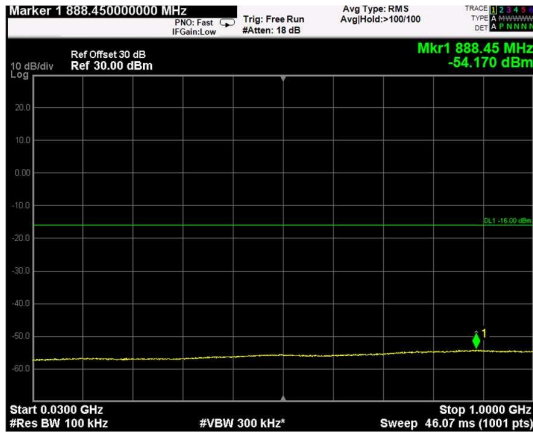

Channel: BOTTOM, Modulation: 64QAM, BW=5MHz, Range: Lower