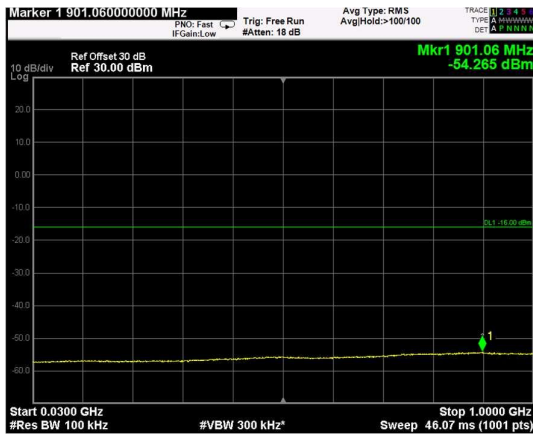

Channel: MIDDLE, Modulation: 256QAM, BW=15MHz, Range: Lower