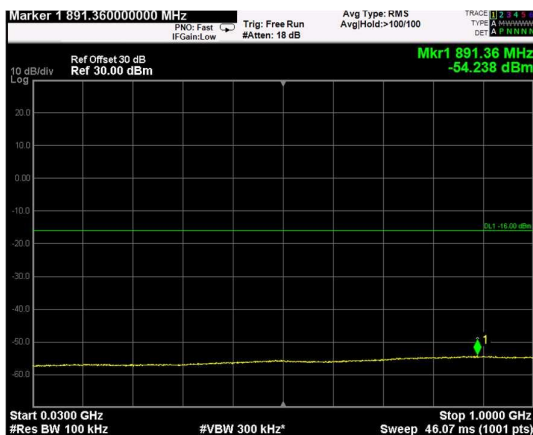

Channel: BOTTOM, Modulation: 256QAM, BW=20MHz, Range: Lower

Channel: BOTTOM, Modulation: 256QAM, BW=20MHz, Range: Upper

Channel: MIDDLE, Modulation: 256QAM, BW=20MHz, Range: Lower

Channel: MIDDLE, Modulation: 256QAM, BW=20MHz, Range: Upper