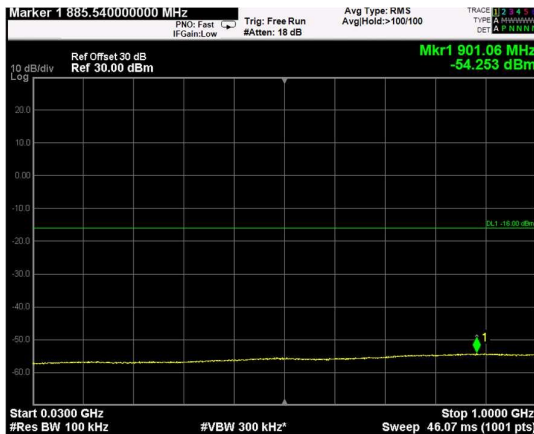

Channel: MIDDLE, Modulation: 16QAM, BW=5MHz, Range: Lower