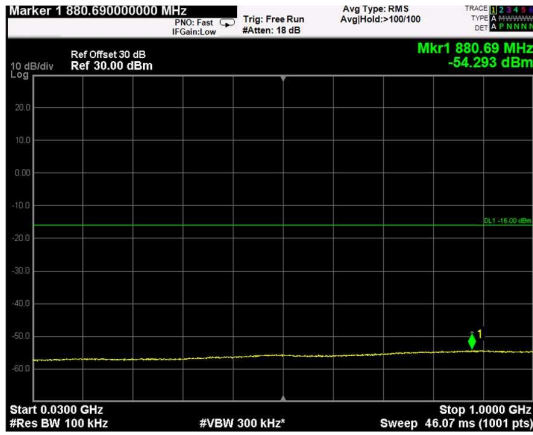

Channel: MIDDLE, Modulation: 64QAM, BW=20MHz, Range: Lower

Channel: MIDDLE, Modulation: 64QAM, BW=20MHz, Range: Upper

Channel: TOP, Modulation: 64QAM, BW=20MHz, Range: Lower

Channel: TOP, Modulation: 64QAM, BW=20MHz, Range: Upper