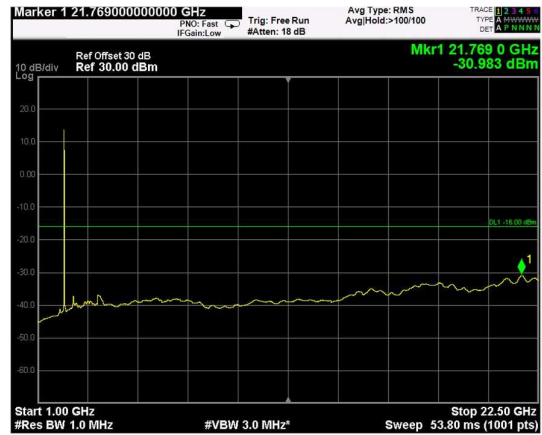

Channel: BOTTOM, Modulation: QPSK,
BW=15MHz, Range: Upper