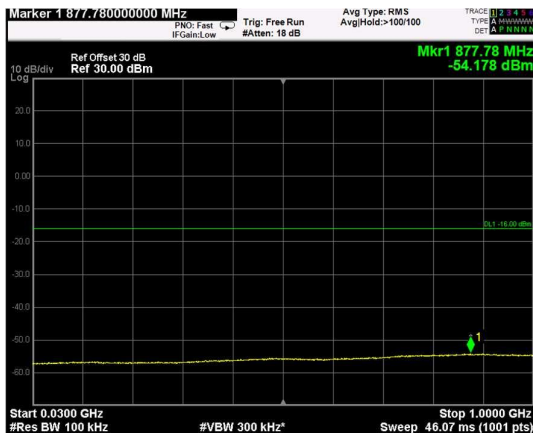

Channel: TOP, Modulation: 64QAM, BW=5MHz, Range: Lower