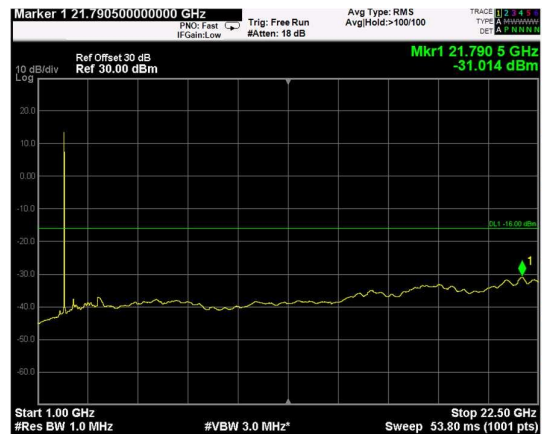

Channel: TOP, Modulation: QPSK,
BW=15MHz, Range: Upper