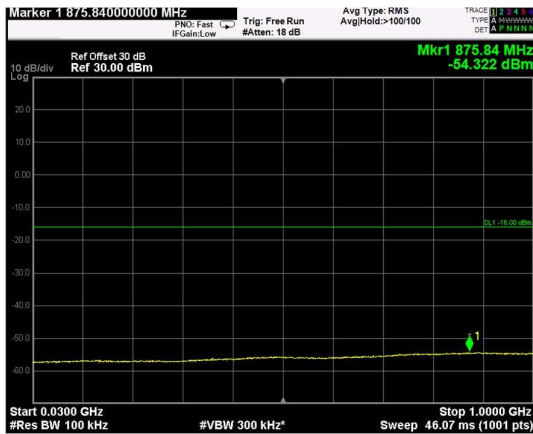

Channel: BOTTOM, Modulation: 256QAM, BW=10MHz, Range: Lower

Channel: BOTTOM, Modulation: 256QAM, BW=10MHz, Range: Upper

Channel: MIDDLE, Modulation: 256QAM, BW=10MHz, Range: Lower

Channel: MIDDLE, Modulation: 256QAM, BW=10MHz, Range: Upper