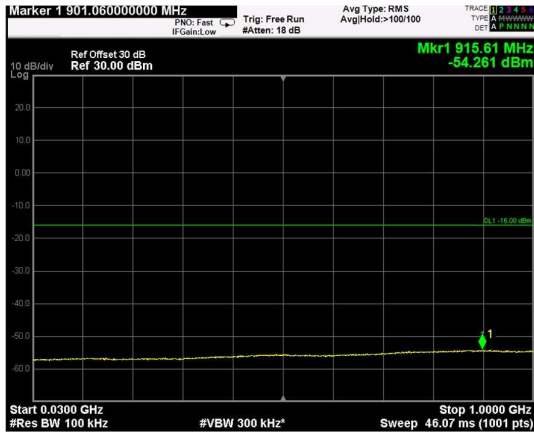

Channel: MIDDLE, Modulation: QPSK,
BW=5MHz, Range: Lower

Channel: MIDDLE, Modulation: QPSK,
BW=5MHz, Range: Upper

Channel: TOP, Modulation: QPSK,
BW=5MHz, Range: Lower

Channel: TOP, Modulation: QPSK,
BW=5MHz, Range: Upper