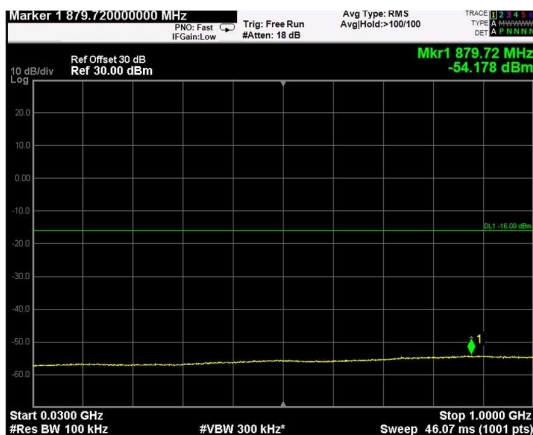

Channel: BOTTOM, Modulation: 256QAM, BW=5MHz, Range: Lower

Channel: BOTTOM, Modulation: 256QAM, BW=5MHz, Range: Upper

Channel: MIDDLE, Modulation: 256QAM, BW=5MHz, Range: Lower

Channel: MIDDLE, Modulation: 256QAM, BW=5MHz, Range: Upper