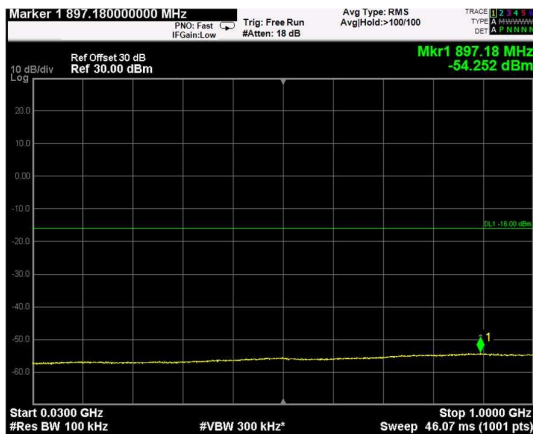

Channel: TOP, Modulation: QPSK,
BW=15MHz, Range: Lower