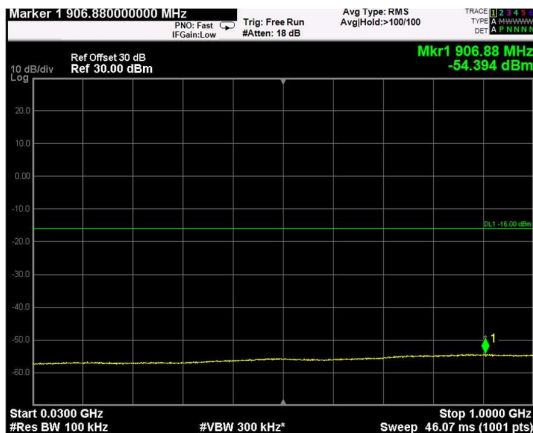

Channel: TOP, Modulation: 64QAM, BW=20MHz, Range: Lower