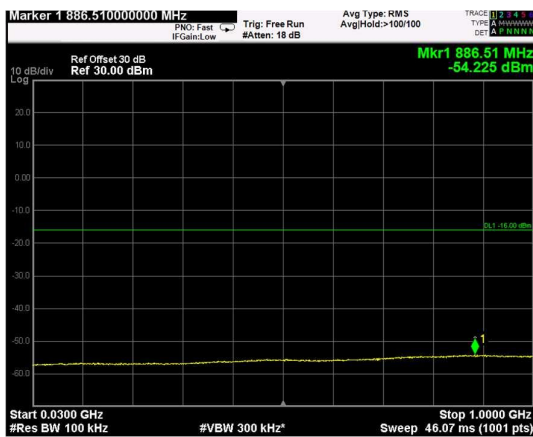

Channel: TOP, Modulation: QPSK,
BW=5MHz, Range: Lower