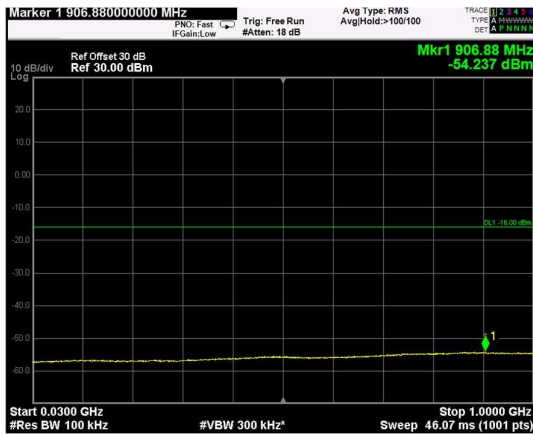

Channel: MIDDLE, Modulation: 256QAM, BW=5MHz, Range: Lower