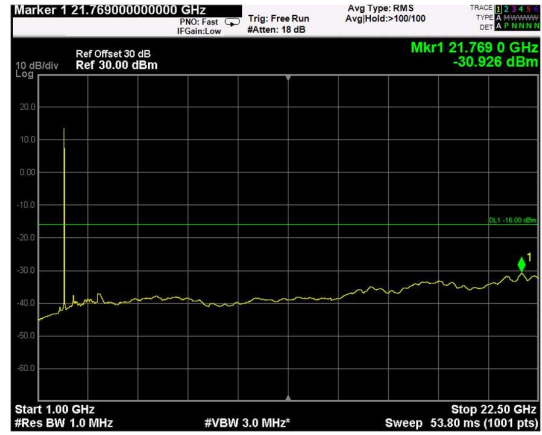

Channel: BOTTOM, Modulation: QPSK, BW=20MHz, Range: Upper