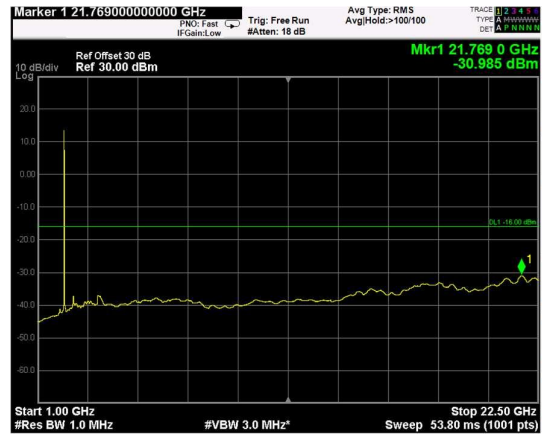

Channel: MIDDLE, Modulation: QPSK,
BW=15MHz, Range: Upper