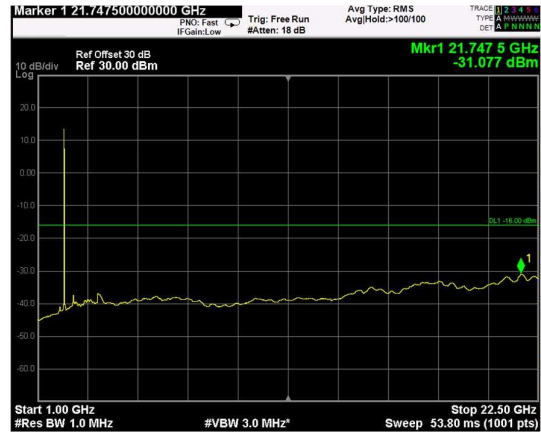

Channel: BOTTOM, Modulation: 256QAM, BW=10MHz, Range: Lower

Channel: BOTTOM, Modulation: 256QAM, BW=10MHz, Range: Upper

Channel: MIDDLE, Modulation: 256QAM, BW=10MHz, Range: Lower

Channel: MIDDLE, Modulation: 256QAM, BW=10MHz, Range: Upper