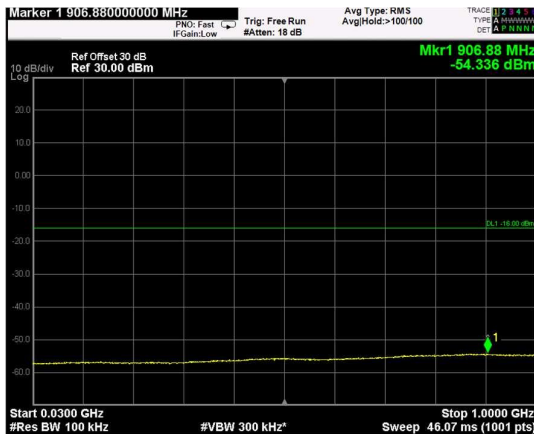

Channel: MIDDLE, Modulation: 16QAM, BW=15MHz, Range: Lower