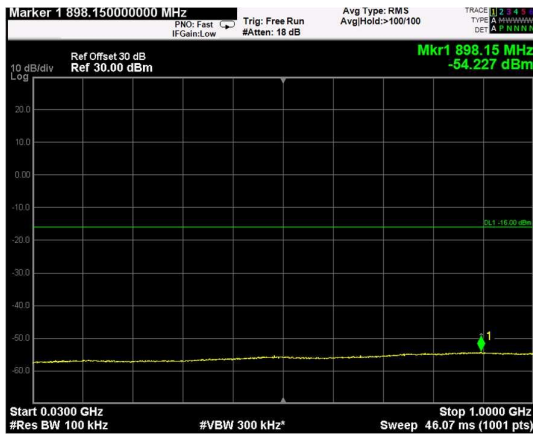

Channel: TOP, Modulation: 16QAM, BW=20MHz, Range: Lower

Channel: TOP, Modulation: 16QAM, BW=20MHz, Range: Upper

Channel: BOTTOM, Modulation: 64QAM, BW=20MHz, Range: Lower

Channel: BOTTOM, Modulation: 64QAM, BW=20MHz, Range: Upper