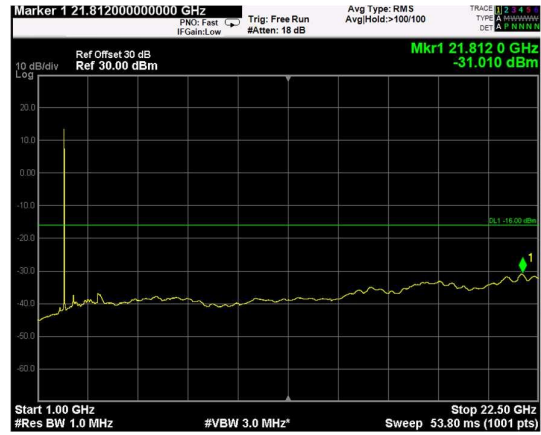

Channel: BOTTOM, Modulation: 64QAM, BW=15MHz, Range: Upper