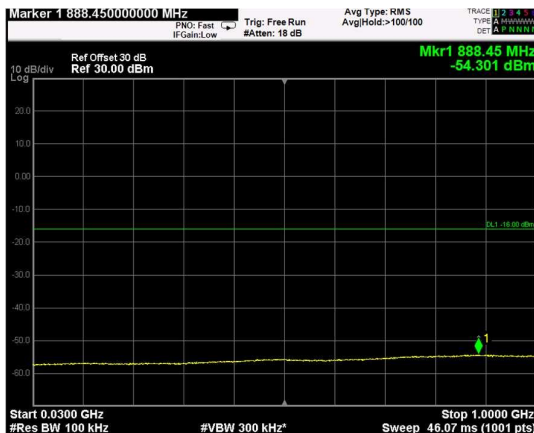

Channel: BOTTOM, Modulation: 16QAM, BW=20MHz, Range: Lower

Channel: BOTTOM, Modulation: 16QAM, BW=20MHz, Range: Upper

Channel: MIDDLE, Modulation: 16QAM, BW=20MHz, Range: Lower

Channel: MIDDLE, Modulation: 16QAM, BW=20MHz, Range: Upper