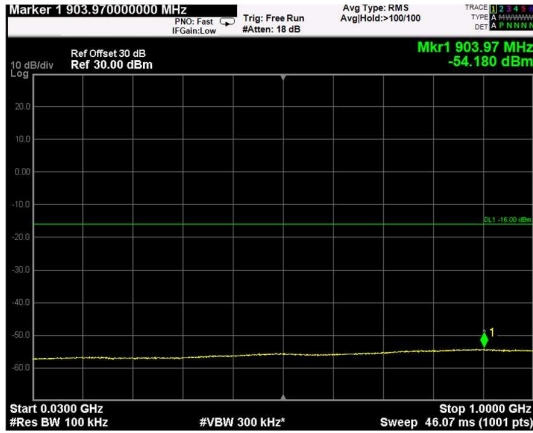

RF PORT 2

Channel: BOTTOM, Modulation: QPSK,
BW=5MHz, Range: Lower