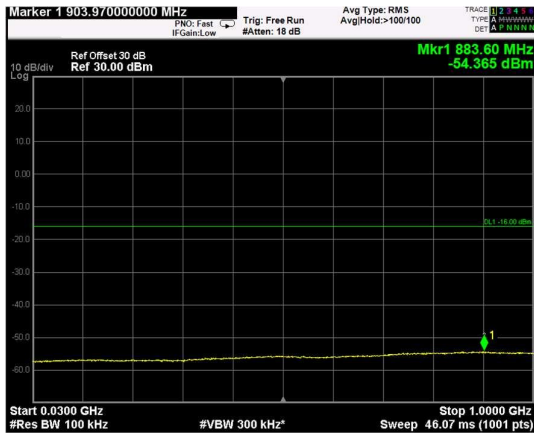

Channel: TOP, Modulation: QPSK, BW=20MHz, Range: Lower