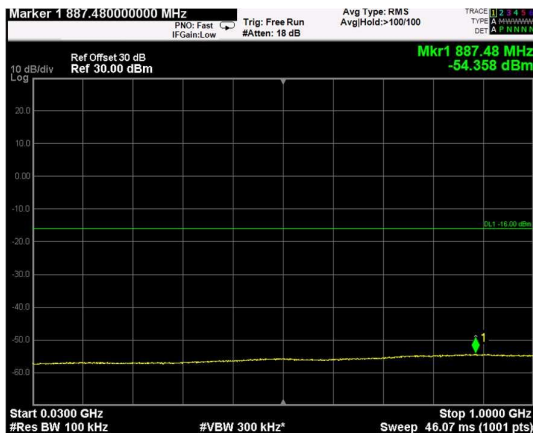

Channel: BOTTOM, Modulation: 256QAM, BW=15MHz, Range: Lower

Channel: BOTTOM, Modulation: 256QAM, BW=15MHz, Range: Upper

Channel: MIDDLE, Modulation: 256QAM, BW=15MHz, Range: Lower

Channel: MIDDLE, Modulation: 256QAM, BW=15MHz, Range: Upper