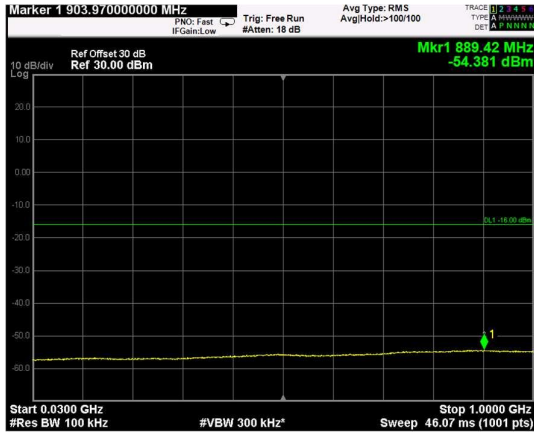

Channel: TOP, Modulation: 256QAM, BW=15MHz, Range: Lower

Channel: TOP, Modulation: 256QAM, BW=15MHz, Range: Upper

Channel: BOTTOM, Modulation: QPSK, BW=20MHz, Range: Lower

Channel: BOTTOM, Modulation: QPSK, BW=20MHz, Range: Upper