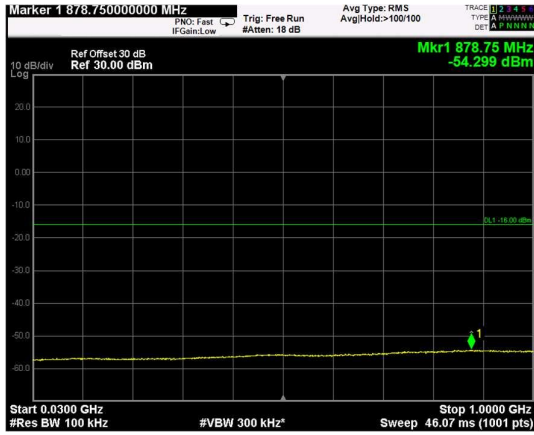

Channel: BOTTOM, Modulation: QPSK, BW=20MHz, Range: Lower