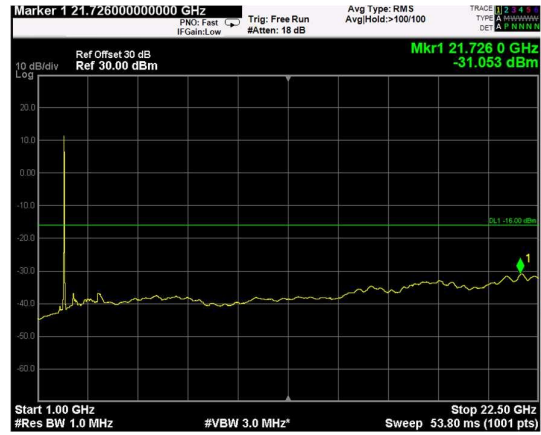

Channel: BOTTOM, Modulation: 16QAM, BW=5MHz, Range: Upper