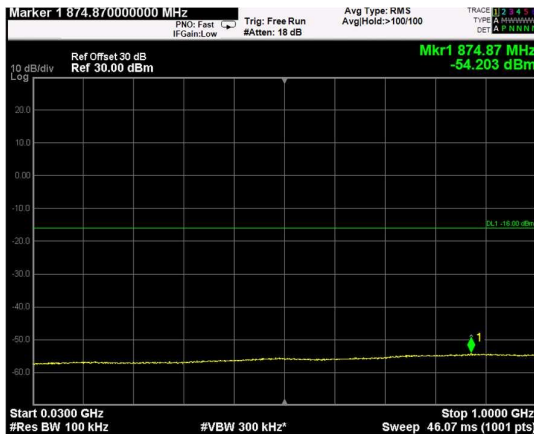

Channel: MIDDLE, Modulation: 16QAM, BW=20MHz, Range: Lower