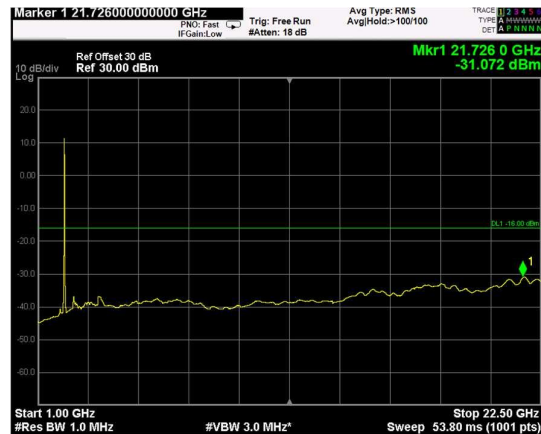

Channel: MIDDLE, Modulation: 16QAM, BW=5MHz, Range: Upper