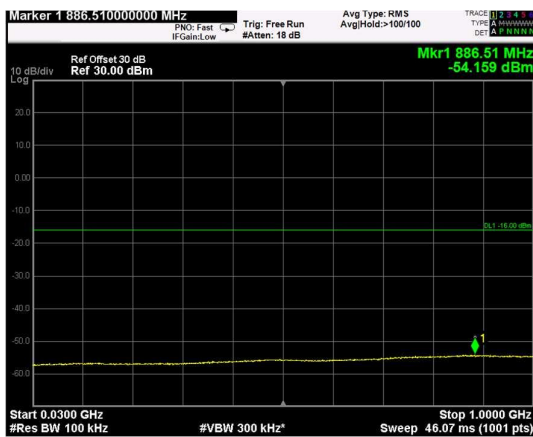

Channel: TOP, Modulation: 256QAM, BW=20MHz, Range: Lower

Channel: TOP, Modulation: 256QAM, BW=20MHz, Range: Upper

RF PORT 2

Channel: BOTTOM, Modulation: QPSK,
BW=5MHz, Range: Lower

Channel: BOTTOM, Modulation: QPSK,
BW=5MHz, Range: Upper