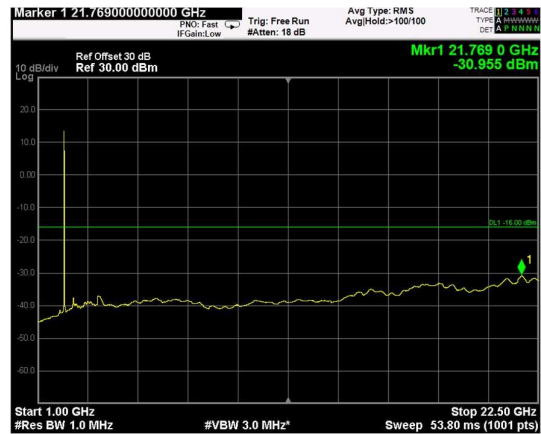

Channel: MIDDLE, Modulation: 256QAM, BW=20MHz, Range: Upper