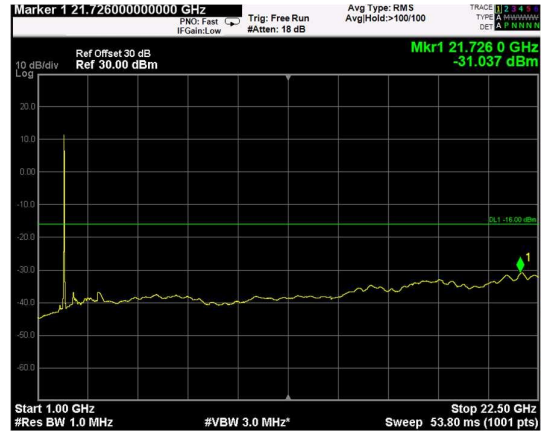

Channel: TOP, Modulation: 256QAM, BW=20MHz, Range: Lower

Channel: TOP, Modulation: 256QAM, BW=20MHz, Range: Upper

RF PORT 2

Channel: BOTTOM, Modulation: QPSK,
BW=5MHz, Range: Lower

Channel: BOTTOM, Modulation: QPSK,
BW=5MHz, Range: Upper