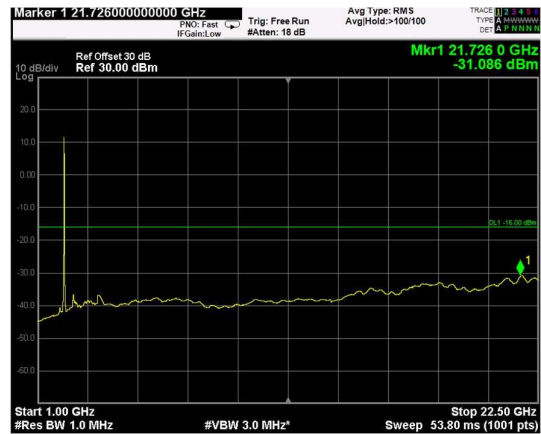

Channel: MIDDLE, Modulation: 64QAM, BW=5MHz, Range: Upper