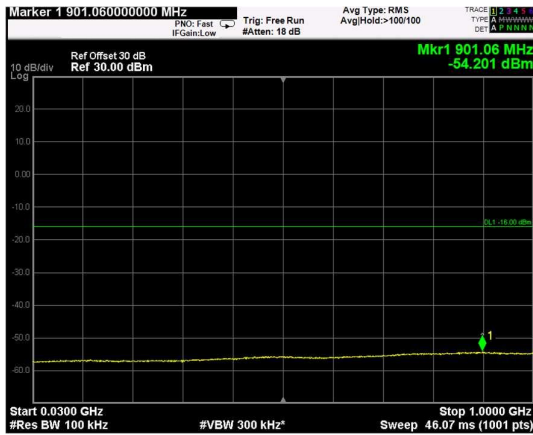

Channel: BOTTOM, Modulation: QPSK,
BW=15MHz, Range: Lower