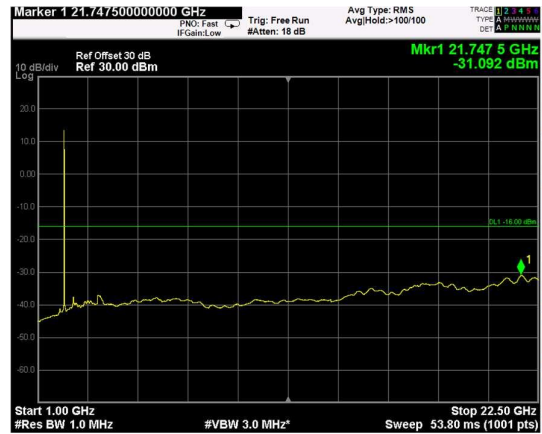

Channel: TOP, Modulation: QPSK, BW=20MHz, Range: Upper