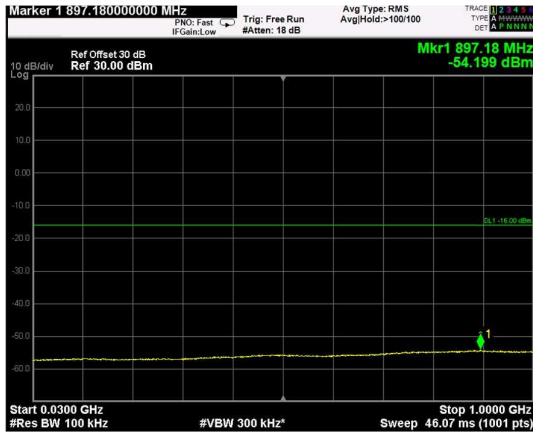

Channel: BOTTOM, Modulation: 64QAM, BW=15MHz, Range: Lower