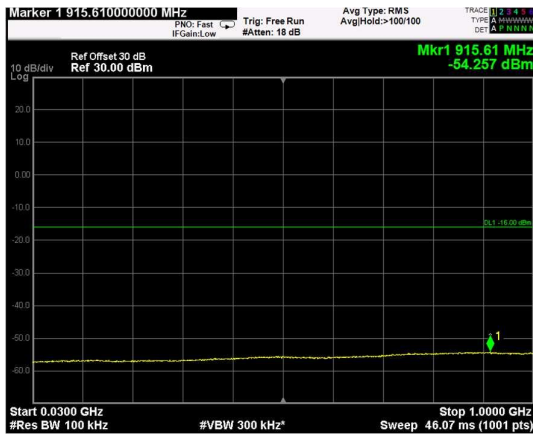

Channel: TOP, Modulation: 16QAM, BW=5MHz, Range: Lower

Channel: TOP, Modulation: 16QAM, BW=5MHz, Range: Upper

Channel: BOTTOM, Modulation: 64QAM, BW=5MHz, Range: Lower

Channel: BOTTOM, Modulation: 64QAM, BW=5MHz, Range: Upper