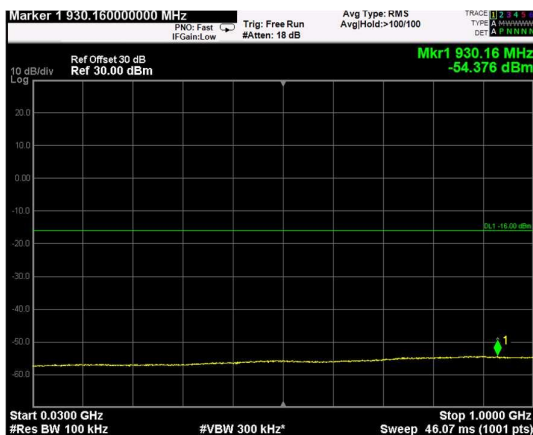

Channel: TOP, Modulation: 64QAM, BW=15MHz, Range: Lower