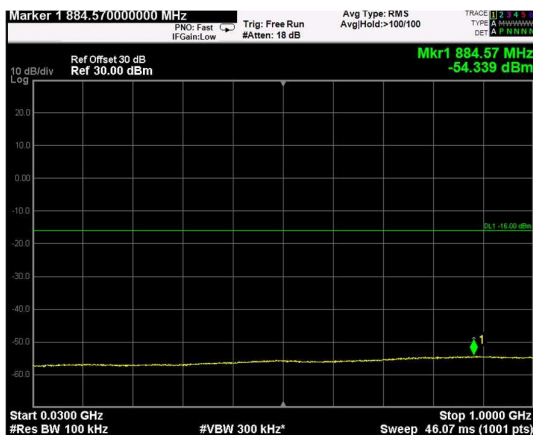

Channel: BOTTOM, Modulation: 256QAM, BW=10MHz, Range: Lower

Channel: BOTTOM, Modulation: 256QAM, BW=10MHz, Range: Upper

Channel: MIDDLE, Modulation: 256QAM, BW=10MHz, Range: Lower

Channel: MIDDLE, Modulation: 256QAM, BW=10MHz, Range: Upper