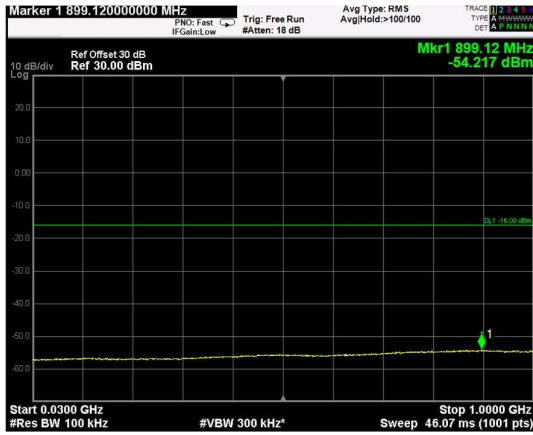

Channel: MIDDLE, Modulation: 64QAM, BW=5MHz, Range: Lower

Channel: MIDDLE, Modulation: 64QAM, BW=5MHz, Range: Upper

Channel: TOP, Modulation: 64QAM, BW=5MHz, Range: Lower

Channel: TOP, Modulation: 64QAM, BW=5MHz, Range: Upper