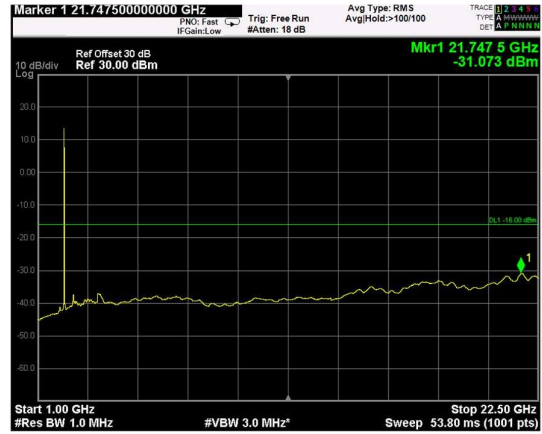

Channel: MIDDLE, Modulation: QPSK, BW=20MHz, Range: Upper