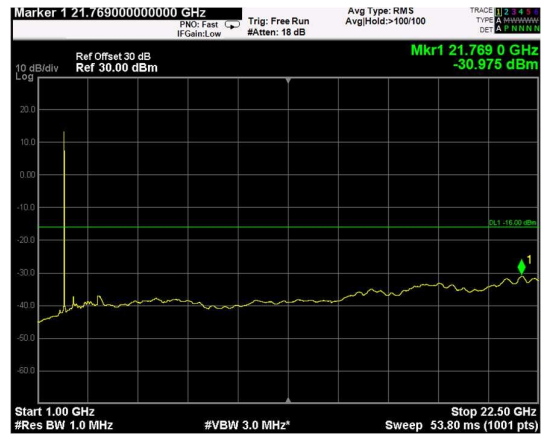

Channel: MIDDLE, Modulation: 256QAM, BW=15MHz, Range: Upper