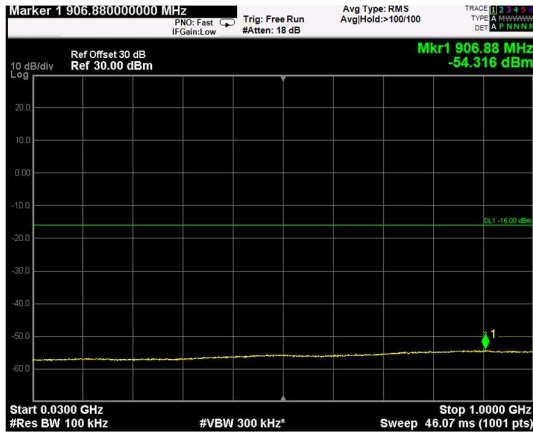

Channel: MIDDLE, Modulation: 64QAM, BW=15MHz, Range: Lower

Channel: MIDDLE, Modulation: 64QAM, BW=15MHz, Range: Upper

Channel: TOP, Modulation: 64QAM, BW=15MHz, Range: Lower

Channel: TOP, Modulation: 64QAM, BW=15MHz, Range: Upper