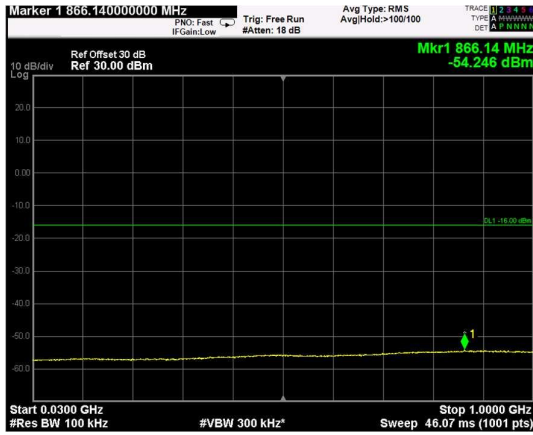

Channel: BOTTOM, Modulation: 64QAM, BW=20MHz, Range: Lower