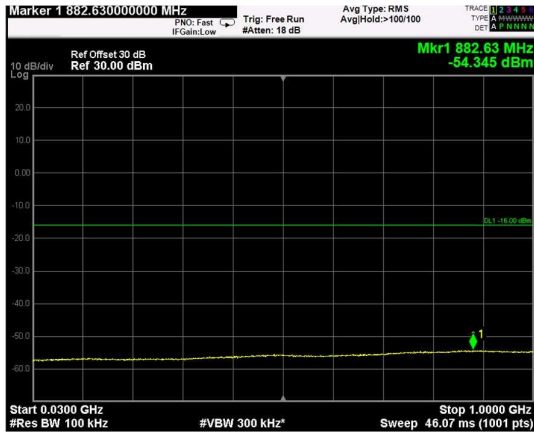

Channel: MIDDLE, Modulation: QPSK,
BW=15MHz, Range: Lower

Channel: MIDDLE, Modulation: QPSK,
BW=15MHz, Range: Upper

Channel: TOP, Modulation: QPSK,
BW=15MHz, Range: Lower

Channel: TOP, Modulation: QPSK,
BW=15MHz, Range: Upper