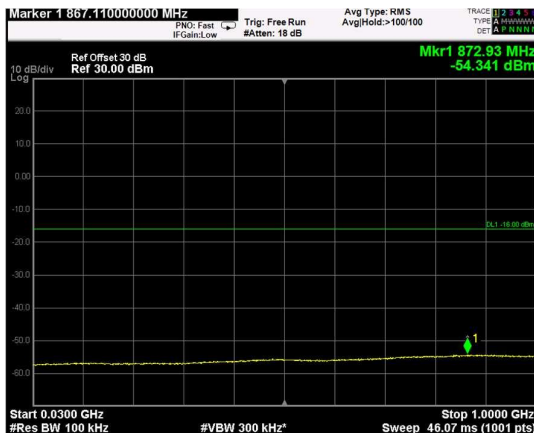

Channel: BOTTOM, Modulation: 16QAM, BW=15MHz, Range: Lower

Channel: BOTTOM, Modulation: 16QAM, BW=15MHz, Range: Upper

Channel: MIDDLE, Modulation: 16QAM, BW=15MHz, Range: Lower

Channel: MIDDLE, Modulation: 16QAM, BW=15MHz, Range: Upper