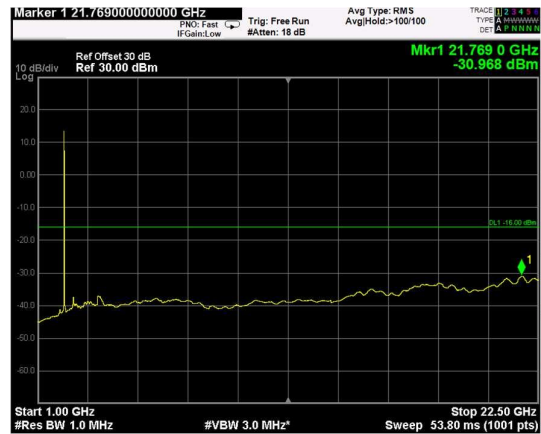

Channel: MIDDLE, Modulation: 64QAM, BW=15MHz, Range: Upper