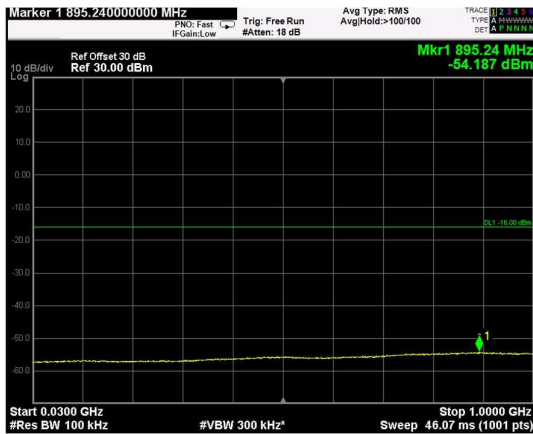

Channel: TOP, Modulation: 16QAM, BW=15MHz, Range: Lower

Channel: TOP, Modulation: 16QAM, BW=15MHz, Range: Upper

Channel: BOTTOM, Modulation: 64QAM, BW=15MHz, Range: Lower

Channel: BOTTOM, Modulation: 64QAM, BW=15MHz, Range: Upper