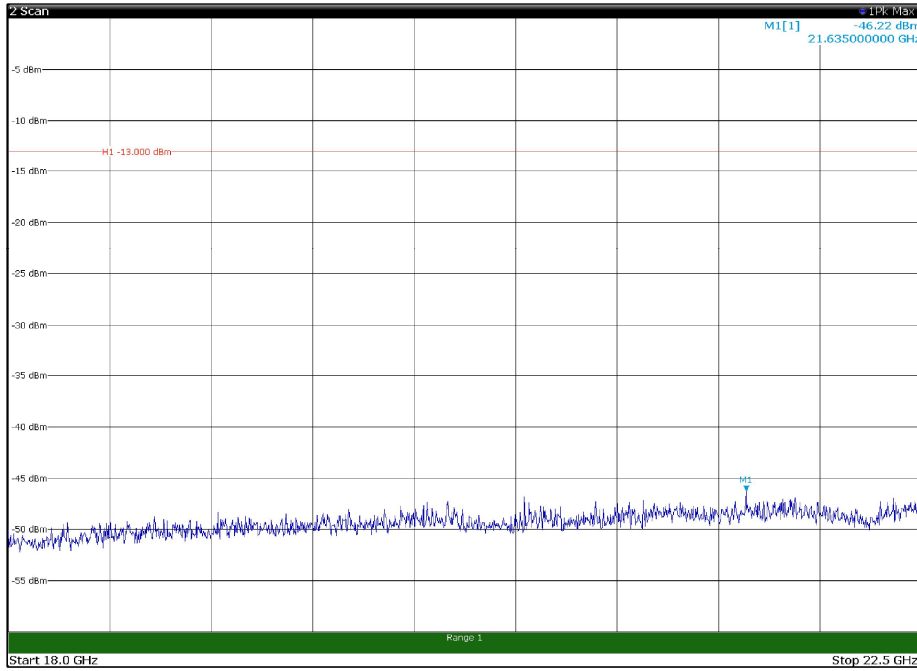

Channel: BOTTOM, Modulation: 256QAM,
BW=15MHz, Range: 18GHz - 22.5GHz, Polarization: Vertical

Channel: MIDDLE, Modulation: 256QAM,
BW=15MHz, Range: 30MHz - 1GHz, Polarization: Horizontal

Channel: MIDDLE, Modulation: 256QAM,
BW=15MHz, Range: 30MHz - 1GHz, Polarization: Vertical

Channel: MIDDLE, Modulation: 256QAM,
BW=15MHz, Range: 1GHz - 18GHz, Polarization: Horizontal

Channel: MIDDLE, Modulation: 256QAM,
BW=15MHz, Range: 1GHz - 18GHz, Polarization: Vertical

Channel: MIDDLE, Modulation: 256QAM,
BW=15MHz, Range: 18GHz - 22.5GHz, Polarization: Horizontal