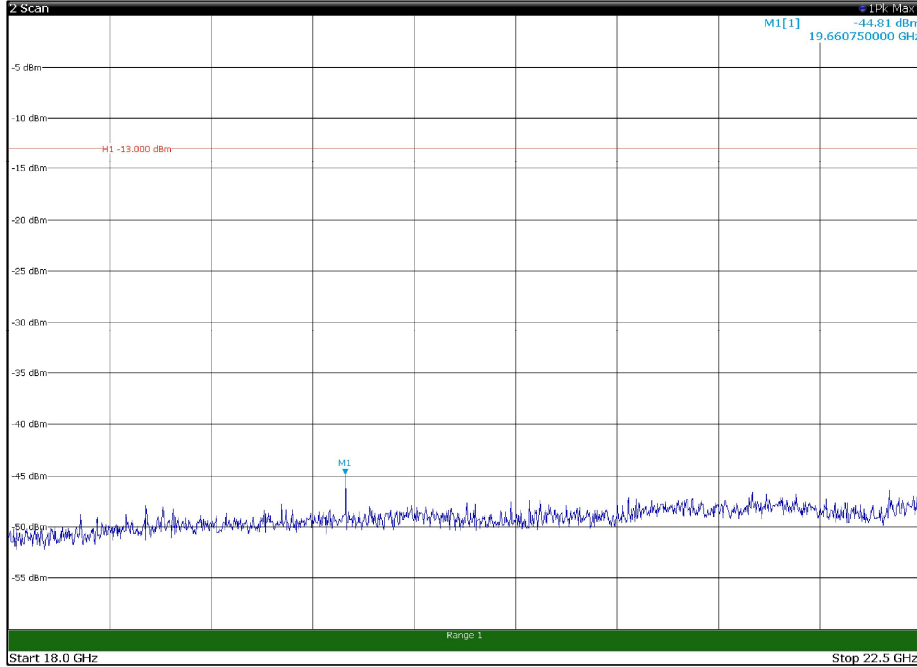

Channel: MIDDLE, Modulation: QPSK,
BW=20MHz, Range: 18GHz - 22.5GHz, Polarization: Vertical

Channel: TOP, Modulation: QPSK,
BW=20MHz, Range: 30MHz - 1GHz, Polarization: Horizontal

Channel: TOP, Modulation: QPSK,
BW=20MHz, Range: 30MHz - 1GHz, Polarization: Vertical

Channel: TOP, Modulation: QPSK,
BW=20MHz, Range: 1GHz - 18GHz, Polarization: Horizontal

Channel: TOP, Modulation: QPSK,
BW=20MHz, Range: 1GHz - 18GHz, Polarization: Vertical

Channel: TOP, Modulation: QPSK,
BW=20MHz, Range: 18GHz - 22.5GHz, Polarization: Horizontal