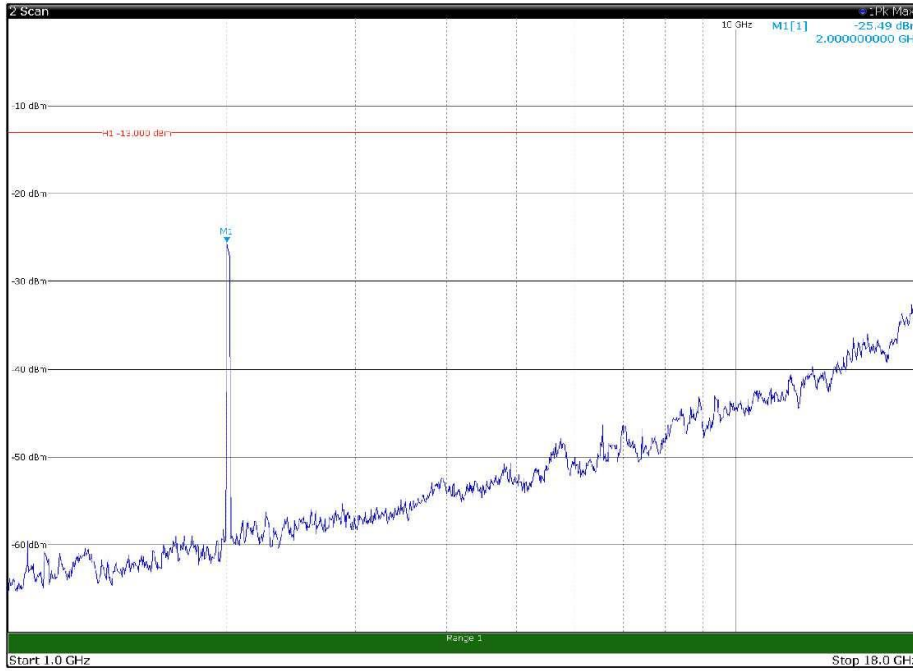

Channel: TOP, Modulation: 256QAM,
BW=15MHz, Range: 18GHz - 22.5GHz, Polarization: Vertical

Channel: BOTTOM, Modulation: QPSK,
 BW=20MHz, Range: 30MHz - 1GHz, Polarization: Horizontal

Channel: BOTTOM, Modulation: QPSK,
 BW=20MHz, Range: 30MHz - 1GHz, Polarization: Vertical

Channel: BOTTOM, Modulation: QPSK,
 BW=20MHz, Range: 1GHz - 18GHz, Polarization: Horizontal

Channel: BOTTOM, Modulation: QPSK,
 BW=20MHz, Range: 1GHz - 18GHz, Polarization: Vertical

Channel: BOTTOM, Modulation: QPSK,
BW=20MHz, Range: 18GHz - 22.5GHz, Polarization: Horizontal

Channel: BOTTOM, Modulation: QPSK,
BW=20MHz, Range: 18GHz - 22.5GHz, Polarization: Vertical

Channel: MIDDLE, Modulation: QPSK,
BW=20MHz, Range: 30MHz - 1GHz, Polarization: Horizontal

Channel: MIDDLE, Modulation: QPSK,
BW=20MHz, Range: 30MHz - 1GHz, Polarization: Vertical