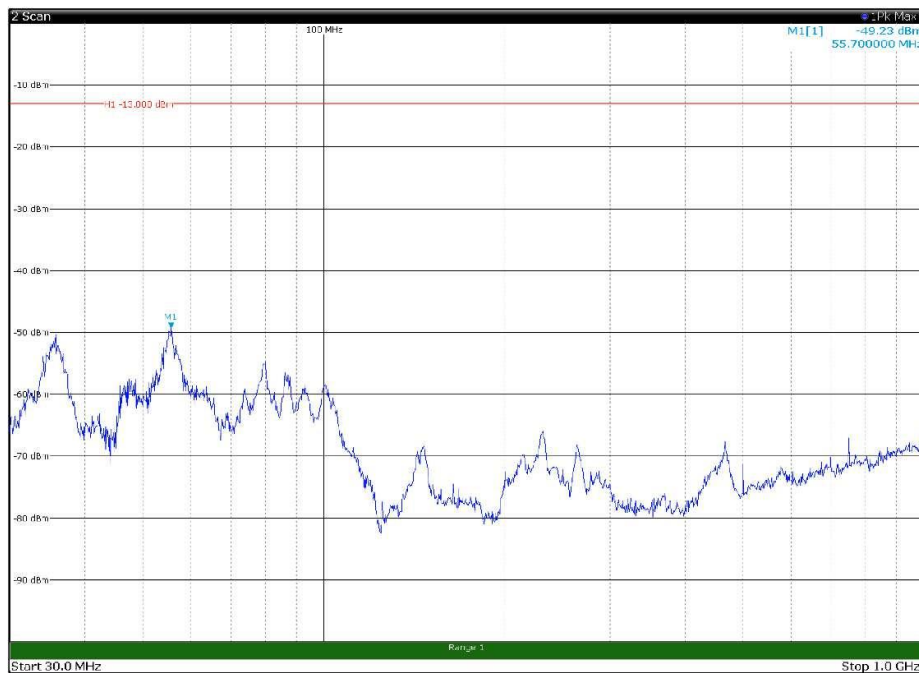

Channel: BOTTOM, Modulation: 256QAM,
BW=15MHz, Range: 18GHz - 22.5GHz, Polarization: Vertical

Channel: MIDDLE, Modulation: 256QAM,
BW=15MHz, Range: 30MHz - 1GHz, Polarization: Horizontal

Channel: MIDDLE, Modulation: 256QAM,
BW=15MHz, Range: 30MHz - 1GHz, Polarization: Vertical

Channel: MIDDLE, Modulation: 256QAM,
BW=15MHz, Range: 1GHz - 18GHz, Polarization: Horizontal

Channel: MIDDLE, Modulation: 256QAM,
BW=15MHz, Range: 1GHz - 18GHz, Polarization: Vertical

Channel: MIDDLE, Modulation: 256QAM,
BW=15MHz, Range: 18GHz - 22.5GHz, Polarization: Horizontal

Channel: MIDDLE, Modulation: 256QAM,
BW=15MHz, Range: 18GHz - 22.5GHz, Polarization: Vertical

Channel: TOP, Modulation: 256QAM,
BW=15MHz, Range: 30MHz - 1GHz, Polarization: Horizontal

Channel: TOP, Modulation: 256QAM,
BW=15MHz, Range: 30MHz - 1GHz, Polarization: Vertical

Channel: TOP, Modulation: 256QAM,
BW=15MHz, Range: 1GHz - 18GHz, Polarization: Horizontal

Channel: TOP, Modulation: 256QAM,
BW=15MHz, Range: 1GHz - 18GHz, Polarization: Vertical

Channel: TOP, Modulation: 256QAM,
BW=15MHz, Range: 18GHz - 22.5GHz, Polarization: Horizontal