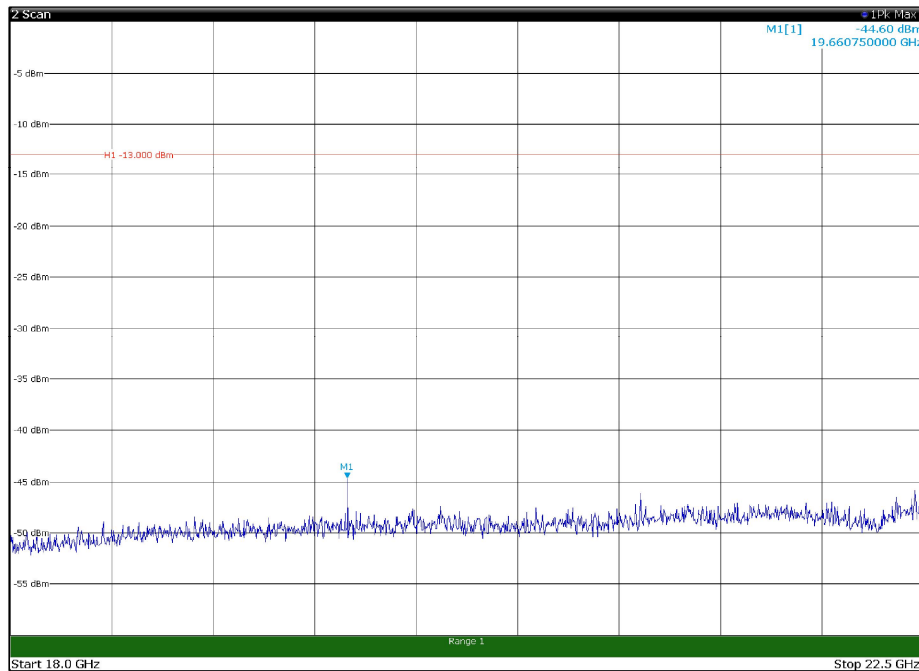

Channel: BOTTOM, Modulation: QPSK,
 BW=20MHz, Range: 1GHz - 18GHz, Polarization: Horizontal

Channel: BOTTOM, Modulation: QPSK,
 BW=20MHz, Range: 1GHz - 18GHz, Polarization: Vertical

Channel: BOTTOM, Modulation: QPSK,
BW=20MHz, Range: 18GHz - 22.5GHz, Polarization: Horizontal

Channel: BOTTOM, Modulation: QPSK,
BW=20MHz, Range: 18GHz - 22.5GHz, Polarization: Vertical

Channel: MIDDLE, Modulation: QPSK,
BW=20MHz, Range: 30MHz - 1GHz, Polarization: Horizontal

Channel: MIDDLE, Modulation: QPSK,
BW=20MHz, Range: 30MHz - 1GHz, Polarization: Vertical

Channel: MIDDLE, Modulation: QPSK,
BW=20MHz, Range: 1GHz - 18GHz, Polarization: Horizontal

Channel: MIDDLE, Modulation: QPSK,
BW=20MHz, Range: 1GHz - 18GHz, Polarization: Vertical

Channel: MIDDLE, Modulation: QPSK,
BW=20MHz, Range: 18GHz - 22.5GHz, Polarization: Horizontal