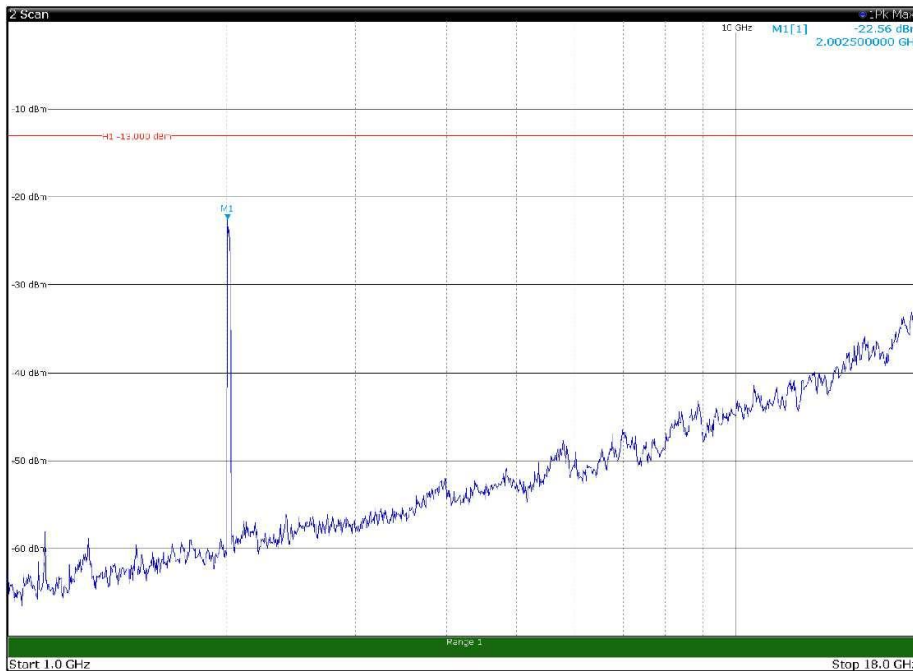

Channel: MIDDLE, Modulation: QPSK,
BW=20MHz, Range: 1GHz - 18GHz, Polarization: Horizontal

Channel: MIDDLE, Modulation: QPSK,
BW=20MHz, Range: 1GHz - 18GHz, Polarization: Vertical

Channel: MIDDLE, Modulation: QPSK,
BW=20MHz, Range: 18GHz - 22.5GHz, Polarization: Horizontal

Channel: MIDDLE, Modulation: QPSK,
BW=20MHz, Range: 18GHz - 22.5GHz, Polarization: Vertical

Channel: TOP, Modulation: QPSK,
BW=20MHz, Range: 30MHz - 1GHz, Polarization: Horizontal

Channel: TOP, Modulation: QPSK,
BW=20MHz, Range: 30MHz - 1GHz, Polarization: Vertical

Channel: TOP, Modulation: QPSK,
BW=20MHz, Range: 1GHz - 18GHz, Polarization: Horizontal

Channel: TOP, Modulation: QPSK,
BW=20MHz, Range: 1GHz - 18GHz, Polarization: Vertical

Channel: TOP, Modulation: QPSK,
BW=20MHz, Range: 18GHz - 22.5GHz, Polarization: Horizontal