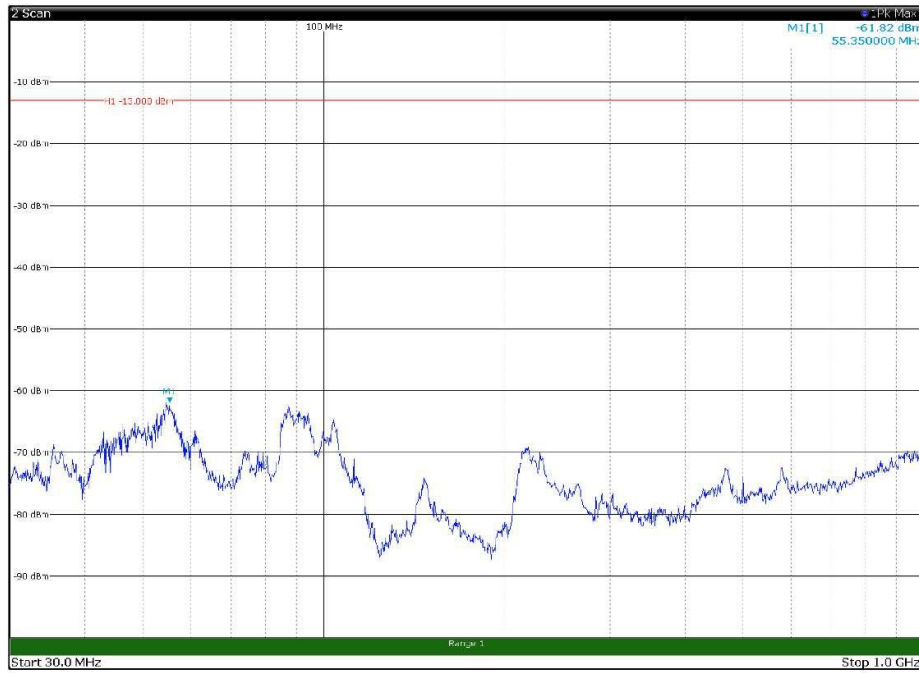

Channel: BOTTOM, Modulation: 256QAM,
BW=15MHz, Range: 18GHz - 22.5GHz, Polarization: Vertical

Channel: MIDDLE, Modulation: 256QAM,
BW=15MHz, Range: 30MHz - 1GHz, Polarization: Horizontal

Channel: MIDDLE, Modulation: 256QAM,
BW=15MHz, Range: 30MHz - 1GHz, Polarization: Vertical

Channel: MIDDLE, Modulation: 256QAM,
BW=15MHz, Range: 1GHz - 18GHz, Polarization: Horizontal

Channel: MIDDLE, Modulation: 256QAM,
BW=15MHz, Range: 1GHz - 18GHz, Polarization: Vertical

Channel: MIDDLE, Modulation: 256QAM,
BW=15MHz, Range: 18GHz - 22.5GHz, Polarization: Horizontal

Channel: MIDDLE, Modulation: 256QAM,
BW=15MHz, Range: 18GHz - 22.5GHz, Polarization: Vertical

Channel: TOP, Modulation: 256QAM,
BW=15MHz, Range: 30MHz - 1GHz, Polarization: Horizontal

Channel: TOP, Modulation: 256QAM,
BW=15MHz, Range: 30MHz - 1GHz, Polarization: Vertical

Channel: TOP, Modulation: 256QAM,
BW=15MHz, Range: 1GHz - 18GHz, Polarization: Horizontal

Channel: TOP, Modulation: 256QAM,
BW=15MHz, Range: 1GHz - 18GHz, Polarization: Vertical

Channel: TOP, Modulation: 256QAM,
BW=15MHz, Range: 18GHz - 22.5GHz, Polarization: Horizontal