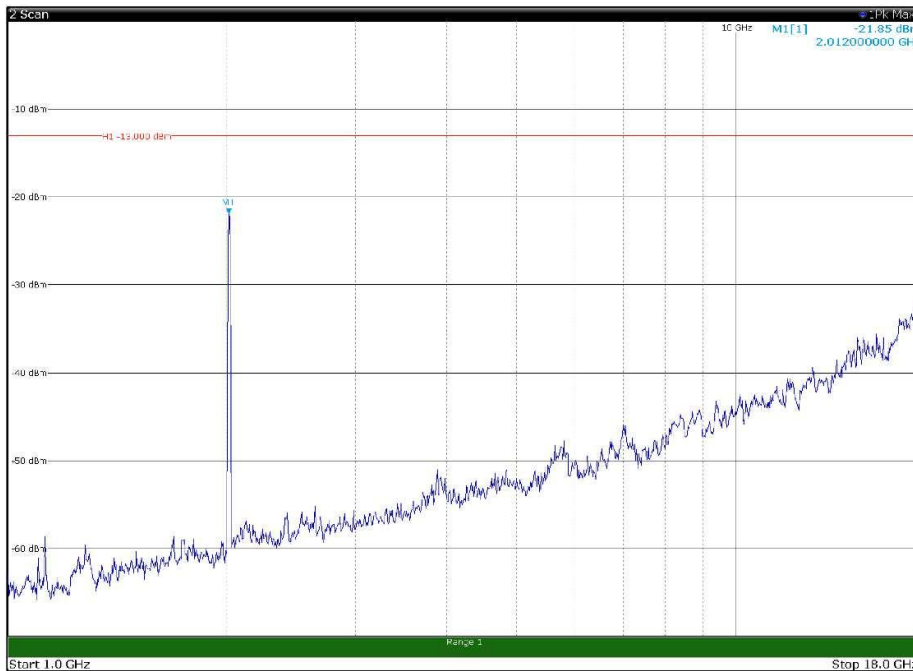

Channel: MIDDLE, Modulation: 256QAM,
BW=15MHz, Range: 1GHz - 18GHz, Polarization: Horizontal

Channel: MIDDLE, Modulation: 256QAM,
BW=15MHz, Range: 1GHz - 18GHz, Polarization: Vertical

Channel: MIDDLE, Modulation: 256QAM,
BW=15MHz, Range: 18GHz - 22.5GHz, Polarization: Horizontal

Channel: MIDDLE, Modulation: 256QAM,
BW=15MHz, Range: 18GHz - 22.5GHz, Polarization: Vertical

Channel: TOP, Modulation: 256QAM,
BW=15MHz, Range: 30MHz - 1GHz, Polarization: Horizontal

Channel: TOP, Modulation: 256QAM,
BW=15MHz, Range: 30MHz - 1GHz, Polarization: Vertical

Channel: TOP, Modulation: 256QAM,
BW=15MHz, Range: 1GHz - 18GHz, Polarization: Horizontal

Channel: TOP, Modulation: 256QAM,
BW=15MHz, Range: 1GHz - 18GHz, Polarization: Vertical

Channel: TOP, Modulation: 256QAM,
BW=15MHz, Range: 18GHz - 22.5GHz, Polarization: Horizontal

Channel: TOP, Modulation: 256QAM,
BW=15MHz, Range: 18GHz - 22.5GHz, Polarization: Vertical

Channel: BOTTOM, Modulation: QPSK,
 BW=20MHz, Range: 30MHz - 1GHz, Polarization: Horizontal

Channel: BOTTOM, Modulation: QPSK,
 BW=20MHz, Range: 30MHz - 1GHz, Polarization: Vertical