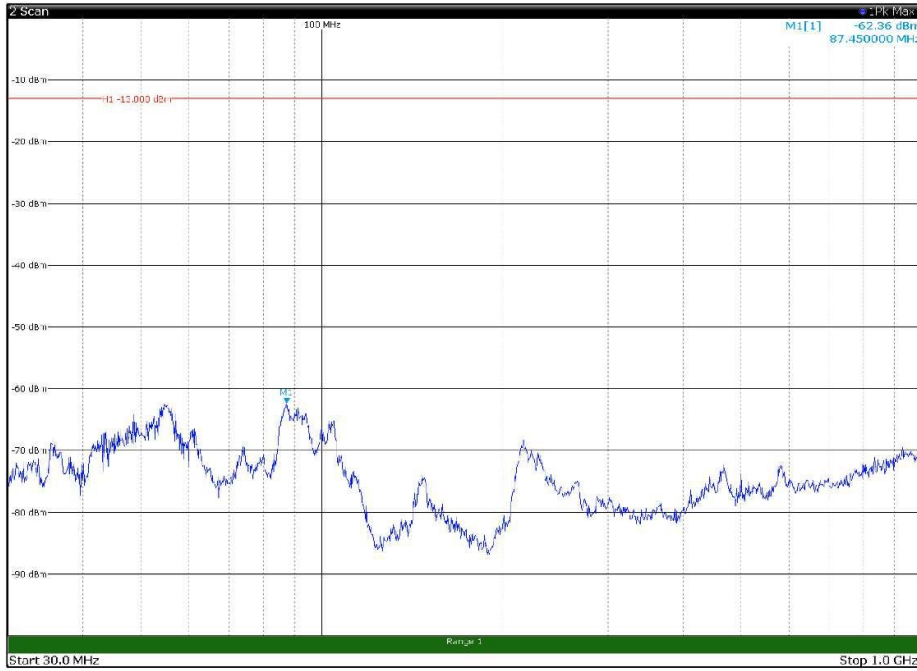

Channel: TOP, Modulation: 64QAM,
BW=15MHz, Range: 1GHz - 18GHz, Polarization: Horizontal

Channel: TOP, Modulation: 64QAM,
BW=15MHz, Range: 1GHz - 18GHz, Polarization: Vertical

Channel: TOP, Modulation: 64QAM,
BW=15MHz, Range: 18GHz - 22.5GHz, Polarization: Horizontal

Channel: TOP, Modulation: 64QAM,
BW=15MHz, Range: 18GHz - 22.5GHz, Polarization: Vertical

Channel: BOTTOM, Modulation: 256QAM,
BW=15MHz, Range: 30MHz - 1GHz, Polarization: Horizontal

Channel: BOTTOM, Modulation: 256QAM,
BW=15MHz, Range: 30MHz - 1GHz, Polarization: Vertical

Channel: BOTTOM, Modulation: 256QAM,
 BW=15MHz, Range: 1GHz - 18GHz, Polarization: Horizontal

Channel: BOTTOM, Modulation: 256QAM,
 BW=15MHz, Range: 1GHz - 18GHz, Polarization: Vertical

Channel: BOTTOM, Modulation: 256QAM,
BW=15MHz, Range: 18GHz - 22.5GHz, Polarization: Horizontal

Channel: BOTTOM, Modulation: 256QAM,
BW=15MHz, Range: 18GHz - 22.5GHz, Polarization: Vertical

Channel: MIDDLE, Modulation: 256QAM,
BW=15MHz, Range: 30MHz - 1GHz, Polarization: Horizontal

Channel: MIDDLE, Modulation: 256QAM,
BW=15MHz, Range: 30MHz - 1GHz, Polarization: Vertical