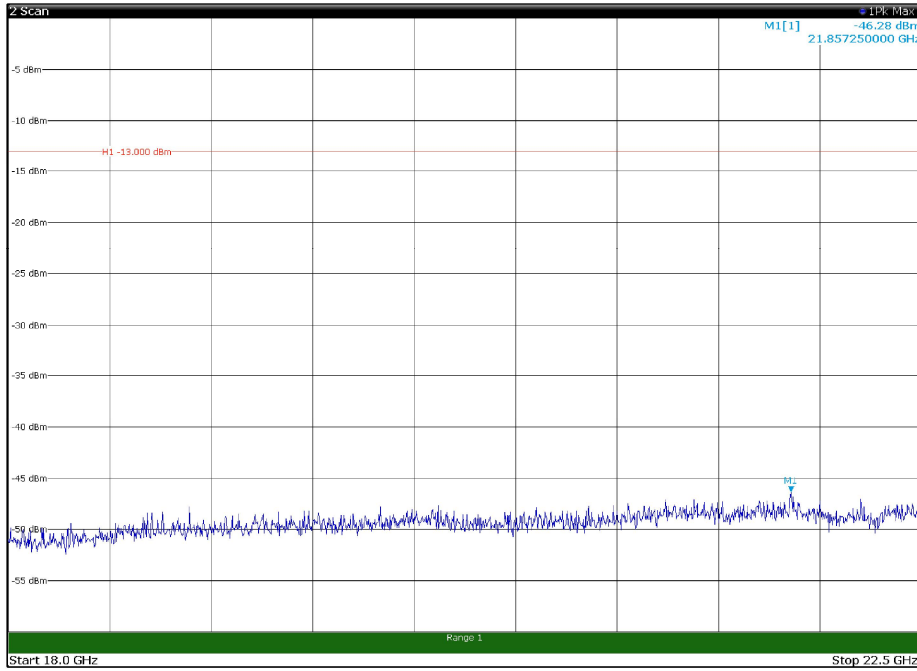

Channel: TOP, Modulation: 64QAM,
BW=15MHz, Range: 1GHz - 18GHz, Polarization: Horizontal

Channel: TOP, Modulation: 64QAM,
BW=15MHz, Range: 1GHz - 18GHz, Polarization: Vertical

Channel: TOP, Modulation: 64QAM,
BW=15MHz, Range: 18GHz - 22.5GHz, Polarization: Horizontal

Channel: TOP, Modulation: 64QAM,
BW=15MHz, Range: 18GHz - 22.5GHz, Polarization: Vertical

Channel: BOTTOM, Modulation: 256QAM,
BW=15MHz, Range: 30MHz - 1GHz, Polarization: Horizontal

Channel: BOTTOM, Modulation: 256QAM,
BW=15MHz, Range: 30MHz - 1GHz, Polarization: Vertical

Channel: BOTTOM, Modulation: 256QAM,
 BW=15MHz, Range: 1GHz - 18GHz, Polarization: Horizontal

Channel: BOTTOM, Modulation: 256QAM,
 BW=15MHz, Range: 1GHz - 18GHz, Polarization: Vertical

Channel: BOTTOM, Modulation: 256QAM,
BW=15MHz, Range: 18GHz - 22.5GHz, Polarization: Horizontal