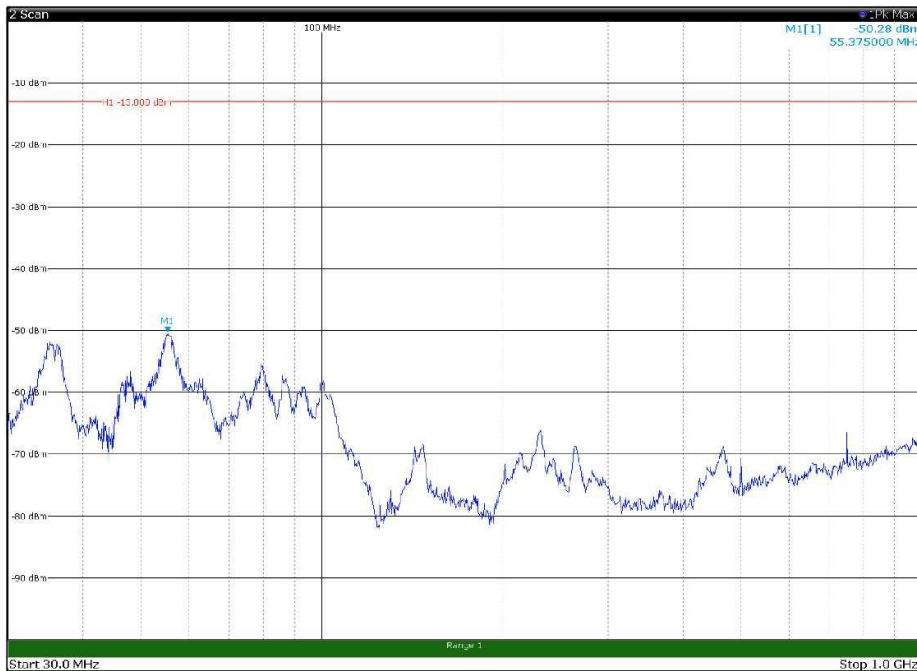

Channel: TOP, Modulation: 64QAM,
BW=15MHz, Range: 18GHz - 22.5GHz, Polarization: Vertical

Channel: BOTTOM, Modulation: 256QAM,
BW=15MHz, Range: 30MHz - 1GHz, Polarization: Horizontal

Channel: BOTTOM, Modulation: 256QAM,
BW=15MHz, Range: 30MHz - 1GHz, Polarization: Vertical

Channel: BOTTOM, Modulation: 256QAM,
 BW=15MHz, Range: 1GHz - 18GHz, Polarization: Horizontal

Channel: BOTTOM, Modulation: 256QAM,
 BW=15MHz, Range: 1GHz - 18GHz, Polarization: Vertical

Channel: BOTTOM, Modulation: 256QAM,
BW=15MHz, Range: 18GHz - 22.5GHz, Polarization: Horizontal

Channel: BOTTOM, Modulation: 256QAM,
BW=15MHz, Range: 18GHz - 22.5GHz, Polarization: Vertical

Channel: MIDDLE, Modulation: 256QAM,
BW=15MHz, Range: 30MHz - 1GHz, Polarization: Horizontal

Channel: MIDDLE, Modulation: 256QAM,
BW=15MHz, Range: 30MHz - 1GHz, Polarization: Vertical

Channel: MIDDLE, Modulation: 256QAM,
BW=15MHz, Range: 1GHz - 18GHz, Polarization: Horizontal

Channel: MIDDLE, Modulation: 256QAM,
BW=15MHz, Range: 1GHz - 18GHz, Polarization: Vertical

Channel: MIDDLE, Modulation: 256QAM,
BW=15MHz, Range: 18GHz - 22.5GHz, Polarization: Horizontal