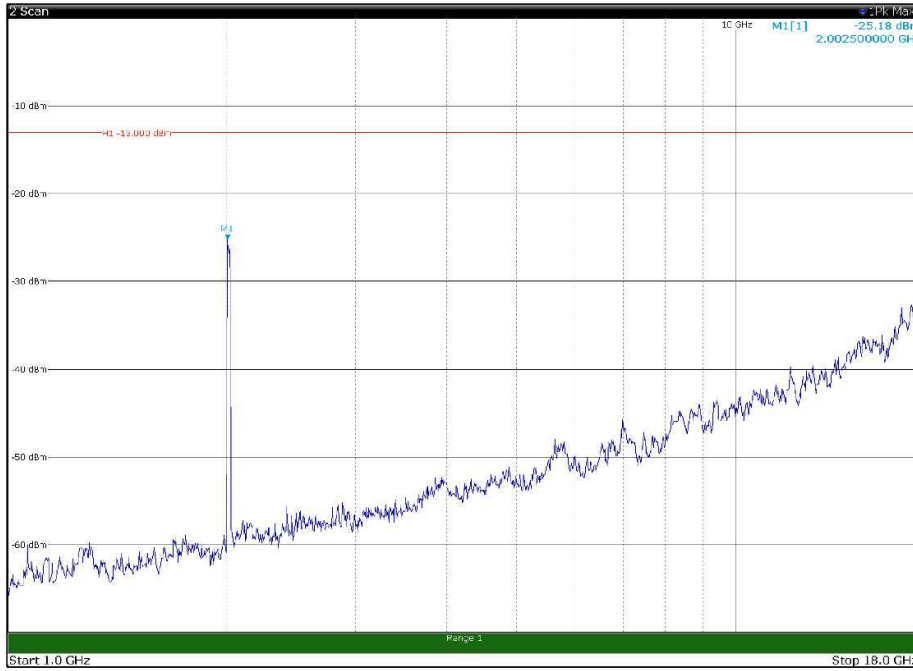

Channel: BOTTOM, Modulation: QPSK,
BW=20MHz, Range: 18GHz - 22.5GHz, Polarization: Vertical

Channel: MIDDLE, Modulation: QPSK,
BW=20MHz, Range: 30MHz - 1GHz, Polarization: Horizontal

Channel: MIDDLE, Modulation: QPSK,
BW=20MHz, Range: 30MHz - 1GHz, Polarization: Vertical

Channel: MIDDLE, Modulation: QPSK,
BW=20MHz, Range: 1GHz - 18GHz, Polarization: Horizontal

Channel: MIDDLE, Modulation: QPSK,
BW=20MHz, Range: 1GHz - 18GHz, Polarization: Vertical

Channel: MIDDLE, Modulation: QPSK,
BW=20MHz, Range: 18GHz - 22.5GHz, Polarization: Horizontal

Channel: MIDDLE, Modulation: QPSK,
BW=20MHz, Range: 18GHz - 22.5GHz, Polarization: Vertical

Channel: TOP, Modulation: QPSK,
BW=20MHz, Range: 30MHz - 1GHz, Polarization: Horizontal

Channel: TOP, Modulation: QPSK,
BW=20MHz, Range: 30MHz - 1GHz, Polarization: Vertical