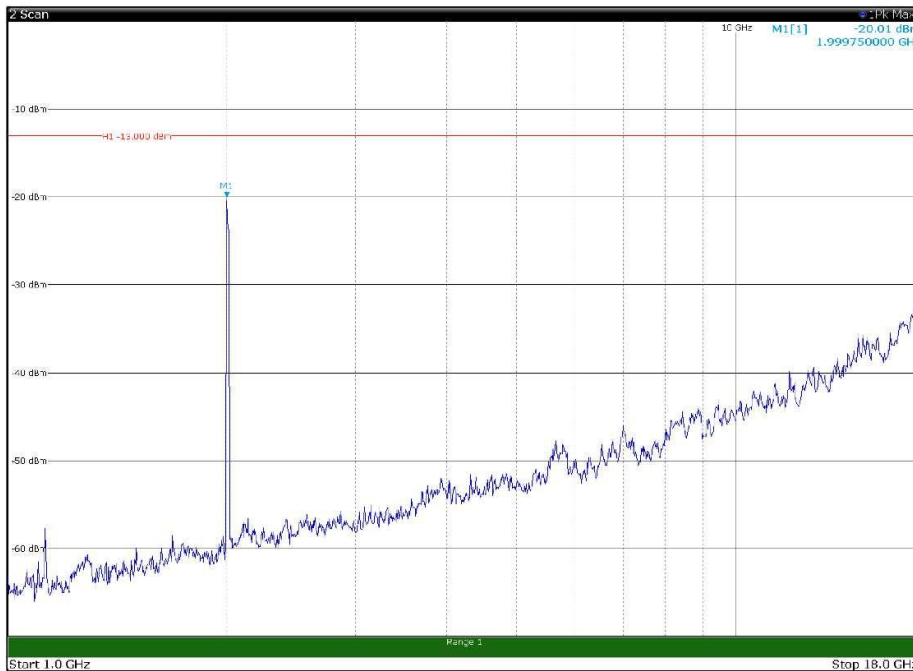

Channel: TOP, Modulation: 64QAM,
BW=15MHz, Range: 1GHz - 18GHz, Polarization: Horizontal

Channel: TOP, Modulation: 64QAM,
BW=15MHz, Range: 1GHz - 18GHz, Polarization: Vertical

Channel: TOP, Modulation: 64QAM,
BW=15MHz, Range: 18GHz - 22.5GHz, Polarization: Horizontal

Channel: TOP, Modulation: 64QAM,
BW=15MHz, Range: 18GHz - 22.5GHz, Polarization: Vertical

Channel: BOTTOM, Modulation: 256QAM,
BW=15MHz, Range: 30MHz - 1GHz, Polarization: Horizontal

Channel: BOTTOM, Modulation: 256QAM,
BW=15MHz, Range: 30MHz - 1GHz, Polarization: Vertical

Channel: BOTTOM, Modulation: 256QAM,
 BW=15MHz, Range: 1GHz - 18GHz, Polarization: Horizontal

Channel: BOTTOM, Modulation: 256QAM,
 BW=15MHz, Range: 1GHz - 18GHz, Polarization: Vertical

Channel: BOTTOM, Modulation: 256QAM,
BW=15MHz, Range: 18GHz - 22.5GHz, Polarization: Horizontal

Channel: BOTTOM, Modulation: 256QAM,
BW=15MHz, Range: 18GHz - 22.5GHz, Polarization: Vertical

Channel: MIDDLE, Modulation: 256QAM,
BW=15MHz, Range: 30MHz - 1GHz, Polarization: Horizontal

Channel: MIDDLE, Modulation: 256QAM,
BW=15MHz, Range: 30MHz - 1GHz, Polarization: Vertical