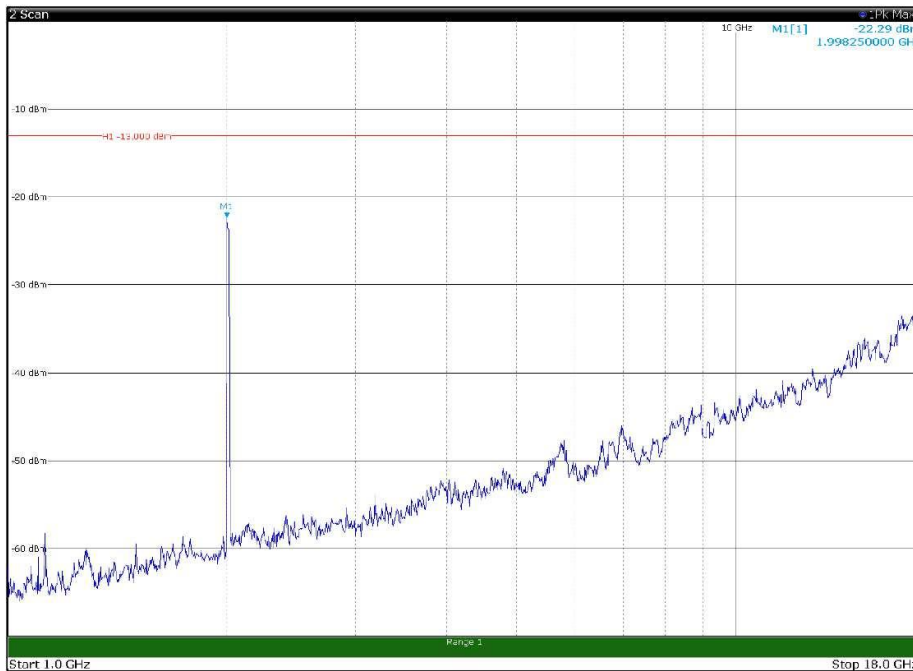

Channel: TOP, Modulation: 256QAM,
BW=15MHz, Range: 1GHz - 18GHz, Polarization: Horizontal

Channel: TOP, Modulation: 256QAM,
BW=15MHz, Range: 1GHz - 18GHz, Polarization: Vertical

Channel: TOP, Modulation: 256QAM,
BW=15MHz, Range: 18GHz - 22.5GHz, Polarization: Horizontal

Channel: TOP, Modulation: 256QAM,
BW=15MHz, Range: 18GHz - 22.5GHz, Polarization: Vertical

Channel: BOTTOM, Modulation: QPSK,
 BW=20MHz, Range: 30MHz - 1GHz, Polarization: Horizontal

Channel: BOTTOM, Modulation: QPSK,
 BW=20MHz, Range: 30MHz - 1GHz, Polarization: Vertical

Channel: BOTTOM, Modulation: QPSK,
 BW=20MHz, Range: 1GHz - 18GHz, Polarization: Horizontal

Channel: BOTTOM, Modulation: QPSK,
 BW=20MHz, Range: 1GHz - 18GHz, Polarization: Vertical

Channel: BOTTOM, Modulation: QPSK,
BW=20MHz, Range: 18GHz - 22.5GHz, Polarization: Horizontal