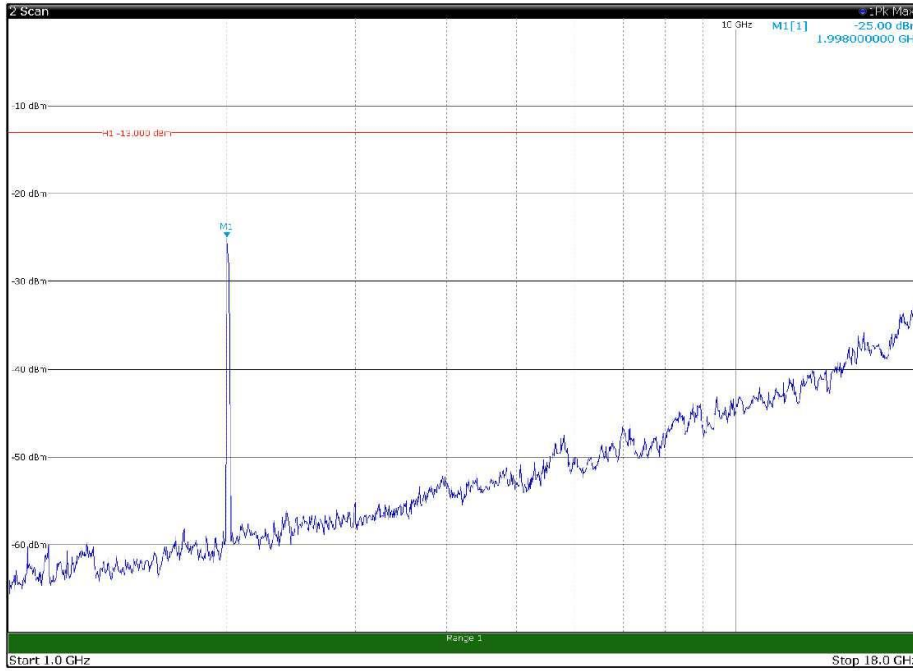

Channel: MIDDLE, Modulation: QPSK,
BW=20MHz, Range: 18GHz - 22.5GHz, Polarization: Vertical

Channel: TOP, Modulation: QPSK,
BW=20MHz, Range: 30MHz - 1GHz, Polarization: Horizontal

Channel: TOP, Modulation: QPSK,
BW=20MHz, Range: 30MHz - 1GHz, Polarization: Vertical

Channel: TOP, Modulation: QPSK,
BW=20MHz, Range: 1GHz - 18GHz, Polarization: Horizontal

Channel: TOP, Modulation: QPSK,
BW=20MHz, Range: 1GHz - 18GHz, Polarization: Vertical

Channel: TOP, Modulation: QPSK,
BW=20MHz, Range: 18GHz - 22.5GHz, Polarization: Horizontal

Channel: TOP, Modulation: QPSK,
BW=20MHz, Range: 18GHz - 22.5GHz, Polarization: Vertical

Channel: BOTTOM, Modulation: 16QAM,
BW=20MHz, Range: 30MHz - 1GHz, Polarization: Horizontal

Channel: BOTTOM, Modulation: 16QAM,
BW=20MHz, Range: 30MHz - 1GHz, Polarization: Vertical

Channel: BOTTOM, Modulation: 16QAM,
BW=20MHz, Range: 1GHz - 18GHz, Polarization: Horizontal

Channel: BOTTOM, Modulation: 16QAM,
BW=20MHz, Range: 1GHz - 18GHz, Polarization: Vertical