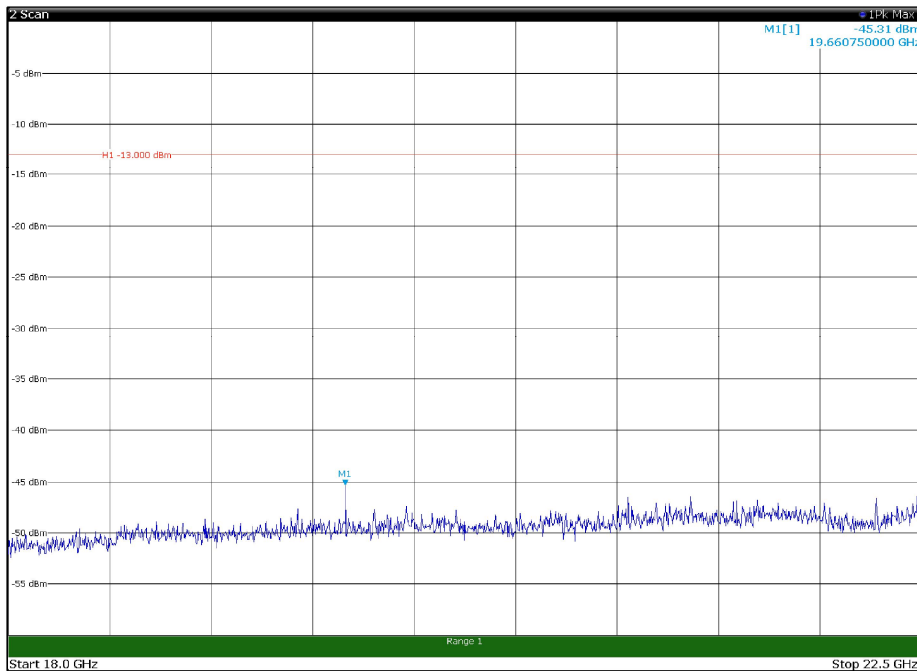

Channel: MIDDLE, Modulation: 256QAM,
BW=15MHz, Range: 18GHz - 22.5GHz, Polarization: Vertical

Channel: TOP, Modulation: 256QAM,
BW=15MHz, Range: 30MHz - 1GHz, Polarization: Horizontal

Channel: TOP, Modulation: 256QAM,
BW=15MHz, Range: 30MHz - 1GHz, Polarization: Vertical

Channel: TOP, Modulation: 256QAM,
BW=15MHz, Range: 1GHz - 18GHz, Polarization: Horizontal

Channel: TOP, Modulation: 256QAM,
BW=15MHz, Range: 1GHz - 18GHz, Polarization: Vertical

Channel: TOP, Modulation: 256QAM,
BW=15MHz, Range: 18GHz - 22.5GHz, Polarization: Horizontal