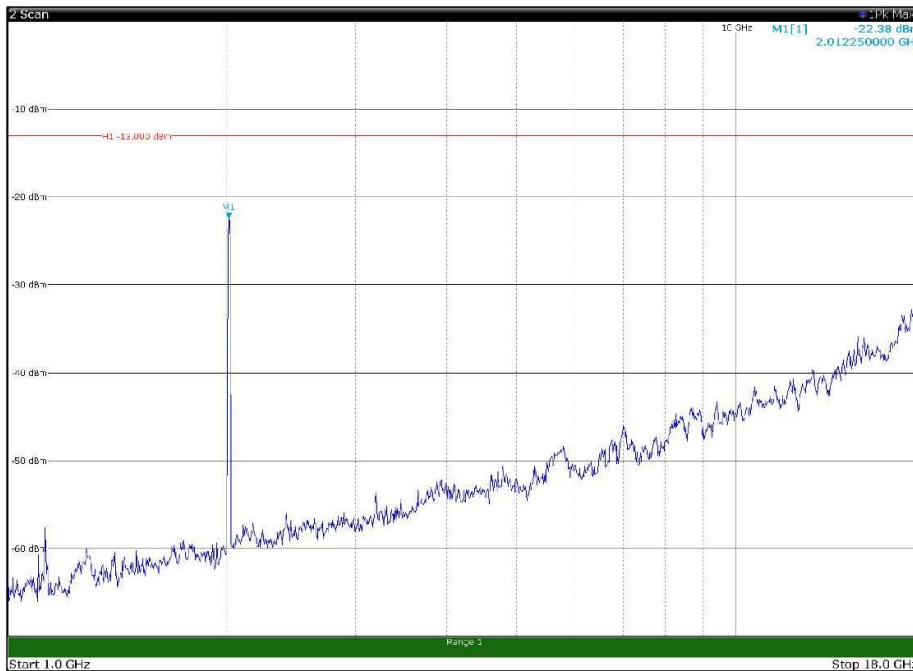

Channel: TOP, Modulation: 64QAM,
BW=15MHz, Range: 1GHz - 18GHz, Polarization: Horizontal

Channel: TOP, Modulation: 64QAM,
BW=15MHz, Range: 1GHz - 18GHz, Polarization: Vertical

Channel: TOP, Modulation: 64QAM,
BW=15MHz, Range: 18GHz - 22.5GHz, Polarization: Horizontal

Channel: TOP, Modulation: 64QAM,
BW=15MHz, Range: 18GHz - 22.5GHz, Polarization: Vertical

Channel: BOTTOM, Modulation: 256QAM,
BW=15MHz, Range: 30MHz - 1GHz, Polarization: Horizontal

Channel: BOTTOM, Modulation: 256QAM,
BW=15MHz, Range: 30MHz - 1GHz, Polarization: Vertical

Channel: BOTTOM, Modulation: 256QAM,
 BW=15MHz, Range: 1GHz - 18GHz, Polarization: Horizontal

Channel: BOTTOM, Modulation: 256QAM,
 BW=15MHz, Range: 1GHz - 18GHz, Polarization: Vertical

Channel: BOTTOM, Modulation: 256QAM,
BW=15MHz, Range: 18GHz - 22.5GHz, Polarization: Horizontal