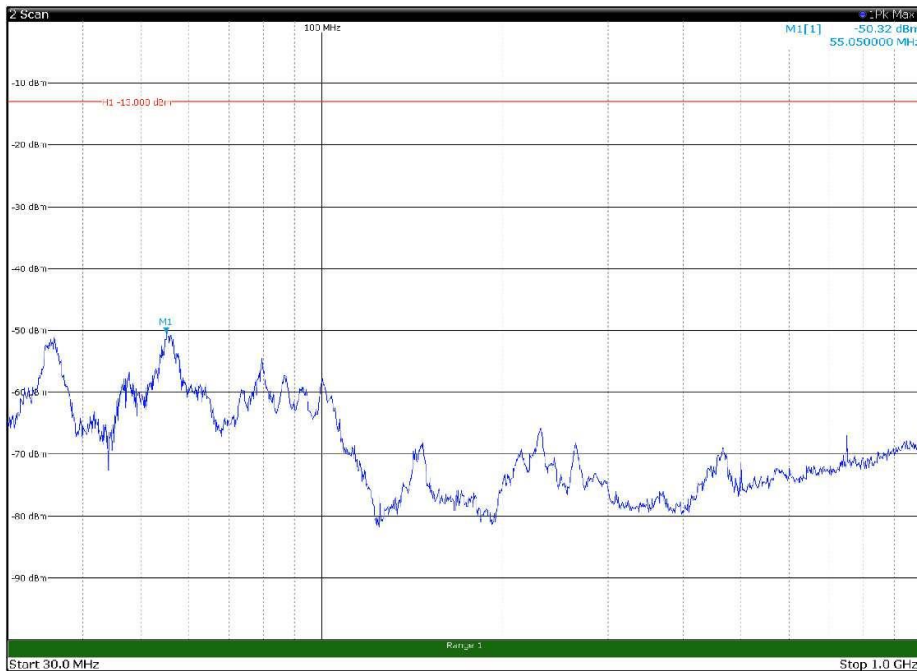

Channel: BOTTOM, Modulation: QPSK,
BW=20MHz, Range: 18GHz - 22.5GHz, Polarization: Vertical

Channel: MIDDLE, Modulation: QPSK,
BW=20MHz, Range: 30MHz - 1GHz, Polarization: Horizontal

Channel: MIDDLE, Modulation: QPSK,
BW=20MHz, Range: 30MHz - 1GHz, Polarization: Vertical

Channel: MIDDLE, Modulation: QPSK,
BW=20MHz, Range: 1GHz - 18GHz, Polarization: Horizontal

Channel: MIDDLE, Modulation: QPSK,
BW=20MHz, Range: 1GHz - 18GHz, Polarization: Vertical

Channel: MIDDLE, Modulation: QPSK,
BW=20MHz, Range: 18GHz - 22.5GHz, Polarization: Horizontal

Channel: MIDDLE, Modulation: QPSK,
BW=20MHz, Range: 18GHz - 22.5GHz, Polarization: Vertical

Channel: TOP, Modulation: QPSK,
BW=20MHz, Range: 30MHz - 1GHz, Polarization: Horizontal

Channel: TOP, Modulation: QPSK,
BW=20MHz, Range: 30MHz - 1GHz, Polarization: Vertical