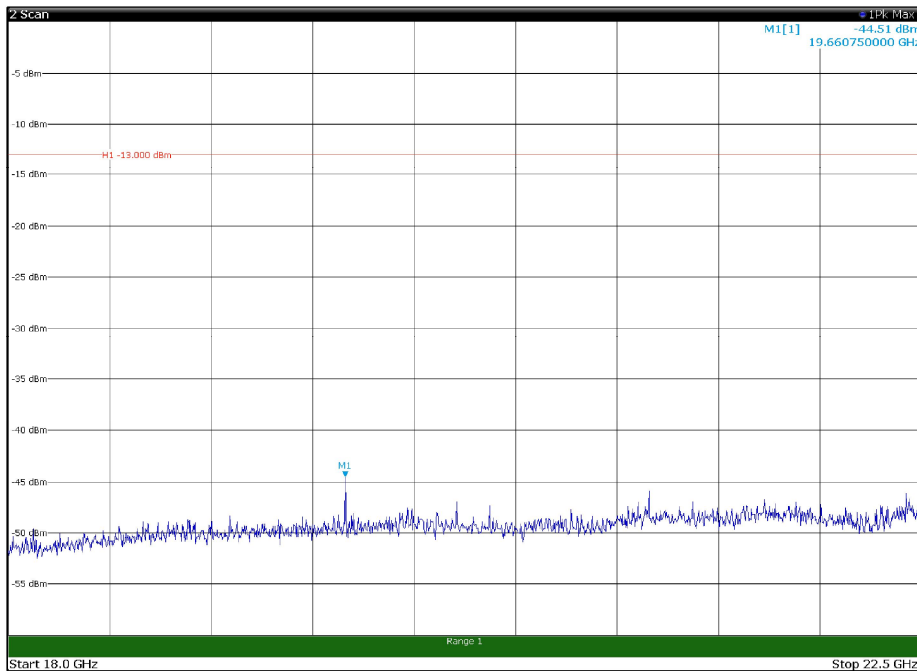

Channel: BOTTOM, Modulation: 256QAM,
BW=15MHz, Range: 18GHz - 22.5GHz, Polarization: Vertical

Channel: MIDDLE, Modulation: 256QAM,
BW=15MHz, Range: 30MHz - 1GHz, Polarization: Horizontal

Channel: MIDDLE, Modulation: 256QAM,
BW=15MHz, Range: 30MHz - 1GHz, Polarization: Vertical

Channel: MIDDLE, Modulation: 256QAM,
BW=15MHz, Range: 1GHz - 18GHz, Polarization: Horizontal

Channel: MIDDLE, Modulation: 256QAM,
BW=15MHz, Range: 1GHz - 18GHz, Polarization: Vertical

Channel: MIDDLE, Modulation: 256QAM,
BW=15MHz, Range: 18GHz - 22.5GHz, Polarization: Horizontal