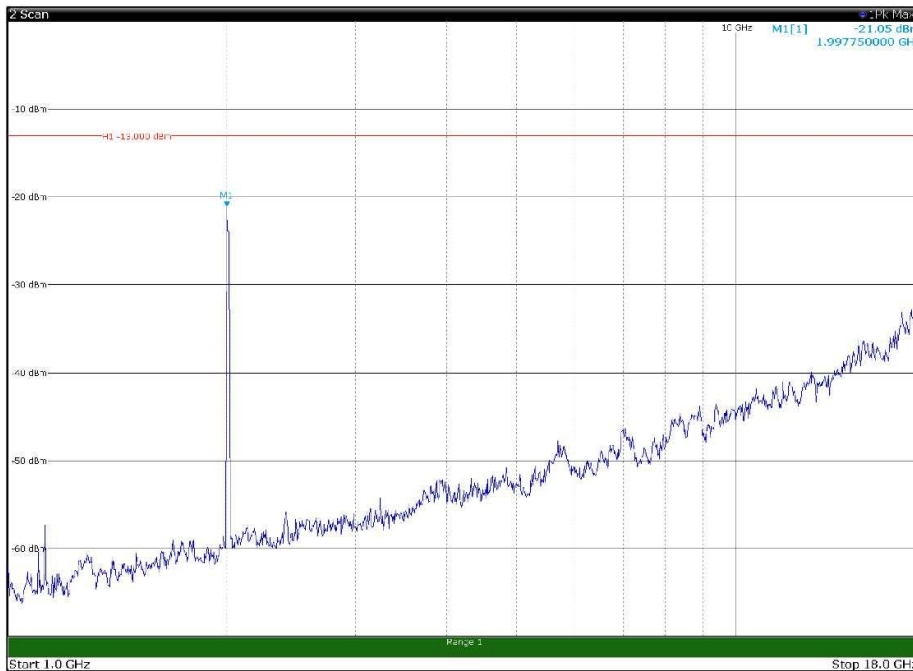

Channel: TOP, Modulation: QPSK,
BW=20MHz, Range: 1GHz - 18GHz, Polarization: Horizontal

Channel: TOP, Modulation: QPSK,
BW=20MHz, Range: 1GHz - 18GHz, Polarization: Vertical

Channel: TOP, Modulation: QPSK,
BW=20MHz, Range: 18GHz - 22.5GHz, Polarization: Horizontal

Channel: TOP, Modulation: QPSK,
BW=20MHz, Range: 18GHz - 22.5GHz, Polarization: Vertical

Channel: BOTTOM, Modulation: 16QAM,
BW=20MHz, Range: 30MHz - 1GHz, Polarization: Horizontal

Channel: BOTTOM, Modulation: 16QAM,
BW=20MHz, Range: 30MHz - 1GHz, Polarization: Vertical

Channel: BOTTOM, Modulation: 16QAM,
BW=20MHz, Range: 1GHz - 18GHz, Polarization: Horizontal

Channel: BOTTOM, Modulation: 16QAM,
BW=20MHz, Range: 1GHz - 18GHz, Polarization: Vertical