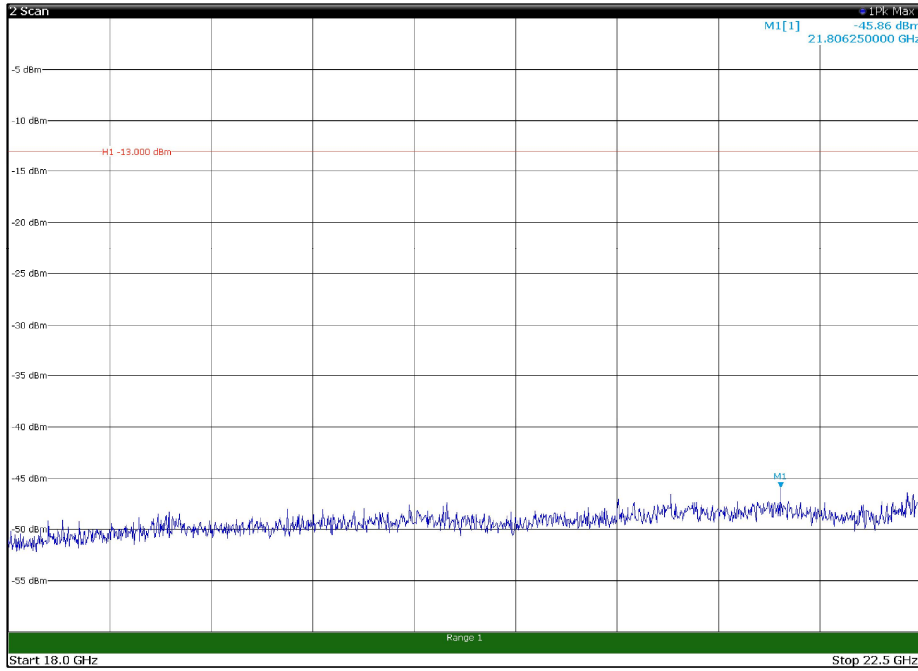

Channel: TOP, Modulation: 256QAM,
BW=15MHz, Range: 18GHz - 22.5GHz, Polarization: Vertical

Channel: BOTTOM, Modulation: QPSK,
 BW=20MHz, Range: 30MHz - 1GHz, Polarization: Horizontal

Channel: BOTTOM, Modulation: QPSK,
 BW=20MHz, Range: 30MHz - 1GHz, Polarization: Vertical

Channel: BOTTOM, Modulation: QPSK,
 BW=20MHz, Range: 1GHz - 18GHz, Polarization: Horizontal

Channel: BOTTOM, Modulation: QPSK,
 BW=20MHz, Range: 1GHz - 18GHz, Polarization: Vertical

Channel: BOTTOM, Modulation: QPSK,
BW=20MHz, Range: 18GHz - 22.5GHz, Polarization: Horizontal