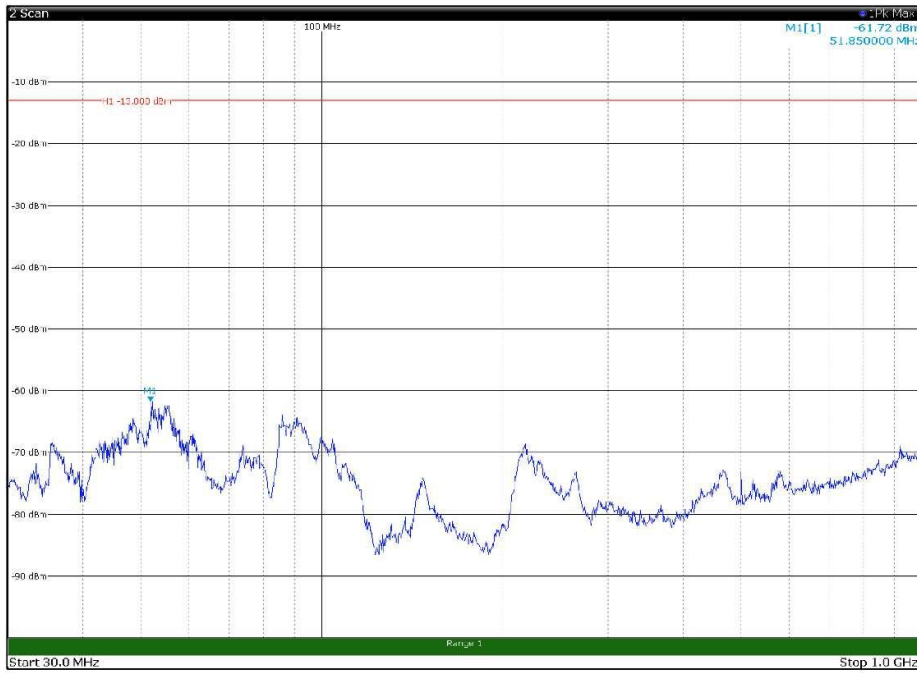

Channel: TOP, Modulation: 64QAM,
BW=15MHz, Range: 18GHz - 22.5GHz, Polarization: Vertical

Channel: BOTTOM, Modulation: 256QAM,
BW=15MHz, Range: 30MHz - 1GHz, Polarization: Horizontal

Channel: BOTTOM, Modulation: 256QAM,
BW=15MHz, Range: 30MHz - 1GHz, Polarization: Vertical

Channel: BOTTOM, Modulation: 256QAM,
 BW=15MHz, Range: 1GHz - 18GHz, Polarization: Horizontal

Channel: BOTTOM, Modulation: 256QAM,
 BW=15MHz, Range: 1GHz - 18GHz, Polarization: Vertical

Channel: BOTTOM, Modulation: 256QAM,
BW=15MHz, Range: 18GHz - 22.5GHz, Polarization: Horizontal

Channel: BOTTOM, Modulation: 256QAM,
BW=15MHz, Range: 18GHz - 22.5GHz, Polarization: Vertical

Channel: MIDDLE, Modulation: 256QAM,
BW=15MHz, Range: 30MHz - 1GHz, Polarization: Horizontal

Channel: MIDDLE, Modulation: 256QAM,
BW=15MHz, Range: 30MHz - 1GHz, Polarization: Vertical

Channel: MIDDLE, Modulation: 256QAM,
BW=15MHz, Range: 1GHz - 18GHz, Polarization: Horizontal

Channel: MIDDLE, Modulation: 256QAM,
BW=15MHz, Range: 1GHz - 18GHz, Polarization: Vertical

Channel: MIDDLE, Modulation: 256QAM,
BW=15MHz, Range: 18GHz - 22.5GHz, Polarization: Horizontal