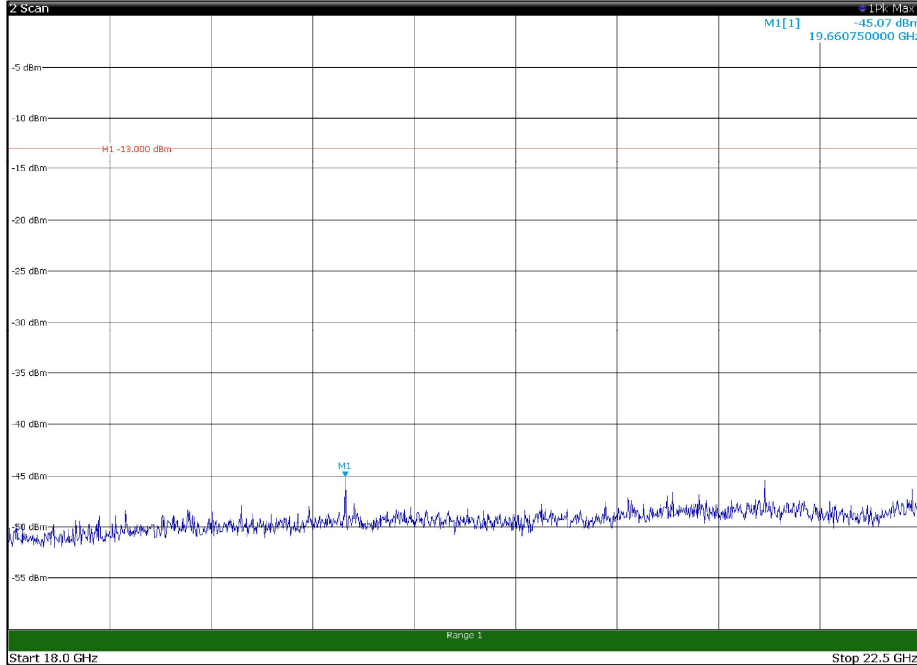

Channel: TOP, Modulation: 64QAM,
BW=15MHz, Range: 1GHz - 18GHz, Polarization: Horizontal

Channel: TOP, Modulation: 64QAM,
BW=15MHz, Range: 1GHz - 18GHz, Polarization: Vertical

Channel: TOP, Modulation: 64QAM,
BW=15MHz, Range: 18GHz - 22.5GHz, Polarization: Horizontal

Channel: TOP, Modulation: 64QAM,
BW=15MHz, Range: 18GHz - 22.5GHz, Polarization: Vertical

Channel: BOTTOM, Modulation: 256QAM,
BW=15MHz, Range: 30MHz - 1GHz, Polarization: Horizontal

Channel: BOTTOM, Modulation: 256QAM,
BW=15MHz, Range: 30MHz - 1GHz, Polarization: Vertical

Channel: BOTTOM, Modulation: 256QAM,
 BW=15MHz, Range: 1GHz - 18GHz, Polarization: Horizontal

Channel: BOTTOM, Modulation: 256QAM,
 BW=15MHz, Range: 1GHz - 18GHz, Polarization: Vertical

Channel: BOTTOM, Modulation: 256QAM,
BW=15MHz, Range: 18GHz - 22.5GHz, Polarization: Horizontal

Channel: BOTTOM, Modulation: 256QAM,
BW=15MHz, Range: 18GHz - 22.5GHz, Polarization: Vertical

Channel: MIDDLE, Modulation: 256QAM,
BW=15MHz, Range: 30MHz - 1GHz, Polarization: Horizontal

Channel: MIDDLE, Modulation: 256QAM,
BW=15MHz, Range: 30MHz - 1GHz, Polarization: Vertical