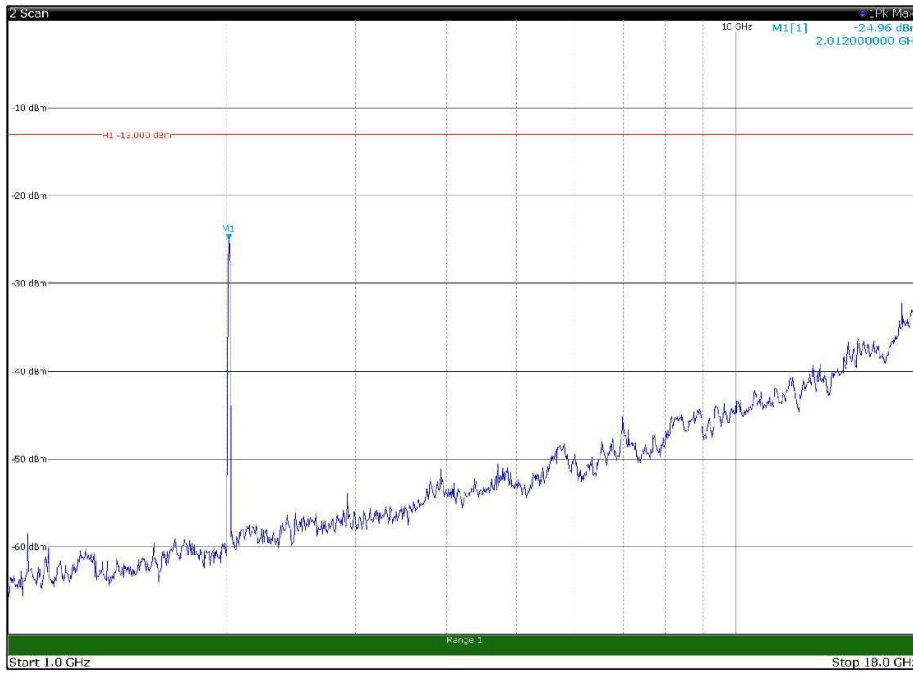

Channel: BOTTOM, Modulation: 256QAM,
BW=15MHz, Range: 18GHz - 22.5GHz, Polarization: Vertical

Channel: MIDDLE, Modulation: 256QAM,
BW=15MHz, Range: 30MHz - 1GHz, Polarization: Horizontal

Channel: MIDDLE, Modulation: 256QAM,
BW=15MHz, Range: 30MHz - 1GHz, Polarization: Vertical

Channel: MIDDLE, Modulation: 256QAM,
BW=15MHz, Range: 1GHz - 18GHz, Polarization: Horizontal

Channel: MIDDLE, Modulation: 256QAM,
BW=15MHz, Range: 1GHz - 18GHz, Polarization: Vertical

Channel: MIDDLE, Modulation: 256QAM,
BW=15MHz, Range: 18GHz - 22.5GHz, Polarization: Horizontal

Channel: MIDDLE, Modulation: 256QAM,
BW=15MHz, Range: 18GHz - 22.5GHz, Polarization: Vertical

Channel: TOP, Modulation: 256QAM,
BW=15MHz, Range: 30MHz - 1GHz, Polarization: Horizontal

Channel: TOP, Modulation: 256QAM,
BW=15MHz, Range: 30MHz - 1GHz, Polarization: Vertical

Channel: TOP, Modulation: 256QAM,
BW=15MHz, Range: 1GHz - 18GHz, Polarization: Horizontal

Channel: TOP, Modulation: 256QAM,
BW=15MHz, Range: 1GHz - 18GHz, Polarization: Vertical

Channel: TOP, Modulation: 256QAM,
BW=15MHz, Range: 18GHz - 22.5GHz, Polarization: Horizontal