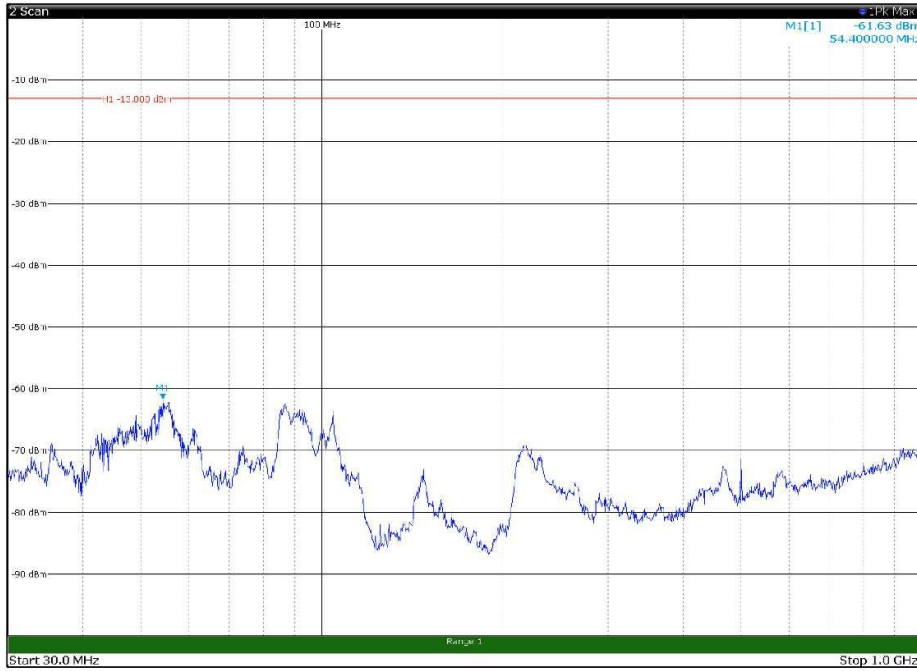

Channel: MIDDLE, Modulation: QPSK,
BW=20MHz, Range: 18GHz - 22.5GHz, Polarization: Vertical

Channel: TOP, Modulation: QPSK,
BW=20MHz, Range: 30MHz - 1GHz, Polarization: Horizontal

Channel: TOP, Modulation: QPSK,
BW=20MHz, Range: 30MHz - 1GHz, Polarization: Vertical

Channel: TOP, Modulation: QPSK,
BW=20MHz, Range: 1GHz - 18GHz, Polarization: Horizontal

Channel: TOP, Modulation: QPSK,
BW=20MHz, Range: 1GHz - 18GHz, Polarization: Vertical

Channel: TOP, Modulation: QPSK,
BW=20MHz, Range: 18GHz - 22.5GHz, Polarization: Horizontal

Channel: TOP, Modulation: QPSK,
BW=20MHz, Range: 18GHz - 22.5GHz, Polarization: Vertical

Channel: BOTTOM, Modulation: 16QAM,
BW=20MHz, Range: 30MHz - 1GHz, Polarization: Horizontal

Channel: BOTTOM, Modulation: 16QAM,
BW=20MHz, Range: 30MHz - 1GHz, Polarization: Vertical

Channel: BOTTOM, Modulation: 16QAM,
BW=20MHz, Range: 1GHz - 18GHz, Polarization: Horizontal

Channel: BOTTOM, Modulation: 16QAM,
BW=20MHz, Range: 1GHz - 18GHz, Polarization: Vertical