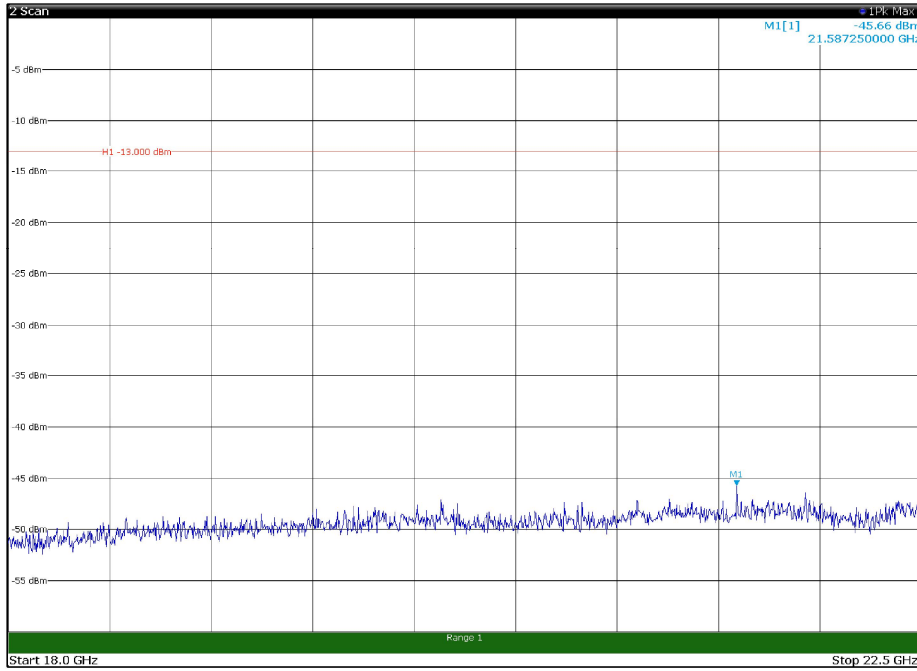

Channel: TOP, Modulation: 64QAM,
BW=15MHz, Range: 1GHz - 18GHz, Polarization: Horizontal

Channel: TOP, Modulation: 64QAM,
BW=15MHz, Range: 1GHz - 18GHz, Polarization: Vertical

Channel: TOP, Modulation: 64QAM,
BW=15MHz, Range: 18GHz - 22.5GHz, Polarization: Horizontal

Channel: TOP, Modulation: 64QAM,
BW=15MHz, Range: 18GHz - 22.5GHz, Polarization: Vertical

Channel: BOTTOM, Modulation: 256QAM,
BW=15MHz, Range: 30MHz - 1GHz, Polarization: Horizontal

Channel: BOTTOM, Modulation: 256QAM,
BW=15MHz, Range: 30MHz - 1GHz, Polarization: Vertical

Channel: BOTTOM, Modulation: 256QAM,
 BW=15MHz, Range: 1GHz - 18GHz, Polarization: Horizontal

Channel: BOTTOM, Modulation: 256QAM,
 BW=15MHz, Range: 1GHz - 18GHz, Polarization: Vertical

Channel: BOTTOM, Modulation: 256QAM,
BW=15MHz, Range: 18GHz - 22.5GHz, Polarization: Horizontal