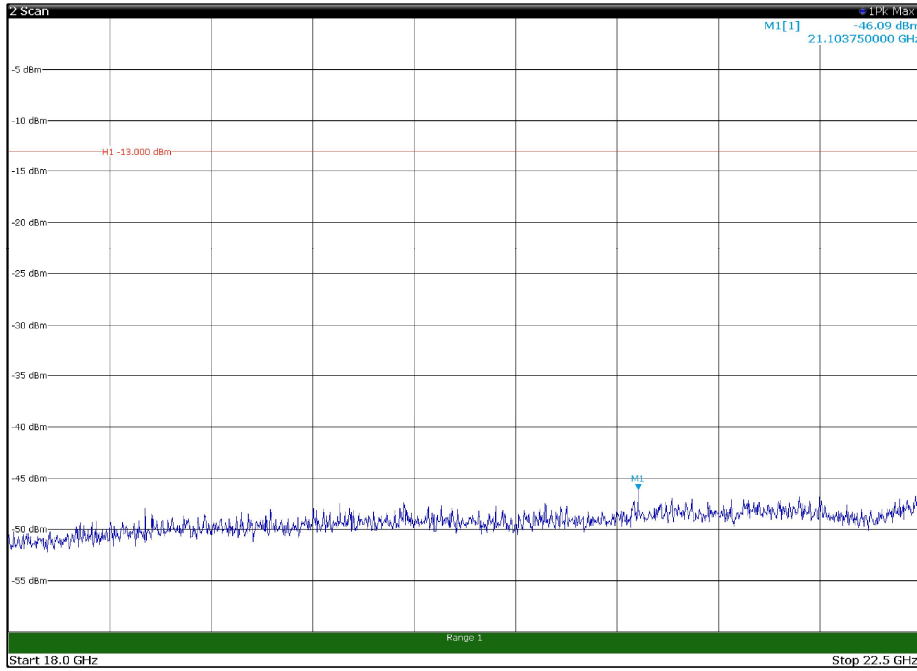

Channel: MIDDLE, Modulation: QPSK,
BW=20MHz, Range: 18GHz - 22.5GHz, Polarization: Vertical

Channel: TOP, Modulation: QPSK,
BW=20MHz, Range: 30MHz - 1GHz, Polarization: Horizontal

Channel: TOP, Modulation: QPSK,
BW=20MHz, Range: 30MHz - 1GHz, Polarization: Vertical

Channel: TOP, Modulation: QPSK,
BW=20MHz, Range: 1GHz - 18GHz, Polarization: Horizontal

Channel: TOP, Modulation: QPSK,
BW=20MHz, Range: 1GHz - 18GHz, Polarization: Vertical

Channel: TOP, Modulation: QPSK,
BW=20MHz, Range: 18GHz - 22.5GHz, Polarization: Horizontal