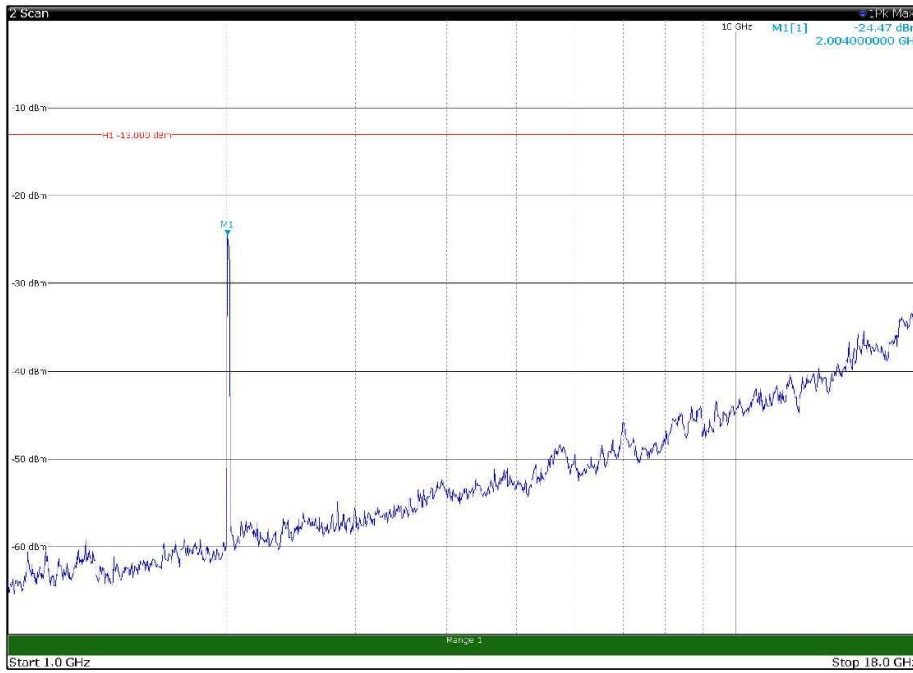

Channel: TOP, Modulation: 64QAM,
BW=15MHz, Range: 18GHz - 22.5GHz, Polarization: Vertical

Channel: BOTTOM, Modulation: 256QAM,
BW=15MHz, Range: 30MHz - 1GHz, Polarization: Horizontal

Channel: BOTTOM, Modulation: 256QAM,
BW=15MHz, Range: 30MHz - 1GHz, Polarization: Vertical

Channel: BOTTOM, Modulation: 256QAM,
 BW=15MHz, Range: 1GHz - 18GHz, Polarization: Horizontal

Channel: BOTTOM, Modulation: 256QAM,
 BW=15MHz, Range: 1GHz - 18GHz, Polarization: Vertical

Channel: BOTTOM, Modulation: 256QAM,
BW=15MHz, Range: 18GHz - 22.5GHz, Polarization: Horizontal

Channel: BOTTOM, Modulation: 256QAM,
BW=15MHz, Range: 18GHz - 22.5GHz, Polarization: Vertical

Channel: MIDDLE, Modulation: 256QAM,
BW=15MHz, Range: 30MHz - 1GHz, Polarization: Horizontal

Channel: MIDDLE, Modulation: 256QAM,
BW=15MHz, Range: 30MHz - 1GHz, Polarization: Vertical

Channel: MIDDLE, Modulation: 256QAM,
BW=15MHz, Range: 1GHz - 18GHz, Polarization: Horizontal

Channel: MIDDLE, Modulation: 256QAM,
BW=15MHz, Range: 1GHz - 18GHz, Polarization: Vertical

Channel: MIDDLE, Modulation: 256QAM,
BW=15MHz, Range: 18GHz - 22.5GHz, Polarization: Horizontal