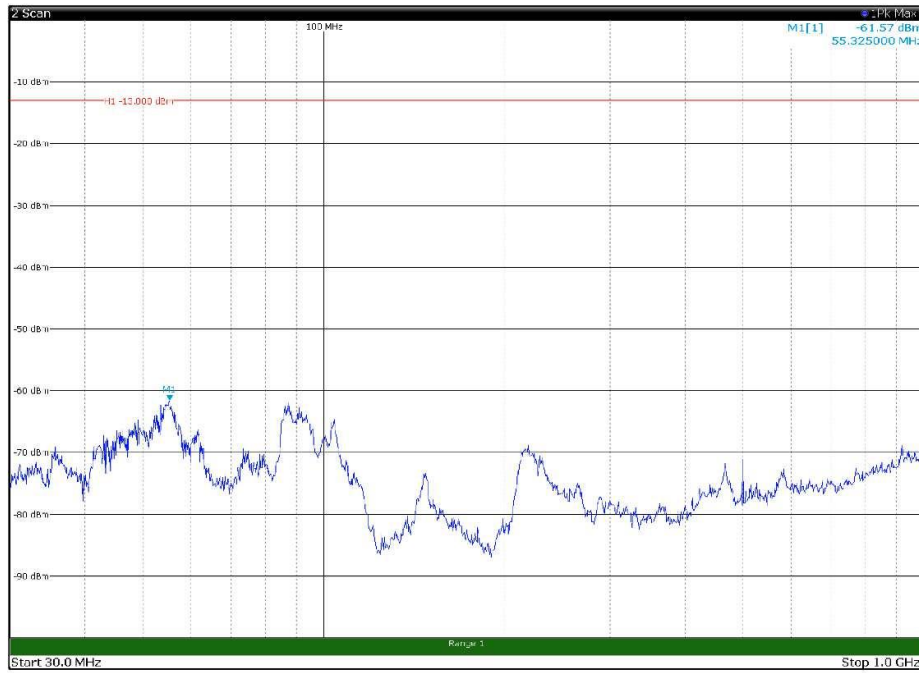

Channel: TOP, Modulation: 256QAM,
BW=15MHz, Range: 18GHz - 22.5GHz, Polarization: Vertical

Channel: BOTTOM, Modulation: QPSK,
 BW=20MHz, Range: 30MHz - 1GHz, Polarization: Horizontal

Channel: BOTTOM, Modulation: QPSK,
 BW=20MHz, Range: 30MHz - 1GHz, Polarization: Vertical

Channel: BOTTOM, Modulation: QPSK,
 BW=20MHz, Range: 1GHz - 18GHz, Polarization: Horizontal

Channel: BOTTOM, Modulation: QPSK,
 BW=20MHz, Range: 1GHz - 18GHz, Polarization: Vertical

Channel: BOTTOM, Modulation: QPSK,
BW=20MHz, Range: 18GHz - 22.5GHz, Polarization: Horizontal

Channel: BOTTOM, Modulation: QPSK,
BW=20MHz, Range: 18GHz - 22.5GHz, Polarization: Vertical

Channel: MIDDLE, Modulation: QPSK,
BW=20MHz, Range: 30MHz - 1GHz, Polarization: Horizontal

Channel: MIDDLE, Modulation: QPSK,
BW=20MHz, Range: 30MHz - 1GHz, Polarization: Vertical