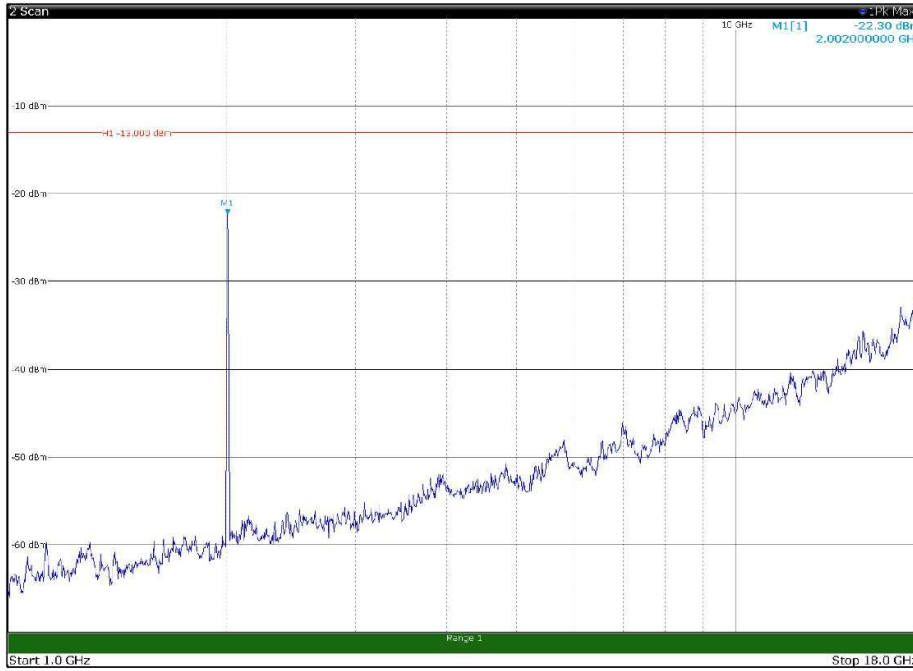

Channel: TOP, Modulation: 64QAM,
BW=15MHz, Range: 1GHz - 18GHz, Polarization: Horizontal

Channel: TOP, Modulation: 64QAM,
BW=15MHz, Range: 1GHz - 18GHz, Polarization: Vertical

Channel: TOP, Modulation: 64QAM,
BW=15MHz, Range: 18GHz - 22.5GHz, Polarization: Horizontal

Channel: TOP, Modulation: 64QAM,
BW=15MHz, Range: 18GHz - 22.5GHz, Polarization: Vertical

Channel: BOTTOM, Modulation: 256QAM,
BW=15MHz, Range: 30MHz - 1GHz, Polarization: Horizontal

Channel: BOTTOM, Modulation: 256QAM,
BW=15MHz, Range: 30MHz - 1GHz, Polarization: Vertical

Channel: BOTTOM, Modulation: 256QAM,
 BW=15MHz, Range: 1GHz - 18GHz, Polarization: Horizontal

Channel: BOTTOM, Modulation: 256QAM,
 BW=15MHz, Range: 1GHz - 18GHz, Polarization: Vertical

Channel: BOTTOM, Modulation: 256QAM,
BW=15MHz, Range: 18GHz - 22.5GHz, Polarization: Horizontal

Channel: BOTTOM, Modulation: 256QAM,
BW=15MHz, Range: 18GHz - 22.5GHz, Polarization: Vertical

Channel: MIDDLE, Modulation: 256QAM,
BW=15MHz, Range: 30MHz - 1GHz, Polarization: Horizontal

Channel: MIDDLE, Modulation: 256QAM,
BW=15MHz, Range: 30MHz - 1GHz, Polarization: Vertical