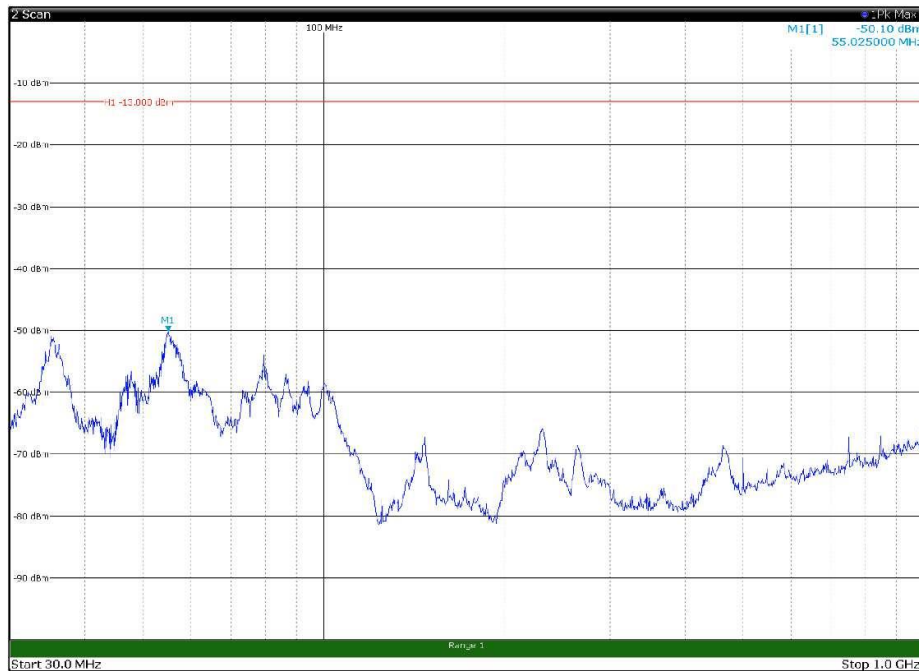

Channel: TOP, Modulation: 256QAM,
BW=15MHz, Range: 18GHz - 22.5GHz, Polarization: Vertical

Channel: BOTTOM, Modulation: QPSK,
 BW=20MHz, Range: 30MHz - 1GHz, Polarization: Horizontal

Channel: BOTTOM, Modulation: QPSK,
 BW=20MHz, Range: 30MHz - 1GHz, Polarization: Vertical

Channel: BOTTOM, Modulation: QPSK,
 BW=20MHz, Range: 1GHz - 18GHz, Polarization: Horizontal

Channel: BOTTOM, Modulation: QPSK,
 BW=20MHz, Range: 1GHz - 18GHz, Polarization: Vertical

Channel: BOTTOM, Modulation: QPSK,
BW=20MHz, Range: 18GHz - 22.5GHz, Polarization: Horizontal

Channel: BOTTOM, Modulation: QPSK,
BW=20MHz, Range: 18GHz - 22.5GHz, Polarization: Vertical

Channel: MIDDLE, Modulation: QPSK,
BW=20MHz, Range: 30MHz - 1GHz, Polarization: Horizontal

Channel: MIDDLE, Modulation: QPSK,
BW=20MHz, Range: 30MHz - 1GHz, Polarization: Vertical