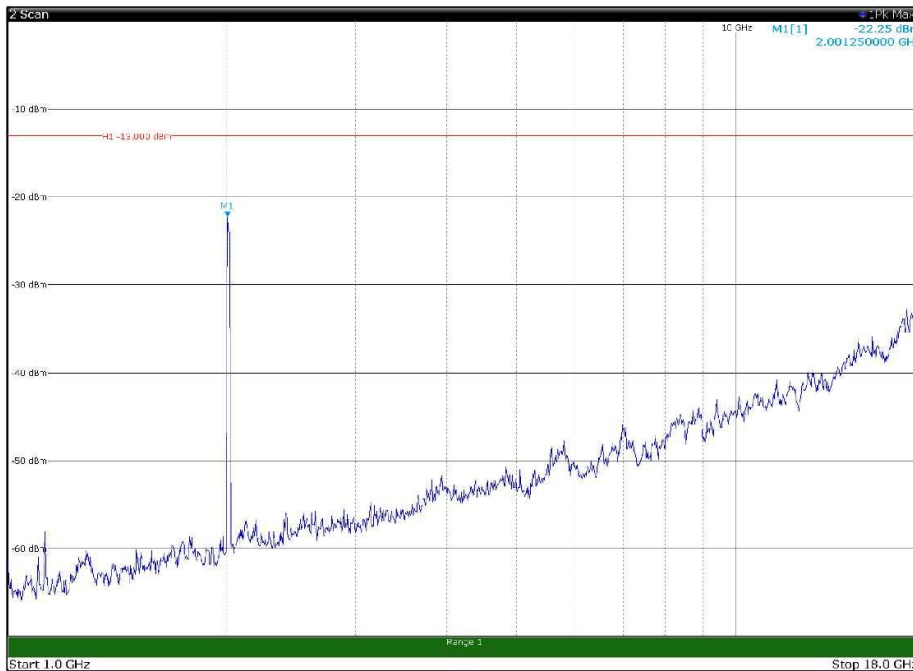

Channel: BOTTOM, Modulation: QPSK,
 BW=20MHz, Range: 1GHz - 18GHz, Polarization: Horizontal

Channel: BOTTOM, Modulation: QPSK,
 BW=20MHz, Range: 1GHz - 18GHz, Polarization: Vertical

Channel: BOTTOM, Modulation: QPSK,
BW=20MHz, Range: 18GHz - 22.5GHz, Polarization: Horizontal

Channel: BOTTOM, Modulation: QPSK,
BW=20MHz, Range: 18GHz - 22.5GHz, Polarization: Vertical

Channel: MIDDLE, Modulation: QPSK,
BW=20MHz, Range: 30MHz - 1GHz, Polarization: Horizontal

Channel: MIDDLE, Modulation: QPSK,
BW=20MHz, Range: 30MHz - 1GHz, Polarization: Vertical

Channel: MIDDLE, Modulation: QPSK,
BW=20MHz, Range: 1GHz - 18GHz, Polarization: Horizontal

Channel: MIDDLE, Modulation: QPSK,
BW=20MHz, Range: 1GHz - 18GHz, Polarization: Vertical

Channel: MIDDLE, Modulation: QPSK,
BW=20MHz, Range: 18GHz - 22.5GHz, Polarization: Horizontal