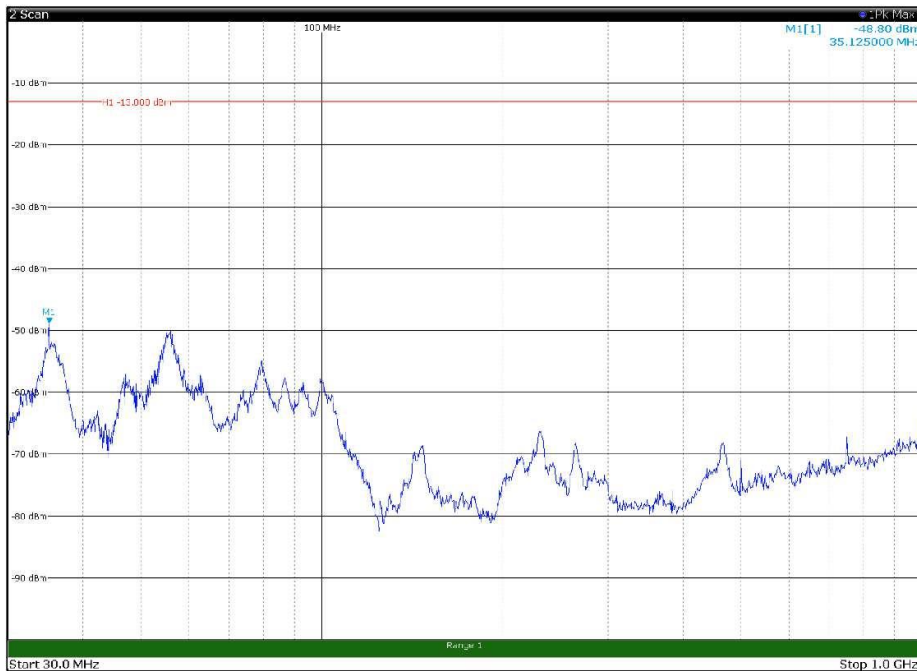

Channel: TOP, Modulation: 64QAM,
BW=15MHz, Range: 1GHz - 18GHz, Polarization: Horizontal

Channel: TOP, Modulation: 64QAM,
BW=15MHz, Range: 1GHz - 18GHz, Polarization: Vertical

Channel: TOP, Modulation: 64QAM,
BW=15MHz, Range: 18GHz - 22.5GHz, Polarization: Horizontal

Channel: TOP, Modulation: 64QAM,
BW=15MHz, Range: 18GHz - 22.5GHz, Polarization: Vertical

Channel: BOTTOM, Modulation: 256QAM,
BW=15MHz, Range: 30MHz - 1GHz, Polarization: Horizontal

Channel: BOTTOM, Modulation: 256QAM,
BW=15MHz, Range: 30MHz - 1GHz, Polarization: Vertical

Channel: BOTTOM, Modulation: 256QAM,
 BW=15MHz, Range: 1GHz - 18GHz, Polarization: Horizontal

Channel: BOTTOM, Modulation: 256QAM,
 BW=15MHz, Range: 1GHz - 18GHz, Polarization: Vertical

Channel: BOTTOM, Modulation: 256QAM,
BW=15MHz, Range: 18GHz - 22.5GHz, Polarization: Horizontal

Channel: BOTTOM, Modulation: 256QAM,
BW=15MHz, Range: 18GHz - 22.5GHz, Polarization: Vertical

Channel: MIDDLE, Modulation: 256QAM,
BW=15MHz, Range: 30MHz - 1GHz, Polarization: Horizontal

Channel: MIDDLE, Modulation: 256QAM,
BW=15MHz, Range: 30MHz - 1GHz, Polarization: Vertical