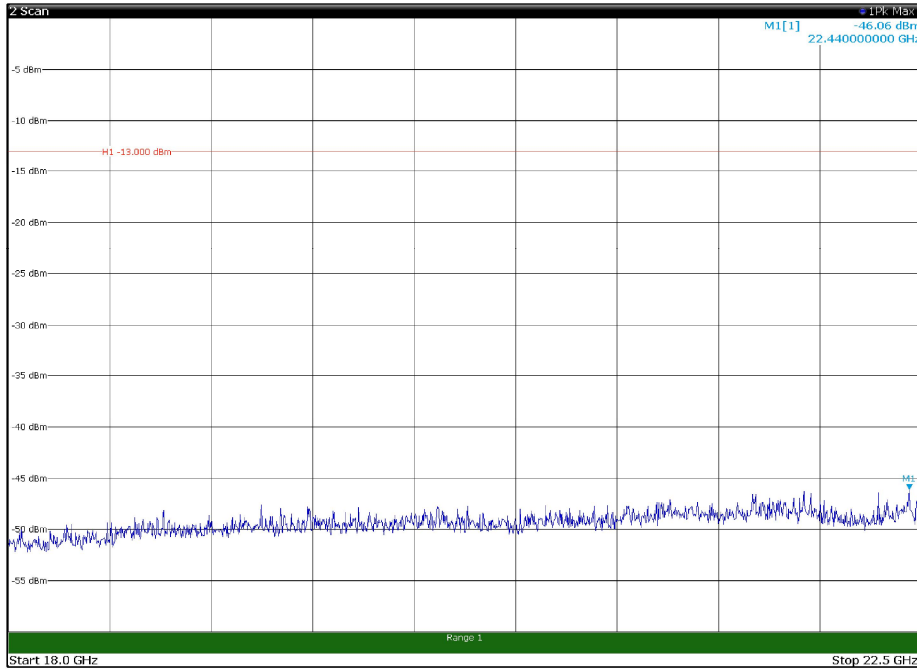

Channel: MIDDLE, Modulation: 256QAM,
BW=15MHz, Range: 18GHz - 22.5GHz, Polarization: Vertical

Channel: TOP, Modulation: 256QAM,
BW=15MHz, Range: 30MHz - 1GHz, Polarization: Horizontal

Channel: TOP, Modulation: 256QAM,
BW=15MHz, Range: 30MHz - 1GHz, Polarization: Vertical

Channel: TOP, Modulation: 256QAM,
BW=15MHz, Range: 1GHz - 18GHz, Polarization: Horizontal

Channel: TOP, Modulation: 256QAM,
BW=15MHz, Range: 1GHz - 18GHz, Polarization: Vertical

Channel: TOP, Modulation: 256QAM,
BW=15MHz, Range: 18GHz - 22.5GHz, Polarization: Horizontal