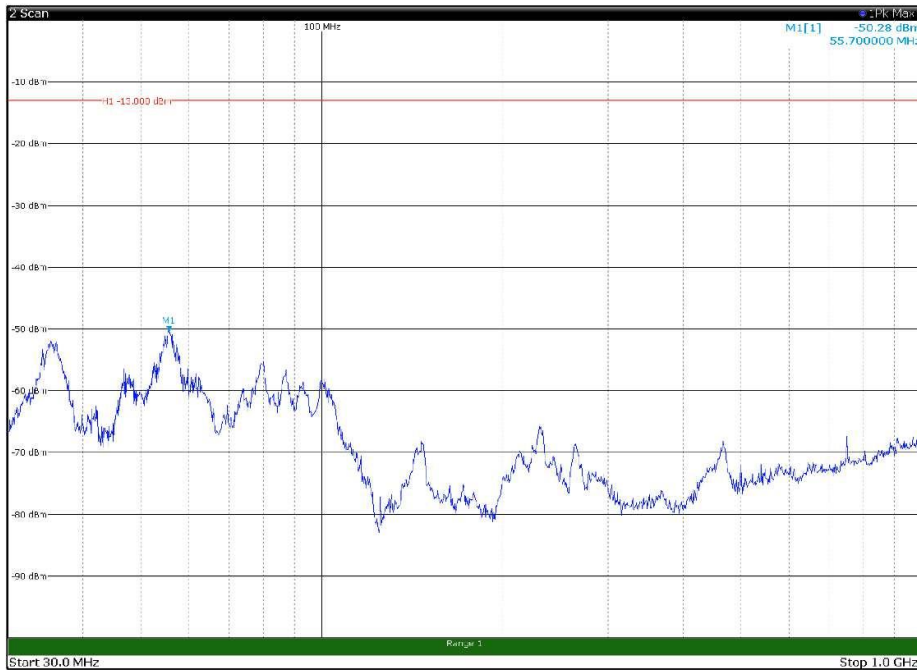

Channel: MIDDLE, Modulation: 256QAM,
BW=15MHz, Range: 18GHz - 22.5GHz, Polarization: Vertical

Channel: TOP, Modulation: 256QAM,
BW=15MHz, Range: 30MHz - 1GHz, Polarization: Horizontal

Channel: TOP, Modulation: 256QAM,
BW=15MHz, Range: 30MHz - 1GHz, Polarization: Vertical

Channel: TOP, Modulation: 256QAM,
BW=15MHz, Range: 1GHz - 18GHz, Polarization: Horizontal

Channel: TOP, Modulation: 256QAM,
BW=15MHz, Range: 1GHz - 18GHz, Polarization: Vertical

Channel: TOP, Modulation: 256QAM,
BW=15MHz, Range: 18GHz - 22.5GHz, Polarization: Horizontal

Channel: TOP, Modulation: 256QAM,
BW=15MHz, Range: 18GHz - 22.5GHz, Polarization: Vertical

Channel: BOTTOM, Modulation: QPSK,
 BW=20MHz, Range: 30MHz - 1GHz, Polarization: Horizontal

Channel: BOTTOM, Modulation: QPSK,
 BW=20MHz, Range: 30MHz - 1GHz, Polarization: Vertical

Channel: BOTTOM, Modulation: QPSK,
 BW=20MHz, Range: 1GHz - 18GHz, Polarization: Horizontal

Channel: BOTTOM, Modulation: QPSK,
 BW=20MHz, Range: 1GHz - 18GHz, Polarization: Vertical

Channel: BOTTOM, Modulation: QPSK,
BW=20MHz, Range: 18GHz - 22.5GHz, Polarization: Horizontal