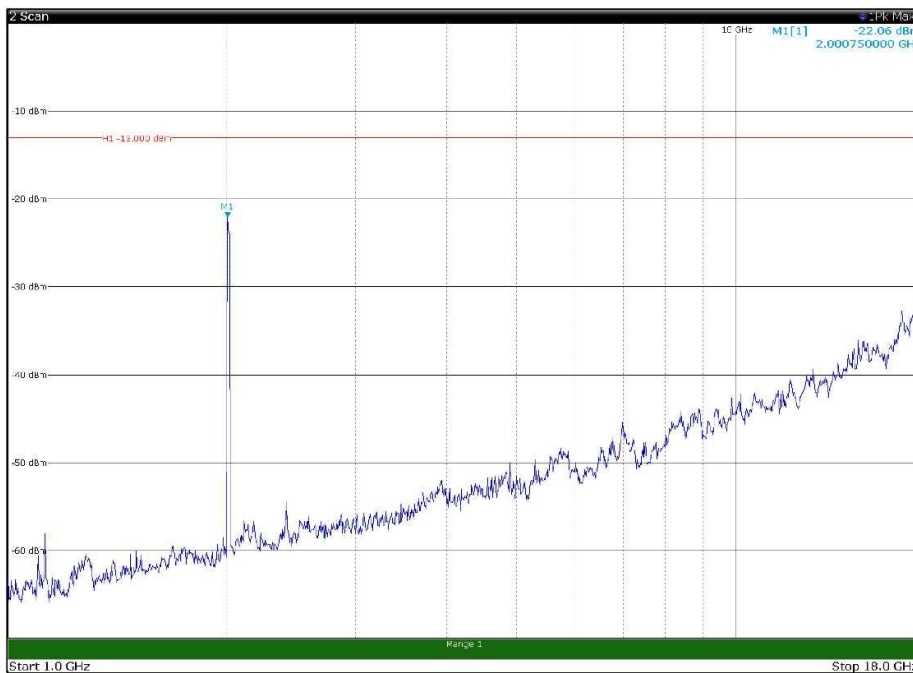

Channel: BOTTOM, Modulation: 256QAM,
 BW=15MHz, Range: 1GHz - 18GHz, Polarization: Horizontal

Channel: BOTTOM, Modulation: 256QAM,
 BW=15MHz, Range: 1GHz - 18GHz, Polarization: Vertical

Channel: BOTTOM, Modulation: 256QAM,
BW=15MHz, Range: 18GHz - 22.5GHz, Polarization: Horizontal

Channel: BOTTOM, Modulation: 256QAM,
BW=15MHz, Range: 18GHz - 22.5GHz, Polarization: Vertical

Channel: MIDDLE, Modulation: 256QAM,
BW=15MHz, Range: 30MHz - 1GHz, Polarization: Horizontal

Channel: MIDDLE, Modulation: 256QAM,
BW=15MHz, Range: 30MHz - 1GHz, Polarization: Vertical

Channel: MIDDLE, Modulation: 256QAM,
BW=15MHz, Range: 1GHz - 18GHz, Polarization: Horizontal

Channel: MIDDLE, Modulation: 256QAM,
BW=15MHz, Range: 1GHz - 18GHz, Polarization: Vertical

Channel: MIDDLE, Modulation: 256QAM,
BW=15MHz, Range: 18GHz - 22.5GHz, Polarization: Horizontal

Channel: MIDDLE, Modulation: 256QAM,
BW=15MHz, Range: 18GHz - 22.5GHz, Polarization: Vertical

Channel: TOP, Modulation: 256QAM,
BW=15MHz, Range: 30MHz - 1GHz, Polarization: Horizontal

Channel: TOP, Modulation: 256QAM,
BW=15MHz, Range: 30MHz - 1GHz, Polarization: Vertical