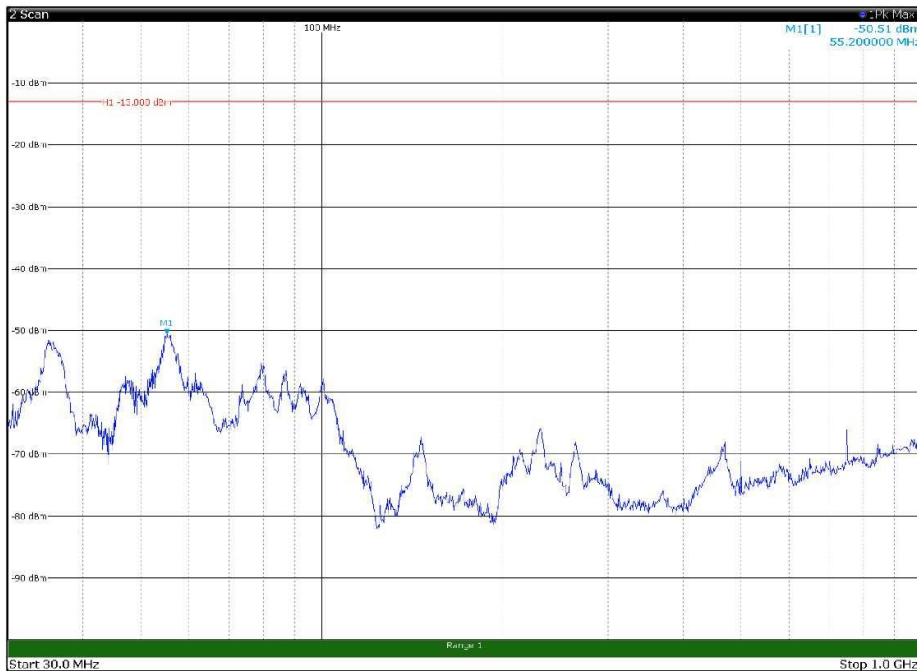

Channel: MIDDLE, Modulation: QPSK,
BW=20MHz, Range: 18GHz - 22.5GHz, Polarization: Vertical

Channel: TOP, Modulation: QPSK,
BW=20MHz, Range: 30MHz - 1GHz, Polarization: Horizontal

Channel: TOP, Modulation: QPSK,
BW=20MHz, Range: 30MHz - 1GHz, Polarization: Vertical

Channel: TOP, Modulation: QPSK,
BW=20MHz, Range: 1GHz - 18GHz, Polarization: Horizontal

Channel: TOP, Modulation: QPSK,
BW=20MHz, Range: 1GHz - 18GHz, Polarization: Vertical

Channel: TOP, Modulation: QPSK,
BW=20MHz, Range: 18GHz - 22.5GHz, Polarization: Horizontal

Channel: TOP, Modulation: QPSK,
BW=20MHz, Range: 18GHz - 22.5GHz, Polarization: Vertical

Channel: BOTTOM, Modulation: 16QAM,
BW=20MHz, Range: 30MHz - 1GHz, Polarization: Horizontal

Channel: BOTTOM, Modulation: 16QAM,
BW=20MHz, Range: 30MHz - 1GHz, Polarization: Vertical