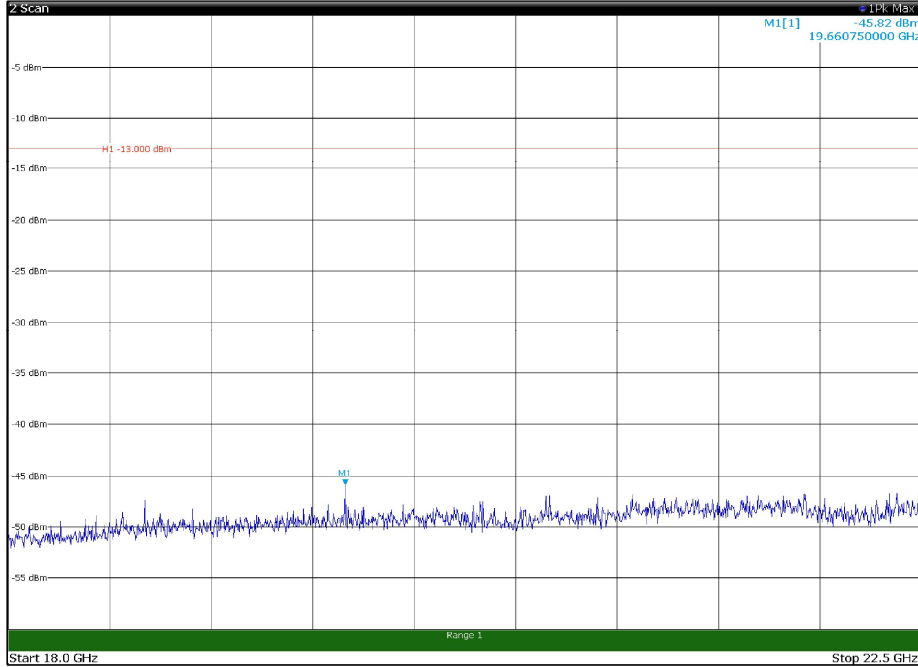

Channel: TOP, Modulation: 256QAM,
BW=15MHz, Range: 18GHz - 22.5GHz, Polarization: Vertical

Channel: BOTTOM, Modulation: QPSK,
 BW=20MHz, Range: 30MHz - 1GHz, Polarization: Horizontal

Channel: BOTTOM, Modulation: QPSK,
 BW=20MHz, Range: 30MHz - 1GHz, Polarization: Vertical

Channel: BOTTOM, Modulation: QPSK,
 BW=20MHz, Range: 1GHz - 18GHz, Polarization: Horizontal

Channel: BOTTOM, Modulation: QPSK,
 BW=20MHz, Range: 1GHz - 18GHz, Polarization: Vertical

Channel: BOTTOM, Modulation: QPSK,
BW=20MHz, Range: 18GHz - 22.5GHz, Polarization: Horizontal