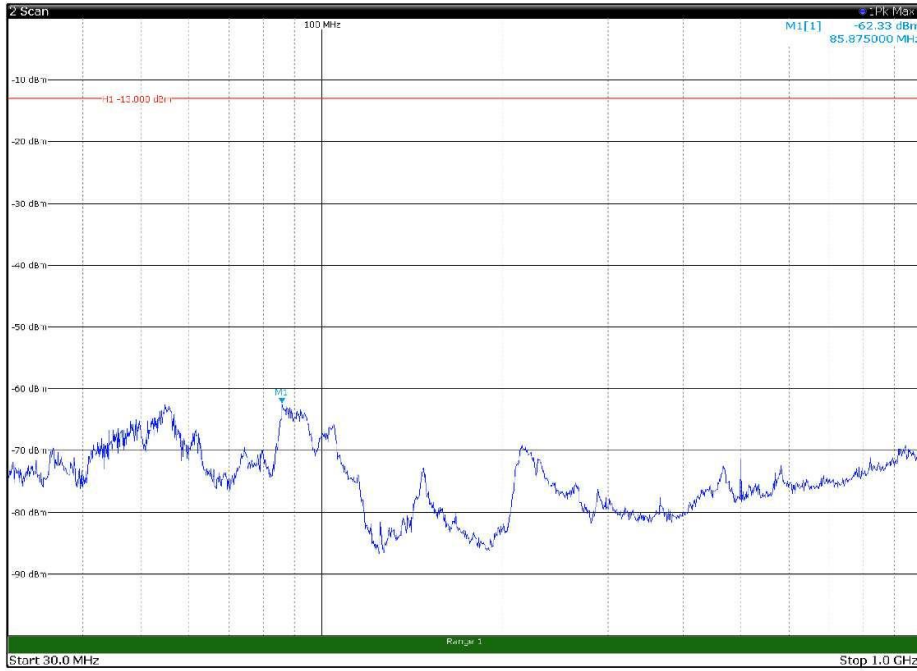

Channel: BOTTOM, Modulation: QPSK,
BW=20MHz, Range: 18GHz - 22.5GHz, Polarization: Vertical

Channel: MIDDLE, Modulation: QPSK,
BW=20MHz, Range: 30MHz - 1GHz, Polarization: Horizontal

Channel: MIDDLE, Modulation: QPSK,
BW=20MHz, Range: 30MHz - 1GHz, Polarization: Vertical

Channel: MIDDLE, Modulation: QPSK,
BW=20MHz, Range: 1GHz - 18GHz, Polarization: Horizontal

Channel: MIDDLE, Modulation: QPSK,
BW=20MHz, Range: 1GHz - 18GHz, Polarization: Vertical

Channel: MIDDLE, Modulation: QPSK,
BW=20MHz, Range: 18GHz - 22.5GHz, Polarization: Horizontal

Channel: MIDDLE, Modulation: QPSK,
BW=20MHz, Range: 18GHz - 22.5GHz, Polarization: Vertical

Channel: TOP, Modulation: QPSK,
BW=20MHz, Range: 30MHz - 1GHz, Polarization: Horizontal

Channel: TOP, Modulation: QPSK,
BW=20MHz, Range: 30MHz - 1GHz, Polarization: Vertical