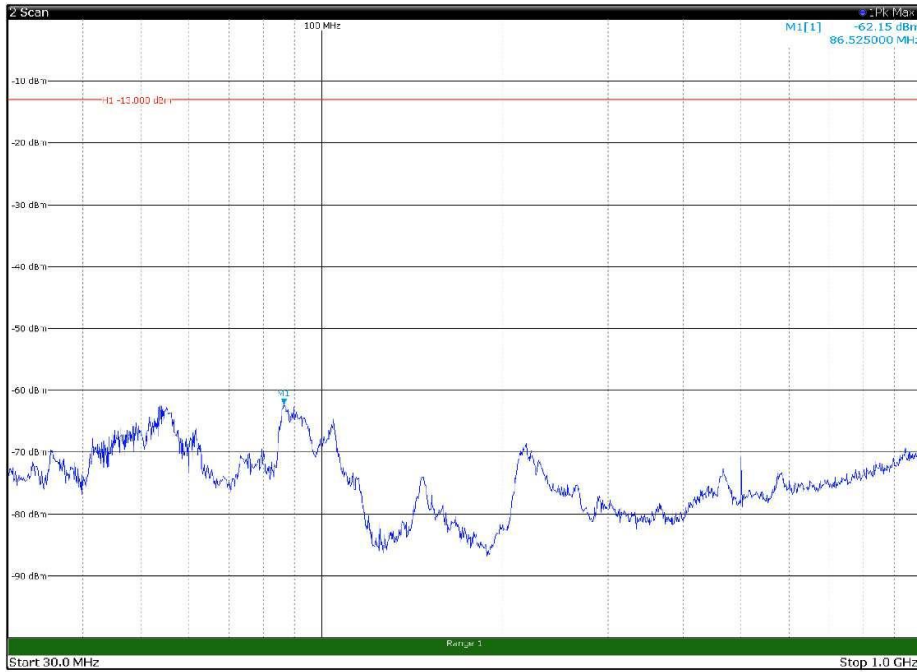

Channel: MIDDLE, Modulation: 256QAM,
BW=15MHz, Range: 18GHz - 22.5GHz, Polarization: Vertical

Channel: TOP, Modulation: 256QAM,
BW=15MHz, Range: 30MHz - 1GHz, Polarization: Horizontal

Channel: TOP, Modulation: 256QAM,
BW=15MHz, Range: 30MHz - 1GHz, Polarization: Vertical

Channel: TOP, Modulation: 256QAM,
BW=15MHz, Range: 1GHz - 18GHz, Polarization: Horizontal

Channel: TOP, Modulation: 256QAM,
BW=15MHz, Range: 1GHz - 18GHz, Polarization: Vertical

Channel: TOP, Modulation: 256QAM,
BW=15MHz, Range: 18GHz - 22.5GHz, Polarization: Horizontal

Channel: TOP, Modulation: 256QAM,
BW=15MHz, Range: 18GHz - 22.5GHz, Polarization: Vertical

Channel: BOTTOM, Modulation: QPSK,
 BW=20MHz, Range: 30MHz - 1GHz, Polarization: Horizontal

Channel: BOTTOM, Modulation: QPSK,
 BW=20MHz, Range: 30MHz - 1GHz, Polarization: Vertical

Channel: BOTTOM, Modulation: QPSK,
 BW=20MHz, Range: 1GHz - 18GHz, Polarization: Horizontal

Channel: BOTTOM, Modulation: QPSK,
 BW=20MHz, Range: 1GHz - 18GHz, Polarization: Vertical

Channel: BOTTOM, Modulation: QPSK,
BW=20MHz, Range: 18GHz - 22.5GHz, Polarization: Horizontal