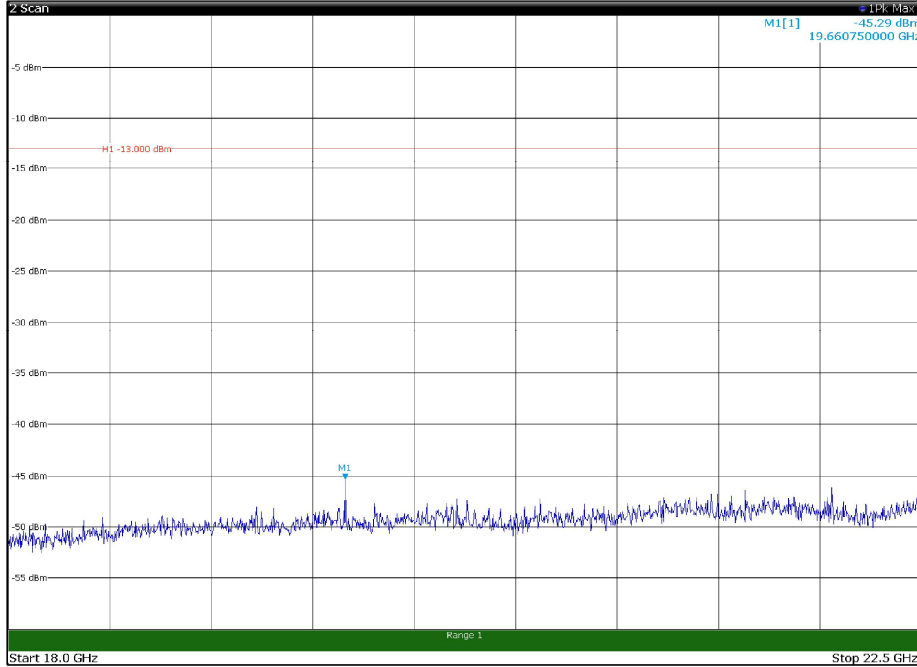

Channel: TOP, Modulation: 64QAM,
BW=15MHz, Range: 1GHz - 18GHz, Polarization: Horizontal

Channel: TOP, Modulation: 64QAM,
BW=15MHz, Range: 1GHz - 18GHz, Polarization: Vertical

Channel: TOP, Modulation: 64QAM,
BW=15MHz, Range: 18GHz - 22.5GHz, Polarization: Horizontal

Channel: TOP, Modulation: 64QAM,
BW=15MHz, Range: 18GHz - 22.5GHz, Polarization: Vertical

Channel: BOTTOM, Modulation: 256QAM,
BW=15MHz, Range: 30MHz - 1GHz, Polarization: Horizontal

Channel: BOTTOM, Modulation: 256QAM,
BW=15MHz, Range: 30MHz - 1GHz, Polarization: Vertical

Channel: BOTTOM, Modulation: 256QAM,
 BW=15MHz, Range: 1GHz - 18GHz, Polarization: Horizontal

Channel: BOTTOM, Modulation: 256QAM,
 BW=15MHz, Range: 1GHz - 18GHz, Polarization: Vertical

Channel: BOTTOM, Modulation: 256QAM,
BW=15MHz, Range: 18GHz - 22.5GHz, Polarization: Horizontal