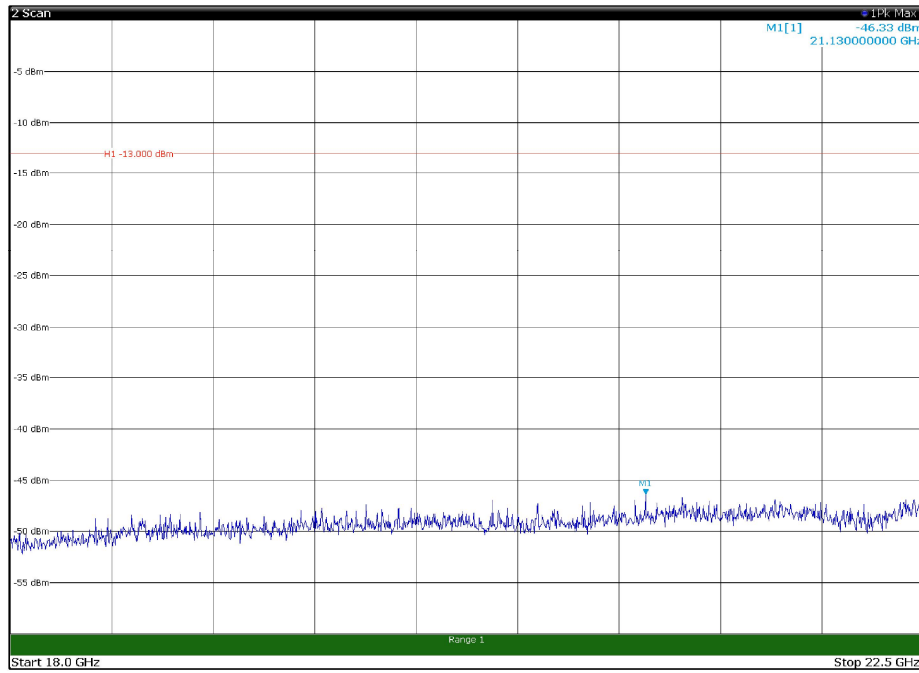

Channel: BOTTOM, Modulation: QPSK,
BW=20MHz, Range: 18GHz - 22.5GHz, Polarization: Vertical

Channel: MIDDLE, Modulation: QPSK,
BW=20MHz, Range: 30MHz - 1GHz, Polarization: Horizontal

Channel: MIDDLE, Modulation: QPSK,
BW=20MHz, Range: 30MHz - 1GHz, Polarization: Vertical

Channel: MIDDLE, Modulation: QPSK,
BW=20MHz, Range: 1GHz - 18GHz, Polarization: Horizontal

Channel: MIDDLE, Modulation: QPSK,
BW=20MHz, Range: 1GHz - 18GHz, Polarization: Vertical

Channel: MIDDLE, Modulation: QPSK,
BW=20MHz, Range: 18GHz - 22.5GHz, Polarization: Horizontal