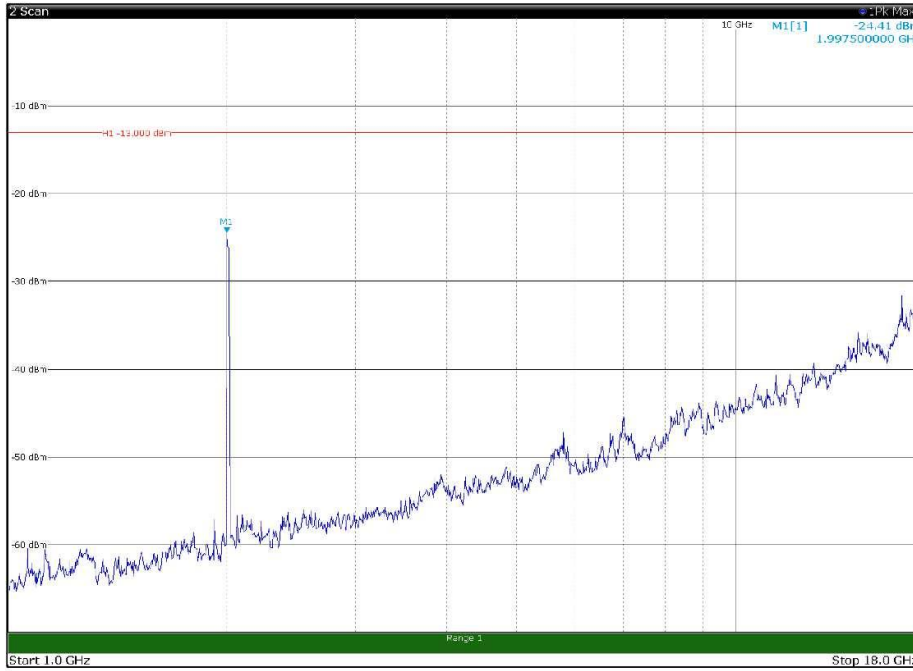

Channel: MIDDLE, Modulation: 256QAM,
BW=15MHz, Range: 18GHz - 22.5GHz, Polarization: Vertical

Channel: TOP, Modulation: 256QAM,
BW=15MHz, Range: 30MHz - 1GHz, Polarization: Horizontal

Channel: TOP, Modulation: 256QAM,
BW=15MHz, Range: 30MHz - 1GHz, Polarization: Vertical

Channel: TOP, Modulation: 256QAM,
BW=15MHz, Range: 1GHz - 18GHz, Polarization: Horizontal

Channel: TOP, Modulation: 256QAM,
BW=15MHz, Range: 1GHz - 18GHz, Polarization: Vertical

Channel: TOP, Modulation: 256QAM,
BW=15MHz, Range: 18GHz - 22.5GHz, Polarization: Horizontal

Channel: TOP, Modulation: 256QAM,
BW=15MHz, Range: 18GHz - 22.5GHz, Polarization: Vertical

Channel: BOTTOM, Modulation: QPSK,
 BW=20MHz, Range: 30MHz - 1GHz, Polarization: Horizontal

Channel: BOTTOM, Modulation: QPSK,
 BW=20MHz, Range: 30MHz - 1GHz, Polarization: Vertical

Channel: BOTTOM, Modulation: QPSK,
 BW=20MHz, Range: 1GHz - 18GHz, Polarization: Horizontal

Channel: BOTTOM, Modulation: QPSK,
 BW=20MHz, Range: 1GHz - 18GHz, Polarization: Vertical

Channel: BOTTOM, Modulation: QPSK,
BW=20MHz, Range: 18GHz - 22.5GHz, Polarization: Horizontal