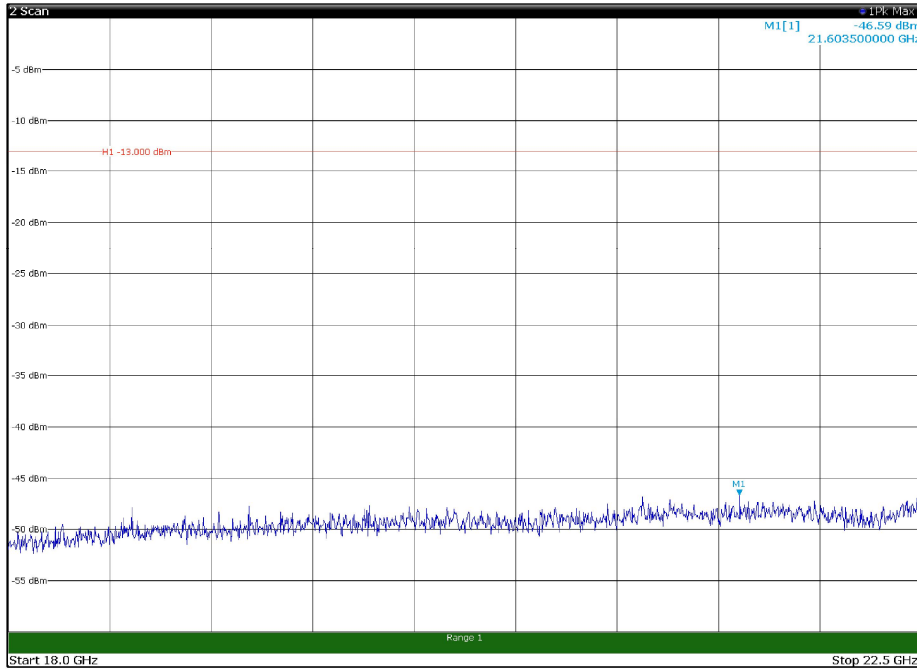

Channel: BOTTOM, Modulation: 16QAM,
BW=15MHz, Range: 18GHz - 22.5GHz, Polarization: Horizontal

Channel: BOTTOM, Modulation: 16QAM,
BW=15MHz, Range: 18GHz - 22.5GHz, Polarization: Vertical

Channel: MIDDLE, Modulation: 16QAM,
BW=15MHz, Range: 30MHz - 1GHz, Polarization: Horizontal

Channel: MIDDLE, Modulation: 16QAM,
BW=15MHz, Range: 30MHz - 1GHz, Polarization: Vertical

Channel: MIDDLE, Modulation: 16QAM,
 BW=15MHz, Range: 1GHz - 18GHz, Polarization: Horizontal

Channel: MIDDLE, Modulation: 16QAM,
 BW=15MHz, Range: 1GHz - 18GHz, Polarization: Vertical