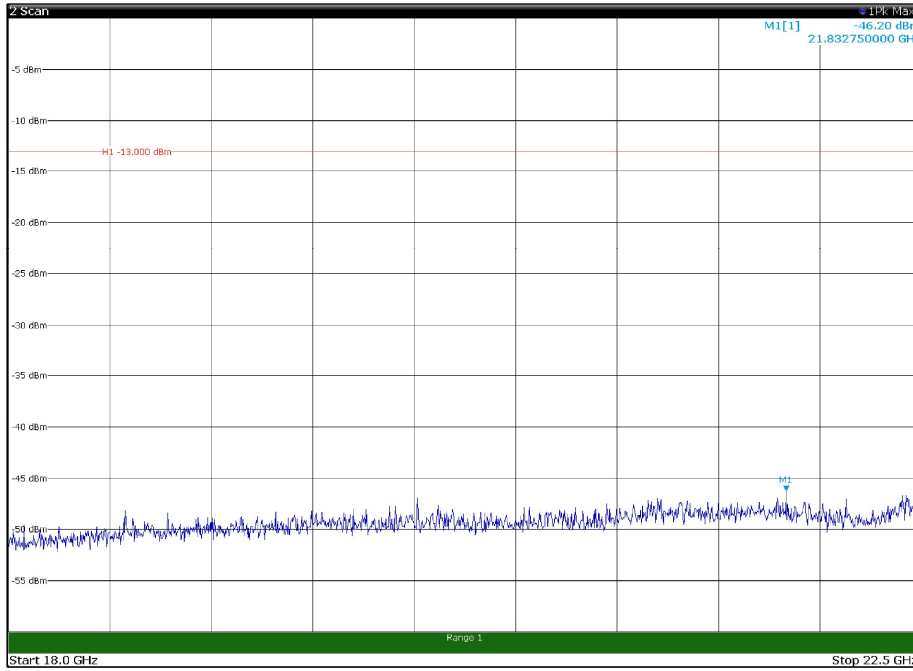

Channel: BOTTOM, Modulation: QPSK,
BW=15MHz, Range: 18GHz - 22.5GHz, Polarization: Horizontal

Channel: BOTTOM, Modulation: QPSK,
BW=15MHz, Range: 18GHz - 22.5GHz, Polarization: Vertical

Channel: MIDDLE, Modulation: QPSK,
BW=15MHz, Range: 30MHz - 1GHz, Polarization: Horizontal

Channel: MIDDLE, Modulation: QPSK,
BW=15MHz, Range: 30MHz - 1GHz, Polarization: Vertical

Channel: MIDDLE, Modulation: QPSK,
 BW=15MHz, Range: 1GHz - 18GHz, Polarization: Horizontal

Channel: MIDDLE, Modulation: QPSK,
 BW=15MHz, Range: 1GHz - 18GHz, Polarization: Vertical