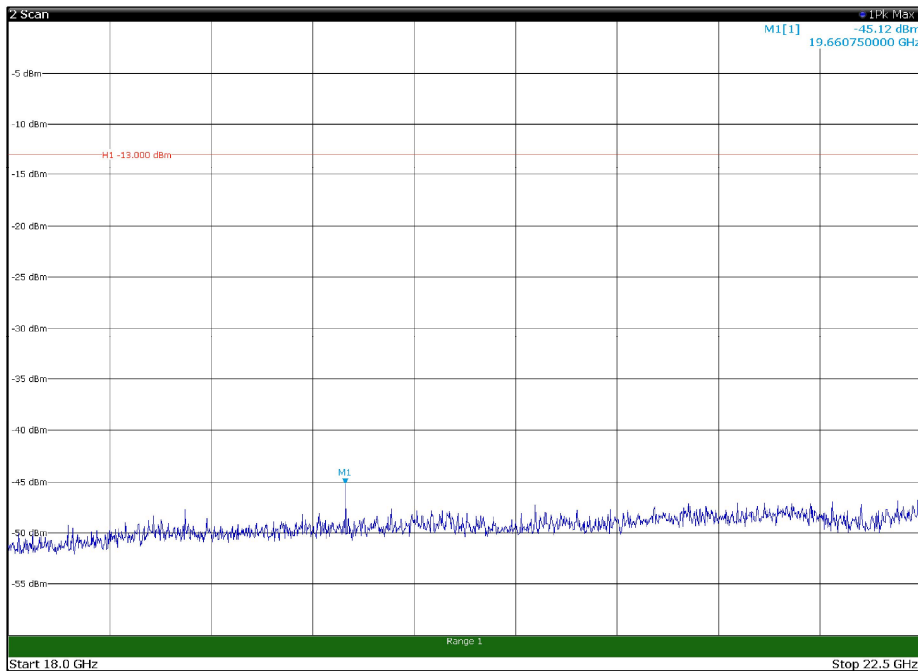

Channel: MIDDLE, Modulation: 16QAM,
BW=15MHz, Range: 18GHz - 22.5GHz, Polarization: Horizontal

Channel: MIDDLE, Modulation: 16QAM,
BW=15MHz, Range: 18GHz - 22.5GHz, Polarization: Vertical

Channel: TOP, Modulation: 16QAM,
BW=15MHz, Range: 30MHz - 1GHz, Polarization: Horizontal

Channel: TOP, Modulation: 16QAM,
BW=15MHz, Range: 30MHz - 1GHz, Polarization: Vertical

Channel: TOP, Modulation: 16QAM,
BW=15MHz, Range: 1GHz - 18GHz, Polarization: Horizontal

Channel: TOP, Modulation: 16QAM,
BW=15MHz, Range: 1GHz - 18GHz, Polarization: Vertical

Channel: TOP, Modulation: 16QAM,
BW=15MHz, Range: 18GHz - 22.5GHz, Polarization: Horizontal

Channel: TOP, Modulation: 16QAM,
BW=15MHz, Range: 18GHz - 22.5GHz, Polarization: Vertical

Channel: BOTTOM, Modulation: 64QAM,
BW=15MHz, Range: 30MHz - 1GHz, Polarization: Horizontal