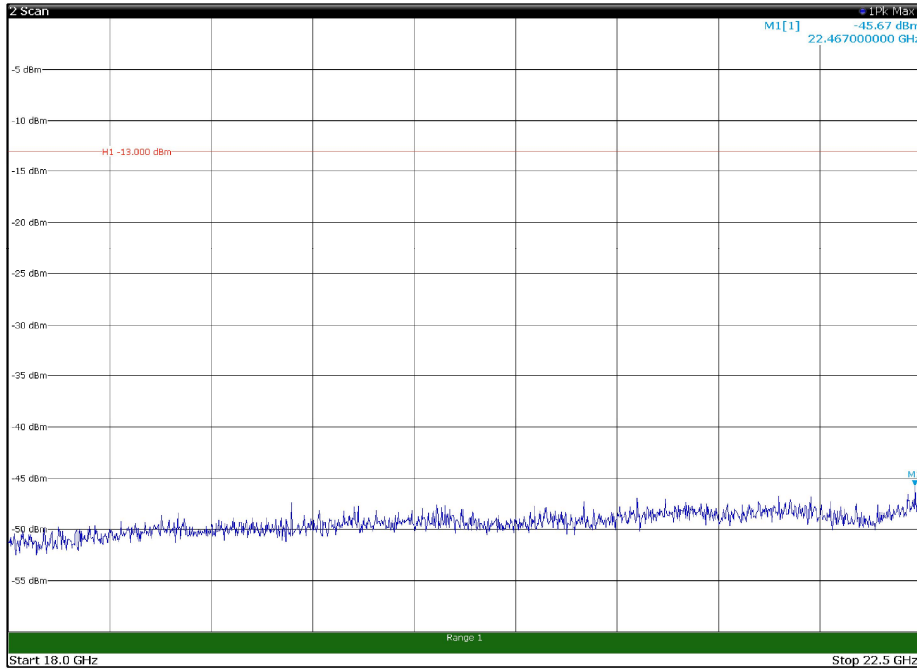

Channel: TOP, Modulation: 16QAM,
BW=15MHz, Range: 30MHz - 1GHz, Polarization: Vertical

Channel: TOP, Modulation: 16QAM,
BW=15MHz, Range: 1GHz - 18GHz, Polarization: Horizontal

Channel: TOP, Modulation: 16QAM,
BW=15MHz, Range: 1GHz - 18GHz, Polarization: Vertical

Channel: TOP, Modulation: 16QAM,
BW=15MHz, Range: 18GHz - 22.5GHz, Polarization: Horizontal

Channel: TOP, Modulation: 16QAM,
BW=15MHz, Range: 18GHz - 22.5GHz, Polarization: Vertical

Channel: BOTTOM, Modulation: 64QAM,
BW=15MHz, Range: 30MHz - 1GHz, Polarization: Horizontal

Channel: BOTTOM, Modulation: 64QAM,
BW=15MHz, Range: 30MHz - 1GHz, Polarization: Vertical

Channel: BOTTOM, Modulation: 64QAM,
BW=15MHz, Range: 1GHz - 18GHz, Polarization: Horizontal

Channel: BOTTOM, Modulation: 64QAM,
BW=15MHz, Range: 1GHz - 18GHz, Polarization: Vertical