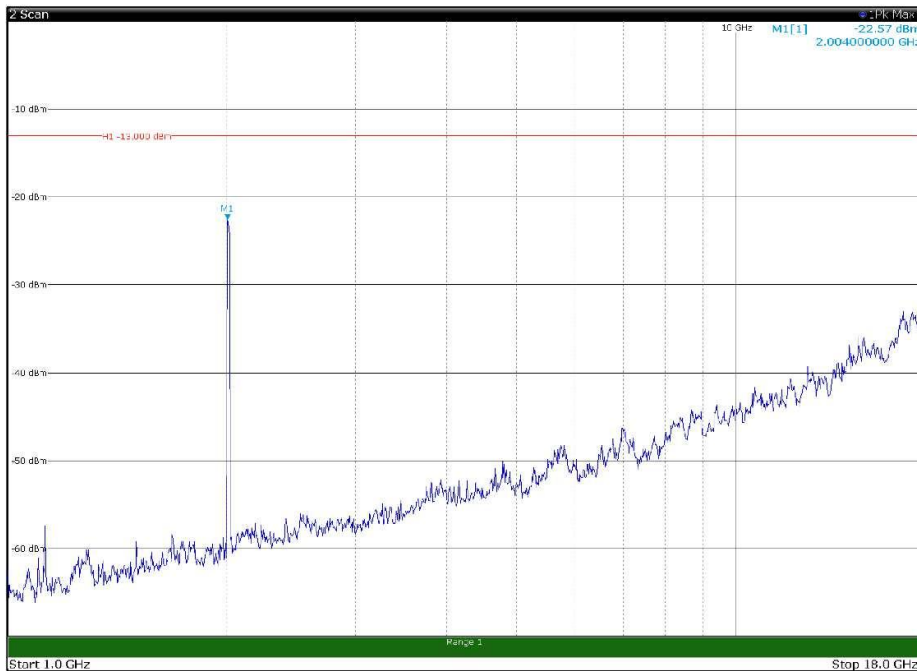

Channel: BOTTOM, Modulation: QPSK,
BW=15MHz, Range: 18GHz - 22.5GHz, Polarization: Horizontal

Channel: BOTTOM, Modulation: QPSK,
BW=15MHz, Range: 18GHz - 22.5GHz, Polarization: Vertical

Channel: MIDDLE, Modulation: QPSK,
BW=15MHz, Range: 30MHz - 1GHz, Polarization: Horizontal

Channel: MIDDLE, Modulation: QPSK,
BW=15MHz, Range: 30MHz - 1GHz, Polarization: Vertical

Channel: MIDDLE, Modulation: QPSK,
 BW=15MHz, Range: 1GHz - 18GHz, Polarization: Horizontal

Channel: MIDDLE, Modulation: QPSK,
 BW=15MHz, Range: 1GHz - 18GHz, Polarization: Vertical

Channel: MIDDLE, Modulation: QPSK,
BW=15MHz, Range: 18GHz - 22.5GHz, Polarization: Horizontal

Channel: MIDDLE, Modulation: QPSK,
BW=15MHz, Range: 18GHz - 22.5GHz, Polarization: Vertical

Channel: TOP, Modulation: QPSK,
BW=15MHz, Range: 30MHz - 1GHz, Polarization: Horizontal