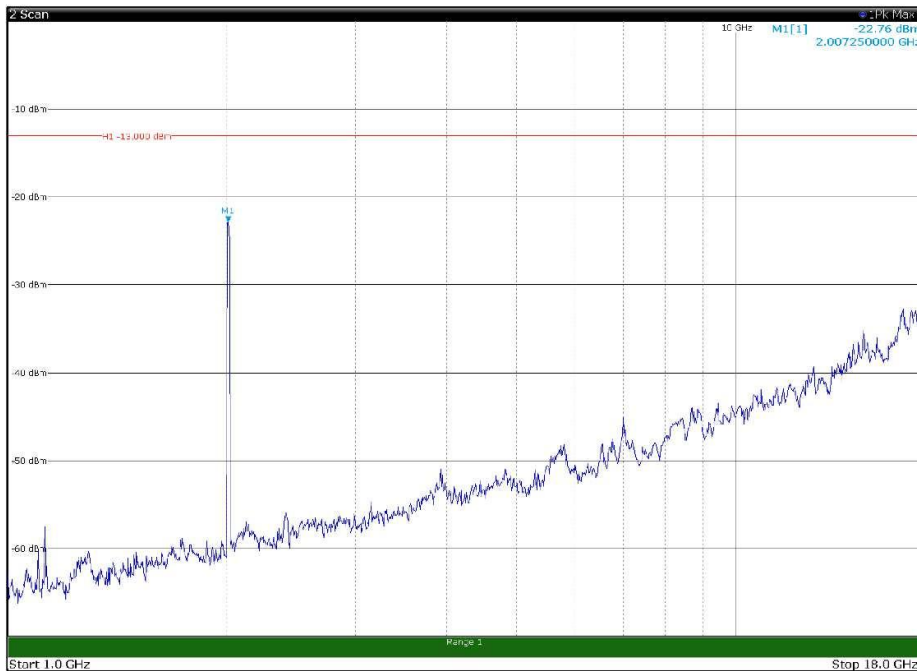

Channel: BOTTOM, Modulation: 64QAM,
BW=15MHz, Range: 30MHz - 1GHz, Polarization: Vertical

Channel: BOTTOM, Modulation: 64QAM,
BW=15MHz, Range: 1GHz - 18GHz, Polarization: Horizontal

Channel: BOTTOM, Modulation: 64QAM,
BW=15MHz, Range: 1GHz - 18GHz, Polarization: Vertical

Channel: BOTTOM, Modulation: 64QAM,
BW=15MHz, Range: 18GHz - 22.5GHz, Polarization: Horizontal

Channel: BOTTOM, Modulation: 64QAM,
BW=15MHz, Range: 18GHz - 22.5GHz, Polarization: Vertical

Channel: MIDDLE, Modulation: 64QAM,
BW=15MHz, Range: 1GHz - 18GHz, Polarization: Horizontal

Channel: MIDDLE, Modulation: 64QAM,
BW=15MHz, Range: 1GHz - 18GHz, Polarization: Vertical

Channel: TOP, Modulation: 64QAM,
BW=15MHz, Range: 30MHz - 1GHz, Polarization: Horizontal

Channel: TOP, Modulation: 64QAM,
BW=15MHz, Range: 30MHz - 1GHz, Polarization: Vertical