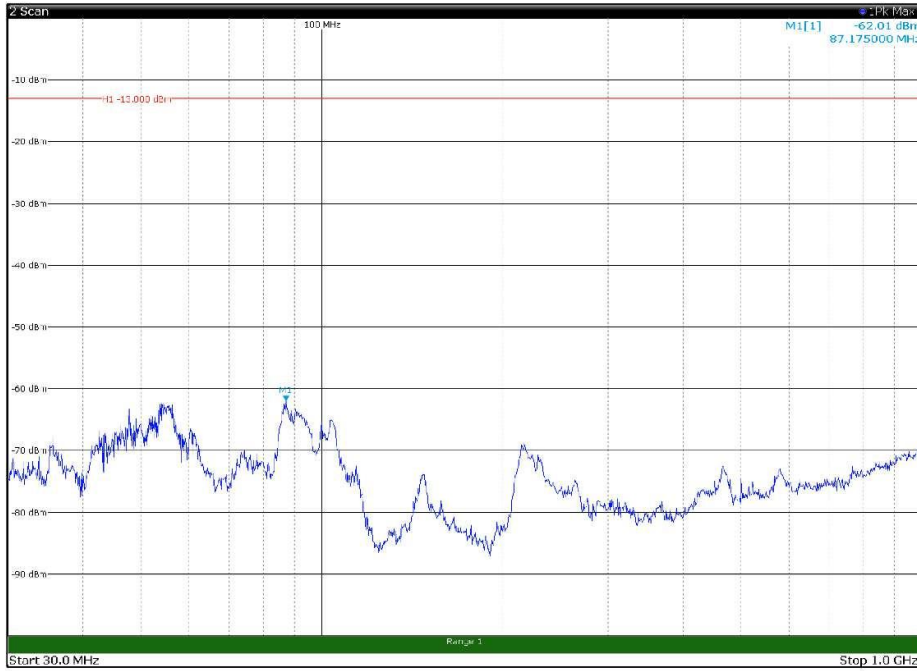

Channel: MIDDLE, Modulation: 16QAM,
BW=15MHz, Range: 18GHz - 22.5GHz, Polarization: Horizontal

Channel: MIDDLE, Modulation: 16QAM,
BW=15MHz, Range: 18GHz - 22.5GHz, Polarization: Vertical

Channel: TOP, Modulation: 16QAM,
BW=15MHz, Range: 30MHz - 1GHz, Polarization: Horizontal

Channel: TOP, Modulation: 16QAM,
BW=15MHz, Range: 30MHz - 1GHz, Polarization: Vertical

Channel: TOP, Modulation: 16QAM,
BW=15MHz, Range: 1GHz - 18GHz, Polarization: Horizontal

Channel: TOP, Modulation: 16QAM,
BW=15MHz, Range: 1GHz - 18GHz, Polarization: Vertical

Channel: TOP, Modulation: 16QAM,
BW=15MHz, Range: 18GHz - 22.5GHz, Polarization: Horizontal

Channel: TOP, Modulation: 16QAM,
BW=15MHz, Range: 18GHz - 22.5GHz, Polarization: Vertical

Channel: BOTTOM, Modulation: 64QAM,
BW=15MHz, Range: 30MHz - 1GHz, Polarization: Horizontal

Channel: BOTTOM, Modulation: 64QAM,
BW=15MHz, Range: 30MHz - 1GHz, Polarization: Vertical

Channel: BOTTOM, Modulation: 64QAM,
BW=15MHz, Range: 1GHz - 18GHz, Polarization: Horizontal

Channel: BOTTOM, Modulation: 64QAM,
BW=15MHz, Range: 1GHz - 18GHz, Polarization: Vertical