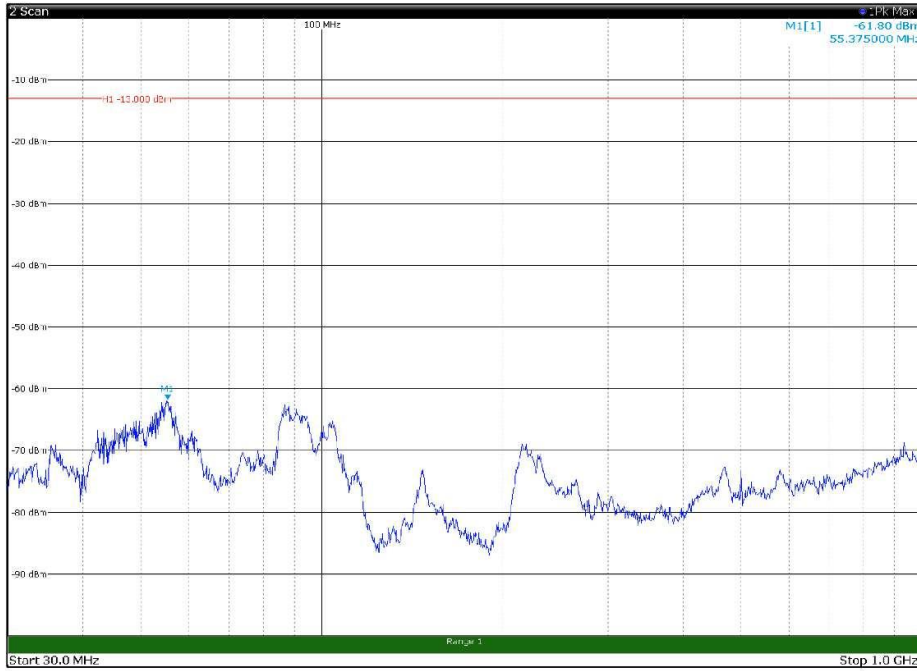

Channel: TOP, Modulation: 16QAM,
BW=15MHz, Range: 18GHz - 22.5GHz, Polarization: Horizontal

Channel: TOP, Modulation: 16QAM,
BW=15MHz, Range: 18GHz - 22.5GHz, Polarization: Vertical

Channel: BOTTOM, Modulation: 64QAM,
BW=15MHz, Range: 30MHz - 1GHz, Polarization: Horizontal

Channel: BOTTOM, Modulation: 64QAM,
BW=15MHz, Range: 30MHz - 1GHz, Polarization: Vertical

Channel: BOTTOM, Modulation: 64QAM,
BW=15MHz, Range: 1GHz - 18GHz, Polarization: Horizontal

Channel: BOTTOM, Modulation: 64QAM,
BW=15MHz, Range: 1GHz - 18GHz, Polarization: Vertical

Channel: BOTTOM, Modulation: 64QAM,
BW=15MHz, Range: 18GHz - 22.5GHz, Polarization: Horizontal

Channel: BOTTOM, Modulation: 64QAM,
BW=15MHz, Range: 18GHz - 22.5GHz, Polarization: Vertical

Channel: MIDDLE, Modulation: 64QAM,
BW=15MHz, Range: 1GHz - 18GHz, Polarization: Horizontal

Channel: MIDDLE, Modulation: 64QAM,
BW=15MHz, Range: 1GHz - 18GHz, Polarization: Vertical

Channel: TOP, Modulation: 64QAM,
BW=15MHz, Range: 30MHz - 1GHz, Polarization: Horizontal

Channel: TOP, Modulation: 64QAM,
BW=15MHz, Range: 30MHz - 1GHz, Polarization: Vertical