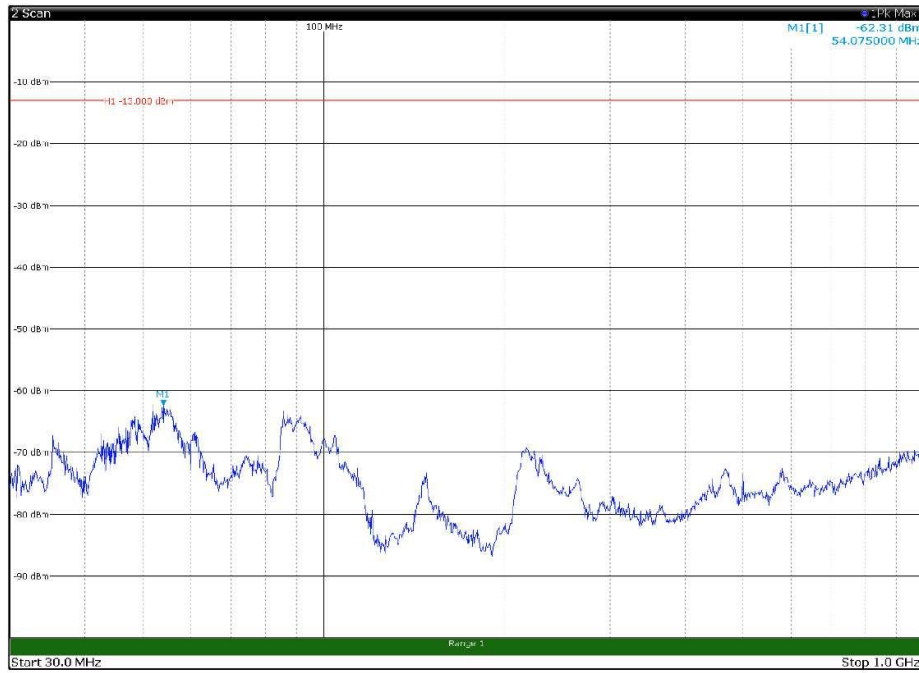

Channel: BOTTOM, Modulation: QPSK,
BW=15MHz, Range: 18GHz - 22.5GHz, Polarization: Horizontal

Channel: BOTTOM, Modulation: QPSK,
BW=15MHz, Range: 18GHz - 22.5GHz, Polarization: Vertical

Channel: MIDDLE, Modulation: QPSK,
BW=15MHz, Range: 30MHz - 1GHz, Polarization: Horizontal

Channel: MIDDLE, Modulation: QPSK,
BW=15MHz, Range: 30MHz - 1GHz, Polarization: Vertical

Channel: MIDDLE, Modulation: QPSK,
 BW=15MHz, Range: 1GHz - 18GHz, Polarization: Horizontal

Channel: MIDDLE, Modulation: QPSK,
 BW=15MHz, Range: 1GHz - 18GHz, Polarization: Vertical

Channel: MIDDLE, Modulation: QPSK,
BW=15MHz, Range: 18GHz - 22.5GHz, Polarization: Horizontal

Channel: MIDDLE, Modulation: QPSK,
BW=15MHz, Range: 18GHz - 22.5GHz, Polarization: Vertical

Channel: TOP, Modulation: QPSK,
BW=15MHz, Range: 30MHz - 1GHz, Polarization: Horizontal