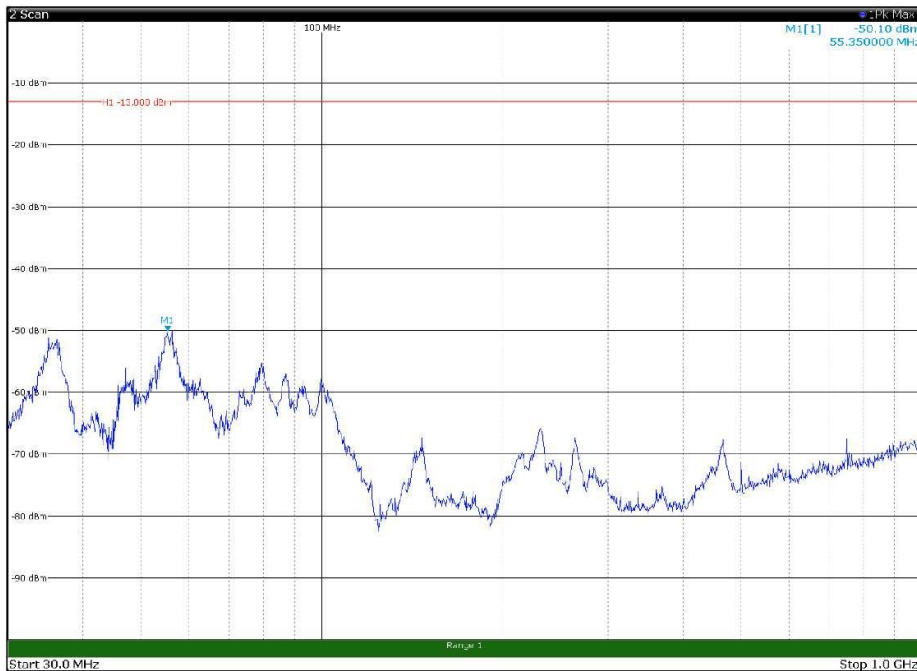

Channel: TOP, Modulation: QPSK,
 BW=15MHz, Range: 18GHz - 22.5GHz, Polarization: Horizontal

Channel: TOP, Modulation: QPSK,
 BW=15MHz, Range: 18GHz - 22.5GHz, Polarization: Vertical

Channel: BOTTOM, Modulation: 16QAM,
BW=15MHz, Range: 30MHz - 1GHz, Polarization: Horizontal

Channel: BOTTOM, Modulation: 16QAM,
BW=15MHz, Range: 30MHz - 1GHz, Polarization: Vertical

Channel: BOTTOM, Modulation: 16QAM,
BW=15MHz, Range: 1GHz - 18GHz, Polarization: Horizontal

Channel: BOTTOM, Modulation: 16QAM,
BW=15MHz, Range: 1GHz - 18GHz, Polarization: Vertical

Channel: BOTTOM, Modulation: 16QAM,
BW=15MHz, Range: 18GHz - 22.5GHz, Polarization: Horizontal

Channel: BOTTOM, Modulation: 16QAM,
BW=15MHz, Range: 18GHz - 22.5GHz, Polarization: Vertical

Channel: MIDDLE, Modulation: 16QAM,
BW=15MHz, Range: 30MHz - 1GHz, Polarization: Horizontal

Channel: MIDDLE, Modulation: 16QAM,
BW=15MHz, Range: 30MHz - 1GHz, Polarization: Vertical

Channel: MIDDLE, Modulation: 16QAM,
 BW=15MHz, Range: 1GHz - 18GHz, Polarization: Horizontal

Channel: MIDDLE, Modulation: 16QAM,
 BW=15MHz, Range: 1GHz - 18GHz, Polarization: Vertical