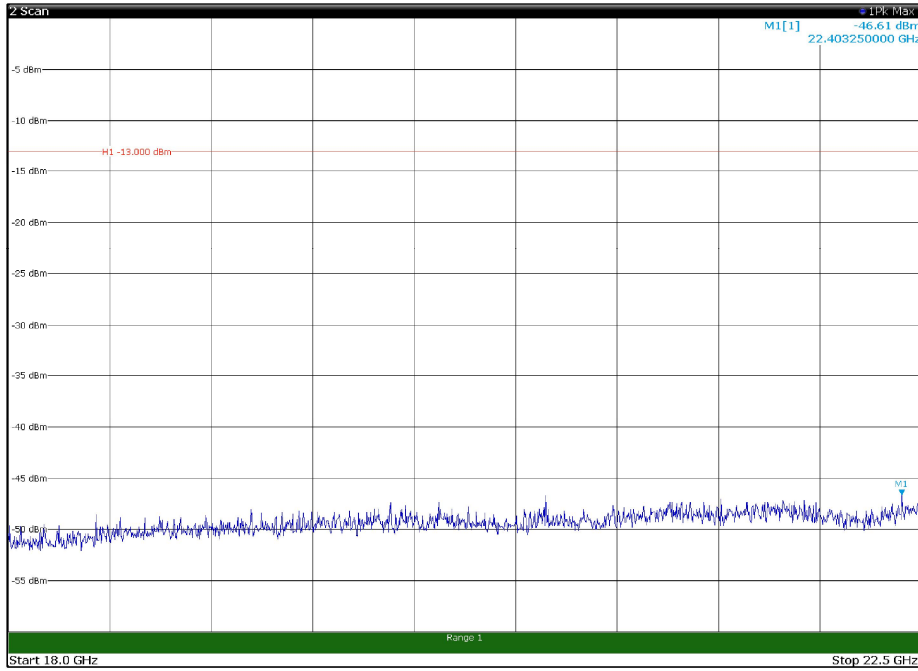

Channel: MIDDLE, Modulation: 16QAM,
BW=15MHz, Range: 18GHz - 22.5GHz, Polarization: Horizontal

Channel: MIDDLE, Modulation: 16QAM,
BW=15MHz, Range: 18GHz - 22.5GHz, Polarization: Vertical

Channel: TOP, Modulation: 16QAM,
BW=15MHz, Range: 30MHz - 1GHz, Polarization: Horizontal

Channel: TOP, Modulation: 16QAM,
BW=15MHz, Range: 30MHz - 1GHz, Polarization: Vertical

Channel: TOP, Modulation: 16QAM,
BW=15MHz, Range: 1GHz - 18GHz, Polarization: Horizontal

Channel: TOP, Modulation: 16QAM,
BW=15MHz, Range: 1GHz - 18GHz, Polarization: Vertical