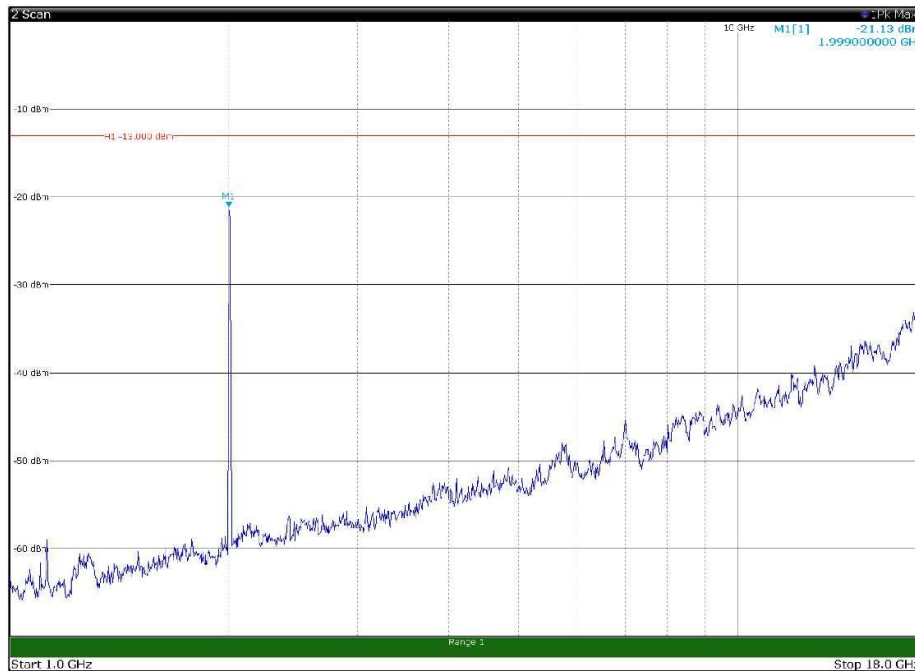

Channel: TOP, Modulation: 16QAM,
BW=15MHz, Range: 30MHz - 1GHz, Polarization: Vertical

Channel: TOP, Modulation: 16QAM,
BW=15MHz, Range: 1GHz - 18GHz, Polarization: Horizontal

Channel: TOP, Modulation: 16QAM,
BW=15MHz, Range: 1GHz - 18GHz, Polarization: Vertical

Channel: TOP, Modulation: 16QAM,
BW=15MHz, Range: 18GHz - 22.5GHz, Polarization: Horizontal

Channel: TOP, Modulation: 16QAM,
BW=15MHz, Range: 18GHz - 22.5GHz, Polarization: Vertical

Channel: BOTTOM, Modulation: 64QAM,
BW=15MHz, Range: 30MHz - 1GHz, Polarization: Horizontal

Channel: BOTTOM, Modulation: 64QAM,
BW=15MHz, Range: 30MHz - 1GHz, Polarization: Vertical

Channel: BOTTOM, Modulation: 64QAM,
BW=15MHz, Range: 1GHz - 18GHz, Polarization: Horizontal

Channel: BOTTOM, Modulation: 64QAM,
BW=15MHz, Range: 1GHz - 18GHz, Polarization: Vertical