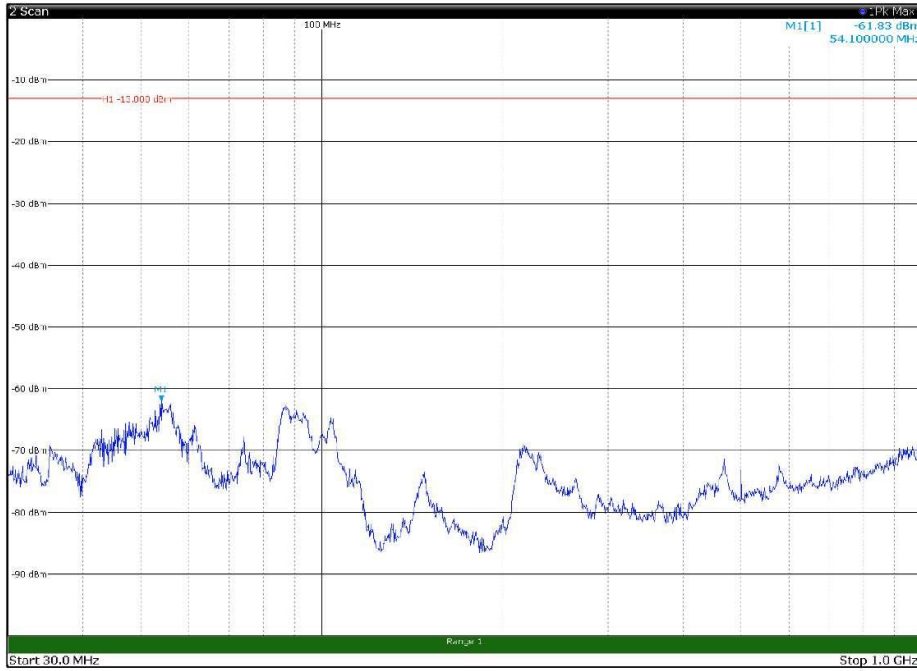

Channel: TOP, Modulation: 16QAM,
BW=15MHz, Range: 18GHz - 22.5GHz, Polarization: Horizontal

Channel: TOP, Modulation: 16QAM,
BW=15MHz, Range: 18GHz - 22.5GHz, Polarization: Vertical

Channel: BOTTOM, Modulation: 64QAM,
BW=15MHz, Range: 30MHz - 1GHz, Polarization: Horizontal

Channel: BOTTOM, Modulation: 64QAM,
BW=15MHz, Range: 30MHz - 1GHz, Polarization: Vertical

Channel: BOTTOM, Modulation: 64QAM,
BW=15MHz, Range: 1GHz - 18GHz, Polarization: Horizontal

Channel: BOTTOM, Modulation: 64QAM,
BW=15MHz, Range: 1GHz - 18GHz, Polarization: Vertical

Channel: BOTTOM, Modulation: 64QAM,
BW=15MHz, Range: 18GHz - 22.5GHz, Polarization: Horizontal

Channel: BOTTOM, Modulation: 64QAM,
BW=15MHz, Range: 18GHz - 22.5GHz, Polarization: Vertical

Channel: MIDDLE, Modulation: 64QAM,
BW=15MHz, Range: 1GHz - 18GHz, Polarization: Horizontal