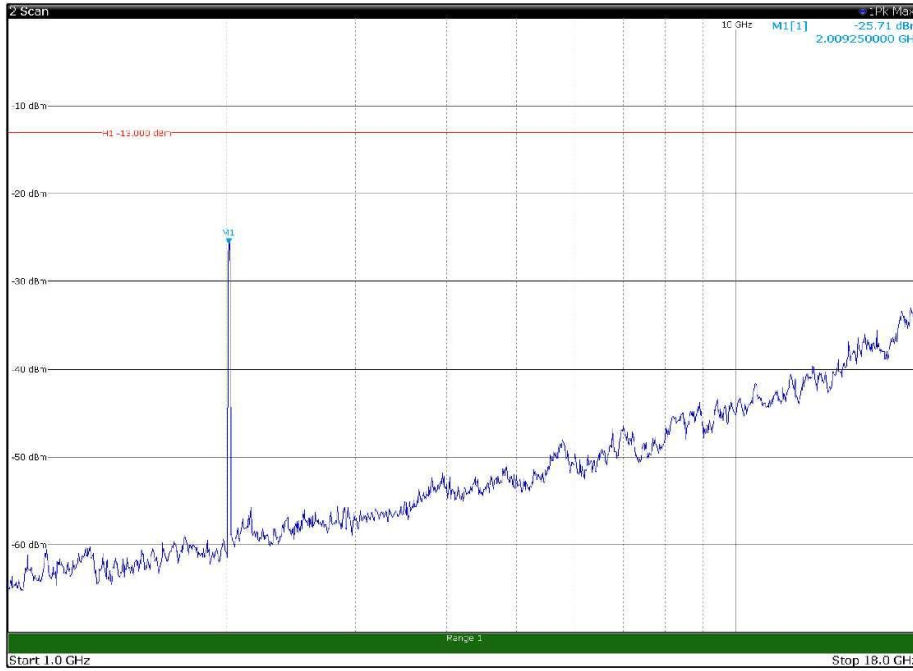

Channel: MIDDLE, Modulation: 16QAM,
BW=15MHz, Range: 30MHz - 1GHz, Polarization: Vertical

Channel: MIDDLE, Modulation: 16QAM,
 BW=15MHz, Range: 1GHz - 18GHz, Polarization: Horizontal

Channel: MIDDLE, Modulation: 16QAM,
 BW=15MHz, Range: 1GHz - 18GHz, Polarization: Vertical

Channel: MIDDLE, Modulation: 16QAM,
BW=15MHz, Range: 18GHz - 22.5GHz, Polarization: Horizontal

Channel: MIDDLE, Modulation: 16QAM,
BW=15MHz, Range: 18GHz - 22.5GHz, Polarization: Vertical

Channel: TOP, Modulation: 16QAM,
BW=15MHz, Range: 30MHz - 1GHz, Polarization: Horizontal

Channel: TOP, Modulation: 16QAM,
BW=15MHz, Range: 30MHz - 1GHz, Polarization: Vertical

Channel: TOP, Modulation: 16QAM,
BW=15MHz, Range: 1GHz - 18GHz, Polarization: Horizontal

Channel: TOP, Modulation: 16QAM,
BW=15MHz, Range: 1GHz - 18GHz, Polarization: Vertical

Channel: TOP, Modulation: 16QAM,
BW=15MHz, Range: 18GHz - 22.5GHz, Polarization: Horizontal

Channel: TOP, Modulation: 16QAM,
BW=15MHz, Range: 18GHz - 22.5GHz, Polarization: Vertical

Channel: BOTTOM, Modulation: 64QAM,
BW=15MHz, Range: 30MHz - 1GHz, Polarization: Horizontal