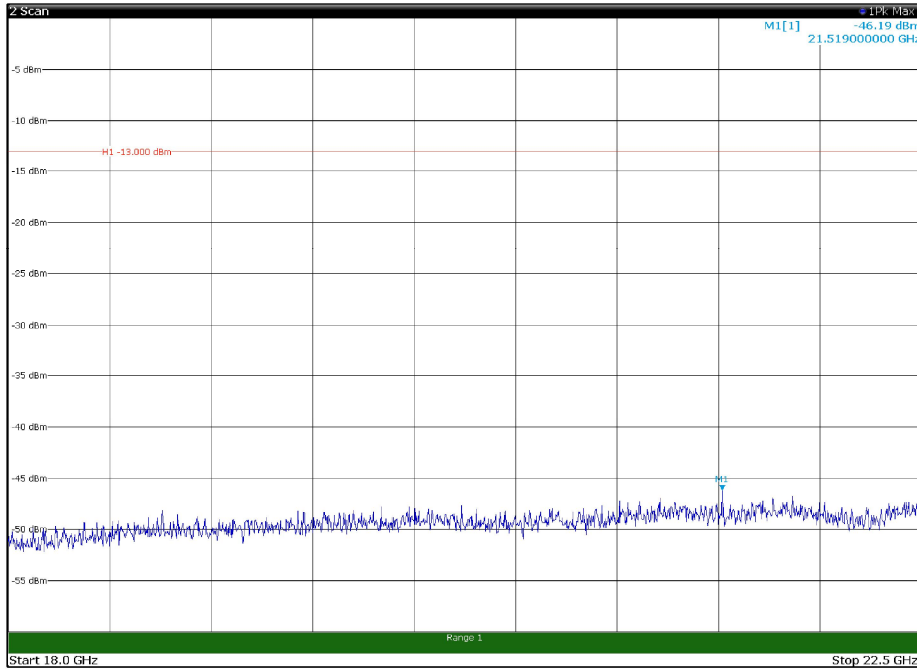

Channel: BOTTOM, Modulation: 64QAM,
BW=15MHz, Range: 18GHz - 22.5GHz, Polarization: Horizontal

Channel: BOTTOM, Modulation: 64QAM,
BW=15MHz, Range: 18GHz - 22.5GHz, Polarization: Vertical

Channel: MIDDLE, Modulation: 64QAM,
BW=15MHz, Range: 1GHz - 18GHz, Polarization: Horizontal

Channel: MIDDLE, Modulation: 64QAM,
BW=15MHz, Range: 1GHz - 18GHz, Polarization: Vertical

Channel: TOP, Modulation: 64QAM,
BW=15MHz, Range: 30MHz - 1GHz, Polarization: Horizontal

Channel: TOP, Modulation: 64QAM,
BW=15MHz, Range: 30MHz - 1GHz, Polarization: Vertical