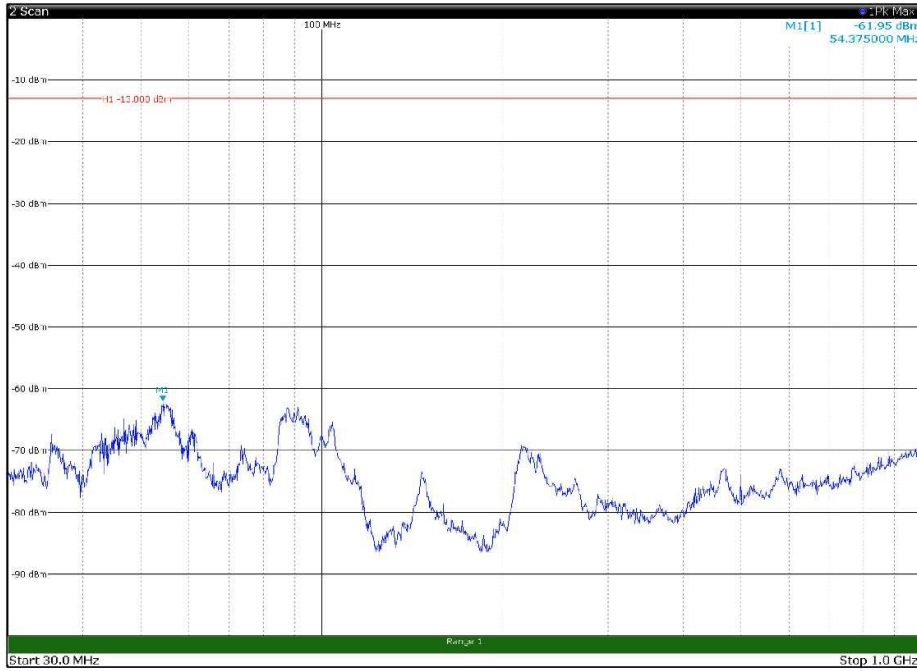

Channel: TOP, Modulation: QPSK,
 BW=15MHz, Range: 18GHz - 22.5GHz, Polarization: Horizontal

Channel: TOP, Modulation: QPSK,
 BW=15MHz, Range: 18GHz - 22.5GHz, Polarization: Vertical

Channel: BOTTOM, Modulation: 16QAM,
BW=15MHz, Range: 30MHz - 1GHz, Polarization: Horizontal

Channel: BOTTOM, Modulation: 16QAM,
BW=15MHz, Range: 30MHz - 1GHz, Polarization: Vertical

Channel: BOTTOM, Modulation: 16QAM,
BW=15MHz, Range: 1GHz - 18GHz, Polarization: Horizontal

Channel: BOTTOM, Modulation: 16QAM,
BW=15MHz, Range: 1GHz - 18GHz, Polarization: Vertical

Channel: BOTTOM, Modulation: 16QAM,
BW=15MHz, Range: 18GHz - 22.5GHz, Polarization: Horizontal

Channel: BOTTOM, Modulation: 16QAM,
BW=15MHz, Range: 18GHz - 22.5GHz, Polarization: Vertical

Channel: MIDDLE, Modulation: 16QAM,
BW=15MHz, Range: 30MHz - 1GHz, Polarization: Horizontal

Channel: MIDDLE, Modulation: 16QAM,
BW=15MHz, Range: 30MHz - 1GHz, Polarization: Vertical

Channel: MIDDLE, Modulation: 16QAM,
 BW=15MHz, Range: 1GHz - 18GHz, Polarization: Horizontal

Channel: MIDDLE, Modulation: 16QAM,
 BW=15MHz, Range: 1GHz - 18GHz, Polarization: Vertical