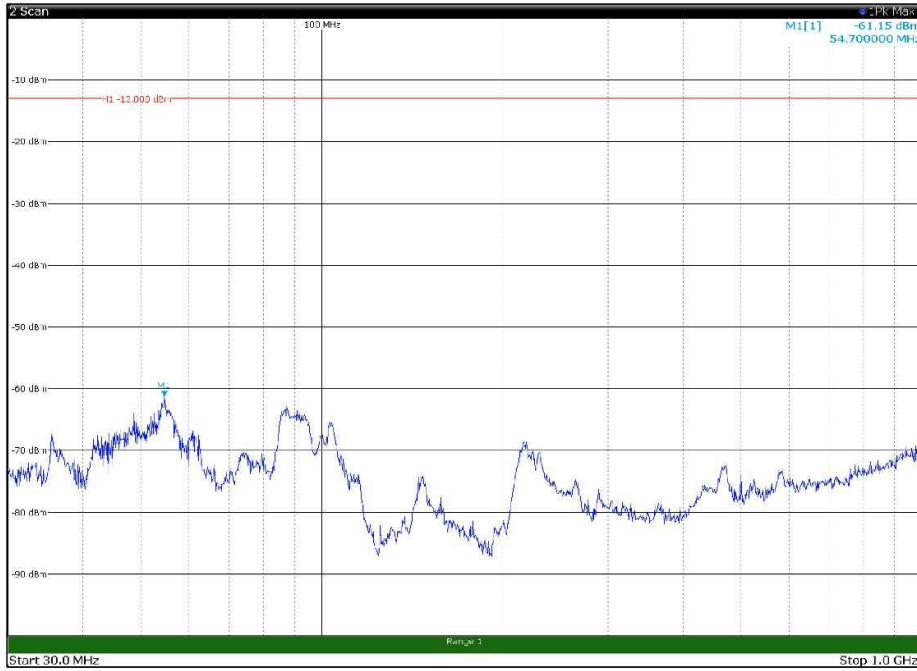

Channel: BOTTOM, Modulation: 16QAM,
BW=15MHz, Range: 18GHz - 22.5GHz, Polarization: Horizontal

Channel: BOTTOM, Modulation: 16QAM,
BW=15MHz, Range: 18GHz - 22.5GHz, Polarization: Vertical

Channel: MIDDLE, Modulation: 16QAM,
BW=15MHz, Range: 30MHz - 1GHz, Polarization: Horizontal

Channel: MIDDLE, Modulation: 16QAM,
BW=15MHz, Range: 30MHz - 1GHz, Polarization: Vertical

Channel: MIDDLE, Modulation: 16QAM,
 BW=15MHz, Range: 1GHz - 18GHz, Polarization: Horizontal

Channel: MIDDLE, Modulation: 16QAM,
 BW=15MHz, Range: 1GHz - 18GHz, Polarization: Vertical

Channel: MIDDLE, Modulation: 16QAM,
BW=15MHz, Range: 18GHz - 22.5GHz, Polarization: Horizontal

Channel: MIDDLE, Modulation: 16QAM,
BW=15MHz, Range: 18GHz - 22.5GHz, Polarization: Vertical

Channel: TOP, Modulation: 16QAM,
BW=15MHz, Range: 30MHz - 1GHz, Polarization: Horizontal

Channel: TOP, Modulation: 16QAM,
BW=15MHz, Range: 30MHz - 1GHz, Polarization: Vertical

Channel: TOP, Modulation: 16QAM,
BW=15MHz, Range: 1GHz - 18GHz, Polarization: Horizontal

Channel: TOP, Modulation: 16QAM,
BW=15MHz, Range: 1GHz - 18GHz, Polarization: Vertical