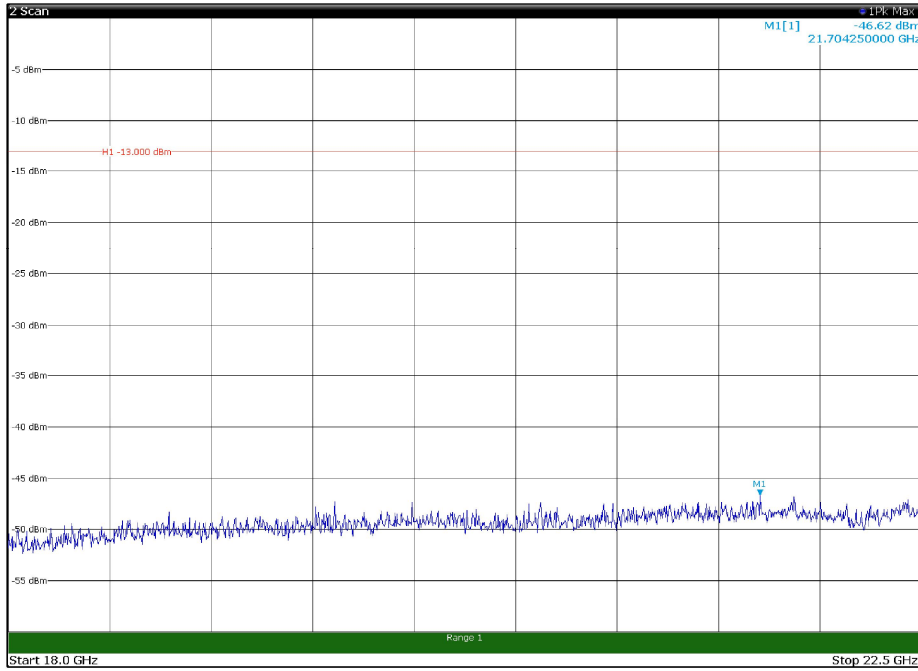

Channel: TOP, Modulation: QPSK,
 BW=15MHz, Range: 18GHz - 22.5GHz, Polarization: Horizontal

Channel: TOP, Modulation: QPSK,
 BW=15MHz, Range: 18GHz - 22.5GHz, Polarization: Vertical

Channel: BOTTOM, Modulation: 16QAM,
BW=15MHz, Range: 30MHz - 1GHz, Polarization: Horizontal

Channel: BOTTOM, Modulation: 16QAM,
BW=15MHz, Range: 30MHz - 1GHz, Polarization: Vertical

Channel: BOTTOM, Modulation: 16QAM,
BW=15MHz, Range: 1GHz - 18GHz, Polarization: Horizontal

Channel: BOTTOM, Modulation: 16QAM,
BW=15MHz, Range: 1GHz - 18GHz, Polarization: Vertical