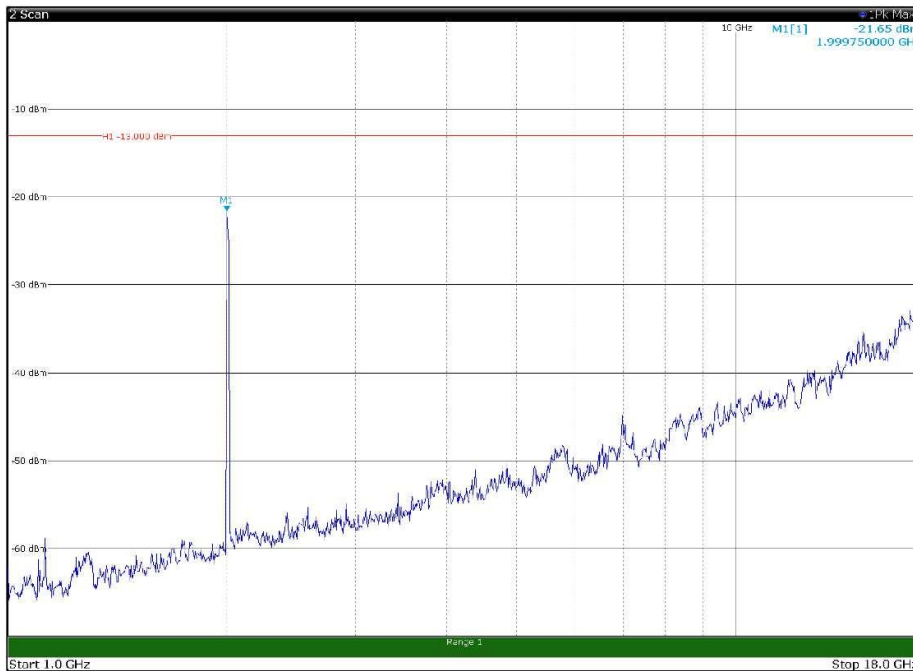

Channel: TOP, Modulation: QPSK,
BW=15MHz, Range: 30MHz - 1GHz, Polarization: Vertical

Channel: TOP, Modulation: QPSK,
BW=15MHz, Range: 1GHz - 18GHz, Polarization: Horizontal

Channel: TOP, Modulation: QPSK,
BW=15MHz, Range: 1GHz - 18GHz, Polarization: Vertical

Channel: TOP, Modulation: QPSK,
 BW=15MHz, Range: 18GHz - 22.5GHz, Polarization: Horizontal

Channel: TOP, Modulation: QPSK,
 BW=15MHz, Range: 18GHz - 22.5GHz, Polarization: Vertical

Channel: BOTTOM, Modulation: 16QAM,
BW=15MHz, Range: 30MHz - 1GHz, Polarization: Horizontal

Channel: BOTTOM, Modulation: 16QAM,
BW=15MHz, Range: 30MHz - 1GHz, Polarization: Vertical

Channel: BOTTOM, Modulation: 16QAM,
BW=15MHz, Range: 1GHz - 18GHz, Polarization: Horizontal

Channel: BOTTOM, Modulation: 16QAM,
BW=15MHz, Range: 1GHz - 18GHz, Polarization: Vertical

Channel: BOTTOM, Modulation: 16QAM,
BW=15MHz, Range: 18GHz - 22.5GHz, Polarization: Horizontal

Channel: BOTTOM, Modulation: 16QAM,
BW=15MHz, Range: 18GHz - 22.5GHz, Polarization: Vertical

Channel: MIDDLE, Modulation: 16QAM,
BW=15MHz, Range: 30MHz - 1GHz, Polarization: Horizontal