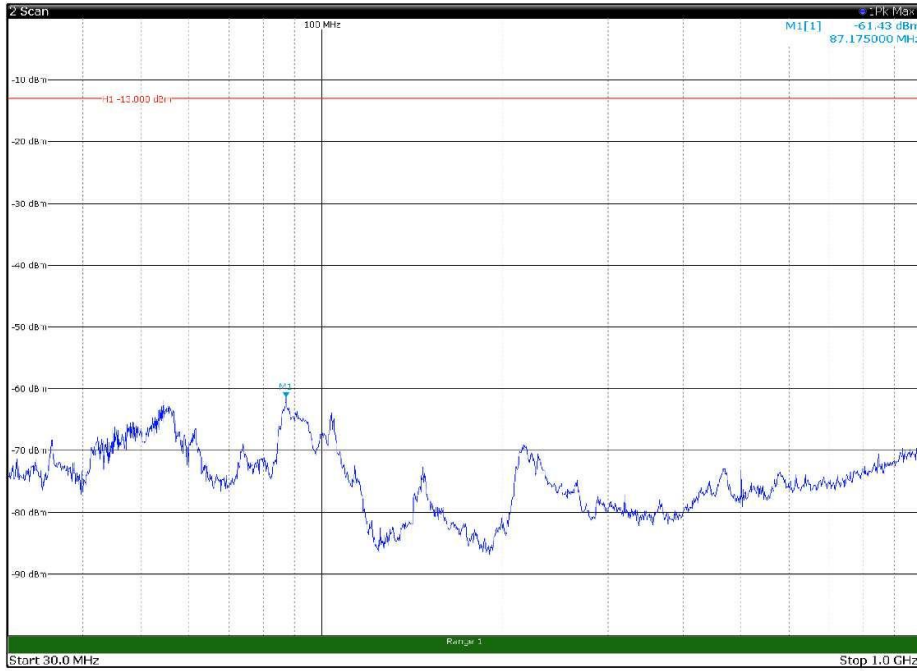

Channel: MIDDLE, Modulation: QPSK,
BW=15MHz, Range: 18GHz - 22.5GHz, Polarization: Horizontal

Channel: MIDDLE, Modulation: QPSK,
BW=15MHz, Range: 18GHz - 22.5GHz, Polarization: Vertical

Channel: TOP, Modulation: QPSK,
BW=15MHz, Range: 30MHz - 1GHz, Polarization: Horizontal

Channel: TOP, Modulation: QPSK,
BW=15MHz, Range: 30MHz - 1GHz, Polarization: Vertical

Channel: TOP, Modulation: QPSK,
BW=15MHz, Range: 1GHz - 18GHz, Polarization: Horizontal

Channel: TOP, Modulation: QPSK,
BW=15MHz, Range: 1GHz - 18GHz, Polarization: Vertical

Channel: TOP, Modulation: QPSK,
 BW=15MHz, Range: 18GHz - 22.5GHz, Polarization: Horizontal

Channel: TOP, Modulation: QPSK,
 BW=15MHz, Range: 18GHz - 22.5GHz, Polarization: Vertical

Channel: BOTTOM, Modulation: 16QAM,
BW=15MHz, Range: 30MHz - 1GHz, Polarization: Horizontal

Channel: BOTTOM, Modulation: 16QAM,
BW=15MHz, Range: 30MHz - 1GHz, Polarization: Vertical

Channel: BOTTOM, Modulation: 16QAM,
BW=15MHz, Range: 1GHz - 18GHz, Polarization: Horizontal

Channel: BOTTOM, Modulation: 16QAM,
BW=15MHz, Range: 1GHz - 18GHz, Polarization: Vertical