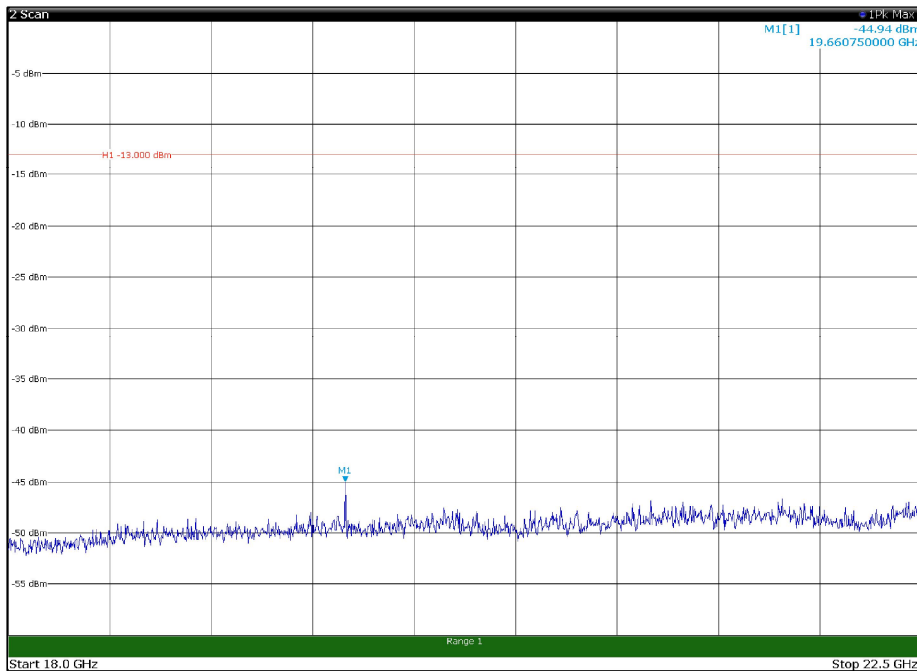

Channel: TOP, Modulation: 16QAM,
BW=15MHz, Range: 18GHz - 22.5GHz, Polarization: Horizontal

Channel: TOP, Modulation: 16QAM,
BW=15MHz, Range: 18GHz - 22.5GHz, Polarization: Vertical

Channel: BOTTOM, Modulation: 64QAM,
BW=15MHz, Range: 30MHz - 1GHz, Polarization: Horizontal

Channel: BOTTOM, Modulation: 64QAM,
BW=15MHz, Range: 30MHz - 1GHz, Polarization: Vertical

Channel: BOTTOM, Modulation: 64QAM,
BW=15MHz, Range: 1GHz - 18GHz, Polarization: Horizontal

Channel: BOTTOM, Modulation: 64QAM,
BW=15MHz, Range: 1GHz - 18GHz, Polarization: Vertical

Channel: BOTTOM, Modulation: 64QAM,
BW=15MHz, Range: 18GHz - 22.5GHz, Polarization: Horizontal

Channel: BOTTOM, Modulation: 64QAM,
BW=15MHz, Range: 18GHz - 22.5GHz, Polarization: Vertical

Channel: MIDDLE, Modulation: 64QAM,
BW=15MHz, Range: 1GHz - 18GHz, Polarization: Horizontal