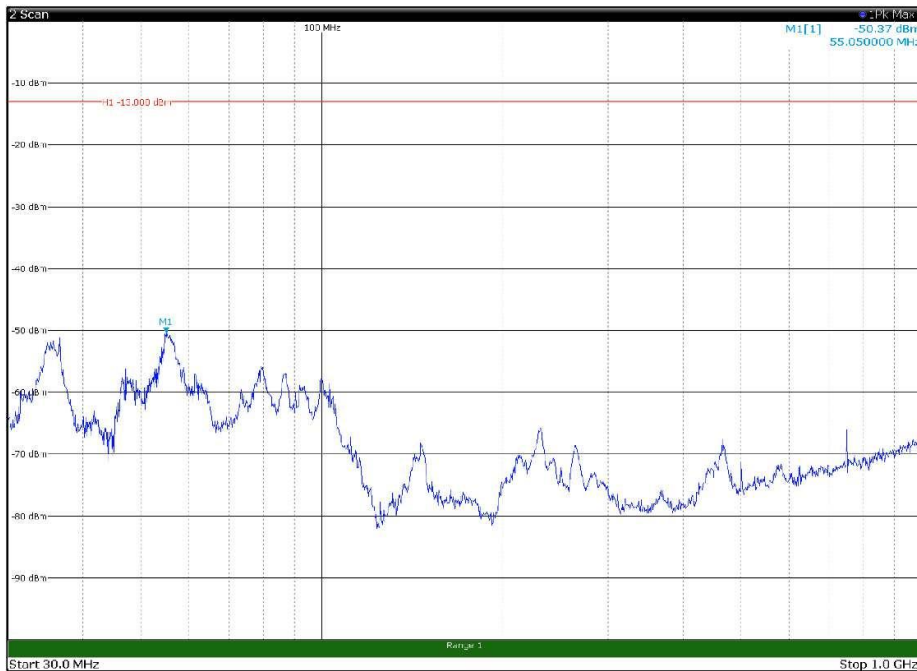

Channel: TOP, Modulation: 16QAM,
BW=15MHz, Range: 18GHz - 22.5GHz, Polarization: Horizontal

Channel: TOP, Modulation: 16QAM,
BW=15MHz, Range: 18GHz - 22.5GHz, Polarization: Vertical

Channel: BOTTOM, Modulation: 64QAM,
BW=15MHz, Range: 30MHz - 1GHz, Polarization: Horizontal

Channel: BOTTOM, Modulation: 64QAM,
BW=15MHz, Range: 30MHz - 1GHz, Polarization: Vertical

Channel: BOTTOM, Modulation: 64QAM,
BW=15MHz, Range: 1GHz - 18GHz, Polarization: Horizontal

Channel: BOTTOM, Modulation: 64QAM,
BW=15MHz, Range: 1GHz - 18GHz, Polarization: Vertical

Channel: BOTTOM, Modulation: 64QAM,
BW=15MHz, Range: 18GHz - 22.5GHz, Polarization: Horizontal

Channel: BOTTOM, Modulation: 64QAM,
BW=15MHz, Range: 18GHz - 22.5GHz, Polarization: Vertical

Channel: MIDDLE, Modulation: 64QAM,
BW=15MHz, Range: 1GHz - 18GHz, Polarization: Horizontal