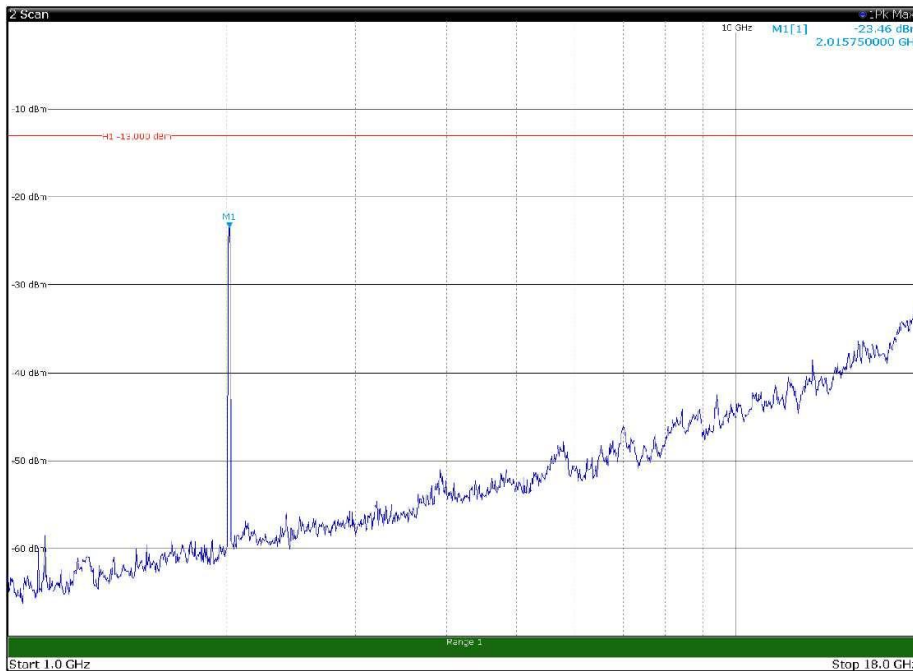

Channel: MIDDLE, Modulation: 16QAM,
BW=15MHz, Range: 30MHz - 1GHz, Polarization: Vertical

Channel: MIDDLE, Modulation: 16QAM,
 BW=15MHz, Range: 1GHz - 18GHz, Polarization: Horizontal

Channel: MIDDLE, Modulation: 16QAM,
 BW=15MHz, Range: 1GHz - 18GHz, Polarization: Vertical

Channel: MIDDLE, Modulation: 16QAM,
BW=15MHz, Range: 18GHz - 22.5GHz, Polarization: Horizontal

Channel: MIDDLE, Modulation: 16QAM,
BW=15MHz, Range: 18GHz - 22.5GHz, Polarization: Vertical

Channel: TOP, Modulation: 16QAM,
BW=15MHz, Range: 30MHz - 1GHz, Polarization: Horizontal

Channel: TOP, Modulation: 16QAM,
BW=15MHz, Range: 30MHz - 1GHz, Polarization: Vertical

Channel: TOP, Modulation: 16QAM,
BW=15MHz, Range: 1GHz - 18GHz, Polarization: Horizontal

Channel: TOP, Modulation: 16QAM,
BW=15MHz, Range: 1GHz - 18GHz, Polarization: Vertical

Channel: TOP, Modulation: 16QAM,
BW=15MHz, Range: 18GHz - 22.5GHz, Polarization: Horizontal

Channel: TOP, Modulation: 16QAM,
BW=15MHz, Range: 18GHz - 22.5GHz, Polarization: Vertical

Channel: BOTTOM, Modulation: 64QAM,
BW=15MHz, Range: 30MHz - 1GHz, Polarization: Horizontal