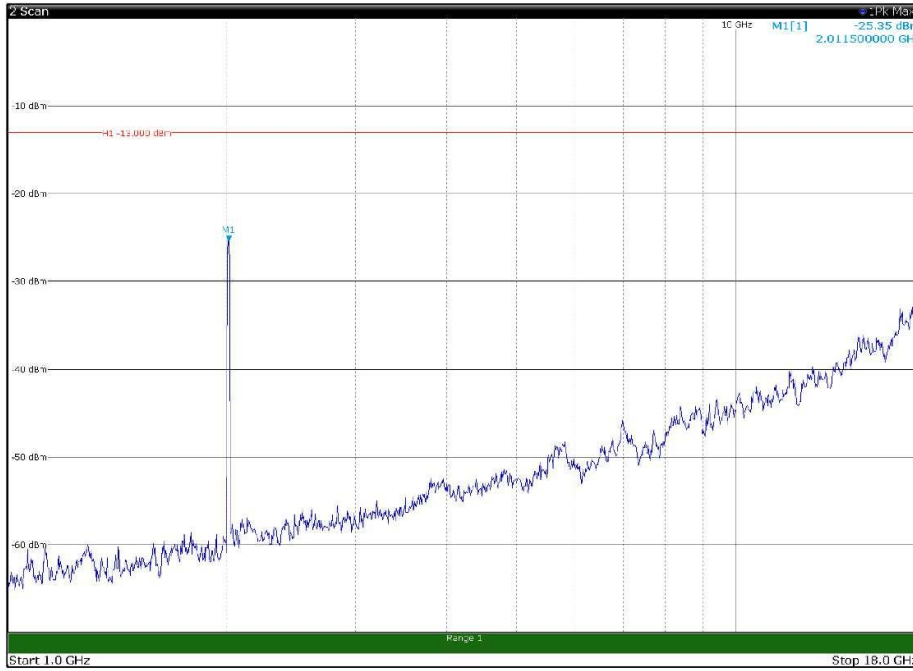

Channel: BOTTOM, Modulation: 16QAM,
BW=15MHz, Range: 30MHz - 1GHz, Polarization: Vertical

Channel: BOTTOM, Modulation: 16QAM,
BW=15MHz, Range: 1GHz - 18GHz, Polarization: Horizontal

Channel: BOTTOM, Modulation: 16QAM,
BW=15MHz, Range: 1GHz - 18GHz, Polarization: Vertical

Channel: BOTTOM, Modulation: 16QAM,
BW=15MHz, Range: 18GHz - 22.5GHz, Polarization: Horizontal

Channel: BOTTOM, Modulation: 16QAM,
BW=15MHz, Range: 18GHz - 22.5GHz, Polarization: Vertical

Channel: MIDDLE, Modulation: 16QAM,
BW=15MHz, Range: 30MHz - 1GHz, Polarization: Horizontal

Channel: MIDDLE, Modulation: 16QAM,
BW=15MHz, Range: 30MHz - 1GHz, Polarization: Vertical

Channel: MIDDLE, Modulation: 16QAM,
 BW=15MHz, Range: 1GHz - 18GHz, Polarization: Horizontal

Channel: MIDDLE, Modulation: 16QAM,
 BW=15MHz, Range: 1GHz - 18GHz, Polarization: Vertical

Channel: MIDDLE, Modulation: 16QAM,
BW=15MHz, Range: 18GHz - 22.5GHz, Polarization: Horizontal

Channel: MIDDLE, Modulation: 16QAM,
BW=15MHz, Range: 18GHz - 22.5GHz, Polarization: Vertical

Channel: TOP, Modulation: 16QAM,
BW=15MHz, Range: 30MHz - 1GHz, Polarization: Horizontal