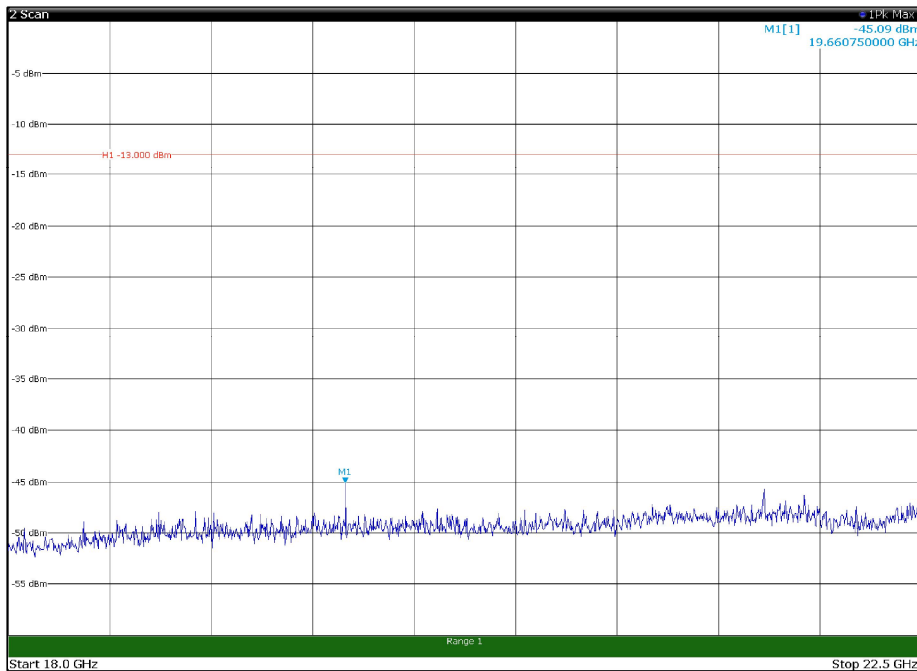

Channel: BOTTOM, Modulation: 64QAM,
BW=15MHz, Range: 30MHz - 1GHz, Polarization: Vertical

Channel: BOTTOM, Modulation: 64QAM,
BW=15MHz, Range: 1GHz - 18GHz, Polarization: Horizontal

Channel: BOTTOM, Modulation: 64QAM,
BW=15MHz, Range: 1GHz - 18GHz, Polarization: Vertical

Channel: BOTTOM, Modulation: 64QAM,
BW=15MHz, Range: 18GHz - 22.5GHz, Polarization: Horizontal

Channel: BOTTOM, Modulation: 64QAM,
BW=15MHz, Range: 18GHz - 22.5GHz, Polarization: Vertical

Channel: MIDDLE, Modulation: 64QAM,
BW=15MHz, Range: 1GHz - 18GHz, Polarization: Horizontal

Channel: MIDDLE, Modulation: 64QAM,
BW=15MHz, Range: 1GHz - 18GHz, Polarization: Vertical

Channel: TOP, Modulation: 64QAM,
BW=15MHz, Range: 30MHz - 1GHz, Polarization: Horizontal

Channel: TOP, Modulation: 64QAM,
BW=15MHz, Range: 30MHz - 1GHz, Polarization: Vertical