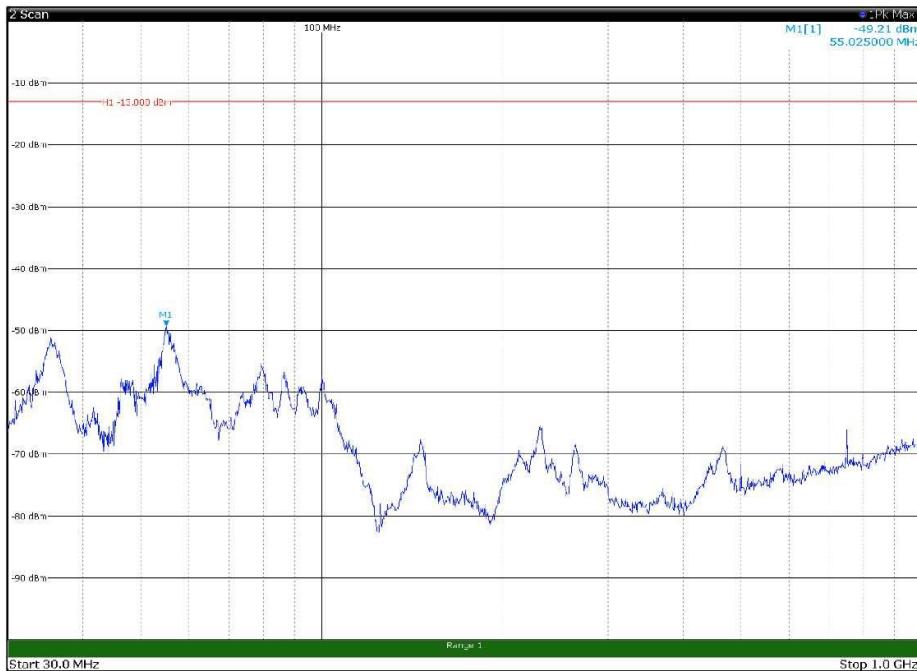

Channel: BOTTOM, Modulation: QPSK,
BW=15MHz, Range: 18GHz - 22.5GHz, Polarization: Horizontal

Channel: BOTTOM, Modulation: QPSK,
BW=15MHz, Range: 18GHz - 22.5GHz, Polarization: Vertical

Channel: MIDDLE, Modulation: QPSK,
BW=15MHz, Range: 30MHz - 1GHz, Polarization: Horizontal

Channel: MIDDLE, Modulation: QPSK,
BW=15MHz, Range: 30MHz - 1GHz, Polarization: Vertical

Channel: MIDDLE, Modulation: QPSK,
 BW=15MHz, Range: 1GHz - 18GHz, Polarization: Horizontal

Channel: MIDDLE, Modulation: QPSK,
 BW=15MHz, Range: 1GHz - 18GHz, Polarization: Vertical

Channel: MIDDLE, Modulation: QPSK,
BW=15MHz, Range: 18GHz - 22.5GHz, Polarization: Horizontal

Channel: MIDDLE, Modulation: QPSK,
BW=15MHz, Range: 18GHz - 22.5GHz, Polarization: Vertical

Channel: TOP, Modulation: QPSK,
BW=15MHz, Range: 30MHz - 1GHz, Polarization: Horizontal

Channel: TOP, Modulation: QPSK,
BW=15MHz, Range: 30MHz - 1GHz, Polarization: Vertical

Channel: TOP, Modulation: QPSK,
BW=15MHz, Range: 1GHz - 18GHz, Polarization: Horizontal

Channel: TOP, Modulation: QPSK,
BW=15MHz, Range: 1GHz - 18GHz, Polarization: Vertical