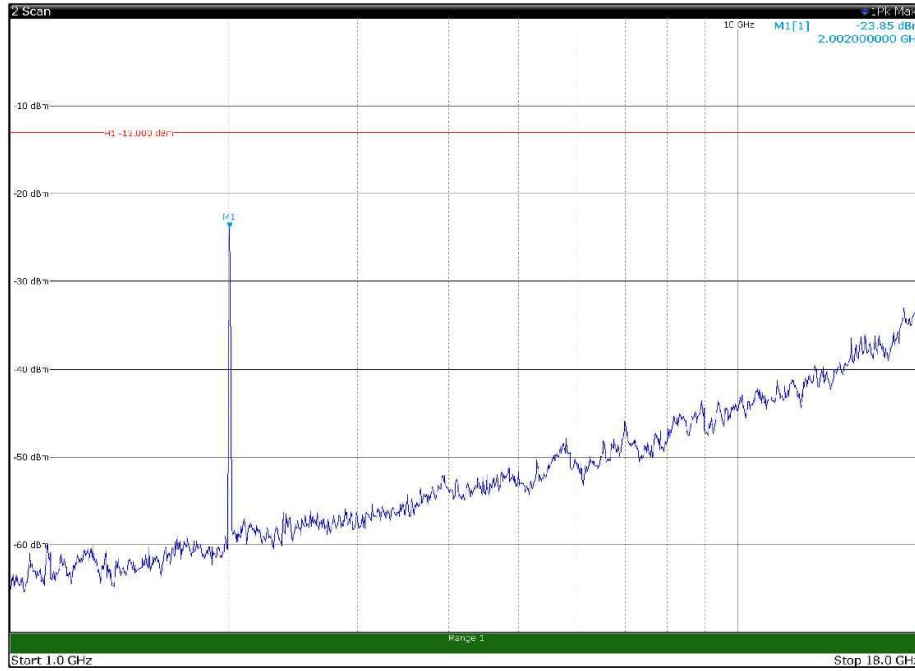

Channel: TOP, Modulation: 16QAM,
BW=15MHz, Range: 30MHz - 1GHz, Polarization: Vertical

Channel: TOP, Modulation: 16QAM,
BW=15MHz, Range: 1GHz - 18GHz, Polarization: Horizontal

Channel: TOP, Modulation: 16QAM,
BW=15MHz, Range: 1GHz - 18GHz, Polarization: Vertical

Channel: TOP, Modulation: 16QAM,
BW=15MHz, Range: 18GHz - 22.5GHz, Polarization: Horizontal

Channel: TOP, Modulation: 16QAM,
BW=15MHz, Range: 18GHz - 22.5GHz, Polarization: Vertical

Channel: BOTTOM, Modulation: 64QAM,
BW=15MHz, Range: 30MHz - 1GHz, Polarization: Horizontal

Channel: BOTTOM, Modulation: 64QAM,
BW=15MHz, Range: 30MHz - 1GHz, Polarization: Vertical

Channel: BOTTOM, Modulation: 64QAM,
BW=15MHz, Range: 1GHz - 18GHz, Polarization: Horizontal

Channel: BOTTOM, Modulation: 64QAM,
BW=15MHz, Range: 1GHz - 18GHz, Polarization: Vertical