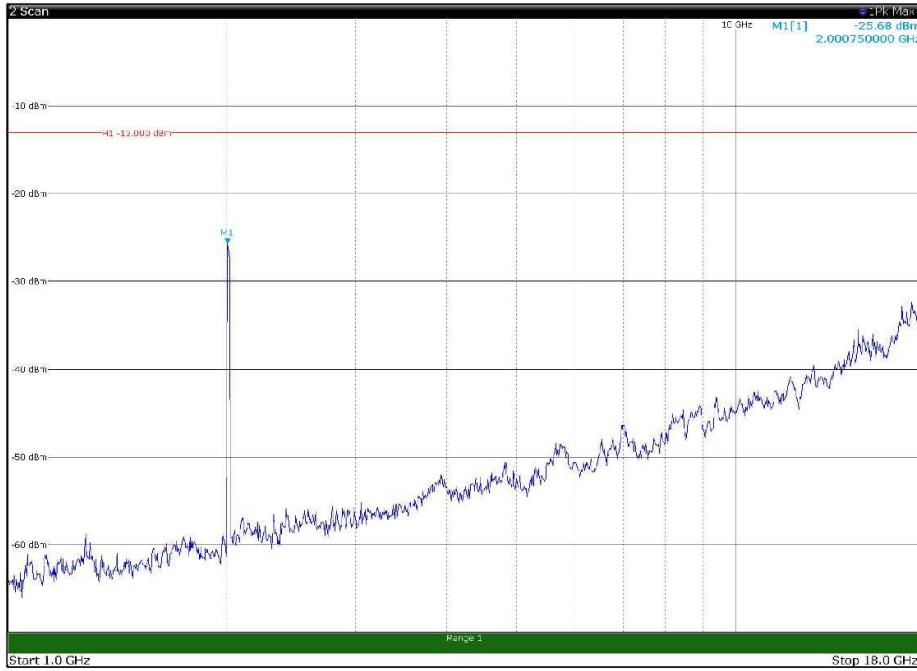

Channel: TOP, Modulation: 16QAM,
BW=15MHz, Range: 18GHz - 22.5GHz, Polarization: Horizontal

Channel: TOP, Modulation: 16QAM,
BW=15MHz, Range: 18GHz - 22.5GHz, Polarization: Vertical

Channel: BOTTOM, Modulation: 64QAM,
BW=15MHz, Range: 30MHz - 1GHz, Polarization: Horizontal

Channel: BOTTOM, Modulation: 64QAM,
BW=15MHz, Range: 30MHz - 1GHz, Polarization: Vertical

Channel: BOTTOM, Modulation: 64QAM,
BW=15MHz, Range: 1GHz - 18GHz, Polarization: Horizontal

Channel: BOTTOM, Modulation: 64QAM,
BW=15MHz, Range: 1GHz - 18GHz, Polarization: Vertical

Channel: BOTTOM, Modulation: 64QAM,
BW=15MHz, Range: 18GHz - 22.5GHz, Polarization: Horizontal

Channel: BOTTOM, Modulation: 64QAM,
BW=15MHz, Range: 18GHz - 22.5GHz, Polarization: Vertical

Channel: MIDDLE, Modulation: 64QAM,
BW=15MHz, Range: 1GHz - 18GHz, Polarization: Horizontal