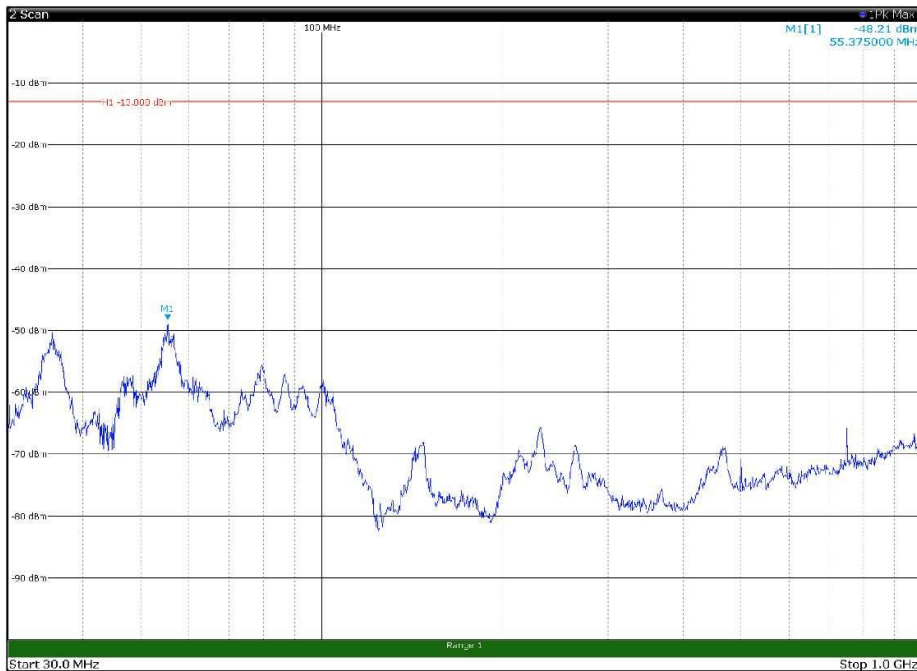

Channel: MIDDLE, Modulation: 16QAM,
BW=15MHz, Range: 18GHz - 22.5GHz, Polarization: Horizontal

Channel: MIDDLE, Modulation: 16QAM,
BW=15MHz, Range: 18GHz - 22.5GHz, Polarization: Vertical

Channel: TOP, Modulation: 16QAM,
BW=15MHz, Range: 30MHz - 1GHz, Polarization: Horizontal

Channel: TOP, Modulation: 16QAM,
BW=15MHz, Range: 30MHz - 1GHz, Polarization: Vertical

Channel: TOP, Modulation: 16QAM,
BW=15MHz, Range: 1GHz - 18GHz, Polarization: Horizontal

Channel: TOP, Modulation: 16QAM,
BW=15MHz, Range: 1GHz - 18GHz, Polarization: Vertical

Channel: TOP, Modulation: 16QAM,
BW=15MHz, Range: 18GHz - 22.5GHz, Polarization: Horizontal

Channel: TOP, Modulation: 16QAM,
BW=15MHz, Range: 18GHz - 22.5GHz, Polarization: Vertical

Channel: BOTTOM, Modulation: 64QAM,
BW=15MHz, Range: 30MHz - 1GHz, Polarization: Horizontal