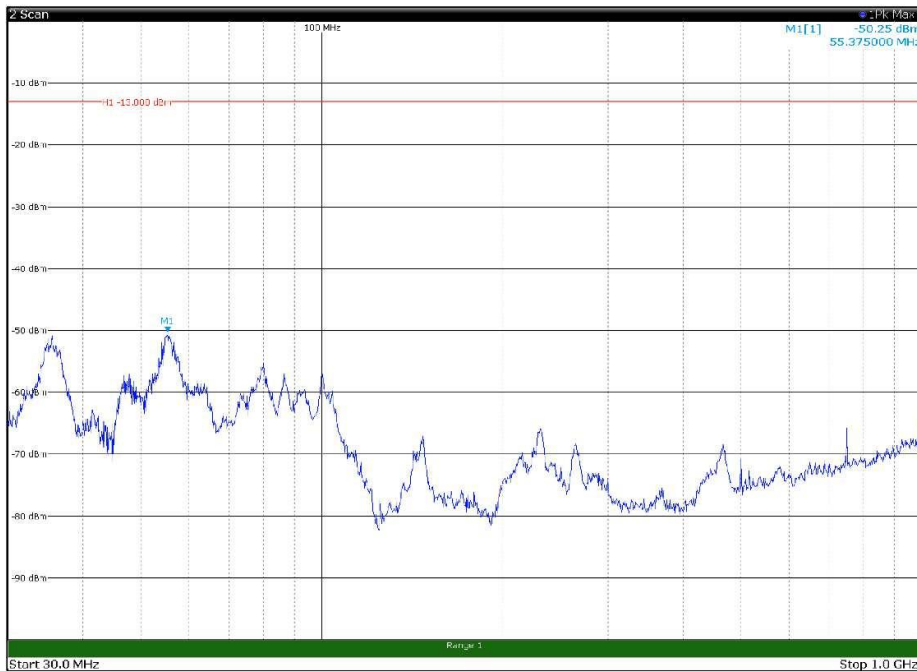

Channel: BOTTOM, Modulation: 16QAM,
BW=15MHz, Range: 18GHz - 22.5GHz, Polarization: Horizontal

Channel: BOTTOM, Modulation: 16QAM,
BW=15MHz, Range: 18GHz - 22.5GHz, Polarization: Vertical

Channel: MIDDLE, Modulation: 16QAM,
BW=15MHz, Range: 30MHz - 1GHz, Polarization: Horizontal

Channel: MIDDLE, Modulation: 16QAM,
BW=15MHz, Range: 30MHz - 1GHz, Polarization: Vertical

Channel: MIDDLE, Modulation: 16QAM,
 BW=15MHz, Range: 1GHz - 18GHz, Polarization: Horizontal

Channel: MIDDLE, Modulation: 16QAM,
 BW=15MHz, Range: 1GHz - 18GHz, Polarization: Vertical

Channel: MIDDLE, Modulation: 16QAM,
BW=15MHz, Range: 18GHz - 22.5GHz, Polarization: Horizontal

Channel: MIDDLE, Modulation: 16QAM,
BW=15MHz, Range: 18GHz - 22.5GHz, Polarization: Vertical

Channel: TOP, Modulation: 16QAM,
BW=15MHz, Range: 30MHz - 1GHz, Polarization: Horizontal

Channel: TOP, Modulation: 16QAM,
BW=15MHz, Range: 30MHz - 1GHz, Polarization: Vertical

Channel: TOP, Modulation: 16QAM,
BW=15MHz, Range: 1GHz - 18GHz, Polarization: Horizontal

Channel: TOP, Modulation: 16QAM,
BW=15MHz, Range: 1GHz - 18GHz, Polarization: Vertical