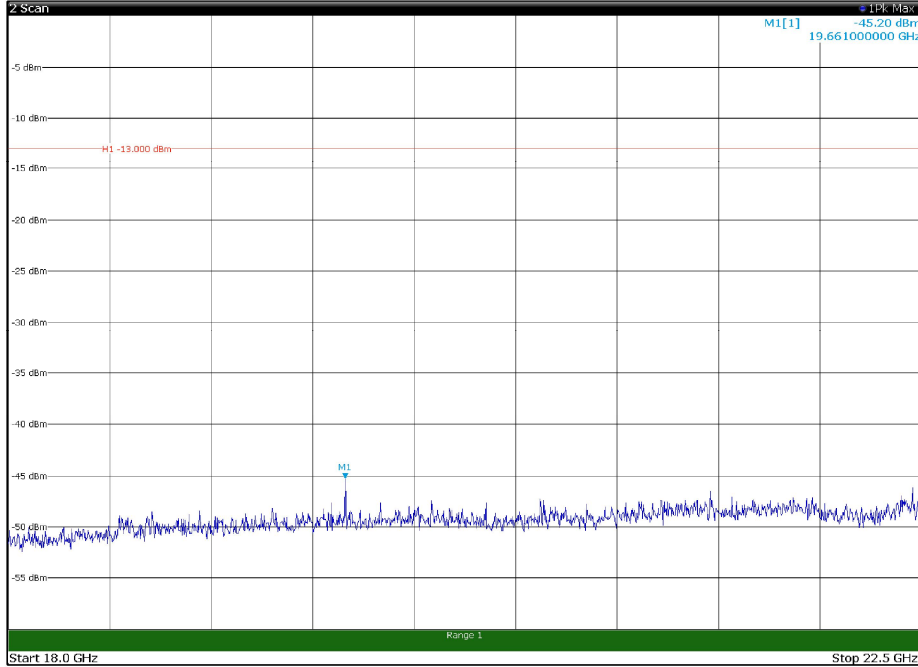

Channel: BOTTOM, Modulation: 16QAM,
BW=15MHz, Range: 30MHz - 1GHz, Polarization: Vertical

Channel: BOTTOM, Modulation: 16QAM,
BW=15MHz, Range: 1GHz - 18GHz, Polarization: Horizontal

Channel: BOTTOM, Modulation: 16QAM,
BW=15MHz, Range: 1GHz - 18GHz, Polarization: Vertical

Channel: BOTTOM, Modulation: 16QAM,
BW=15MHz, Range: 18GHz - 22.5GHz, Polarization: Horizontal

Channel: BOTTOM, Modulation: 16QAM,
BW=15MHz, Range: 18GHz - 22.5GHz, Polarization: Vertical

Channel: MIDDLE, Modulation: 16QAM,
BW=15MHz, Range: 30MHz - 1GHz, Polarization: Horizontal