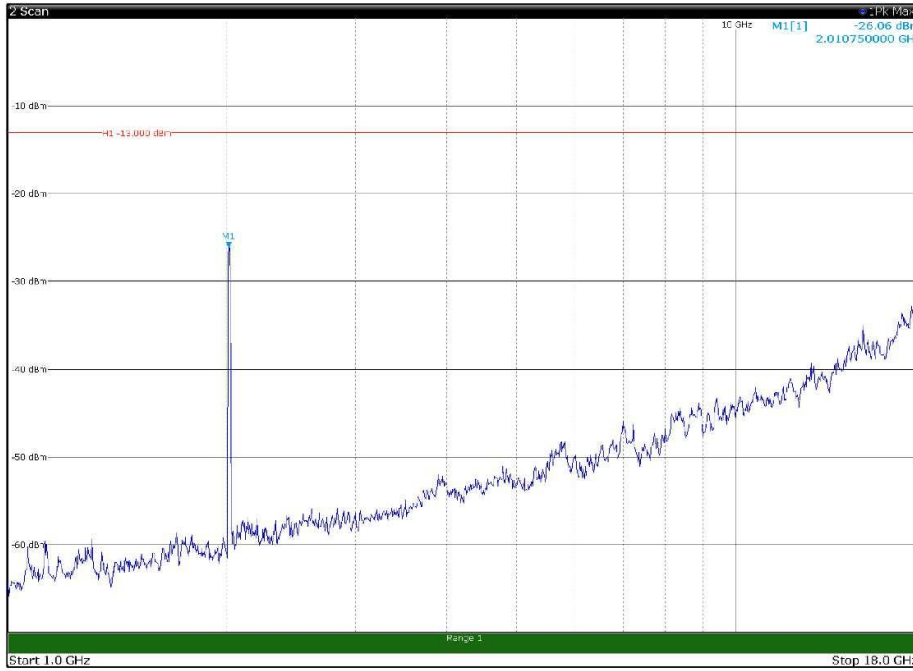

Channel: MIDDLE, Modulation: QPSK,
BW=15MHz, Range: 30MHz - 1GHz, Polarization: Vertical

Channel: MIDDLE, Modulation: QPSK,
 BW=15MHz, Range: 1GHz - 18GHz, Polarization: Horizontal

Channel: MIDDLE, Modulation: QPSK,
 BW=15MHz, Range: 1GHz - 18GHz, Polarization: Vertical

Channel: MIDDLE, Modulation: QPSK,
BW=15MHz, Range: 18GHz - 22.5GHz, Polarization: Horizontal

Channel: MIDDLE, Modulation: QPSK,
BW=15MHz, Range: 18GHz - 22.5GHz, Polarization: Vertical

Channel: TOP, Modulation: QPSK,
BW=15MHz, Range: 30MHz - 1GHz, Polarization: Horizontal

Channel: TOP, Modulation: QPSK,
BW=15MHz, Range: 30MHz - 1GHz, Polarization: Vertical

Channel: TOP, Modulation: QPSK,
BW=15MHz, Range: 1GHz - 18GHz, Polarization: Horizontal

Channel: TOP, Modulation: QPSK,
BW=15MHz, Range: 1GHz - 18GHz, Polarization: Vertical

Channel: TOP, Modulation: QPSK,
 BW=15MHz, Range: 18GHz - 22.5GHz, Polarization: Horizontal

Channel: TOP, Modulation: QPSK,
 BW=15MHz, Range: 18GHz - 22.5GHz, Polarization: Vertical

Channel: BOTTOM, Modulation: 16QAM,
BW=15MHz, Range: 30MHz - 1GHz, Polarization: Horizontal