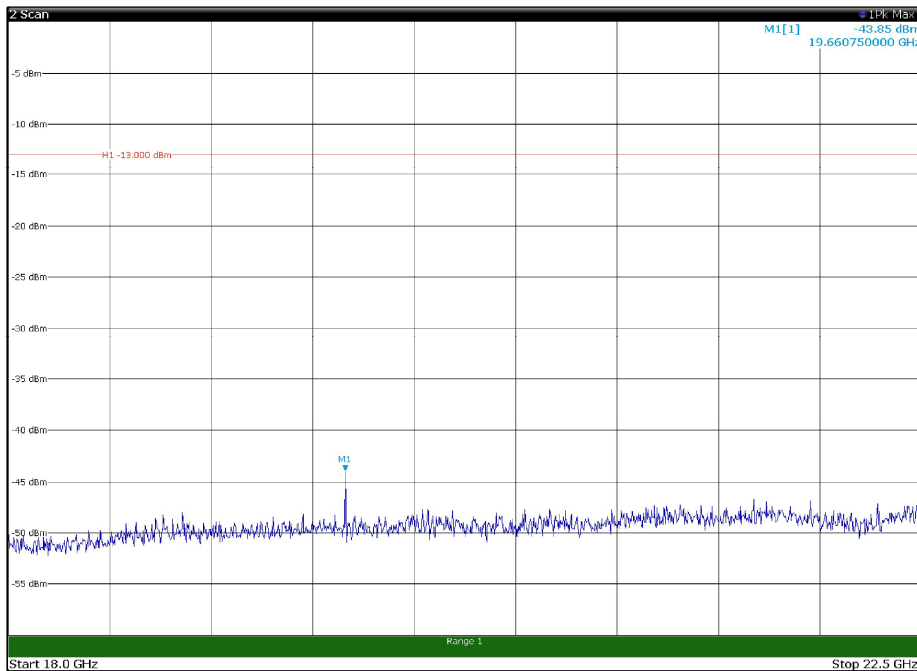

Channel: BOTTOM, Modulation: QPSK,
BW=15MHz, Range: 18GHz - 22.5GHz, Polarization: Horizontal

Channel: BOTTOM, Modulation: QPSK,
BW=15MHz, Range: 18GHz - 22.5GHz, Polarization: Vertical

Channel: MIDDLE, Modulation: QPSK,
BW=15MHz, Range: 30MHz - 1GHz, Polarization: Horizontal

Channel: MIDDLE, Modulation: QPSK,
BW=15MHz, Range: 30MHz - 1GHz, Polarization: Vertical

Channel: MIDDLE, Modulation: QPSK,
 BW=15MHz, Range: 1GHz - 18GHz, Polarization: Horizontal

Channel: MIDDLE, Modulation: QPSK,
 BW=15MHz, Range: 1GHz - 18GHz, Polarization: Vertical

Channel: MIDDLE, Modulation: QPSK,
BW=15MHz, Range: 18GHz - 22.5GHz, Polarization: Horizontal

Channel: MIDDLE, Modulation: QPSK,
BW=15MHz, Range: 18GHz - 22.5GHz, Polarization: Vertical

Channel: TOP, Modulation: QPSK,
BW=15MHz, Range: 30MHz - 1GHz, Polarization: Horizontal