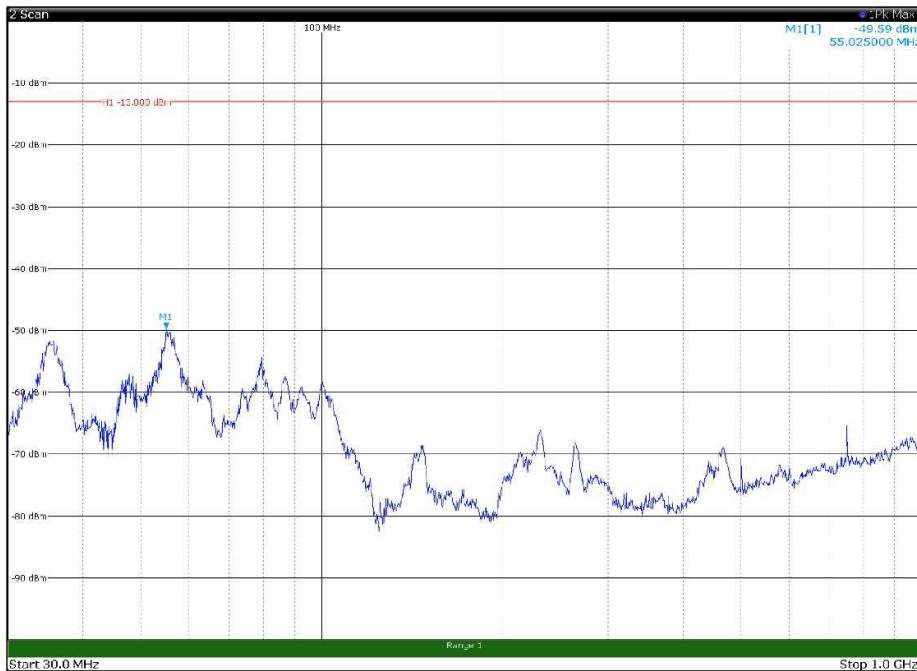

Channel: MIDDLE, Modulation: QPSK,
BW=15MHz, Range: 18GHz - 22.5GHz, Polarization: Horizontal

Channel: MIDDLE, Modulation: QPSK,
BW=15MHz, Range: 18GHz - 22.5GHz, Polarization: Vertical

Channel: TOP, Modulation: QPSK,
BW=15MHz, Range: 30MHz - 1GHz, Polarization: Horizontal

Channel: TOP, Modulation: QPSK,
BW=15MHz, Range: 30MHz - 1GHz, Polarization: Vertical

Channel: TOP, Modulation: QPSK,
BW=15MHz, Range: 1GHz - 18GHz, Polarization: Horizontal

Channel: TOP, Modulation: QPSK,
BW=15MHz, Range: 1GHz - 18GHz, Polarization: Vertical

Channel: TOP, Modulation: QPSK,
 BW=15MHz, Range: 18GHz - 22.5GHz, Polarization: Horizontal

Channel: TOP, Modulation: QPSK,
 BW=15MHz, Range: 18GHz - 22.5GHz, Polarization: Vertical

Channel: BOTTOM, Modulation: 16QAM,
BW=15MHz, Range: 30MHz - 1GHz, Polarization: Horizontal

Channel: BOTTOM, Modulation: 16QAM,
BW=15MHz, Range: 30MHz - 1GHz, Polarization: Vertical

Channel: BOTTOM, Modulation: 16QAM,
BW=15MHz, Range: 1GHz - 18GHz, Polarization: Horizontal

Channel: BOTTOM, Modulation: 16QAM,
BW=15MHz, Range: 1GHz - 18GHz, Polarization: Vertical