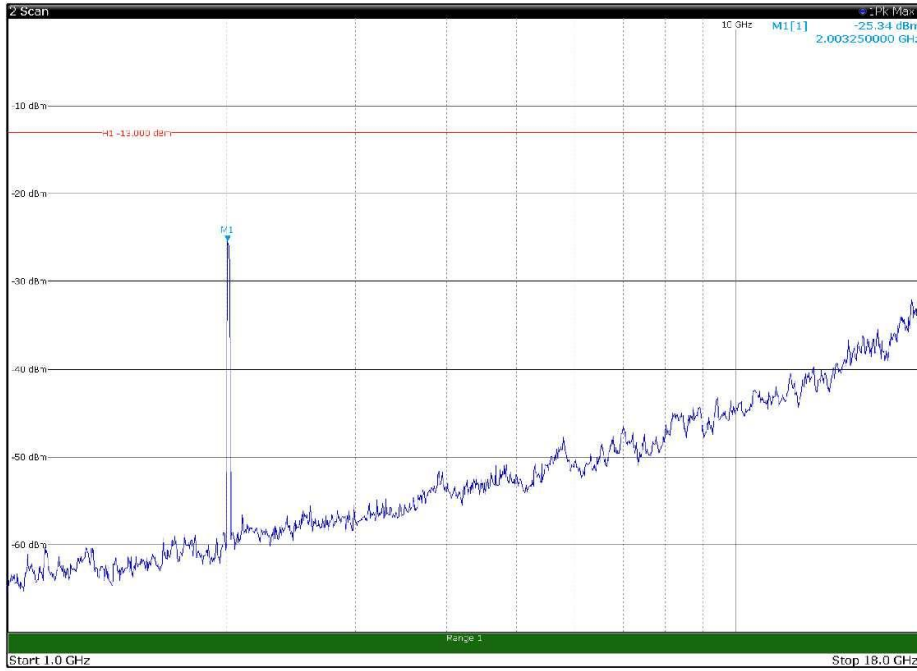

Channel: BOTTOM, Modulation: QPSK,
BW=15MHz, Range: 18GHz - 22.5GHz, Polarization: Horizontal

Channel: BOTTOM, Modulation: QPSK,
BW=15MHz, Range: 18GHz - 22.5GHz, Polarization: Vertical

Channel: MIDDLE, Modulation: QPSK,
BW=15MHz, Range: 30MHz - 1GHz, Polarization: Horizontal

Channel: MIDDLE, Modulation: QPSK,
BW=15MHz, Range: 30MHz - 1GHz, Polarization: Vertical

Channel: MIDDLE, Modulation: QPSK,
 BW=15MHz, Range: 1GHz - 18GHz, Polarization: Horizontal

Channel: MIDDLE, Modulation: QPSK,
 BW=15MHz, Range: 1GHz - 18GHz, Polarization: Vertical

Channel: MIDDLE, Modulation: QPSK,
BW=15MHz, Range: 18GHz - 22.5GHz, Polarization: Horizontal

Channel: MIDDLE, Modulation: QPSK,
BW=15MHz, Range: 18GHz - 22.5GHz, Polarization: Vertical

Channel: TOP, Modulation: QPSK,
BW=15MHz, Range: 30MHz - 1GHz, Polarization: Horizontal