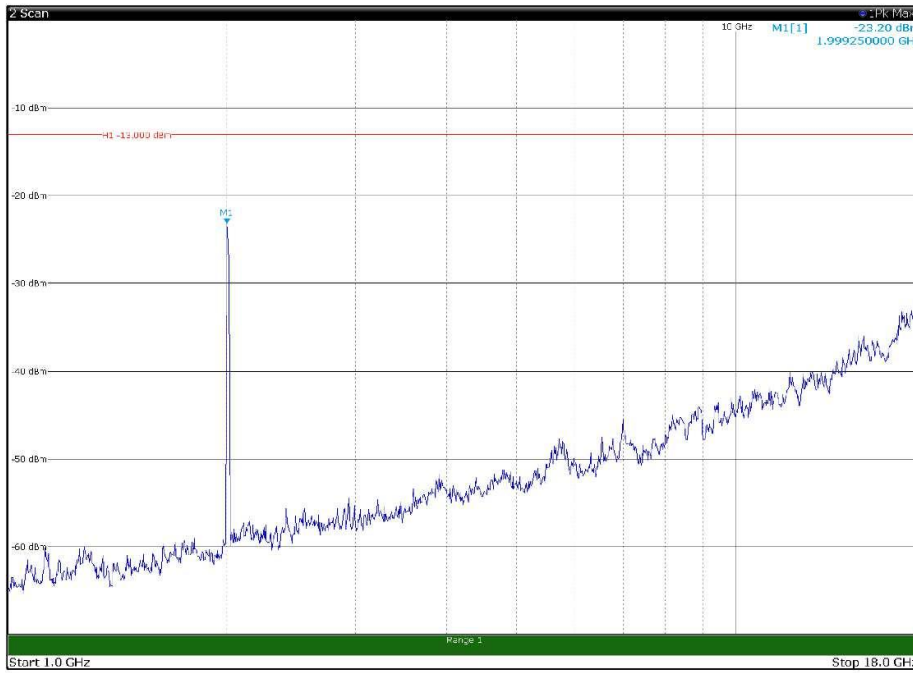

Channel: TOP, Modulation: QPSK,
BW=15MHz, Range: 30MHz - 1GHz, Polarization: Vertical

Channel: TOP, Modulation: QPSK,
BW=15MHz, Range: 1GHz - 18GHz, Polarization: Horizontal

Channel: TOP, Modulation: QPSK,
BW=15MHz, Range: 1GHz - 18GHz, Polarization: Vertical

Channel: TOP, Modulation: QPSK,
 BW=15MHz, Range: 18GHz - 22.5GHz, Polarization: Horizontal

Channel: TOP, Modulation: QPSK,
 BW=15MHz, Range: 18GHz - 22.5GHz, Polarization: Vertical

Channel: BOTTOM, Modulation: 16QAM,
BW=15MHz, Range: 30MHz - 1GHz, Polarization: Horizontal

Channel: BOTTOM, Modulation: 16QAM,
BW=15MHz, Range: 30MHz - 1GHz, Polarization: Vertical

Channel: BOTTOM, Modulation: 16QAM,
BW=15MHz, Range: 1GHz - 18GHz, Polarization: Horizontal

Channel: BOTTOM, Modulation: 16QAM,
BW=15MHz, Range: 1GHz - 18GHz, Polarization: Vertical

Channel: BOTTOM, Modulation: 16QAM,
BW=15MHz, Range: 18GHz - 22.5GHz, Polarization: Horizontal

Channel: BOTTOM, Modulation: 16QAM,
BW=15MHz, Range: 18GHz - 22.5GHz, Polarization: Vertical

Channel: MIDDLE, Modulation: 16QAM,
BW=15MHz, Range: 30MHz - 1GHz, Polarization: Horizontal