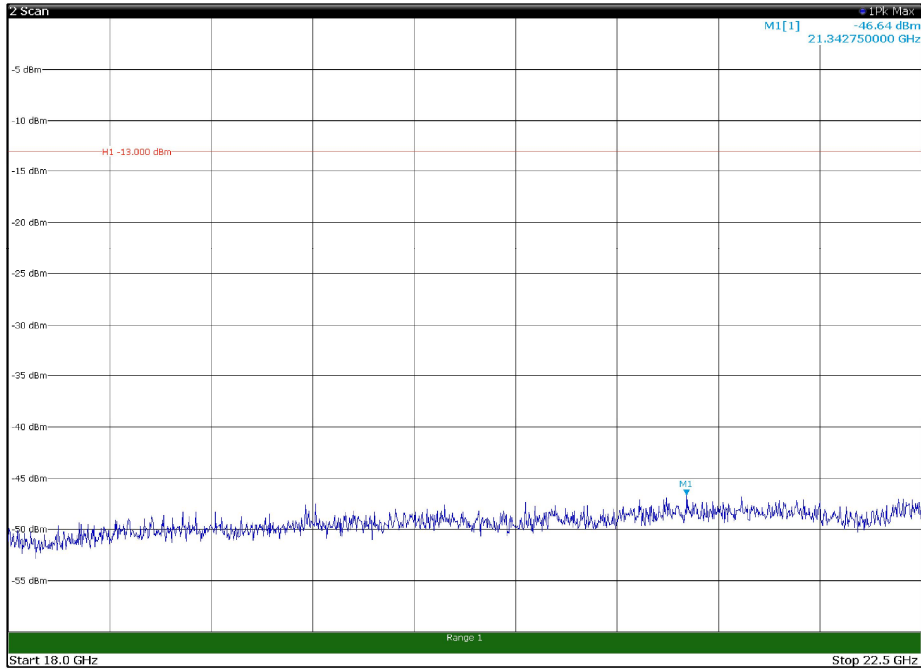

Channel: MIDDLE, Modulation: QPSK,
BW=15MHz, Range: 18GHz - 22.5GHz, Polarization: Horizontal

Channel: MIDDLE, Modulation: QPSK,
BW=15MHz, Range: 18GHz - 22.5GHz, Polarization: Vertical

Channel: TOP, Modulation: QPSK,
BW=15MHz, Range: 30MHz - 1GHz, Polarization: Horizontal

Channel: TOP, Modulation: QPSK,
BW=15MHz, Range: 30MHz - 1GHz, Polarization: Vertical

Channel: TOP, Modulation: QPSK,
BW=15MHz, Range: 1GHz - 18GHz, Polarization: Horizontal

Channel: TOP, Modulation: QPSK,
BW=15MHz, Range: 1GHz - 18GHz, Polarization: Vertical