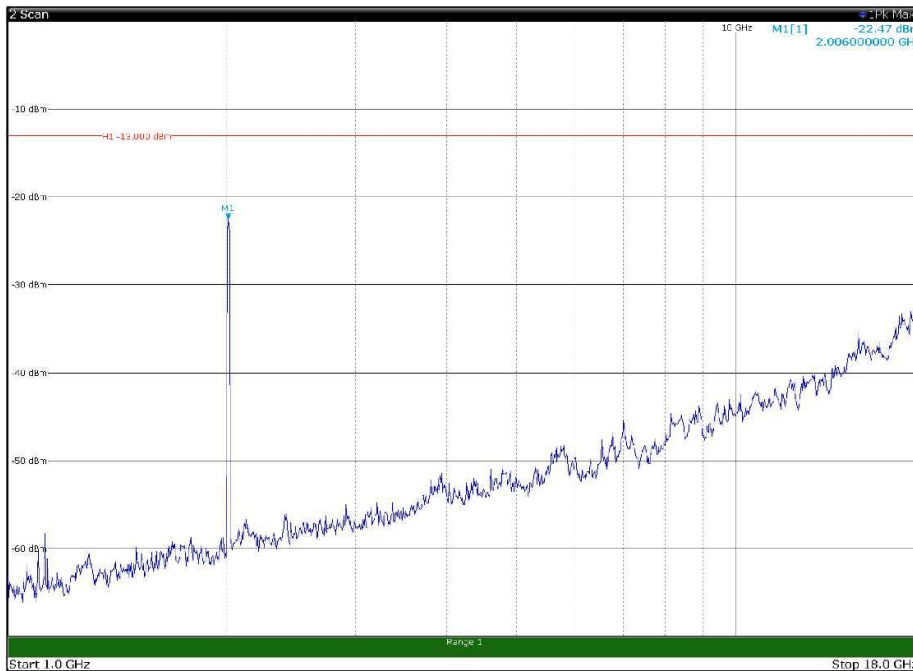

Channel: BOTTOM, Modulation: 16QAM,
BW=15MHz, Range: 30MHz - 1GHz, Polarization: Vertical

Channel: BOTTOM, Modulation: 16QAM,
BW=15MHz, Range: 1GHz - 18GHz, Polarization: Horizontal

Channel: BOTTOM, Modulation: 16QAM,
BW=15MHz, Range: 1GHz - 18GHz, Polarization: Vertical

Channel: BOTTOM, Modulation: 16QAM,
BW=15MHz, Range: 18GHz - 22.5GHz, Polarization: Horizontal

Channel: BOTTOM, Modulation: 16QAM,
BW=15MHz, Range: 18GHz - 22.5GHz, Polarization: Vertical

Channel: MIDDLE, Modulation: 16QAM,
BW=15MHz, Range: 30MHz - 1GHz, Polarization: Horizontal

Channel: MIDDLE, Modulation: 16QAM,
BW=15MHz, Range: 30MHz - 1GHz, Polarization: Vertical

Channel: MIDDLE, Modulation: 16QAM,
 BW=15MHz, Range: 1GHz - 18GHz, Polarization: Horizontal

Channel: MIDDLE, Modulation: 16QAM,
 BW=15MHz, Range: 1GHz - 18GHz, Polarization: Vertical