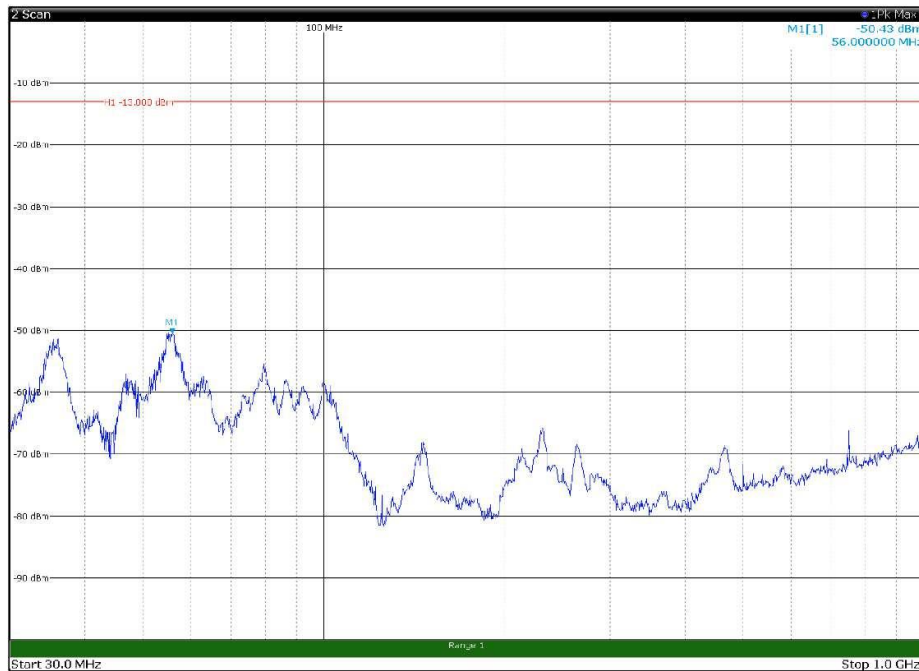

Channel: BOTTOM, Modulation: QPSK,
BW=15MHz, Range: 18GHz - 22.5GHz, Polarization: Horizontal

Channel: BOTTOM, Modulation: QPSK,
BW=15MHz, Range: 18GHz - 22.5GHz, Polarization: Vertical

Channel: MIDDLE, Modulation: QPSK,
BW=15MHz, Range: 30MHz - 1GHz, Polarization: Horizontal

Channel: MIDDLE, Modulation: QPSK,
BW=15MHz, Range: 30MHz - 1GHz, Polarization: Vertical

Channel: MIDDLE, Modulation: QPSK,
 BW=15MHz, Range: 1GHz - 18GHz, Polarization: Horizontal

Channel: MIDDLE, Modulation: QPSK,
 BW=15MHz, Range: 1GHz - 18GHz, Polarization: Vertical

Channel: MIDDLE, Modulation: QPSK,
BW=15MHz, Range: 18GHz - 22.5GHz, Polarization: Horizontal

Channel: MIDDLE, Modulation: QPSK,
BW=15MHz, Range: 18GHz - 22.5GHz, Polarization: Vertical

Channel: TOP, Modulation: QPSK,
BW=15MHz, Range: 30MHz - 1GHz, Polarization: Horizontal