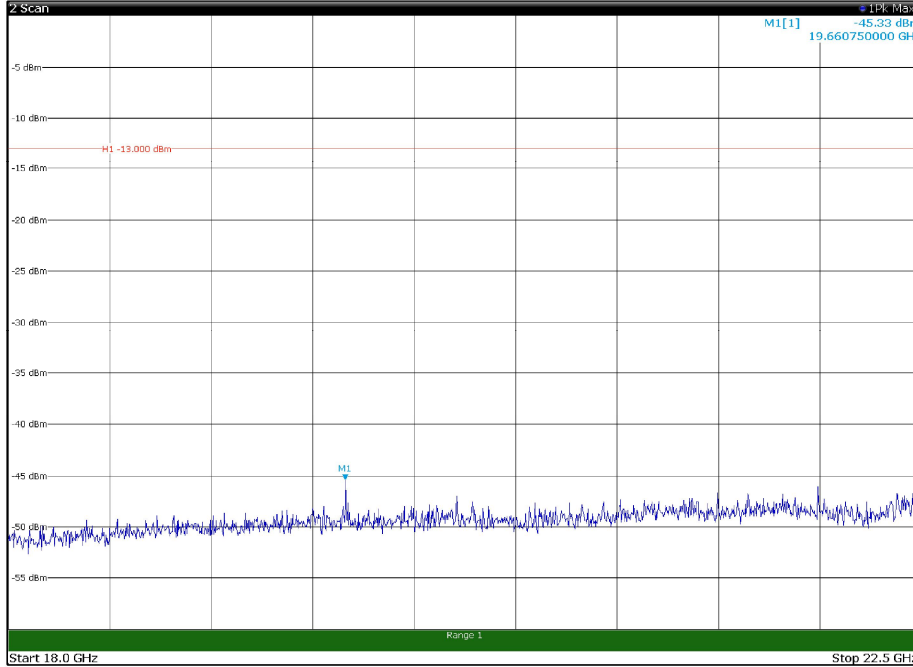

Channel: BOTTOM, Modulation: QPSK,
BW=15MHz, Range: 18GHz - 22.5GHz, Polarization: Horizontal

Channel: BOTTOM, Modulation: QPSK,
BW=15MHz, Range: 18GHz - 22.5GHz, Polarization: Vertical

Channel: MIDDLE, Modulation: QPSK,
BW=15MHz, Range: 30MHz - 1GHz, Polarization: Horizontal

Channel: MIDDLE, Modulation: QPSK,
BW=15MHz, Range: 30MHz - 1GHz, Polarization: Vertical

Channel: MIDDLE, Modulation: QPSK,
 BW=15MHz, Range: 1GHz - 18GHz, Polarization: Horizontal

Channel: MIDDLE, Modulation: QPSK,
 BW=15MHz, Range: 1GHz - 18GHz, Polarization: Vertical

Channel: MIDDLE, Modulation: QPSK,
BW=15MHz, Range: 18GHz - 22.5GHz, Polarization: Horizontal

Channel: MIDDLE, Modulation: QPSK,
BW=15MHz, Range: 18GHz - 22.5GHz, Polarization: Vertical

Channel: TOP, Modulation: QPSK,
BW=15MHz, Range: 30MHz - 1GHz, Polarization: Horizontal

Channel: TOP, Modulation: QPSK,
BW=15MHz, Range: 30MHz - 1GHz, Polarization: Vertical

Channel: TOP, Modulation: QPSK,
BW=15MHz, Range: 1GHz - 18GHz, Polarization: Horizontal

Channel: TOP, Modulation: QPSK,
BW=15MHz, Range: 1GHz - 18GHz, Polarization: Vertical