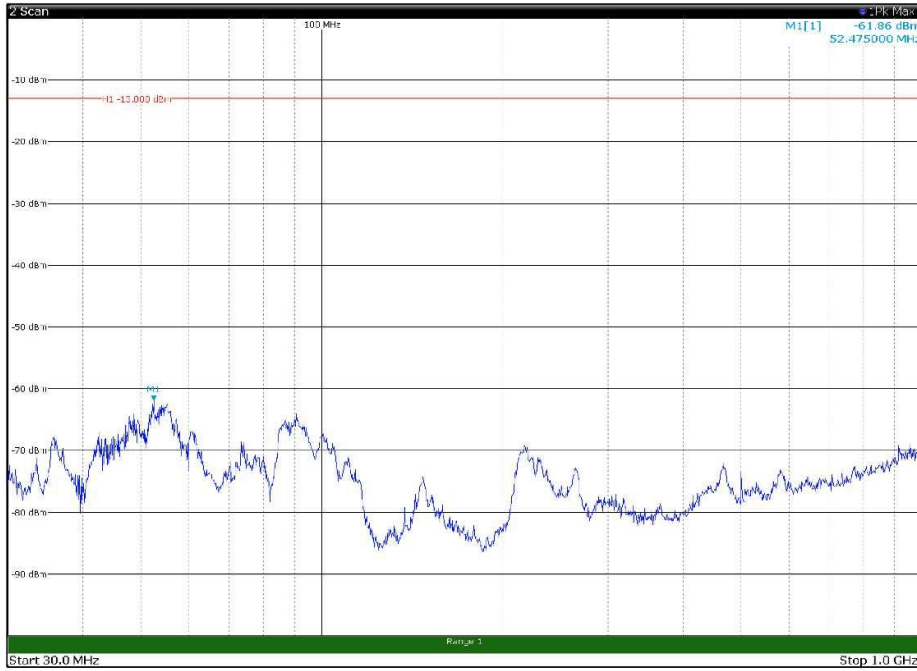

Channel: BOTTOM, Modulation: QPSK,
BW=15MHz, Range: 18GHz - 22.5GHz, Polarization: Horizontal

Channel: BOTTOM, Modulation: QPSK,
BW=15MHz, Range: 18GHz - 22.5GHz, Polarization: Vertical

Channel: MIDDLE, Modulation: QPSK,
BW=15MHz, Range: 30MHz - 1GHz, Polarization: Horizontal

Channel: MIDDLE, Modulation: QPSK,
BW=15MHz, Range: 30MHz - 1GHz, Polarization: Vertical

Channel: MIDDLE, Modulation: QPSK,
 BW=15MHz, Range: 1GHz - 18GHz, Polarization: Horizontal

Channel: MIDDLE, Modulation: QPSK,
 BW=15MHz, Range: 1GHz - 18GHz, Polarization: Vertical

Channel: MIDDLE, Modulation: QPSK,
BW=15MHz, Range: 18GHz - 22.5GHz, Polarization: Horizontal

Channel: MIDDLE, Modulation: QPSK,
BW=15MHz, Range: 18GHz - 22.5GHz, Polarization: Vertical

Channel: TOP, Modulation: QPSK,
BW=15MHz, Range: 30MHz - 1GHz, Polarization: Horizontal

Channel: TOP, Modulation: QPSK,
BW=15MHz, Range: 30MHz - 1GHz, Polarization: Vertical

Channel: TOP, Modulation: QPSK,
BW=15MHz, Range: 1GHz - 18GHz, Polarization: Horizontal

Channel: TOP, Modulation: QPSK,
BW=15MHz, Range: 1GHz - 18GHz, Polarization: Vertical