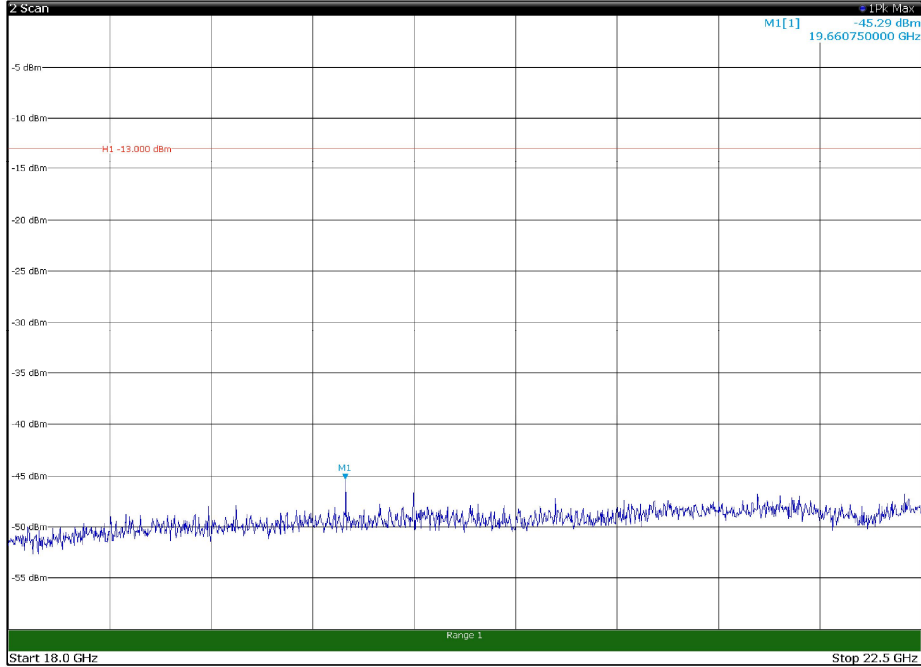

Channel: TOP, Modulation: QPSK,
BW=15MHz, Range: 30MHz - 1GHz, Polarization: Vertical

Channel: TOP, Modulation: QPSK,
BW=15MHz, Range: 1GHz - 18GHz, Polarization: Horizontal

Channel: TOP, Modulation: QPSK,
BW=15MHz, Range: 1GHz - 18GHz, Polarization: Vertical

Channel: TOP, Modulation: QPSK,
 BW=15MHz, Range: 18GHz - 22.5GHz, Polarization: Horizontal

Channel: TOP, Modulation: QPSK,
 BW=15MHz, Range: 18GHz - 22.5GHz, Polarization: Vertical

Channel: BOTTOM, Modulation: 16QAM,
BW=15MHz, Range: 30MHz - 1GHz, Polarization: Horizontal