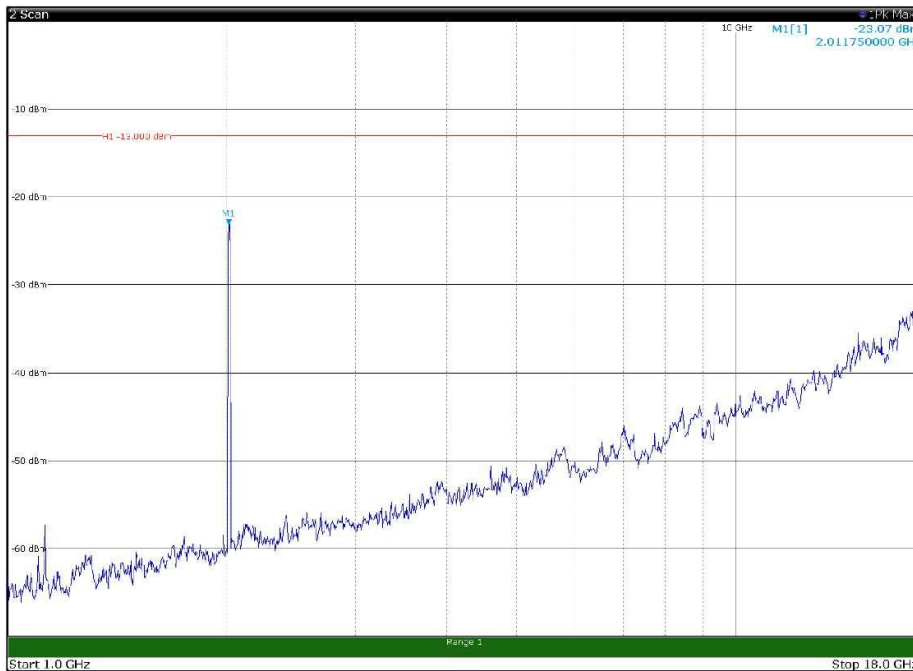

Channel: MIDDLE, Modulation: QPSK,
BW=15MHz, Range: 30MHz - 1GHz, Polarization: Vertical

Channel: MIDDLE, Modulation: QPSK,
 BW=15MHz, Range: 1GHz - 18GHz, Polarization: Horizontal

Channel: MIDDLE, Modulation: QPSK,
 BW=15MHz, Range: 1GHz - 18GHz, Polarization: Vertical

Channel: MIDDLE, Modulation: QPSK,
BW=15MHz, Range: 18GHz - 22.5GHz, Polarization: Horizontal

Channel: MIDDLE, Modulation: QPSK,
BW=15MHz, Range: 18GHz - 22.5GHz, Polarization: Vertical

Channel: TOP, Modulation: QPSK,
BW=15MHz, Range: 30MHz - 1GHz, Polarization: Horizontal

Channel: TOP, Modulation: QPSK,
BW=15MHz, Range: 30MHz - 1GHz, Polarization: Vertical

Channel: TOP, Modulation: QPSK,
BW=15MHz, Range: 1GHz - 18GHz, Polarization: Horizontal

Channel: TOP, Modulation: QPSK,
BW=15MHz, Range: 1GHz - 18GHz, Polarization: Vertical

Channel: TOP, Modulation: QPSK,
 BW=15MHz, Range: 18GHz - 22.5GHz, Polarization: Horizontal

Channel: TOP, Modulation: QPSK,
 BW=15MHz, Range: 18GHz - 22.5GHz, Polarization: Vertical

Channel: BOTTOM, Modulation: 16QAM,
BW=15MHz, Range: 30MHz - 1GHz, Polarization: Horizontal