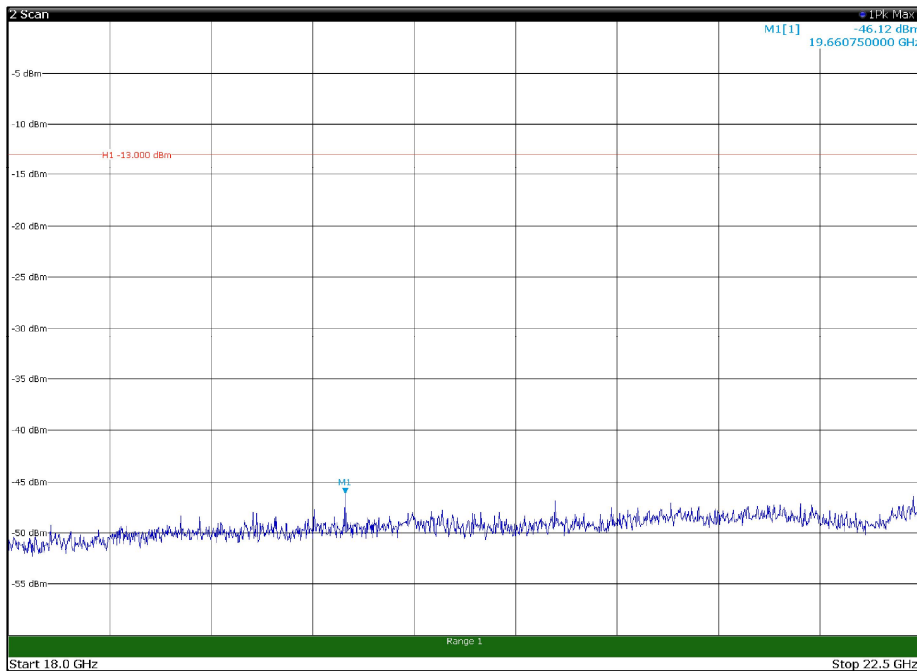

Channel: MIDDLE, Modulation: 16QAM,
BW=15MHz, Range: 30MHz - 1GHz, Polarization: Vertical

Channel: MIDDLE, Modulation: 16QAM,
 BW=15MHz, Range: 1GHz - 18GHz, Polarization: Horizontal

Channel: MIDDLE, Modulation: 16QAM,
 BW=15MHz, Range: 1GHz - 18GHz, Polarization: Vertical

Channel: MIDDLE, Modulation: 16QAM,
BW=15MHz, Range: 18GHz - 22.5GHz, Polarization: Horizontal

Channel: MIDDLE, Modulation: 16QAM,
BW=15MHz, Range: 18GHz - 22.5GHz, Polarization: Vertical

Channel: TOP, Modulation: 16QAM,
BW=15MHz, Range: 30MHz - 1GHz, Polarization: Horizontal