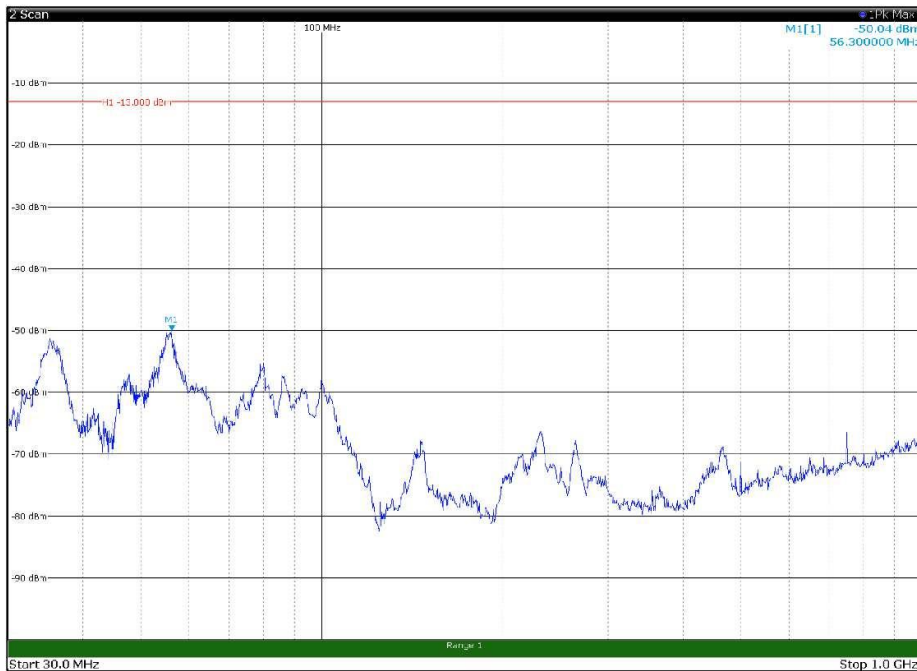

Channel: BOTTOM, Modulation: 64QAM,
BW=15MHz, Range: 30MHz - 1GHz, Polarization: Vertical

Channel: BOTTOM, Modulation: 64QAM,
BW=15MHz, Range: 1GHz - 18GHz, Polarization: Horizontal

Channel: BOTTOM, Modulation: 64QAM,
BW=15MHz, Range: 1GHz - 18GHz, Polarization: Vertical

Channel: BOTTOM, Modulation: 64QAM,
BW=15MHz, Range: 18GHz - 22.5GHz, Polarization: Horizontal

Channel: BOTTOM, Modulation: 64QAM,
BW=15MHz, Range: 18GHz - 22.5GHz, Polarization: Vertical

Channel: MIDDLE, Modulation: 64QAM,
BW=15MHz, Range: 1GHz - 18GHz, Polarization: Horizontal

Channel: MIDDLE, Modulation: 64QAM,
BW=15MHz, Range: 1GHz - 18GHz, Polarization: Vertical

Channel: TOP, Modulation: 64QAM,
BW=15MHz, Range: 30MHz - 1GHz, Polarization: Horizontal

Channel: TOP, Modulation: 64QAM,
BW=15MHz, Range: 30MHz - 1GHz, Polarization: Vertical