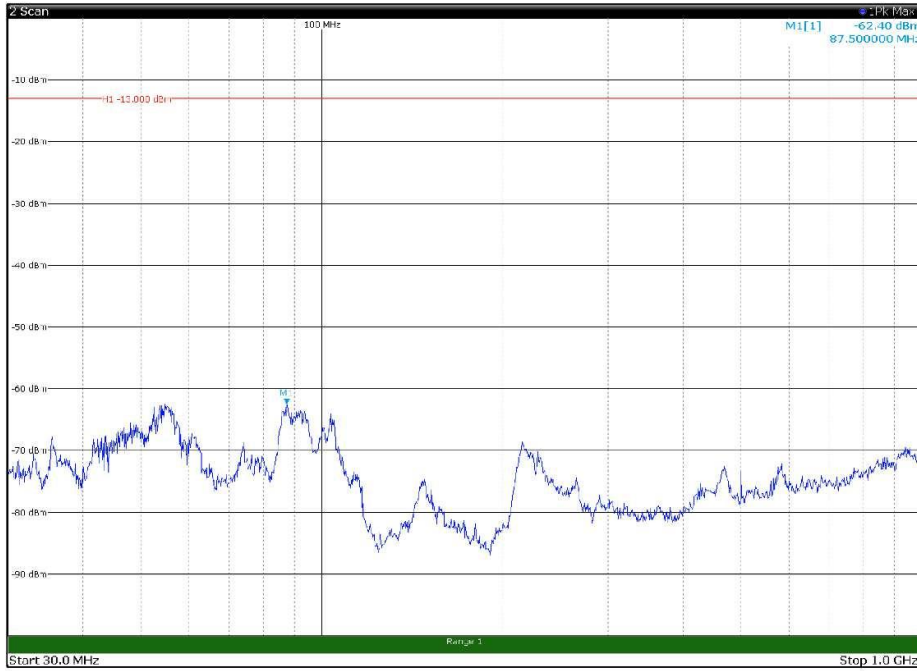

Channel: MIDDLE, Modulation: QPSK,  
BW=5MHz, Range: 18GHz - 22.5GHz, Polarization: Horizontal

Channel: MIDDLE, Modulation: QPSK,  
BW=5MHz, Range: 18GHz - 22.5GHz, Polarization: Vertical

Channel: TOP, Modulation: QPSK,  
 BW=5MHz, Range: 30MHz - 1GHz, Polarization: Horizontal

Channel: TOP, Modulation: QPSK,  
 BW=5MHz, Range: 30MHz - 1GHz, Polarization: Vertical

Channel: TOP, Modulation: QPSK,  
BW=5MHz, Range: 1GHz - 18GHz, Polarization: Horizontal

Channel: TOP, Modulation: QPSK,  
BW=5MHz, Range: 1GHz - 18GHz, Polarization: Vertical

Channel: TOP, Modulation: QPSK,  
BW=5MHz, Range: 18GHz - 22.5GHz, Polarization: Horizontal

Channel: TOP, Modulation: QPSK,  
BW=5MHz, Range: 18GHz - 22.5GHz, Polarization: Vertical

Channel: BOTTOM, Modulation: 16QAM,  
BW=5MHz, Range: 30MHz - 1GHz, Polarization: Horizontal

Channel: BOTTOM, Modulation: 16QAM,  
BW=5MHz, Range: 30MHz - 1GHz, Polarization: Vertical

Channel: BOTTOM, Modulation: 16QAM,  
BW=5MHz, Range: 1GHz - 18GHz, Polarization: Horizontal

Channel: BOTTOM, Modulation: 16QAM,  
BW=5MHz, Range: 1GHz - 18GHz, Polarization: Vertical