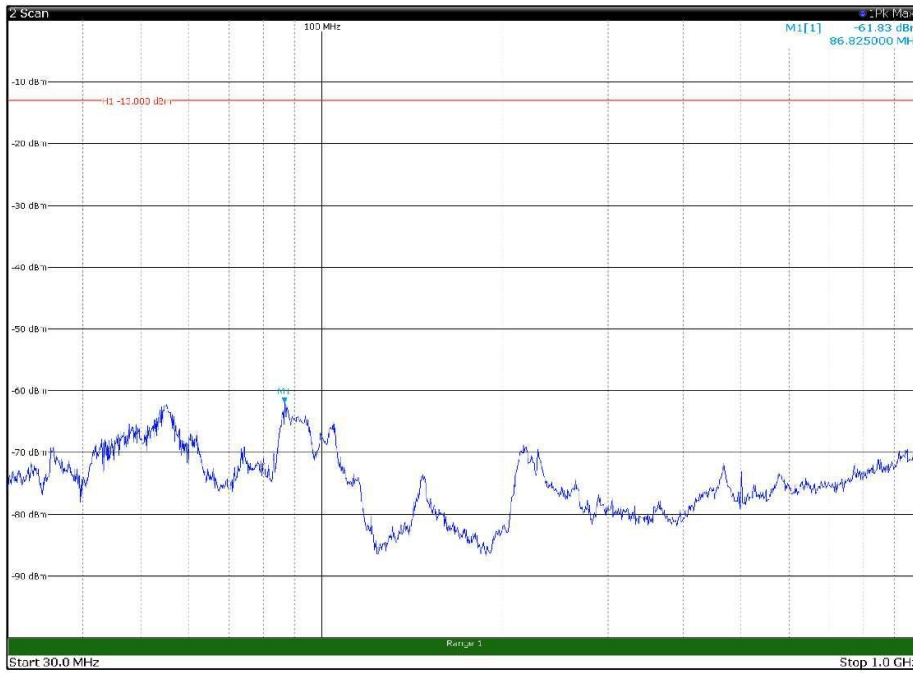

Channel: BOTTOM, Modulation: 16QAM,  
BW=5MHz, Range: 18GHz - 22.5GHz, Polarization: Horizontal

Channel: BOTTOM, Modulation: 16QAM,  
BW=5MHz, Range: 18GHz - 22.5GHz, Polarization: Vertical

Channel: MIDDLE, Modulation: 16QAM,  
BW=5MHz, Range: 30MHz - 1GHz, Polarization: Horizontal

Channel: MIDDLE, Modulation: 16QAM,  
BW=5MHz, Range: 30MHz - 1GHz, Polarization: Vertical

Channel: MIDDLE, Modulation: 16QAM,  
 BW=5MHz, Range: 1GHz - 18GHz, Polarization: Horizontal

Channel: MIDDLE, Modulation: 16QAM,  
 BW=5MHz, Range: 1GHz - 18GHz, Polarization: Vertical

Channel: TOP, Modulation: 16QAM,  
BW=5MHz, Range: 30MHz - 1GHz, Polarization: Horizontal

Channel: TOP, Modulation: 16QAM,  
BW=5MHz, Range: 30MHz - 1GHz, Polarization: Vertical

Channel: TOP, Modulation: 16QAM,  
BW=5MHz, Range: 1GHz - 18GHz, Polarization: Horizontal

Channel: TOP, Modulation: 16QAM,  
BW=5MHz, Range: 1GHz - 18GHz, Polarization: Vertical

Channel: TOP, Modulation: 16QAM,  
BW=5MHz, Range: 18GHz - 22.5GHz, Polarization: Horizontal

Channel: TOP, Modulation: 16QAM,  
BW=5MHz, Range: 18GHz - 22.5GHz, Polarization: Vertical