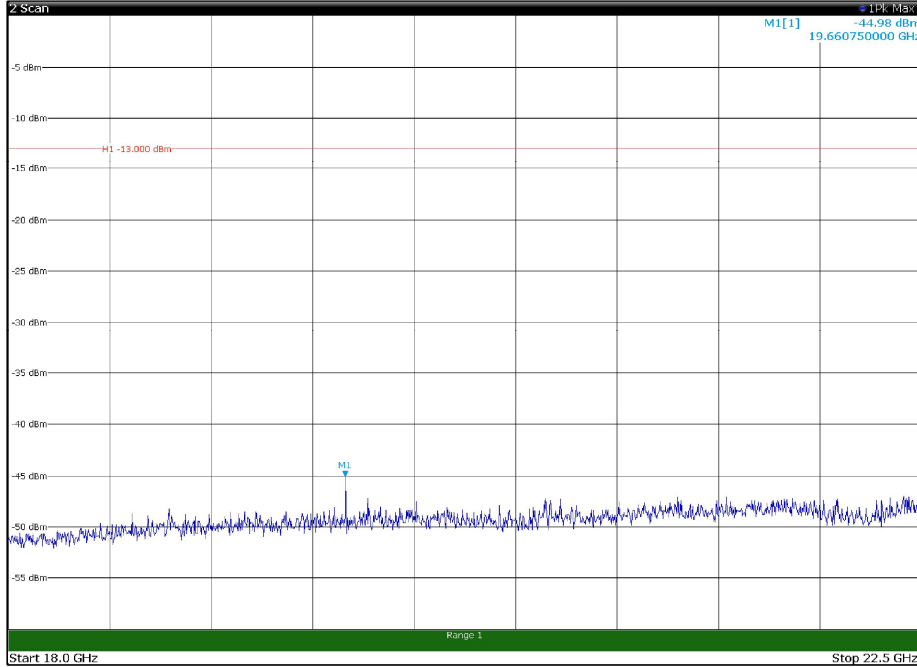

Channel: TOP, Modulation: 16QAM,  
BW=5MHz, Range: 30MHz - 1GHz, Polarization: Horizontal

Channel: TOP, Modulation: 16QAM,  
BW=5MHz, Range: 30MHz - 1GHz, Polarization: Vertical

Channel: TOP, Modulation: 16QAM,  
BW=5MHz, Range: 1GHz - 18GHz, Polarization: Horizontal

Channel: TOP, Modulation: 16QAM,  
BW=5MHz, Range: 1GHz - 18GHz, Polarization: Vertical

Channel: TOP, Modulation: 16QAM,  
BW=5MHz, Range: 18GHz - 22.5GHz, Polarization: Horizontal

Channel: TOP, Modulation: 16QAM,  
BW=5MHz, Range: 18GHz - 22.5GHz, Polarization: Vertical