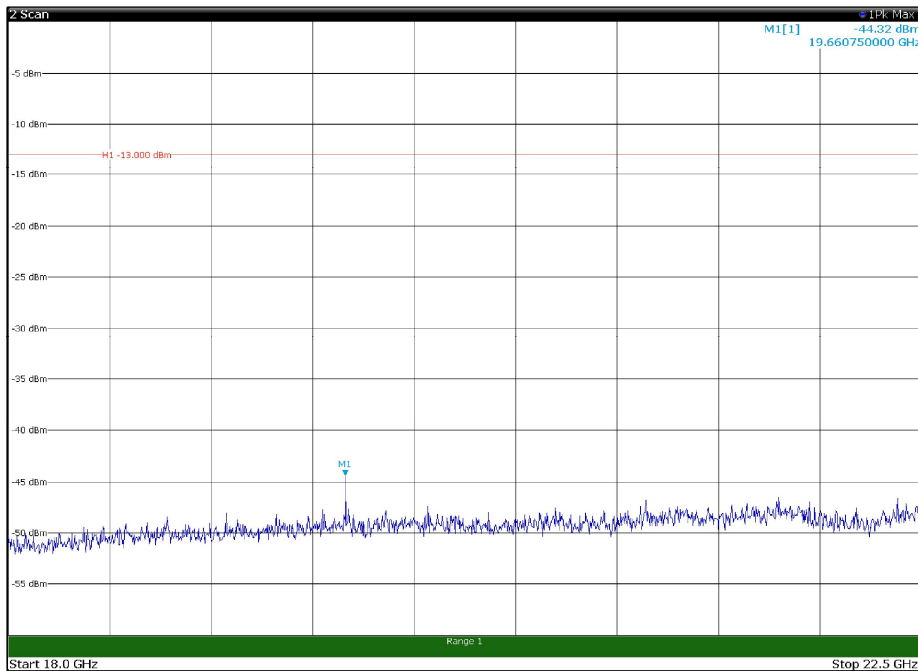

Channel: TOP, Modulation: 16QAM,  
BW=5MHz, Range: 1GHz - 18GHz, Polarization: Vertical

Channel: TOP, Modulation: 16QAM,  
BW=5MHz, Range: 18GHz - 22.5GHz, Polarization: Horizontal

Channel: TOP, Modulation: 16QAM,  
BW=5MHz, Range: 18GHz - 22.5GHz, Polarization: Vertical

Channel: BOTTOM, Modulation: 64QAM,  
BW=5MHz, Range: 30MHz - 1GHz, Polarization: Horizontal

Channel: BOTTOM, Modulation: 64QAM,  
BW=5MHz, Range: 30MHz - 1GHz, Polarization: Vertical

Channel: BOTTOM, Modulation: 64QAM,  
BW=5MHz, Range: 1GHz - 18GHz, Polarization: Horizontal

Channel: BOTTOM, Modulation: 64QAM,  
BW=5MHz, Range: 1GHz - 18GHz, Polarization: Vertical

Channel: BOTTOM, Modulation: 64QAM, BW=5MHz, Range: 18GHz - 22.5GHz, Polarization: Horizontal

Channel: BOTTOM, Modulation: 64QAM, BW=5MHz, Range: 18GHz - 22.5GHz, Polarization: Vertical