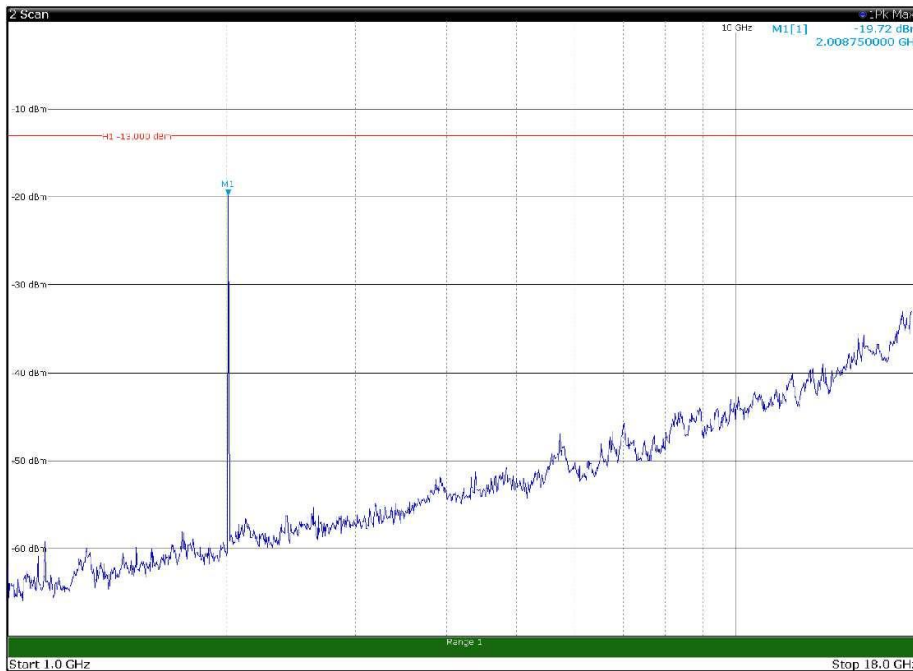

Channel: BOTTOM, Modulation: 16QAM,  
BW=5MHz, Range: 30MHz - 1GHz, Polarization: Vertical

Channel: BOTTOM, Modulation: 16QAM,  
BW=5MHz, Range: 1GHz - 18GHz, Polarization: Horizontal

Channel: BOTTOM, Modulation: 16QAM,  
BW=5MHz, Range: 1GHz - 18GHz, Polarization: Vertical

Channel: BOTTOM, Modulation: 16QAM,  
BW=5MHz, Range: 18GHz - 22.5GHz, Polarization: Horizontal

Channel: BOTTOM, Modulation: 16QAM,  
BW=5MHz, Range: 18GHz - 22.5GHz, Polarization: Vertical

Channel: MIDDLE, Modulation: 16QAM,  
BW=5MHz, Range: 30MHz - 1GHz, Polarization: Horizontal

Channel: MIDDLE, Modulation: 16QAM,  
BW=5MHz, Range: 30MHz - 1GHz, Polarization: Vertical

Channel: MIDDLE, Modulation: 16QAM,  
 BW=5MHz, Range: 1GHz - 18GHz, Polarization: Horizontal

Channel: MIDDLE, Modulation: 16QAM,  
 BW=5MHz, Range: 1GHz - 18GHz, Polarization: Vertical

Channel: TOP, Modulation: 16QAM,  
BW=5MHz, Range: 30MHz - 1GHz, Polarization: Horizontal

Channel: TOP, Modulation: 16QAM,  
BW=5MHz, Range: 30MHz - 1GHz, Polarization: Vertical

Channel: TOP, Modulation: 16QAM,  
BW=5MHz, Range: 1GHz - 18GHz, Polarization: Horizontal