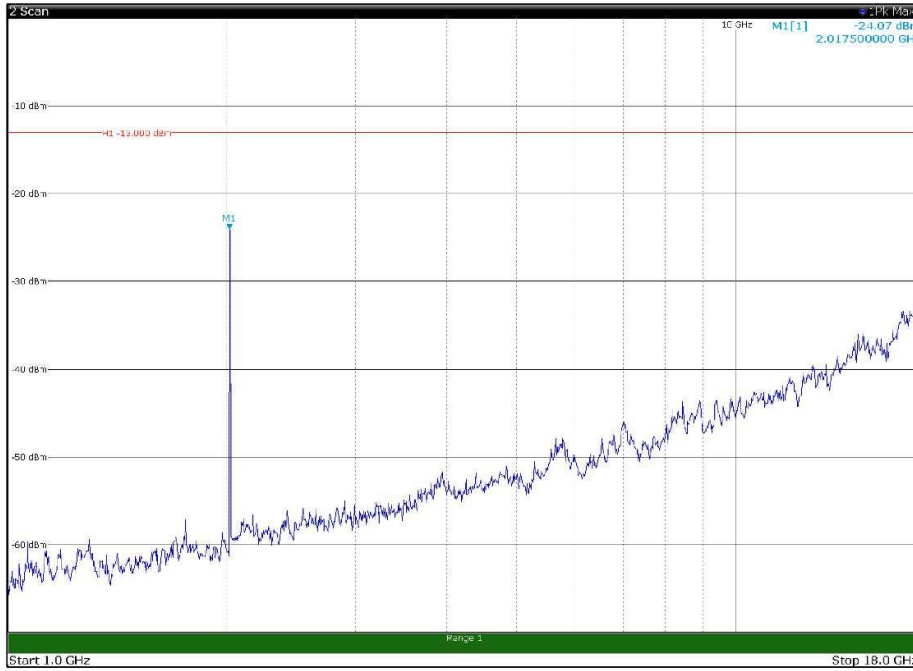

Channel: MIDDLE, Modulation: QPSK,  
BW=5MHz, Range: 18GHz - 22.5GHz, Polarization: Horizontal

Channel: MIDDLE, Modulation: QPSK,  
BW=5MHz, Range: 18GHz - 22.5GHz, Polarization: Vertical

Channel: TOP, Modulation: QPSK,  
 BW=5MHz, Range: 30MHz - 1GHz, Polarization: Horizontal

Channel: TOP, Modulation: QPSK,  
 BW=5MHz, Range: 30MHz - 1GHz, Polarization: Vertical

Channel: TOP, Modulation: QPSK,  
BW=5MHz, Range: 1GHz - 18GHz, Polarization: Horizontal

Channel: TOP, Modulation: QPSK,  
BW=5MHz, Range: 1GHz - 18GHz, Polarization: Vertical

Channel: TOP, Modulation: QPSK,  
BW=5MHz, Range: 18GHz - 22.5GHz, Polarization: Horizontal

Channel: TOP, Modulation: QPSK,  
BW=5MHz, Range: 18GHz - 22.5GHz, Polarization: Vertical

Channel: BOTTOM, Modulation: 16QAM,  
BW=5MHz, Range: 30MHz - 1GHz, Polarization: Horizontal