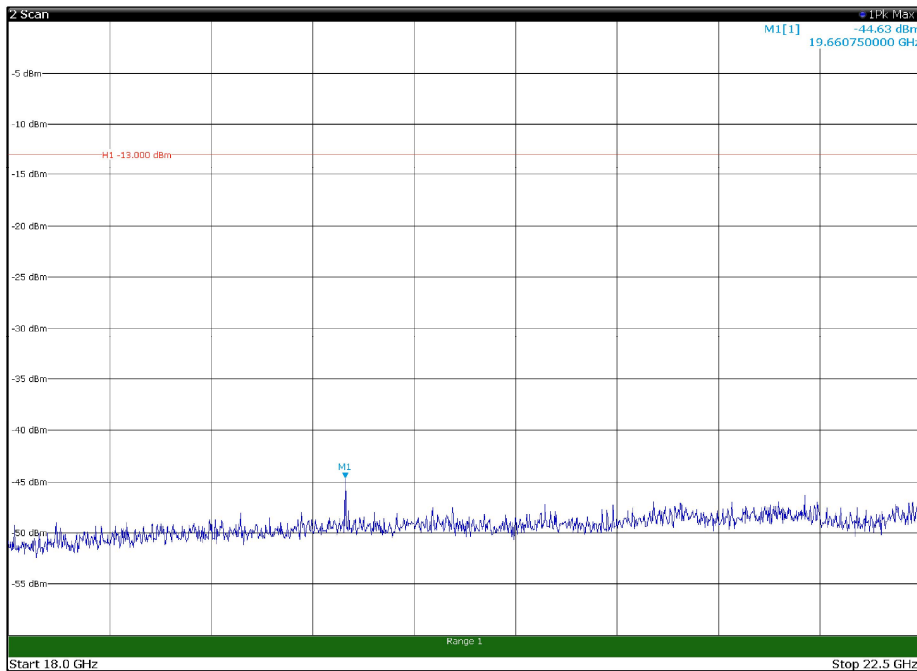

Channel: MIDDLE, Modulation: QPSK,  
BW=5MHz, Range: 18GHz - 22.5GHz, Polarization: Horizontal

Channel: MIDDLE, Modulation: QPSK,  
BW=5MHz, Range: 18GHz - 22.5GHz, Polarization: Vertical

Channel: TOP, Modulation: QPSK,  
 BW=5MHz, Range: 30MHz - 1GHz, Polarization: Horizontal

Channel: TOP, Modulation: QPSK,  
 BW=5MHz, Range: 30MHz - 1GHz, Polarization: Vertical

Channel: TOP, Modulation: QPSK,  
BW=5MHz, Range: 1GHz - 18GHz, Polarization: Horizontal

Channel: TOP, Modulation: QPSK,  
BW=5MHz, Range: 1GHz - 18GHz, Polarization: Vertical

Channel: TOP, Modulation: QPSK,  
BW=5MHz, Range: 18GHz - 22.5GHz, Polarization: Horizontal

Channel: TOP, Modulation: QPSK,  
BW=5MHz, Range: 18GHz - 22.5GHz, Polarization: Vertical

Channel: BOTTOM, Modulation: 16QAM,  
BW=5MHz, Range: 30MHz - 1GHz, Polarization: Horizontal