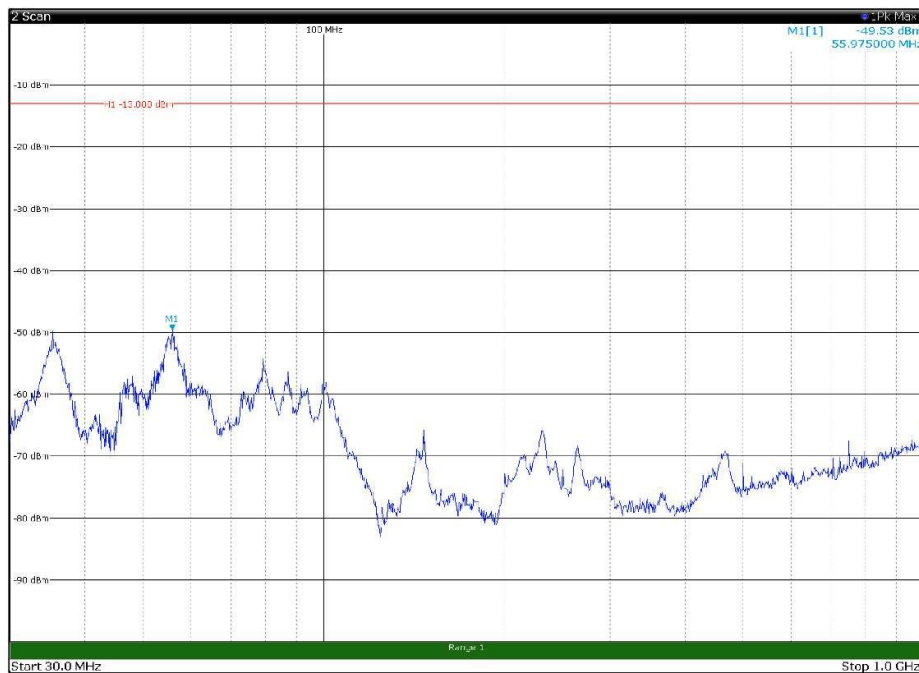

Channel: TOP, Modulation: QPSK,  
BW=5MHz, Range: 18GHz - 22.5GHz, Polarization: Horizontal

Channel: TOP, Modulation: QPSK,  
BW=5MHz, Range: 18GHz - 22.5GHz, Polarization: Vertical

Channel: BOTTOM, Modulation: 16QAM,  
BW=5MHz, Range: 30MHz - 1GHz, Polarization: Horizontal

Channel: BOTTOM, Modulation: 16QAM,  
BW=5MHz, Range: 30MHz - 1GHz, Polarization: Vertical

Channel: BOTTOM, Modulation: 16QAM,  
BW=5MHz, Range: 1GHz - 18GHz, Polarization: Horizontal

Channel: BOTTOM, Modulation: 16QAM,  
BW=5MHz, Range: 1GHz - 18GHz, Polarization: Vertical

Channel: BOTTOM, Modulation: 16QAM,  
BW=5MHz, Range: 18GHz - 22.5GHz, Polarization: Horizontal

Channel: BOTTOM, Modulation: 16QAM,  
BW=5MHz, Range: 18GHz - 22.5GHz, Polarization: Vertical

Channel: MIDDLE, Modulation: 16QAM,  
BW=5MHz, Range: 30MHz - 1GHz, Polarization: Horizontal

Channel: MIDDLE, Modulation: 16QAM,  
BW=5MHz, Range: 30MHz - 1GHz, Polarization: Vertical

Channel: MIDDLE, Modulation: 16QAM,  
 BW=5MHz, Range: 1GHz - 18GHz, Polarization: Horizontal

Channel: MIDDLE, Modulation: 16QAM,  
 BW=5MHz, Range: 1GHz - 18GHz, Polarization: Vertical