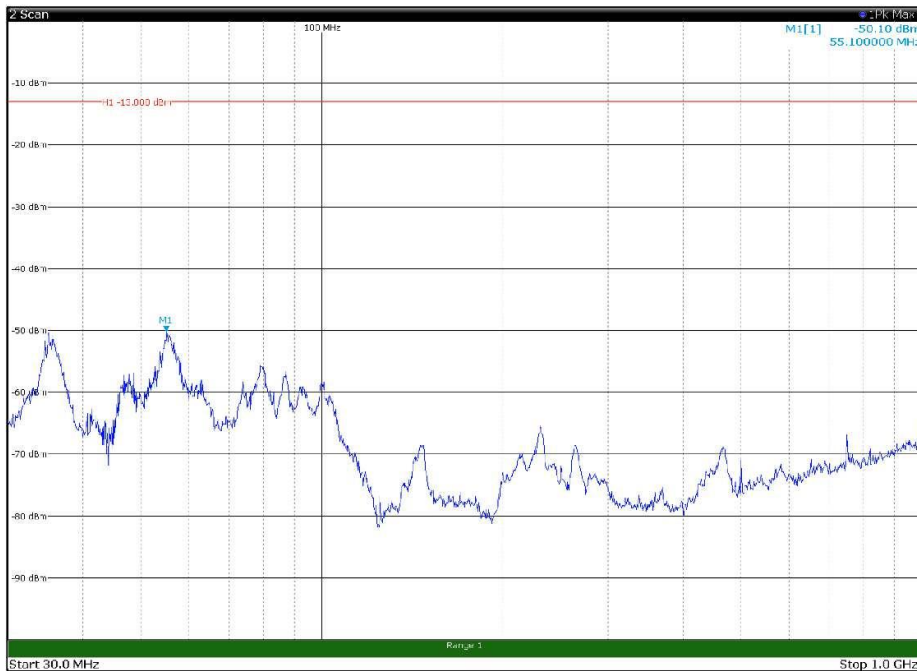

Channel: MIDDLE, Modulation: QPSK,  
BW=5MHz, Range: 18GHz - 22.5GHz, Polarization: Horizontal

Channel: MIDDLE, Modulation: QPSK,  
BW=5MHz, Range: 18GHz - 22.5GHz, Polarization: Vertical

Channel: TOP, Modulation: QPSK,  
 BW=5MHz, Range: 30MHz - 1GHz, Polarization: Horizontal

Channel: TOP, Modulation: QPSK,  
 BW=5MHz, Range: 30MHz - 1GHz, Polarization: Vertical

Channel: TOP, Modulation: QPSK,  
BW=5MHz, Range: 1GHz - 18GHz, Polarization: Horizontal

Channel: TOP, Modulation: QPSK,  
BW=5MHz, Range: 1GHz - 18GHz, Polarization: Vertical

Channel: TOP, Modulation: QPSK,  
BW=5MHz, Range: 18GHz - 22.5GHz, Polarization: Horizontal

Channel: TOP, Modulation: QPSK,  
BW=5MHz, Range: 18GHz - 22.5GHz, Polarization: Vertical

Channel: BOTTOM, Modulation: 16QAM,  
BW=5MHz, Range: 30MHz - 1GHz, Polarization: Horizontal

Channel: BOTTOM, Modulation: 16QAM,  
BW=5MHz, Range: 30MHz - 1GHz, Polarization: Vertical

Channel: BOTTOM, Modulation: 16QAM,  
BW=5MHz, Range: 1GHz - 18GHz, Polarization: Horizontal

Channel: BOTTOM, Modulation: 16QAM,  
BW=5MHz, Range: 1GHz - 18GHz, Polarization: Vertical