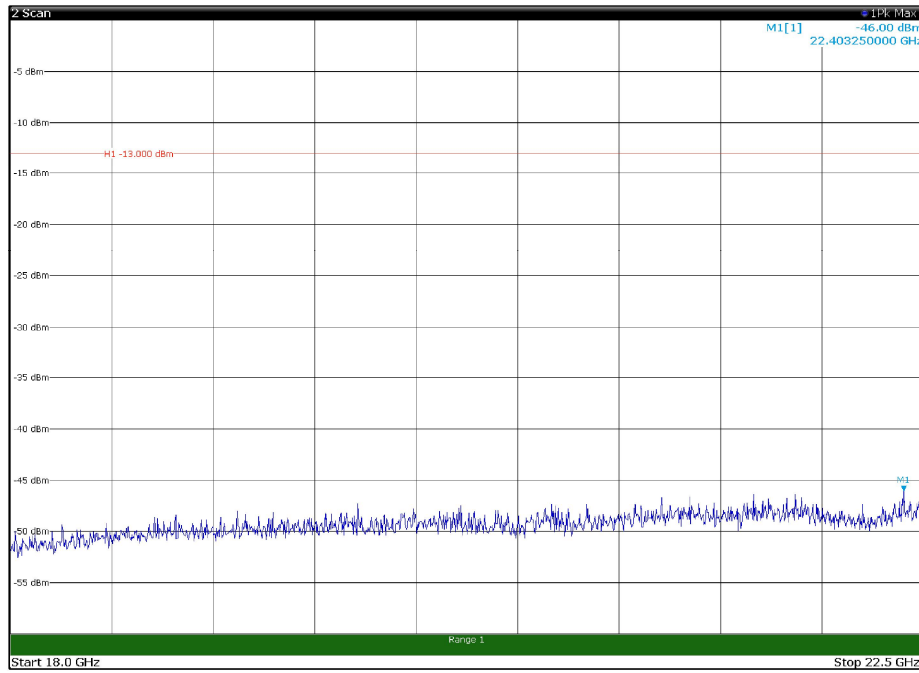

Channel: TOP, Modulation: 64QAM,  
BW=5MHz, Range: 30MHz - 1GHz, Polarization: Horizontal

Channel: TOP, Modulation: 64QAM,  
BW=5MHz, Range: 30MHz - 1GHz, Polarization: Vertical

Channel: TOP, Modulation: 64QAM,  
BW=5MHz, Range: 1GHz - 18GHz, Polarization: Horizontal

Channel: TOP, Modulation: 64QAM,  
BW=5MHz, Range: 1GHz - 18GHz, Polarization: Vertical

Channel: TOP, Modulation: 64QAM,  
BW=5MHz, Range: 18GHz - 22.5GHz, Polarization: Horizontal

Channel: TOP, Modulation: 64QAM,  
BW=5MHz, Range: 18GHz - 22.5GHz, Polarization: Vertical