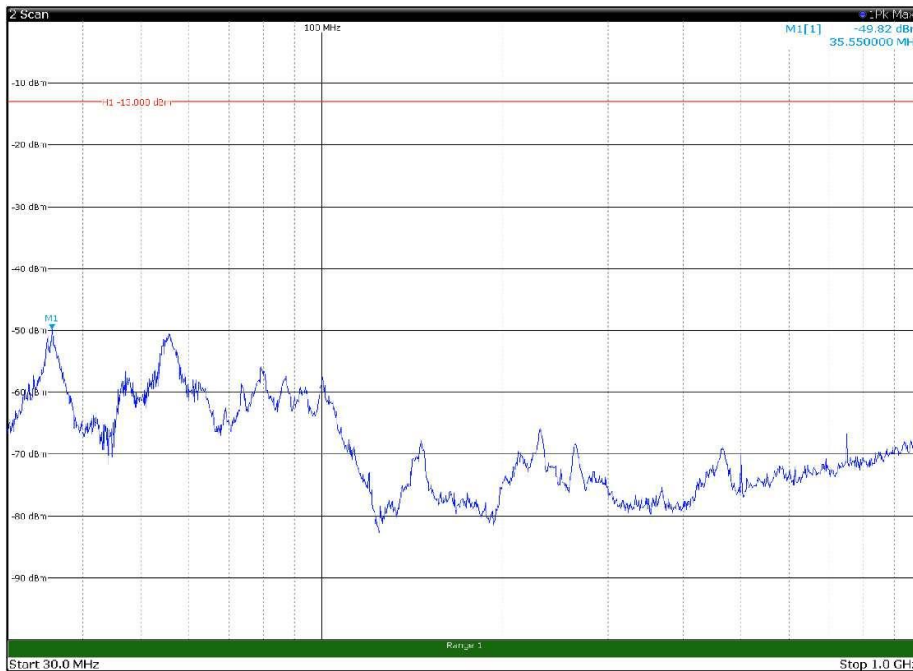

Channel: BOTTOM, Modulation: 16QAM,  
BW=5MHz, Range: 18GHz - 22.5GHz, Polarization: Horizontal

Channel: BOTTOM, Modulation: 16QAM,  
BW=5MHz, Range: 18GHz - 22.5GHz, Polarization: Vertical

Channel: MIDDLE, Modulation: 16QAM,  
BW=5MHz, Range: 30MHz - 1GHz, Polarization: Horizontal

Channel: MIDDLE, Modulation: 16QAM,  
BW=5MHz, Range: 30MHz - 1GHz, Polarization: Vertical

Channel: MIDDLE, Modulation: 16QAM,  
 BW=5MHz, Range: 1GHz - 18GHz, Polarization: Horizontal

Channel: MIDDLE, Modulation: 16QAM,  
 BW=5MHz, Range: 1GHz - 18GHz, Polarization: Vertical

Channel: TOP, Modulation: 16QAM,  
BW=5MHz, Range: 30MHz - 1GHz, Polarization: Horizontal

Channel: TOP, Modulation: 16QAM,  
BW=5MHz, Range: 30MHz - 1GHz, Polarization: Vertical

Channel: TOP, Modulation: 16QAM,  
BW=5MHz, Range: 1GHz - 18GHz, Polarization: Horizontal

Channel: TOP, Modulation: 16QAM,  
BW=5MHz, Range: 1GHz - 18GHz, Polarization: Vertical

Channel: TOP, Modulation: 16QAM,  
BW=5MHz, Range: 18GHz - 22.5GHz, Polarization: Horizontal

Channel: TOP, Modulation: 16QAM,  
BW=5MHz, Range: 18GHz - 22.5GHz, Polarization: Vertical