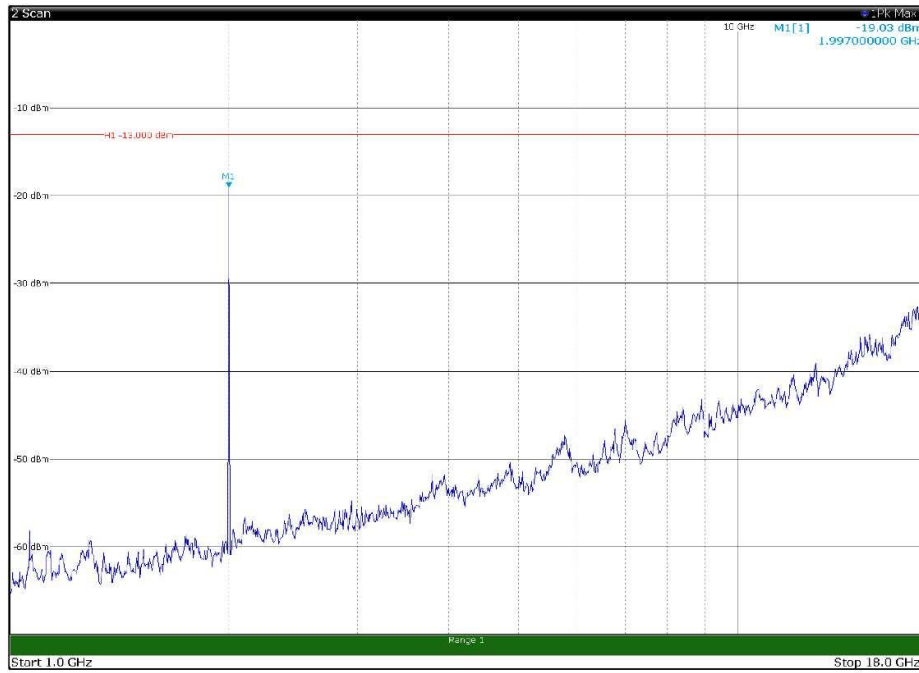

Channel: TOP, Modulation: 16QAM,  
BW=5MHz, Range: 30MHz - 1GHz, Polarization: Horizontal

Channel: TOP, Modulation: 16QAM,  
BW=5MHz, Range: 30MHz - 1GHz, Polarization: Vertical

Channel: TOP, Modulation: 16QAM,  
BW=5MHz, Range: 1GHz - 18GHz, Polarization: Horizontal

Channel: TOP, Modulation: 16QAM,  
BW=5MHz, Range: 1GHz - 18GHz, Polarization: Vertical

Channel: TOP, Modulation: 16QAM,  
BW=5MHz, Range: 18GHz - 22.5GHz, Polarization: Horizontal

Channel: TOP, Modulation: 16QAM,  
BW=5MHz, Range: 18GHz - 22.5GHz, Polarization: Vertical

Channel: BOTTOM, Modulation: 64QAM,  
BW=5MHz, Range: 30MHz - 1GHz, Polarization: Horizontal

Channel: BOTTOM, Modulation: 64QAM,  
BW=5MHz, Range: 30MHz - 1GHz, Polarization: Vertical

Channel: BOTTOM, Modulation: 64QAM,  
BW=5MHz, Range: 1GHz - 18GHz, Polarization: Horizontal

Channel: BOTTOM, Modulation: 64QAM,  
BW=5MHz, Range: 1GHz - 18GHz, Polarization: Vertical

Channel: BOTTOM, Modulation: 64QAM, BW=5MHz, Range: 18GHz - 22.5GHz, Polarization: Horizontal

Channel: BOTTOM, Modulation: 64QAM, BW=5MHz, Range: 18GHz - 22.5GHz, Polarization: Vertical