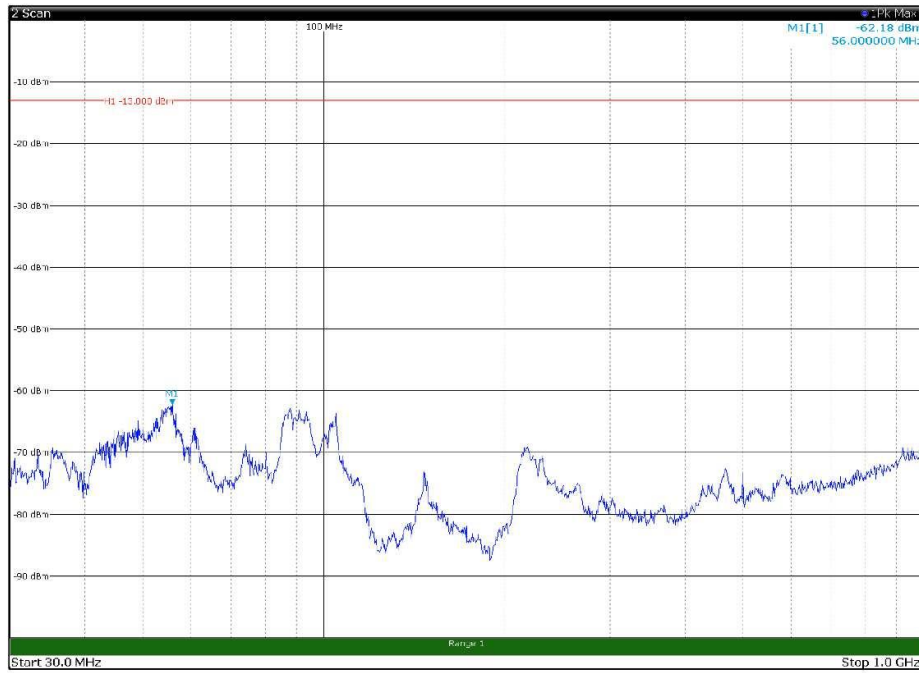

Channel: BOTTOM, Modulation: 64QAM,  
BW=5MHz, Range: 1GHz - 18GHz, Polarization: Vertical

Channel: BOTTOM, Modulation: 64QAM, BW=5MHz, Range: 18GHz - 22.5GHz, Polarization: Horizontal

Channel: BOTTOM, Modulation: 64QAM, BW=5MHz, Range: 18GHz - 22.5GHz, Polarization: Vertical

Channel: MIDDLE, Modulation: 64QAM,  
BW=5MHz, Range: 30MHz - 1GHz, Polarization: Horizontal

Channel: MIDDLE, Modulation: 64QAM,  
BW=5MHz, Range: 30MHz - 1GHz, Polarization: Vertical

Channel: MIDDLE, Modulation: 64QAM,  
 BW=5MHz, Range: 1GHz - 18GHz, Polarization: Horizontal

Channel: MIDDLE, Modulation: 64QAM,  
 BW=5MHz, Range: 1GHz - 18GHz, Polarization: Vertical

Channel: MIDDLE, Modulation: 64QAM,  
BW=5MHz, Range: 18GHz - 22.5GHz, Polarization: Horizontal

Channel: MIDDLE, Modulation: 64QAM,  
BW=5MHz, Range: 18GHz - 22.5GHz, Polarization: Vertical

Channel: TOP, Modulation: 64QAM,  
BW=5MHz, Range: 30MHz - 1GHz, Polarization: Horizontal

Channel: TOP, Modulation: 64QAM,  
BW=5MHz, Range: 30MHz - 1GHz, Polarization: Vertical

Channel: TOP, Modulation: 64QAM,  
BW=5MHz, Range: 1GHz - 18GHz, Polarization: Horizontal