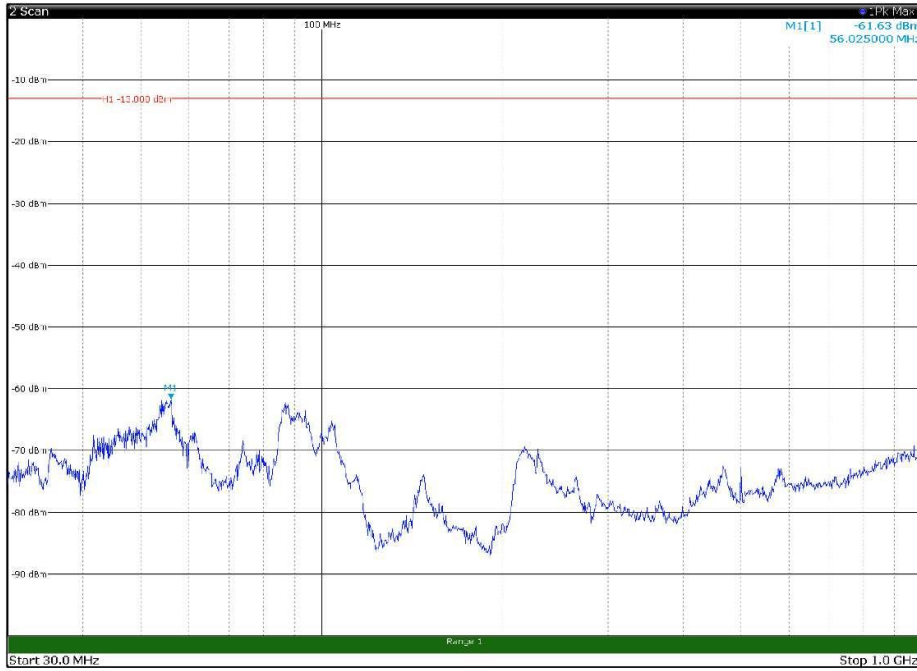

Channel: MIDDLE, Modulation: 64QAM,  
 BW=5MHz, Range: 1GHz - 18GHz, Polarization: Vertical

Channel: MIDDLE, Modulation: 64QAM,  
BW=5MHz, Range: 18GHz - 22.5GHz, Polarization: Horizontal

Channel: MIDDLE, Modulation: 64QAM,  
BW=5MHz, Range: 18GHz - 22.5GHz, Polarization: Vertical

Channel: TOP, Modulation: 64QAM,  
BW=5MHz, Range: 30MHz - 1GHz, Polarization: Horizontal

Channel: TOP, Modulation: 64QAM,  
BW=5MHz, Range: 30MHz - 1GHz, Polarization: Vertical

Channel: TOP, Modulation: 64QAM,  
BW=5MHz, Range: 1GHz - 18GHz, Polarization: Horizontal

Channel: TOP, Modulation: 64QAM,  
BW=5MHz, Range: 1GHz - 18GHz, Polarization: Vertical

Channel: TOP, Modulation: 64QAM,  
BW=5MHz, Range: 18GHz - 22.5GHz, Polarization: Horizontal

Channel: TOP, Modulation: 64QAM,  
BW=5MHz, Range: 18GHz - 22.5GHz, Polarization: Vertical