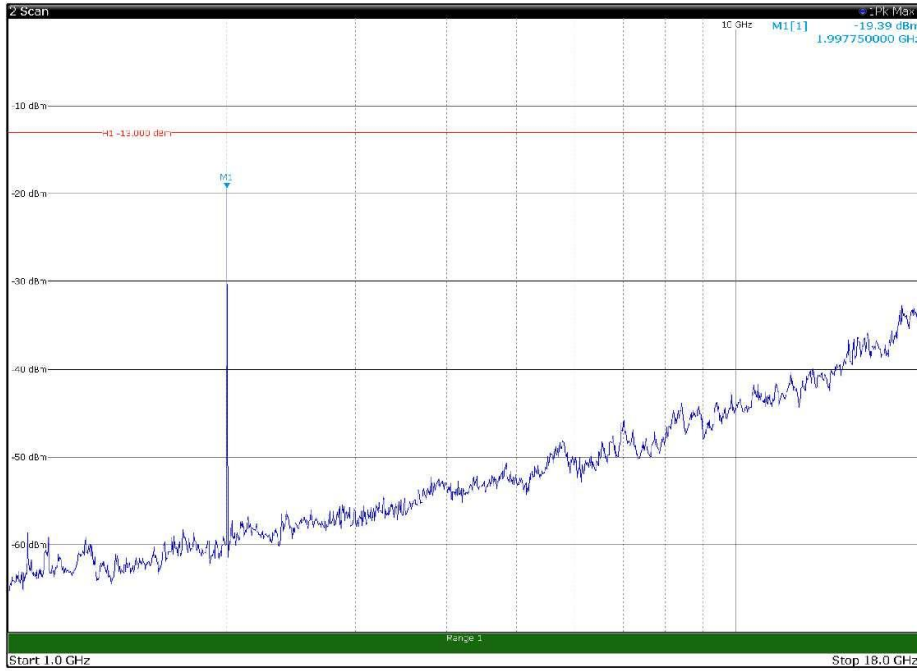

Channel: TOP, Modulation: QPSK,  
 BW=5MHz, Range: 30MHz - 1GHz, Polarization: Vertical

Channel: TOP, Modulation: QPSK,  
BW=5MHz, Range: 1GHz - 18GHz, Polarization: Horizontal

Channel: TOP, Modulation: QPSK,  
BW=5MHz, Range: 1GHz - 18GHz, Polarization: Vertical

Channel: TOP, Modulation: QPSK,  
BW=5MHz, Range: 18GHz - 22.5GHz, Polarization: Horizontal

Channel: TOP, Modulation: QPSK,  
BW=5MHz, Range: 18GHz - 22.5GHz, Polarization: Vertical

Channel: BOTTOM, Modulation: 16QAM,  
BW=5MHz, Range: 30MHz - 1GHz, Polarization: Horizontal

Channel: BOTTOM, Modulation: 16QAM,  
BW=5MHz, Range: 30MHz - 1GHz, Polarization: Vertical

Channel: BOTTOM, Modulation: 16QAM,  
BW=5MHz, Range: 1GHz - 18GHz, Polarization: Horizontal

Channel: BOTTOM, Modulation: 16QAM,  
BW=5MHz, Range: 1GHz - 18GHz, Polarization: Vertical

Channel: BOTTOM, Modulation: 16QAM,  
BW=5MHz, Range: 18GHz - 22.5GHz, Polarization: Horizontal

Channel: BOTTOM, Modulation: 16QAM,  
BW=5MHz, Range: 18GHz - 22.5GHz, Polarization: Vertical

Channel: MIDDLE, Modulation: 16QAM,  
BW=5MHz, Range: 30MHz - 1GHz, Polarization: Horizontal