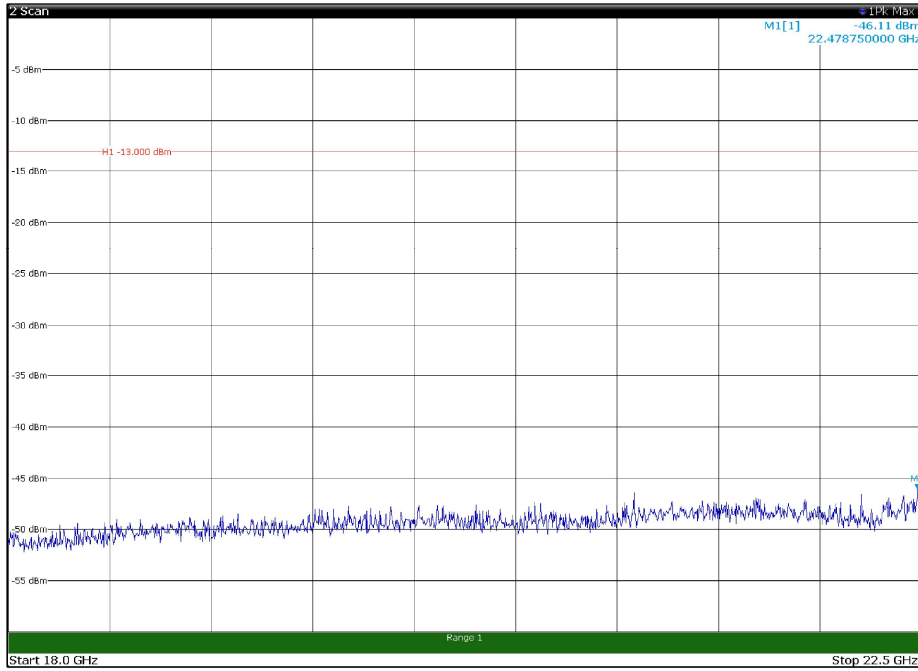

Channel: MIDDLE, Modulation: QPSK,  
BW=5MHz, Range: 18GHz - 22.5GHz, Polarization: Horizontal

Channel: MIDDLE, Modulation: QPSK,  
BW=5MHz, Range: 18GHz - 22.5GHz, Polarization: Vertical

Channel: TOP, Modulation: QPSK,  
 BW=5MHz, Range: 30MHz - 1GHz, Polarization: Horizontal

Channel: TOP, Modulation: QPSK,  
 BW=5MHz, Range: 30MHz - 1GHz, Polarization: Vertical

Channel: TOP, Modulation: QPSK,  
BW=5MHz, Range: 1GHz - 18GHz, Polarization: Horizontal

Channel: TOP, Modulation: QPSK,  
BW=5MHz, Range: 1GHz - 18GHz, Polarization: Vertical

Channel: TOP, Modulation: QPSK,  
BW=5MHz, Range: 18GHz - 22.5GHz, Polarization: Horizontal

Channel: TOP, Modulation: QPSK,  
BW=5MHz, Range: 18GHz - 22.5GHz, Polarization: Vertical

Channel: BOTTOM, Modulation: 16QAM,  
BW=5MHz, Range: 30MHz - 1GHz, Polarization: Horizontal