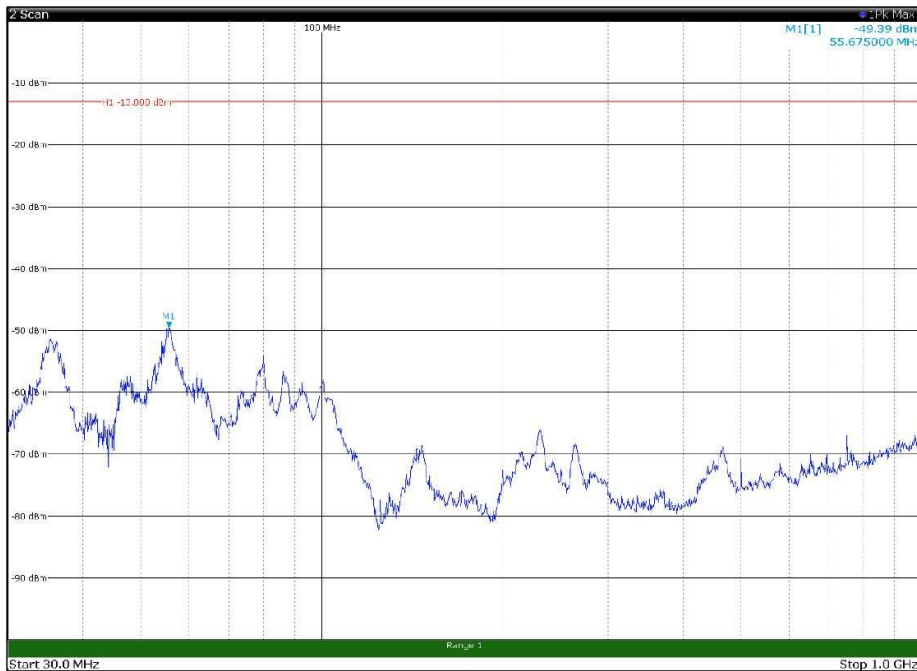

Channel: BOTTOM, Modulation: 64QAM,  
BW=5MHz, Range: 30MHz - 1GHz, Polarization: Horizontal

Channel: BOTTOM, Modulation: 64QAM,  
BW=5MHz, Range: 30MHz - 1GHz, Polarization: Vertical

Channel: BOTTOM, Modulation: 64QAM,  
BW=5MHz, Range: 1GHz - 18GHz, Polarization: Horizontal

Channel: BOTTOM, Modulation: 64QAM,  
BW=5MHz, Range: 1GHz - 18GHz, Polarization: Vertical

Channel: BOTTOM, Modulation: 64QAM, BW=5MHz, Range: 18GHz - 22.5GHz, Polarization: Horizontal

Channel: BOTTOM, Modulation: 64QAM, BW=5MHz, Range: 18GHz - 22.5GHz, Polarization: Vertical

Channel: MIDDLE, Modulation: 64QAM,  
BW=5MHz, Range: 30MHz - 1GHz, Polarization: Horizontal

Channel: MIDDLE, Modulation: 64QAM,  
BW=5MHz, Range: 30MHz - 1GHz, Polarization: Vertical

Channel: MIDDLE, Modulation: 64QAM,  
 BW=5MHz, Range: 1GHz - 18GHz, Polarization: Horizontal