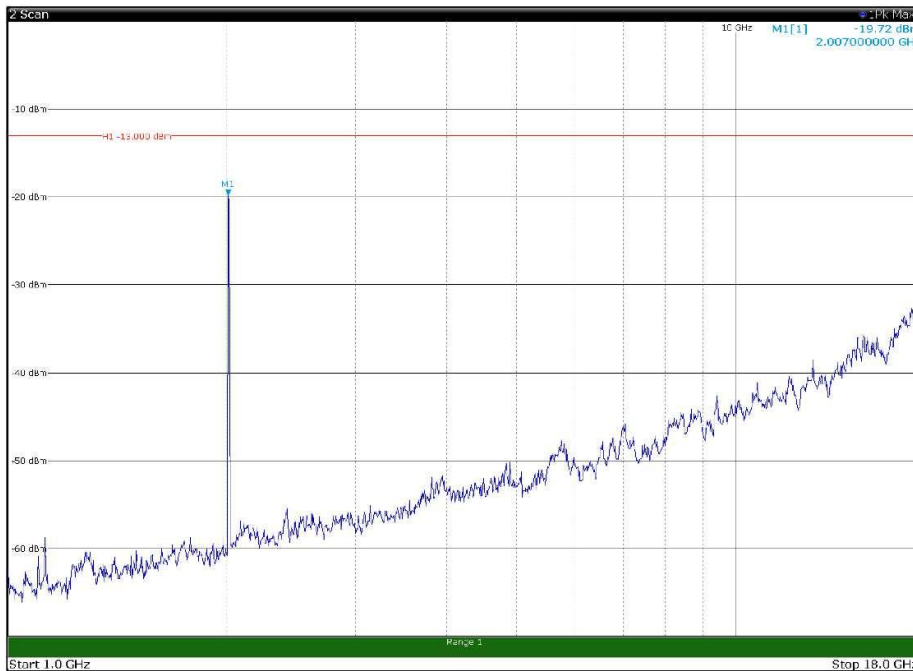

Channel: BOTTOM, Modulation: 64QAM,  
BW=5MHz, Range: 30MHz - 1GHz, Polarization: Horizontal

Channel: BOTTOM, Modulation: 64QAM,  
BW=5MHz, Range: 30MHz - 1GHz, Polarization: Vertical

Channel: BOTTOM, Modulation: 64QAM,  
BW=5MHz, Range: 1GHz - 18GHz, Polarization: Horizontal

Channel: BOTTOM, Modulation: 64QAM,  
BW=5MHz, Range: 1GHz - 18GHz, Polarization: Vertical

Channel: BOTTOM, Modulation: 64QAM, BW=5MHz, Range: 18GHz - 22.5GHz, Polarization: Horizontal

Channel: BOTTOM, Modulation: 64QAM, BW=5MHz, Range: 18GHz - 22.5GHz, Polarization: Vertical

Channel: MIDDLE, Modulation: 64QAM,  
BW=5MHz, Range: 30MHz - 1GHz, Polarization: Horizontal

Channel: MIDDLE, Modulation: 64QAM,  
BW=5MHz, Range: 30MHz - 1GHz, Polarization: Vertical

Channel: MIDDLE, Modulation: 64QAM,  
 BW=5MHz, Range: 1GHz - 18GHz, Polarization: Horizontal