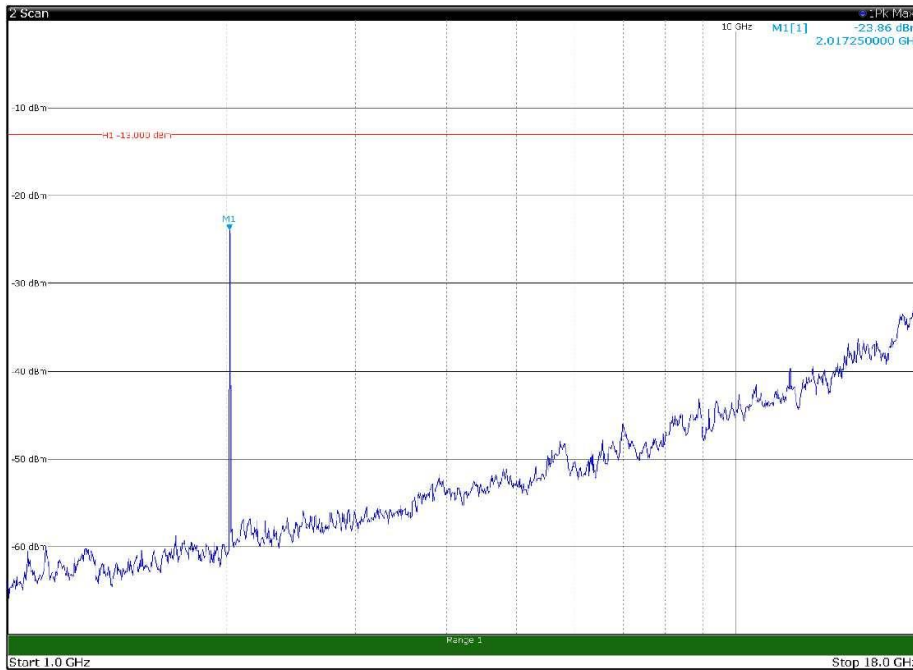

Channel: MIDDLE, Modulation: 64QAM,  
BW=5MHz, Range: 30MHz - 1GHz, Polarization: Horizontal

Channel: MIDDLE, Modulation: 64QAM,  
BW=5MHz, Range: 30MHz - 1GHz, Polarization: Vertical

Channel: MIDDLE, Modulation: 64QAM,  
 BW=5MHz, Range: 1GHz - 18GHz, Polarization: Horizontal

Channel: MIDDLE, Modulation: 64QAM,  
 BW=5MHz, Range: 1GHz - 18GHz, Polarization: Vertical

Channel: MIDDLE, Modulation: 64QAM,  
BW=5MHz, Range: 18GHz - 22.5GHz, Polarization: Horizontal

Channel: MIDDLE, Modulation: 64QAM,  
BW=5MHz, Range: 18GHz - 22.5GHz, Polarization: Vertical

Channel: TOP, Modulation: 64QAM,  
BW=5MHz, Range: 30MHz - 1GHz, Polarization: Horizontal

Channel: TOP, Modulation: 64QAM,  
BW=5MHz, Range: 30MHz - 1GHz, Polarization: Vertical

Channel: TOP, Modulation: 64QAM,  
BW=5MHz, Range: 1GHz - 18GHz, Polarization: Horizontal

Channel: TOP, Modulation: 64QAM,  
BW=5MHz, Range: 1GHz - 18GHz, Polarization: Vertical

Channel: TOP, Modulation: 64QAM,  
BW=5MHz, Range: 18GHz - 22.5GHz, Polarization: Horizontal

Channel: TOP, Modulation: 64QAM,  
BW=5MHz, Range: 18GHz - 22.5GHz, Polarization: Vertical