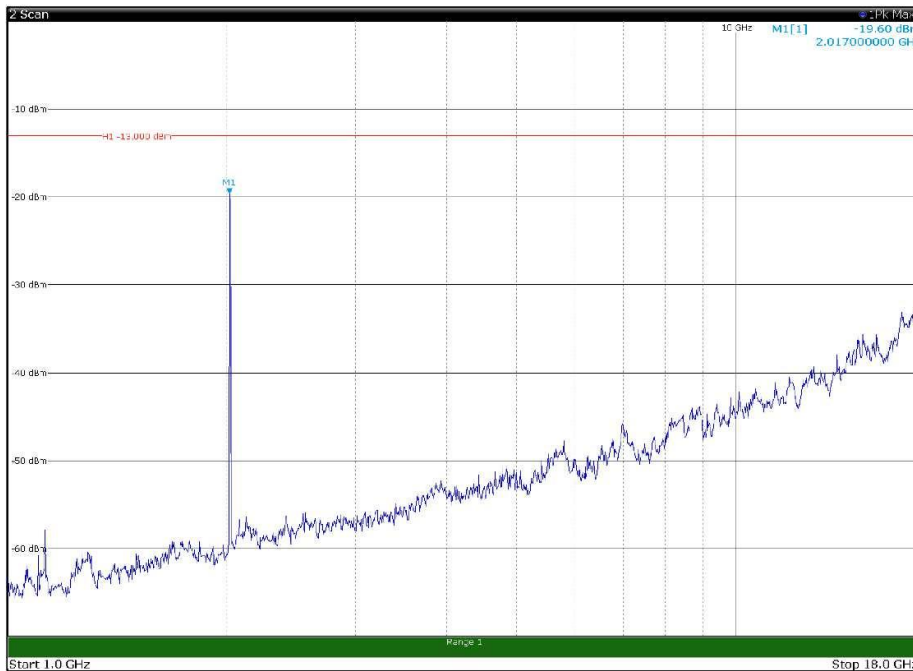

Channel: MIDDLE, Modulation: 64QAM,  
BW=5MHz, Range: 30MHz - 1GHz, Polarization: Horizontal

Channel: MIDDLE, Modulation: 64QAM,  
BW=5MHz, Range: 30MHz - 1GHz, Polarization: Vertical

Channel: MIDDLE, Modulation: 64QAM,  
 BW=5MHz, Range: 1GHz - 18GHz, Polarization: Horizontal

Channel: MIDDLE, Modulation: 64QAM,  
 BW=5MHz, Range: 1GHz - 18GHz, Polarization: Vertical

Channel: MIDDLE, Modulation: 64QAM,  
BW=5MHz, Range: 18GHz - 22.5GHz, Polarization: Horizontal

Channel: MIDDLE, Modulation: 64QAM,  
BW=5MHz, Range: 18GHz - 22.5GHz, Polarization: Vertical

Channel: TOP, Modulation: 64QAM,  
BW=5MHz, Range: 30MHz - 1GHz, Polarization: Horizontal

Channel: TOP, Modulation: 64QAM,  
BW=5MHz, Range: 30MHz - 1GHz, Polarization: Vertical

Channel: TOP, Modulation: 64QAM,  
BW=5MHz, Range: 1GHz - 18GHz, Polarization: Horizontal

Channel: TOP, Modulation: 64QAM,  
BW=5MHz, Range: 1GHz - 18GHz, Polarization: Vertical

Channel: TOP, Modulation: 64QAM,  
BW=5MHz, Range: 18GHz - 22.5GHz, Polarization: Horizontal

Channel: TOP, Modulation: 64QAM,  
BW=5MHz, Range: 18GHz - 22.5GHz, Polarization: Vertical