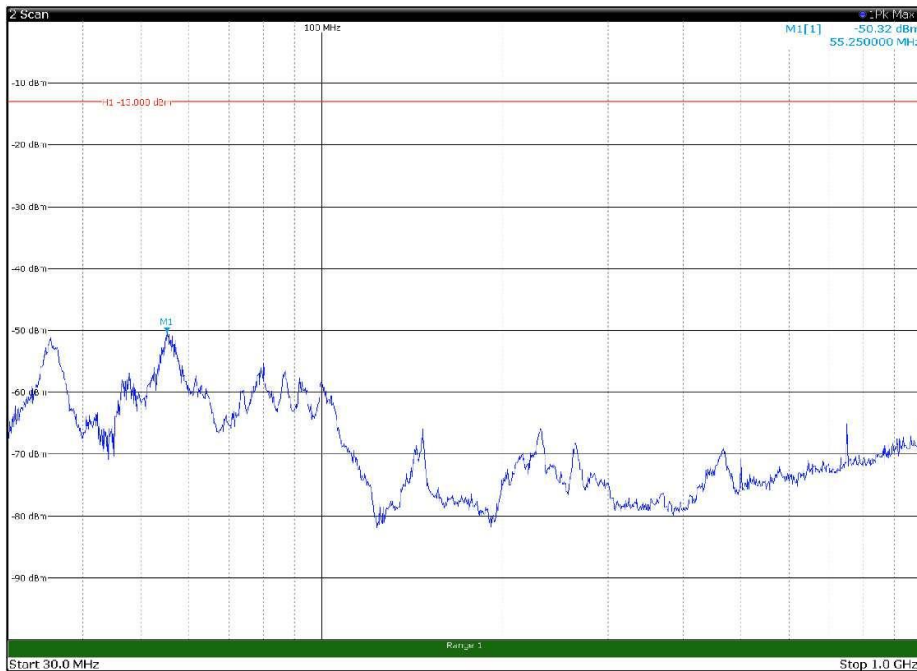

Channel: TOP, Modulation: 64QAM,  
BW=5MHz, Range: 30MHz - 1GHz, Polarization: Horizontal

Channel: TOP, Modulation: 64QAM,  
BW=5MHz, Range: 30MHz - 1GHz, Polarization: Vertical

Channel: TOP, Modulation: 64QAM,  
BW=5MHz, Range: 1GHz - 18GHz, Polarization: Horizontal

Channel: TOP, Modulation: 64QAM,  
BW=5MHz, Range: 1GHz - 18GHz, Polarization: Vertical

Channel: TOP, Modulation: 64QAM,  
BW=5MHz, Range: 18GHz - 22.5GHz, Polarization: Horizontal

Channel: TOP, Modulation: 64QAM,  
BW=5MHz, Range: 18GHz - 22.5GHz, Polarization: Vertical

Channel: BOTTOM, Modulation: 256QAM,  
 BW=5MHz, Range: 30MHz - 1GHz, Polarization: Horizontal

Channel: BOTTOM, Modulation: 256QAM,  
 BW=5MHz, Range: 30MHz - 1GHz, Polarization: Vertical