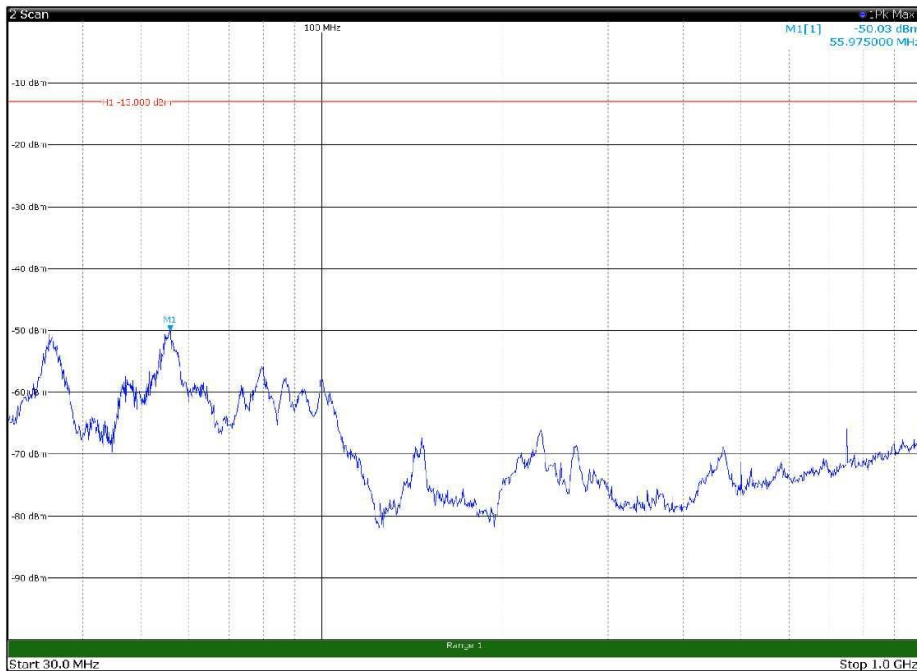

Channel: TOP, Modulation: 16QAM,  
BW=5MHz, Range: 30MHz - 1GHz, Polarization: Horizontal

Channel: TOP, Modulation: 16QAM,  
BW=5MHz, Range: 30MHz - 1GHz, Polarization: Vertical

Channel: TOP, Modulation: 16QAM,  
BW=5MHz, Range: 1GHz - 18GHz, Polarization: Horizontal

Channel: TOP, Modulation: 16QAM,  
BW=5MHz, Range: 1GHz - 18GHz, Polarization: Vertical

Channel: TOP, Modulation: 16QAM,  
BW=5MHz, Range: 18GHz - 22.5GHz, Polarization: Horizontal

Channel: TOP, Modulation: 16QAM,  
BW=5MHz, Range: 18GHz - 22.5GHz, Polarization: Vertical

Channel: BOTTOM, Modulation: 64QAM,  
BW=5MHz, Range: 30MHz - 1GHz, Polarization: Horizontal

Channel: BOTTOM, Modulation: 64QAM,  
BW=5MHz, Range: 30MHz - 1GHz, Polarization: Vertical

Channel: BOTTOM, Modulation: 64QAM,  
BW=5MHz, Range: 1GHz - 18GHz, Polarization: Horizontal

Channel: BOTTOM, Modulation: 64QAM,  
BW=5MHz, Range: 1GHz - 18GHz, Polarization: Vertical

Channel: BOTTOM, Modulation: 64QAM, BW=5MHz, Range: 18GHz - 22.5GHz, Polarization: Horizontal

Channel: BOTTOM, Modulation: 64QAM, BW=5MHz, Range: 18GHz - 22.5GHz, Polarization: Vertical