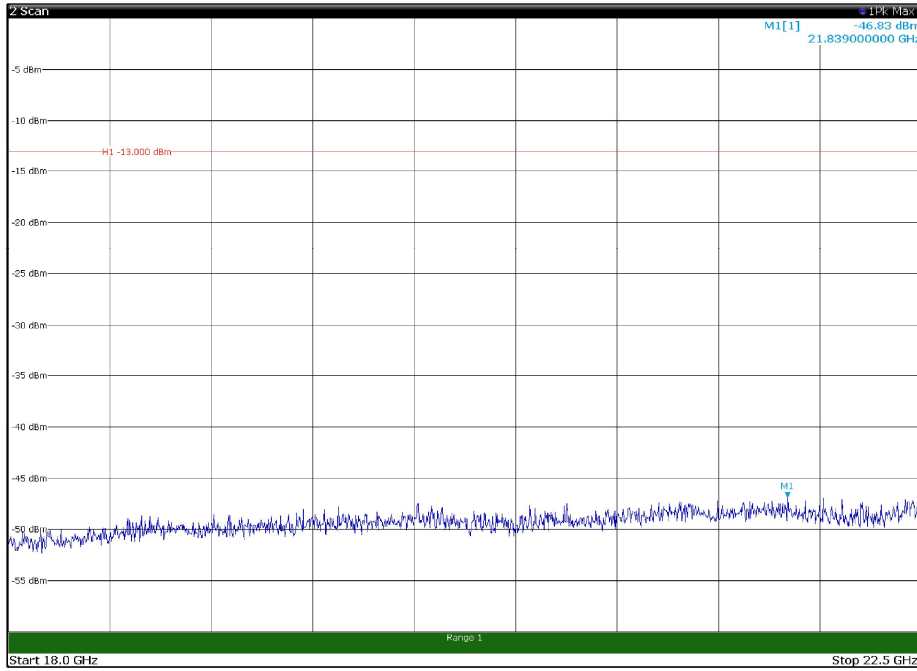

Channel: TOP, Modulation: QPSK,  
BW=5MHz, Range: 18GHz - 22.5GHz, Polarization: Horizontal

Channel: TOP, Modulation: QPSK,  
BW=5MHz, Range: 18GHz - 22.5GHz, Polarization: Vertical

Channel: BOTTOM, Modulation: 16QAM,  
BW=5MHz, Range: 30MHz - 1GHz, Polarization: Horizontal

Channel: BOTTOM, Modulation: 16QAM,  
BW=5MHz, Range: 30MHz - 1GHz, Polarization: Vertical

Channel: BOTTOM, Modulation: 16QAM,  
BW=5MHz, Range: 1GHz - 18GHz, Polarization: Horizontal

Channel: BOTTOM, Modulation: 16QAM,  
BW=5MHz, Range: 1GHz - 18GHz, Polarization: Vertical