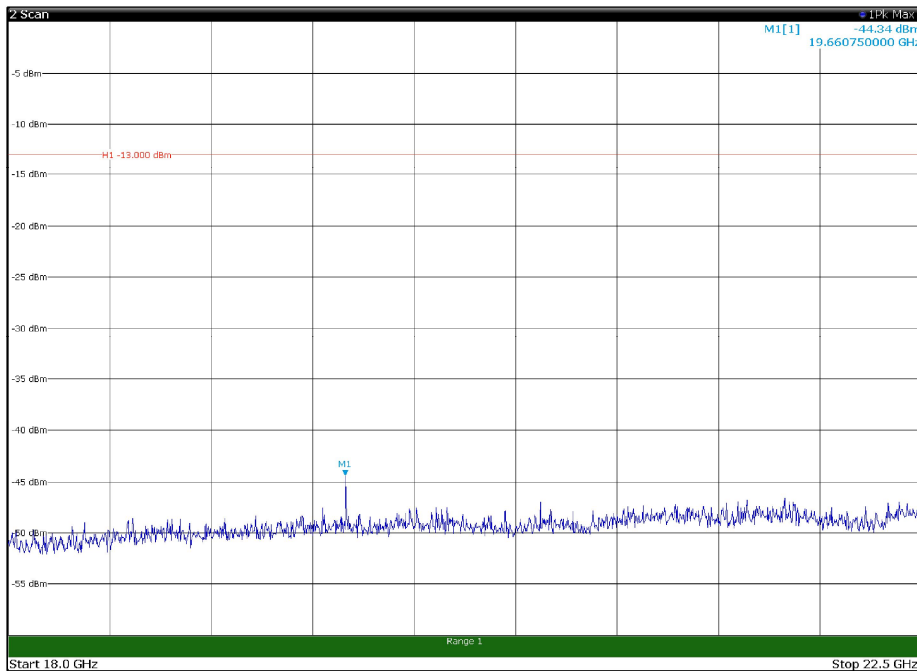

Channel: MIDDLE, Modulation: 16QAM,  
BW=5MHz, Range: 30MHz - 1GHz, Polarization: Vertical

Channel: MIDDLE, Modulation: 16QAM,  
 BW=5MHz, Range: 1GHz - 18GHz, Polarization: Horizontal

Channel: MIDDLE, Modulation: 16QAM,  
 BW=5MHz, Range: 1GHz - 18GHz, Polarization: Vertical

Channel: TOP, Modulation: 16QAM,  
BW=5MHz, Range: 30MHz - 1GHz, Polarization: Horizontal

Channel: TOP, Modulation: 16QAM,  
BW=5MHz, Range: 30MHz - 1GHz, Polarization: Vertical

Channel: TOP, Modulation: 16QAM,  
BW=5MHz, Range: 1GHz - 18GHz, Polarization: Horizontal

Channel: TOP, Modulation: 16QAM,  
BW=5MHz, Range: 1GHz - 18GHz, Polarization: Vertical

Channel: TOP, Modulation: 16QAM,  
BW=5MHz, Range: 18GHz - 22.5GHz, Polarization: Horizontal

Channel: TOP, Modulation: 16QAM,  
BW=5MHz, Range: 18GHz - 22.5GHz, Polarization: Vertical