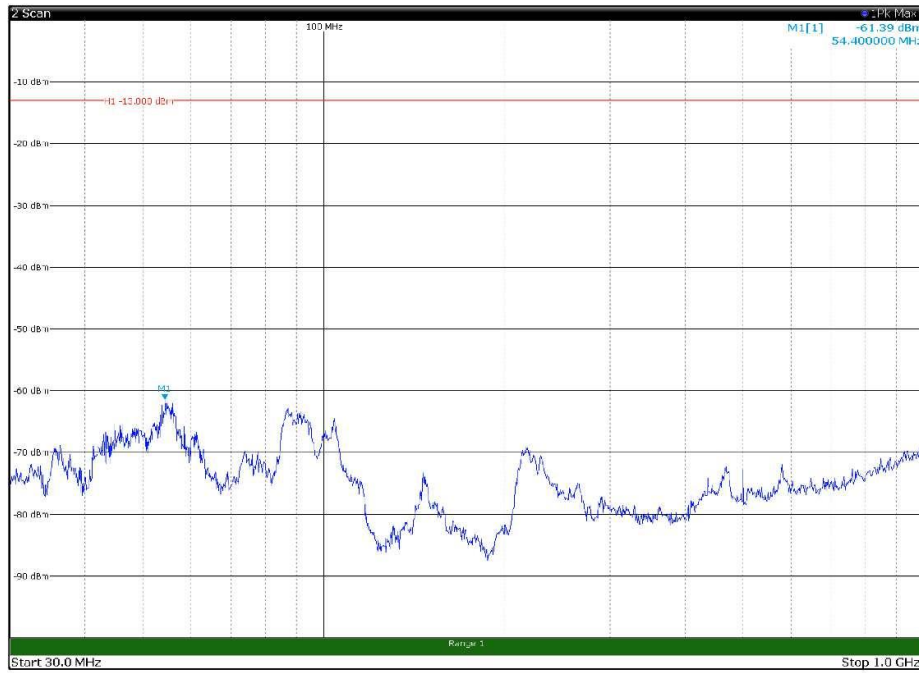

Channel: TOP, Modulation: QPSK,  
BW=5MHz, Range: 18GHz - 22.5GHz, Polarization: Horizontal

Channel: TOP, Modulation: QPSK,  
BW=5MHz, Range: 18GHz - 22.5GHz, Polarization: Vertical

Channel: BOTTOM, Modulation: 16QAM,  
BW=5MHz, Range: 30MHz - 1GHz, Polarization: Horizontal

Channel: BOTTOM, Modulation: 16QAM,  
BW=5MHz, Range: 30MHz - 1GHz, Polarization: Vertical

Channel: BOTTOM, Modulation: 16QAM,  
BW=5MHz, Range: 1GHz - 18GHz, Polarization: Horizontal

Channel: BOTTOM, Modulation: 16QAM,  
BW=5MHz, Range: 1GHz - 18GHz, Polarization: Vertical

Channel: BOTTOM, Modulation: 16QAM,  
BW=5MHz, Range: 18GHz - 22.5GHz, Polarization: Horizontal

Channel: BOTTOM, Modulation: 16QAM,  
BW=5MHz, Range: 18GHz - 22.5GHz, Polarization: Vertical

Channel: MIDDLE, Modulation: 16QAM,  
BW=5MHz, Range: 30MHz - 1GHz, Polarization: Horizontal

Channel: MIDDLE, Modulation: 16QAM,  
BW=5MHz, Range: 30MHz - 1GHz, Polarization: Vertical

Channel: MIDDLE, Modulation: 16QAM,  
 BW=5MHz, Range: 1GHz - 18GHz, Polarization: Horizontal

Channel: MIDDLE, Modulation: 16QAM,  
 BW=5MHz, Range: 1GHz - 18GHz, Polarization: Vertical