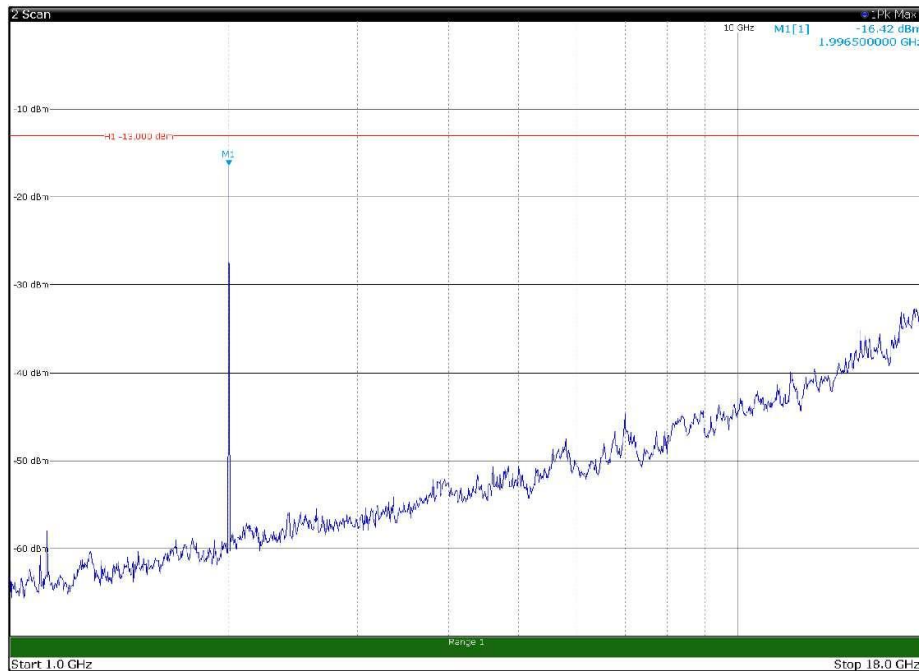

Channel: TOP, Modulation: 16QAM,  
BW=5MHz, Range: 30MHz - 1GHz, Polarization: Horizontal

Channel: TOP, Modulation: 16QAM,  
BW=5MHz, Range: 30MHz - 1GHz, Polarization: Vertical

Channel: TOP, Modulation: 16QAM,  
BW=5MHz, Range: 1GHz - 18GHz, Polarization: Horizontal

Channel: TOP, Modulation: 16QAM,  
BW=5MHz, Range: 1GHz - 18GHz, Polarization: Vertical

Channel: TOP, Modulation: 16QAM,  
BW=5MHz, Range: 18GHz - 22.5GHz, Polarization: Horizontal

Channel: TOP, Modulation: 16QAM,  
BW=5MHz, Range: 18GHz - 22.5GHz, Polarization: Vertical

Channel: BOTTOM, Modulation: 64QAM,  
BW=5MHz, Range: 30MHz - 1GHz, Polarization: Horizontal

Channel: BOTTOM, Modulation: 64QAM,  
BW=5MHz, Range: 30MHz - 1GHz, Polarization: Vertical

Channel: BOTTOM, Modulation: 64QAM,  
BW=5MHz, Range: 1GHz - 18GHz, Polarization: Horizontal

Channel: BOTTOM, Modulation: 64QAM,  
BW=5MHz, Range: 1GHz - 18GHz, Polarization: Vertical

Channel: BOTTOM, Modulation: 64QAM, BW=5MHz, Range: 18GHz - 22.5GHz, Polarization: Horizontal

Channel: BOTTOM, Modulation: 64QAM, BW=5MHz, Range: 18GHz - 22.5GHz, Polarization: Vertical