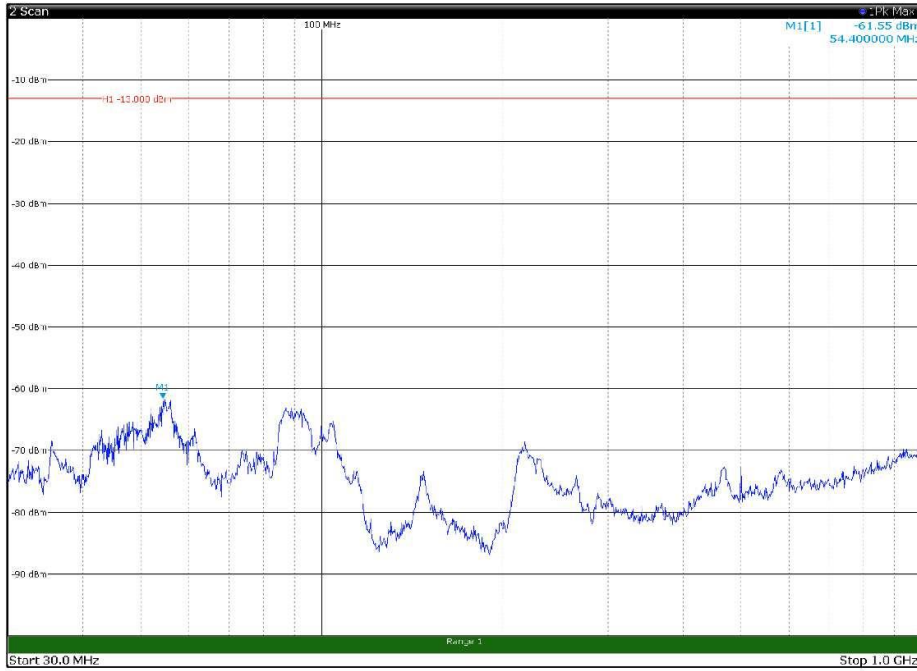

Channel: MIDDLE, Modulation: QPSK,  
BW=5MHz, Range: 18GHz - 22.5GHz, Polarization: Horizontal

Channel: MIDDLE, Modulation: QPSK,  
BW=5MHz, Range: 18GHz - 22.5GHz, Polarization: Vertical

Channel: TOP, Modulation: QPSK,  
 BW=5MHz, Range: 30MHz - 1GHz, Polarization: Horizontal

Channel: TOP, Modulation: QPSK,  
 BW=5MHz, Range: 30MHz - 1GHz, Polarization: Vertical

Channel: TOP, Modulation: QPSK,  
BW=5MHz, Range: 1GHz - 18GHz, Polarization: Horizontal

Channel: TOP, Modulation: QPSK,  
BW=5MHz, Range: 1GHz - 18GHz, Polarization: Vertical

Channel: TOP, Modulation: QPSK,  
BW=5MHz, Range: 18GHz - 22.5GHz, Polarization: Horizontal

Channel: TOP, Modulation: QPSK,  
BW=5MHz, Range: 18GHz - 22.5GHz, Polarization: Vertical

Channel: BOTTOM, Modulation: 16QAM,  
BW=5MHz, Range: 30MHz - 1GHz, Polarization: Horizontal

Channel: BOTTOM, Modulation: 16QAM,  
BW=5MHz, Range: 30MHz - 1GHz, Polarization: Vertical

Channel: BOTTOM, Modulation: 16QAM,  
BW=5MHz, Range: 1GHz - 18GHz, Polarization: Horizontal

Channel: BOTTOM, Modulation: 16QAM,  
BW=5MHz, Range: 1GHz - 18GHz, Polarization: Vertical