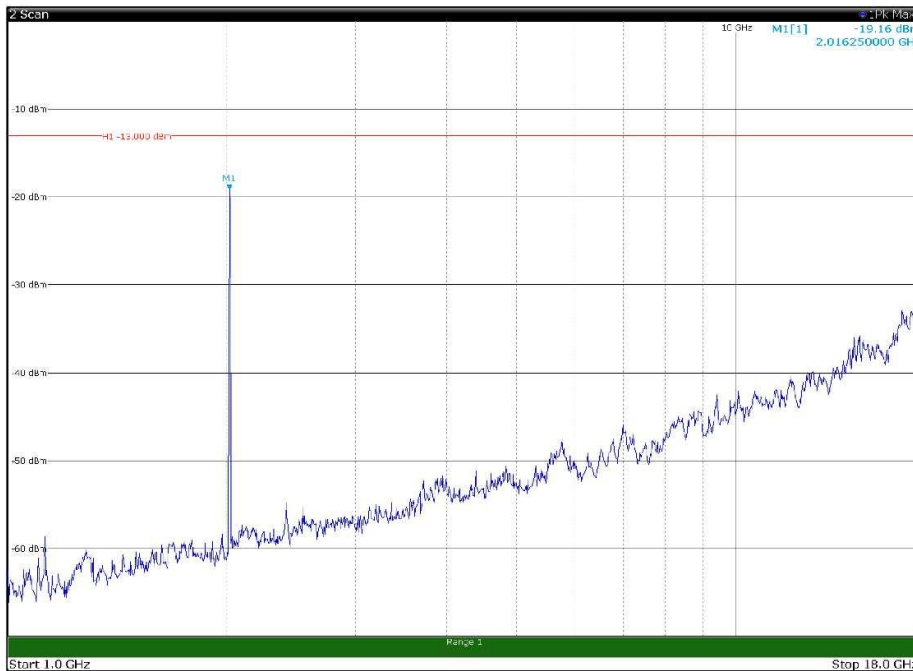

Channel: BOTTOM, Modulation: 16QAM,  
BW=5MHz, Range: 18GHz - 22.5GHz, Polarization: Horizontal

Channel: BOTTOM, Modulation: 16QAM,  
BW=5MHz, Range: 18GHz - 22.5GHz, Polarization: Vertical

Channel: MIDDLE, Modulation: 16QAM,  
BW=5MHz, Range: 30MHz - 1GHz, Polarization: Horizontal

Channel: MIDDLE, Modulation: 16QAM,  
BW=5MHz, Range: 30MHz - 1GHz, Polarization: Vertical

Channel: MIDDLE, Modulation: 16QAM,  
 BW=5MHz, Range: 1GHz - 18GHz, Polarization: Horizontal

Channel: MIDDLE, Modulation: 16QAM,  
 BW=5MHz, Range: 1GHz - 18GHz, Polarization: Vertical

Channel: TOP, Modulation: 16QAM,  
BW=5MHz, Range: 30MHz - 1GHz, Polarization: Horizontal

Channel: TOP, Modulation: 16QAM,  
BW=5MHz, Range: 30MHz - 1GHz, Polarization: Vertical

Channel: TOP, Modulation: 16QAM,  
BW=5MHz, Range: 1GHz - 18GHz, Polarization: Horizontal

Channel: TOP, Modulation: 16QAM,  
BW=5MHz, Range: 1GHz - 18GHz, Polarization: Vertical

Channel: TOP, Modulation: 16QAM,  
BW=5MHz, Range: 18GHz - 22.5GHz, Polarization: Horizontal

Channel: TOP, Modulation: 16QAM,  
BW=5MHz, Range: 18GHz - 22.5GHz, Polarization: Vertical