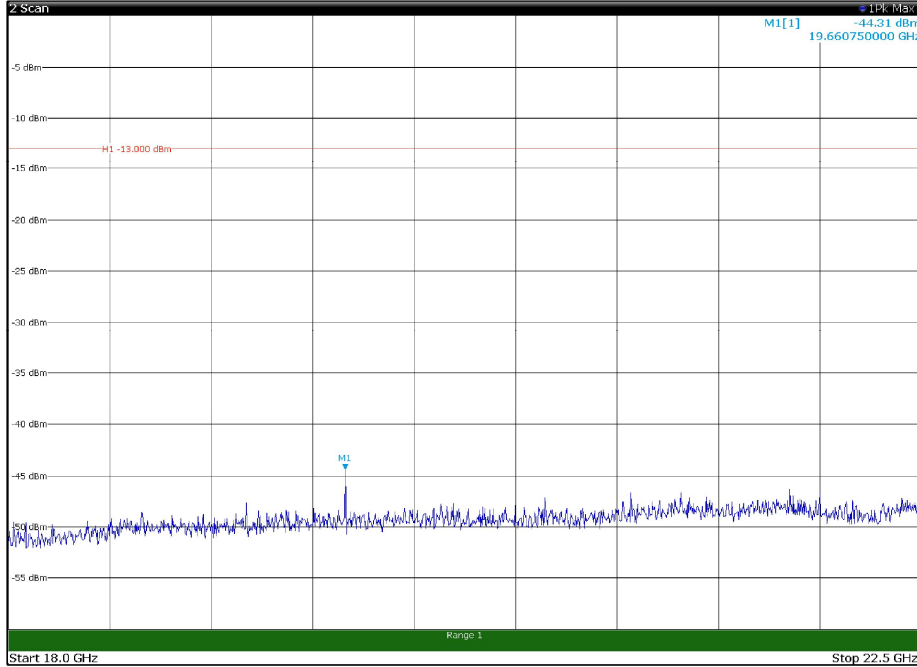

Channel: BOTTOM, Modulation: 16QAM,  
BW=5MHz, Range: 30MHz - 1GHz, Polarization: Vertical

Channel: BOTTOM, Modulation: 16QAM,  
BW=5MHz, Range: 1GHz - 18GHz, Polarization: Horizontal

Channel: BOTTOM, Modulation: 16QAM,  
BW=5MHz, Range: 1GHz - 18GHz, Polarization: Vertical

Channel: BOTTOM, Modulation: 16QAM,  
BW=5MHz, Range: 18GHz - 22.5GHz, Polarization: Horizontal

Channel: BOTTOM, Modulation: 16QAM,  
BW=5MHz, Range: 18GHz - 22.5GHz, Polarization: Vertical

Channel: MIDDLE, Modulation: 16QAM,  
BW=5MHz, Range: 30MHz - 1GHz, Polarization: Horizontal