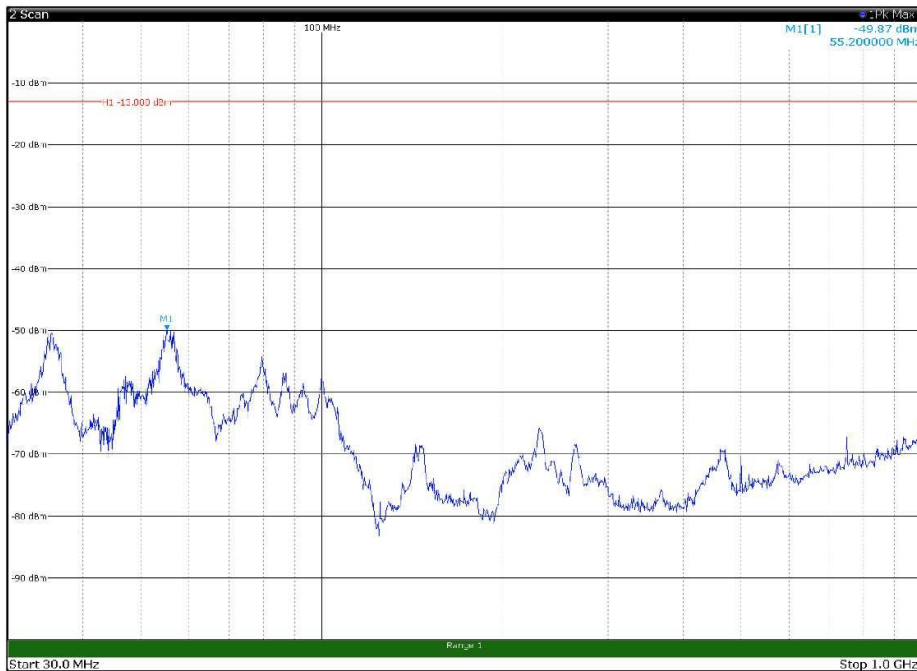

Channel: MIDDLE, Modulation: QPSK,  
BW=5MHz, Range: 18GHz - 22.5GHz, Polarization: Horizontal

Channel: MIDDLE, Modulation: QPSK,  
BW=5MHz, Range: 18GHz - 22.5GHz, Polarization: Vertical

Channel: TOP, Modulation: QPSK,  
 BW=5MHz, Range: 30MHz - 1GHz, Polarization: Horizontal

Channel: TOP, Modulation: QPSK,  
 BW=5MHz, Range: 30MHz - 1GHz, Polarization: Vertical

Channel: TOP, Modulation: QPSK,  
BW=5MHz, Range: 1GHz - 18GHz, Polarization: Horizontal

Channel: TOP, Modulation: QPSK,  
BW=5MHz, Range: 1GHz - 18GHz, Polarization: Vertical

Channel: TOP, Modulation: QPSK,  
BW=5MHz, Range: 18GHz - 22.5GHz, Polarization: Horizontal

Channel: TOP, Modulation: QPSK,  
BW=5MHz, Range: 18GHz - 22.5GHz, Polarization: Vertical

Channel: BOTTOM, Modulation: 16QAM,  
BW=5MHz, Range: 30MHz - 1GHz, Polarization: Horizontal

Channel: BOTTOM, Modulation: 16QAM,  
BW=5MHz, Range: 30MHz - 1GHz, Polarization: Vertical

Channel: BOTTOM, Modulation: 16QAM,  
BW=5MHz, Range: 1GHz - 18GHz, Polarization: Horizontal

Channel: BOTTOM, Modulation: 16QAM,  
BW=5MHz, Range: 1GHz - 18GHz, Polarization: Vertical