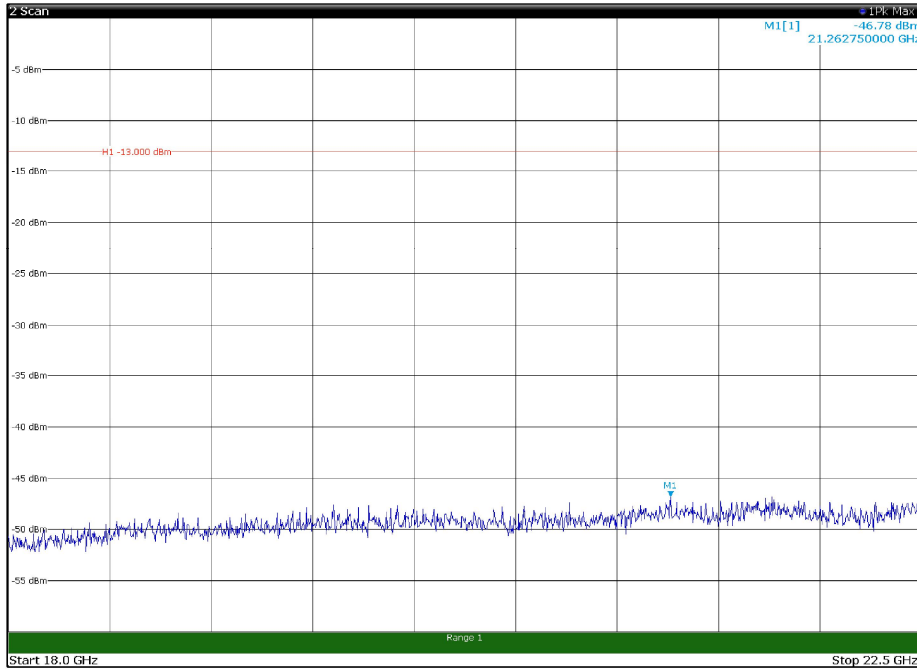

Channel: MIDDLE, Modulation: 16QAM,  
BW=5MHz, Range: 30MHz - 1GHz, Polarization: Vertical

Channel: MIDDLE, Modulation: 16QAM,  
 BW=5MHz, Range: 1GHz - 18GHz, Polarization: Horizontal

Channel: MIDDLE, Modulation: 16QAM,  
 BW=5MHz, Range: 1GHz - 18GHz, Polarization: Vertical

Channel: TOP, Modulation: 16QAM,  
BW=5MHz, Range: 30MHz - 1GHz, Polarization: Horizontal

Channel: TOP, Modulation: 16QAM,  
BW=5MHz, Range: 30MHz - 1GHz, Polarization: Vertical

Channel: TOP, Modulation: 16QAM,  
BW=5MHz, Range: 1GHz - 18GHz, Polarization: Horizontal