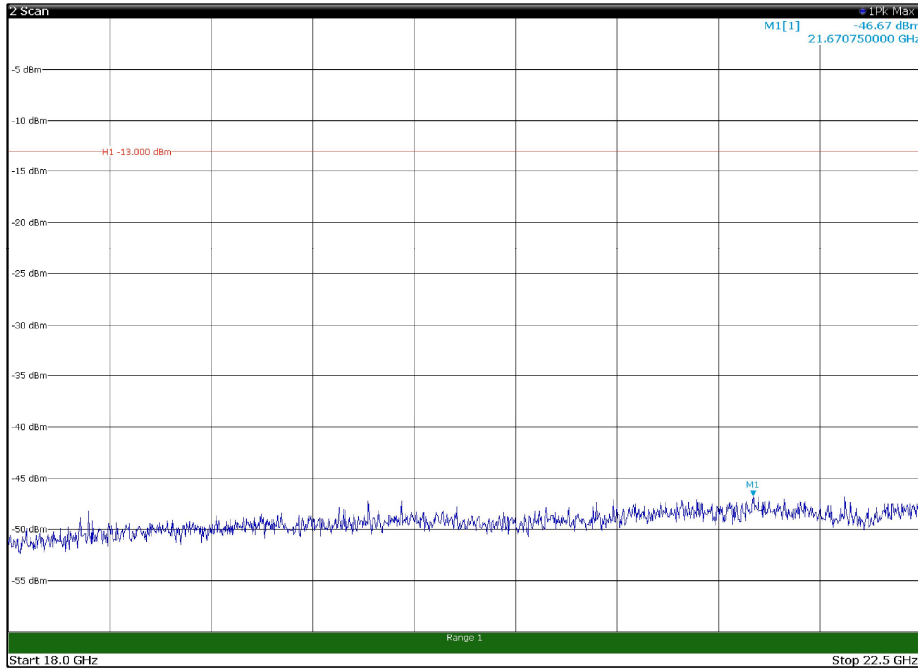

Channel: TOP, Modulation: 16QAM,  
BW=5MHz, Range: 1GHz - 18GHz, Polarization: Vertical

Channel: TOP, Modulation: 16QAM,  
BW=5MHz, Range: 18GHz - 22.5GHz, Polarization: Horizontal

Channel: TOP, Modulation: 16QAM,  
BW=5MHz, Range: 18GHz - 22.5GHz, Polarization: Vertical

Channel: BOTTOM, Modulation: 64QAM,  
BW=5MHz, Range: 30MHz - 1GHz, Polarization: Horizontal

Channel: BOTTOM, Modulation: 64QAM,  
BW=5MHz, Range: 30MHz - 1GHz, Polarization: Vertical

Channel: BOTTOM, Modulation: 64QAM,  
BW=5MHz, Range: 1GHz - 18GHz, Polarization: Horizontal

Channel: BOTTOM, Modulation: 64QAM,  
BW=5MHz, Range: 1GHz - 18GHz, Polarization: Vertical

Channel: BOTTOM, Modulation: 64QAM, BW=5MHz, Range: 18GHz - 22.5GHz, Polarization: Horizontal

Channel: BOTTOM, Modulation: 64QAM, BW=5MHz, Range: 18GHz - 22.5GHz, Polarization: Vertical