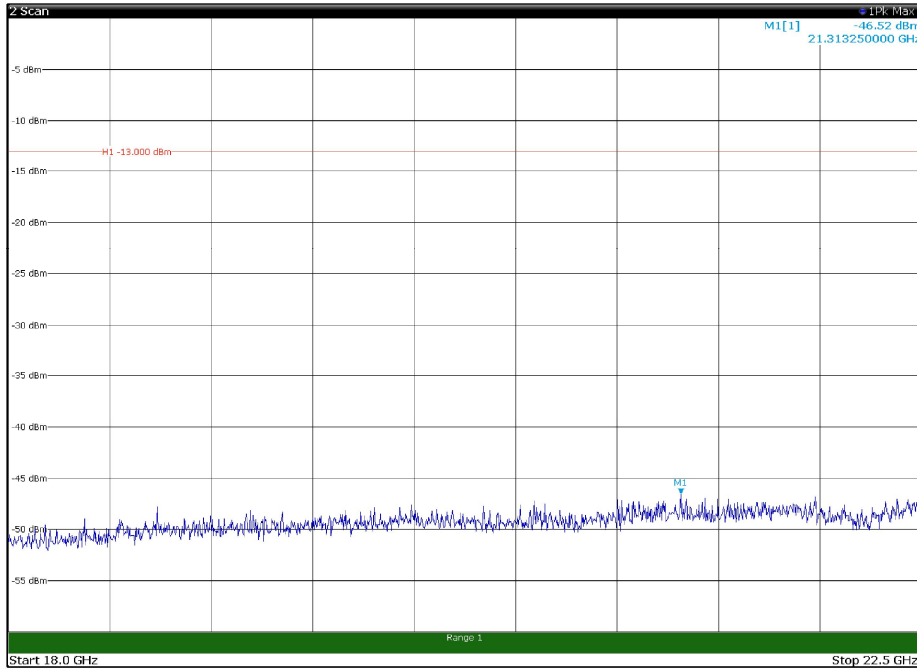

Channel: BOTTOM, Modulation: 64QAM,  
BW=5MHz, Range: 1GHz - 18GHz, Polarization: Vertical

Channel: BOTTOM, Modulation: 64QAM, BW=5MHz, Range: 18GHz - 22.5GHz, Polarization: Horizontal

Channel: BOTTOM, Modulation: 64QAM, BW=5MHz, Range: 18GHz - 22.5GHz, Polarization: Vertical

Channel: MIDDLE, Modulation: 64QAM,  
BW=5MHz, Range: 30MHz - 1GHz, Polarization: Horizontal

Channel: MIDDLE, Modulation: 64QAM,  
BW=5MHz, Range: 30MHz - 1GHz, Polarization: Vertical

Channel: MIDDLE, Modulation: 64QAM,  
 BW=5MHz, Range: 1GHz - 18GHz, Polarization: Horizontal

Channel: MIDDLE, Modulation: 64QAM,  
 BW=5MHz, Range: 1GHz - 18GHz, Polarization: Vertical

Channel: MIDDLE, Modulation: 64QAM,  
BW=5MHz, Range: 18GHz - 22.5GHz, Polarization: Horizontal

Channel: MIDDLE, Modulation: 64QAM,  
BW=5MHz, Range: 18GHz - 22.5GHz, Polarization: Vertical