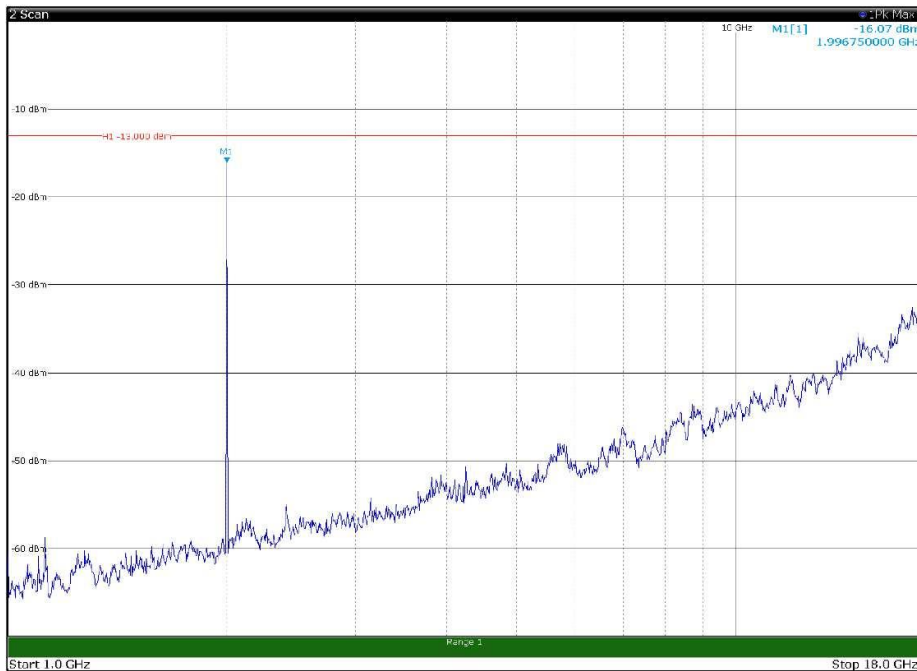

Channel: TOP, Modulation: QPSK,  
 BW=5MHz, Range: 30MHz - 1GHz, Polarization: Vertical

Channel: TOP, Modulation: QPSK,  
BW=5MHz, Range: 1GHz - 18GHz, Polarization: Horizontal

Channel: TOP, Modulation: QPSK,  
BW=5MHz, Range: 1GHz - 18GHz, Polarization: Vertical

Channel: TOP, Modulation: QPSK,  
BW=5MHz, Range: 18GHz - 22.5GHz, Polarization: Horizontal

Channel: TOP, Modulation: QPSK,  
BW=5MHz, Range: 18GHz - 22.5GHz, Polarization: Vertical

Channel: BOTTOM, Modulation: 16QAM,  
BW=5MHz, Range: 30MHz - 1GHz, Polarization: Horizontal

Channel: BOTTOM, Modulation: 16QAM,  
BW=5MHz, Range: 30MHz - 1GHz, Polarization: Vertical

Channel: BOTTOM, Modulation: 16QAM,  
BW=5MHz, Range: 1GHz - 18GHz, Polarization: Horizontal

Channel: BOTTOM, Modulation: 16QAM,  
BW=5MHz, Range: 1GHz - 18GHz, Polarization: Vertical

Channel: BOTTOM, Modulation: 16QAM,  
BW=5MHz, Range: 18GHz - 22.5GHz, Polarization: Horizontal

Channel: BOTTOM, Modulation: 16QAM,  
BW=5MHz, Range: 18GHz - 22.5GHz, Polarization: Vertical

Channel: MIDDLE, Modulation: 16QAM,  
BW=5MHz, Range: 30MHz - 1GHz, Polarization: Horizontal