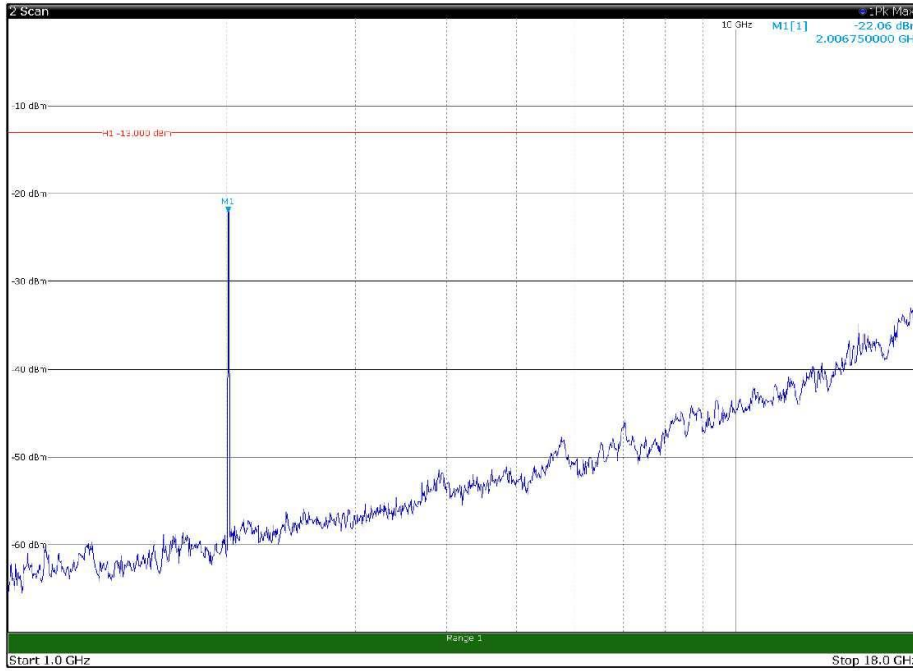

Channel: BOTTOM, Modulation: 16QAM,  
BW=5MHz, Range: 30MHz - 1GHz, Polarization: Vertical

Channel: BOTTOM, Modulation: 16QAM,  
BW=5MHz, Range: 1GHz - 18GHz, Polarization: Horizontal

Channel: BOTTOM, Modulation: 16QAM,  
BW=5MHz, Range: 1GHz - 18GHz, Polarization: Vertical

Channel: BOTTOM, Modulation: 16QAM,  
BW=5MHz, Range: 18GHz - 22.5GHz, Polarization: Horizontal

Channel: BOTTOM, Modulation: 16QAM,  
BW=5MHz, Range: 18GHz - 22.5GHz, Polarization: Vertical

Channel: MIDDLE, Modulation: 16QAM,  
BW=5MHz, Range: 30MHz - 1GHz, Polarization: Horizontal

Channel: MIDDLE, Modulation: 16QAM,  
BW=5MHz, Range: 30MHz - 1GHz, Polarization: Vertical

Channel: MIDDLE, Modulation: 16QAM,  
 BW=5MHz, Range: 1GHz - 18GHz, Polarization: Horizontal

Channel: MIDDLE, Modulation: 16QAM,  
 BW=5MHz, Range: 1GHz - 18GHz, Polarization: Vertical

Channel: TOP, Modulation: 16QAM,  
BW=5MHz, Range: 30MHz - 1GHz, Polarization: Horizontal

Channel: TOP, Modulation: 16QAM,  
BW=5MHz, Range: 30MHz - 1GHz, Polarization: Vertical

Channel: TOP, Modulation: 16QAM,  
BW=5MHz, Range: 1GHz - 18GHz, Polarization: Horizontal