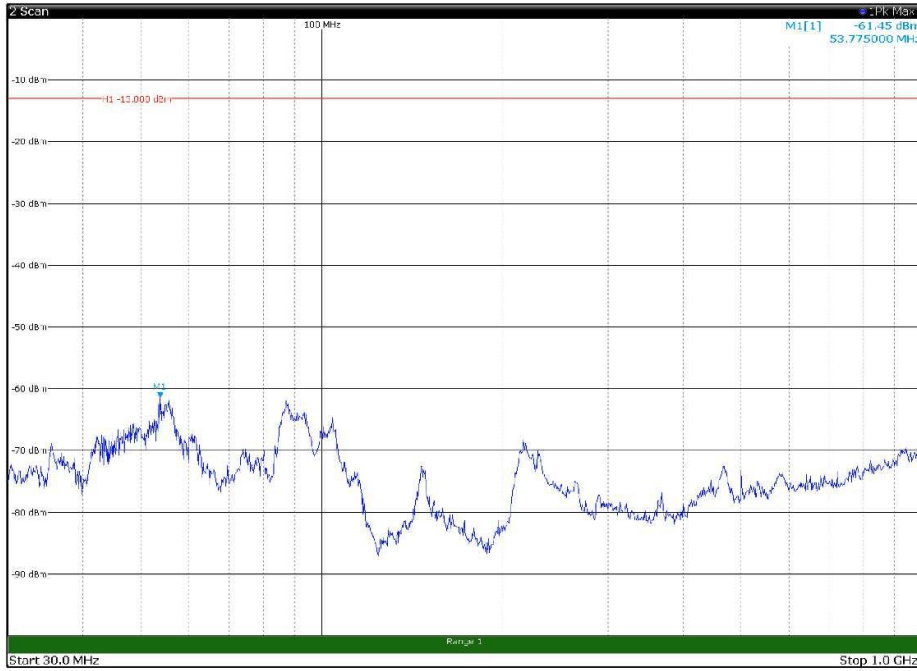

Channel: MIDDLE, Modulation: 16QAM,  
BW=5MHz, Range: 30MHz - 1GHz, Polarization: Vertical

Channel: MIDDLE, Modulation: 16QAM,  
 BW=5MHz, Range: 1GHz - 18GHz, Polarization: Horizontal

Channel: MIDDLE, Modulation: 16QAM,  
 BW=5MHz, Range: 1GHz - 18GHz, Polarization: Vertical

Channel: TOP, Modulation: 16QAM,  
BW=5MHz, Range: 30MHz - 1GHz, Polarization: Horizontal

Channel: TOP, Modulation: 16QAM,  
BW=5MHz, Range: 30MHz - 1GHz, Polarization: Vertical

Channel: TOP, Modulation: 16QAM,  
BW=5MHz, Range: 1GHz - 18GHz, Polarization: Horizontal

Channel: TOP, Modulation: 16QAM,  
BW=5MHz, Range: 1GHz - 18GHz, Polarization: Vertical

Channel: TOP, Modulation: 16QAM,  
BW=5MHz, Range: 18GHz - 22.5GHz, Polarization: Horizontal

Channel: TOP, Modulation: 16QAM,  
BW=5MHz, Range: 18GHz - 22.5GHz, Polarization: Vertical

Channel: BOTTOM, Modulation: 64QAM,  
BW=5MHz, Range: 30MHz - 1GHz, Polarization: Horizontal

Channel: BOTTOM, Modulation: 64QAM,  
BW=5MHz, Range: 30MHz - 1GHz, Polarization: Vertical

Channel: BOTTOM, Modulation: 64QAM,  
BW=5MHz, Range: 1GHz - 18GHz, Polarization: Horizontal