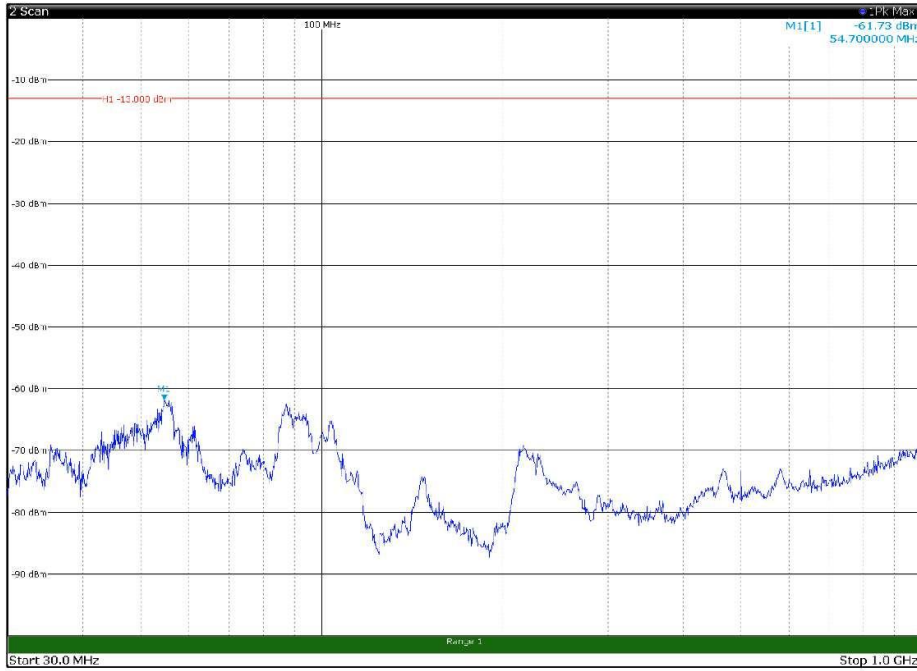

Channel: BOTTOM, Modulation: 64QAM,  
BW=5MHz, Range: 30MHz - 1GHz, Polarization: Horizontal

Channel: BOTTOM, Modulation: 64QAM,  
BW=5MHz, Range: 30MHz - 1GHz, Polarization: Vertical

Channel: BOTTOM, Modulation: 64QAM,  
BW=5MHz, Range: 1GHz - 18GHz, Polarization: Horizontal

Channel: BOTTOM, Modulation: 64QAM,  
BW=5MHz, Range: 1GHz - 18GHz, Polarization: Vertical

Channel: BOTTOM, Modulation: 64QAM, BW=5MHz, Range: 18GHz - 22.5GHz, Polarization: Horizontal

Channel: BOTTOM, Modulation: 64QAM, BW=5MHz, Range: 18GHz - 22.5GHz, Polarization: Vertical

Channel: MIDDLE, Modulation: 64QAM,  
BW=5MHz, Range: 30MHz - 1GHz, Polarization: Horizontal

Channel: MIDDLE, Modulation: 64QAM,  
BW=5MHz, Range: 30MHz - 1GHz, Polarization: Vertical

Channel: MIDDLE, Modulation: 64QAM,  
 BW=5MHz, Range: 1GHz - 18GHz, Polarization: Horizontal

Channel: MIDDLE, Modulation: 64QAM,  
 BW=5MHz, Range: 1GHz - 18GHz, Polarization: Vertical

Channel: MIDDLE, Modulation: 64QAM,  
BW=5MHz, Range: 18GHz - 22.5GHz, Polarization: Horizontal

Channel: MIDDLE, Modulation: 64QAM,  
BW=5MHz, Range: 18GHz - 22.5GHz, Polarization: Vertical