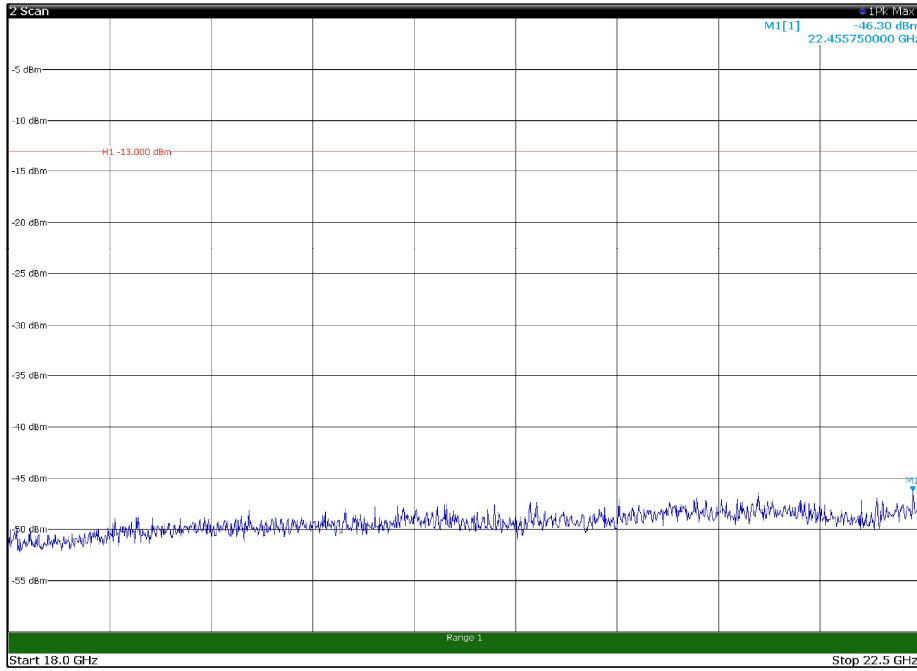

Channel: TOP, Modulation: 16QAM,  
BW=5MHz, Range: 30MHz - 1GHz, Polarization: Horizontal

Channel: TOP, Modulation: 16QAM,  
BW=5MHz, Range: 30MHz - 1GHz, Polarization: Vertical

Channel: TOP, Modulation: 16QAM,  
BW=5MHz, Range: 1GHz - 18GHz, Polarization: Horizontal

Channel: TOP, Modulation: 16QAM,  
BW=5MHz, Range: 1GHz - 18GHz, Polarization: Vertical

Channel: TOP, Modulation: 16QAM,  
BW=5MHz, Range: 18GHz - 22.5GHz, Polarization: Horizontal

Channel: TOP, Modulation: 16QAM,  
BW=5MHz, Range: 18GHz - 22.5GHz, Polarization: Vertical