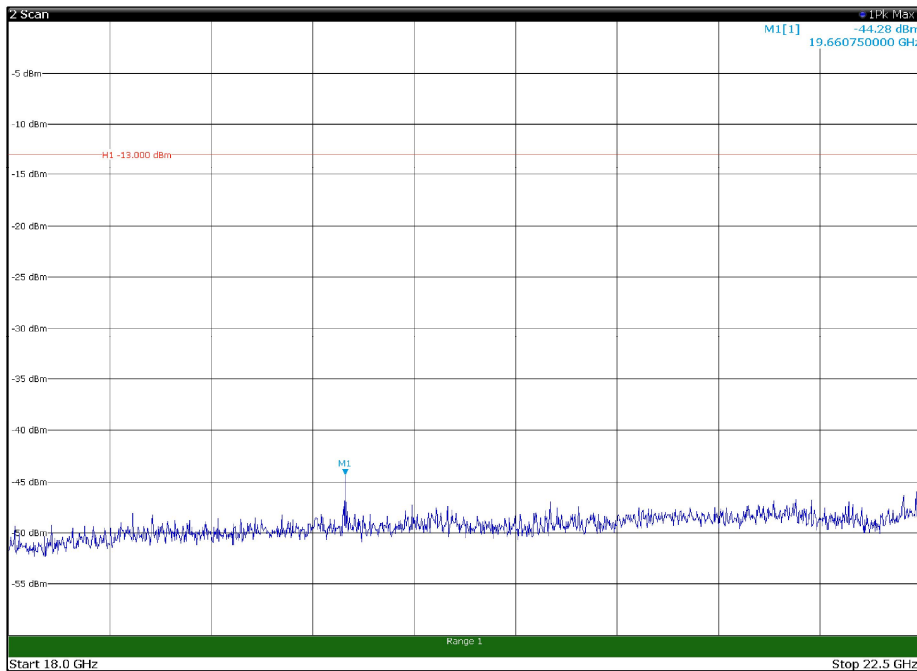

Channel: BOTTOM, Modulation: 64QAM,  
BW=5MHz, Range: 1GHz - 18GHz, Polarization: Vertical

Channel: BOTTOM, Modulation: 64QAM, BW=5MHz, Range: 18GHz - 22.5GHz, Polarization: Horizontal

Channel: BOTTOM, Modulation: 64QAM, BW=5MHz, Range: 18GHz - 22.5GHz, Polarization: Vertical

Channel: MIDDLE, Modulation: 64QAM,  
BW=5MHz, Range: 30MHz - 1GHz, Polarization: Horizontal

Channel: MIDDLE, Modulation: 64QAM,  
BW=5MHz, Range: 30MHz - 1GHz, Polarization: Vertical

Channel: MIDDLE, Modulation: 64QAM,  
 BW=5MHz, Range: 1GHz - 18GHz, Polarization: Horizontal

Channel: MIDDLE, Modulation: 64QAM,  
 BW=5MHz, Range: 1GHz - 18GHz, Polarization: Vertical

Channel: MIDDLE, Modulation: 64QAM,  
BW=5MHz, Range: 18GHz - 22.5GHz, Polarization: Horizontal

Channel: MIDDLE, Modulation: 64QAM,  
BW=5MHz, Range: 18GHz - 22.5GHz, Polarization: Vertical