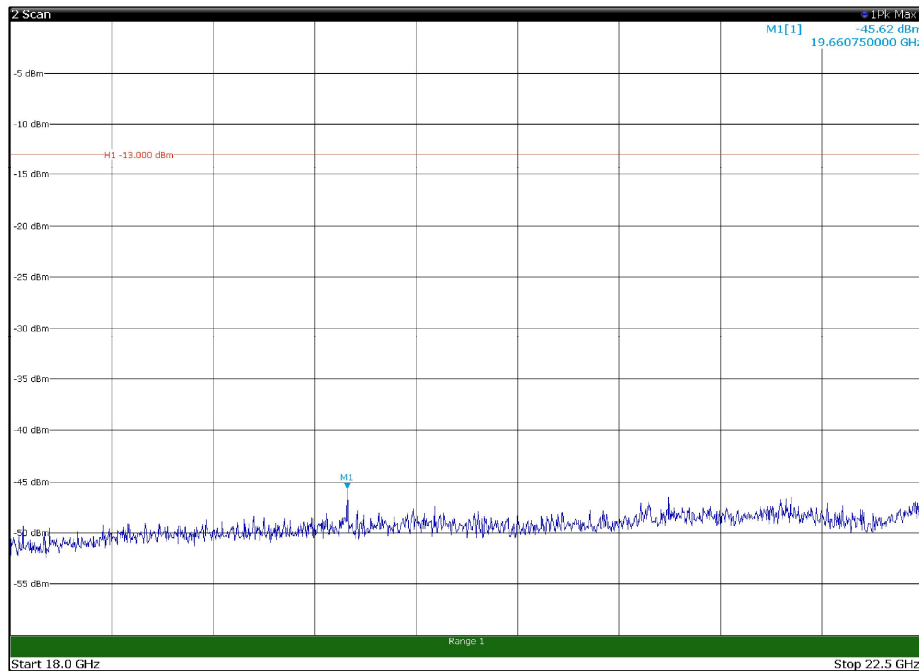

Channel: MIDDLE, Modulation: 64QAM,  
 BW=5MHz, Range: 1GHz - 18GHz, Polarization: Vertical

Channel: MIDDLE, Modulation: 64QAM,  
BW=5MHz, Range: 18GHz - 22.5GHz, Polarization: Horizontal

Channel: MIDDLE, Modulation: 64QAM,  
BW=5MHz, Range: 18GHz - 22.5GHz, Polarization: Vertical

Channel: TOP, Modulation: 64QAM,  
BW=5MHz, Range: 30MHz - 1GHz, Polarization: Horizontal

Channel: TOP, Modulation: 64QAM,  
BW=5MHz, Range: 30MHz - 1GHz, Polarization: Vertical

Channel: TOP, Modulation: 64QAM,  
BW=5MHz, Range: 1GHz - 18GHz, Polarization: Horizontal

Channel: TOP, Modulation: 64QAM,  
BW=5MHz, Range: 1GHz - 18GHz, Polarization: Vertical

Channel: TOP, Modulation: 64QAM,  
BW=5MHz, Range: 18GHz - 22.5GHz, Polarization: Horizontal

Channel: TOP, Modulation: 64QAM,  
BW=5MHz, Range: 18GHz - 22.5GHz, Polarization: Vertical