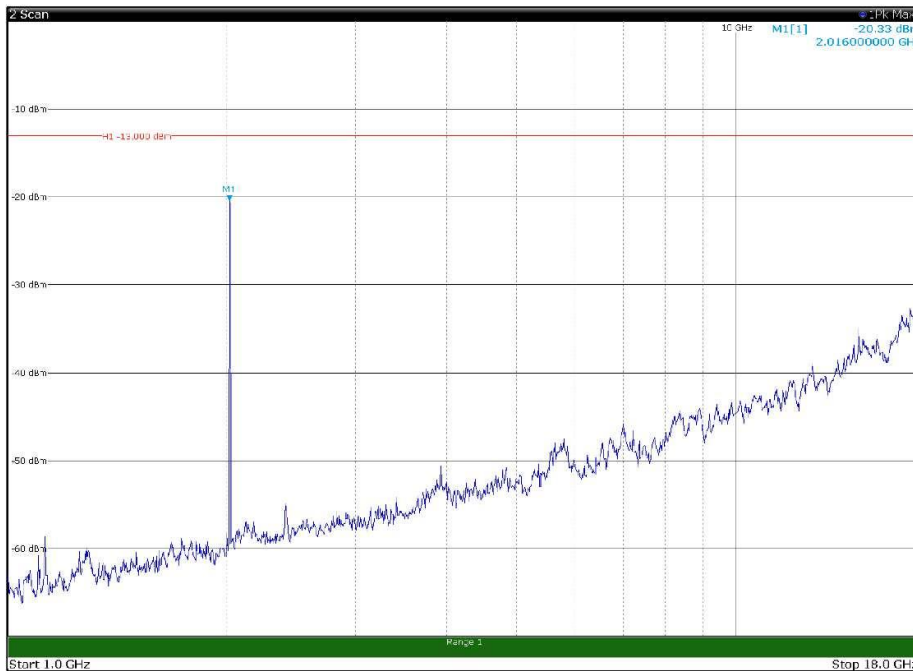

Channel: MIDDLE, Modulation: QPSK,  
BW=5MHz, Range: 18GHz - 22.5GHz, Polarization: Horizontal

Channel: MIDDLE, Modulation: QPSK,  
BW=5MHz, Range: 18GHz - 22.5GHz, Polarization: Vertical

Channel: TOP, Modulation: QPSK,  
 BW=5MHz, Range: 30MHz - 1GHz, Polarization: Horizontal

Channel: TOP, Modulation: QPSK,  
 BW=5MHz, Range: 30MHz - 1GHz, Polarization: Vertical

Channel: TOP, Modulation: QPSK,  
BW=5MHz, Range: 1GHz - 18GHz, Polarization: Horizontal

Channel: TOP, Modulation: QPSK,  
BW=5MHz, Range: 1GHz - 18GHz, Polarization: Vertical

Channel: TOP, Modulation: QPSK,  
BW=5MHz, Range: 18GHz - 22.5GHz, Polarization: Horizontal

Channel: TOP, Modulation: QPSK,  
BW=5MHz, Range: 18GHz - 22.5GHz, Polarization: Vertical

Channel: BOTTOM, Modulation: 16QAM,  
BW=5MHz, Range: 30MHz - 1GHz, Polarization: Horizontal