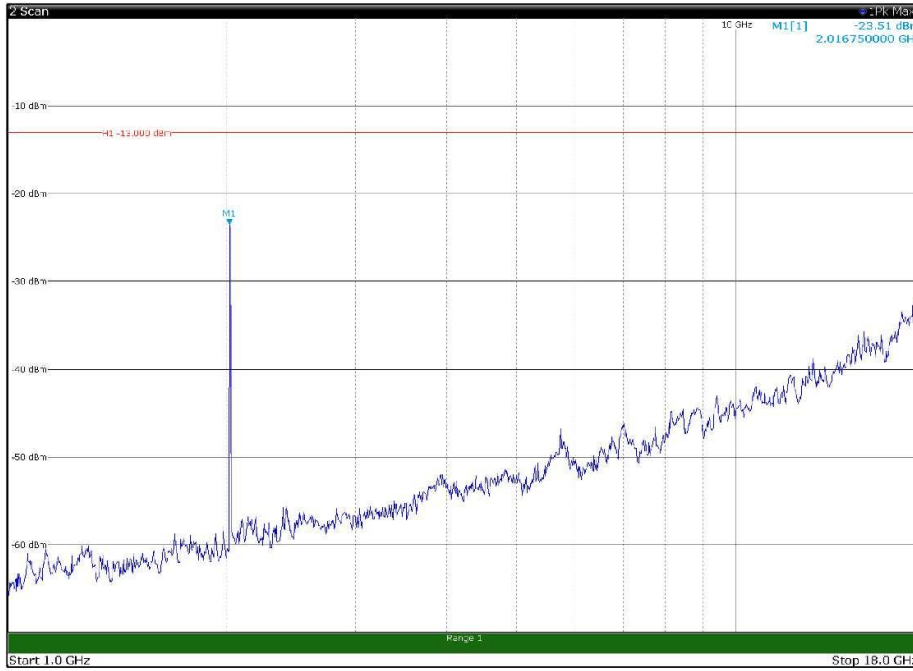

Channel: BOTTOM, Modulation: 16QAM,  
BW=5MHz, Range: 18GHz - 22.5GHz, Polarization: Horizontal

Channel: BOTTOM, Modulation: 16QAM,  
BW=5MHz, Range: 18GHz - 22.5GHz, Polarization: Vertical

Channel: MIDDLE, Modulation: 16QAM,  
BW=5MHz, Range: 30MHz - 1GHz, Polarization: Horizontal

Channel: MIDDLE, Modulation: 16QAM,  
BW=5MHz, Range: 30MHz - 1GHz, Polarization: Vertical

Channel: MIDDLE, Modulation: 16QAM,  
 BW=5MHz, Range: 1GHz - 18GHz, Polarization: Horizontal

Channel: MIDDLE, Modulation: 16QAM,  
 BW=5MHz, Range: 1GHz - 18GHz, Polarization: Vertical

Channel: TOP, Modulation: 16QAM,  
BW=5MHz, Range: 30MHz - 1GHz, Polarization: Horizontal

Channel: TOP, Modulation: 16QAM,  
BW=5MHz, Range: 30MHz - 1GHz, Polarization: Vertical

Channel: TOP, Modulation: 16QAM,  
BW=5MHz, Range: 1GHz - 18GHz, Polarization: Horizontal

Channel: TOP, Modulation: 16QAM,  
BW=5MHz, Range: 1GHz - 18GHz, Polarization: Vertical

Channel: TOP, Modulation: 16QAM,  
BW=5MHz, Range: 18GHz - 22.5GHz, Polarization: Horizontal

Channel: TOP, Modulation: 16QAM,  
BW=5MHz, Range: 18GHz - 22.5GHz, Polarization: Vertical