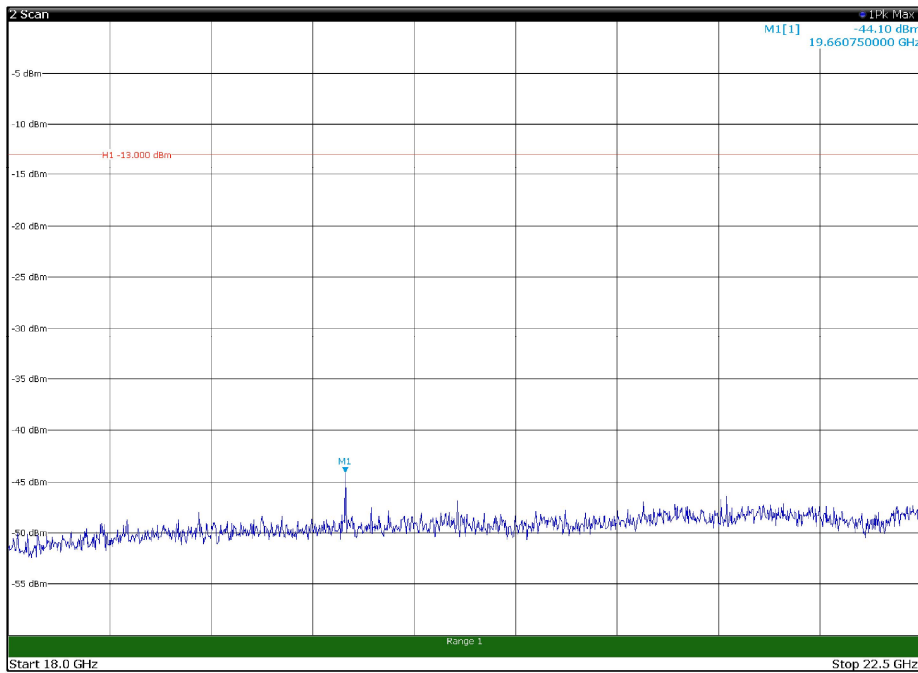

Channel: MIDDLE, Modulation: QPSK,  
BW=5MHz, Range: 18GHz - 22.5GHz, Polarization: Horizontal

Channel: MIDDLE, Modulation: QPSK,  
BW=5MHz, Range: 18GHz - 22.5GHz, Polarization: Vertical

Channel: TOP, Modulation: QPSK,  
 BW=5MHz, Range: 30MHz - 1GHz, Polarization: Horizontal

Channel: TOP, Modulation: QPSK,  
 BW=5MHz, Range: 30MHz - 1GHz, Polarization: Vertical

Channel: TOP, Modulation: QPSK,  
BW=5MHz, Range: 1GHz - 18GHz, Polarization: Horizontal

Channel: TOP, Modulation: QPSK,  
BW=5MHz, Range: 1GHz - 18GHz, Polarization: Vertical

Channel: TOP, Modulation: QPSK,  
BW=5MHz, Range: 18GHz - 22.5GHz, Polarization: Horizontal

Channel: TOP, Modulation: QPSK,  
BW=5MHz, Range: 18GHz - 22.5GHz, Polarization: Vertical

Channel: BOTTOM, Modulation: 16QAM,  
BW=5MHz, Range: 30MHz - 1GHz, Polarization: Horizontal

Channel: BOTTOM, Modulation: 16QAM,  
BW=5MHz, Range: 30MHz - 1GHz, Polarization: Vertical

Channel: BOTTOM, Modulation: 16QAM,  
BW=5MHz, Range: 1GHz - 18GHz, Polarization: Horizontal

Channel: BOTTOM, Modulation: 16QAM,  
BW=5MHz, Range: 1GHz - 18GHz, Polarization: Vertical