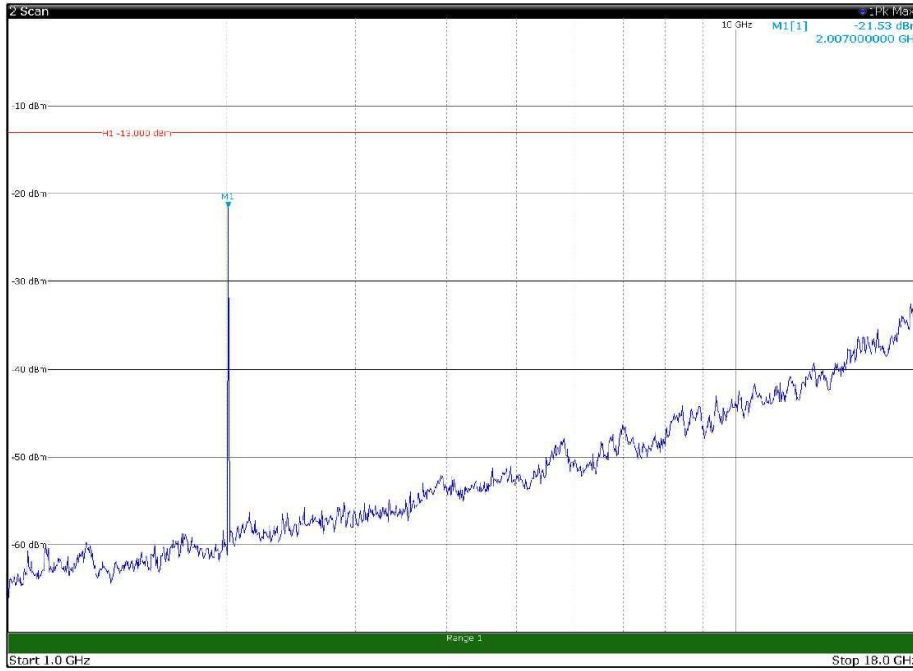

Channel: BOTTOM, Modulation: 64QAM,  
BW=5MHz, Range: 30MHz - 1GHz, Polarization: Horizontal

Channel: BOTTOM, Modulation: 64QAM,  
BW=5MHz, Range: 30MHz - 1GHz, Polarization: Vertical

Channel: BOTTOM, Modulation: 64QAM,  
BW=5MHz, Range: 1GHz - 18GHz, Polarization: Horizontal

Channel: BOTTOM, Modulation: 64QAM,  
BW=5MHz, Range: 1GHz - 18GHz, Polarization: Vertical

Channel: BOTTOM, Modulation: 64QAM, BW=5MHz, Range: 18GHz - 22.5GHz, Polarization: Horizontal

Channel: BOTTOM, Modulation: 64QAM, BW=5MHz, Range: 18GHz - 22.5GHz, Polarization: Vertical

Channel: MIDDLE, Modulation: 64QAM,  
BW=5MHz, Range: 30MHz - 1GHz, Polarization: Horizontal

Channel: MIDDLE, Modulation: 64QAM,  
BW=5MHz, Range: 30MHz - 1GHz, Polarization: Vertical

Channel: MIDDLE, Modulation: 64QAM,  
 BW=5MHz, Range: 1GHz - 18GHz, Polarization: Horizontal

Channel: MIDDLE, Modulation: 64QAM,  
 BW=5MHz, Range: 1GHz - 18GHz, Polarization: Vertical

Channel: MIDDLE, Modulation: 64QAM,  
BW=5MHz, Range: 18GHz - 22.5GHz, Polarization: Horizontal

Channel: MIDDLE, Modulation: 64QAM,  
BW=5MHz, Range: 18GHz - 22.5GHz, Polarization: Vertical