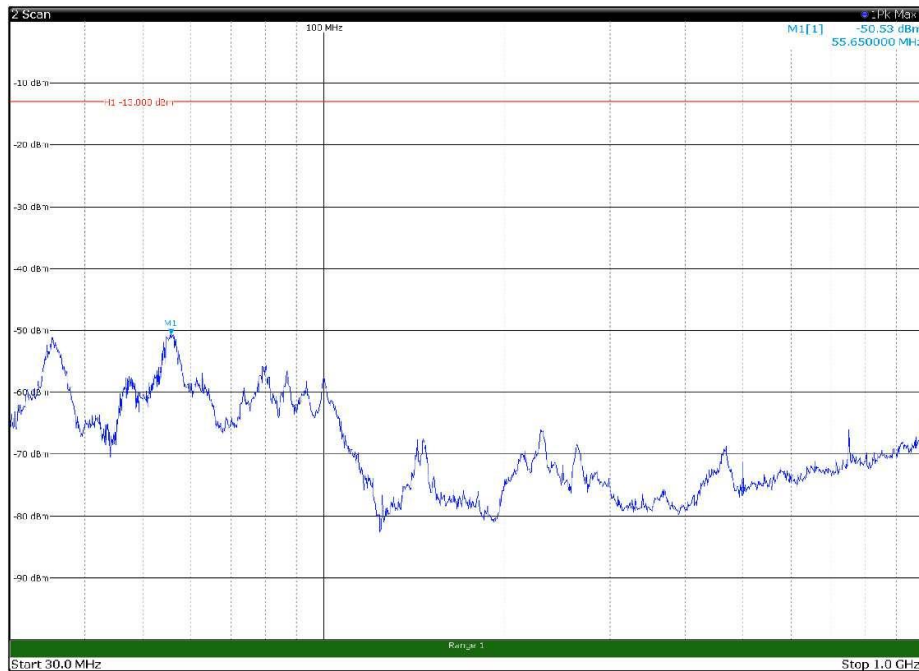

Channel: MIDDLE, Modulation: 64QAM,  
BW=5MHz, Range: 30MHz - 1GHz, Polarization: Horizontal

Channel: MIDDLE, Modulation: 64QAM,  
BW=5MHz, Range: 30MHz - 1GHz, Polarization: Vertical

Channel: MIDDLE, Modulation: 64QAM,  
 BW=5MHz, Range: 1GHz - 18GHz, Polarization: Horizontal

Channel: MIDDLE, Modulation: 64QAM,  
 BW=5MHz, Range: 1GHz - 18GHz, Polarization: Vertical

Channel: MIDDLE, Modulation: 64QAM,  
BW=5MHz, Range: 18GHz - 22.5GHz, Polarization: Horizontal

Channel: MIDDLE, Modulation: 64QAM,  
BW=5MHz, Range: 18GHz - 22.5GHz, Polarization: Vertical

Channel: TOP, Modulation: 64QAM,  
BW=5MHz, Range: 30MHz - 1GHz, Polarization: Horizontal

Channel: TOP, Modulation: 64QAM,  
BW=5MHz, Range: 30MHz - 1GHz, Polarization: Vertical

Channel: TOP, Modulation: 64QAM,  
BW=5MHz, Range: 1GHz - 18GHz, Polarization: Horizontal

Channel: TOP, Modulation: 64QAM,  
BW=5MHz, Range: 1GHz - 18GHz, Polarization: Vertical

Channel: TOP, Modulation: 64QAM,  
BW=5MHz, Range: 18GHz - 22.5GHz, Polarization: Horizontal

Channel: TOP, Modulation: 64QAM,  
BW=5MHz, Range: 18GHz - 22.5GHz, Polarization: Vertical