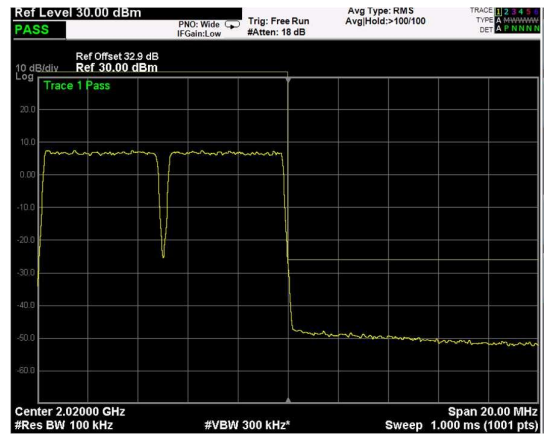

Test data, continued: band edges Inter modulation  
RF PORT 1

Low Band Edge, 1 Carrier,  
Modulation: QPSK, BW=5MHz

High Band Edge, 1 Carrier,  
Modulation: QPSK, BW=5MHz

Low Band Edge, 2 Carrier,  
Modulation: QPSK, BW=5MHz

High Band Edge, 2 Carrier,  
Modulation: QPSK, BW=5MHz