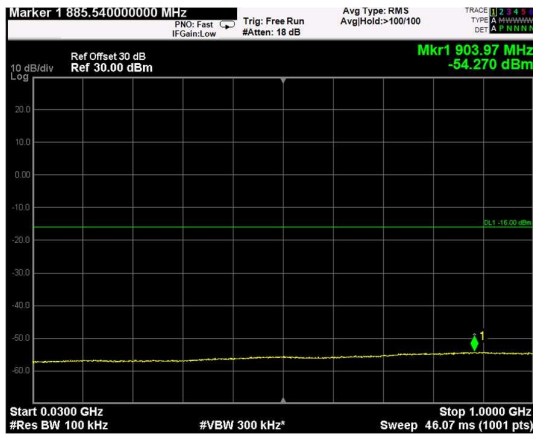

Channel: TOP, Modulation: 64QAM, BW=15MHz, Range: Lower

Channel: TOP, Modulation: 64QAM, BW=15MHz, Range: Upper

Channel: BOTTOM, Modulation: 256QAM, BW=15MHz, Range: Lower

Channel: BOTTOM, Modulation: 256QAM, BW=15MHz, Range: Upper