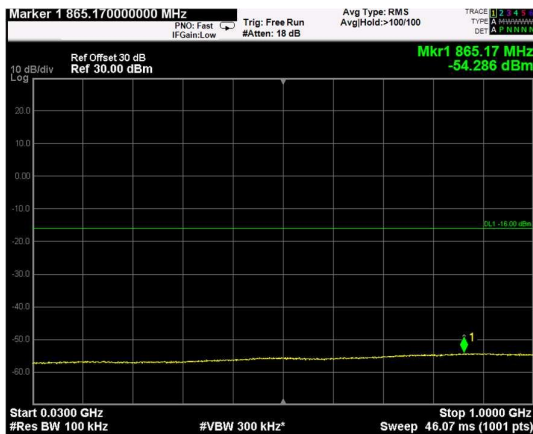

Channel: BOTTOM, Modulation: QPSK, BW=20MHz, Range: Lower

Channel: BOTTOM, Modulation: QPSK, BW=20MHz, Range: Upper

Channel: MIDDLE, Modulation: QPSK, BW=20MHz, Range: Lower

Channel: MIDDLE, Modulation: QPSK, BW=20MHz, Range: Upper