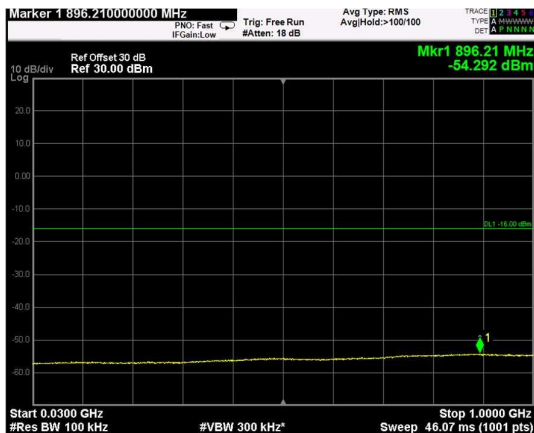

Channel: TOP, Modulation: 256QAM, BW=10MHz, Range: Lower