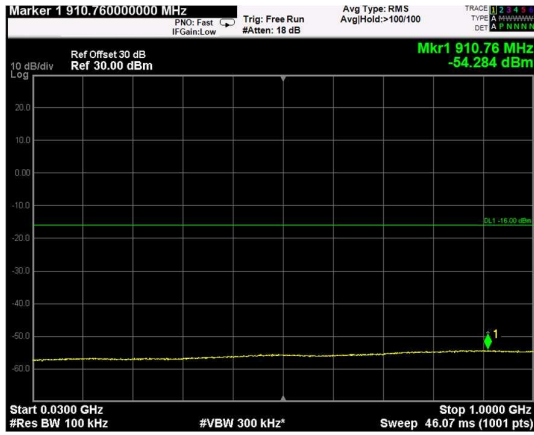

Channel: BOTTOM, Modulation: 16QAM, BW=10MHz, Range: Lower