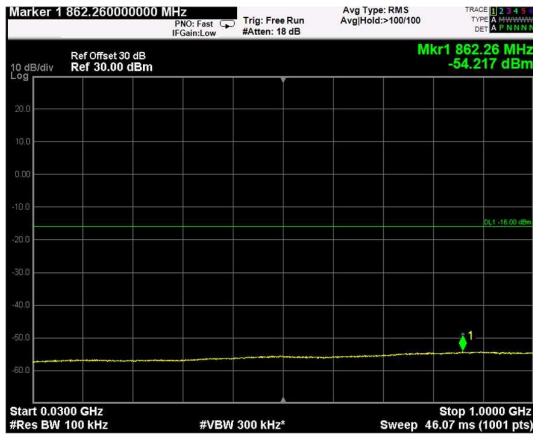

Channel: MIDDLE, Modulation: QPSK, BW=20MHz, Range: Lower