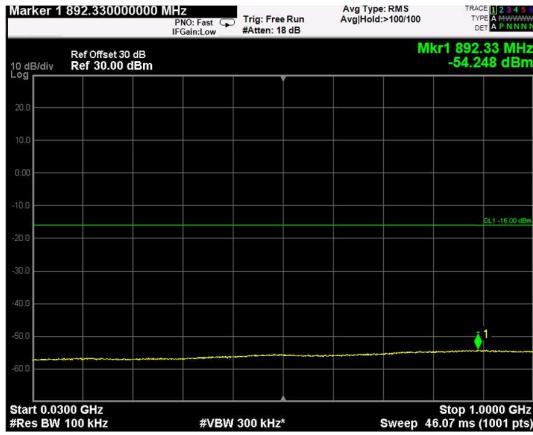

Channel: MIDDLE, Modulation: 16QAM, BW=20MHz, Range: Lower

Channel: MIDDLE, Modulation: 16QAM, BW=20MHz, Range: Upper

Channel: TOP, Modulation: 16QAM, BW=20MHz, Range: Lower

Channel: TOP, Modulation: 16QAM, BW=20MHz, Range: Upper