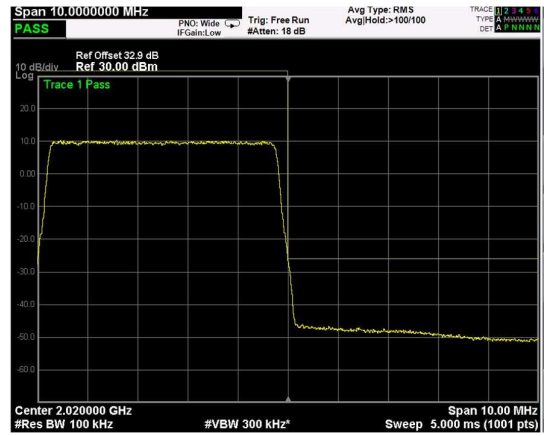

Test data, continued: band edges Inter modulation  
RF PORT 1

Low Band Edge, 1 Carrier,  
Modulation: QPSK, BW=5MHz

High Band Edge, 1 Carrier,  
Modulation: QPSK, BW=5MHz

Low Band Edge, 2 Carrier,  
Modulation: QPSK, BW=5MHz