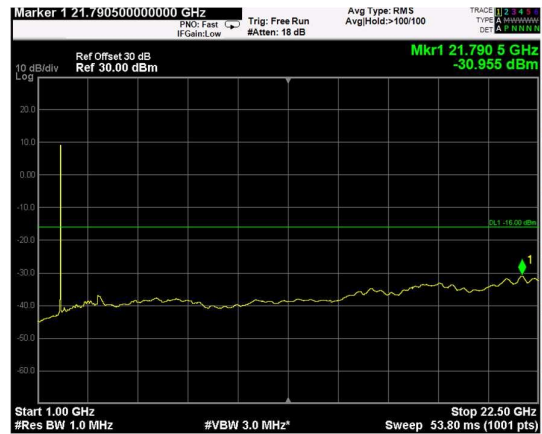

Channel: MIDDLE, Modulation: 256QAM, BW=10MHz, Range: Upper