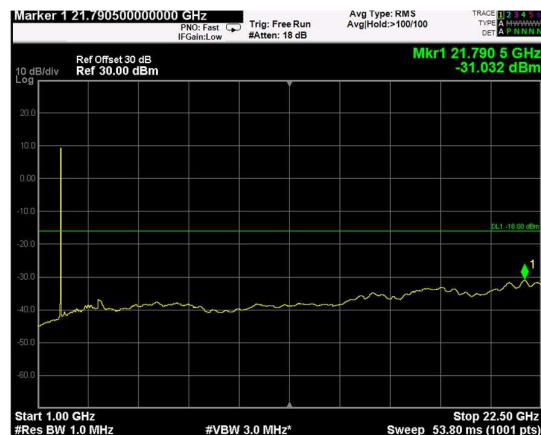

Channel: TOP, Modulation: 16QAM, BW=15MHz, Range: Upper