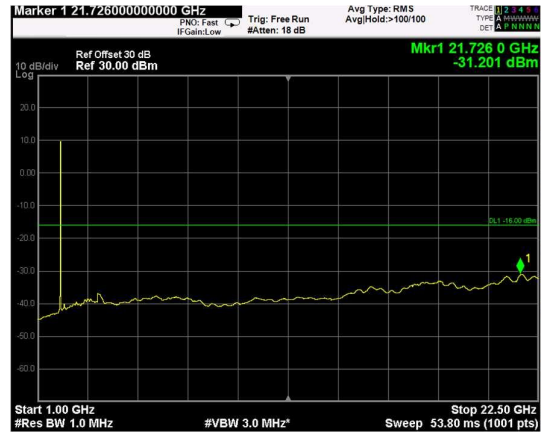

Channel: BOTTOM, Modulation: 16QAM, BW=15MHz, Range: Upper