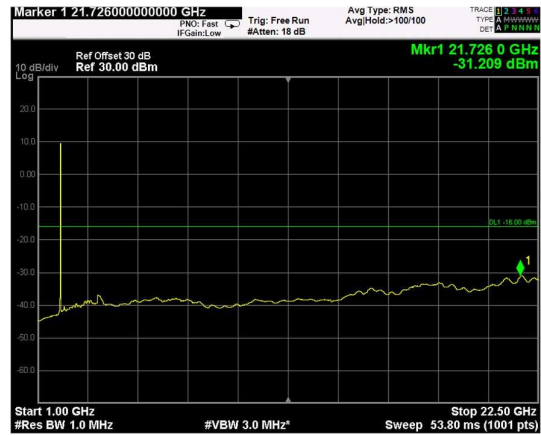

Channel: BOTTOM, Modulation: QPSK, BW=15MHz, Range: Upper