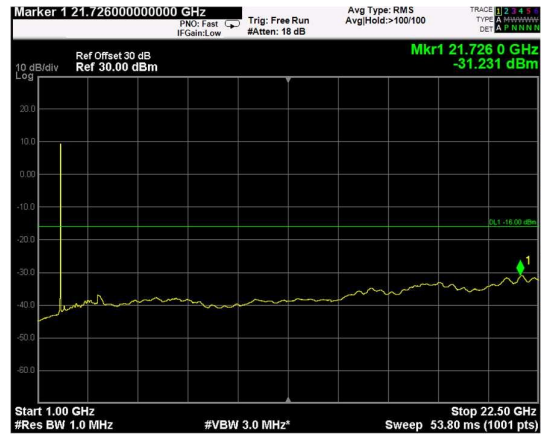

Channel: MIDDLE, Modulation: QPSK, BW=15MHz, Range: Upper