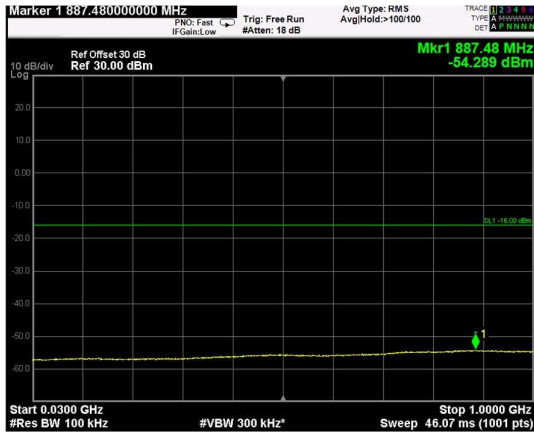

Channel: BOTTOM, Modulation: 64QAM, BW=10MHz, Range: Lower

Channel: BOTTOM, Modulation: 64QAM, BW=10MHz, Range: Upper

Channel: MIDDLE, Modulation: 64QAM, BW=10MHz, Range: Lower

Channel: MIDDLE, Modulation: 64QAM, BW=10MHz, Range: Upper

Channel: TOP, Modulation: 64QAM, BW=10MHz, Range: Lower

Channel: TOP, Modulation: 64QAM, BW=10MHz, Range: Upper

Channel: BOTTOM, Modulation: 256QAM, BW=10MHz, Range: Lower

Channel: BOTTOM, Modulation: 256QAM, BW=10MHz, Range: Upper