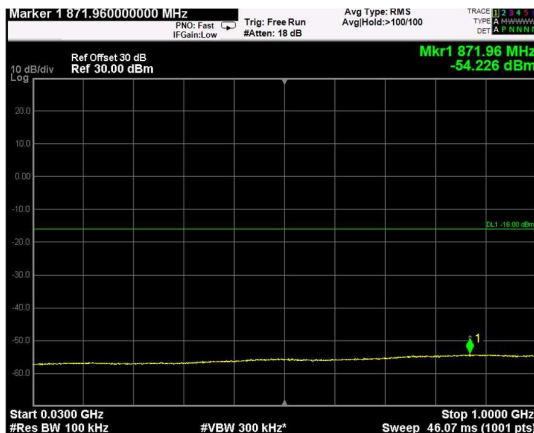

Channel: TOP, Modulation: 16QAM, BW=20MHz, Range: Lower