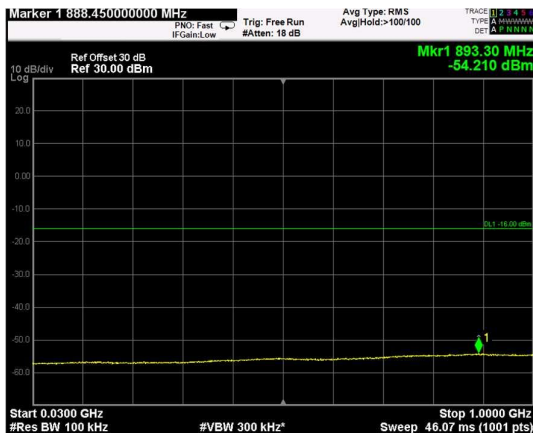

Channel: BOTTOM, Modulation: 64QAM, BW=15MHz, Range: Lower

Channel: BOTTOM, Modulation: 64QAM, BW=15MHz, Range: Upper

Channel: MIDDLE, Modulation: 64QAM, BW=15MHz, Range: Lower

Channel: MIDDLE, Modulation: 64QAM, BW=15MHz, Range: Upper