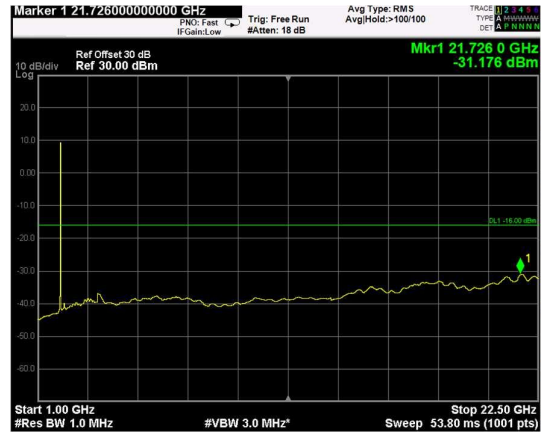

Channel: BOTTOM, Modulation: 64QAM, BW=20MHz, Range: Upper