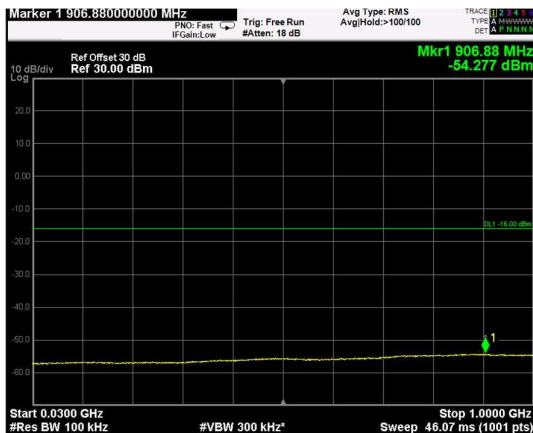

Channel: TOP, Modulation: 256QAM, BW=15MHz, Range: Lower