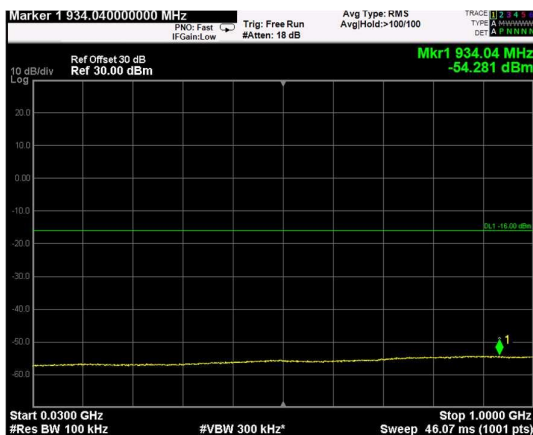

Channel: TOP, Modulation: 256QAM, BW=20MHz, Range: Lower