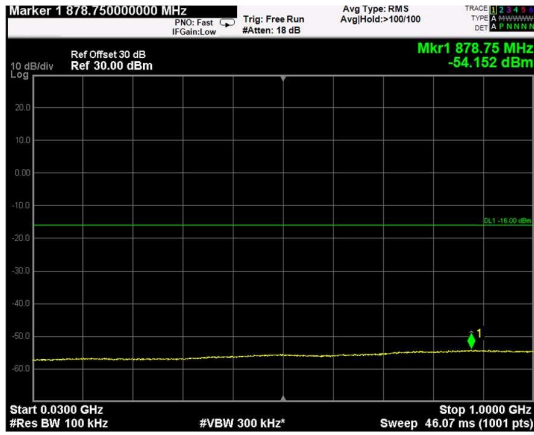

Channel: MIDDLE, Modulation: 16QAM, BW=10MHz, Range: Lower

Channel: MIDDLE, Modulation: 16QAM, BW=10MHz, Range: Upper

Channel: TOP, Modulation: 16QAM, BW=10MHz, Range: Lower

Channel: TOP, Modulation: 16QAM, BW=10MHz, Range: Upper