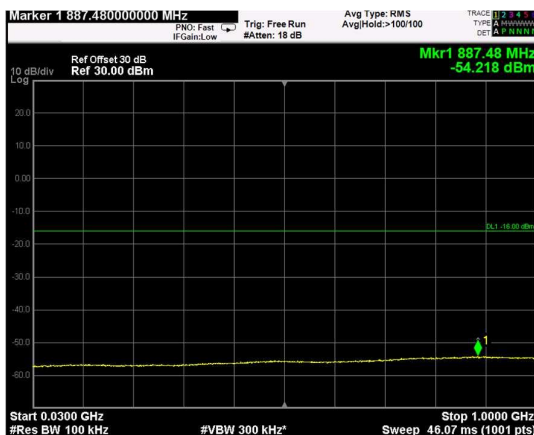

Channel: TOP, Modulation: 16QAM, BW=15MHz, Range: Lower