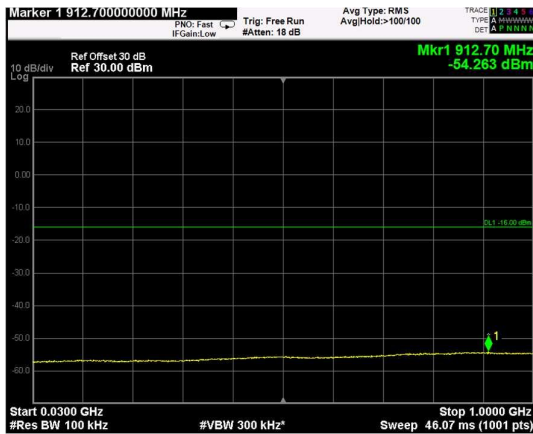

Channel: MIDDLE, Modulation: 64QAM, BW=20MHz, Range: Lower