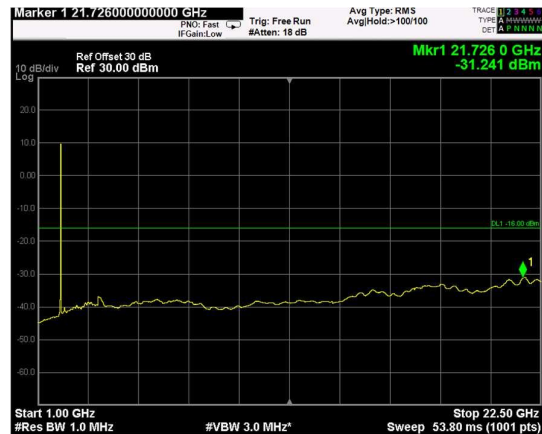

Channel: MIDDLE, Modulation: 16QAM, BW=20MHz, Range: Upper