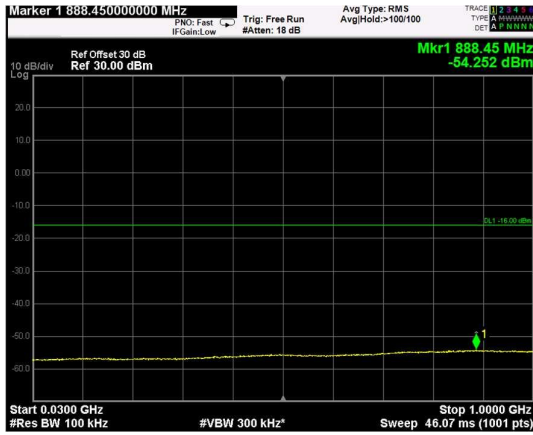

Channel: MIDDLE, Modulation: 16QAM, BW=15MHz, Range: Lower

Channel: MIDDLE, Modulation: 16QAM, BW=15MHz, Range: Upper

Channel: TOP, Modulation: 16QAM, BW=15MHz, Range: Lower

Channel: TOP, Modulation: 16QAM, BW=15MHz, Range: Upper