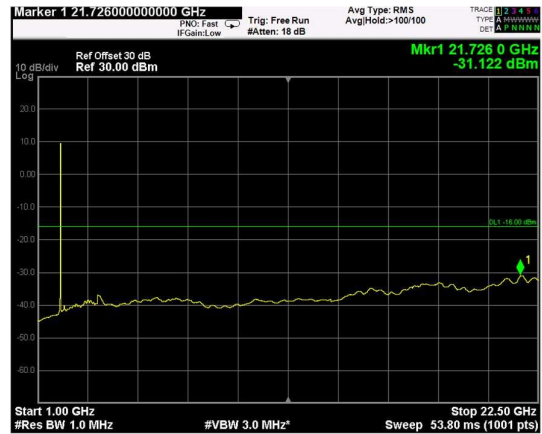

Channel: MIDDLE, Modulation: QPSK, BW=20MHz, Range: Upper