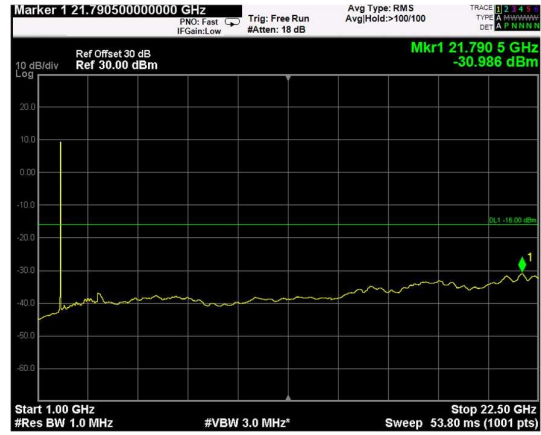

Channel: BOTTOM, Modulation: QPSK,  
BW=10MHz, Range: Lower

Channel: BOTTOM, Modulation: QPSK,  
BW=10MHz, Range: Upper

Channel: MIDDLE, Modulation: QPSK,  
BW=10MHz, Range: Lower

Channel: MIDDLE, Modulation: QPSK,  
BW=10MHz, Range: Upper

Channel: TOP, Modulation: QPSK,  
BW=10MHz, Range: Lower

Channel: TOP, Modulation: QPSK,  
BW=10MHz, Range: Upper

Channel: BOTTOM, Modulation: 16QAM, BW=10MHz, Range: Lower

Channel: BOTTOM, Modulation: 16QAM, BW=10MHz, Range: Upper