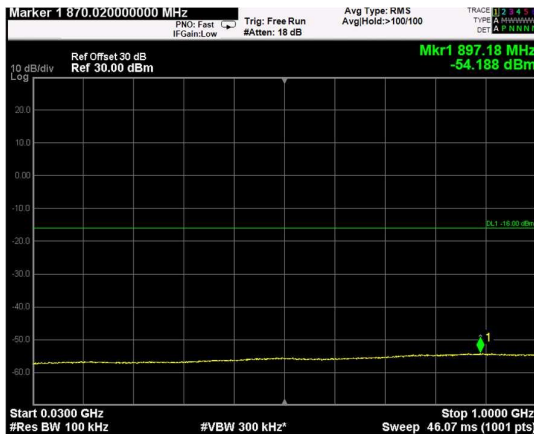

Channel: TOP, Modulation: QPSK, BW=20MHz, Range: Lower

Channel: TOP, Modulation: QPSK, BW=20MHz, Range: Upper

Channel: BOTTOM, Modulation: 16QAM, BW=20MHz, Range: Lower

Channel: BOTTOM, Modulation: 16QAM, BW=20MHz, Range: Upper