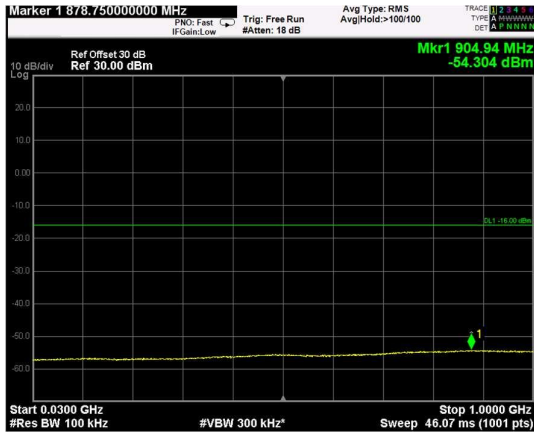

Channel: BOTTOM, Modulation: 16QAM, BW=15MHz, Range: Lower