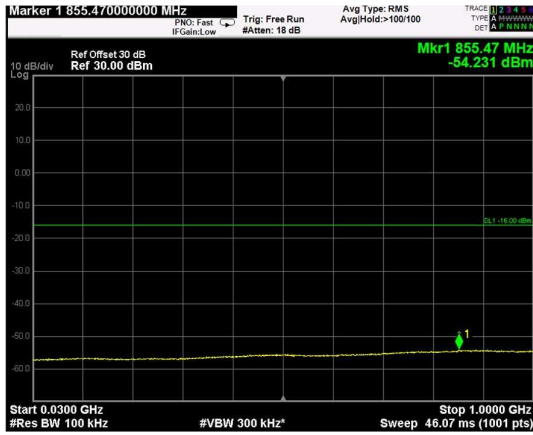

Channel: BOTTOM, Modulation: 256QAM, BW=20MHz, Range: Lower