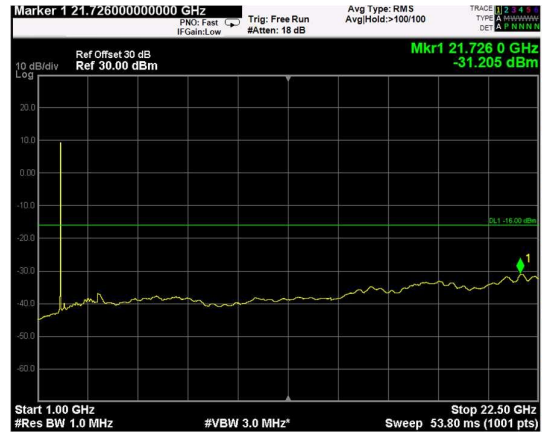

Channel: BOTTOM, Modulation: 16QAM, BW=20MHz, Range: Upper