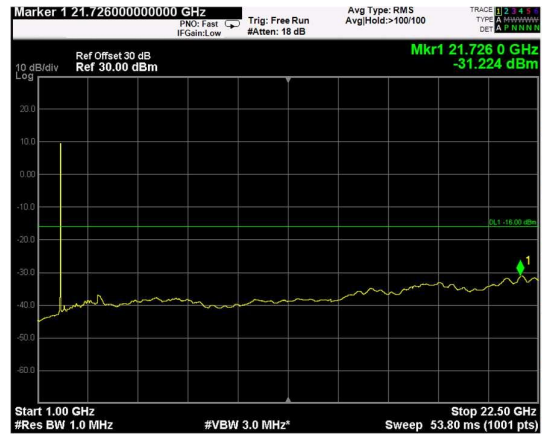

Channel: BOTTOM, Modulation: QPSK, BW=20MHz, Range: Upper