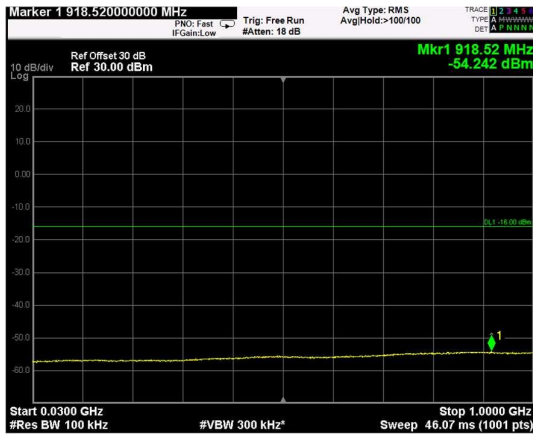

Channel: MIDDLE, Modulation: QPSK, BW=15MHz, Range: Lower