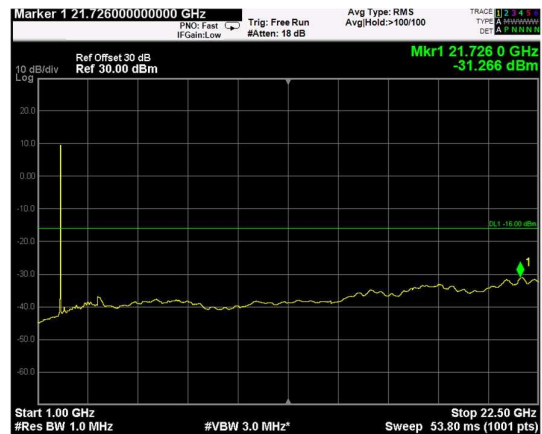

Channel: TOP, Modulation: QPSK, BW=20MHz, Range: Upper