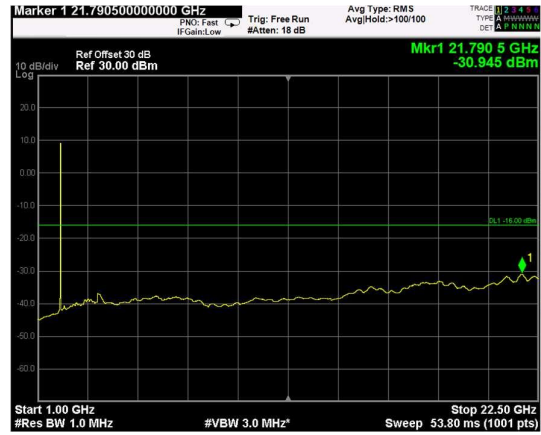

Channel: BOTTOM, Modulation: 64QAM, BW=10MHz, Range: Upper