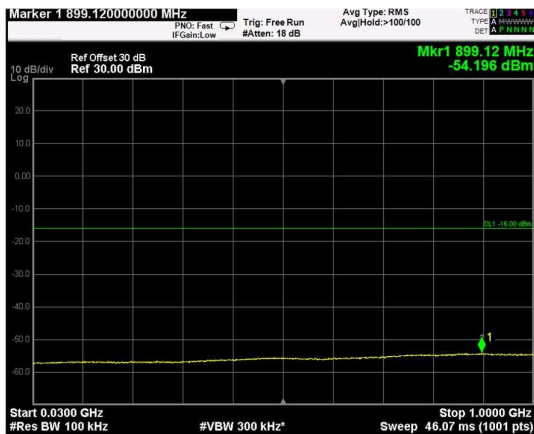

Channel: BOTTOM, Modulation: QPSK,  
BW=10MHz, Range: Lower

Channel: BOTTOM, Modulation: QPSK,  
BW=10MHz, Range: Upper

Channel: MIDDLE, Modulation: QPSK,  
BW=10MHz, Range: Lower

Channel: MIDDLE, Modulation: QPSK,  
BW=10MHz, Range: Upper