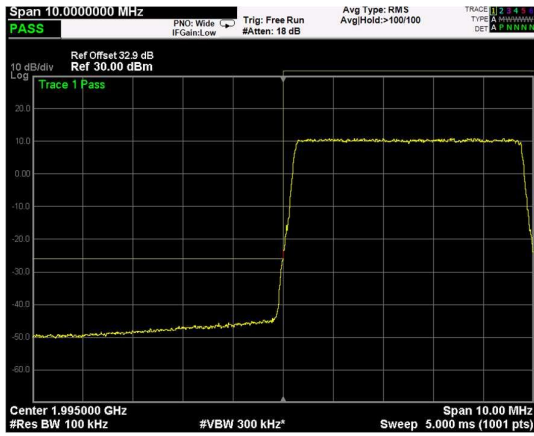

Test data, continued: band edges Inter modulation  
RF PORT 1

Low Band Edge, 1 Carrier,  
Modulation: QPSK, BW=5MHz

High Band Edge, 1 Carrier,  
Modulation: QPSK, BW=5MHz

Low Band Edge, 2 Carrier,  
Modulation: QPSK, BW=5MHz