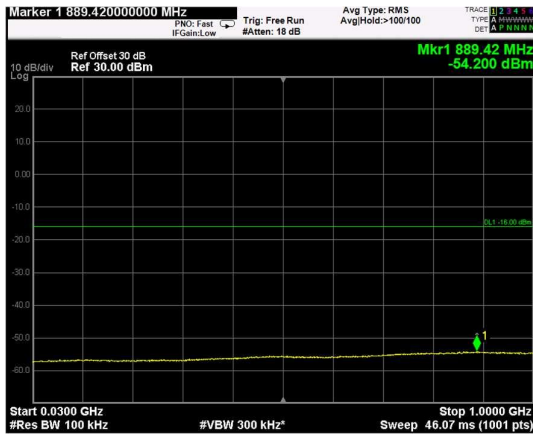

Channel: MIDDLE, Modulation: 256QAM, BW=15MHz, Range: Lower

Channel: MIDDLE, Modulation: 256QAM, BW=15MHz, Range: Upper

Channel: TOP, Modulation: 256QAM, BW=15MHz, Range: Lower

Channel: TOP, Modulation: 256QAM, BW=15MHz, Range: Upper