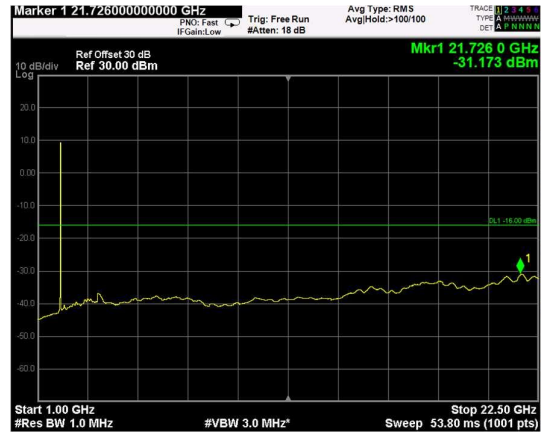

Channel: TOP, Modulation: 64QAM, BW=15MHz, Range: Lower

Channel: TOP, Modulation: 64QAM, BW=15MHz, Range: Upper

Channel: BOTTOM, Modulation: 256QAM, BW=15MHz, Range: Lower

Channel: BOTTOM, Modulation: 256QAM, BW=15MHz, Range: Upper