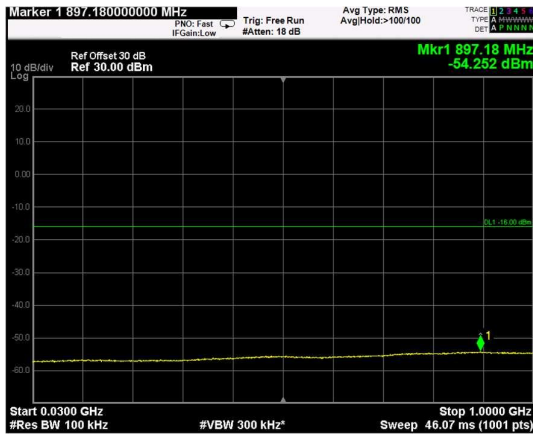

Channel: MIDDLE, Modulation: 256QAM, BW=10MHz, Range: Lower

Channel: MIDDLE, Modulation: 256QAM, BW=10MHz, Range: Upper

Channel: TOP, Modulation: 256QAM, BW=10MHz, Range: Lower

Channel: TOP, Modulation: 256QAM, BW=10MHz, Range: Upper