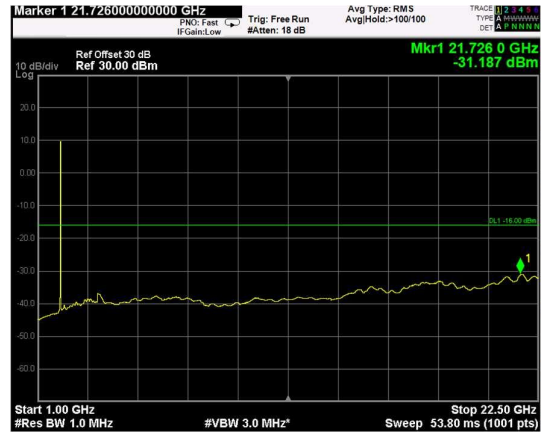

Channel: BOTTOM, Modulation: 64QAM, BW=15MHz, Range: Upper