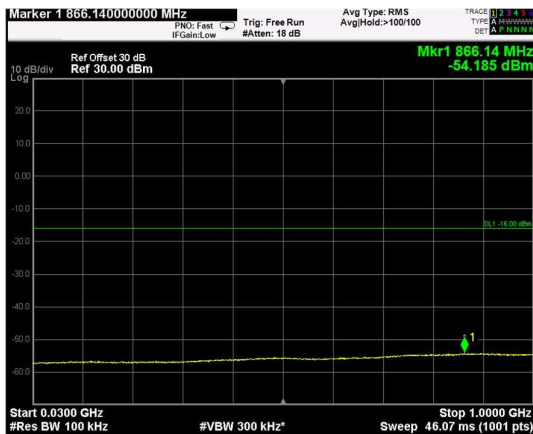

Channel: BOTTOM, Modulation: QPSK, BW=15MHz, Range: Lower

Channel: BOTTOM, Modulation: QPSK, BW=15MHz, Range: Upper

Channel: MIDDLE, Modulation: QPSK, BW=15MHz, Range: Lower

Channel: MIDDLE, Modulation: QPSK, BW=15MHz, Range: Upper