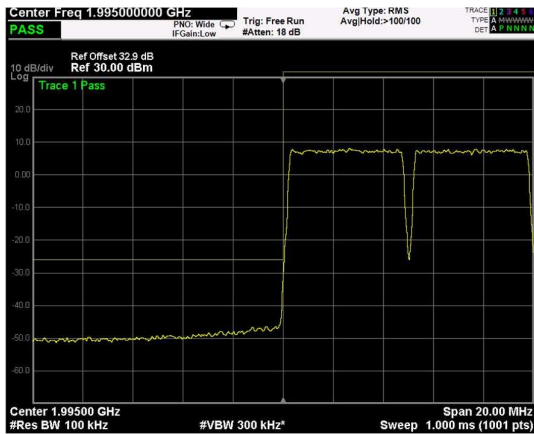

Test data, continued: band edges Inter modulation  
RF PORT 1

Low Band Edge, 1 Carrier,  
Modulation: QPSK, BW=5MHz

High Band Edge, 1 Carrier,  
Modulation: QPSK, BW=5MHz

Low Band Edge, 2 Carrier,  
Modulation: QPSK, BW=5MHz