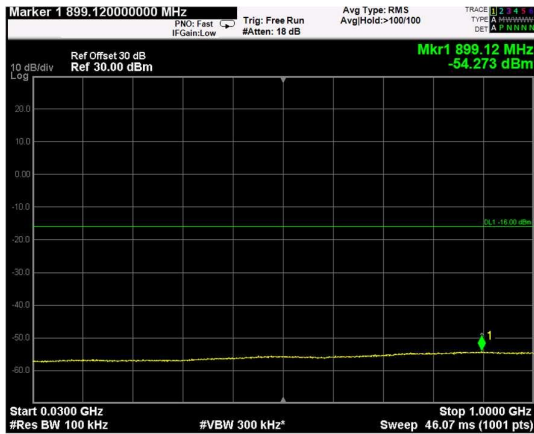

Channel: BOTTOM, Modulation: QPSK,  
BW=10MHz, Range: Lower

Channel: BOTTOM, Modulation: QPSK,  
BW=10MHz, Range: Upper

Channel: MIDDLE, Modulation: QPSK,  
BW=10MHz, Range: Lower

Channel: MIDDLE, Modulation: QPSK,  
BW=10MHz, Range: Upper