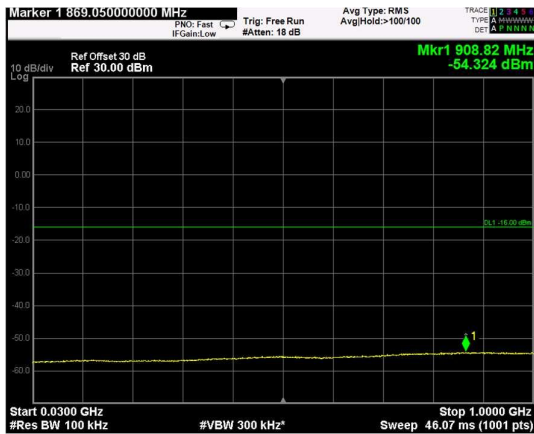

Channel: TOP, Modulation: 64QAM, BW=10MHz, Range: Lower

Channel: TOP, Modulation: 64QAM, BW=10MHz, Range: Upper

Channel: BOTTOM, Modulation: 256QAM, BW=10MHz, Range: Lower

Channel: BOTTOM, Modulation: 256QAM, BW=10MHz, Range: Upper