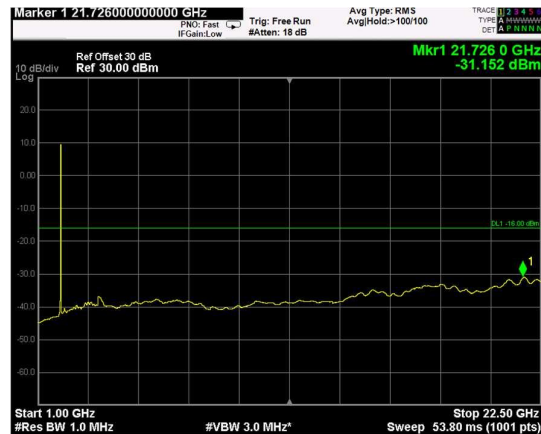

Channel: MIDDLE, Modulation: 16QAM, BW=15MHz, Range: Upper