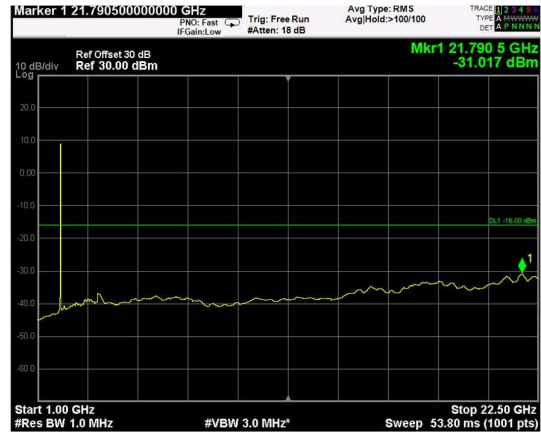

Channel: BOTTOM, Modulation: 16QAM, BW=10MHz, Range: Upper