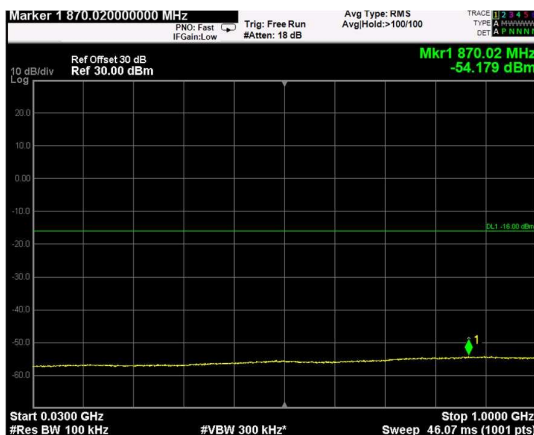

Channel: TOP, Modulation: QPSK,  
BW=10MHz, Range: Lower

Channel: TOP, Modulation: QPSK,  
BW=10MHz, Range: Upper

Channel: BOTTOM, Modulation: 16QAM, BW=10MHz, Range: Lower

Channel: BOTTOM, Modulation: 16QAM, BW=10MHz, Range: Upper

Channel: MIDDLE, Modulation: 16QAM, BW=10MHz, Range: Lower

Channel: MIDDLE, Modulation: 16QAM, BW=10MHz, Range: Upper

Channel: TOP, Modulation: 16QAM, BW=10MHz, Range: Lower

Channel: TOP, Modulation: 16QAM, BW=10MHz, Range: Upper