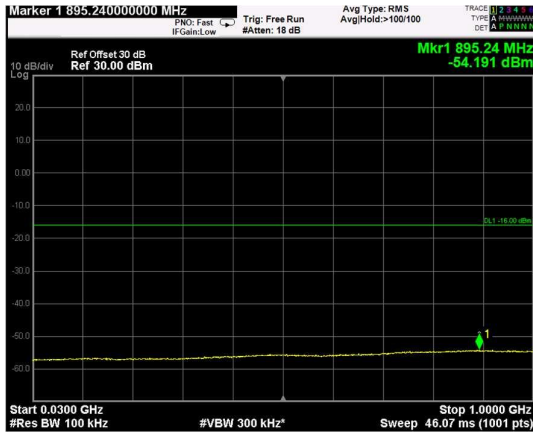

Channel: BOTTOM, Modulation: 256QAM, BW=15MHz, Range: Lower