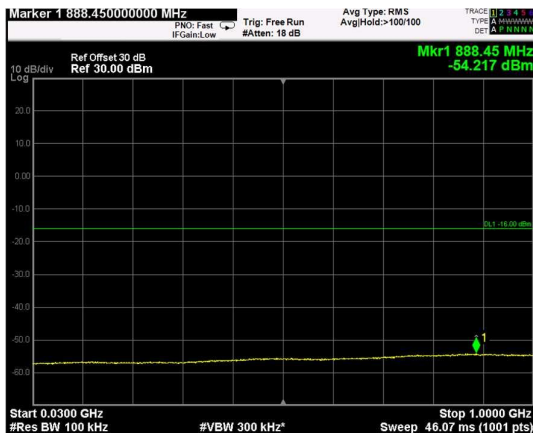

Channel: BOTTOM, Modulation: 64QAM, BW=20MHz, Range: Lower

Channel: BOTTOM, Modulation: 64QAM, BW=20MHz, Range: Upper

Channel: MIDDLE, Modulation: 64QAM, BW=20MHz, Range: Lower

Channel: MIDDLE, Modulation: 64QAM, BW=20MHz, Range: Upper