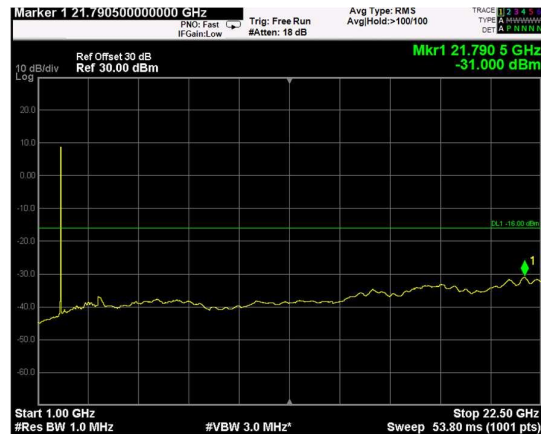

Channel: MIDDLE, Modulation: 16QAM, BW=10MHz, Range: Upper