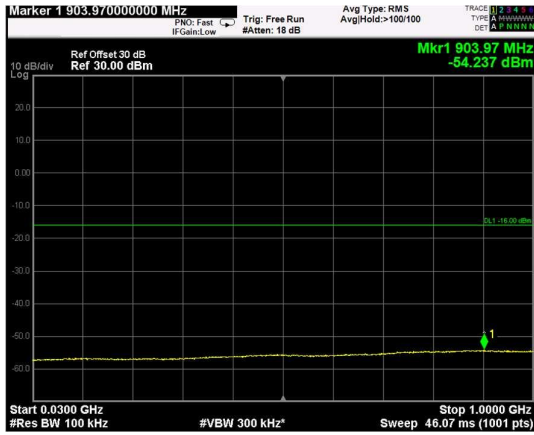

Channel: BOTTOM, Modulation: 16QAM, BW=20MHz, Range: Lower