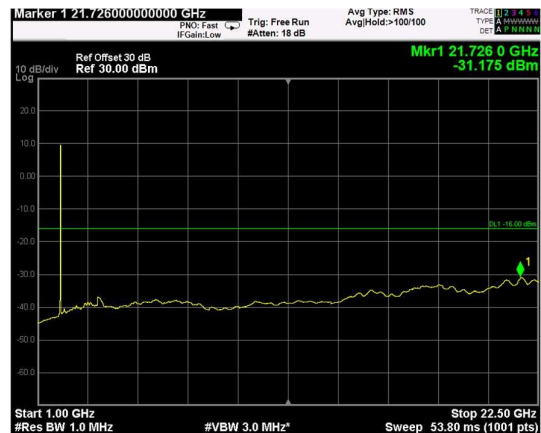

Channel: TOP, Modulation: 256QAM, BW=15MHz, Range: Upper