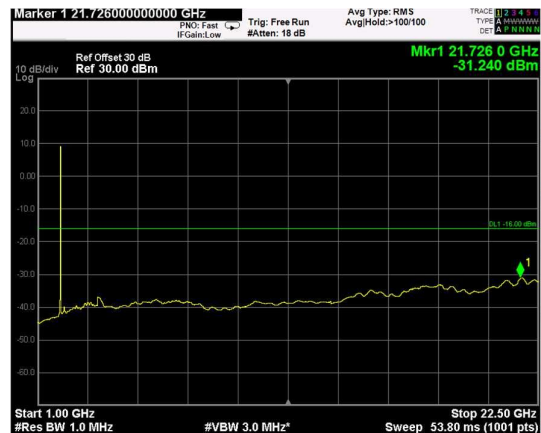

Channel: TOP, Modulation: 64QAM, BW=20MHz, Range: Upper