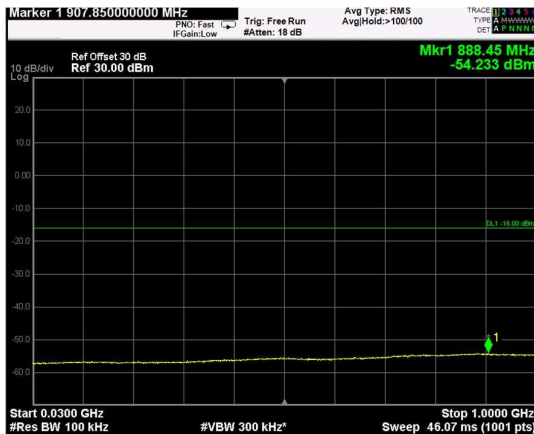

Channel: TOP, Modulation: QPSK, BW=15MHz, Range: Lower

Channel: TOP, Modulation: QPSK, BW=15MHz, Range: Upper

Channel: BOTTOM, Modulation: 16QAM, BW=15MHz, Range: Lower

Channel: BOTTOM, Modulation: 16QAM, BW=15MHz, Range: Upper