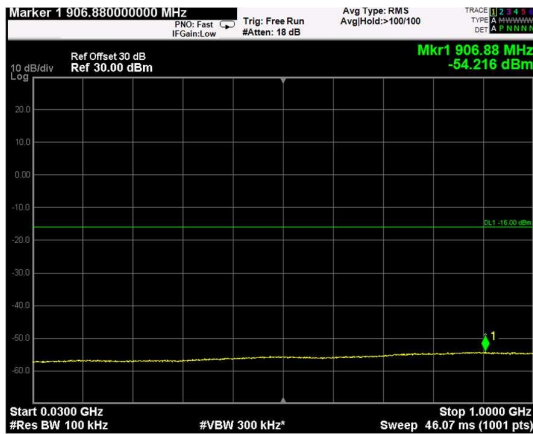

Channel: MIDDLE, Modulation: 64QAM, BW=15MHz, Range: Lower