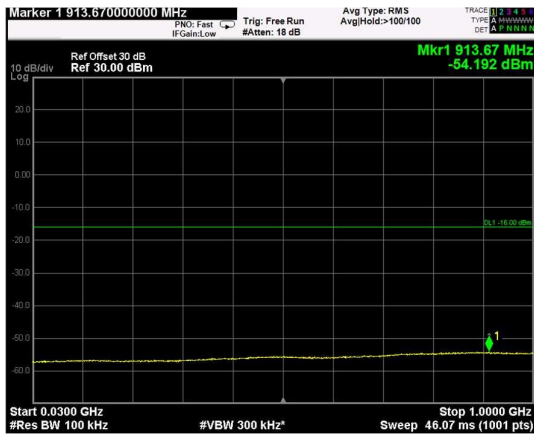

Channel: MIDDLE, Modulation: 64QAM, BW=10MHz, Range: Lower