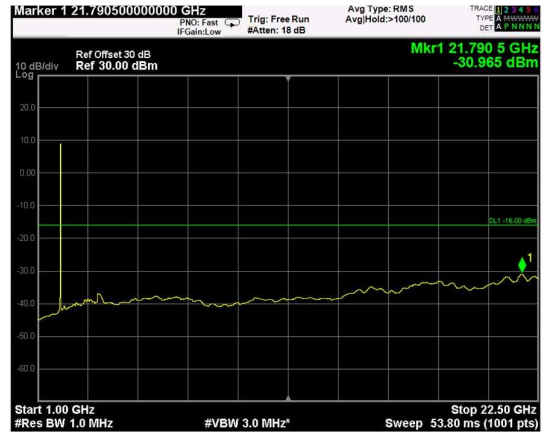

Channel: BOTTOM, Modulation: 256QAM, BW=10MHz, Range: Upper