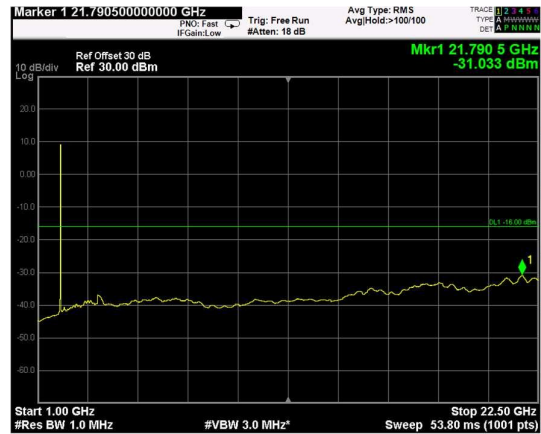

Channel: BOTTOM, Modulation: QPSK,  
BW=10MHz, Range: Lower

Channel: BOTTOM, Modulation: QPSK,  
BW=10MHz, Range: Upper

Channel: MIDDLE, Modulation: QPSK,  
BW=10MHz, Range: Lower

Channel: MIDDLE, Modulation: QPSK,  
BW=10MHz, Range: Upper