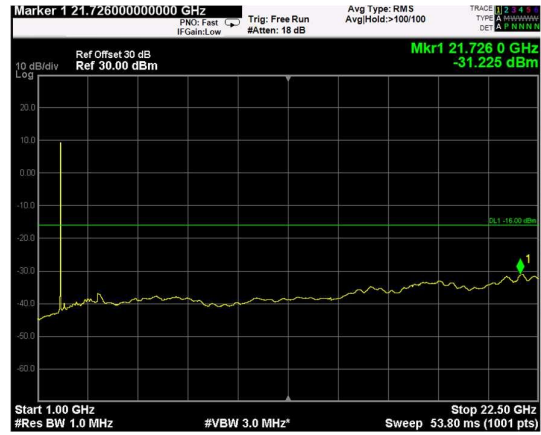

Channel: BOTTOM, Modulation: 256QAM, BW=20MHz, Range: Upper