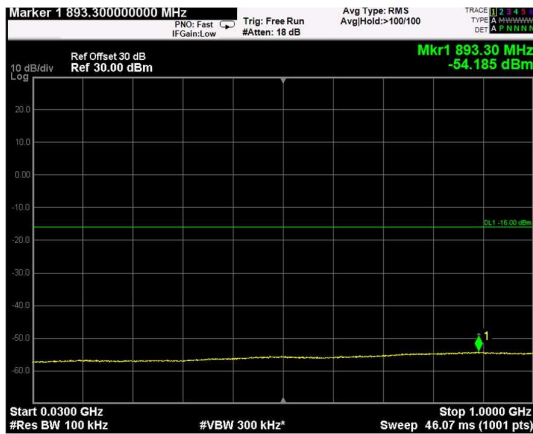

Channel: TOP, Modulation: 64QAM, BW=20MHz, Range: Lower

Channel: TOP, Modulation: 64QAM, BW=20MHz, Range: Upper

Channel: BOTTOM, Modulation: 256QAM, BW=20MHz, Range: Lower

Channel: BOTTOM, Modulation: 256QAM, BW=20MHz, Range: Upper