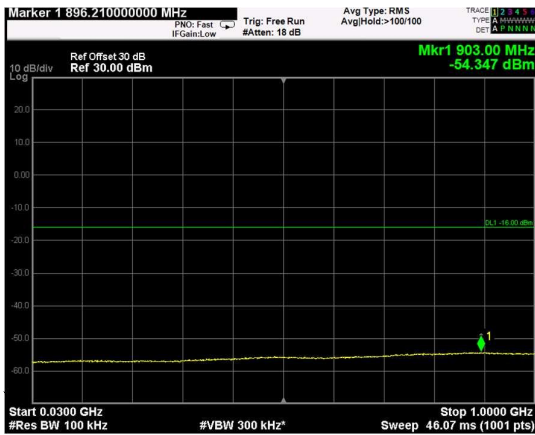

Channel: BOTTOM, Modulation: 256QAM, BW=10MHz, Range: Lower

Channel: BOTTOM, Modulation: 256QAM, BW=10MHz, Range: Upper

Channel: MIDDLE, Modulation: 256QAM, BW=10MHz, Range: Lower

Channel: MIDDLE, Modulation: 256QAM, BW=10MHz, Range: Upper

Channel: TOP, Modulation: 256QAM, BW=10MHz, Range: Lower

Channel: TOP, Modulation: 256QAM, BW=10MHz, Range: Upper

Channel: BOTTOM, Modulation: QPSK, BW=15MHz, Range: Lower

Channel: BOTTOM, Modulation: QPSK, BW=15MHz, Range: Upper