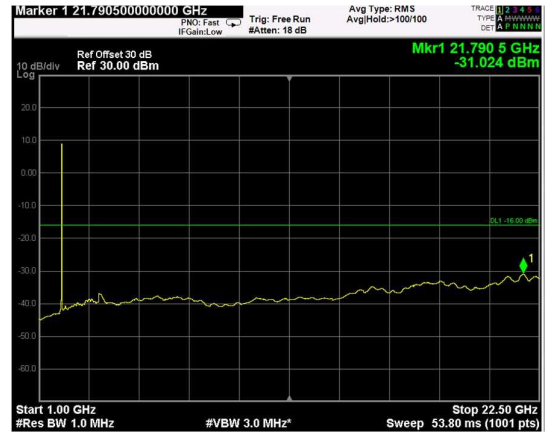

Channel: BOTTOM, Modulation: 16QAM, BW=5MHz, Range: Upper