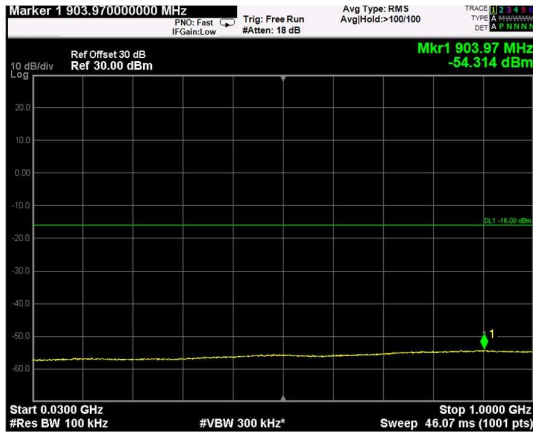

Channel: MIDDLE, Modulation: 64QAM, BW=15MHz, Range: Lower

Channel: MIDDLE, Modulation: 64QAM, BW=15MHz, Range: Upper

Channel: TOP, Modulation: 64QAM, BW=15MHz, Range: Lower

Channel: TOP, Modulation: 64QAM, BW=15MHz, Range: Upper