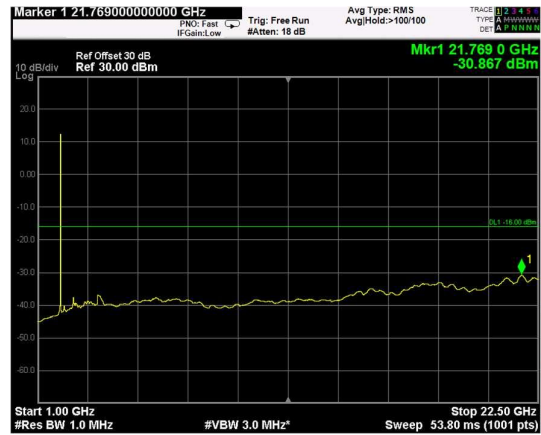

Channel: BOTTOM, Modulation: QPSK, BW=20MHz, Range: Upper