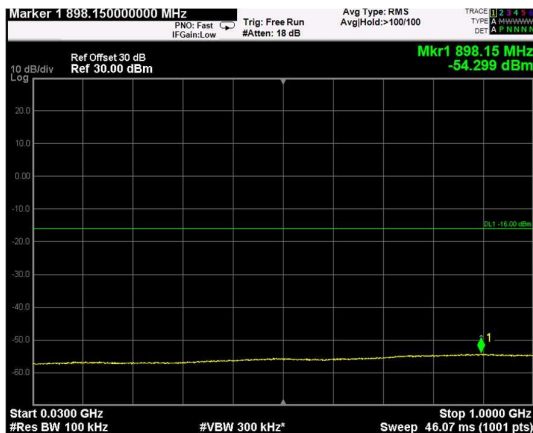

Channel: BOTTOM, Modulation: 256QAM, BW=10MHz, Range: Lower

Channel: BOTTOM, Modulation: 256QAM, BW=10MHz, Range: Upper

Channel: MIDDLE, Modulation: 256QAM, BW=10MHz, Range: Lower

Channel: MIDDLE, Modulation: 256QAM, BW=10MHz, Range: Upper