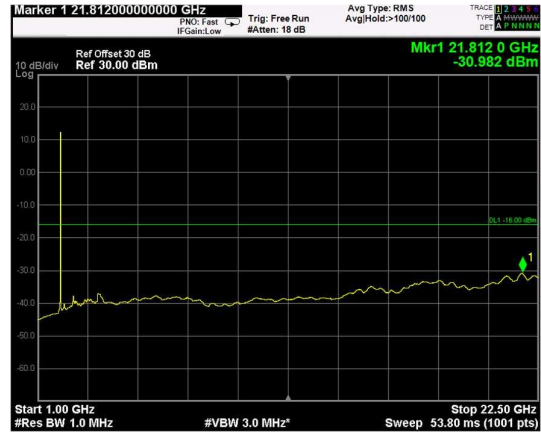

Channel: BOTTOM, Modulation: QPSK, BW=15MHz, Range: Upper