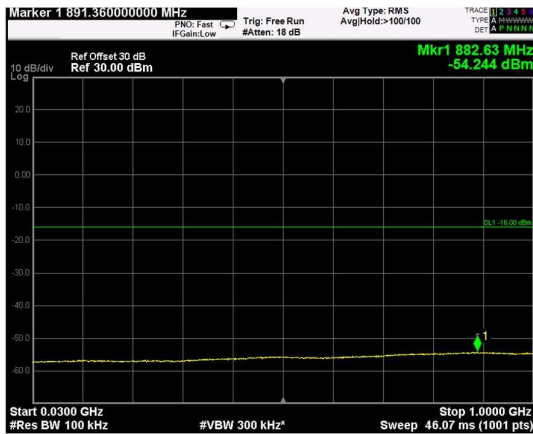

Channel: MIDDLE, Modulation: 256QAM, BW=15MHz, Range: Lower