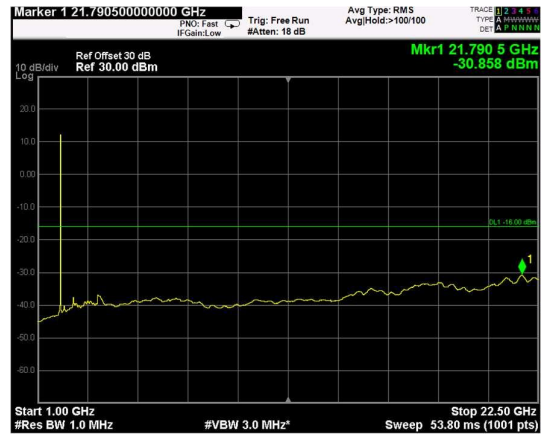

Channel: MIDDLE, Modulation: QPSK, BW=15MHz, Range: Upper