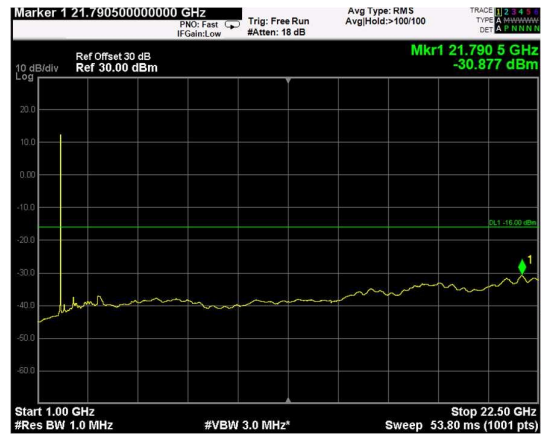

Channel: BOTTOM, Modulation: 256QAM, BW=10MHz, Range: Lower

Channel: BOTTOM, Modulation: 256QAM, BW=10MHz, Range: Upper

Channel: MIDDLE, Modulation: 256QAM, BW=10MHz, Range: Lower

Channel: MIDDLE, Modulation: 256QAM, BW=10MHz, Range: Upper