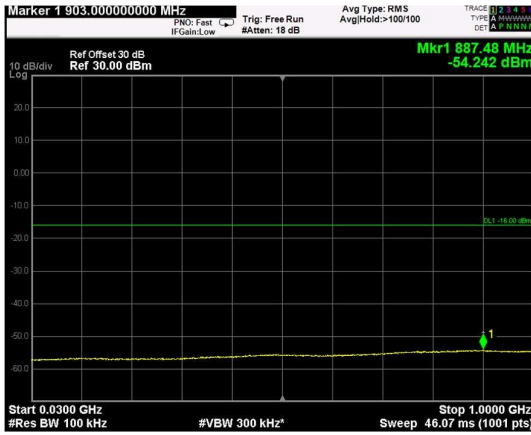

Channel: MIDDLE, Modulation: QPSK,
BW=5MHz, Range: Lower

Channel: MIDDLE, Modulation: QPSK,
BW=5MHz, Range: Upper

Channel: TOP, Modulation: QPSK,
BW=5MHz, Range: Lower

Channel: TOP, Modulation: QPSK,
BW=5MHz, Range: Upper