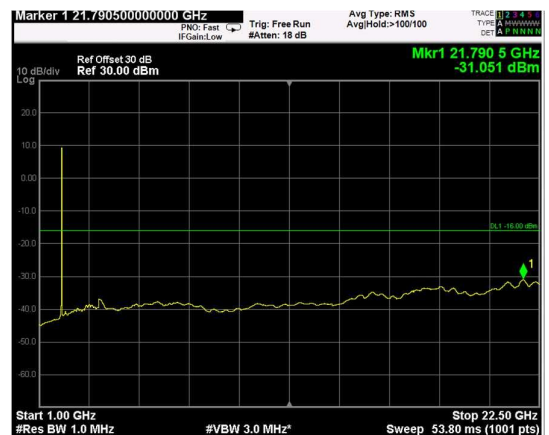

Channel: TOP, Modulation: 64QAM, BW=5MHz, Range: Upper