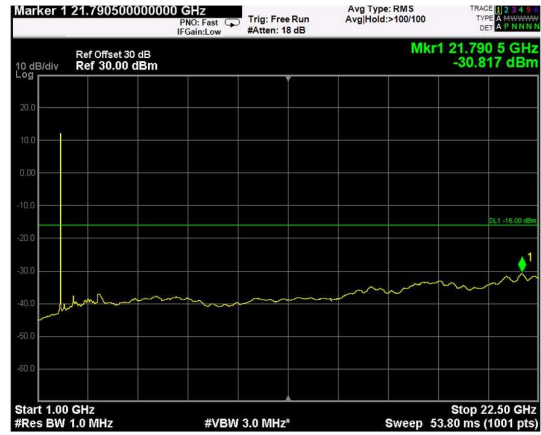

Channel: BOTTOM, Modulation: 256QAM, BW=10MHz, Range: Lower

Channel: BOTTOM, Modulation: 256QAM, BW=10MHz, Range: Upper

Channel: MIDDLE, Modulation: 256QAM, BW=10MHz, Range: Lower

Channel: MIDDLE, Modulation: 256QAM, BW=10MHz, Range: Upper