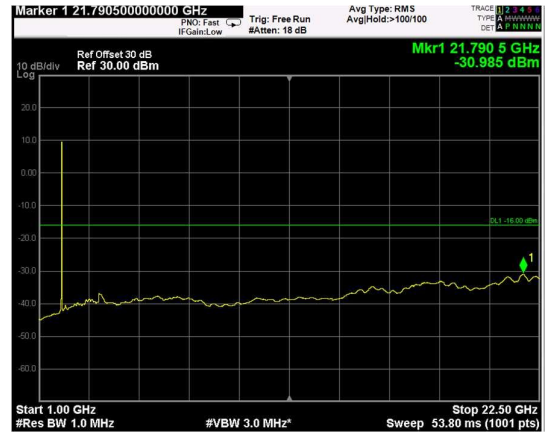

Channel: BOTTOM, Modulation: 256QAM, BW=5MHz, Range: Upper