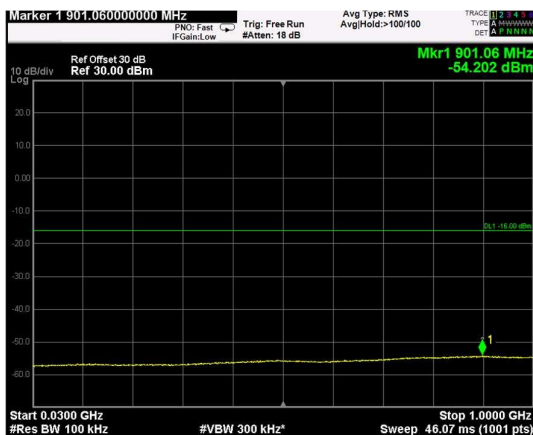

Channel: BOTTOM, Modulation: 256QAM, BW=20MHz, Range: Lower

Channel: BOTTOM, Modulation: 256QAM, BW=20MHz, Range: Upper

Channel: MIDDLE, Modulation: 256QAM, BW=20MHz, Range: Lower

Channel: MIDDLE, Modulation: 256QAM, BW=20MHz, Range: Upper