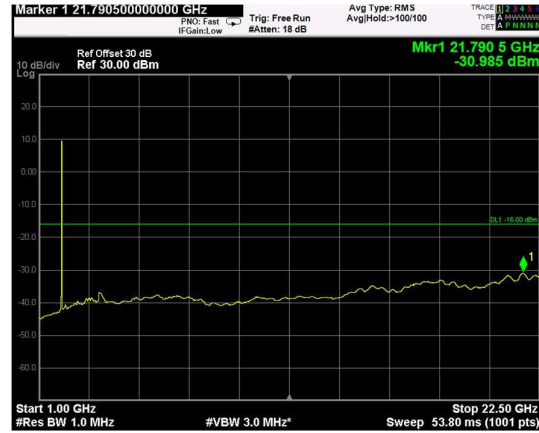

Channel: TOP, Modulation: 256QAM, BW=20MHz, Range: Lower

Channel: TOP, Modulation: 256QAM, BW=20MHz, Range: Upper

RF PORT 2

Channel: BOTTOM, Modulation: QPSK,
BW=5MHz, Range: Lower

Channel: BOTTOM, Modulation: QPSK,
BW=5MHz, Range: Upper