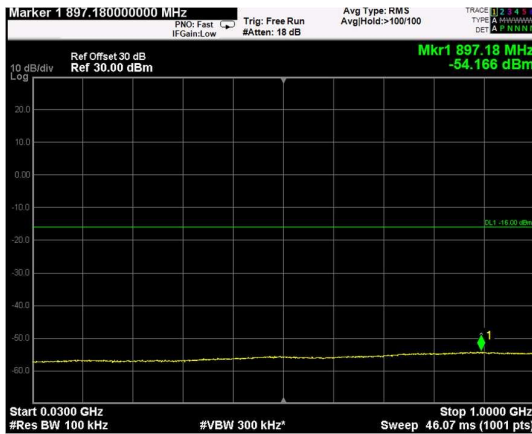

Channel: MIDDLE, Modulation: 256QAM, BW=5MHz, Range: Lower