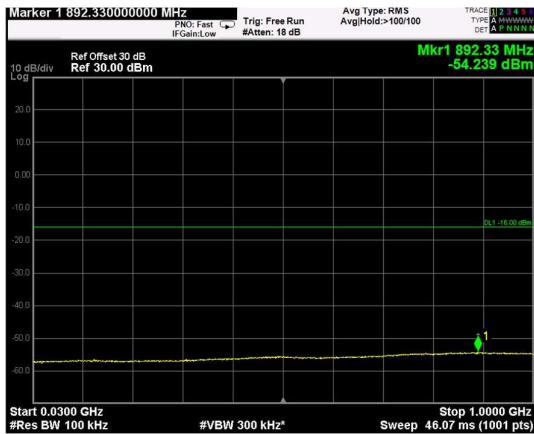

Channel: TOP, Modulation: 16QAM, BW=20MHz, Range: Lower

Channel: TOP, Modulation: 16QAM, BW=20MHz, Range: Upper

Channel: BOTTOM, Modulation: 64QAM, BW=20MHz, Range: Lower

Channel: BOTTOM, Modulation: 64QAM, BW=20MHz, Range: Upper