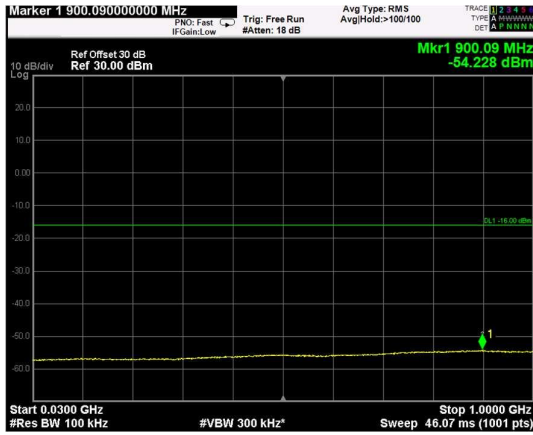

Channel: BOTTOM, Modulation: 64QAM, BW=15MHz, Range: Lower