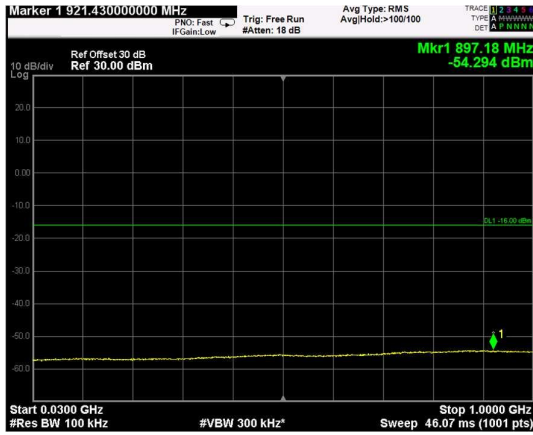

Channel: MIDDLE, Modulation: 64QAM, BW=20MHz, Range: Lower

Channel: MIDDLE, Modulation: 64QAM, BW=20MHz, Range: Upper

Channel: TOP, Modulation: 64QAM, BW=20MHz, Range: Lower

Channel: TOP, Modulation: 64QAM, BW=20MHz, Range: Upper