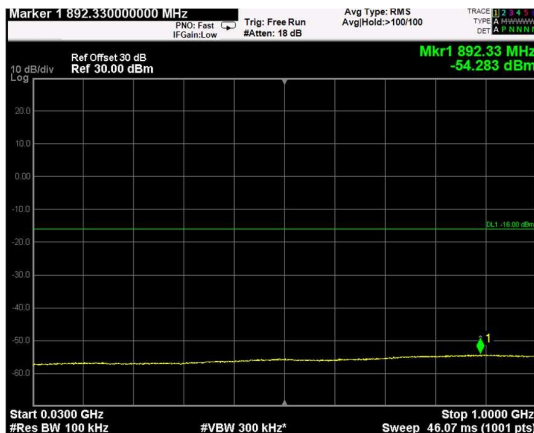

Channel: BOTTOM, Modulation: 16QAM, BW=15MHz, Range: Lower

Channel: BOTTOM, Modulation: 16QAM, BW=15MHz, Range: Upper

Channel: MIDDLE, Modulation: 16QAM, BW=15MHz, Range: Lower

Channel: MIDDLE, Modulation: 16QAM, BW=15MHz, Range: Upper