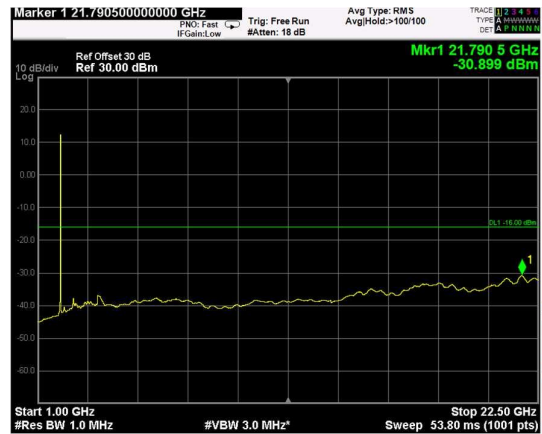

Channel: MIDDLE, Modulation: 64QAM, BW=20MHz, Range: Upper