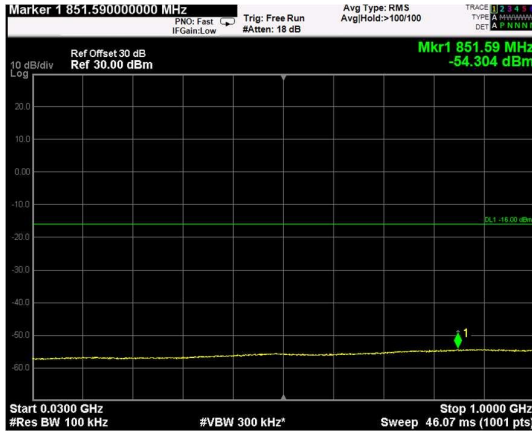

RF PORT 2

Channel: BOTTOM, Modulation: QPSK,
BW=5MHz, Range: Lower