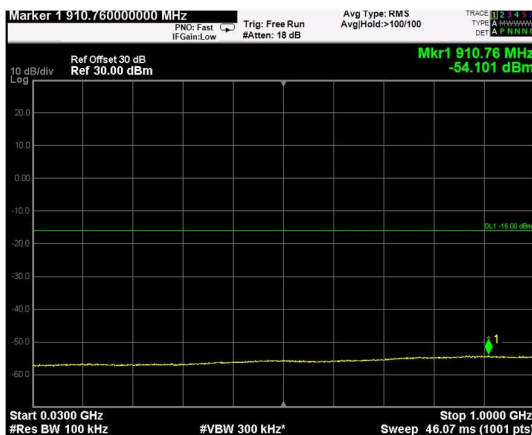

Channel: BOTTOM, Modulation: 256QAM, BW=5MHz, Range: Lower

Channel: BOTTOM, Modulation: 256QAM, BW=5MHz, Range: Upper

Channel: MIDDLE, Modulation: 256QAM, BW=5MHz, Range: Lower

Channel: MIDDLE, Modulation: 256QAM, BW=5MHz, Range: Upper