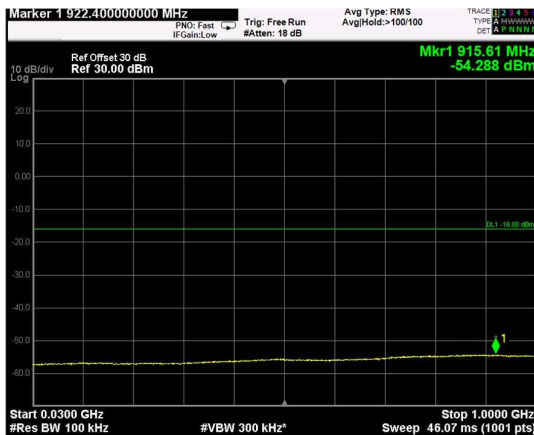

Channel: BOTTOM, Modulation: 16QAM, BW=20MHz, Range: Lower

Channel: BOTTOM, Modulation: 16QAM, BW=20MHz, Range: Upper

Channel: MIDDLE, Modulation: 16QAM, BW=20MHz, Range: Lower

Channel: MIDDLE, Modulation: 16QAM, BW=20MHz, Range: Upper