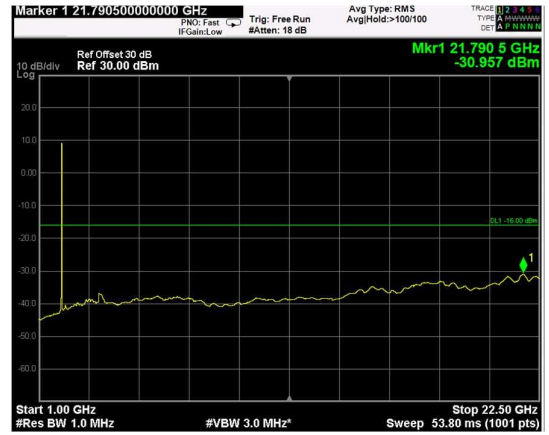

Channel: BOTTOM, Modulation: 64QAM, BW=5MHz, Range: Upper