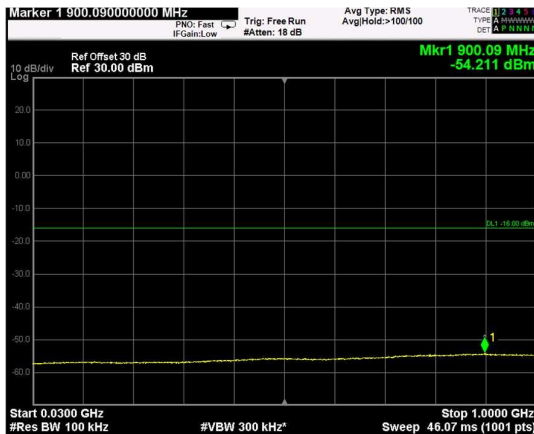

Channel: MIDDLE, Modulation: 16QAM, BW=15MHz, Range: Lower