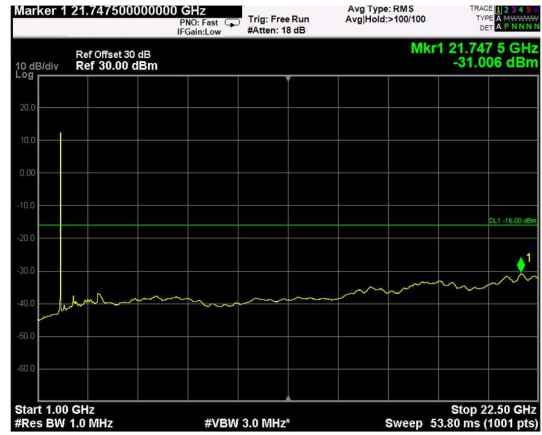

Channel: BOTTOM, Modulation: 64QAM, BW=20MHz, Range: Upper