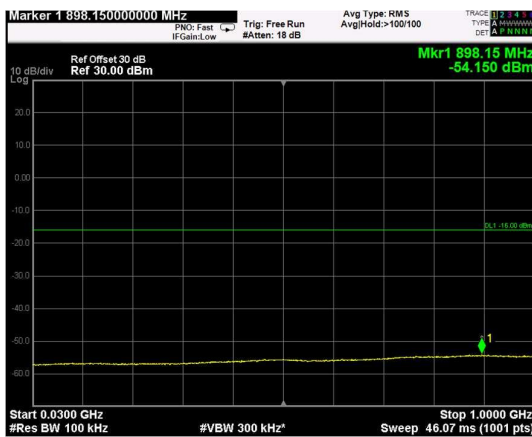

Channel: TOP, Modulation: QPSK,
BW=5MHz, Range: Lower