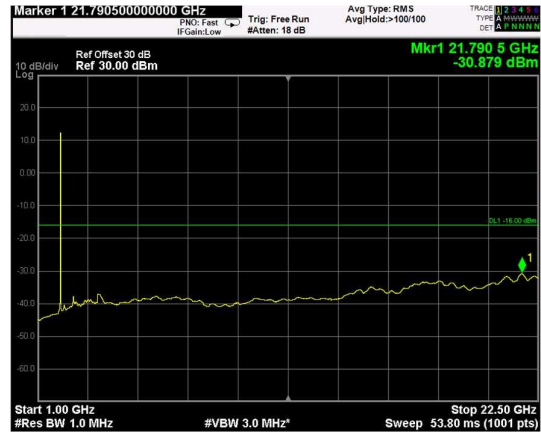

Channel: BOTTOM, Modulation: 256QAM, BW=20MHz, Range: Upper