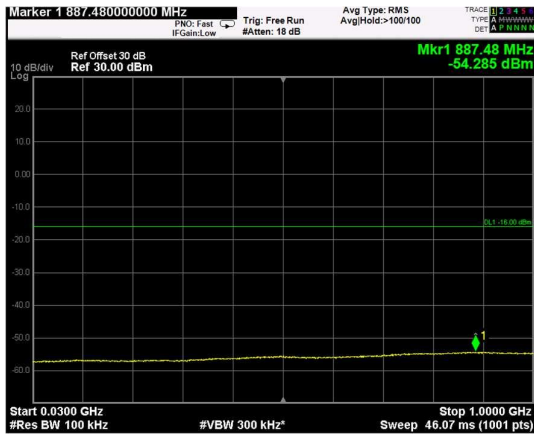

Channel: BOTTOM, Modulation: QPSK, BW=20MHz, Range: Lower