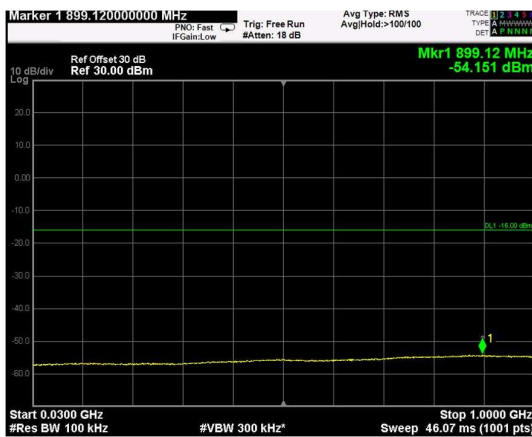

Channel: TOP, Modulation: 256QAM, BW=20MHz, Range: Lower

Channel: TOP, Modulation: 256QAM, BW=20MHz, Range: Upper

RF PORT 2

Channel: BOTTOM, Modulation: QPSK,
BW=5MHz, Range: Lower

Channel: BOTTOM, Modulation: QPSK,
BW=5MHz, Range: Upper