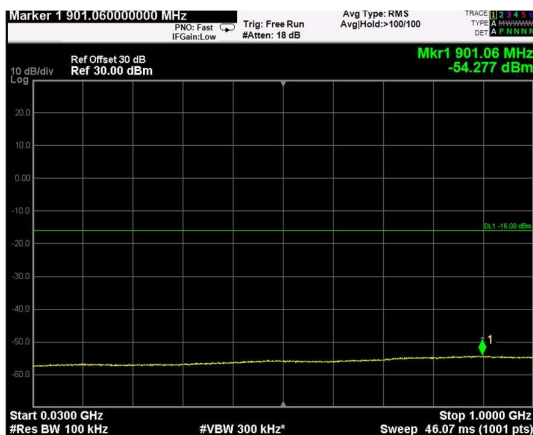

Channel: TOP, Modulation: 64QAM, BW=15MHz, Range: Lower