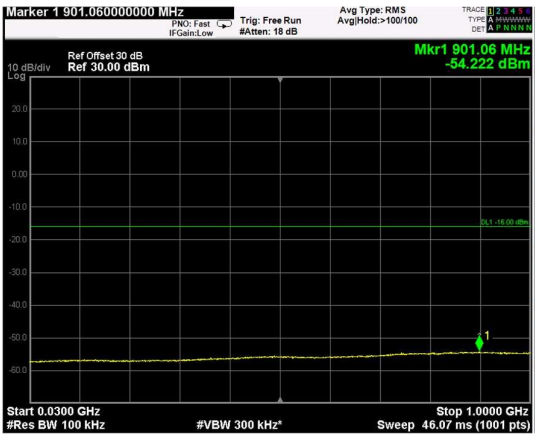

Channel: TOP, Modulation: 256QAM, BW=10MHz, Range: Lower

Channel: TOP, Modulation: 256QAM, BW=10MHz, Range: Upper

Channel: BOTTOM, Modulation: QPSK, BW=15MHz, Range: Lower

Channel: BOTTOM, Modulation: QPSK, BW=15MHz, Range: Upper