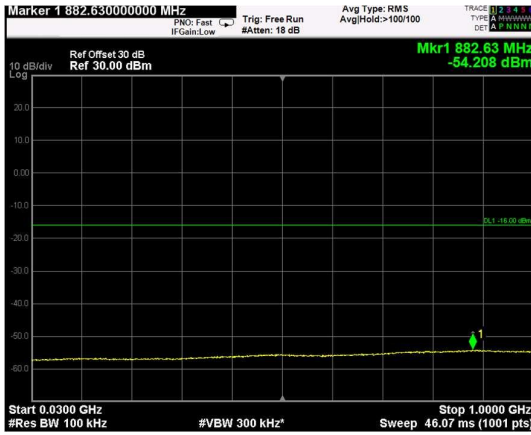

Channel: BOTTOM, Modulation: 64QAM, BW=5MHz, Range: Lower