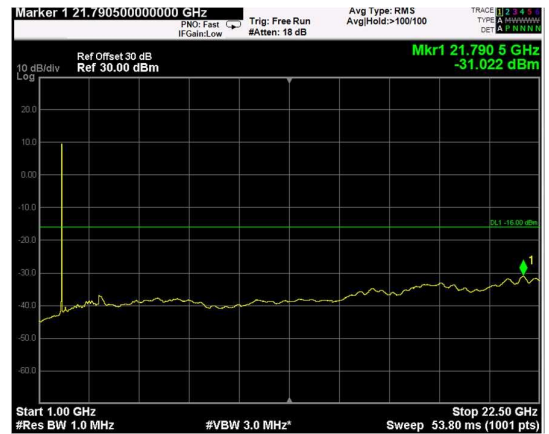

Channel: MIDDLE, Modulation: 256QAM, BW=5MHz, Range: Upper