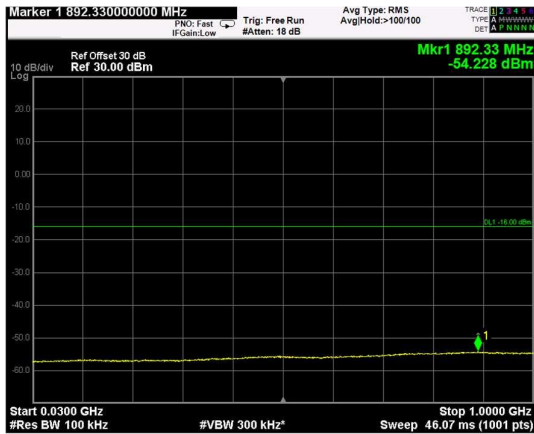

Channel: TOP, Modulation: 256QAM, BW=15MHz, Range: Lower

Channel: TOP, Modulation: 256QAM, BW=15MHz, Range: Upper

Channel: BOTTOM, Modulation: QPSK, BW=20MHz, Range: Lower

Channel: BOTTOM, Modulation: QPSK, BW=20MHz, Range: Upper