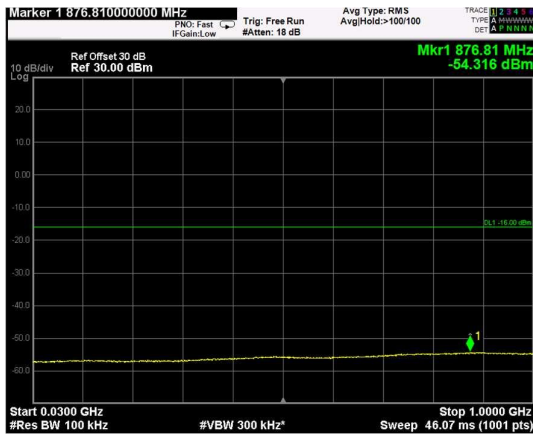

Channel: BOTTOM, Modulation: 256QAM, BW=10MHz, Range: Lower

Channel: BOTTOM, Modulation: 256QAM, BW=10MHz, Range: Upper

Channel: MIDDLE, Modulation: 256QAM, BW=10MHz, Range: Lower

Channel: MIDDLE, Modulation: 256QAM, BW=10MHz, Range: Upper