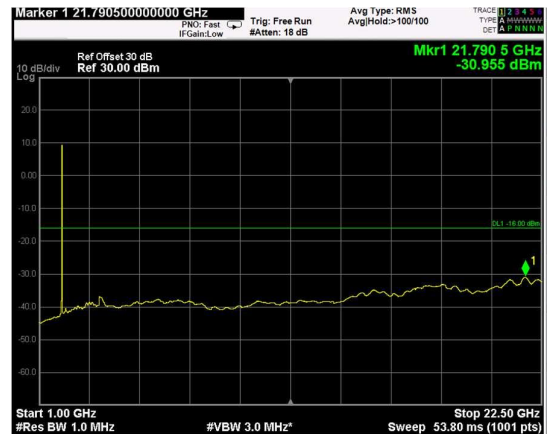

Channel: MIDDLE, Modulation: 16QAM, BW=5MHz, Range: Upper