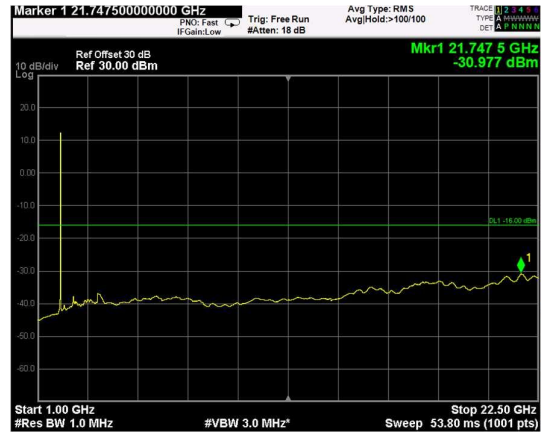

Channel: BOTTOM, Modulation: 16QAM, BW=20MHz, Range: Upper