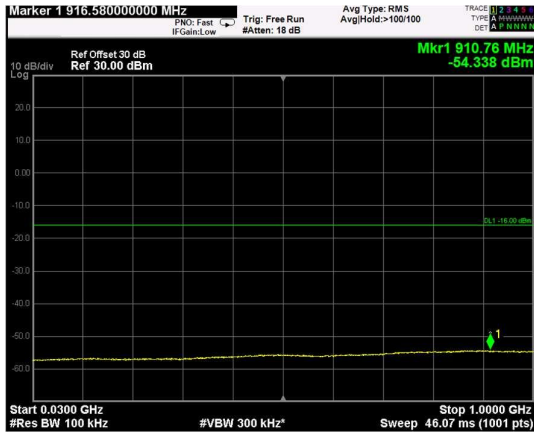

Channel: BOTTOM, Modulation: 64QAM, BW=20MHz, Range: Lower