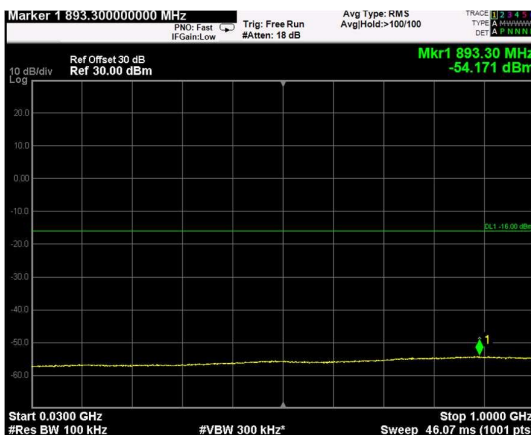

Channel: BOTTOM, Modulation: 16QAM, BW=5MHz, Range: Lower

Channel: BOTTOM, Modulation: 16QAM, BW=5MHz, Range: Upper

Channel: MIDDLE, Modulation: 16QAM, BW=5MHz, Range: Lower

Channel: MIDDLE, Modulation: 16QAM, BW=5MHz, Range: Upper