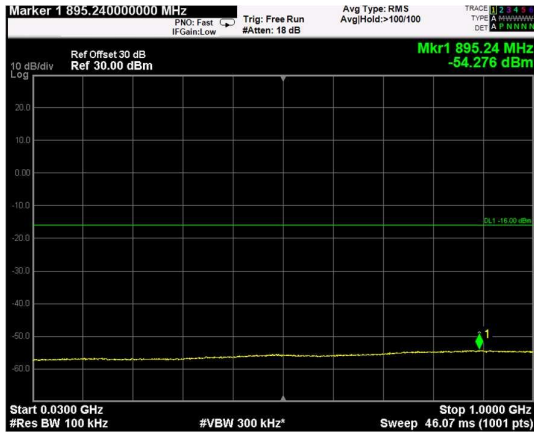

Channel: MIDDLE, Modulation: QPSK, BW=15MHz, Range: Lower

Channel: MIDDLE, Modulation: QPSK, BW=15MHz, Range: Upper

Channel: TOP, Modulation: QPSK, BW=15MHz, Range: Lower

Channel: TOP, Modulation: QPSK, BW=15MHz, Range: Upper