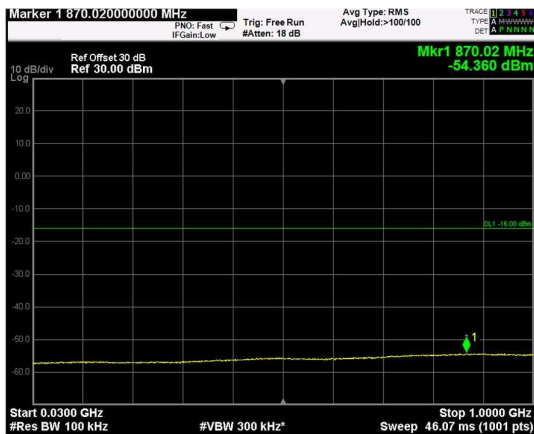

Channel: TOP, Modulation: QPSK, BW=20MHz, Range: Lower