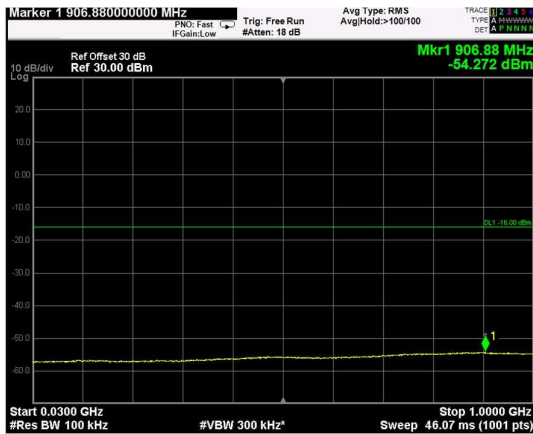

Channel: MIDDLE, Modulation: 256QAM, BW=20MHz, Range: Lower