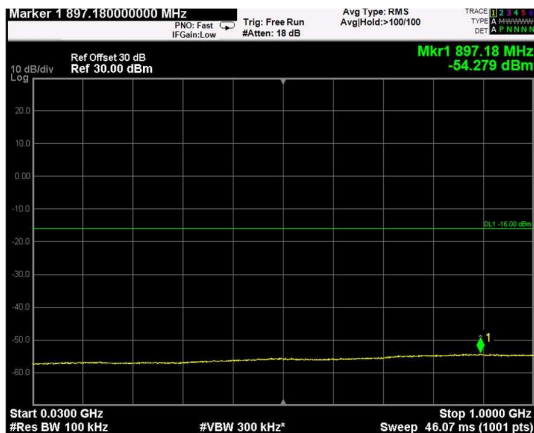

Channel: TOP, Modulation: 64QAM, BW=20MHz, Range: Lower