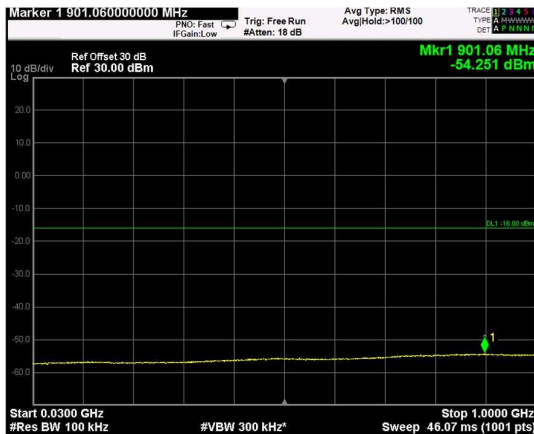

Channel: MIDDLE, Modulation: 16QAM, BW=20MHz, Range: Lower