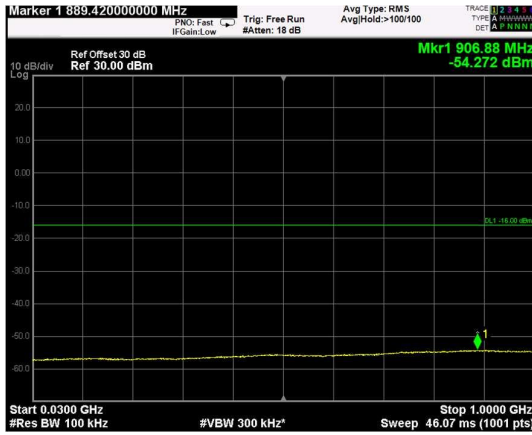

Channel: MIDDLE, Modulation: 64QAM, BW=5MHz, Range: Lower

Channel: MIDDLE, Modulation: 64QAM, BW=5MHz, Range: Upper

Channel: TOP, Modulation: 64QAM, BW=5MHz, Range: Lower

Channel: TOP, Modulation: 64QAM, BW=5MHz, Range: Upper