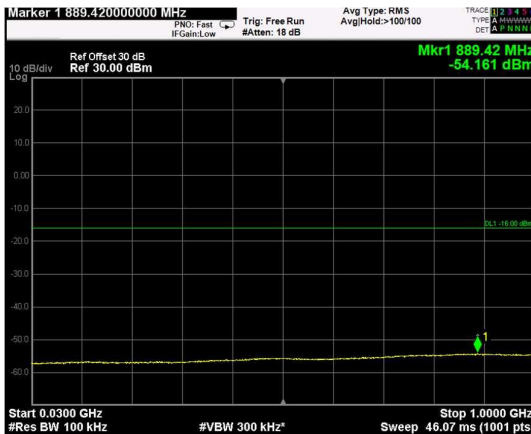

Channel: MIDDLE, Modulation: 16QAM, BW=5MHz, Range: Lower