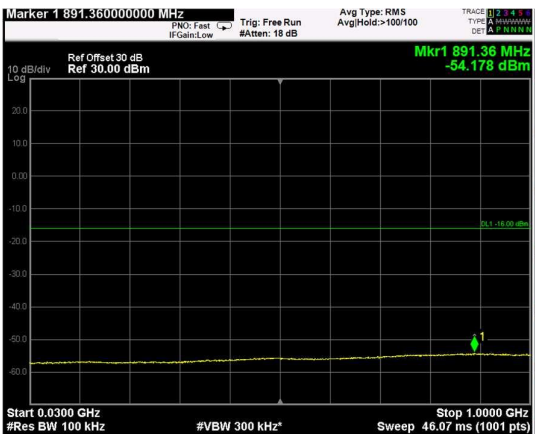

Channel: TOP, Modulation: QPSK, BW=15MHz, Range: Lower