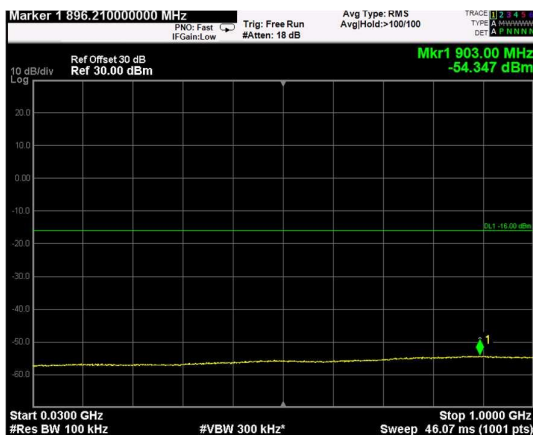

Channel: BOTTOM, Modulation: 256QAM, BW=15MHz, Range: Lower

Channel: BOTTOM, Modulation: 256QAM, BW=15MHz, Range: Upper

Channel: MIDDLE, Modulation: 256QAM, BW=15MHz, Range: Lower

Channel: MIDDLE, Modulation: 256QAM, BW=15MHz, Range: Upper