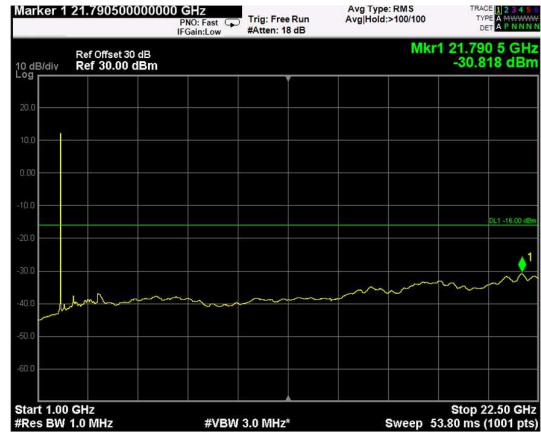

Channel: BOTTOM, Modulation: 256QAM, BW=15MHz, Range: Upper