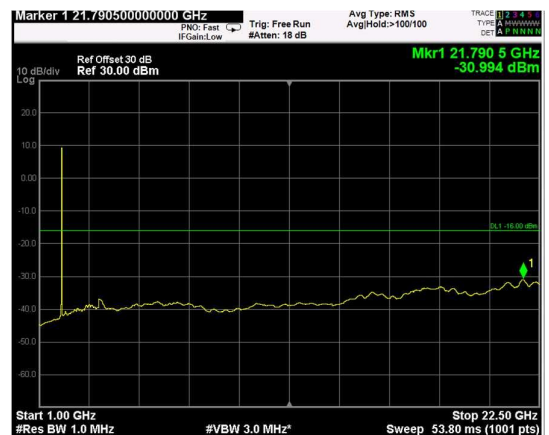

Channel: TOP, Modulation: 256QAM, BW=5MHz, Range: Upper