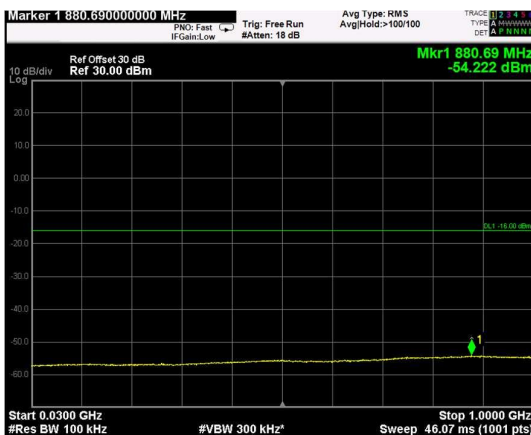

Channel: TOP, Modulation: 64QAM, BW=5MHz, Range: Lower