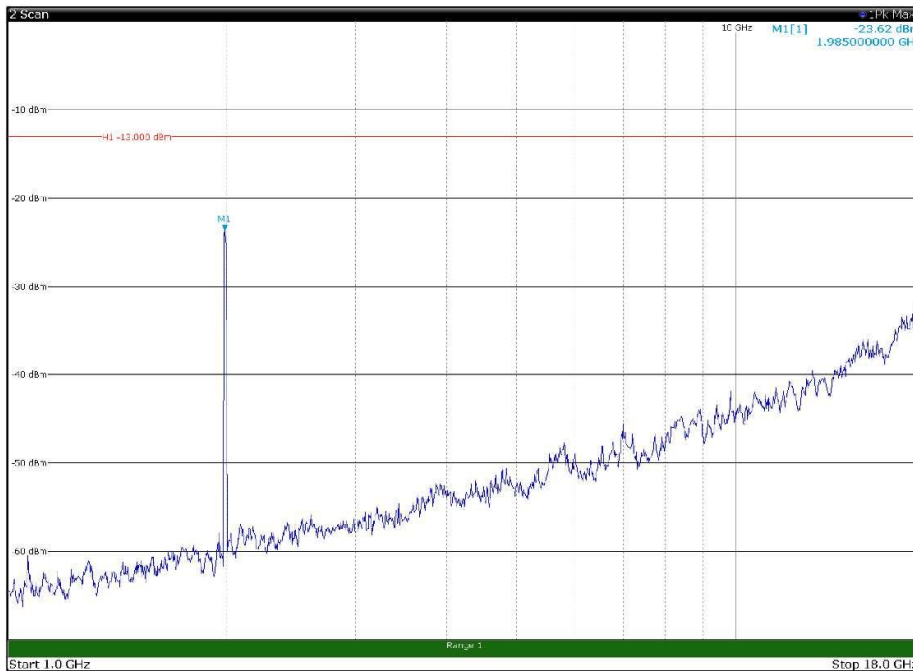

Channel: MIDDLE, Modulation: 64QAM,
BW=15MHz, Range: 30MHz - 1GHz, Polarization: Vertical

Channel: MIDDLE, Modulation: 64QAM,
 BW=15MHz, Range: 1GHz - 18GHz, Polarization: Horizontal

Channel: MIDDLE, Modulation: 64QAM,
 BW=15MHz, Range: 1GHz - 18GHz, Polarization: Vertical

Channel: MIDDLE, Modulation: 64QAM,
BW=15MHz, Range: 18GHz - 22.5GHz, Polarization: Horizontal

Channel: MIDDLE, Modulation: 64QAM,
BW=15MHz, Range: 18GHz - 22.5GHz, Polarization: Vertical

Channel: TOP, Modulation: 64QAM,
BW=15MHz, Range: 30MHz - 1GHz, Polarization: Horizontal

Channel: TOP, Modulation: 64QAM,
BW=15MHz, Range: 30MHz - 1GHz, Polarization: Vertical

Channel: TOP, Modulation: 64QAM,
BW=15MHz, Range: 1GHz - 18GHz, Polarization: Horizontal

Channel: TOP, Modulation: 64QAM,
BW=15MHz, Range: 1GHz - 18GHz, Polarization: Vertical