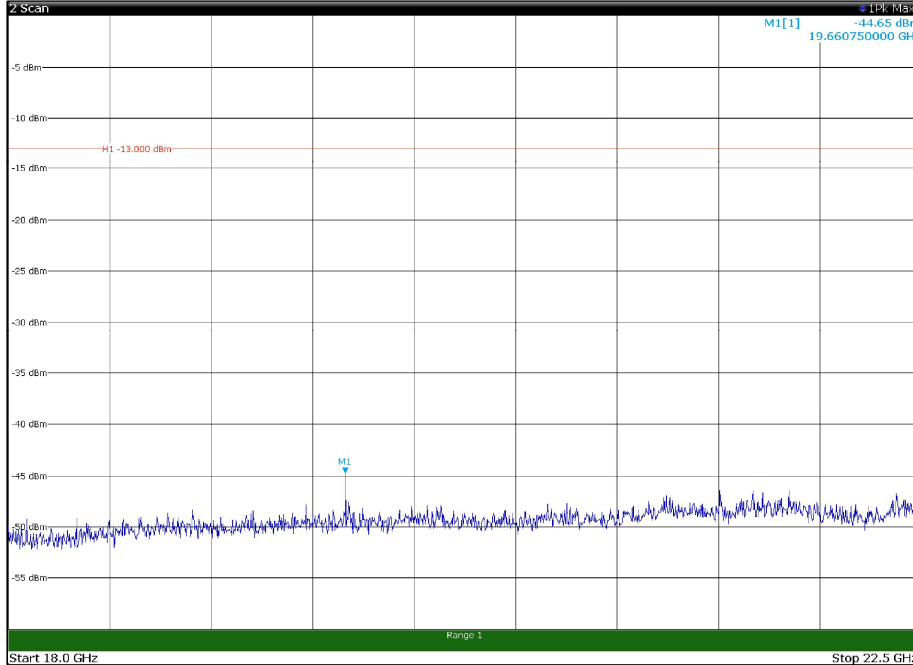

Channel: MIDDLE, Modulation: QPSK,
BW=15MHz, Range: 18GHz - 22.5GHz, Polarization: Horizontal

Channel: MIDDLE, Modulation: QPSK,
BW=15MHz, Range: 18GHz - 22.5GHz, Polarization: Vertical

Channel: TOP, Modulation: QPSK,
BW=15MHz, Range: 30MHz - 1GHz, Polarization: Horizontal

Channel: TOP, Modulation: QPSK,
BW=15MHz, Range: 30MHz - 1GHz, Polarization: Vertical

Channel: TOP, Modulation: QPSK,
BW=15MHz, Range: 1GHz - 18GHz, Polarization: Horizontal

Channel: TOP, Modulation: QPSK,
BW=15MHz, Range: 1GHz - 18GHz, Polarization: Vertical

Channel: TOP, Modulation: QPSK,
BW=15MHz, Range: 18GHz - 22.5GHz, Polarization: Horizontal

Channel: TOP, Modulation: QPSK,
BW=15MHz, Range: 18GHz - 22.5GHz, Polarization: Vertical

Channel: BOTTOM, Modulation: 16QAM,
 BW=15MHz, Range: 30MHz - 1GHz, Polarization: Horizontal