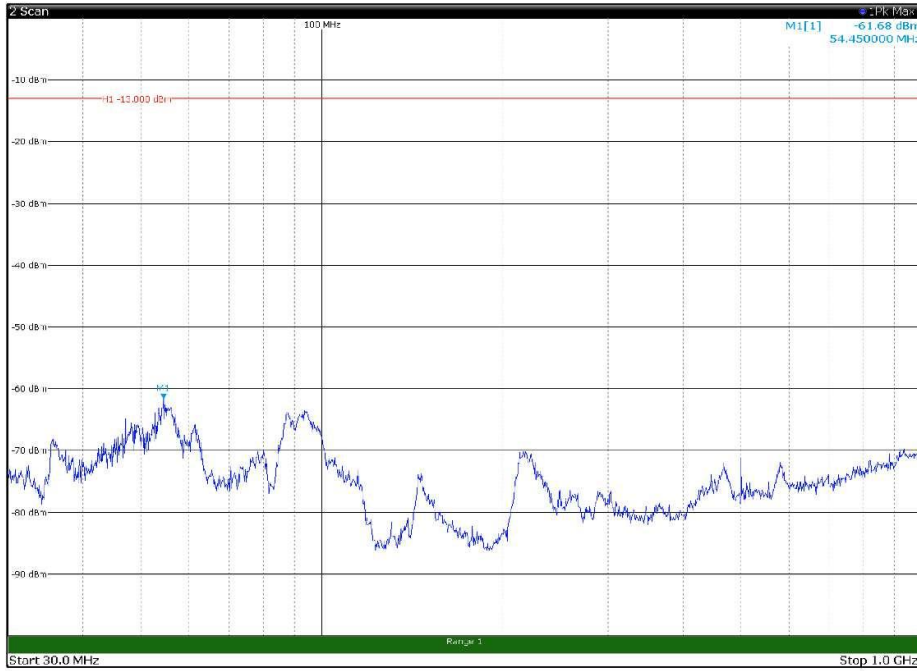

Channel: MIDDLE, Modulation: QPSK,
BW=15MHz, Range: 18GHz - 22.5GHz, Polarization: Horizontal

Channel: MIDDLE, Modulation: QPSK,
BW=15MHz, Range: 18GHz - 22.5GHz, Polarization: Vertical

Channel: TOP, Modulation: QPSK,
BW=15MHz, Range: 30MHz - 1GHz, Polarization: Horizontal

Channel: TOP, Modulation: QPSK,
BW=15MHz, Range: 30MHz - 1GHz, Polarization: Vertical

Channel: TOP, Modulation: QPSK,
BW=15MHz, Range: 1GHz - 18GHz, Polarization: Horizontal

Channel: TOP, Modulation: QPSK,
BW=15MHz, Range: 1GHz - 18GHz, Polarization: Vertical

Channel: TOP, Modulation: QPSK,
BW=15MHz, Range: 18GHz - 22.5GHz, Polarization: Horizontal

Channel: TOP, Modulation: QPSK,
BW=15MHz, Range: 18GHz - 22.5GHz, Polarization: Vertical

Channel: BOTTOM, Modulation: 16QAM,
 BW=15MHz, Range: 30MHz - 1GHz, Polarization: Horizontal

Channel: BOTTOM, Modulation: 16QAM,
 BW=15MHz, Range: 30MHz - 1GHz, Polarization: Vertical

Channel: BOTTOM, Modulation: 16QAM,
 BW=15MHz, Range: 1GHz - 18GHz, Polarization: Horizontal

Channel: BOTTOM, Modulation: 16QAM,
 BW=15MHz, Range: 1GHz - 18GHz, Polarization: Vertical