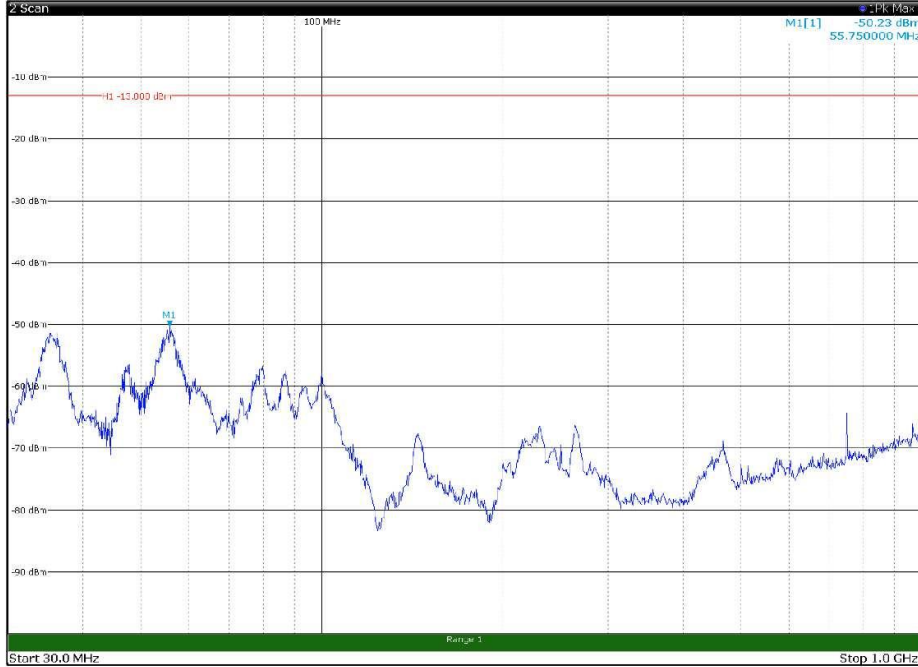

Channel: TOP, Modulation: 16QAM,
BW=15MHz, Range: 18GHz - 22.5GHz, Polarization: Horizontal

Channel: TOP, Modulation: 16QAM,
BW=15MHz, Range: 18GHz - 22.5GHz, Polarization: Vertical

Channel: BOTTOM, Modulation: 64QAM,
BW=15MHz, Range: 30MHz - 1GHz, Polarization: Horizontal

Channel: BOTTOM, Modulation: 64QAM,
BW=15MHz, Range: 30MHz - 1GHz, Polarization: Vertical

Channel: BOTTOM, Modulation: 64QAM,
 BW=15MHz, Range: 1GHz - 18GHz, Polarization: Horizontal

Channel: BOTTOM, Modulation: 64QAM,
 BW=15MHz, Range: 1GHz - 18GHz, Polarization: Vertical

Channel: BOTTOM, Modulation: 64QAM,
BW=15MHz, Range: 18GHz - 22.5GHz, Polarization: Horizontal

Channel: BOTTOM, Modulation: 64QAM,
BW=15MHz, Range: 18GHz - 22.5GHz, Polarization: Vertical

Channel: MIDDLE, Modulation: 64QAM,
BW=15MHz, Range: 30MHz - 1GHz, Polarization: Horizontal