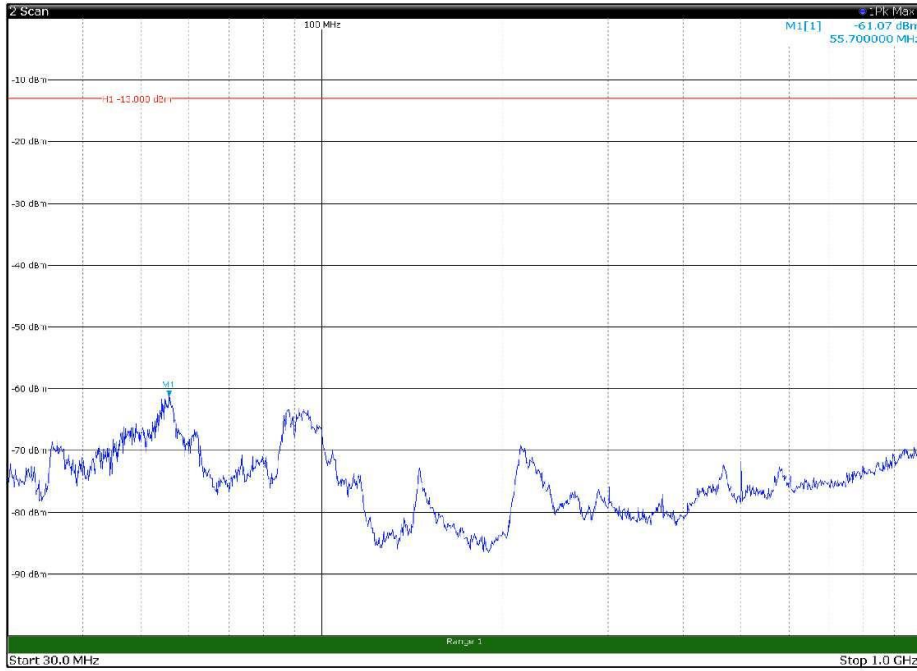

Channel: BOTTOM, Modulation: 16QAM,
BW=15MHz, Range: 18GHz - 22.5GHz, Polarization: Horizontal

Channel: BOTTOM, Modulation: 16QAM,
BW=15MHz, Range: 18GHz - 22.5GHz, Polarization: Vertical

Channel: MIDDLE, Modulation: 16QAM,
 BW=15MHz, Range: 30MHz - 1GHz, Polarization: Horizontal

Channel: MIDDLE, Modulation: 16QAM,
 BW=15MHz, Range: 30MHz - 1GHz, Polarization: Vertical

Channel: MIDDLE, Modulation: 16QAM,
 BW=15MHz, Range: 1GHz - 18GHz, Polarization: Horizontal

Channel: MIDDLE, Modulation: 16QAM,
 BW=15MHz, Range: 1GHz - 18GHz, Polarization: Vertical

Channel: MIDDLE, Modulation: 16QAM,
BW=15MHz, Range: 18GHz - 22.5GHz, Polarization: Horizontal

Channel: MIDDLE, Modulation: 16QAM,
BW=15MHz, Range: 18GHz - 22.5GHz, Polarization: Vertical

Channel: TOP, Modulation: 16QAM,
 BW=15MHz, Range: 30MHz - 1GHz, Polarization: Horizontal

Channel: TOP, Modulation: 16QAM,
 BW=15MHz, Range: 30MHz - 1GHz, Polarization: Vertical

Channel: TOP, Modulation: 16QAM,
BW=15MHz, Range: 1GHz - 18GHz, Polarization: Horizontal

Channel: TOP, Modulation: 16QAM,
BW=15MHz, Range: 1GHz - 18GHz, Polarization: Vertical