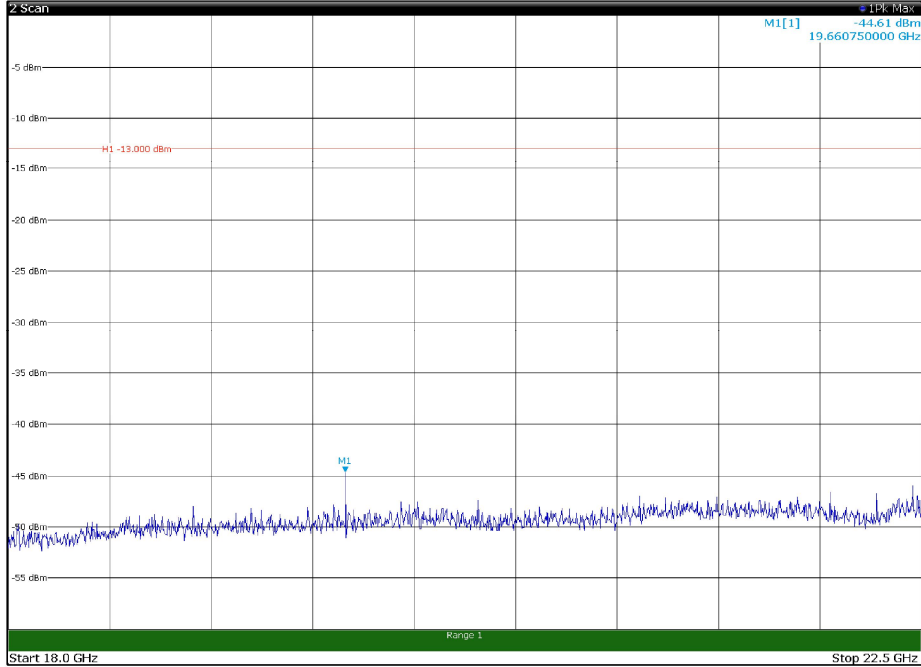

Channel: TOP, Modulation: QPSK,
BW=15MHz, Range: 30MHz - 1GHz, Polarization: Vertical

Channel: TOP, Modulation: QPSK,
BW=15MHz, Range: 1GHz - 18GHz, Polarization: Horizontal

Channel: TOP, Modulation: QPSK,
BW=15MHz, Range: 1GHz - 18GHz, Polarization: Vertical

Channel: TOP, Modulation: QPSK,
BW=15MHz, Range: 18GHz - 22.5GHz, Polarization: Horizontal

Channel: TOP, Modulation: QPSK,
BW=15MHz, Range: 18GHz - 22.5GHz, Polarization: Vertical

Channel: BOTTOM, Modulation: 16QAM,
 BW=15MHz, Range: 30MHz - 1GHz, Polarization: Horizontal

Channel: BOTTOM, Modulation: 16QAM,
 BW=15MHz, Range: 30MHz - 1GHz, Polarization: Vertical

Channel: BOTTOM, Modulation: 16QAM,
 BW=15MHz, Range: 1GHz - 18GHz, Polarization: Horizontal

Channel: BOTTOM, Modulation: 16QAM,
 BW=15MHz, Range: 1GHz - 18GHz, Polarization: Vertical