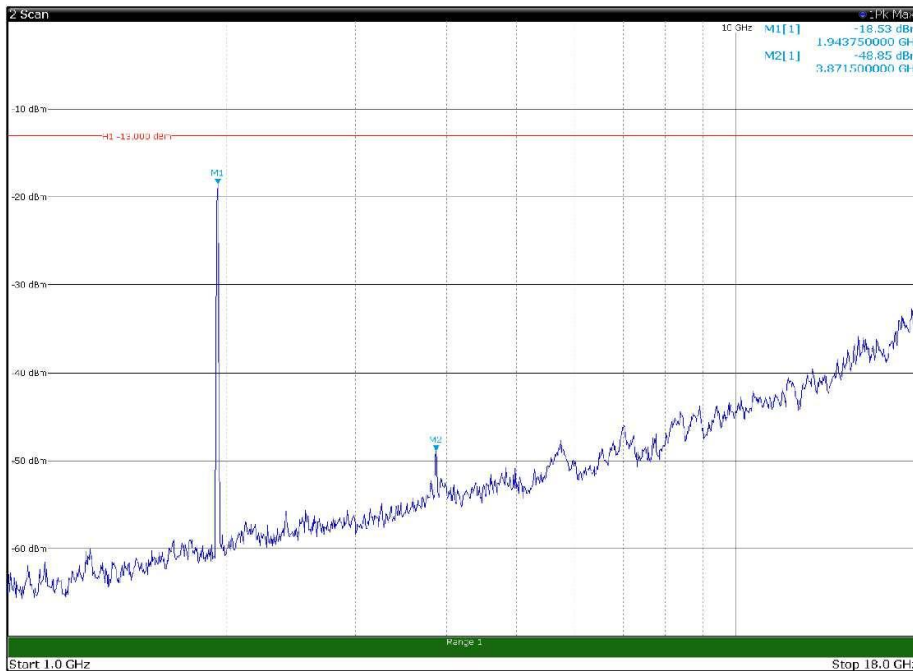

Channel: TOP, Modulation: 16QAM,
 BW=15MHz, Range: 30MHz - 1GHz, Polarization: Vertical

Channel: TOP, Modulation: 16QAM,
BW=15MHz, Range: 1GHz - 18GHz, Polarization: Horizontal

Channel: TOP, Modulation: 16QAM,
BW=15MHz, Range: 1GHz - 18GHz, Polarization: Vertical

Channel: TOP, Modulation: 16QAM,
BW=15MHz, Range: 18GHz - 22.5GHz, Polarization: Horizontal

Channel: TOP, Modulation: 16QAM,
BW=15MHz, Range: 18GHz - 22.5GHz, Polarization: Vertical

Channel: BOTTOM, Modulation: 64QAM,
BW=15MHz, Range: 30MHz - 1GHz, Polarization: Horizontal

Channel: BOTTOM, Modulation: 64QAM,
BW=15MHz, Range: 30MHz - 1GHz, Polarization: Vertical

Channel: BOTTOM, Modulation: 64QAM,
 BW=15MHz, Range: 1GHz - 18GHz, Polarization: Horizontal

Channel: BOTTOM, Modulation: 64QAM,
 BW=15MHz, Range: 1GHz - 18GHz, Polarization: Vertical