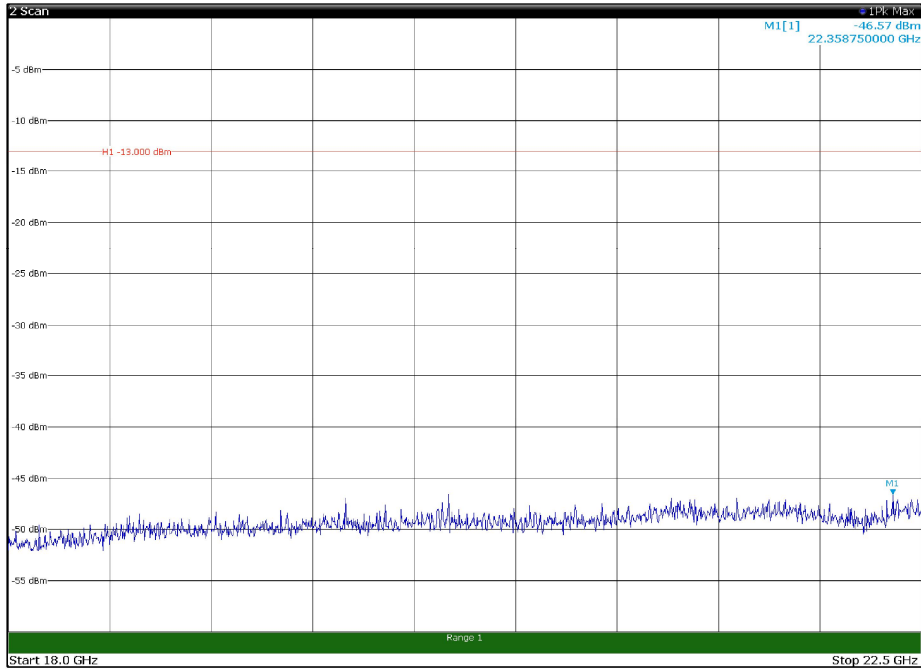

Channel: MIDDLE, Modulation: QPSK,
BW=15MHz, Range: 18GHz - 22.5GHz, Polarization: Horizontal

Channel: MIDDLE, Modulation: QPSK,
BW=15MHz, Range: 18GHz - 22.5GHz, Polarization: Vertical

Channel: TOP, Modulation: QPSK,
BW=15MHz, Range: 30MHz - 1GHz, Polarization: Horizontal

Channel: TOP, Modulation: QPSK,
BW=15MHz, Range: 30MHz - 1GHz, Polarization: Vertical

Channel: TOP, Modulation: QPSK,
BW=15MHz, Range: 1GHz - 18GHz, Polarization: Horizontal

Channel: TOP, Modulation: QPSK,
BW=15MHz, Range: 1GHz - 18GHz, Polarization: Vertical