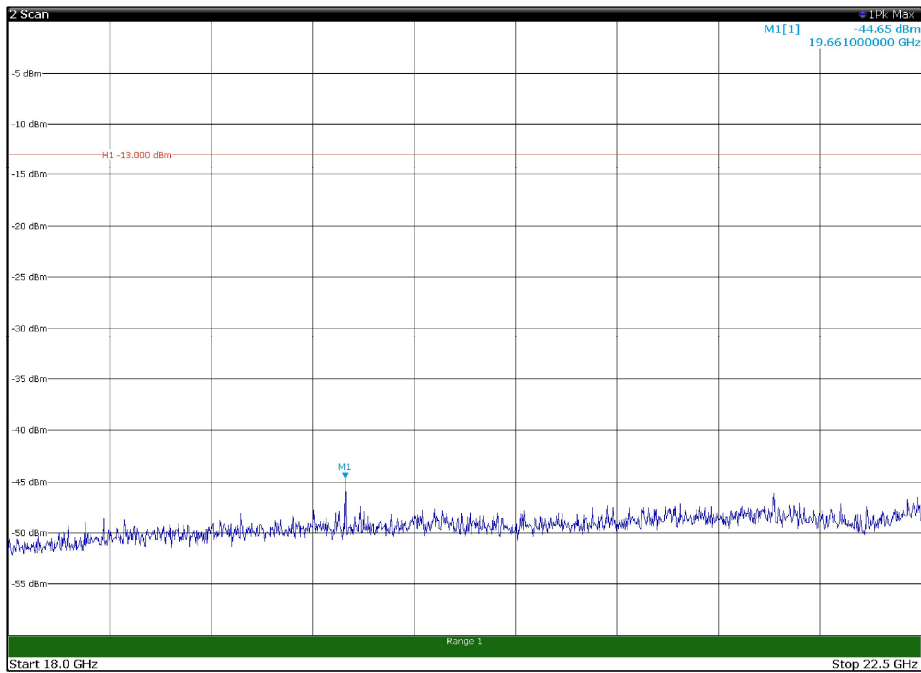

Channel: MIDDLE, Modulation: 64QAM,
BW=15MHz, Range: 18GHz - 22.5GHz, Polarization: Horizontal

Channel: MIDDLE, Modulation: 64QAM,
BW=15MHz, Range: 18GHz - 22.5GHz, Polarization: Vertical

Channel: TOP, Modulation: 64QAM,
BW=15MHz, Range: 30MHz - 1GHz, Polarization: Horizontal

Channel: TOP, Modulation: 64QAM,
BW=15MHz, Range: 30MHz - 1GHz, Polarization: Vertical

Channel: TOP, Modulation: 64QAM,
BW=15MHz, Range: 1GHz - 18GHz, Polarization: Horizontal

Channel: TOP, Modulation: 64QAM,
BW=15MHz, Range: 1GHz - 18GHz, Polarization: Vertical

Channel: TOP, Modulation: 64QAM,
BW=15MHz, Range: 18GHz - 22.5GHz, Polarization: Horizontal

Channel: TOP, Modulation: 64QAM,
BW=15MHz, Range: 18GHz - 22.5GHz, Polarization: Vertical

Channel: BOTTOM, Modulation: 256QAM,
BW=15MHz, Range: 30MHz - 1GHz, Polarization: Horizontal