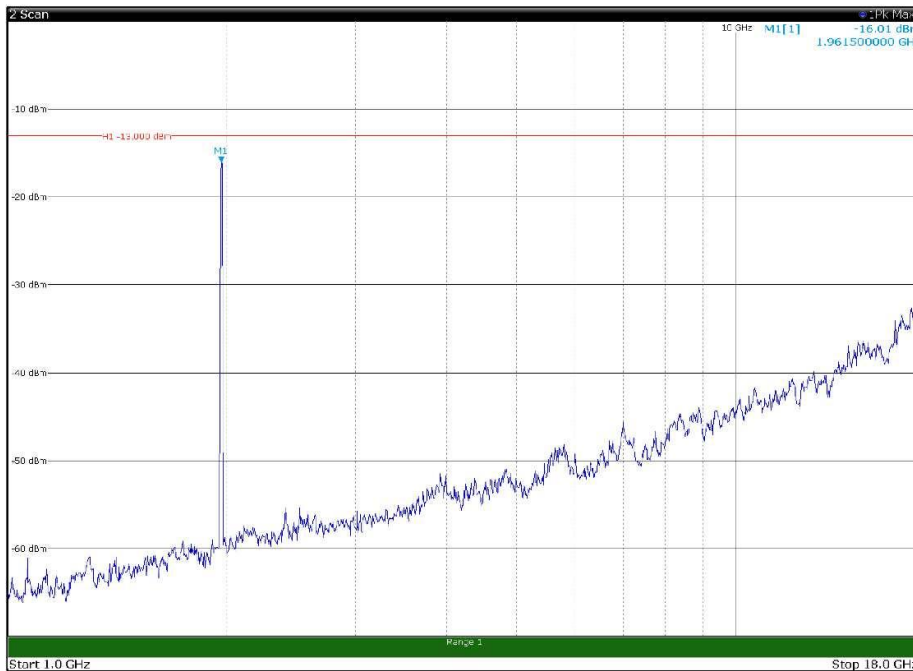

Channel: BOTTOM, Modulation: 64QAM,
BW=15MHz, Range: 30MHz - 1GHz, Polarization: Vertical

Channel: BOTTOM, Modulation: 64QAM,
 BW=15MHz, Range: 1GHz - 18GHz, Polarization: Horizontal

Channel: BOTTOM, Modulation: 64QAM,
 BW=15MHz, Range: 1GHz - 18GHz, Polarization: Vertical

Channel: BOTTOM, Modulation: 64QAM,
BW=15MHz, Range: 18GHz - 22.5GHz, Polarization: Horizontal

Channel: BOTTOM, Modulation: 64QAM,
BW=15MHz, Range: 18GHz - 22.5GHz, Polarization: Vertical

Channel: MIDDLE, Modulation: 64QAM,
BW=15MHz, Range: 30MHz - 1GHz, Polarization: Horizontal

Channel: MIDDLE, Modulation: 64QAM,
BW=15MHz, Range: 30MHz - 1GHz, Polarization: Vertical

Channel: MIDDLE, Modulation: 64QAM,
 BW=15MHz, Range: 1GHz - 18GHz, Polarization: Horizontal

Channel: MIDDLE, Modulation: 64QAM,
 BW=15MHz, Range: 1GHz - 18GHz, Polarization: Vertical