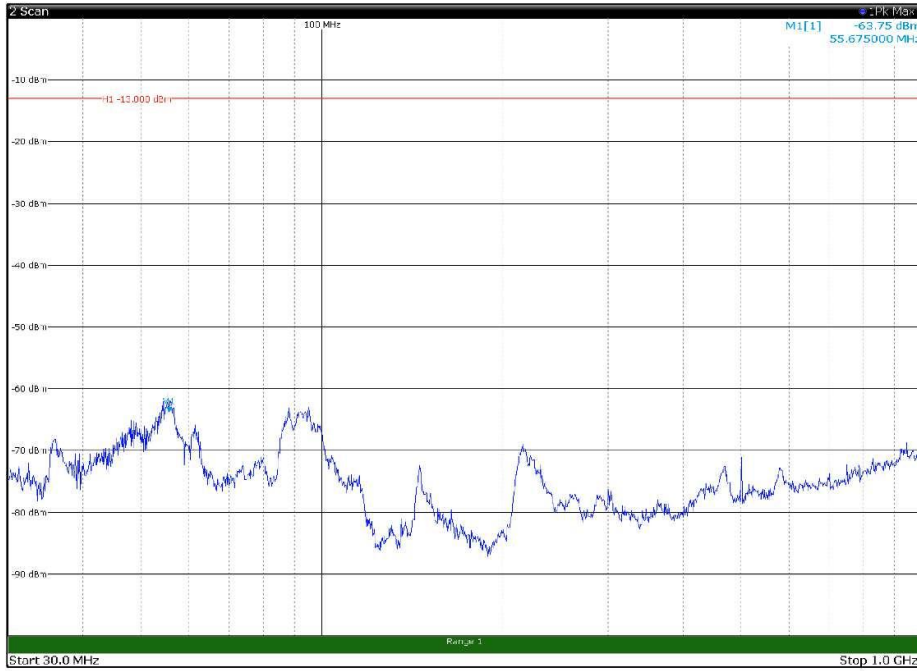

Channel: TOP, Modulation: QPSK,
BW=15MHz, Range: 18GHz - 22.5GHz, Polarization: Horizontal

Channel: TOP, Modulation: QPSK,
BW=15MHz, Range: 18GHz - 22.5GHz, Polarization: Vertical

Channel: BOTTOM, Modulation: 16QAM,
 BW=15MHz, Range: 30MHz - 1GHz, Polarization: Horizontal

Channel: BOTTOM, Modulation: 16QAM,
 BW=15MHz, Range: 30MHz - 1GHz, Polarization: Vertical

Channel: BOTTOM, Modulation: 16QAM,
 BW=15MHz, Range: 1GHz - 18GHz, Polarization: Horizontal

Channel: BOTTOM, Modulation: 16QAM,
 BW=15MHz, Range: 1GHz - 18GHz, Polarization: Vertical

Channel: BOTTOM, Modulation: 16QAM,
BW=15MHz, Range: 18GHz - 22.5GHz, Polarization: Horizontal

Channel: BOTTOM, Modulation: 16QAM,
BW=15MHz, Range: 18GHz - 22.5GHz, Polarization: Vertical

Channel: MIDDLE, Modulation: 16QAM,
 BW=15MHz, Range: 30MHz - 1GHz, Polarization: Horizontal

Channel: MIDDLE, Modulation: 16QAM,
 BW=15MHz, Range: 30MHz - 1GHz, Polarization: Vertical

Channel: MIDDLE, Modulation: 16QAM,
 BW=15MHz, Range: 1GHz - 18GHz, Polarization: Horizontal

Channel: MIDDLE, Modulation: 16QAM,
 BW=15MHz, Range: 1GHz - 18GHz, Polarization: Vertical