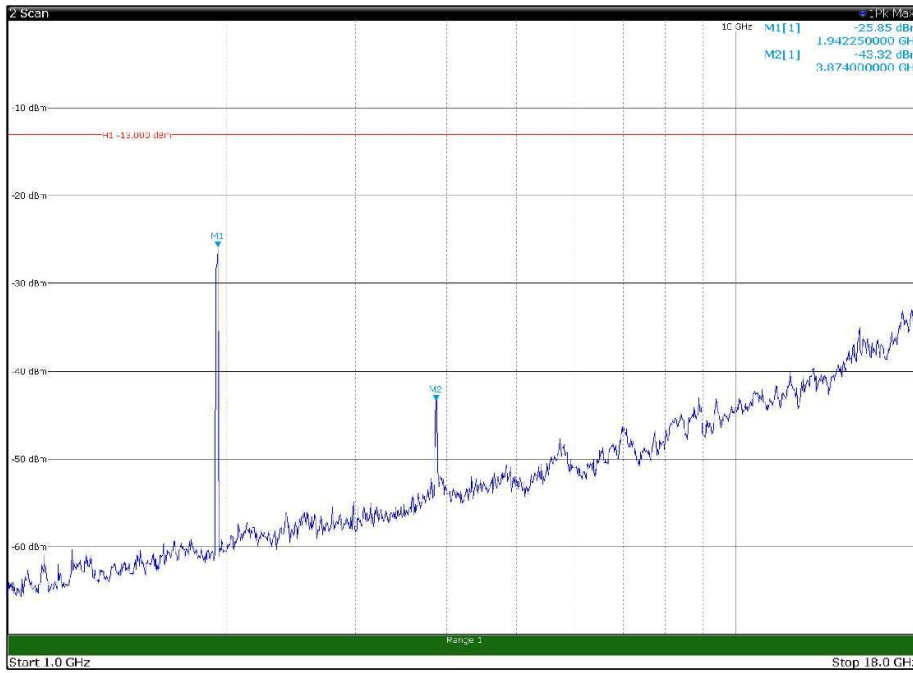

Channel: TOP, Modulation: 16QAM,
 BW=15MHz, Range: 30MHz - 1GHz, Polarization: Vertical

Channel: TOP, Modulation: 16QAM,
BW=15MHz, Range: 1GHz - 18GHz, Polarization: Horizontal

Channel: TOP, Modulation: 16QAM,
BW=15MHz, Range: 1GHz - 18GHz, Polarization: Vertical

Channel: TOP, Modulation: 16QAM,
BW=15MHz, Range: 18GHz - 22.5GHz, Polarization: Horizontal

Channel: TOP, Modulation: 16QAM,
BW=15MHz, Range: 18GHz - 22.5GHz, Polarization: Vertical

Channel: BOTTOM, Modulation: 64QAM,
BW=15MHz, Range: 30MHz - 1GHz, Polarization: Horizontal

Channel: BOTTOM, Modulation: 64QAM,
BW=15MHz, Range: 30MHz - 1GHz, Polarization: Vertical

Channel: BOTTOM, Modulation: 64QAM,
 BW=15MHz, Range: 1GHz - 18GHz, Polarization: Horizontal

Channel: BOTTOM, Modulation: 64QAM,
 BW=15MHz, Range: 1GHz - 18GHz, Polarization: Vertical

Channel: BOTTOM, Modulation: 64QAM,
BW=15MHz, Range: 18GHz - 22.5GHz, Polarization: Horizontal

Channel: BOTTOM, Modulation: 64QAM,
BW=15MHz, Range: 18GHz - 22.5GHz, Polarization: Vertical

Channel: MIDDLE, Modulation: 64QAM,
BW=15MHz, Range: 30MHz - 1GHz, Polarization: Horizontal