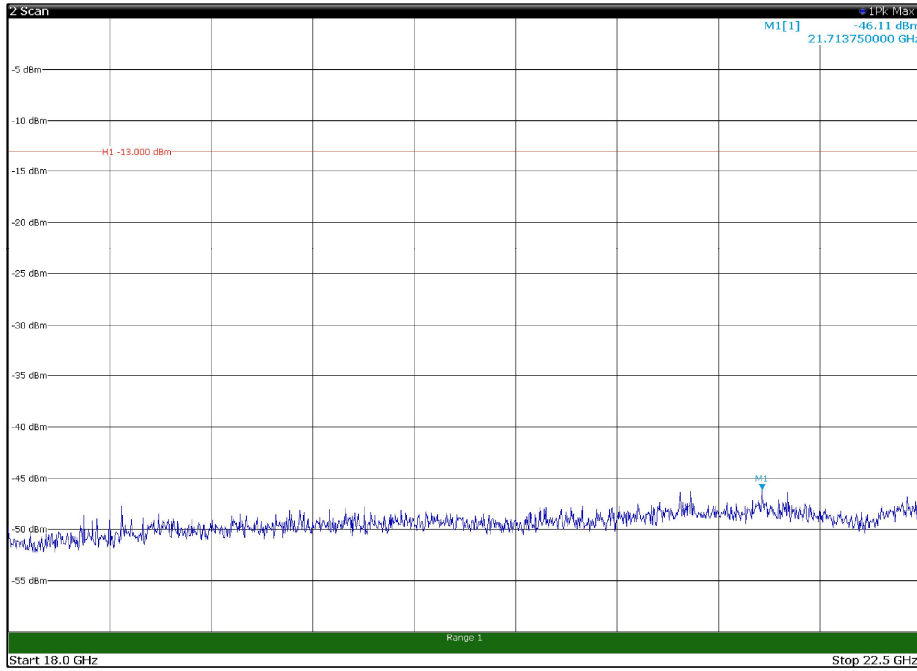

Channel: BOTTOM, Modulation: 64QAM,
BW=15MHz, Range: 18GHz - 22.5GHz, Polarization: Horizontal

Channel: BOTTOM, Modulation: 64QAM,
BW=15MHz, Range: 18GHz - 22.5GHz, Polarization: Vertical

Channel: MIDDLE, Modulation: 64QAM,
BW=15MHz, Range: 30MHz - 1GHz, Polarization: Horizontal

Channel: MIDDLE, Modulation: 64QAM,
BW=15MHz, Range: 30MHz - 1GHz, Polarization: Vertical

Channel: MIDDLE, Modulation: 64QAM,
 BW=15MHz, Range: 1GHz - 18GHz, Polarization: Horizontal

Channel: MIDDLE, Modulation: 64QAM,
 BW=15MHz, Range: 1GHz - 18GHz, Polarization: Vertical