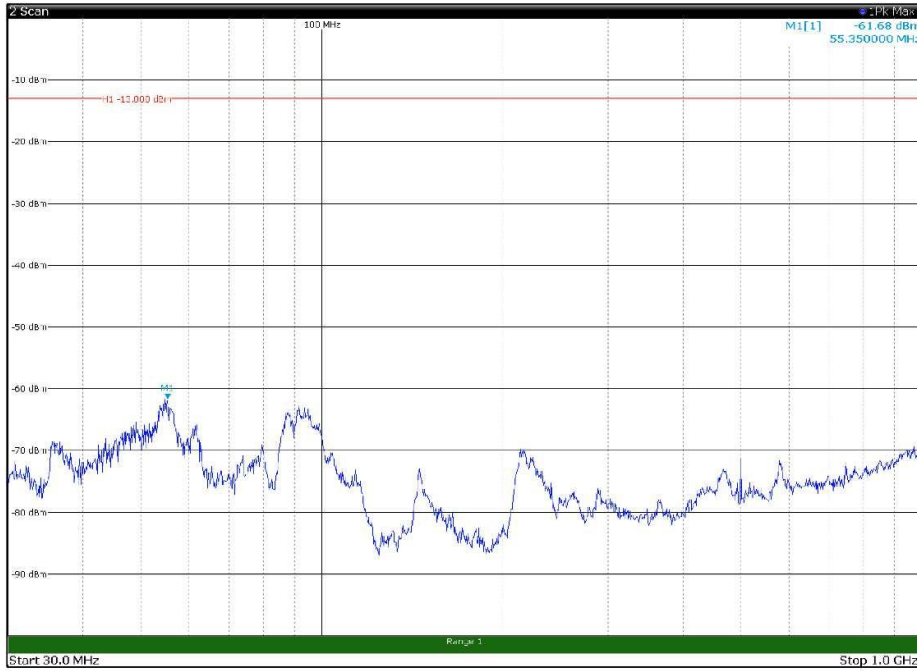

Channel: MIDDLE, Modulation: 16QAM,
BW=15MHz, Range: 18GHz - 22.5GHz, Polarization: Horizontal

Channel: MIDDLE, Modulation: 16QAM,
BW=15MHz, Range: 18GHz - 22.5GHz, Polarization: Vertical

Channel: TOP, Modulation: 16QAM,
 BW=15MHz, Range: 30MHz - 1GHz, Polarization: Horizontal

Channel: TOP, Modulation: 16QAM,
 BW=15MHz, Range: 30MHz - 1GHz, Polarization: Vertical

Channel: TOP, Modulation: 16QAM,
BW=15MHz, Range: 1GHz - 18GHz, Polarization: Horizontal

Channel: TOP, Modulation: 16QAM,
BW=15MHz, Range: 1GHz - 18GHz, Polarization: Vertical

Channel: TOP, Modulation: 16QAM,
BW=15MHz, Range: 18GHz - 22.5GHz, Polarization: Horizontal

Channel: TOP, Modulation: 16QAM,
BW=15MHz, Range: 18GHz - 22.5GHz, Polarization: Vertical

Channel: BOTTOM, Modulation: 64QAM,
BW=15MHz, Range: 30MHz - 1GHz, Polarization: Horizontal

Channel: BOTTOM, Modulation: 64QAM,
BW=15MHz, Range: 30MHz - 1GHz, Polarization: Vertical

Channel: BOTTOM, Modulation: 64QAM,
 BW=15MHz, Range: 1GHz - 18GHz, Polarization: Horizontal

Channel: BOTTOM, Modulation: 64QAM,
 BW=15MHz, Range: 1GHz - 18GHz, Polarization: Vertical