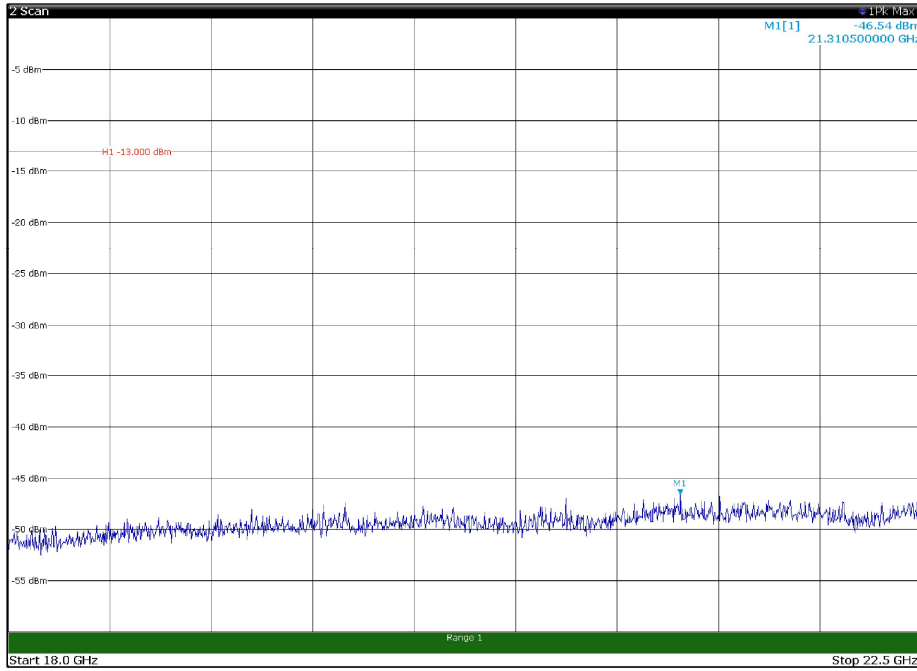

Channel: BOTTOM, Modulation: 16QAM,
BW=15MHz, Range: 18GHz - 22.5GHz, Polarization: Horizontal

Channel: BOTTOM, Modulation: 16QAM,
BW=15MHz, Range: 18GHz - 22.5GHz, Polarization: Vertical

Channel: MIDDLE, Modulation: 16QAM,
 BW=15MHz, Range: 30MHz - 1GHz, Polarization: Horizontal

Channel: MIDDLE, Modulation: 16QAM,
 BW=15MHz, Range: 30MHz - 1GHz, Polarization: Vertical

Channel: MIDDLE, Modulation: 16QAM,
 BW=15MHz, Range: 1GHz - 18GHz, Polarization: Horizontal

Channel: MIDDLE, Modulation: 16QAM,
 BW=15MHz, Range: 1GHz - 18GHz, Polarization: Vertical