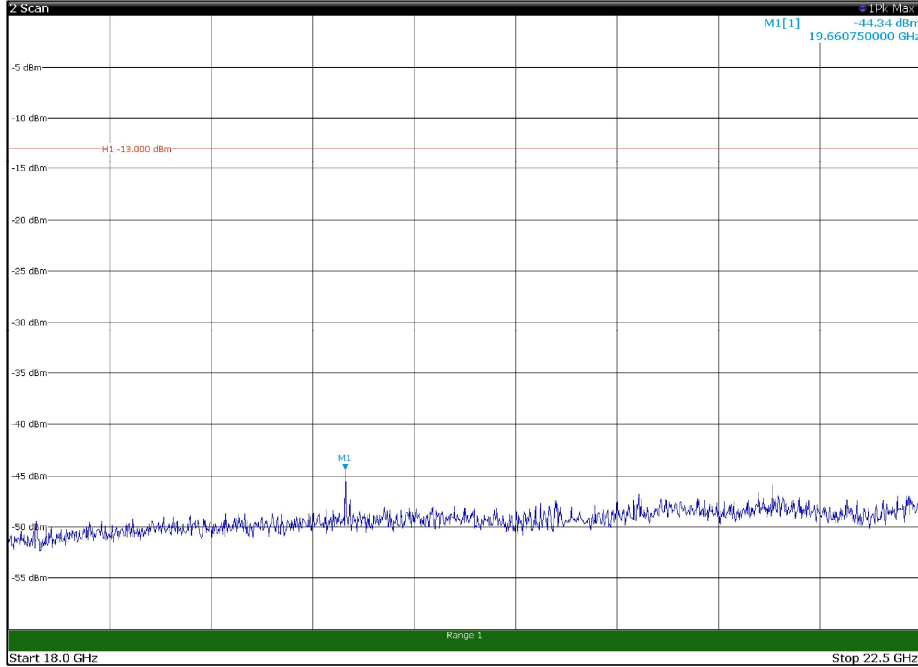

Channel: BOTTOM, Modulation: 64QAM,
BW=15MHz, Range: 30MHz - 1GHz, Polarization: Vertical

Channel: BOTTOM, Modulation: 64QAM,
 BW=15MHz, Range: 1GHz - 18GHz, Polarization: Horizontal

Channel: BOTTOM, Modulation: 64QAM,
 BW=15MHz, Range: 1GHz - 18GHz, Polarization: Vertical

Channel: BOTTOM, Modulation: 64QAM,
BW=15MHz, Range: 18GHz - 22.5GHz, Polarization: Horizontal

Channel: BOTTOM, Modulation: 64QAM,
BW=15MHz, Range: 18GHz - 22.5GHz, Polarization: Vertical

Channel: MIDDLE, Modulation: 64QAM,
BW=15MHz, Range: 30MHz - 1GHz, Polarization: Horizontal