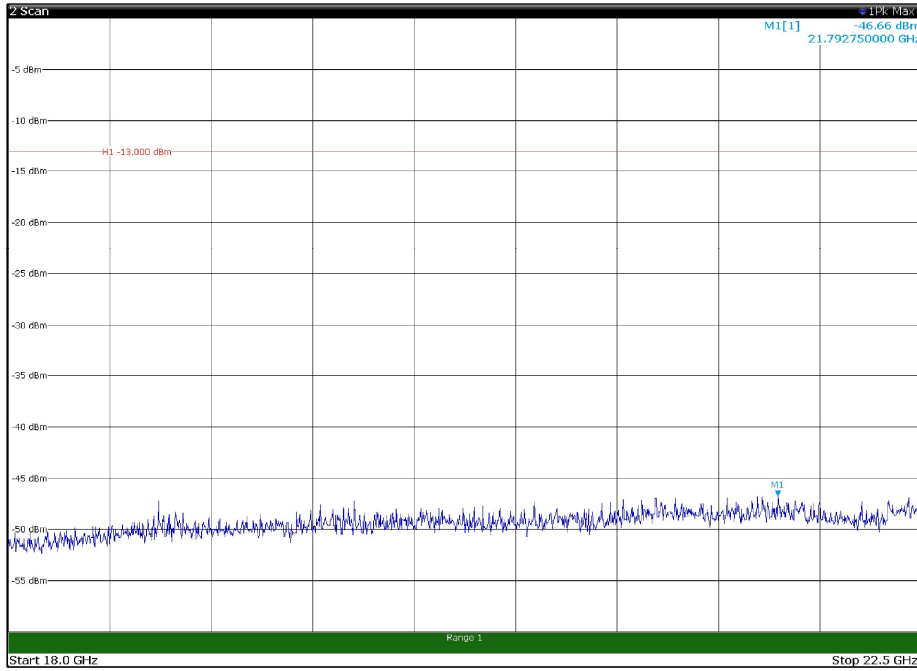

Channel: MIDDLE, Modulation: 16QAM,
BW=15MHz, Range: 18GHz - 22.5GHz, Polarization: Horizontal

Channel: MIDDLE, Modulation: 16QAM,
BW=15MHz, Range: 18GHz - 22.5GHz, Polarization: Vertical

Channel: TOP, Modulation: 16QAM,
 BW=15MHz, Range: 30MHz - 1GHz, Polarization: Horizontal

Channel: TOP, Modulation: 16QAM,
 BW=15MHz, Range: 30MHz - 1GHz, Polarization: Vertical

Channel: TOP, Modulation: 16QAM,
BW=15MHz, Range: 1GHz - 18GHz, Polarization: Horizontal

Channel: TOP, Modulation: 16QAM,
BW=15MHz, Range: 1GHz - 18GHz, Polarization: Vertical