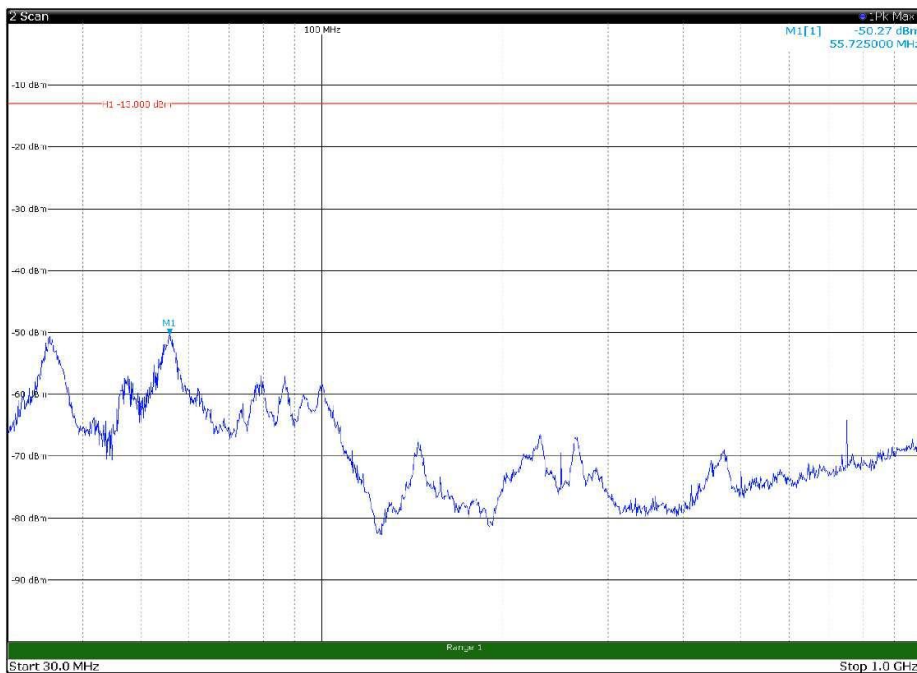

Channel: MIDDLE, Modulation: 64QAM,
BW=15MHz, Range: 18GHz - 22.5GHz, Polarization: Horizontal

Channel: MIDDLE, Modulation: 64QAM,
BW=15MHz, Range: 18GHz - 22.5GHz, Polarization: Vertical

Channel: TOP, Modulation: 64QAM,
BW=15MHz, Range: 30MHz - 1GHz, Polarization: Horizontal

Channel: TOP, Modulation: 64QAM,
BW=15MHz, Range: 30MHz - 1GHz, Polarization: Vertical

Channel: TOP, Modulation: 64QAM,
BW=15MHz, Range: 1GHz - 18GHz, Polarization: Horizontal

Channel: TOP, Modulation: 64QAM,
BW=15MHz, Range: 1GHz - 18GHz, Polarization: Vertical

Channel: TOP, Modulation: 64QAM,
BW=15MHz, Range: 18GHz - 22.5GHz, Polarization: Horizontal

Channel: TOP, Modulation: 64QAM,
BW=15MHz, Range: 18GHz - 22.5GHz, Polarization: Vertical

Channel: BOTTOM, Modulation: 256QAM,
BW=15MHz, Range: 30MHz - 1GHz, Polarization: Horizontal