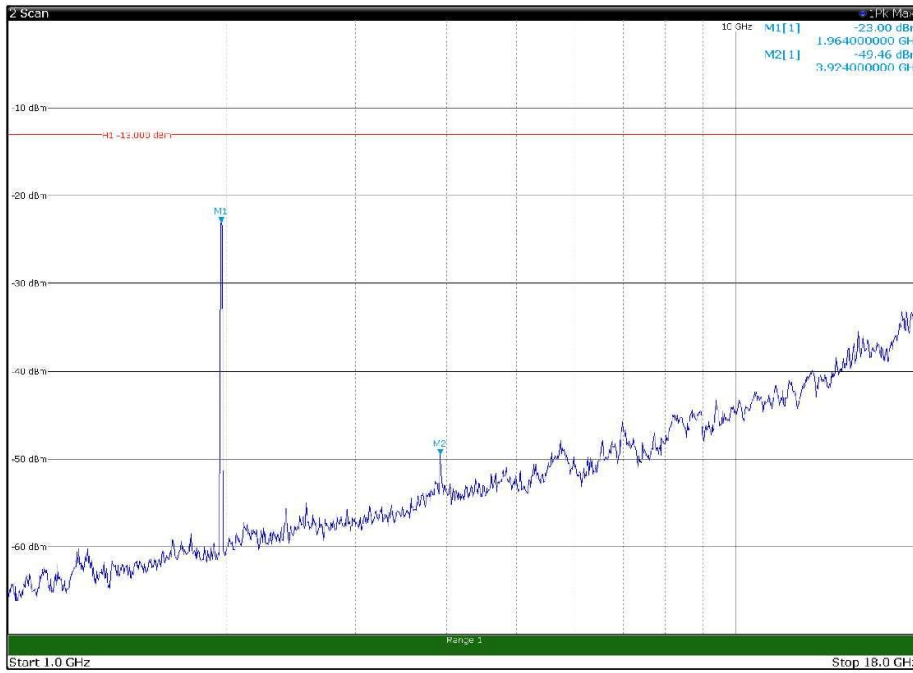

Channel: BOTTOM, Modulation: 16QAM,
 BW=15MHz, Range: 30MHz - 1GHz, Polarization: Vertical

Channel: BOTTOM, Modulation: 16QAM,
 BW=15MHz, Range: 1GHz - 18GHz, Polarization: Horizontal

Channel: BOTTOM, Modulation: 16QAM,
 BW=15MHz, Range: 1GHz - 18GHz, Polarization: Vertical

Channel: BOTTOM, Modulation: 16QAM,
BW=15MHz, Range: 18GHz - 22.5GHz, Polarization: Horizontal

Channel: BOTTOM, Modulation: 16QAM,
BW=15MHz, Range: 18GHz - 22.5GHz, Polarization: Vertical

Channel: MIDDLE, Modulation: 16QAM,
 BW=15MHz, Range: 30MHz - 1GHz, Polarization: Horizontal

Channel: MIDDLE, Modulation: 16QAM,
 BW=15MHz, Range: 30MHz - 1GHz, Polarization: Vertical

Channel: MIDDLE, Modulation: 16QAM,
 BW=15MHz, Range: 1GHz - 18GHz, Polarization: Horizontal

Channel: MIDDLE, Modulation: 16QAM,
 BW=15MHz, Range: 1GHz - 18GHz, Polarization: Vertical

Channel: MIDDLE, Modulation: 16QAM,
BW=15MHz, Range: 18GHz - 22.5GHz, Polarization: Horizontal

Channel: MIDDLE, Modulation: 16QAM,
BW=15MHz, Range: 18GHz - 22.5GHz, Polarization: Vertical

Channel: TOP, Modulation: 16QAM,
 BW=15MHz, Range: 30MHz - 1GHz, Polarization: Horizontal