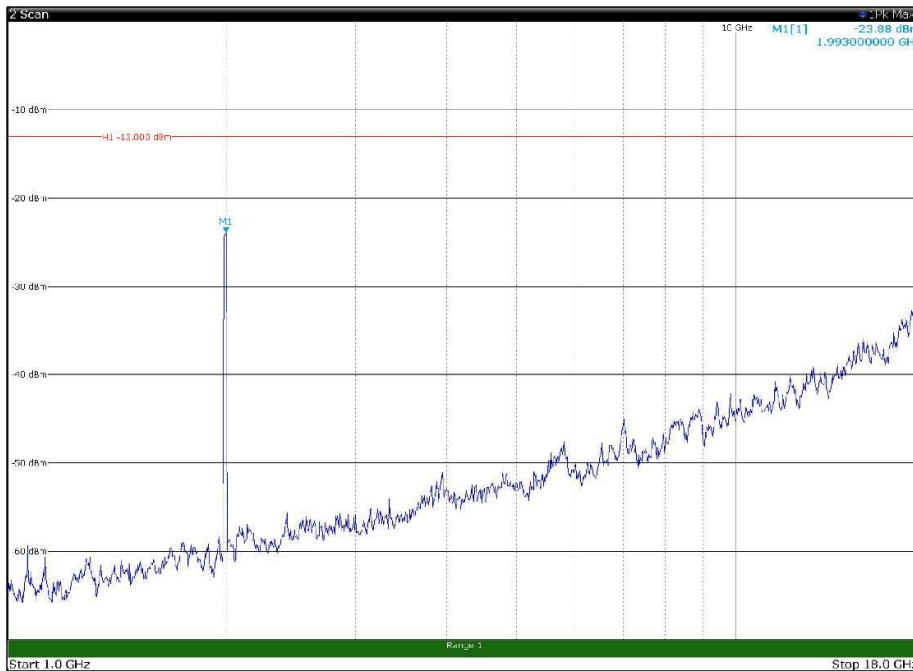

Channel: MIDDLE, Modulation: 16QAM,
 BW=15MHz, Range: 30MHz - 1GHz, Polarization: Vertical

Channel: MIDDLE, Modulation: 16QAM,
 BW=15MHz, Range: 1GHz - 18GHz, Polarization: Horizontal

Channel: MIDDLE, Modulation: 16QAM,
 BW=15MHz, Range: 1GHz - 18GHz, Polarization: Vertical

Channel: MIDDLE, Modulation: 16QAM,
BW=15MHz, Range: 18GHz - 22.5GHz, Polarization: Horizontal

Channel: MIDDLE, Modulation: 16QAM,
BW=15MHz, Range: 18GHz - 22.5GHz, Polarization: Vertical

Channel: TOP, Modulation: 16QAM,
 BW=15MHz, Range: 30MHz - 1GHz, Polarization: Horizontal

Channel: TOP, Modulation: 16QAM,
 BW=15MHz, Range: 30MHz - 1GHz, Polarization: Vertical

Channel: TOP, Modulation: 16QAM,
BW=15MHz, Range: 1GHz - 18GHz, Polarization: Horizontal

Channel: TOP, Modulation: 16QAM,
BW=15MHz, Range: 1GHz - 18GHz, Polarization: Vertical

Channel: TOP, Modulation: 16QAM,
BW=15MHz, Range: 18GHz - 22.5GHz, Polarization: Horizontal

Channel: TOP, Modulation: 16QAM,
BW=15MHz, Range: 18GHz - 22.5GHz, Polarization: Vertical

Channel: BOTTOM, Modulation: 64QAM,
BW=15MHz, Range: 30MHz - 1GHz, Polarization: Horizontal