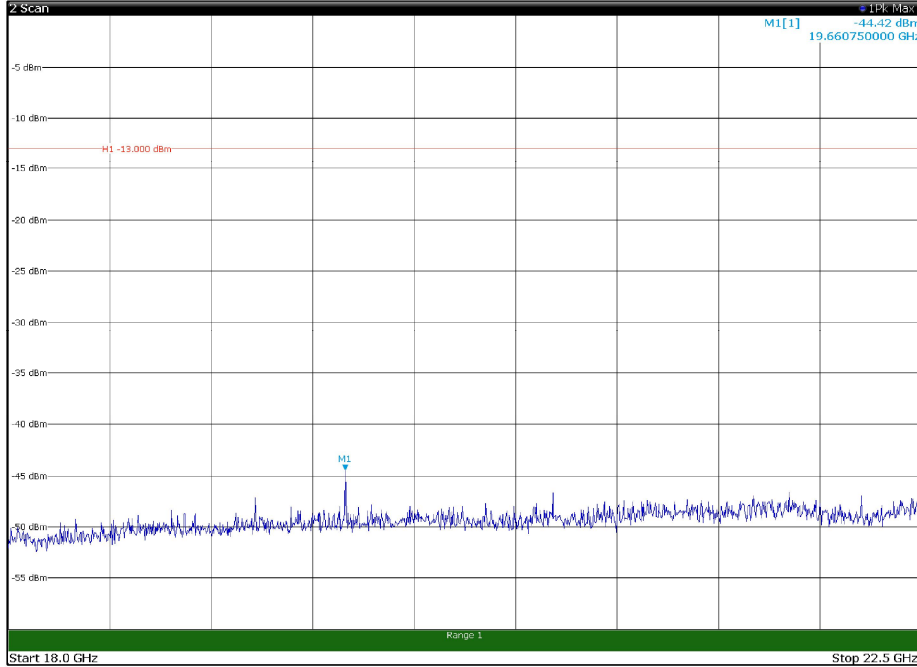

Channel: TOP, Modulation: 16QAM,
 BW=15MHz, Range: 30MHz - 1GHz, Polarization: Vertical

Channel: TOP, Modulation: 16QAM,
BW=15MHz, Range: 1GHz - 18GHz, Polarization: Horizontal

Channel: TOP, Modulation: 16QAM,
BW=15MHz, Range: 1GHz - 18GHz, Polarization: Vertical

Channel: TOP, Modulation: 16QAM,
BW=15MHz, Range: 18GHz - 22.5GHz, Polarization: Horizontal

Channel: TOP, Modulation: 16QAM,
BW=15MHz, Range: 18GHz - 22.5GHz, Polarization: Vertical

Channel: BOTTOM, Modulation: 64QAM,
BW=15MHz, Range: 30MHz - 1GHz, Polarization: Horizontal