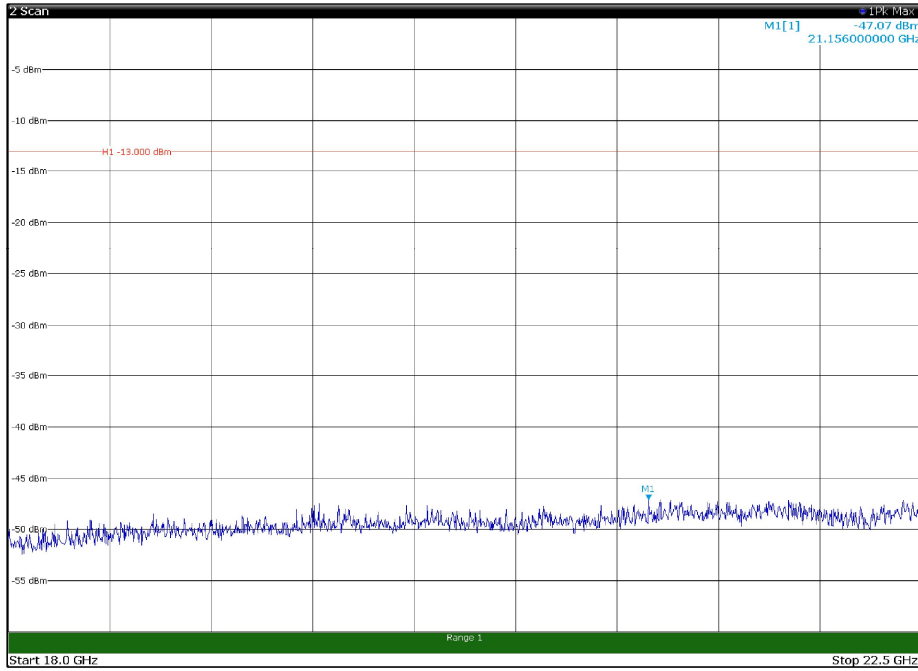

Channel: TOP, Modulation: 16QAM,
BW=15MHz, Range: 18GHz - 22.5GHz, Polarization: Horizontal

Channel: TOP, Modulation: 16QAM,
BW=15MHz, Range: 18GHz - 22.5GHz, Polarization: Vertical

Channel: BOTTOM, Modulation: 64QAM,
BW=15MHz, Range: 30MHz - 1GHz, Polarization: Horizontal

Channel: BOTTOM, Modulation: 64QAM,
BW=15MHz, Range: 30MHz - 1GHz, Polarization: Vertical

Channel: BOTTOM, Modulation: 64QAM,
 BW=15MHz, Range: 1GHz - 18GHz, Polarization: Horizontal

Channel: BOTTOM, Modulation: 64QAM,
 BW=15MHz, Range: 1GHz - 18GHz, Polarization: Vertical