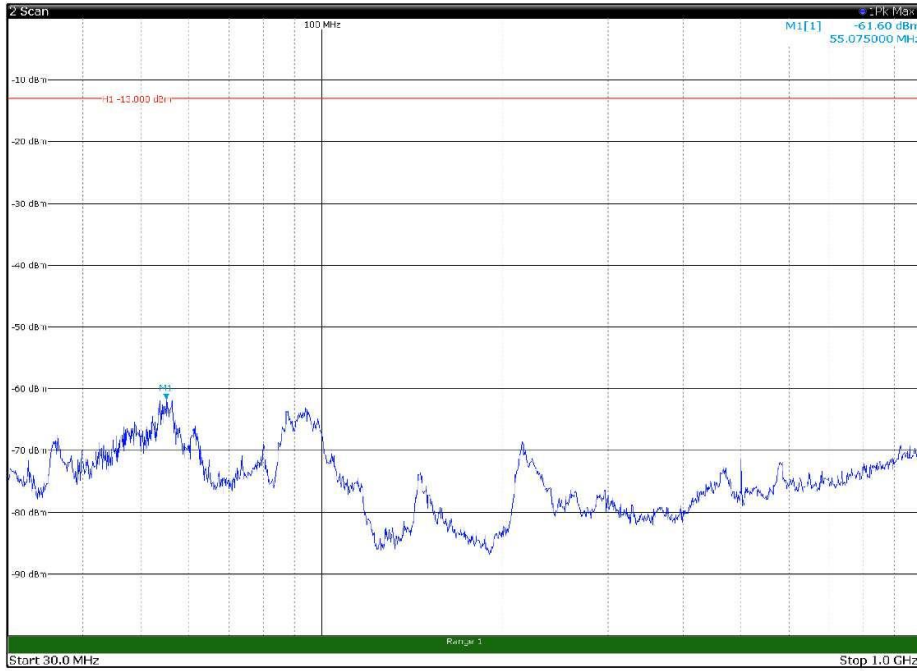

Channel: BOTTOM, Modulation: 64QAM,
BW=15MHz, Range: 18GHz - 22.5GHz, Polarization: Horizontal

Channel: BOTTOM, Modulation: 64QAM,
BW=15MHz, Range: 18GHz - 22.5GHz, Polarization: Vertical

Channel: MIDDLE, Modulation: 64QAM,
BW=15MHz, Range: 30MHz - 1GHz, Polarization: Horizontal

Channel: MIDDLE, Modulation: 64QAM,
BW=15MHz, Range: 30MHz - 1GHz, Polarization: Vertical

Channel: MIDDLE, Modulation: 64QAM,
 BW=15MHz, Range: 1GHz - 18GHz, Polarization: Horizontal

Channel: MIDDLE, Modulation: 64QAM,
 BW=15MHz, Range: 1GHz - 18GHz, Polarization: Vertical

Channel: MIDDLE, Modulation: 64QAM,
BW=15MHz, Range: 18GHz - 22.5GHz, Polarization: Horizontal

Channel: MIDDLE, Modulation: 64QAM,
BW=15MHz, Range: 18GHz - 22.5GHz, Polarization: Vertical

Channel: TOP, Modulation: 64QAM,
BW=15MHz, Range: 30MHz - 1GHz, Polarization: Horizontal

Channel: TOP, Modulation: 64QAM,
BW=15MHz, Range: 30MHz - 1GHz, Polarization: Vertical

Channel: TOP, Modulation: 64QAM,
BW=15MHz, Range: 1GHz - 18GHz, Polarization: Horizontal

Channel: TOP, Modulation: 64QAM,
BW=15MHz, Range: 1GHz - 18GHz, Polarization: Vertical