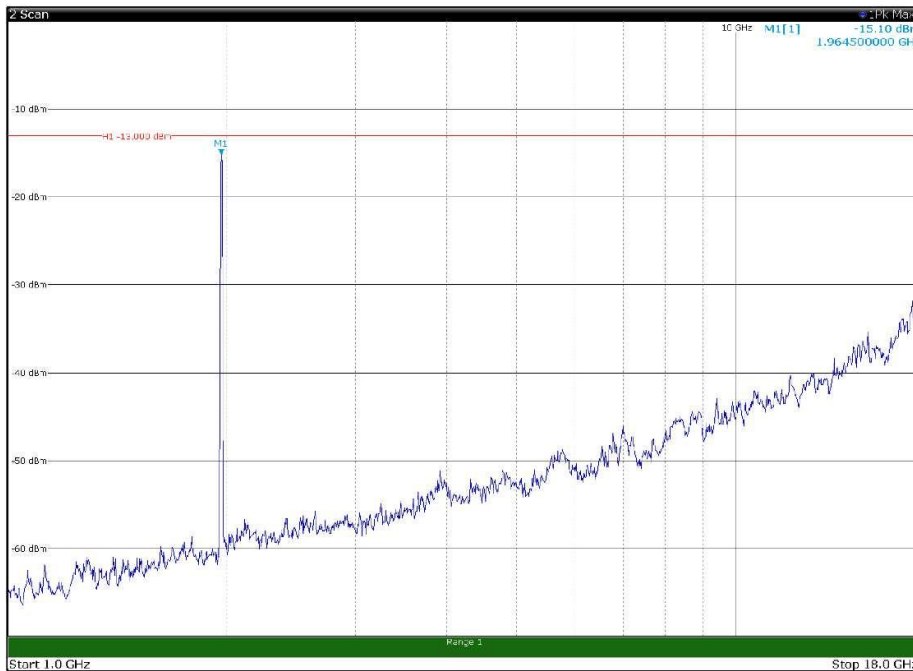

Channel: BOTTOM, Modulation: 16QAM,
 BW=15MHz, Range: 30MHz - 1GHz, Polarization: Vertical

Channel: BOTTOM, Modulation: 16QAM,
 BW=15MHz, Range: 1GHz - 18GHz, Polarization: Horizontal

Channel: BOTTOM, Modulation: 16QAM,
 BW=15MHz, Range: 1GHz - 18GHz, Polarization: Vertical

Channel: BOTTOM, Modulation: 16QAM,
BW=15MHz, Range: 18GHz - 22.5GHz, Polarization: Horizontal

Channel: BOTTOM, Modulation: 16QAM,
BW=15MHz, Range: 18GHz - 22.5GHz, Polarization: Vertical

Channel: MIDDLE, Modulation: 16QAM,
 BW=15MHz, Range: 30MHz - 1GHz, Polarization: Horizontal

Channel: MIDDLE, Modulation: 16QAM,
 BW=15MHz, Range: 30MHz - 1GHz, Polarization: Vertical

Channel: MIDDLE, Modulation: 16QAM,
 BW=15MHz, Range: 1GHz - 18GHz, Polarization: Horizontal

Channel: MIDDLE, Modulation: 16QAM,
 BW=15MHz, Range: 1GHz - 18GHz, Polarization: Vertical

Channel: MIDDLE, Modulation: 16QAM,
BW=15MHz, Range: 18GHz - 22.5GHz, Polarization: Horizontal

Channel: MIDDLE, Modulation: 16QAM,
BW=15MHz, Range: 18GHz - 22.5GHz, Polarization: Vertical

Channel: TOP, Modulation: 16QAM,
 BW=15MHz, Range: 30MHz - 1GHz, Polarization: Horizontal