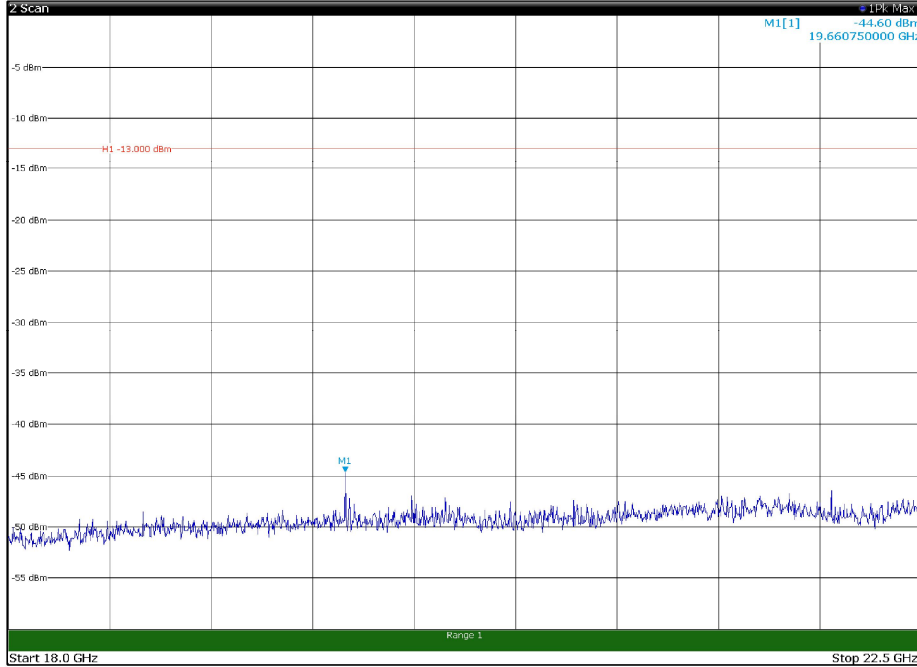

Channel: BOTTOM, Modulation: 16QAM,
 BW=15MHz, Range: 30MHz - 1GHz, Polarization: Vertical

Channel: BOTTOM, Modulation: 16QAM,
 BW=15MHz, Range: 1GHz - 18GHz, Polarization: Horizontal

Channel: BOTTOM, Modulation: 16QAM,
 BW=15MHz, Range: 1GHz - 18GHz, Polarization: Vertical

Channel: BOTTOM, Modulation: 16QAM,
BW=15MHz, Range: 18GHz - 22.5GHz, Polarization: Horizontal

Channel: BOTTOM, Modulation: 16QAM,
BW=15MHz, Range: 18GHz - 22.5GHz, Polarization: Vertical

Channel: MIDDLE, Modulation: 16QAM,
 BW=15MHz, Range: 30MHz - 1GHz, Polarization: Horizontal