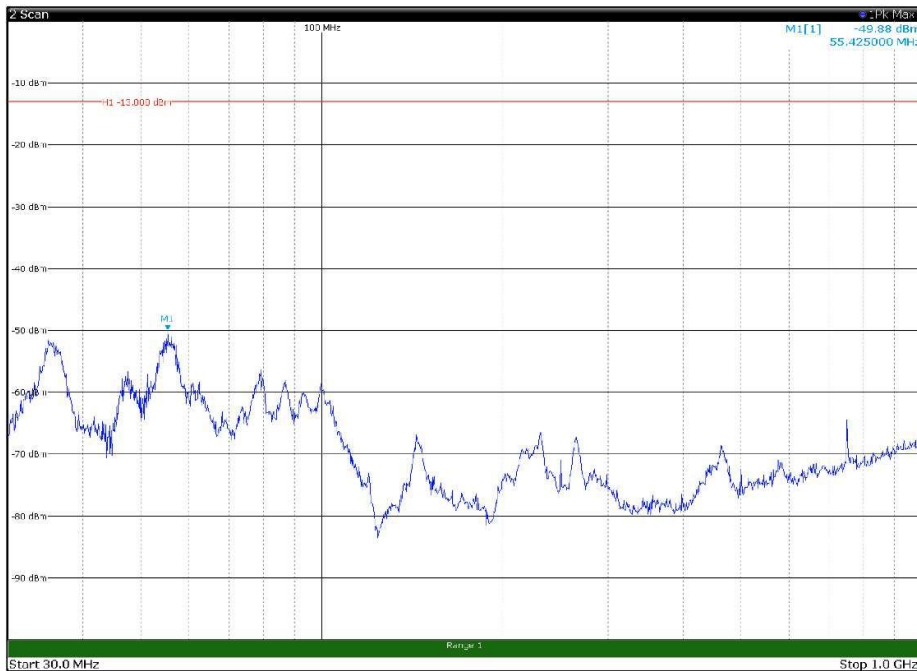

Channel: BOTTOM, Modulation: 16QAM,
BW=15MHz, Range: 18GHz - 22.5GHz, Polarization: Horizontal

Channel: BOTTOM, Modulation: 16QAM,
BW=15MHz, Range: 18GHz - 22.5GHz, Polarization: Vertical

Channel: MIDDLE, Modulation: 16QAM,
 BW=15MHz, Range: 30MHz - 1GHz, Polarization: Horizontal

Channel: MIDDLE, Modulation: 16QAM,
 BW=15MHz, Range: 30MHz - 1GHz, Polarization: Vertical

Channel: MIDDLE, Modulation: 16QAM,
 BW=15MHz, Range: 1GHz - 18GHz, Polarization: Horizontal

Channel: MIDDLE, Modulation: 16QAM,
 BW=15MHz, Range: 1GHz - 18GHz, Polarization: Vertical

Channel: MIDDLE, Modulation: 16QAM,
BW=15MHz, Range: 18GHz - 22.5GHz, Polarization: Horizontal

Channel: MIDDLE, Modulation: 16QAM,
BW=15MHz, Range: 18GHz - 22.5GHz, Polarization: Vertical

Channel: TOP, Modulation: 16QAM,
 BW=15MHz, Range: 30MHz - 1GHz, Polarization: Horizontal

Channel: TOP, Modulation: 16QAM,
 BW=15MHz, Range: 30MHz - 1GHz, Polarization: Vertical

Channel: TOP, Modulation: 16QAM,
BW=15MHz, Range: 1GHz - 18GHz, Polarization: Horizontal

Channel: TOP, Modulation: 16QAM,
BW=15MHz, Range: 1GHz - 18GHz, Polarization: Vertical