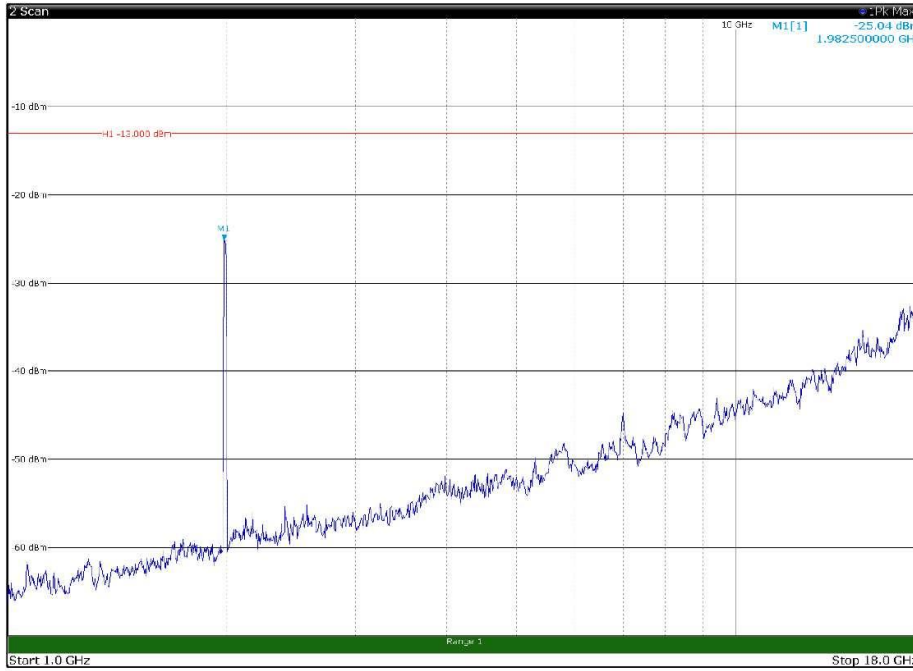

Channel: MIDDLE, Modulation: 64QAM,
BW=15MHz, Range: 30MHz - 1GHz, Polarization: Vertical

Channel: MIDDLE, Modulation: 64QAM,
 BW=15MHz, Range: 1GHz - 18GHz, Polarization: Horizontal

Channel: MIDDLE, Modulation: 64QAM,
 BW=15MHz, Range: 1GHz - 18GHz, Polarization: Vertical

Channel: MIDDLE, Modulation: 64QAM,
BW=15MHz, Range: 18GHz - 22.5GHz, Polarization: Horizontal

Channel: MIDDLE, Modulation: 64QAM,
BW=15MHz, Range: 18GHz - 22.5GHz, Polarization: Vertical

Channel: TOP, Modulation: 64QAM,
BW=15MHz, Range: 30MHz - 1GHz, Polarization: Horizontal

Channel: TOP, Modulation: 64QAM,
BW=15MHz, Range: 30MHz - 1GHz, Polarization: Vertical

Channel: TOP, Modulation: 64QAM,
BW=15MHz, Range: 1GHz - 18GHz, Polarization: Horizontal

Channel: TOP, Modulation: 64QAM,
BW=15MHz, Range: 1GHz - 18GHz, Polarization: Vertical