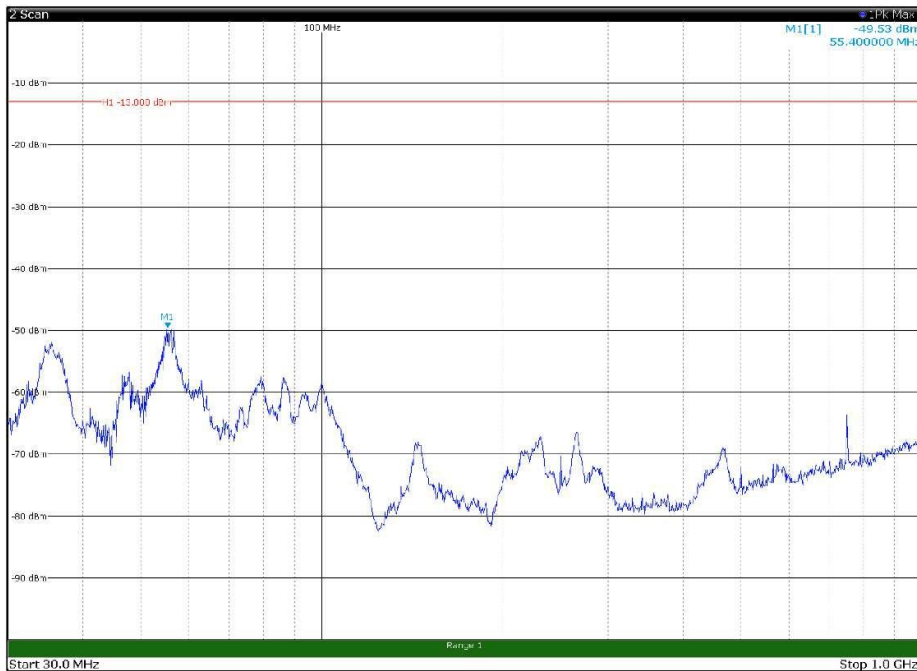

Channel: MIDDLE, Modulation: QPSK,
BW=15MHz, Range: 18GHz - 22.5GHz, Polarization: Horizontal

Channel: MIDDLE, Modulation: QPSK,
BW=15MHz, Range: 18GHz - 22.5GHz, Polarization: Vertical

Channel: TOP, Modulation: QPSK,
BW=15MHz, Range: 30MHz - 1GHz, Polarization: Horizontal

Channel: TOP, Modulation: QPSK,
BW=15MHz, Range: 30MHz - 1GHz, Polarization: Vertical

Channel: TOP, Modulation: QPSK,
BW=15MHz, Range: 1GHz - 18GHz, Polarization: Horizontal

Channel: TOP, Modulation: QPSK,
BW=15MHz, Range: 1GHz - 18GHz, Polarization: Vertical

Channel: TOP, Modulation: QPSK,
BW=15MHz, Range: 18GHz - 22.5GHz, Polarization: Horizontal

Channel: TOP, Modulation: QPSK,
BW=15MHz, Range: 18GHz - 22.5GHz, Polarization: Vertical

Channel: BOTTOM, Modulation: 16QAM,
 BW=15MHz, Range: 30MHz - 1GHz, Polarization: Horizontal

Channel: BOTTOM, Modulation: 16QAM,
 BW=15MHz, Range: 30MHz - 1GHz, Polarization: Vertical

Channel: BOTTOM, Modulation: 16QAM,
 BW=15MHz, Range: 1GHz - 18GHz, Polarization: Horizontal

Channel: BOTTOM, Modulation: 16QAM,
 BW=15MHz, Range: 1GHz - 18GHz, Polarization: Vertical