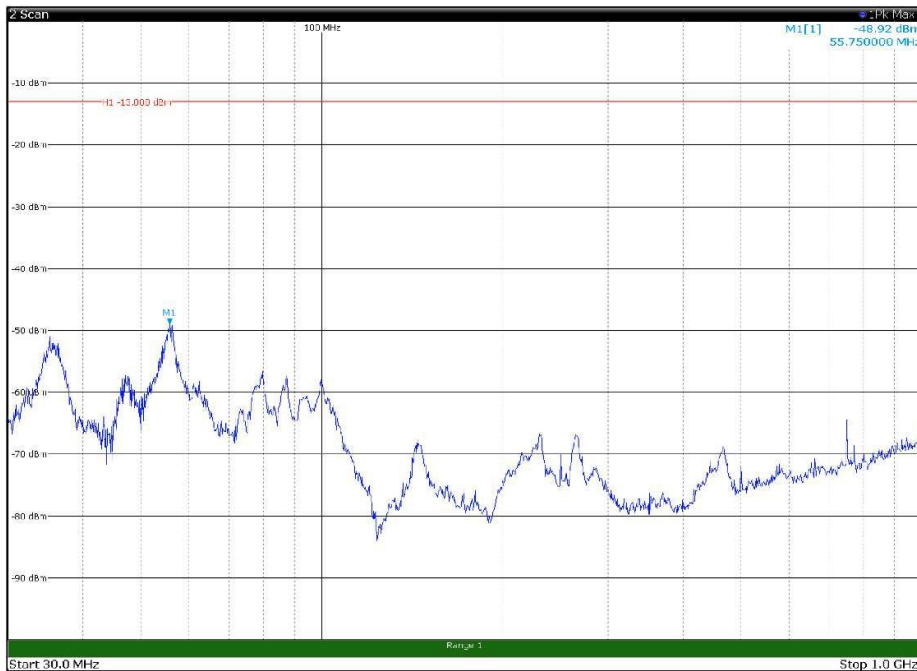

Channel: MIDDLE, Modulation: 16QAM,
BW=15MHz, Range: 18GHz - 22.5GHz, Polarization: Horizontal

Channel: MIDDLE, Modulation: 16QAM,
BW=15MHz, Range: 18GHz - 22.5GHz, Polarization: Vertical

Channel: TOP, Modulation: 16QAM,
 BW=15MHz, Range: 30MHz - 1GHz, Polarization: Horizontal

Channel: TOP, Modulation: 16QAM,
 BW=15MHz, Range: 30MHz - 1GHz, Polarization: Vertical

Channel: TOP, Modulation: 16QAM,
BW=15MHz, Range: 1GHz - 18GHz, Polarization: Horizontal

Channel: TOP, Modulation: 16QAM,
BW=15MHz, Range: 1GHz - 18GHz, Polarization: Vertical

Channel: TOP, Modulation: 16QAM,
BW=15MHz, Range: 18GHz - 22.5GHz, Polarization: Horizontal

Channel: TOP, Modulation: 16QAM,
BW=15MHz, Range: 18GHz - 22.5GHz, Polarization: Vertical

Channel: BOTTOM, Modulation: 64QAM,
BW=15MHz, Range: 30MHz - 1GHz, Polarization: Horizontal

Channel: BOTTOM, Modulation: 64QAM,
BW=15MHz, Range: 30MHz - 1GHz, Polarization: Vertical

Channel: BOTTOM, Modulation: 64QAM,
 BW=15MHz, Range: 1GHz - 18GHz, Polarization: Horizontal

Channel: BOTTOM, Modulation: 64QAM,
 BW=15MHz, Range: 1GHz - 18GHz, Polarization: Vertical