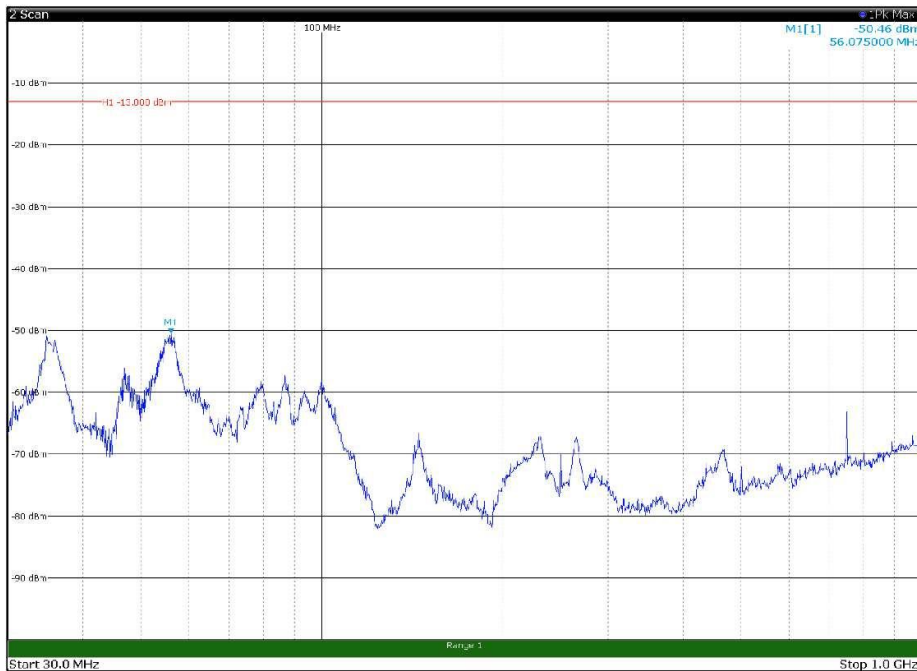

Channel: BOTTOM, Modulation: 64QAM,
BW=15MHz, Range: 18GHz - 22.5GHz, Polarization: Horizontal

Channel: BOTTOM, Modulation: 64QAM,
BW=15MHz, Range: 18GHz - 22.5GHz, Polarization: Vertical

Channel: MIDDLE, Modulation: 64QAM,
BW=15MHz, Range: 30MHz - 1GHz, Polarization: Horizontal

Channel: MIDDLE, Modulation: 64QAM,
BW=15MHz, Range: 30MHz - 1GHz, Polarization: Vertical

Channel: MIDDLE, Modulation: 64QAM,
 BW=15MHz, Range: 1GHz - 18GHz, Polarization: Horizontal

Channel: MIDDLE, Modulation: 64QAM,
 BW=15MHz, Range: 1GHz - 18GHz, Polarization: Vertical

Channel: MIDDLE, Modulation: 64QAM,
BW=15MHz, Range: 18GHz - 22.5GHz, Polarization: Horizontal

Channel: MIDDLE, Modulation: 64QAM,
BW=15MHz, Range: 18GHz - 22.5GHz, Polarization: Vertical

Channel: TOP, Modulation: 64QAM,
BW=15MHz, Range: 30MHz - 1GHz, Polarization: Horizontal

Channel: TOP, Modulation: 64QAM,
BW=15MHz, Range: 30MHz - 1GHz, Polarization: Vertical

Channel: TOP, Modulation: 64QAM,
BW=15MHz, Range: 1GHz - 18GHz, Polarization: Horizontal

Channel: TOP, Modulation: 64QAM,
BW=15MHz, Range: 1GHz - 18GHz, Polarization: Vertical