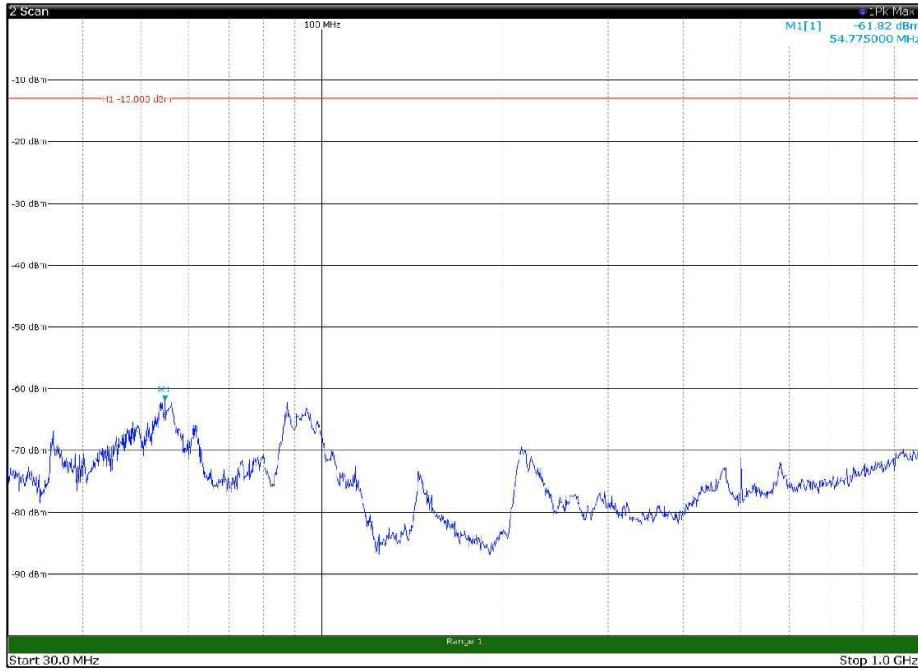

Channel: TOP, Modulation: 16QAM,
BW=15MHz, Range: 18GHz - 22.5GHz, Polarization: Horizontal

Channel: TOP, Modulation: 16QAM,
BW=15MHz, Range: 18GHz - 22.5GHz, Polarization: Vertical

Channel: BOTTOM, Modulation: 64QAM,
BW=15MHz, Range: 30MHz - 1GHz, Polarization: Horizontal

Channel: BOTTOM, Modulation: 64QAM,
BW=15MHz, Range: 30MHz - 1GHz, Polarization: Vertical

Channel: BOTTOM, Modulation: 64QAM,
 BW=15MHz, Range: 1GHz - 18GHz, Polarization: Horizontal

Channel: BOTTOM, Modulation: 64QAM,
 BW=15MHz, Range: 1GHz - 18GHz, Polarization: Vertical

Channel: BOTTOM, Modulation: 64QAM,
BW=15MHz, Range: 18GHz - 22.5GHz, Polarization: Horizontal

Channel: BOTTOM, Modulation: 64QAM,
BW=15MHz, Range: 18GHz - 22.5GHz, Polarization: Vertical

Channel: MIDDLE, Modulation: 64QAM,
BW=15MHz, Range: 30MHz - 1GHz, Polarization: Horizontal