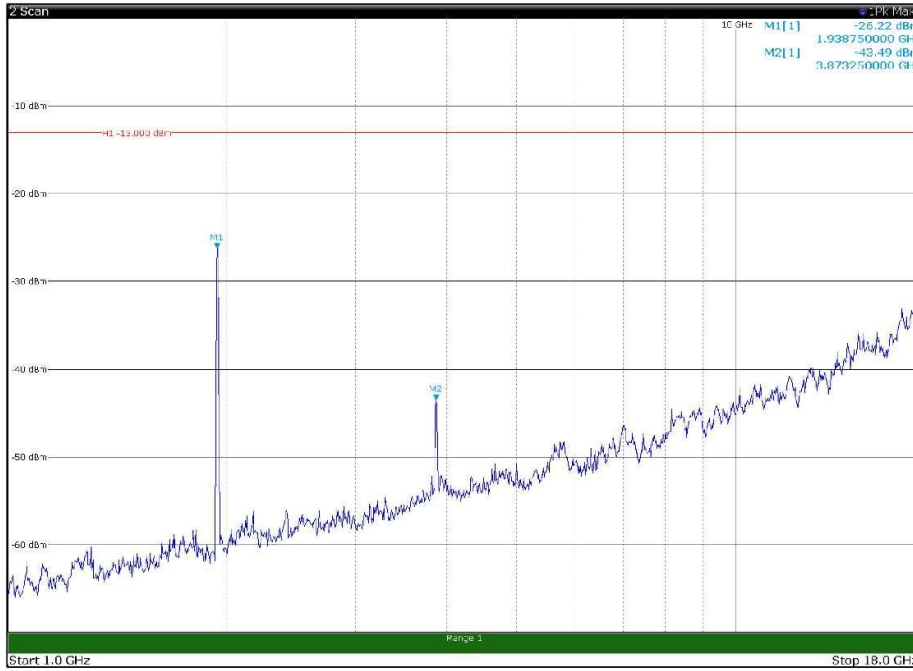

Channel: TOP, Modulation: QPSK,
BW=15MHz, Range: 30MHz - 1GHz, Polarization: Vertical

Channel: TOP, Modulation: QPSK,
BW=15MHz, Range: 1GHz - 18GHz, Polarization: Horizontal

Channel: TOP, Modulation: QPSK,
BW=15MHz, Range: 1GHz - 18GHz, Polarization: Vertical

Channel: TOP, Modulation: QPSK,
BW=15MHz, Range: 18GHz - 22.5GHz, Polarization: Horizontal

Channel: TOP, Modulation: QPSK,
BW=15MHz, Range: 18GHz - 22.5GHz, Polarization: Vertical

Channel: BOTTOM, Modulation: 16QAM,
 BW=15MHz, Range: 30MHz - 1GHz, Polarization: Horizontal

Channel: BOTTOM, Modulation: 16QAM,
 BW=15MHz, Range: 30MHz - 1GHz, Polarization: Vertical

Channel: BOTTOM, Modulation: 16QAM,
 BW=15MHz, Range: 1GHz - 18GHz, Polarization: Horizontal

Channel: BOTTOM, Modulation: 16QAM,
 BW=15MHz, Range: 1GHz - 18GHz, Polarization: Vertical

Channel: BOTTOM, Modulation: 16QAM,
BW=15MHz, Range: 18GHz - 22.5GHz, Polarization: Horizontal

Channel: BOTTOM, Modulation: 16QAM,
BW=15MHz, Range: 18GHz - 22.5GHz, Polarization: Vertical

Channel: MIDDLE, Modulation: 16QAM,
 BW=15MHz, Range: 30MHz - 1GHz, Polarization: Horizontal