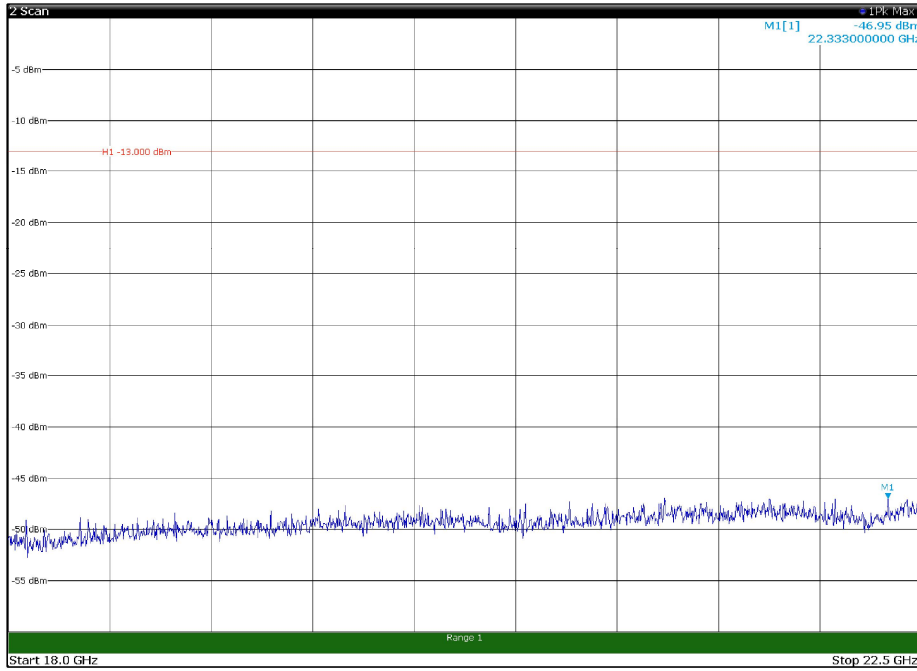

Channel: TOP, Modulation: QPSK,
BW=15MHz, Range: 18GHz - 22.5GHz, Polarization: Horizontal

Channel: TOP, Modulation: QPSK,
BW=15MHz, Range: 18GHz - 22.5GHz, Polarization: Vertical

Channel: BOTTOM, Modulation: 16QAM,
 BW=15MHz, Range: 30MHz - 1GHz, Polarization: Horizontal

Channel: BOTTOM, Modulation: 16QAM,
 BW=15MHz, Range: 30MHz - 1GHz, Polarization: Vertical

Channel: BOTTOM, Modulation: 16QAM,
 BW=15MHz, Range: 1GHz - 18GHz, Polarization: Horizontal

Channel: BOTTOM, Modulation: 16QAM,
 BW=15MHz, Range: 1GHz - 18GHz, Polarization: Vertical