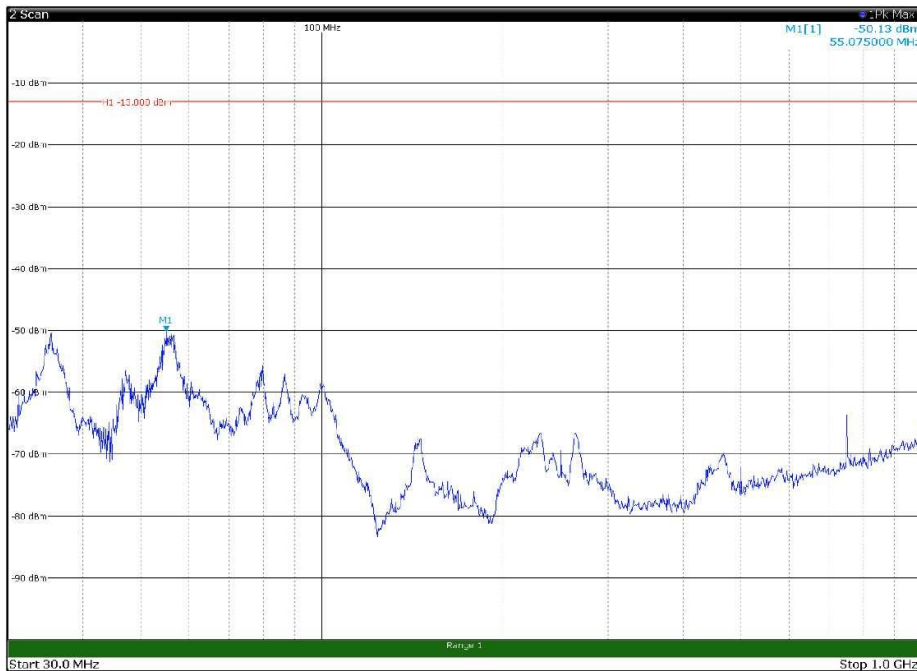

Channel: TOP, Modulation: QPSK,
BW=15MHz, Range: 18GHz - 22.5GHz, Polarization: Horizontal

Channel: TOP, Modulation: QPSK,
BW=15MHz, Range: 18GHz - 22.5GHz, Polarization: Vertical

Channel: BOTTOM, Modulation: 16QAM,
 BW=15MHz, Range: 30MHz - 1GHz, Polarization: Horizontal

Channel: BOTTOM, Modulation: 16QAM,
 BW=15MHz, Range: 30MHz - 1GHz, Polarization: Vertical

Channel: BOTTOM, Modulation: 16QAM,
 BW=15MHz, Range: 1GHz - 18GHz, Polarization: Horizontal

Channel: BOTTOM, Modulation: 16QAM,
 BW=15MHz, Range: 1GHz - 18GHz, Polarization: Vertical

Channel: BOTTOM, Modulation: 16QAM,
BW=15MHz, Range: 18GHz - 22.5GHz, Polarization: Horizontal

Channel: BOTTOM, Modulation: 16QAM,
BW=15MHz, Range: 18GHz - 22.5GHz, Polarization: Vertical

Channel: MIDDLE, Modulation: 16QAM,
 BW=15MHz, Range: 30MHz - 1GHz, Polarization: Horizontal

Channel: MIDDLE, Modulation: 16QAM,
 BW=15MHz, Range: 30MHz - 1GHz, Polarization: Vertical

Channel: MIDDLE, Modulation: 16QAM,
 BW=15MHz, Range: 1GHz - 18GHz, Polarization: Horizontal

Channel: MIDDLE, Modulation: 16QAM,
 BW=15MHz, Range: 1GHz - 18GHz, Polarization: Vertical