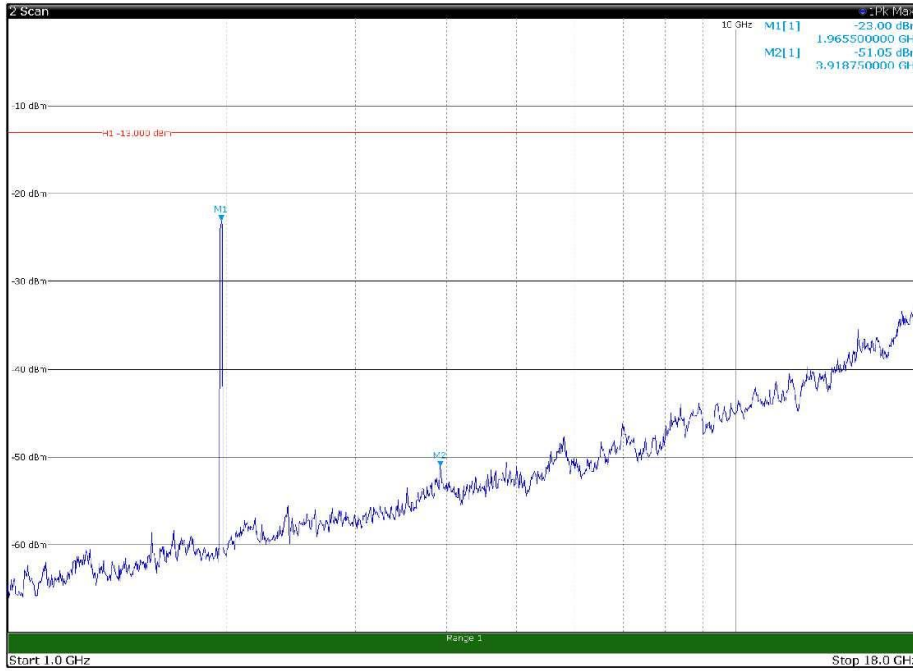

Channel: BOTTOM, Modulation: 64QAM,
BW=15MHz, Range: 30MHz - 1GHz, Polarization: Vertical

Channel: BOTTOM, Modulation: 64QAM,
 BW=15MHz, Range: 1GHz - 18GHz, Polarization: Horizontal

Channel: BOTTOM, Modulation: 64QAM,
 BW=15MHz, Range: 1GHz - 18GHz, Polarization: Vertical

Channel: BOTTOM, Modulation: 64QAM,
BW=15MHz, Range: 18GHz - 22.5GHz, Polarization: Horizontal

Channel: BOTTOM, Modulation: 64QAM,
BW=15MHz, Range: 18GHz - 22.5GHz, Polarization: Vertical

Channel: MIDDLE, Modulation: 64QAM,
BW=15MHz, Range: 30MHz - 1GHz, Polarization: Horizontal

Channel: MIDDLE, Modulation: 64QAM,
BW=15MHz, Range: 30MHz - 1GHz, Polarization: Vertical

Channel: MIDDLE, Modulation: 64QAM,
 BW=15MHz, Range: 1GHz - 18GHz, Polarization: Horizontal

Channel: MIDDLE, Modulation: 64QAM,
 BW=15MHz, Range: 1GHz - 18GHz, Polarization: Vertical

Channel: MIDDLE, Modulation: 64QAM,
BW=15MHz, Range: 18GHz - 22.5GHz, Polarization: Horizontal

Channel: MIDDLE, Modulation: 64QAM,
BW=15MHz, Range: 18GHz - 22.5GHz, Polarization: Vertical

Channel: TOP, Modulation: 64QAM,
BW=15MHz, Range: 30MHz - 1GHz, Polarization: Horizontal