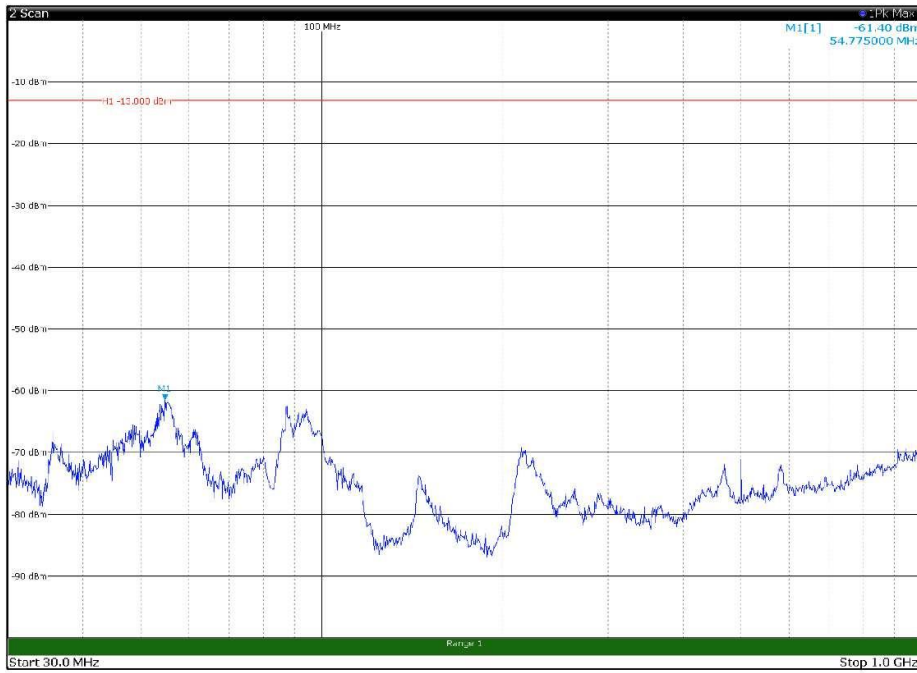

Channel: MIDDLE, Modulation: 64QAM,
BW=15MHz, Range: 18GHz - 22.5GHz, Polarization: Horizontal

Channel: MIDDLE, Modulation: 64QAM,
BW=15MHz, Range: 18GHz - 22.5GHz, Polarization: Vertical

Channel: TOP, Modulation: 64QAM,
BW=15MHz, Range: 30MHz - 1GHz, Polarization: Horizontal

Channel: TOP, Modulation: 64QAM,
BW=15MHz, Range: 30MHz - 1GHz, Polarization: Vertical

Channel: TOP, Modulation: 64QAM,
BW=15MHz, Range: 1GHz - 18GHz, Polarization: Horizontal

Channel: TOP, Modulation: 64QAM,
BW=15MHz, Range: 1GHz - 18GHz, Polarization: Vertical

Channel: TOP, Modulation: 64QAM,
BW=15MHz, Range: 18GHz - 22.5GHz, Polarization: Horizontal

Channel: TOP, Modulation: 64QAM,
BW=15MHz, Range: 18GHz - 22.5GHz, Polarization: Vertical

Channel: BOTTOM, Modulation: 256QAM,
BW=15MHz, Range: 30MHz - 1GHz, Polarization: Horizontal