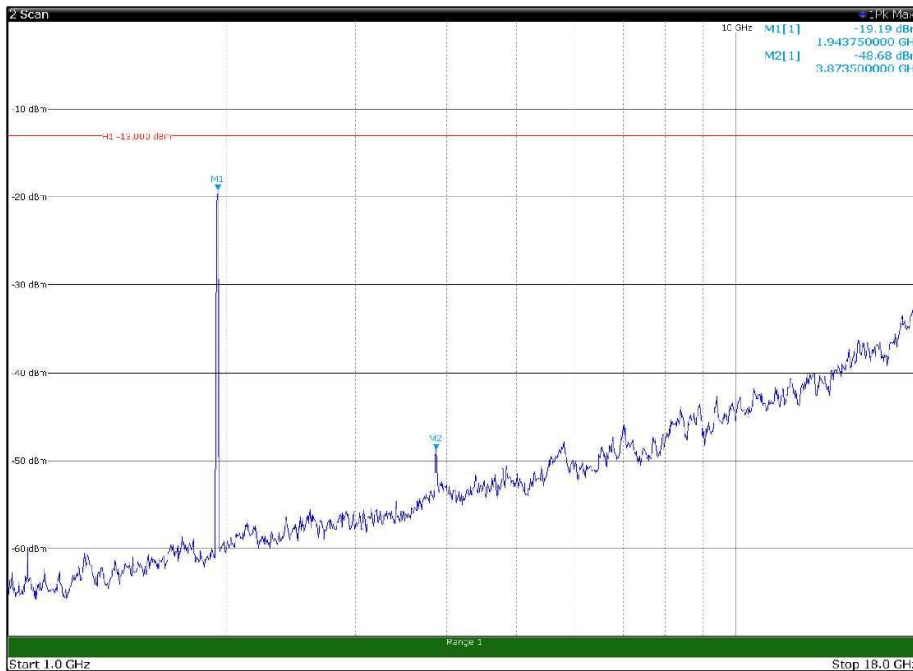

Channel: TOP, Modulation: QPSK,
BW=15MHz, Range: 30MHz - 1GHz, Polarization: Vertical

Channel: TOP, Modulation: QPSK,
BW=15MHz, Range: 1GHz - 18GHz, Polarization: Horizontal

Channel: TOP, Modulation: QPSK,
BW=15MHz, Range: 1GHz - 18GHz, Polarization: Vertical

Channel: TOP, Modulation: QPSK,
BW=15MHz, Range: 18GHz - 22.5GHz, Polarization: Horizontal

Channel: TOP, Modulation: QPSK,
BW=15MHz, Range: 18GHz - 22.5GHz, Polarization: Vertical

Channel: BOTTOM, Modulation: 16QAM,
 BW=15MHz, Range: 30MHz - 1GHz, Polarization: Horizontal

Channel: BOTTOM, Modulation: 16QAM,
 BW=15MHz, Range: 30MHz - 1GHz, Polarization: Vertical

Channel: BOTTOM, Modulation: 16QAM,
 BW=15MHz, Range: 1GHz - 18GHz, Polarization: Horizontal

Channel: BOTTOM, Modulation: 16QAM,
 BW=15MHz, Range: 1GHz - 18GHz, Polarization: Vertical

Channel: BOTTOM, Modulation: 16QAM,
BW=15MHz, Range: 18GHz - 22.5GHz, Polarization: Horizontal

Channel: BOTTOM, Modulation: 16QAM,
BW=15MHz, Range: 18GHz - 22.5GHz, Polarization: Vertical

Channel: MIDDLE, Modulation: 16QAM,
 BW=15MHz, Range: 30MHz - 1GHz, Polarization: Horizontal