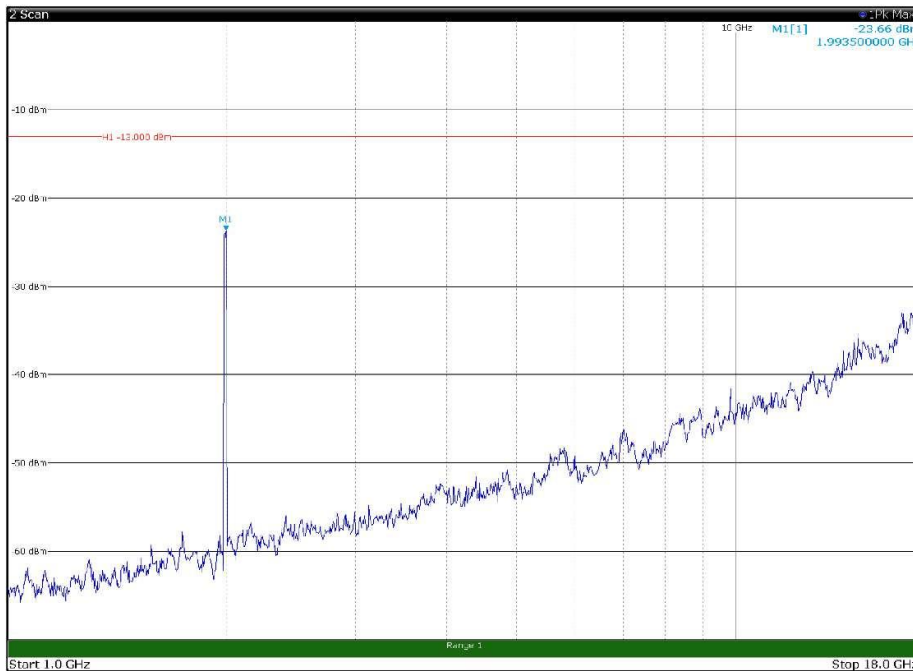

Channel: MIDDLE, Modulation: QPSK,
BW=15MHz, Range: 18GHz - 22.5GHz, Polarization: Horizontal

Channel: MIDDLE, Modulation: QPSK,
BW=15MHz, Range: 18GHz - 22.5GHz, Polarization: Vertical

Channel: TOP, Modulation: QPSK,
BW=15MHz, Range: 30MHz - 1GHz, Polarization: Horizontal

Channel: TOP, Modulation: QPSK,
BW=15MHz, Range: 30MHz - 1GHz, Polarization: Vertical

Channel: TOP, Modulation: QPSK,
BW=15MHz, Range: 1GHz - 18GHz, Polarization: Horizontal

Channel: TOP, Modulation: QPSK,
BW=15MHz, Range: 1GHz - 18GHz, Polarization: Vertical

Channel: TOP, Modulation: QPSK,
BW=15MHz, Range: 18GHz - 22.5GHz, Polarization: Horizontal

Channel: TOP, Modulation: QPSK,
BW=15MHz, Range: 18GHz - 22.5GHz, Polarization: Vertical

Channel: BOTTOM, Modulation: 16QAM,
 BW=15MHz, Range: 30MHz - 1GHz, Polarization: Horizontal