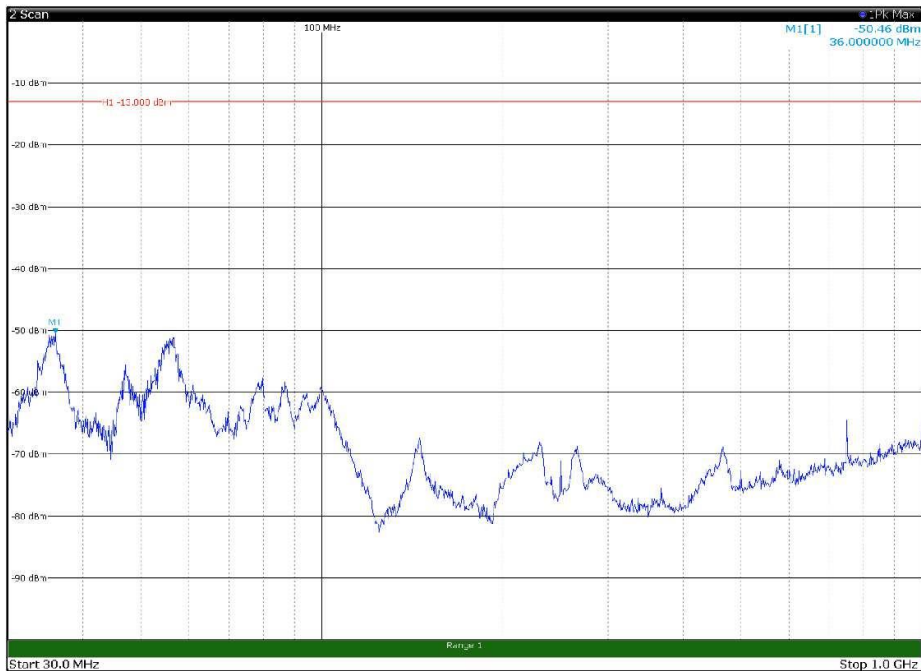

Channel: MIDDLE, Modulation: QPSK,
BW=15MHz, Range: 18GHz - 22.5GHz, Polarization: Horizontal

Channel: MIDDLE, Modulation: QPSK,
BW=15MHz, Range: 18GHz - 22.5GHz, Polarization: Vertical

Channel: TOP, Modulation: QPSK,
BW=15MHz, Range: 30MHz - 1GHz, Polarization: Horizontal

Channel: TOP, Modulation: QPSK,
BW=15MHz, Range: 30MHz - 1GHz, Polarization: Vertical

Channel: TOP, Modulation: QPSK,
BW=15MHz, Range: 1GHz - 18GHz, Polarization: Horizontal

Channel: TOP, Modulation: QPSK,
BW=15MHz, Range: 1GHz - 18GHz, Polarization: Vertical

Channel: TOP, Modulation: QPSK,
BW=15MHz, Range: 18GHz - 22.5GHz, Polarization: Horizontal

Channel: TOP, Modulation: QPSK,
BW=15MHz, Range: 18GHz - 22.5GHz, Polarization: Vertical

Channel: BOTTOM, Modulation: 16QAM,
 BW=15MHz, Range: 30MHz - 1GHz, Polarization: Horizontal

Channel: BOTTOM, Modulation: 16QAM,
 BW=15MHz, Range: 30MHz - 1GHz, Polarization: Vertical

Channel: BOTTOM, Modulation: 16QAM,
 BW=15MHz, Range: 1GHz - 18GHz, Polarization: Horizontal

Channel: BOTTOM, Modulation: 16QAM,
 BW=15MHz, Range: 1GHz - 18GHz, Polarization: Vertical