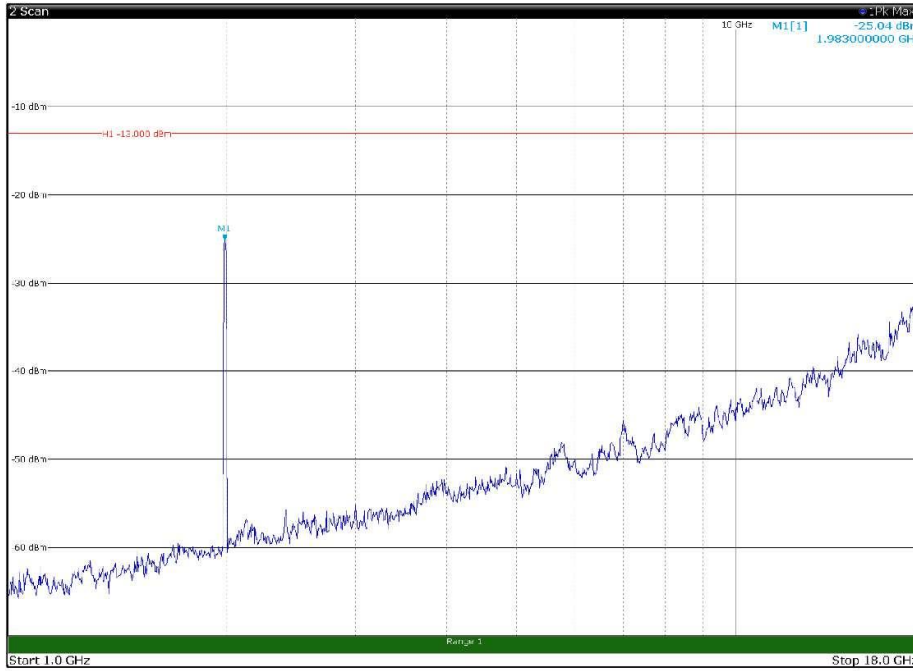

Channel: MIDDLE, Modulation: 16QAM,
 BW=15MHz, Range: 30MHz - 1GHz, Polarization: Vertical

Channel: MIDDLE, Modulation: 16QAM,
 BW=15MHz, Range: 1GHz - 18GHz, Polarization: Horizontal

Channel: MIDDLE, Modulation: 16QAM,
 BW=15MHz, Range: 1GHz - 18GHz, Polarization: Vertical

Channel: MIDDLE, Modulation: 16QAM,
BW=15MHz, Range: 18GHz - 22.5GHz, Polarization: Horizontal

Channel: MIDDLE, Modulation: 16QAM,
BW=15MHz, Range: 18GHz - 22.5GHz, Polarization: Vertical

Channel: TOP, Modulation: 16QAM,
 BW=15MHz, Range: 30MHz - 1GHz, Polarization: Horizontal

Channel: TOP, Modulation: 16QAM,
 BW=15MHz, Range: 30MHz - 1GHz, Polarization: Vertical

Channel: TOP, Modulation: 16QAM,
BW=15MHz, Range: 1GHz - 18GHz, Polarization: Horizontal

Channel: TOP, Modulation: 16QAM,
BW=15MHz, Range: 1GHz - 18GHz, Polarization: Vertical

Channel: TOP, Modulation: 16QAM,
BW=15MHz, Range: 18GHz - 22.5GHz, Polarization: Horizontal

Channel: TOP, Modulation: 16QAM,
BW=15MHz, Range: 18GHz - 22.5GHz, Polarization: Vertical

Channel: BOTTOM, Modulation: 64QAM,
BW=15MHz, Range: 30MHz - 1GHz, Polarization: Horizontal