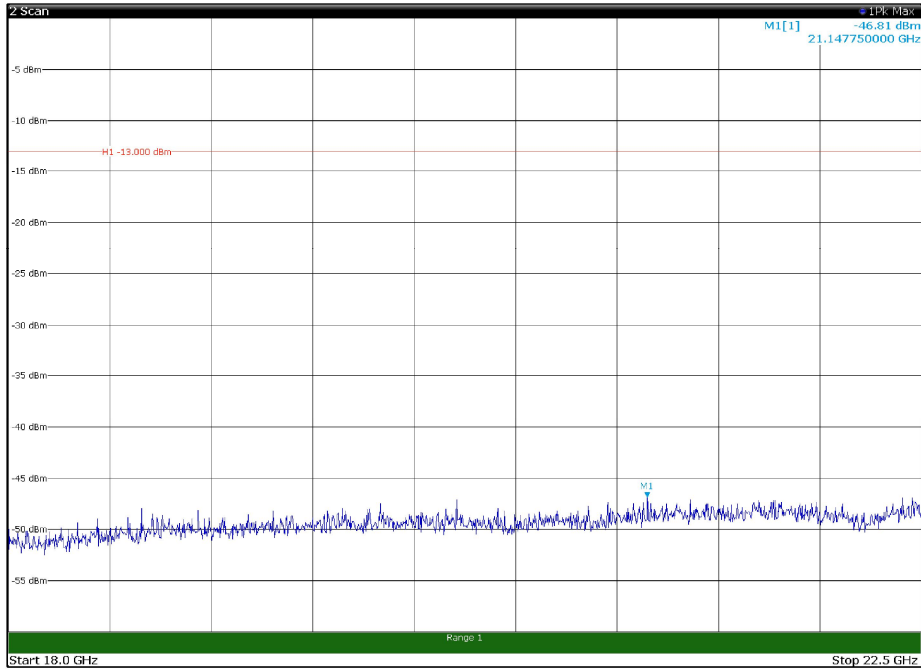

Channel: MIDDLE, Modulation: 64QAM,
BW=15MHz, Range: 18GHz - 22.5GHz, Polarization: Horizontal

Channel: MIDDLE, Modulation: 64QAM,
BW=15MHz, Range: 18GHz - 22.5GHz, Polarization: Vertical

Channel: TOP, Modulation: 64QAM,
BW=15MHz, Range: 30MHz - 1GHz, Polarization: Horizontal

Channel: TOP, Modulation: 64QAM,
BW=15MHz, Range: 30MHz - 1GHz, Polarization: Vertical

Channel: TOP, Modulation: 64QAM,
BW=15MHz, Range: 1GHz - 18GHz, Polarization: Horizontal

Channel: TOP, Modulation: 64QAM,
BW=15MHz, Range: 1GHz - 18GHz, Polarization: Vertical