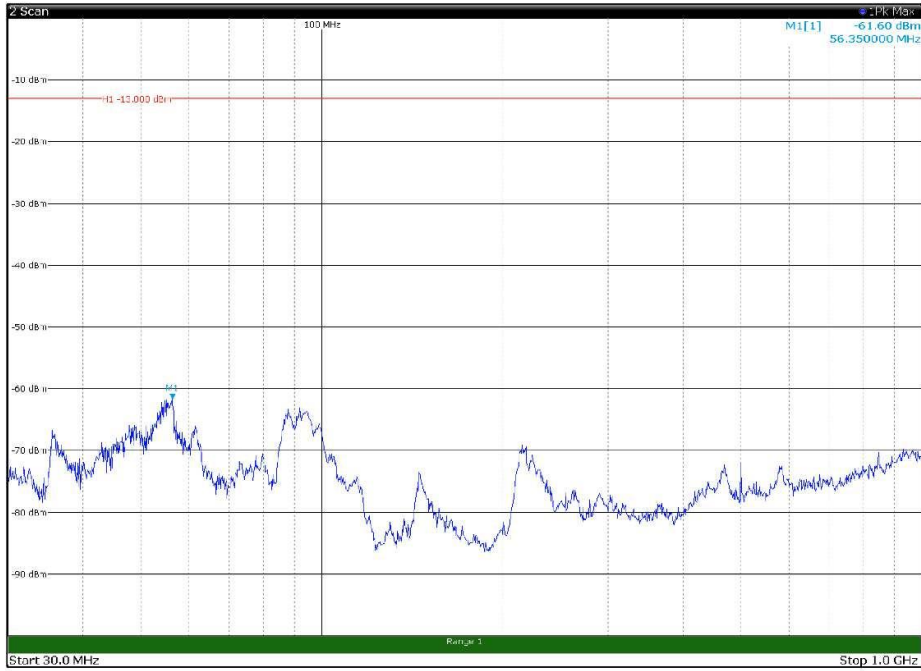

Channel: MIDDLE, Modulation: QPSK,
BW=15MHz, Range: 18GHz - 22.5GHz, Polarization: Horizontal

Channel: MIDDLE, Modulation: QPSK,
BW=15MHz, Range: 18GHz - 22.5GHz, Polarization: Vertical

Channel: TOP, Modulation: QPSK,
BW=15MHz, Range: 30MHz - 1GHz, Polarization: Horizontal

Channel: TOP, Modulation: QPSK,
BW=15MHz, Range: 30MHz - 1GHz, Polarization: Vertical

Channel: TOP, Modulation: QPSK,
BW=15MHz, Range: 1GHz - 18GHz, Polarization: Horizontal

Channel: TOP, Modulation: QPSK,
BW=15MHz, Range: 1GHz - 18GHz, Polarization: Vertical

Channel: TOP, Modulation: QPSK,
BW=15MHz, Range: 18GHz - 22.5GHz, Polarization: Horizontal

Channel: TOP, Modulation: QPSK,
BW=15MHz, Range: 18GHz - 22.5GHz, Polarization: Vertical

Channel: BOTTOM, Modulation: 16QAM,
 BW=15MHz, Range: 30MHz - 1GHz, Polarization: Horizontal

Channel: BOTTOM, Modulation: 16QAM,
 BW=15MHz, Range: 30MHz - 1GHz, Polarization: Vertical

Channel: BOTTOM, Modulation: 16QAM,
 BW=15MHz, Range: 1GHz - 18GHz, Polarization: Horizontal

Channel: BOTTOM, Modulation: 16QAM,
 BW=15MHz, Range: 1GHz - 18GHz, Polarization: Vertical