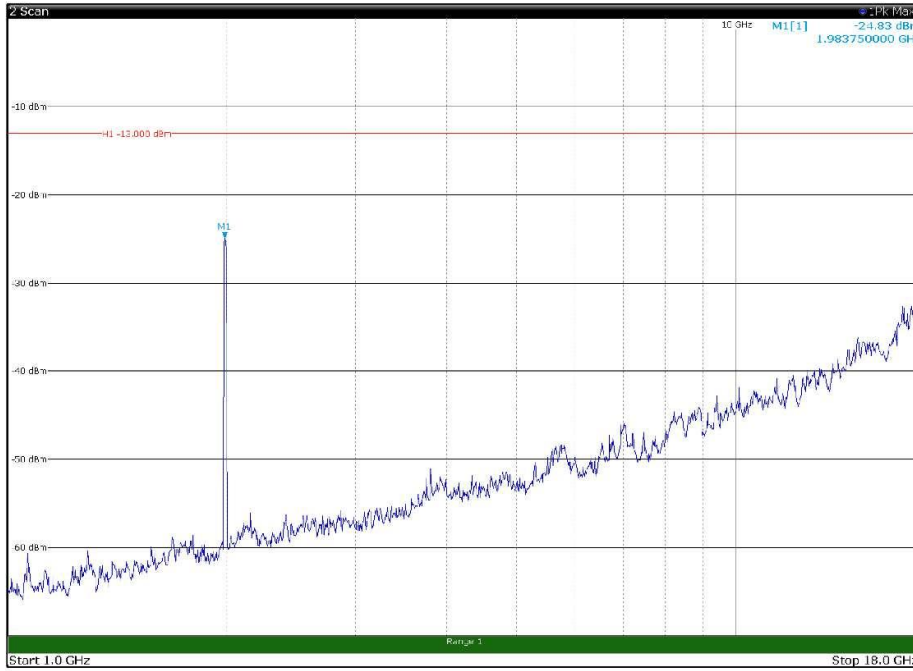

Channel: MIDDLE, Modulation: QPSK,
BW=15MHz, Range: 18GHz - 22.5GHz, Polarization: Horizontal

Channel: MIDDLE, Modulation: QPSK,
BW=15MHz, Range: 18GHz - 22.5GHz, Polarization: Vertical

Channel: TOP, Modulation: QPSK,
BW=15MHz, Range: 30MHz - 1GHz, Polarization: Horizontal

Channel: TOP, Modulation: QPSK,
BW=15MHz, Range: 30MHz - 1GHz, Polarization: Vertical

Channel: TOP, Modulation: QPSK,
BW=15MHz, Range: 1GHz - 18GHz, Polarization: Horizontal

Channel: TOP, Modulation: QPSK,
BW=15MHz, Range: 1GHz - 18GHz, Polarization: Vertical

Channel: TOP, Modulation: QPSK,
BW=15MHz, Range: 18GHz - 22.5GHz, Polarization: Horizontal

Channel: TOP, Modulation: QPSK,
BW=15MHz, Range: 18GHz - 22.5GHz, Polarization: Vertical

Channel: BOTTOM, Modulation: 16QAM,
 BW=15MHz, Range: 30MHz - 1GHz, Polarization: Horizontal