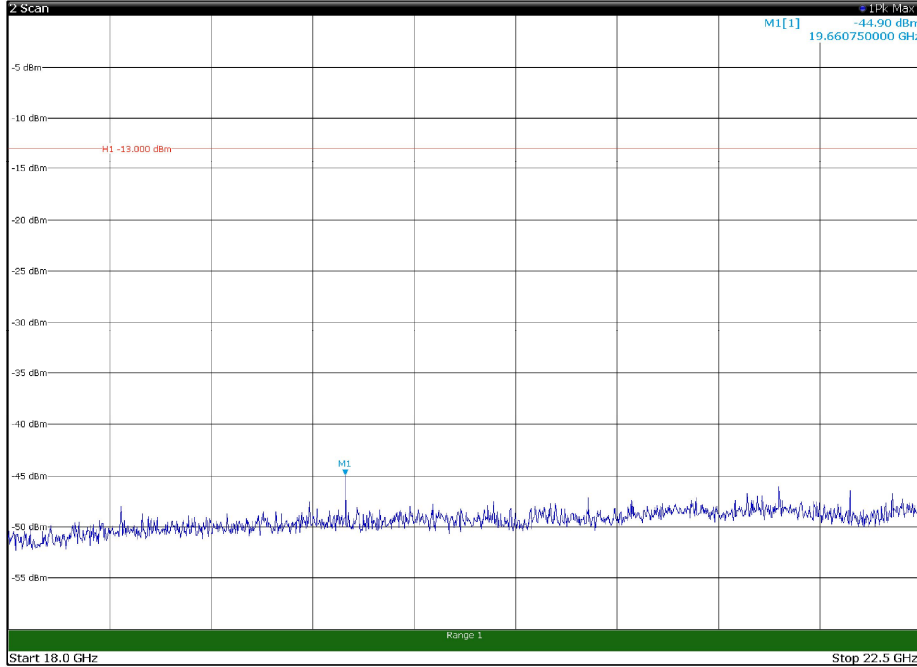

Channel: MIDDLE, Modulation: 64QAM,
BW=15MHz, Range: 30MHz - 1GHz, Polarization: Vertical

Channel: MIDDLE, Modulation: 64QAM,
 BW=15MHz, Range: 1GHz - 18GHz, Polarization: Horizontal

Channel: MIDDLE, Modulation: 64QAM,
 BW=15MHz, Range: 1GHz - 18GHz, Polarization: Vertical

Channel: MIDDLE, Modulation: 64QAM,
BW=15MHz, Range: 18GHz - 22.5GHz, Polarization: Horizontal

Channel: MIDDLE, Modulation: 64QAM,
BW=15MHz, Range: 18GHz - 22.5GHz, Polarization: Vertical

Channel: TOP, Modulation: 64QAM,
BW=15MHz, Range: 30MHz - 1GHz, Polarization: Horizontal