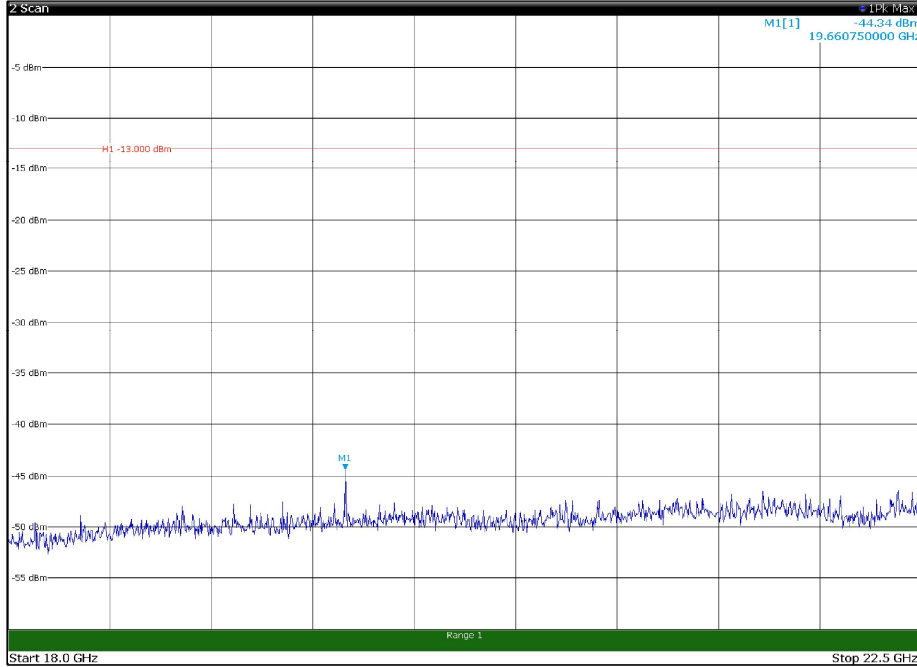

Channel: MIDDLE, Modulation: 16QAM,
 BW=15MHz, Range: 30MHz - 1GHz, Polarization: Vertical

Channel: MIDDLE, Modulation: 16QAM,
 BW=15MHz, Range: 1GHz - 18GHz, Polarization: Horizontal

Channel: MIDDLE, Modulation: 16QAM,
 BW=15MHz, Range: 1GHz - 18GHz, Polarization: Vertical

Channel: MIDDLE, Modulation: 16QAM,
BW=15MHz, Range: 18GHz - 22.5GHz, Polarization: Horizontal

Channel: MIDDLE, Modulation: 16QAM,
BW=15MHz, Range: 18GHz - 22.5GHz, Polarization: Vertical

Channel: TOP, Modulation: 16QAM,
 BW=15MHz, Range: 30MHz - 1GHz, Polarization: Horizontal