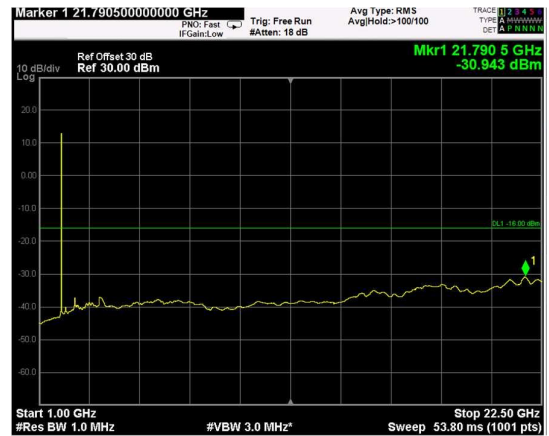

Channel: MIDDLE, Modulation: 16QAM, BW=20MHz, Range: Upper