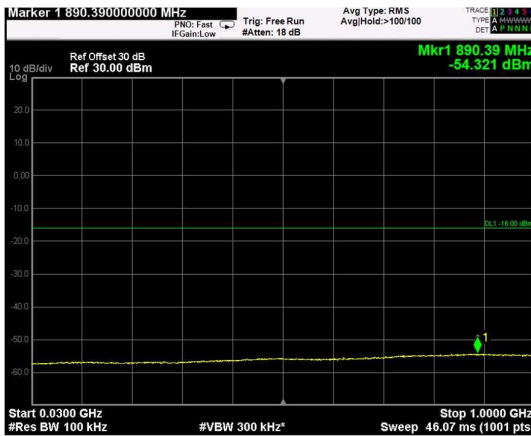

Channel: MIDDLE, Modulation: 16QAM, BW=20MHz, Range: Lower