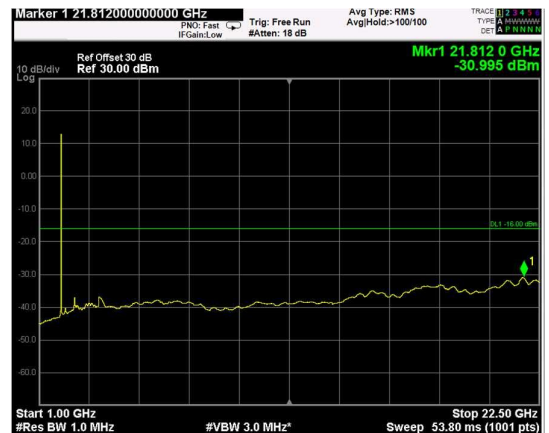

Channel: TOP, Modulation: 256QAM, BW=15MHz, Range: Upper