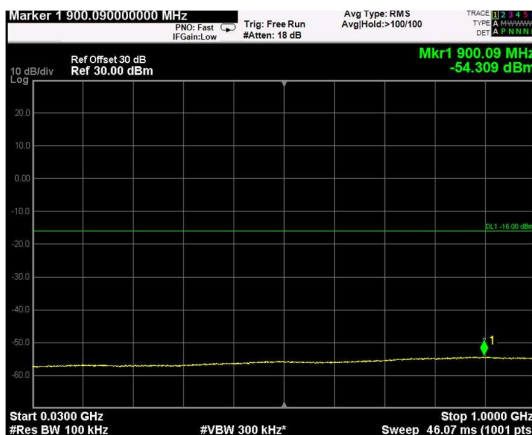

Channel: BOTTOM, Modulation: 16QAM,  
BW=15MHz, Range: Lower

Channel: BOTTOM, Modulation: 16QAM,  
BW=15MHz, Range: Upper

Channel: MIDDLE, Modulation: 16QAM,  
BW=15MHz, Range: Lower

Channel: MIDDLE, Modulation: 16QAM,  
BW=15MHz, Range: Upper