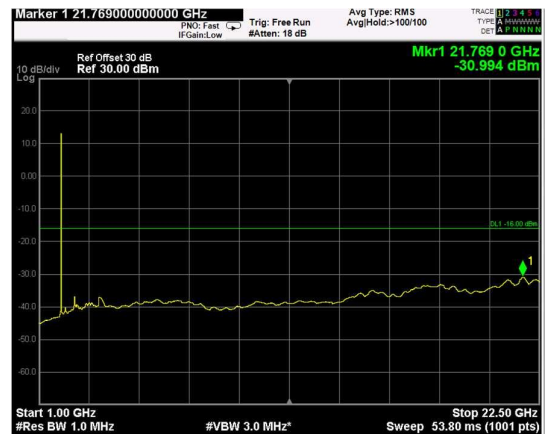

Channel: TOP, Modulation: QPSK, BW=20MHz, Range: Upper