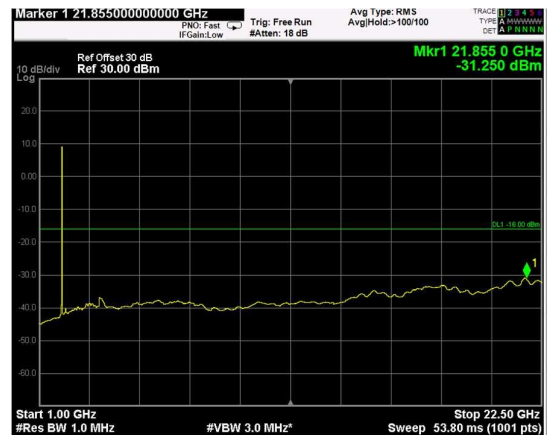

Channel: TOP, Modulation: 16QAM, BW=5MHz, Range: Upper