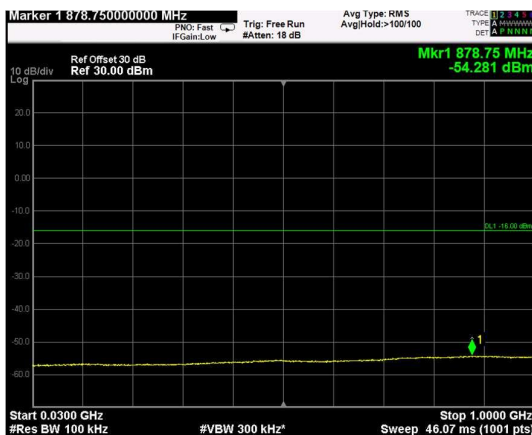

Channel: TOP, Modulation: 64QAM, BW=5MHz, Range: Lower