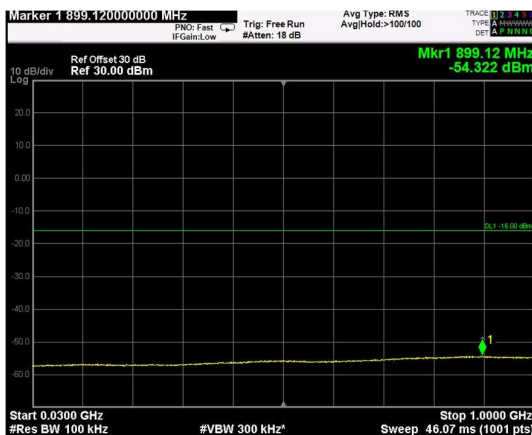

Channel: TOP, Modulation: 64QAM, BW=15MHz, Range: Lower