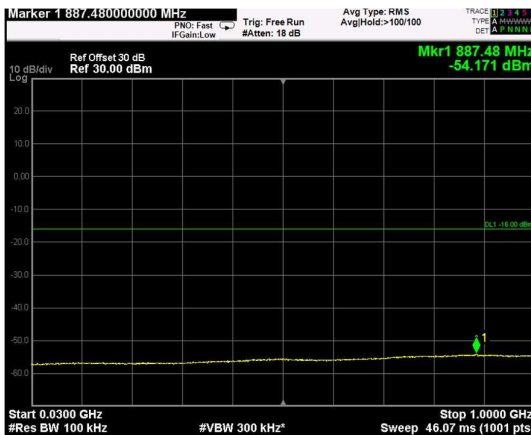

Channel: BOTTOM, Modulation: 16QAM, BW=5MHz, Range: Lower

Channel: BOTTOM, Modulation: 16QAM, BW=5MHz, Range: Upper

Channel: MIDDLE, Modulation: 16QAM, BW=5MHz, Range: Lower

Channel: MIDDLE, Modulation: 16QAM, BW=5MHz, Range: Upper