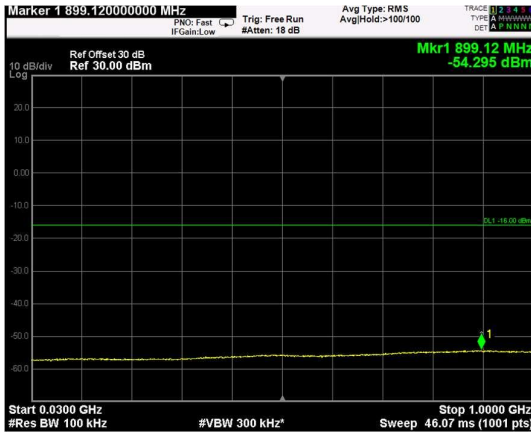

Channel: BOTTOM, Modulation: 64QAM, BW=20MHz, Range: Lower