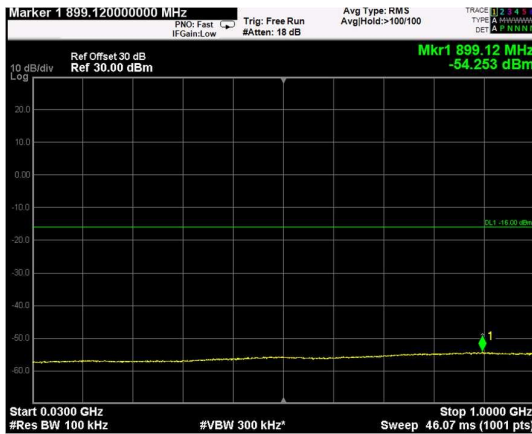

Channel: BOTTOM, Modulation: 64QAM, BW=10MHz, Range: Lower

Channel: BOTTOM, Modulation: 64QAM, BW=10MHz, Range: Upper

Channel: MIDDLE, Modulation: 64QAM, BW=10MHz, Range: Lower

Channel: MIDDLE, Modulation: 64QAM, BW=10MHz, Range: Upper