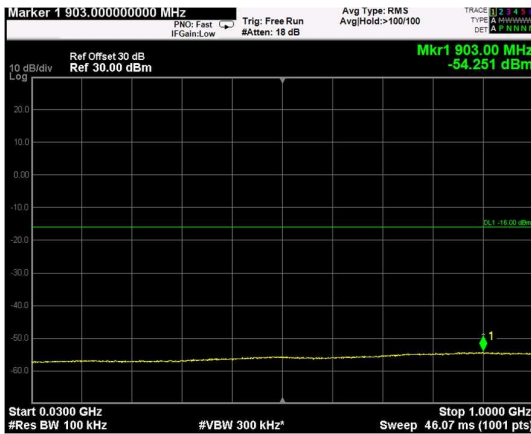

Channel: MIDDLE, Modulation: 256QAM, BW=20MHz, Range: Lower