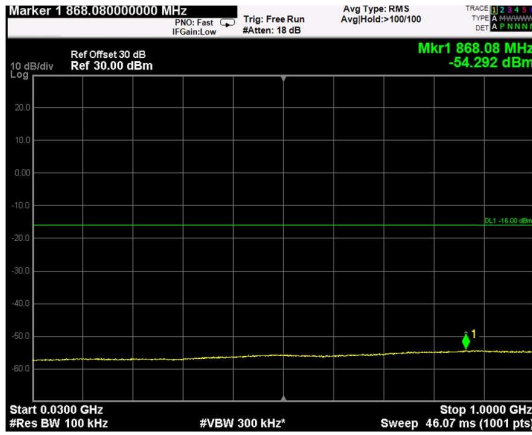

Channel: MIDDLE, Modulation: QPSK,  
BW=15MHz, Range: Lower

Channel: MIDDLE, Modulation: QPSK,  
BW=15MHz, Range: Upper

Channel: TOP, Modulation: QPSK,  
BW=15MHz, Range: Lower

Channel: TOP, Modulation: QPSK,  
BW=15MHz, Range: Upper