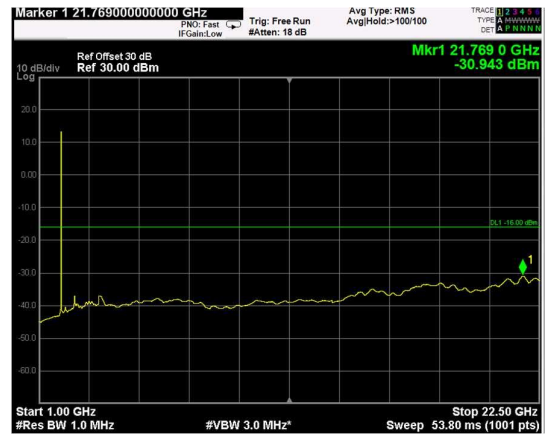

Channel: MIDDLE, Modulation: 64QAM, BW=15MHz, Range: Upper