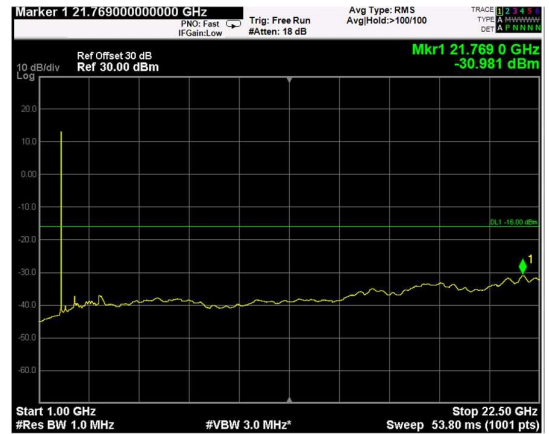

Channel: MIDDLE, Modulation: QPSK, BW=20MHz, Range: Upper