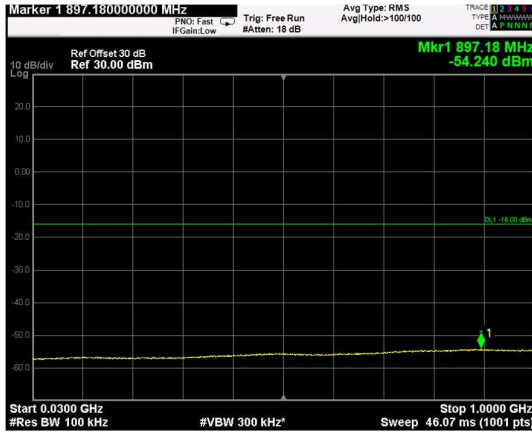

RF PORT 2

Channel: BOTTOM, Modulation: QPSK, BW=5MHz, Range: Lower