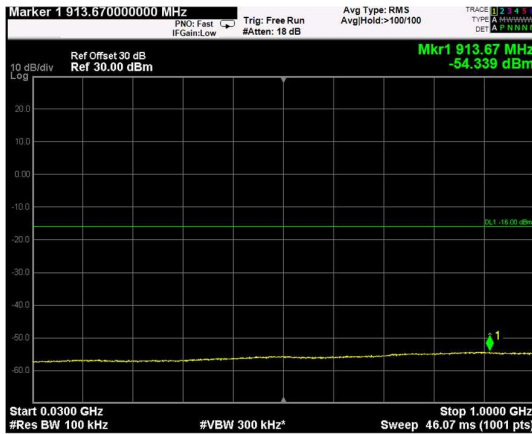

Channel: TOP, Modulation: 256QAM, BW=15MHz, Range: Lower

Channel: TOP, Modulation: 256QAM, BW=15MHz, Range: Upper

Channel: BOTTOM, Modulation: QPSK, BW=20MHz, Range: Lower

Channel: BOTTOM, Modulation: QPSK, BW=20MHz, Range: Upper