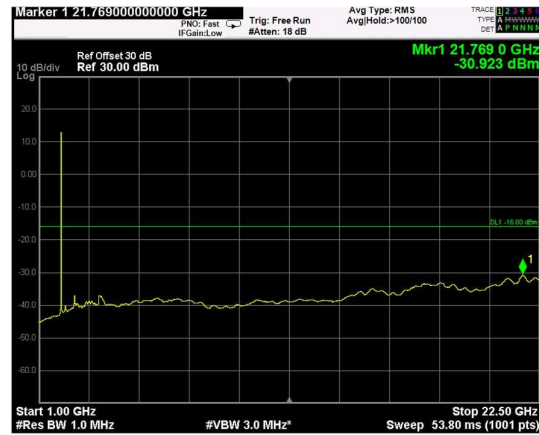

Channel: TOP, Modulation: 64QAM, BW=10MHz, Range: Lower

Channel: TOP, Modulation: 64QAM, BW=10MHz, Range: Upper

Channel: BOTTOM, Modulation: QPSK,  
BW=15MHz, Range: Lower

Channel: BOTTOM, Modulation: QPSK,  
BW=15MHz, Range: Upper