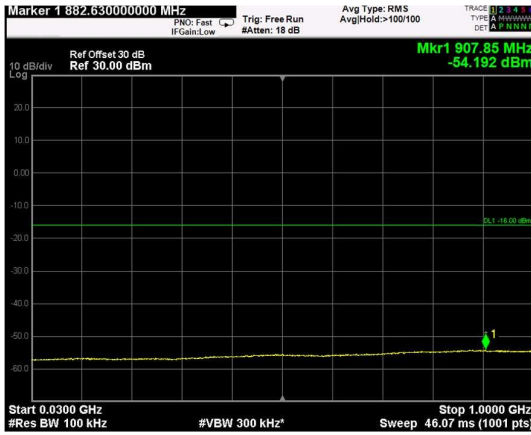

Channel: MIDDLE, Modulation: QPSK, BW=5MHz, Range: Lower

Channel: MIDDLE, Modulation: QPSK, BW=5MHz, Range: Upper

Channel: TOP, Modulation: QPSK, BW=5MHz, Range: Lower

Channel: TOP, Modulation: QPSK, BW=5MHz, Range: Upper