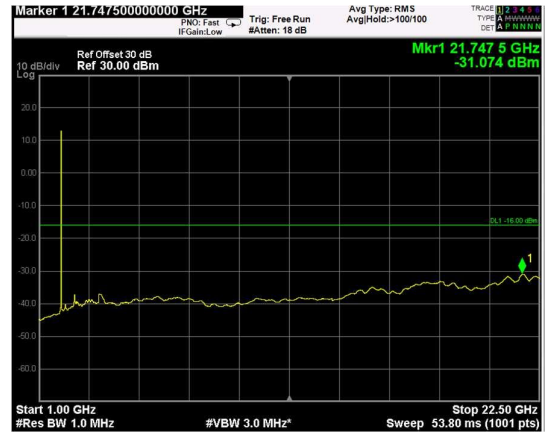

Channel: BOTTOM, Modulation: 256QAM, BW=20MHz, Range: Upper