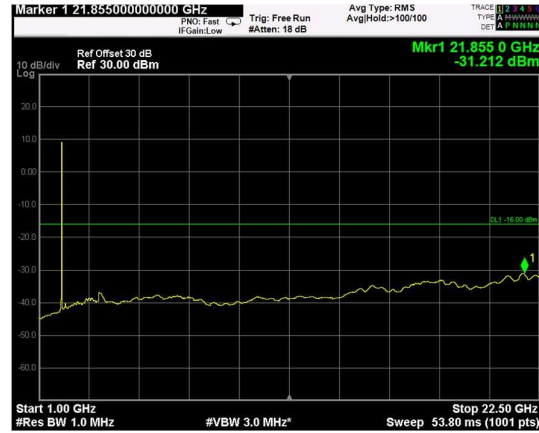

Channel: TOP, Modulation: 256QAM, BW=20MHz, Range: Lower

Channel: TOP, Modulation: 256QAM, BW=20MHz, Range: Upper

RF PORT 2

Channel: BOTTOM, Modulation: QPSK, BW=5MHz, Range: Lower

Channel: BOTTOM, Modulation: QPSK, BW=5MHz, Range: Upper