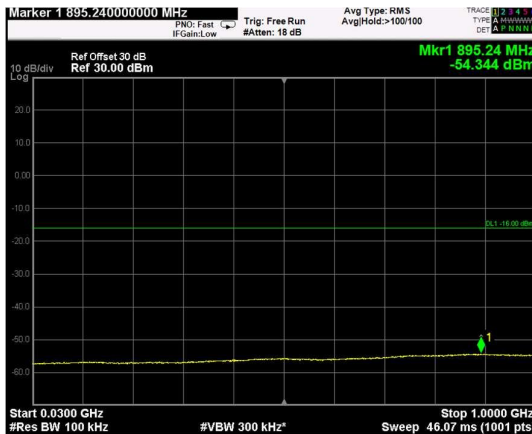

Channel: MIDDLE, Modulation: 16QAM,
BW=15MHz, Range: Lower