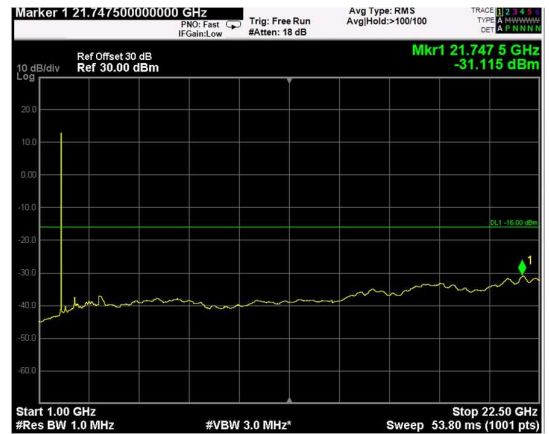

Channel: MIDDLE, Modulation: 256QAM, BW=20MHz, Range: Upper