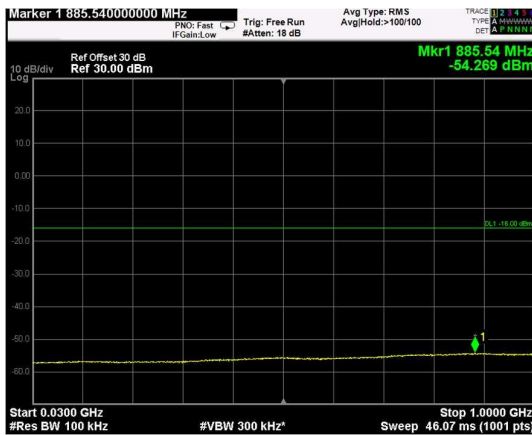

Channel: TOP, Modulation: 256QAM, BW=20MHz, Range: Lower

Channel: TOP, Modulation: 256QAM, BW=20MHz, Range: Upper

RF PORT 2

Channel: BOTTOM, Modulation: QPSK, BW=5MHz, Range: Lower

Channel: BOTTOM, Modulation: QPSK, BW=5MHz, Range: Upper