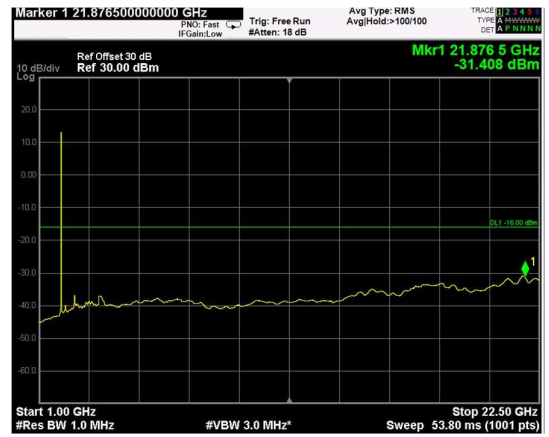

Channel: BOTTOM, Modulation: 64QAM, BW=10MHz, Range: Lower

Channel: BOTTOM, Modulation: 64QAM, BW=10MHz, Range: Upper

Channel: MIDDLE, Modulation: 64QAM, BW=10MHz, Range: Lower

Channel: MIDDLE, Modulation: 64QAM, BW=10MHz, Range: Upper

Channel: TOP, Modulation: 64QAM, BW=10MHz, Range: Lower

Channel: TOP, Modulation: 64QAM, BW=10MHz, Range: Upper

Channel: BOTTOM, Modulation: QPSK,  
BW=15MHz, Range: Lower

Channel: BOTTOM, Modulation: QPSK,  
BW=15MHz, Range: Upper