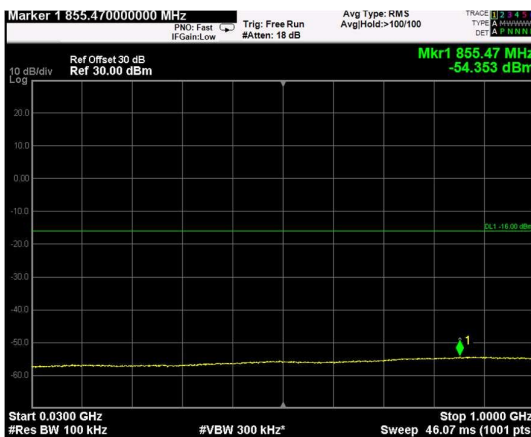

Channel: BOTTOM, Modulation: 16QAM, BW=20MHz, Range: Lower

Channel: BOTTOM, Modulation: 16QAM, BW=20MHz, Range: Upper

Channel: MIDDLE, Modulation: 16QAM, BW=20MHz, Range: Lower

Channel: MIDDLE, Modulation: 16QAM, BW=20MHz, Range: Upper