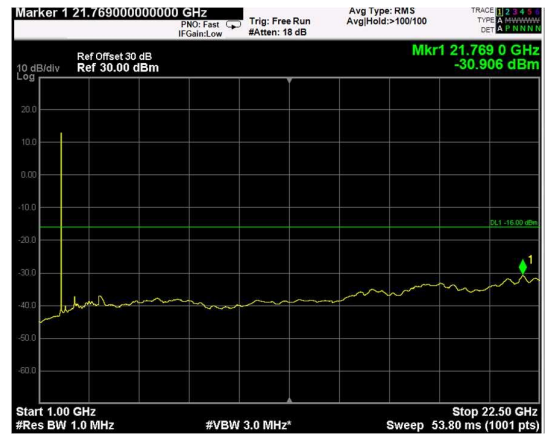

Channel: MIDDLE, Modulation: 64QAM, BW=20MHz, Range: Upper