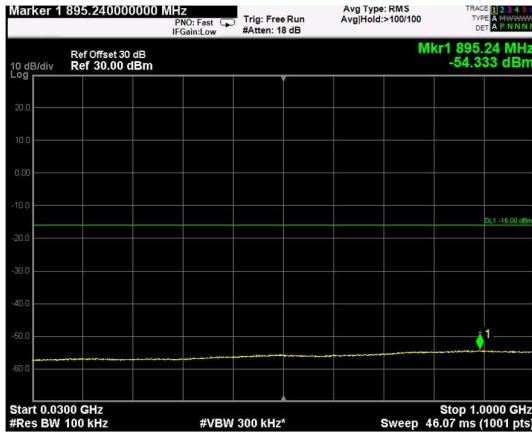

Channel: BOTTOM, Modulation: 16QAM,  
BW=15MHz, Range: Lower

Channel: BOTTOM, Modulation: 16QAM,  
BW=15MHz, Range: Upper

Channel: MIDDLE, Modulation: 16QAM,  
BW=15MHz, Range: Lower

Channel: MIDDLE, Modulation: 16QAM,  
BW=15MHz, Range: Upper

Channel: TOP, Modulation: 16QAM,  
BW=15MHz, Range: Lower

Channel: TOP, Modulation: 16QAM,  
BW=15MHz, Range: Upper

Channel: BOTTOM, Modulation: 64QAM, BW=15MHz, Range: Lower

Channel: BOTTOM, Modulation: 64QAM, BW=15MHz, Range: Upper