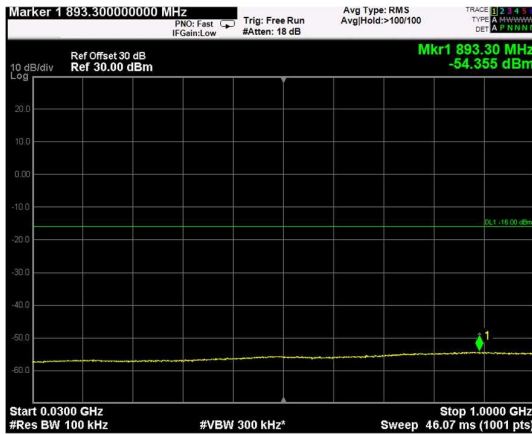

Channel: BOTTOM, Modulation: 64QAM, BW=10MHz, Range: Lower

Channel: BOTTOM, Modulation: 64QAM, BW=10MHz, Range: Upper

Channel: MIDDLE, Modulation: 64QAM, BW=10MHz, Range: Lower

Channel: MIDDLE, Modulation: 64QAM, BW=10MHz, Range: Upper

Channel: TOP, Modulation: 64QAM, BW=10MHz, Range: Lower

Channel: TOP, Modulation: 64QAM, BW=10MHz, Range: Upper

Channel: BOTTOM, Modulation: QPSK,  
BW=15MHz, Range: Lower

Channel: BOTTOM, Modulation: QPSK,  
BW=15MHz, Range: Upper