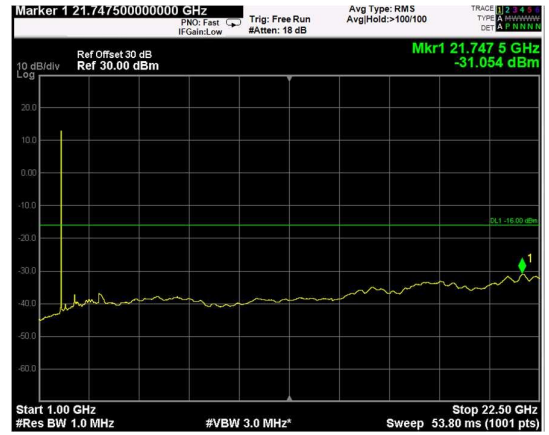

Channel: BOTTOM, Modulation: 16QAM,
BW=15MHz, Range: Upper