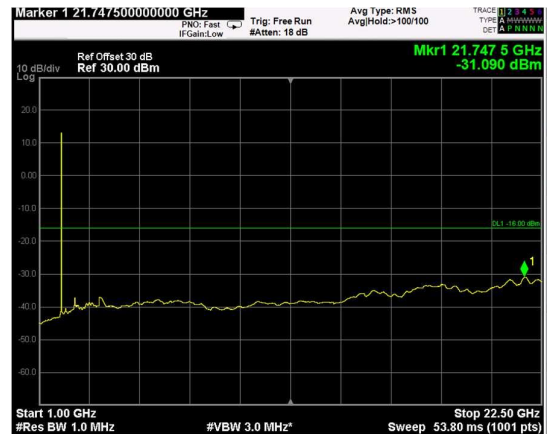

Channel: MIDDLE, Modulation: 16QAM,
BW=15MHz, Range: Upper