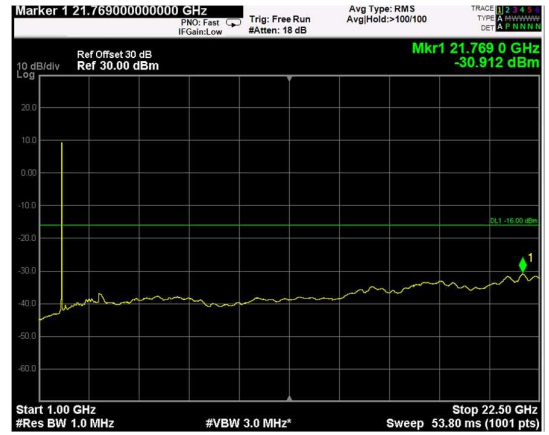

Channel: BOTTOM, Modulation: 16QAM, BW=5MHz, Range: Upper