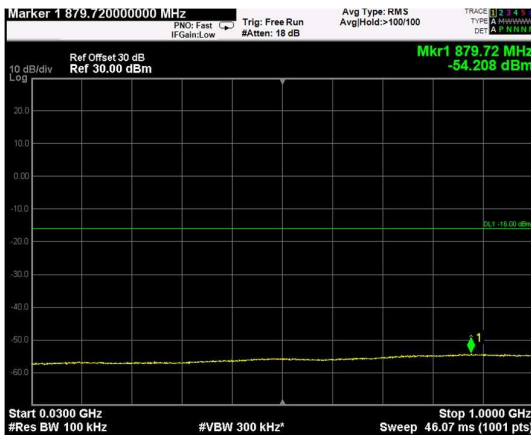

Channel: TOP, Modulation: 64QAM, BW=20MHz, Range: Lower