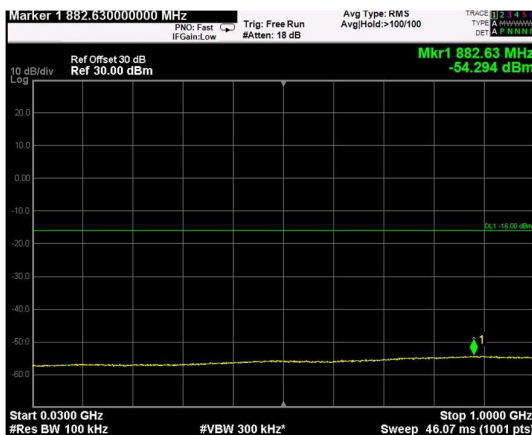

Channel: BOTTOM, Modulation: 64QAM, BW=10MHz, Range: Lower

Channel: BOTTOM, Modulation: 64QAM, BW=10MHz, Range: Upper

Channel: MIDDLE, Modulation: 64QAM, BW=10MHz, Range: Lower

Channel: MIDDLE, Modulation: 64QAM, BW=10MHz, Range: Upper

Channel: TOP, Modulation: 64QAM, BW=10MHz, Range: Lower

Channel: TOP, Modulation: 64QAM, BW=10MHz, Range: Upper

Channel: BOTTOM, Modulation: QPSK,  
BW=15MHz, Range: Lower

Channel: BOTTOM, Modulation: QPSK,  
BW=15MHz, Range: Upper