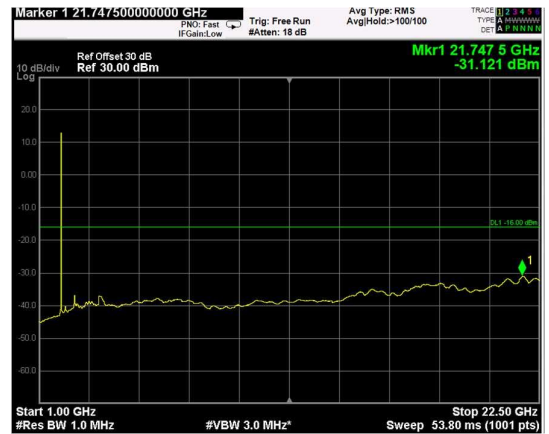

Channel: MIDDLE, Modulation: 256QAM, BW=15MHz, Range: Upper