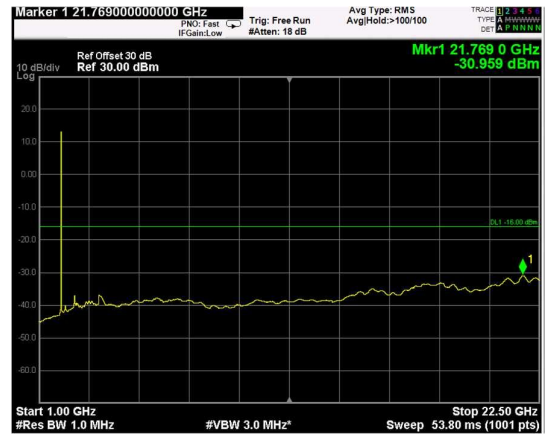

Channel: BOTTOM, Modulation: QPSK, BW=20MHz, Range: Upper