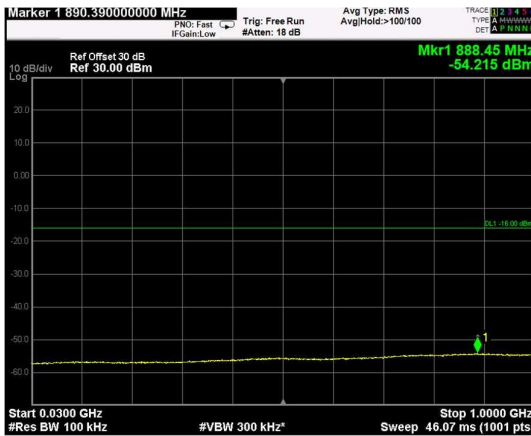

Channel: MIDDLE, Modulation: 16QAM, BW=5MHz, Range: Lower