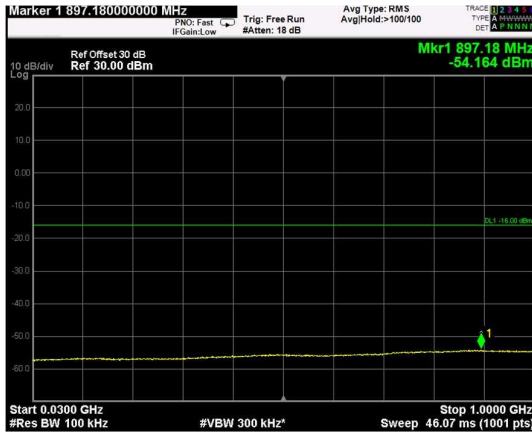

Channel: BOTTOM, Modulation: 64QAM, BW=5MHz, Range: Lower