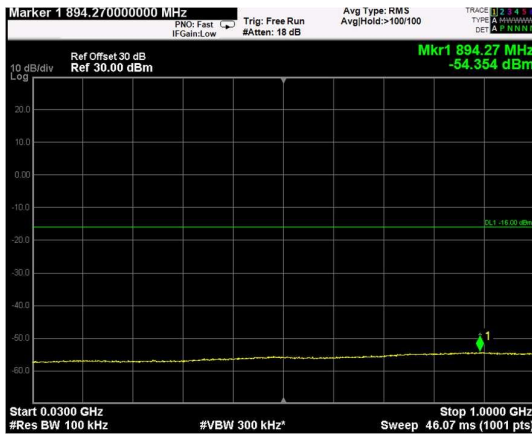

Channel: TOP, Modulation: 16QAM,  
BW=15MHz, Range: Lower

Channel: TOP, Modulation: 16QAM,  
BW=15MHz, Range: Upper

Channel: BOTTOM, Modulation: 64QAM, BW=15MHz, Range: Lower

Channel: BOTTOM, Modulation: 64QAM, BW=15MHz, Range: Upper