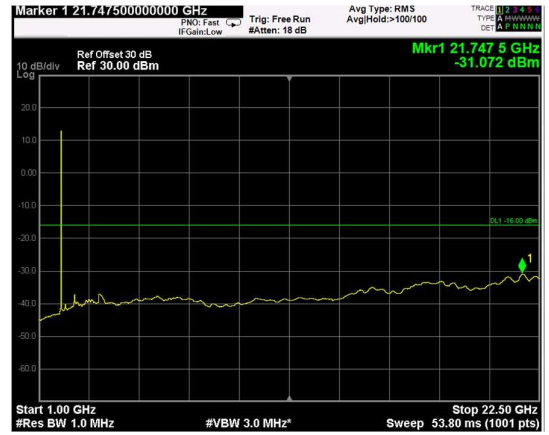

Channel: BOTTOM, Modulation: 256QAM, BW=15MHz, Range: Upper