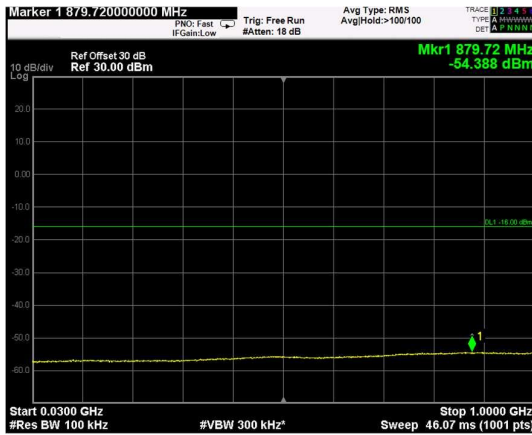

Channel: BOTTOM, Modulation: QPSK, BW=20MHz, Range: Lower