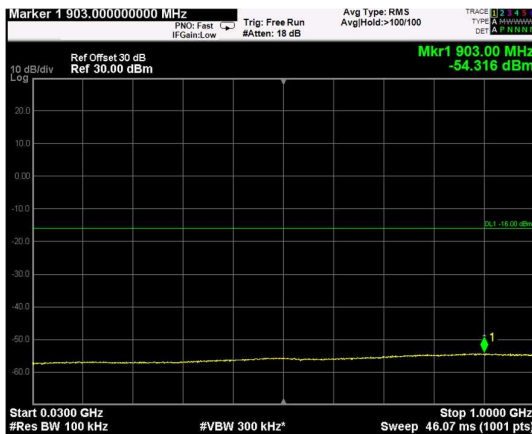

Channel: TOP, Modulation: QPSK,
BW=15MHz, Range: Lower