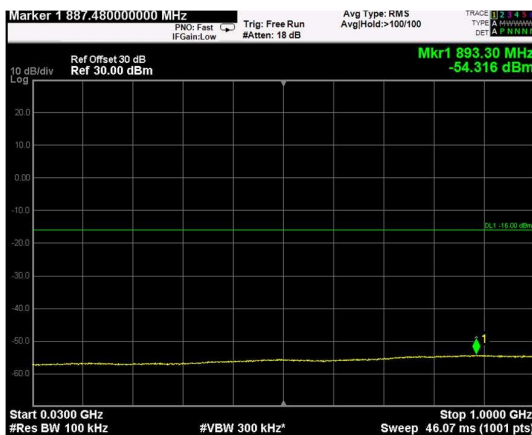

Channel: TOP, Modulation: QPSK, BW=5MHz, Range: Lower