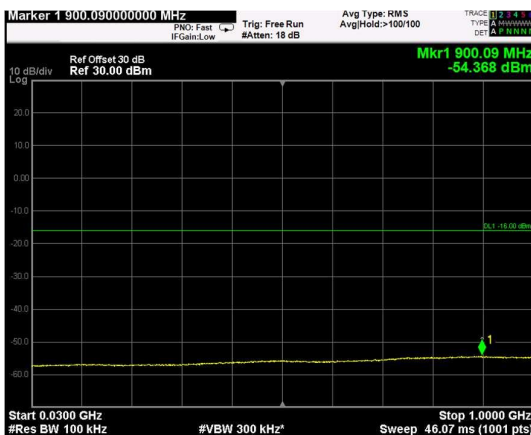

Channel: BOTTOM, Modulation: 256QAM, BW=20MHz, Range: Lower

Channel: BOTTOM, Modulation: 256QAM, BW=20MHz, Range: Upper

Channel: MIDDLE, Modulation: 256QAM, BW=20MHz, Range: Lower

Channel: MIDDLE, Modulation: 256QAM, BW=20MHz, Range: Upper

Channel: TOP, Modulation: 256QAM, BW=20MHz, Range: Lower

Channel: TOP, Modulation: 256QAM, BW=20MHz, Range: Upper

RF PORT 2

Channel: BOTTOM, Modulation: QPSK, BW=5MHz, Range: Lower

Channel: BOTTOM, Modulation: QPSK, BW=5MHz, Range: Upper