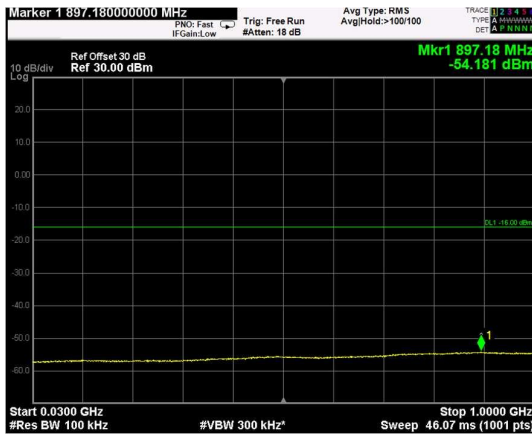

Channel: TOP, Modulation: 16QAM, BW=5MHz, Range: Lower

Channel: TOP, Modulation: 16QAM, BW=5MHz, Range: Upper

Channel: BOTTOM, Modulation: 64QAM, BW=5MHz, Range: Lower

Channel: BOTTOM, Modulation: 64QAM, BW=5MHz, Range: Upper