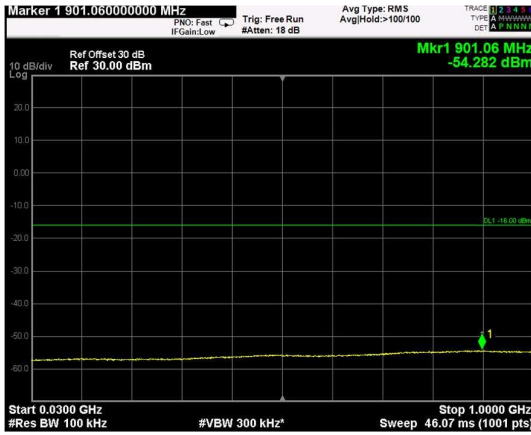

Channel: MIDDLE, Modulation: 64QAM, BW=20MHz, Range: Lower

Channel: MIDDLE, Modulation: 64QAM, BW=20MHz, Range: Upper

Channel: TOP, Modulation: 64QAM, BW=20MHz, Range: Lower

Channel: TOP, Modulation: 64QAM, BW=20MHz, Range: Upper