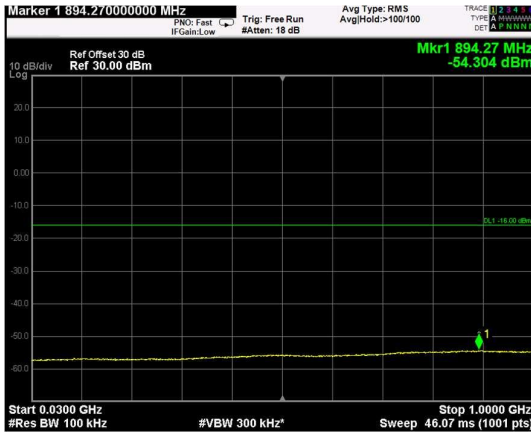

Channel: MIDDLE, Modulation: 64QAM, BW=15MHz, Range: Lower

Channel: MIDDLE, Modulation: 64QAM, BW=15MHz, Range: Upper

Channel: TOP, Modulation: 64QAM, BW=15MHz, Range: Lower

Channel: TOP, Modulation: 64QAM, BW=15MHz, Range: Upper