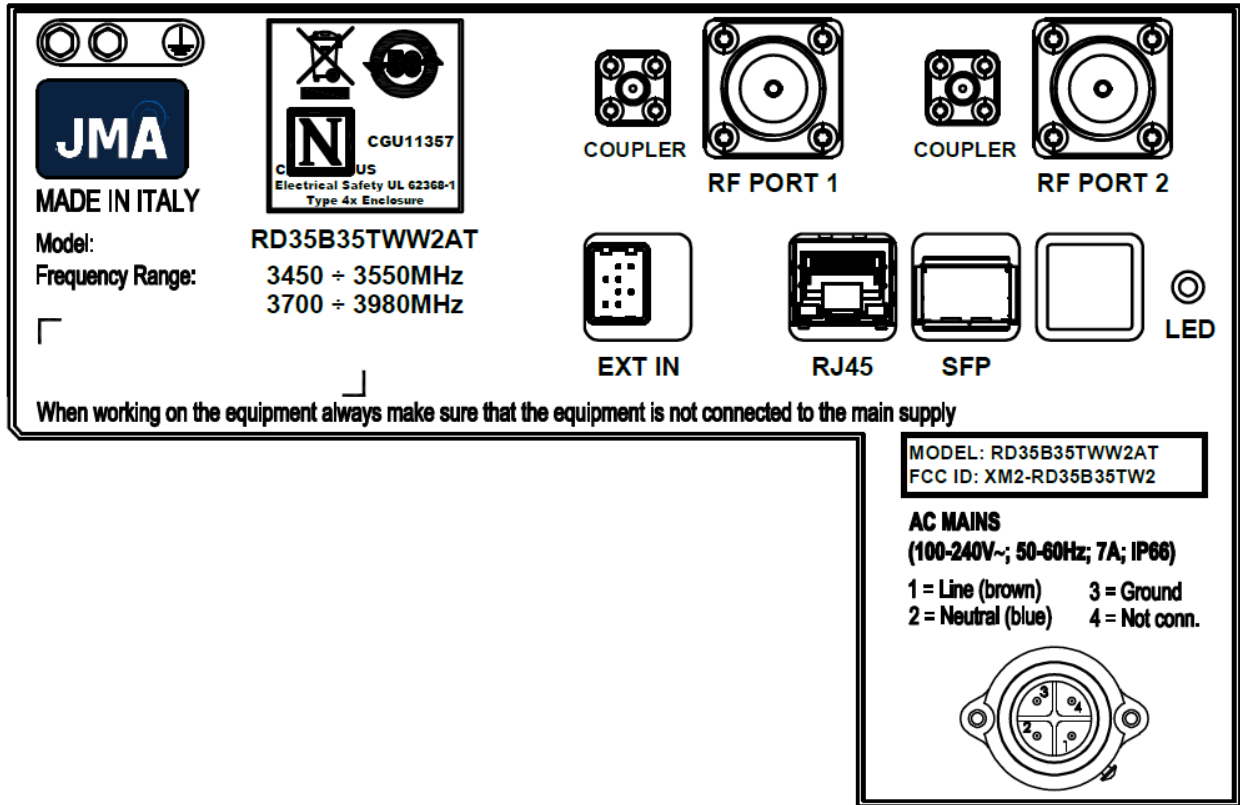

LABEL

WARNING. This is NOT a CONSUMER device.
 It is designed for installation by FCC LICENSEES and QUALIFIED INSTALLERS.
 You MUST have an FCC LICENSE or express consent of an FCC Licensee to operate this device. Unauthorized use may result in significant forfeiture penalties, including penalties in excess of \$100,000 for each continuing violation.