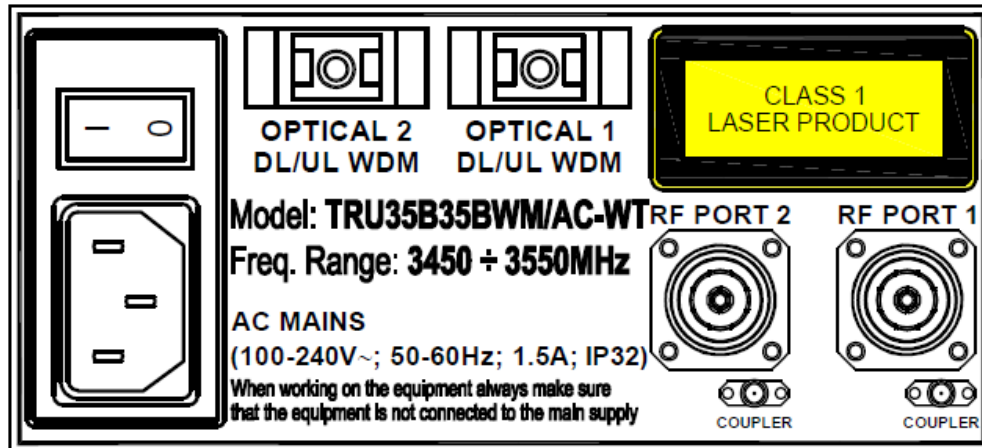

LABEL

WARNING. This is NOT a CONSUMER device.
 It is designed for installation by FCC LICENSEES and QUALIFIED INSTALLERS.
 You MUST have an FCC LICENSE or express consent of an FCC Licensee to operate this device.
 Unauthorized use may result in significant forfeiture penalties, including penalties in excess of
 \$100,000 for each continuing violation.