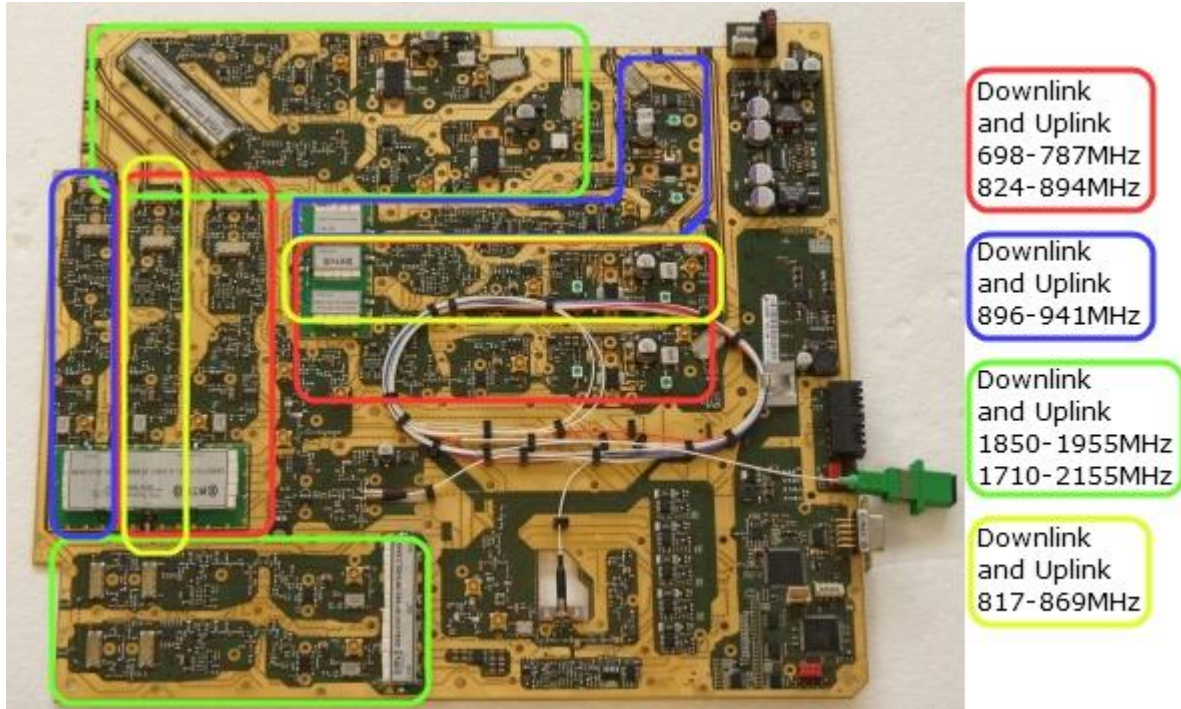

## INTERNAL COMPARATIVE PHOTOS

### INTERNAL PHOTO OF TRL7S8SC8A9S19AWAS

In this image, each colour represents a different section (band amplifier) on the new equipment. In the photos below, that represent previous and already tested equipment, you can see the same section highlighted with the same colour of the photo above.

The yellow section is the new one and it is included in the new disegned filter.

**INTERNAL PHOTO OF TRU8A19AWWS/AC-WL**

**INTERNAL PHOTO OF TRU7S8A19WL/AC-WS**

### INTERNAL PHOTO OF TRU8S9S19WL/AC-WS