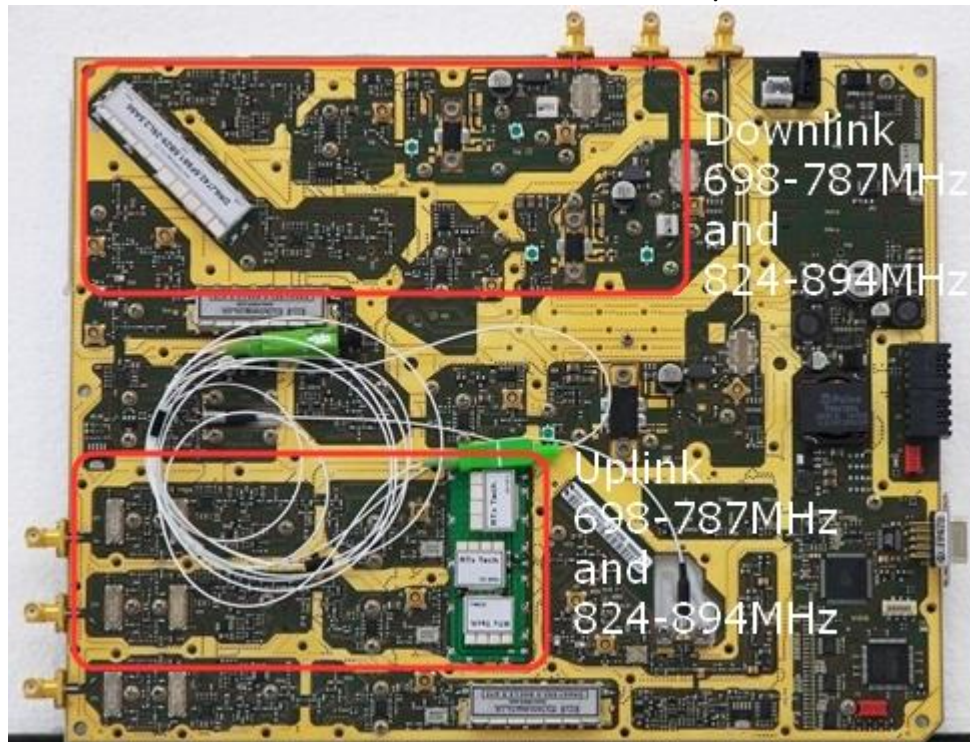

## INTERNAL COMPARATIVE PHOTOS

### INTERNAL PHOTO OF TRL7S8SC8A9S19AWAS

In this image, each colour represents a different section (band amplifier) on the new equipment. In the photos below, that represent previous and already tested equipment, you can see the same section highlighted with the same colour of the photo above.

The yellow section is the new one and it is included in the new disegned filter.

**INTERNAL PHOTO OF TRU8A19AWWS/AC-WL**

**INTERNAL PHOTO OF TRU7S8A19WL/AC-WS**

### INTERNAL PHOTO OF TRU8S9S19WL/AC-WS