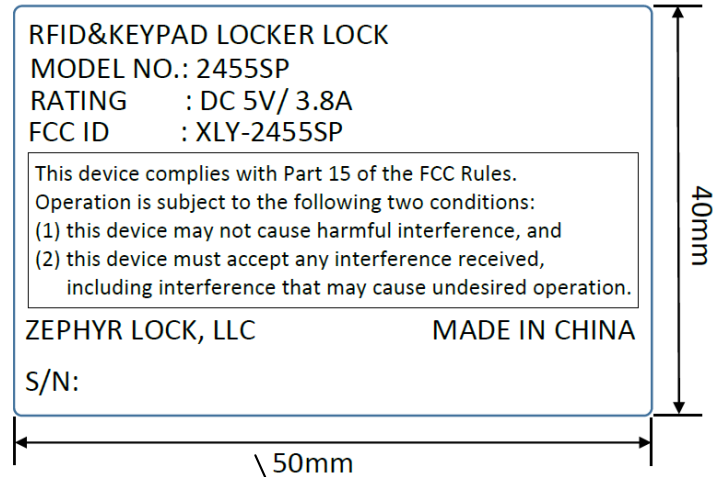

# FCC ID LABELING AND LOCATION

## FCC ID Label

## FCC ID Label Location

The label shown shall be permanently affixed at a conspicuous location on the device and be readily visible to the user at the time purchase (Labeling requirements per 2.925)