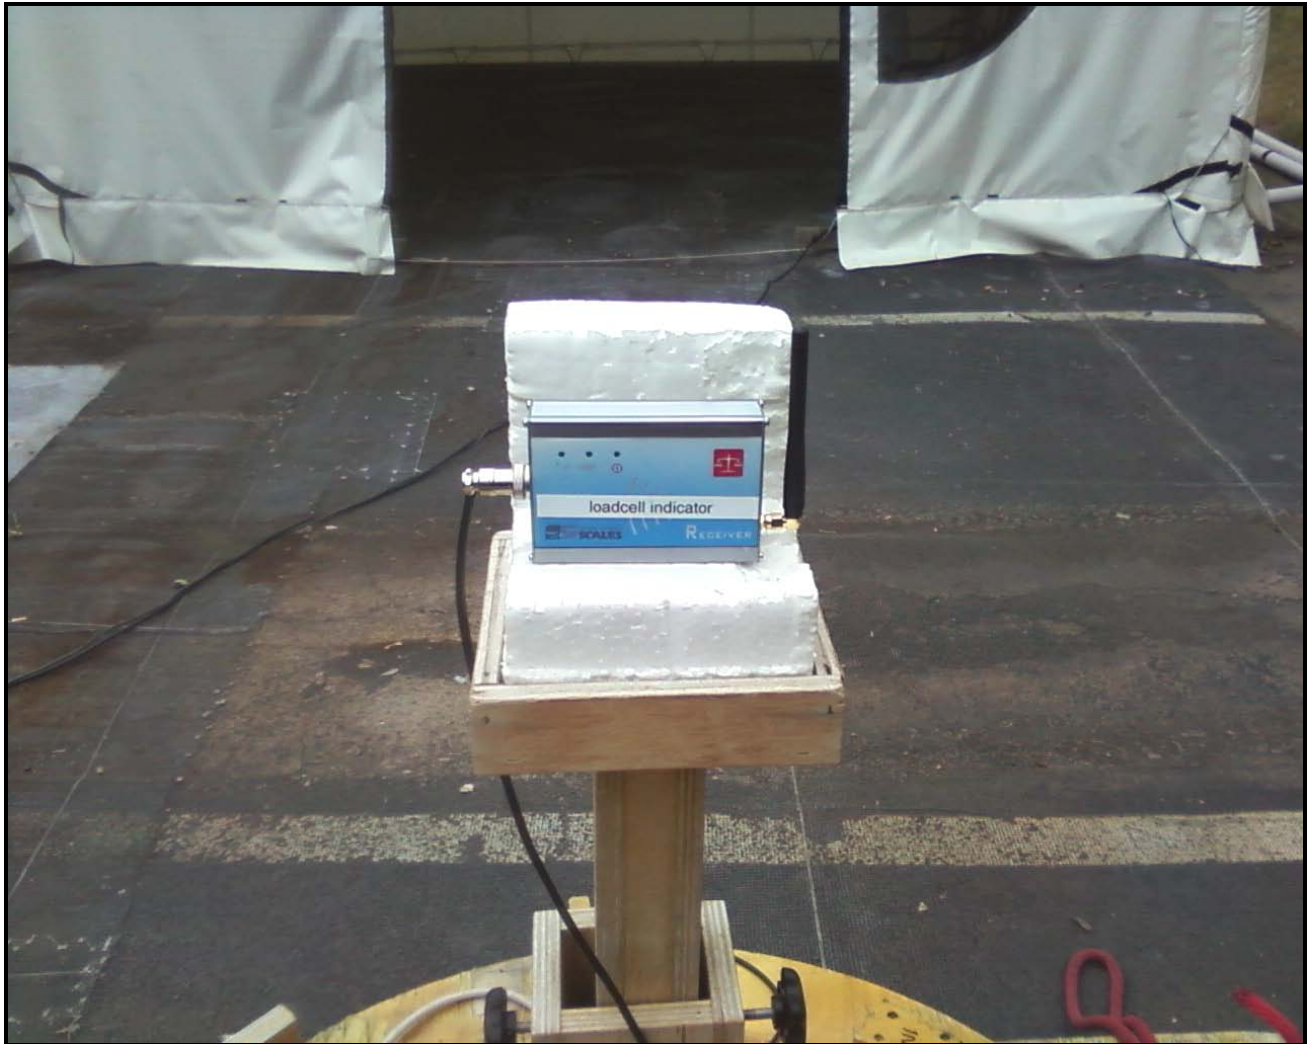

Appendix I: Test Photographs

Photograph 3: Radiated Testing – Front View

Photograph 4: Radiated Testing – Back View

Rhein Tech Laboratories, Inc.
360 Herndon Parkway
Suite 1400
Herndon, VA 20170
<http://www.rheintech.com>

Client: Industrial Commercial Scales, LLC
Model: ICS427 Wireless Indicator Transceiver
Standard: FCC 15.249
FCC ID: XL5-ICS427-01B
Report #: 2009199

Photograph 5: Conducted AC Testing – Front View

Photograph 6: Conducted AC Testing – Back View