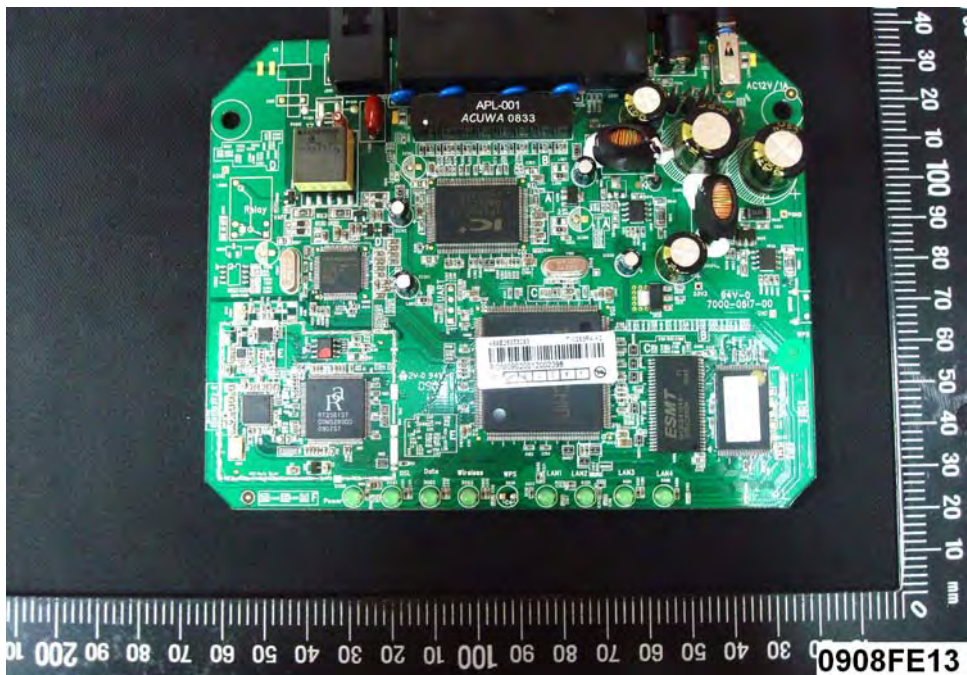

Internal Photos

Model Name: TW263R4

FCC ID: XKR-TW263R4

EUT Photo _ 1 of 11

EUT Photo _ 2 of 11

EUT Photo _ 3 of 11

EUT Photo _ 4 of 11

EUT Photo _ 5 of 11

EUT Photo _ 6 of 11

EUT Photo _ 7 of 11

EUT Photo _ 8 of 11

EUT Photo _ 9 of 11

EUT Photo _ 10 of 11

EUT Photo _ 11 of 11