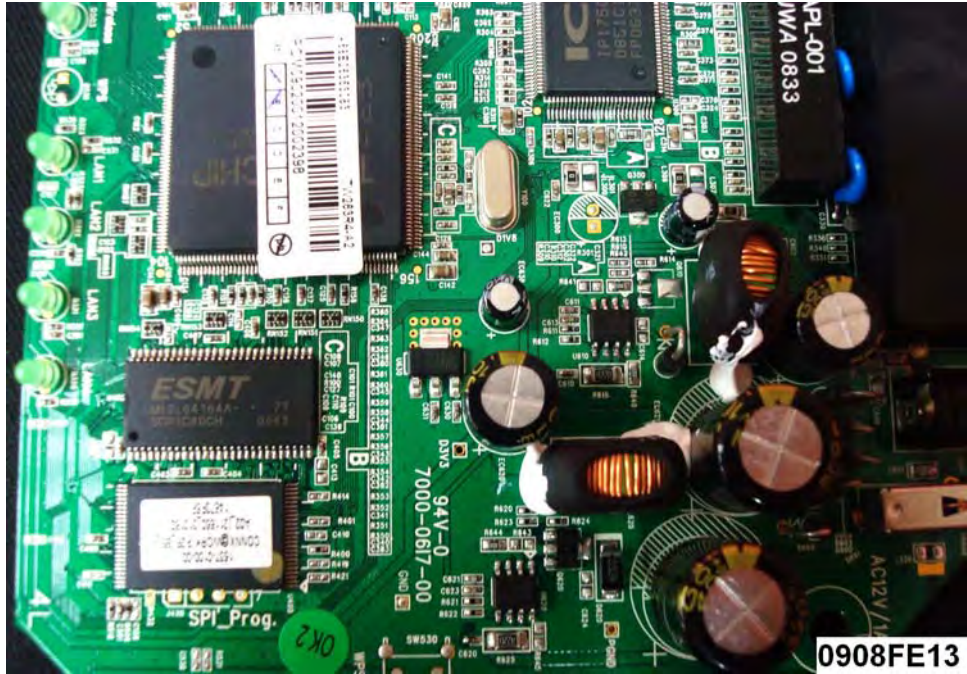

Internal Photos

Model Name: TW263R4

FCC ID: XKR-TW263R4

EUT Photo _ 1 of 11

EUT Photo _ 2 of 11

EUT Photo _ 3 of 11

EUT Photo _ 4 of 11

EUT Photo _ 5 of 11

EUT Photo _ 6 of 11

EUT Photo _ 7 of 11

EUT Photo _ 8 of 11

EUT Photo _ 9 of 11

EUT Photo _ 10 of 11

EUT Photo _ 11 of 11