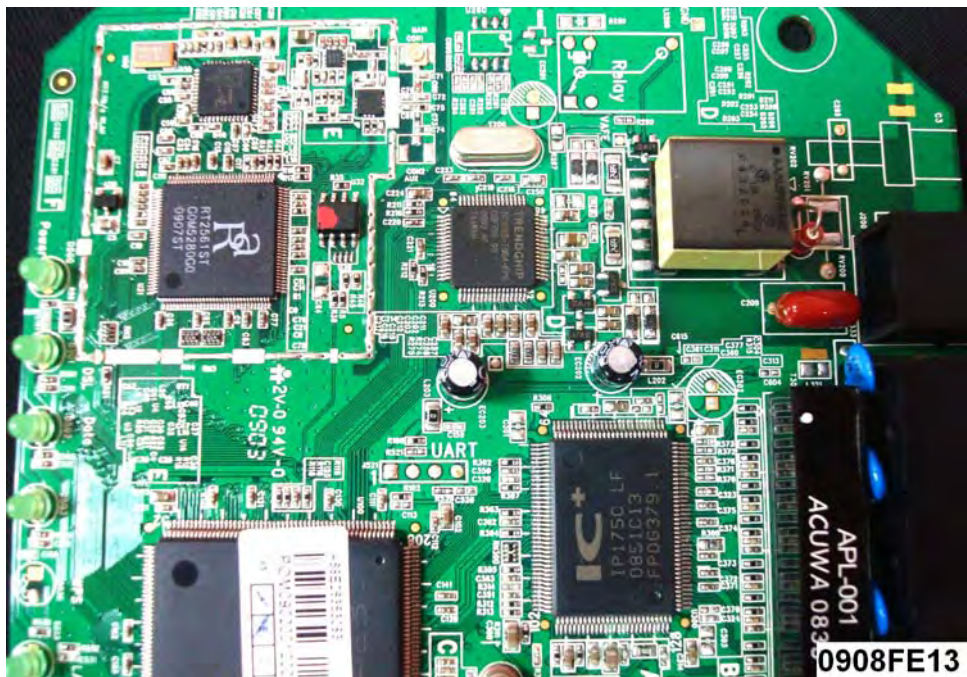

Internal Photos

Model Name: TW263R4

FCC ID: XKR-TW263R4

EUT Photo _ 1 of 11

EUT Photo _ 2 of 11

EUT Photo _ 3 of 11

EUT Photo _ 4 of 11

EUT Photo _ 5 of 11

EUT Photo _ 6 of 11

EUT Photo _ 7 of 11

EUT Photo _ 8 of 11

EUT Photo _ 9 of 11

EUT Photo _ 10 of 11

EUT Photo _ 11 of 11