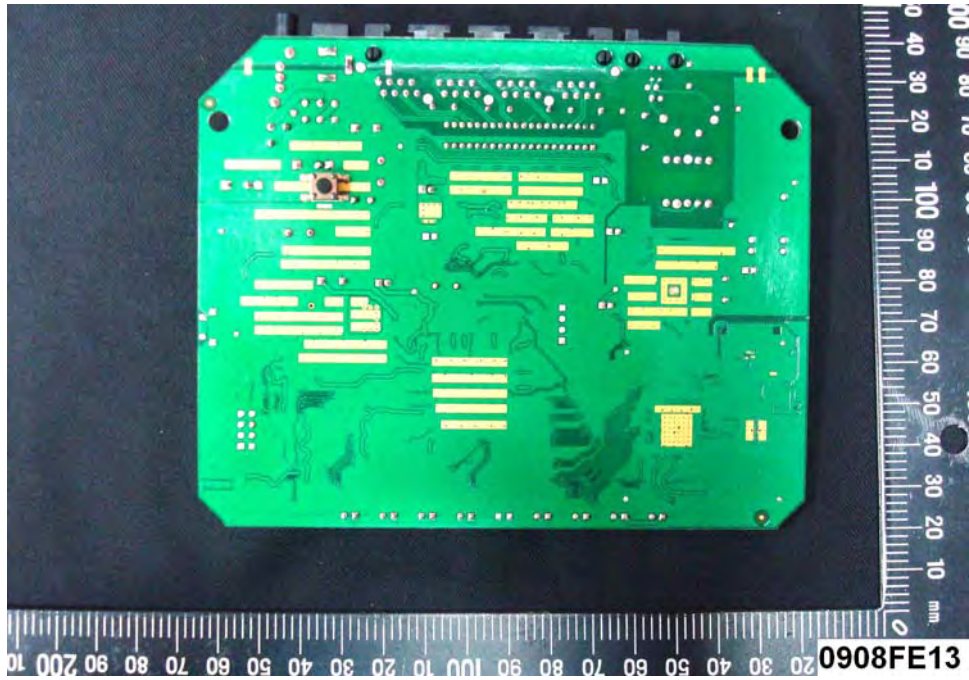

Internal Photos

Model Name: TW263R4

FCC ID: XKR-TW263R4

EUT Photo _ 1 of 11

EUT Photo _ 2 of 11

EUT Photo _ 3 of 11

EUT Photo _ 4 of 11

EUT Photo _ 5 of 11

EUT Photo _ 6 of 11

EUT Photo _ 7 of 11

EUT Photo _ 8 of 11

EUT Photo _ 9 of 11

EUT Photo _ 10 of 11

EUT Photo _ 11 of 11