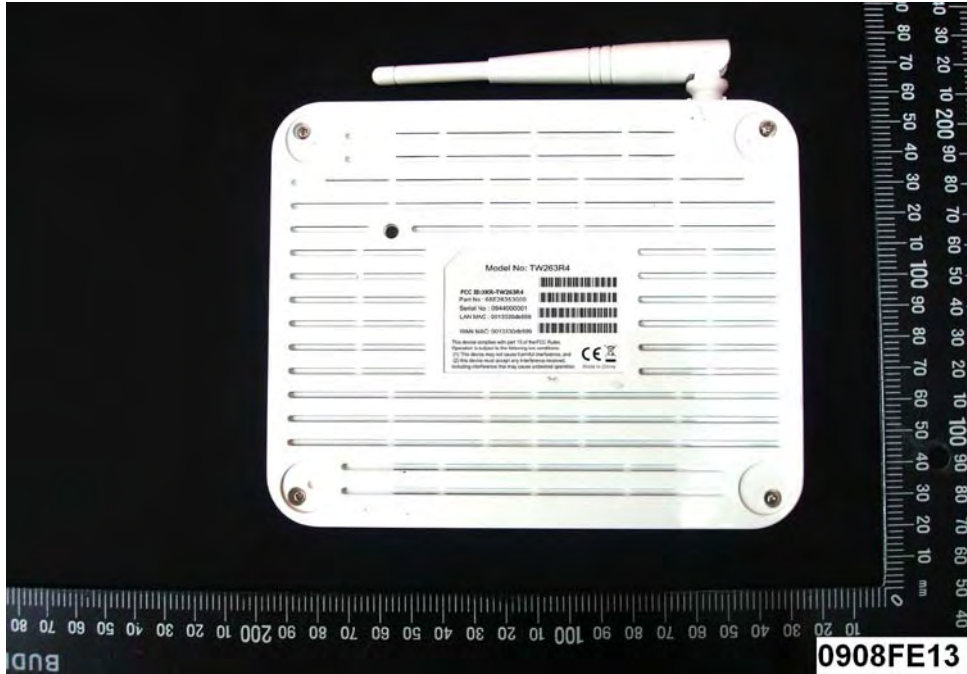

## **External Photos**

**Model Name: TW263R4**

**FCC ID: XKR-TW263R4**

EUT Photo \_ 1 of 9

EUT Photo \_ 2 of 9

EUT Photo \_ 3 of 9

EUT Photo \_ 4 of 9

EUT Photo \_ 5 of 9

EUT Photo \_ 6 of 9

EUT Photo \_ 7 of 9

EUT Photo \_ 8 of 9

EUT Photo \_ 9 of 9

0908FE13