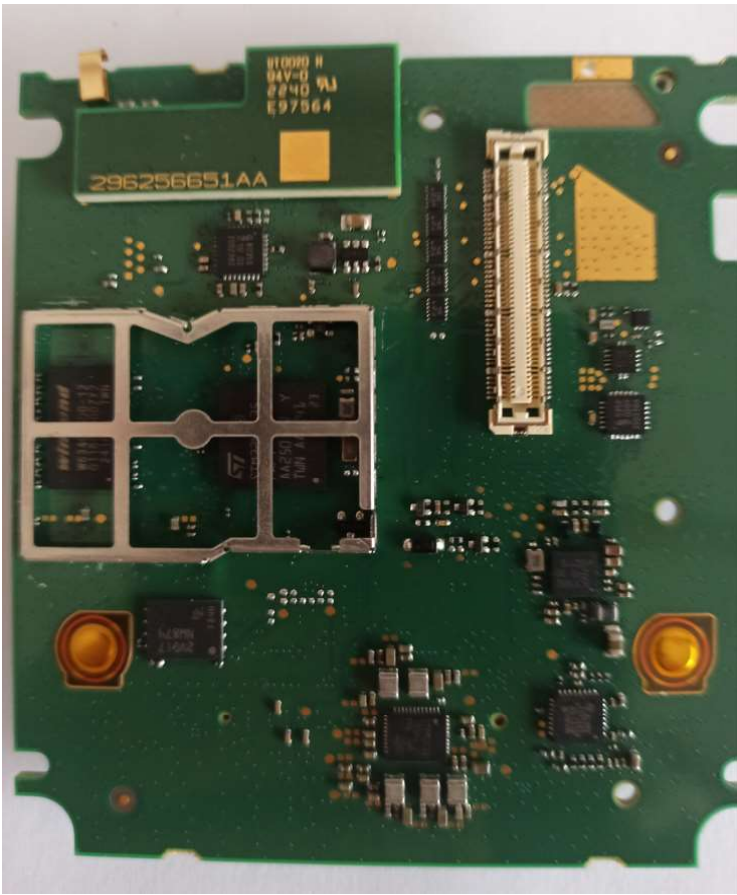

Internal photos of the EUT

Photo 1: Bottom side back cover removed

Self/2000

Self/5000

Photo 2:

Self/5000

Photo 3: CAM reader Self/5000 only

Self/5000 only

Photo 4:

Photo 5:

Photo 6:

Photo 7:

Photo 8:

Photo 9:

Photo 10:

Photo 11: