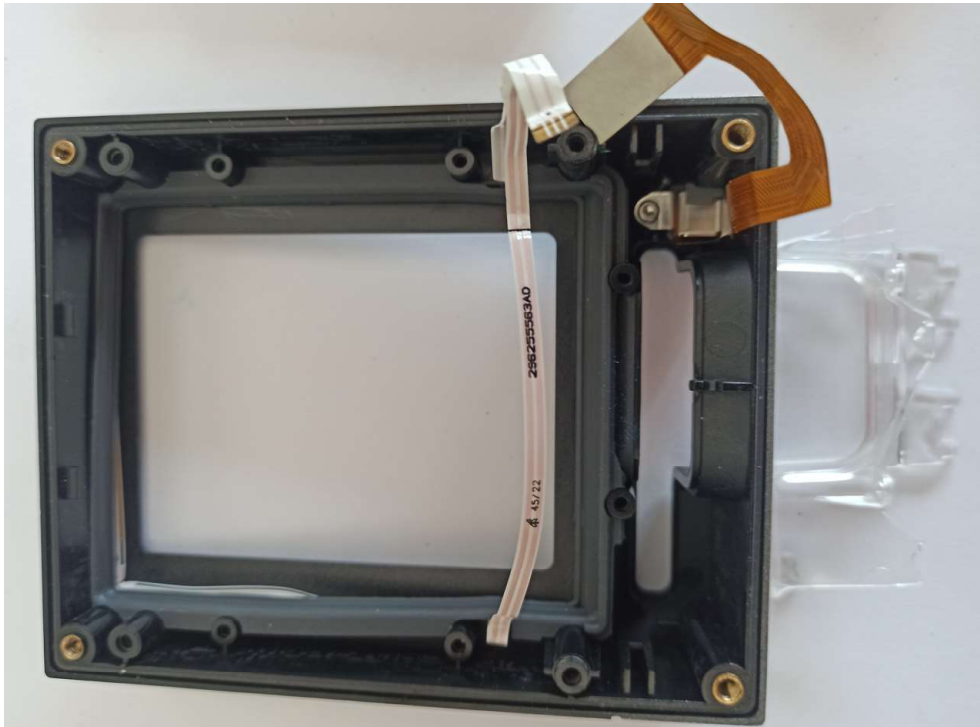

Internal photos of the EUT

Photo 1: Bottom side back cover removed

Self/2000

Self/5000

Photo 2:

Self/5000

Photo 3: CAM reader Self/5000 only

Self/5000 only

Photo 4:

Photo 5:

Photo 6:

Photo 7:

Photo 8:

Photo 9:

Photo 10:

Photo 11: