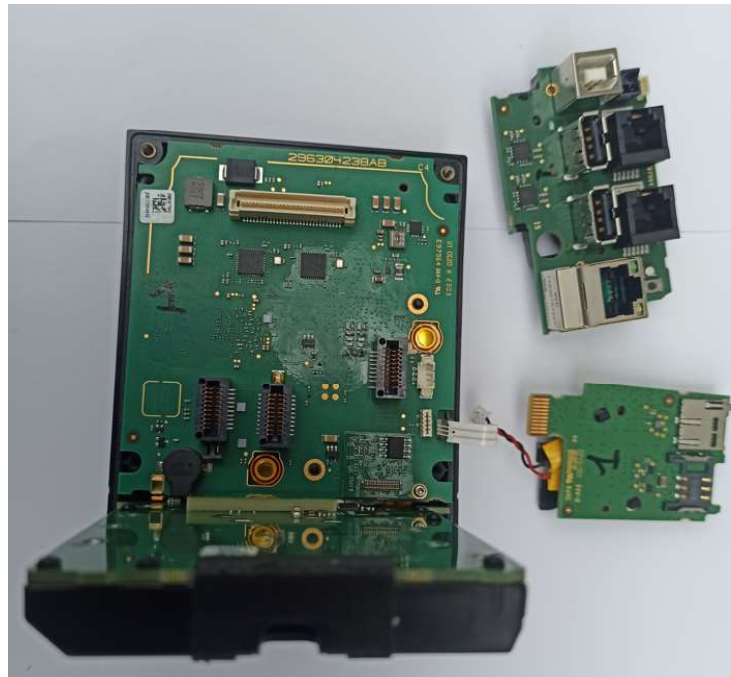

Internal photos of the EUT

Photo 1: Bottom side back cover removed

Self/2000

Self/5000

Photo 2:

Self/5000

Photo 3: CAM reader Self/5000 only

Self/5000 only

Photo 4:

Photo 5:

Photo 6:

Photo 7:

Photo 8:

Photo 9:

Photo 10:

Photo 11: