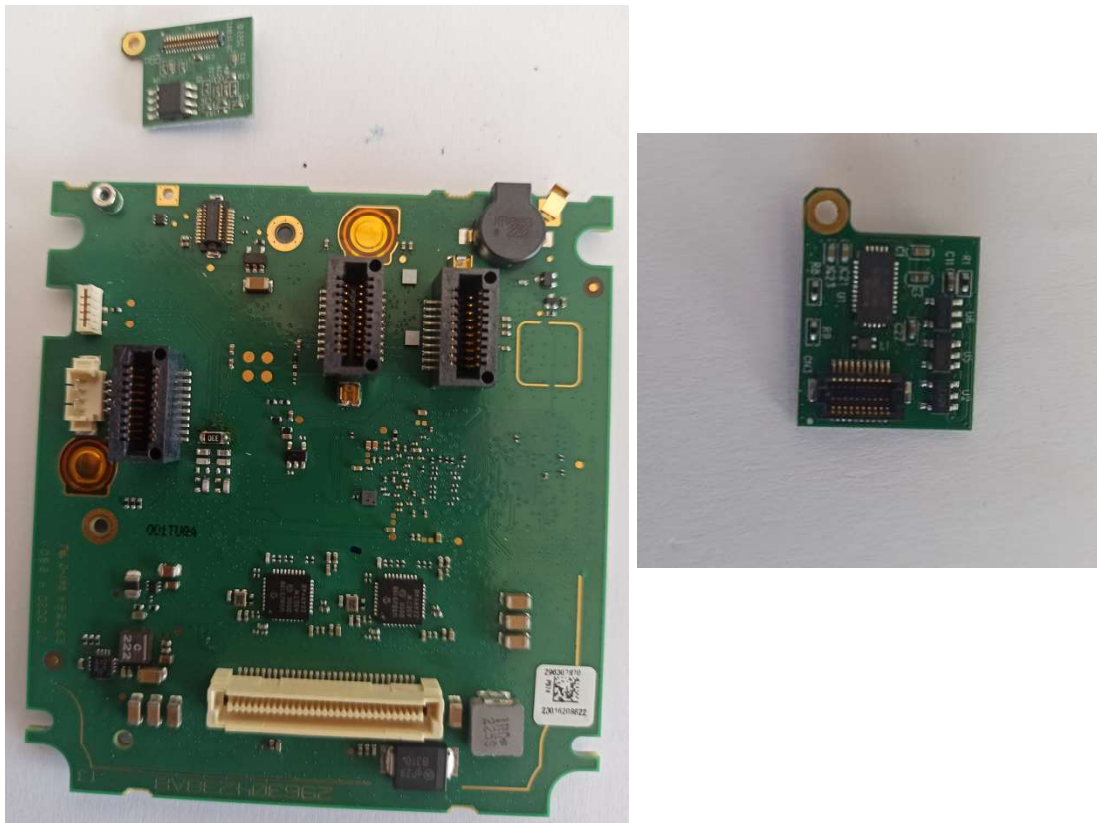

Internal photos of the EUT

Photo 1: Bottom side back cover removed

Self/2000

Self/5000

Photo 2:

Self/5000

Photo 3: CAM reader Self/5000 only

Self/5000 only

Photo 4:

Photo 5:

Photo 6:

Photo 7:

Photo 8:

Photo 9:

Photo 10:

Photo 11: