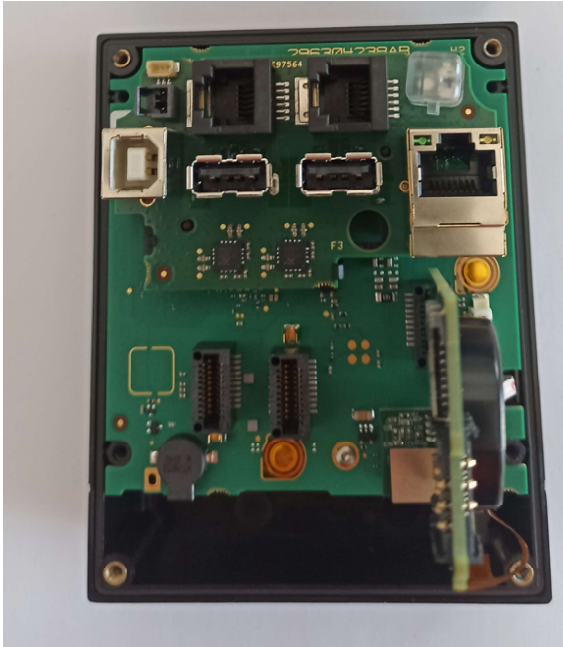

Internal photos of the EUT

Photo 1: Bottom side back cover removed

Self/2000

Self/5000

Photo 2:

Self/5000

Photo 3: CAM reader Self/5000 only

Self/5000 only

Photo 4:

Photo 5:

Photo 6:

Photo 7:

Photo 8:

Photo 9:

Photo 10:

Photo 11: