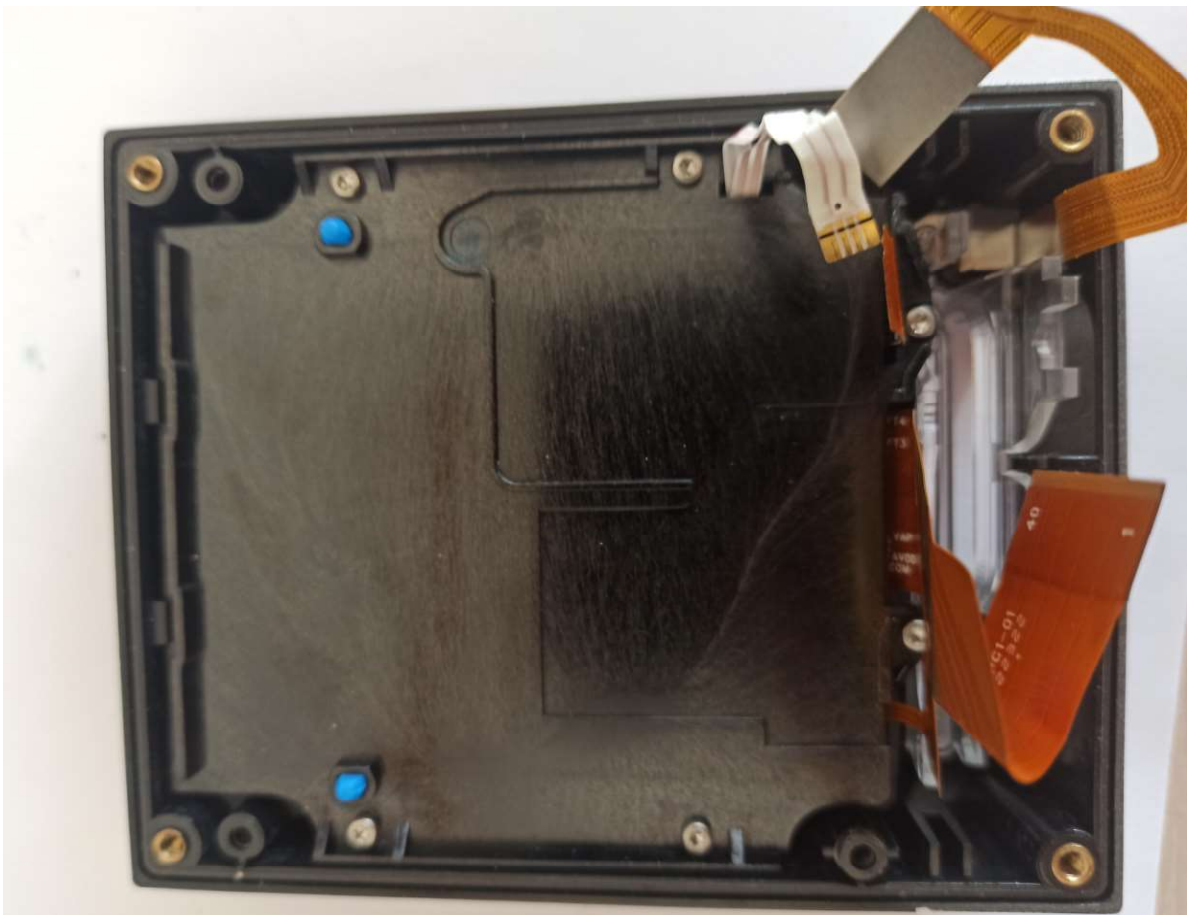

Internal photos of the EUT

Photo 1: Bottom side back cover removed

Self/2000

Self/5000

Photo 2:

Self/5000

Photo 3: CAM reader Self/5000 only

Self/5000 only

Photo 4:

Photo 5:

Photo 6:

Photo 7:

Photo 8:

Photo 9:

Photo 10:

Photo 11: