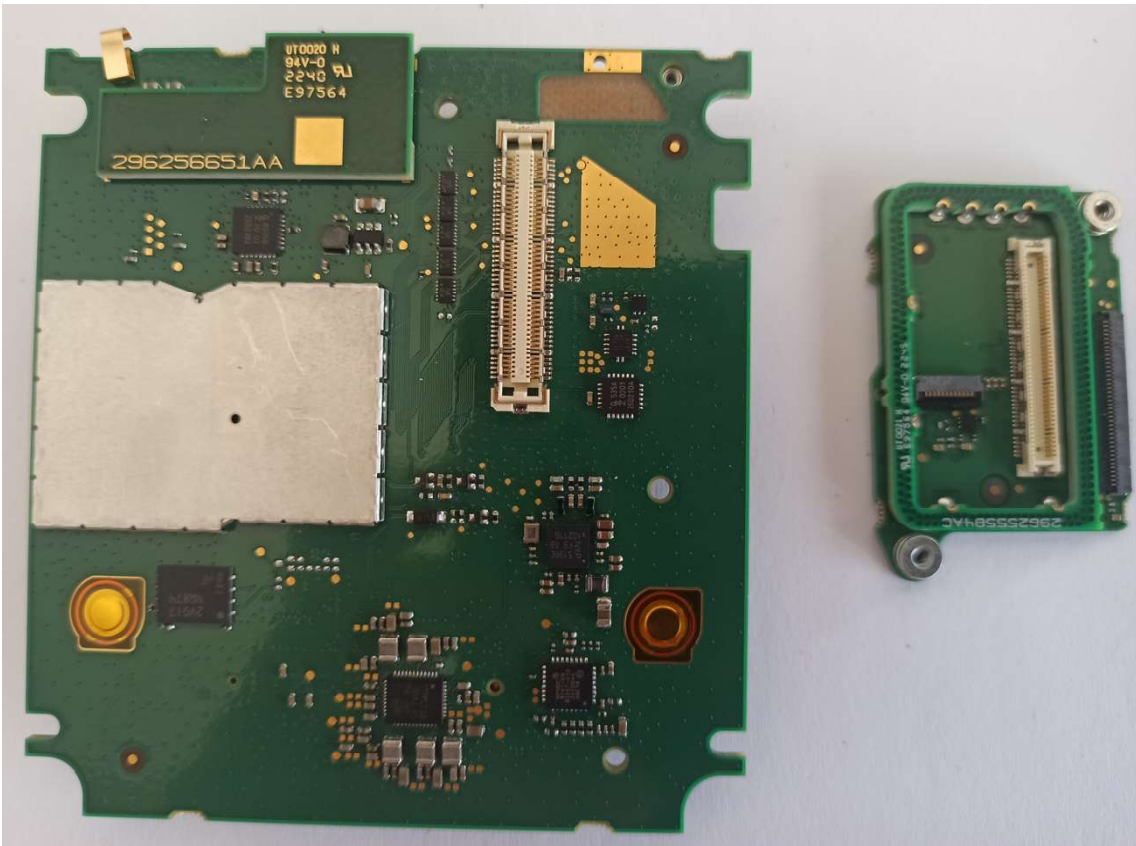

Internal photos of the EUT

Photo 1: Bottom side back cover removed

Self/2000

Self/5000

Photo 2:

Self/5000

Photo 3: CAM reader Self/5000 only

Self/5000 only

Photo 4:

Photo 5:

Photo 6:

Photo 7:

Photo 8:

Photo 9:

Photo 10:

Photo 11: