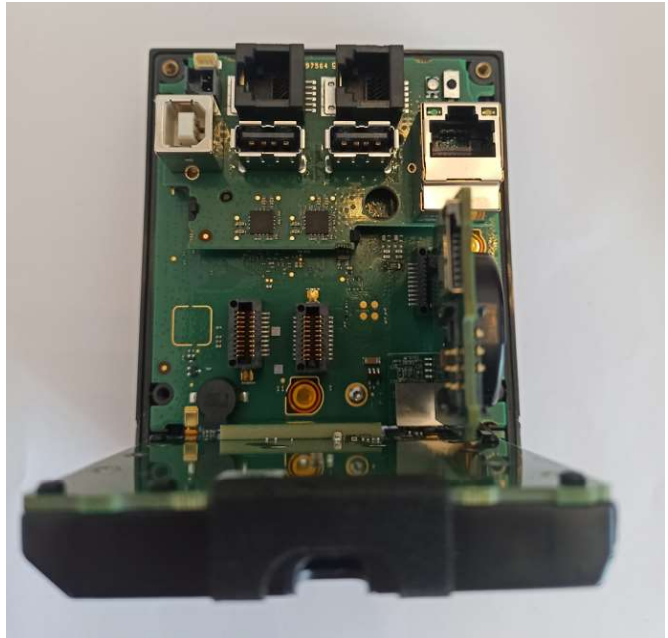

Internal photos of the EUT

Photo 1: Bottom side back cover removed

Self/2000

Self/5000

Photo 2:

Self/5000

Photo 3: CAM reader Self/5000 only

Self/5000 only

Photo 4:

Photo 5:

Photo 6:

Photo 7:

Photo 8:

Photo 9:

Photo 10:

Photo 11: