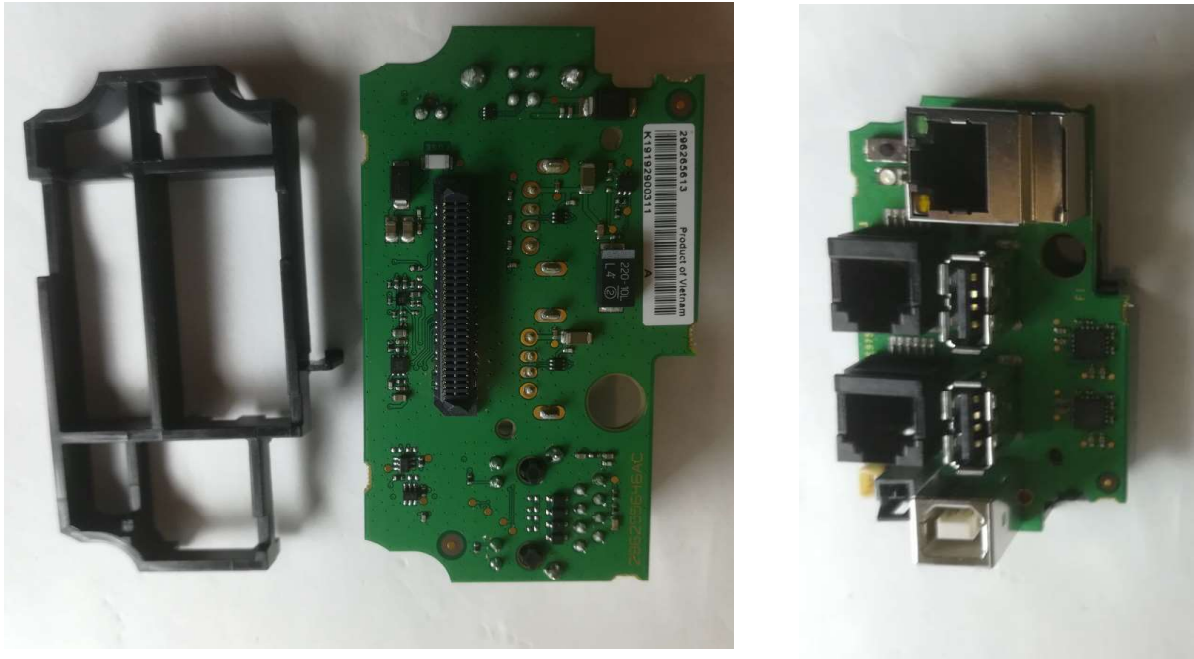

Internal photos of the EUT

Photo 1: Bottom side back cover removed

Self/2000

Self/5000

Photo 2:

Self/5000

Photo 3: CAM reader Self/5000 only

Self/5000 only

Photo 4:

Photo 5:

Photo 6:

Photo 7:

Photo 8:

Photo 9:

Photo 10:

Photo 11: