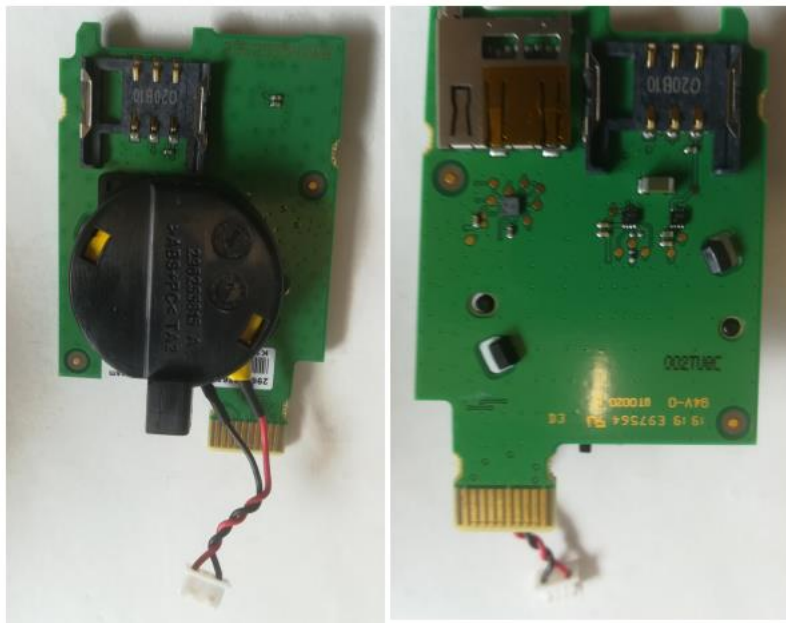

LCIE SUD EST
Laboratoire de Moirans
Z.I. Centr'Alp
170, Rue de Chatagnon
38430 MOIRANS – France

Photo 4: