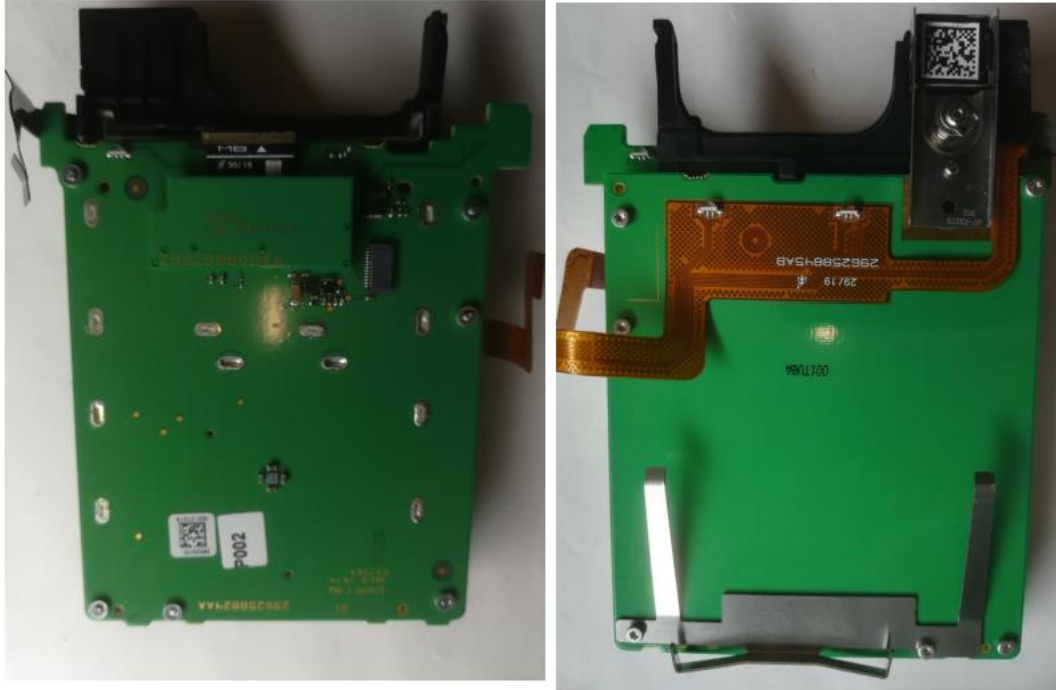

INTERNAL PHOTOS OF EQUIPMENT

FCCID: XKB-SEFXCL

Self/2000 CL

Internal photos of the EUT

Photo 1: Bottom side back cover removed

Photo 2:

Photo 3:

Photo 4:

Photo 7:

Photo 8:

Photo 9:

LCIE SUD EST
Laboratoire de Moirans
Z.I. Centr'Alp
170, Rue de Chatagnon
38430 MOIRANS – France

Photo 10:

LCIE SUD EST
Laboratoire de Moirans
Z.I. Centr'Alp
170, Rue de Chatagnon
38430 MOIRANS – France