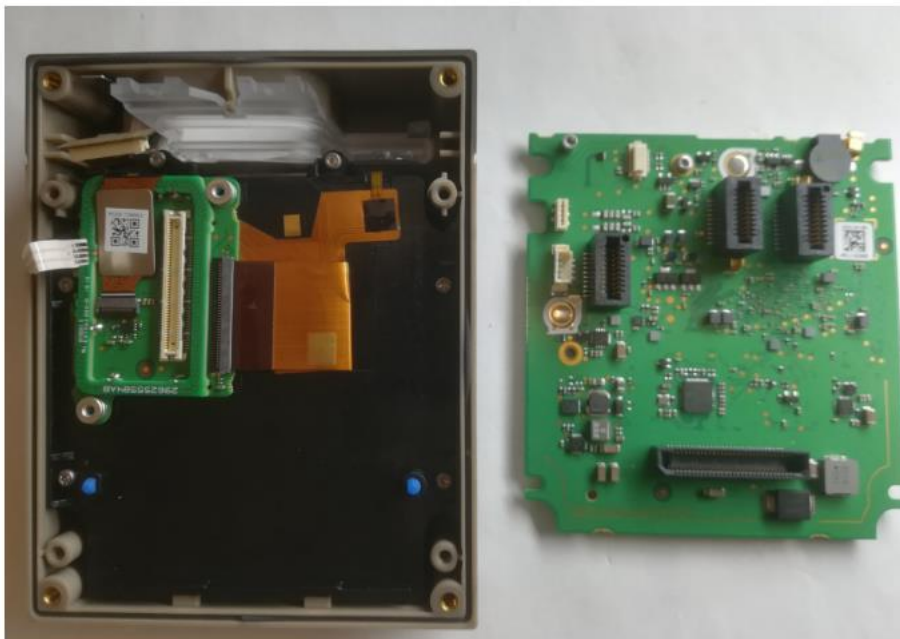

INTERNAL PHOTOS OF EQUIPMENT

FCCID: XKB-SEFXCL

Self/2000 CL

Internal photos of the EUT

Photo 1: Bottom side back cover removed

Photo 2:

Photo 3:

Photo 4:

Photo 3:

Photo 4:

LCIE SUD EST
Laboratoire de Moirans
Z.I. Centr'Alp
170, Rue de Chatagnon
38430 MOIRANS – France

Photo 6:

LCIE SUD EST
Laboratoire de Moirans
Z.I. Centr'Alp
170, Rue de Chatagnon
38430 MOIRANS – France

photo 7

Photo 8

L C I E

LCIE SUD EST
Laboratoire de Moirans
Z.I. Centr'Alp
170, Rue de Chatagnon
38430 MOIRANS – France

RFID ANTENNA

Self/5000 CL

Internal photos of the EUT

Photo 1: Bottom side back cover removed