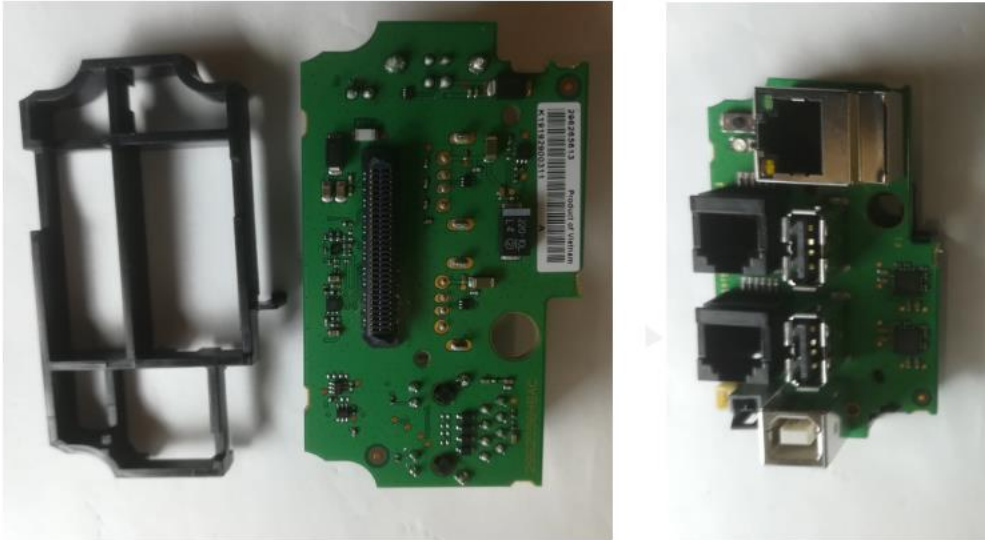

INTERNAL PHOTOS OF EQUIPMENT

FCCID: XKB-SEFXCL

Self/2000 CL

Internal photos of the EUT

Photo 1: Bottom side back cover removed

Photo 2:

Photo 3:

Photo 4:

Photo 3:

Photo 4:

LCIE SUD EST
Laboratoire de Moirans
Z.I. Centr'Alp
170, Rue de Chatagnon
38430 MOIRANS – France

Photo 6:

LCIE SUD EST
Laboratoire de Moirans
Z.I. Centr'Alp
170, Rue de Chatagnon
38430 MOIRANS – France

photo 7

Photo 8

L C I E

LCIE SUD EST
Laboratoire de Moirans
Z.I. Centr'Alp
170, Rue de Chatagnon
38430 MOIRANS – France

RFID ANTENNA

Self/5000 CL

Internal photos of the EUT

Photo 1: Bottom side back cover removed