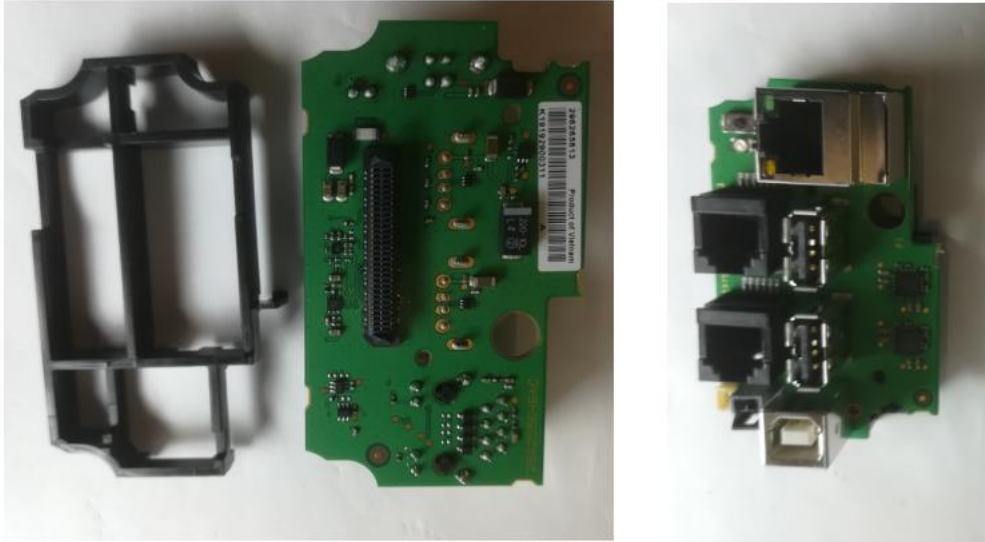

INTERNAL PHOTOS OF EQUIPMENT

FCCID: XKB-SEFXCL

Self/2000 CL

Internal photos of the EUT

Photo 1: Bottom side back cover removed

Photo 2:

Photo 3:

Photo 4:

Photo 2:

LCIE SUD EST
Laboratoire de Moirans
Z.I. Centr'Alp
170, Rue de Chatagnon
38430 MOIRANS – France

Photo 3:

Photo 4:

Photo 5:

Photo 6:

LCIE SUD EST
Laboratoire de Moirans
Z.I. Centr'Alp
170, Rue de Chatagnon
38430 MOIRANS – France