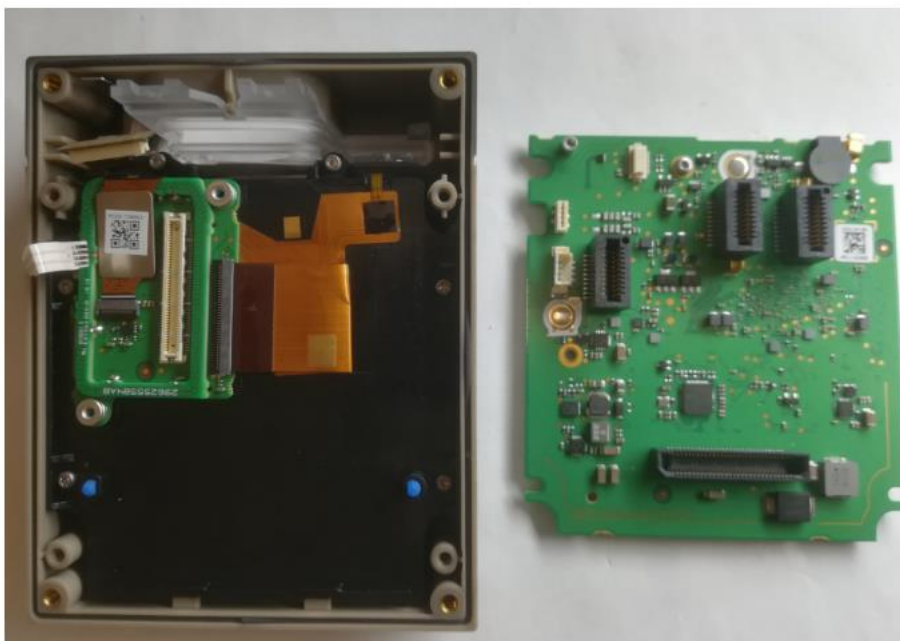

INTERNAL PHOTOS OF EQUIPMENT

FCCID: XKB-SEFXCL

Self/2000 CL

Internal photos of the EUT

Photo 1: Bottom side back cover removed

Photo 2:

Photo 3:

Photo 4:

Photo 3:

Photo 4:

LCIE SUD EST
Laboratoire de Moirans
Z.I. Centr'Alp
170, Rue de Chatagnon
38430 MOIRANS – France

Photo 6:

LCIE SUD EST
Laboratoire de Moirans
Z.I. Centr'Alp
170, Rue de Chatagnon
38430 MOIRANS – France

photo 7

Photo 8

L C I E

LCIE SUD EST
Laboratoire de Moirans
Z.I. Centr'Alp
170, Rue de Chatagnon
38430 MOIRANS – France

RFID ANTENNA

Self/5000 CL

Internal photos of the EUT

Photo 1: Bottom side back cover removed