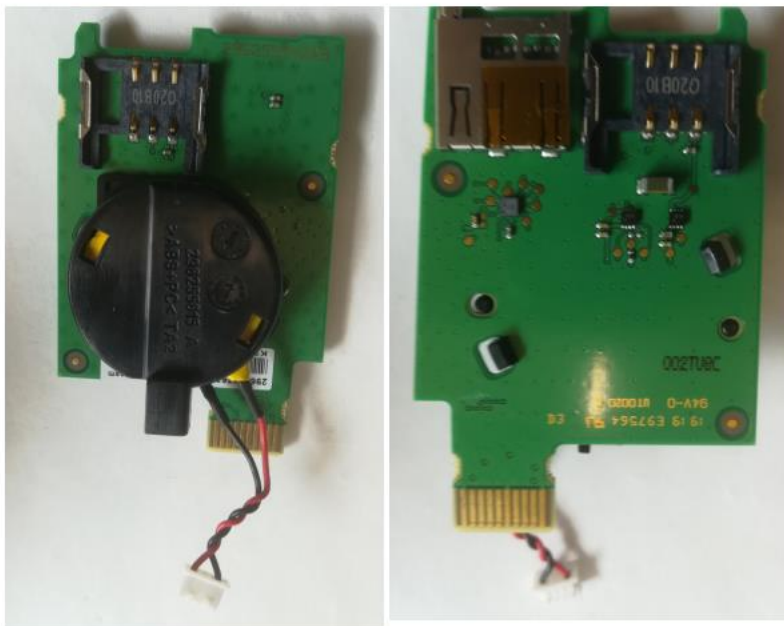

INTERNAL PHOTOS OF EQUIPMENT

FCCID: XKB-SEFXCL

Self/2000 CL

Internal photos of the EUT

Photo 1: Bottom side back cover removed

Photo 2:

Photo 3:

Photo 4:

Photo 3:

Photo 4:

LCIE SUD EST
Laboratoire de Moirans
Z.I. Centr'Alp
170, Rue de Chatagnon
38430 MOIRANS – France

Photo 6:

LCIE SUD EST
Laboratoire de Moirans
Z.I. Centr'Alp
170, Rue de Chatagnon
38430 MOIRANS – France

photo 7

Photo 8

L C I E

LCIE SUD EST
Laboratoire de Moirans
Z.I. Centr'Alp
170, Rue de Chatagnon
38430 MOIRANS – France

RFID ANTENNA

Self/5000 CL

Internal photos of the EUT

Photo 1: Bottom side back cover removed