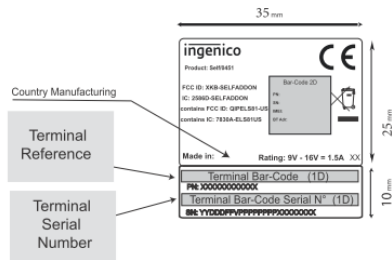

LCIE SUD EST
 Laboratoire de Moirans
 Z.I. Centr'Alp
 170, Rue de Chatagnon
 38430 MOIRANS - FRANCE

PRODUCT LABELING

FCCID: XKB-SELFADDON

- The revision Terminal is optional according to Ingenico Master Data Base request: 2 figures must be the SAP one.