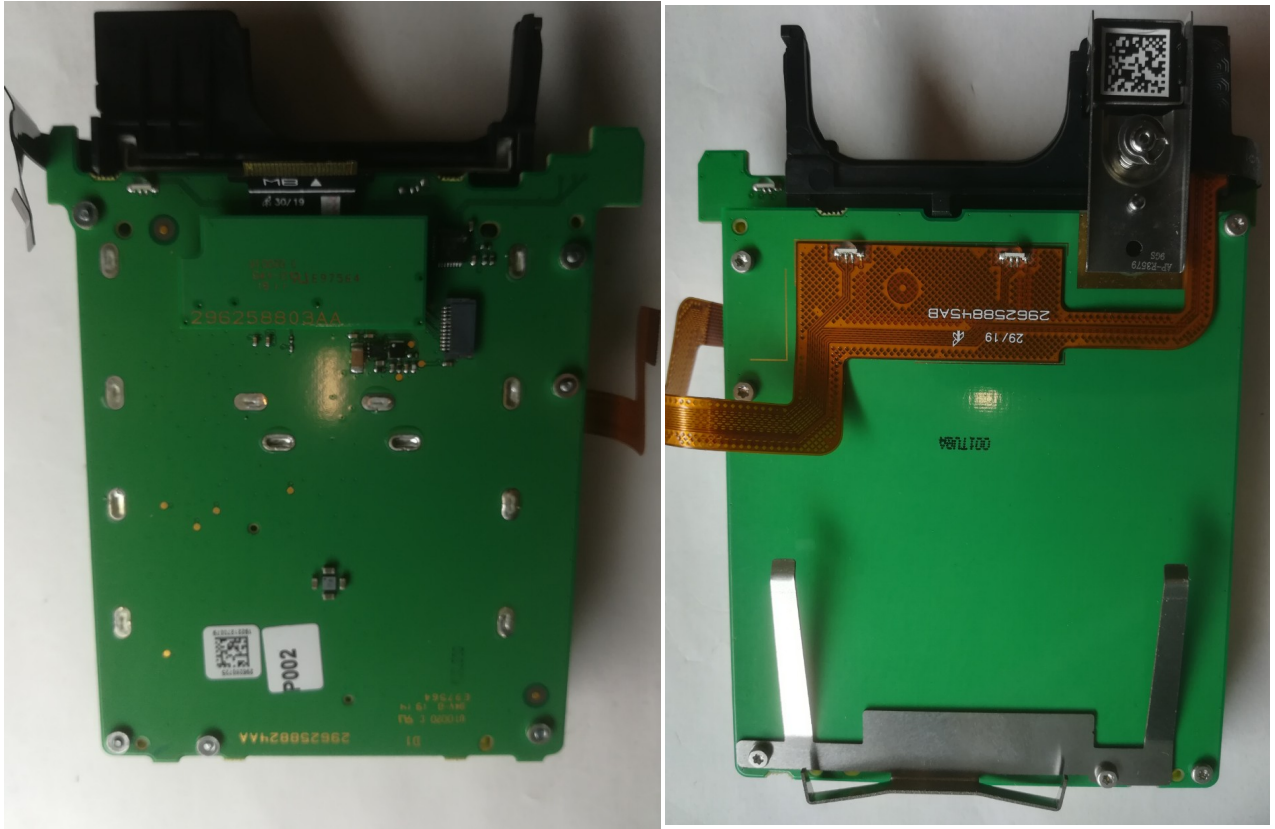

FCCID: XKB-SELF4000
IC: 2586D-SELF4000

Internal photos of the EUT

Photo 1: Bottom side back cover removed

Photo 2:

Photo 3:

Photo 4:

Photo 5:

Photo 6:

Photo 7:

Photo 8:

Photo 9:

Photo 10:

Photo 11:

Photo 12

CLESS ANTENNA