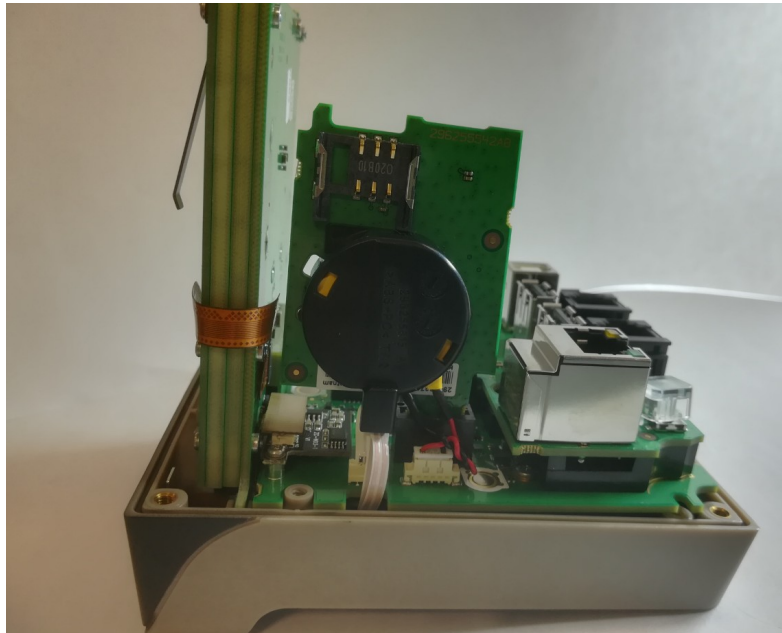

FCCID: XKB-SELF4000
IC: 2586D-SELF4000

Internal photos of the EUT

Photo 1: Bottom side back cover removed

Photo 2:

Photo 3:

Photo 4:

Photo 5:

Photo 6:

Photo 7:

Photo 8:

Photo 9:

Photo 10:

Photo 11:

Photo 12

CLESS ANTENNA