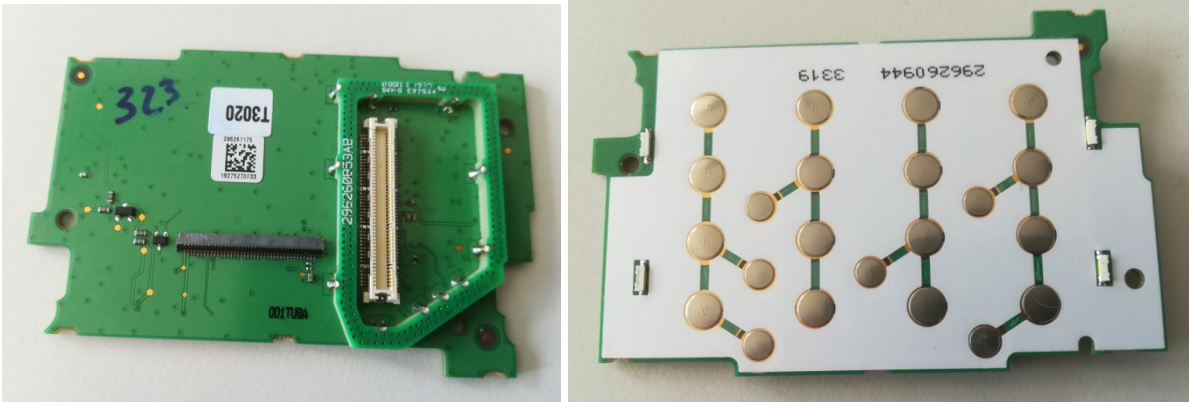

FCCID: XKB-SELF4000
IC: 2586D-SELF4000

Internal photos of the EUT

Photo 1: Bottom side back cover removed

Photo 2:

Photo 3:

Photo 4:

Photo 5:

Photo 6:

Photo 7:

Photo 8:

Photo 9:

Photo 10:

Photo 11:

Photo 12

CLESS ANTENNA