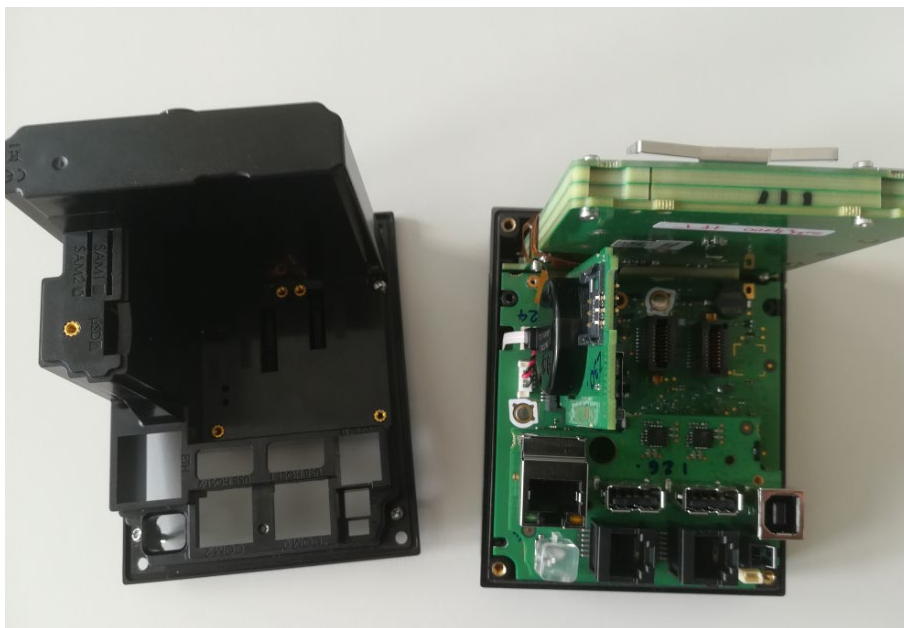

FCCID: XKB-SELF4000
IC: 2586D-SELF4000

Internal photos of the EUT

Photo 1: Bottom side back cover removed

Photo 2:

Photo 3:

Photo 4:

Photo 5:

Photo 6:

Photo 7:

Photo 8:

Photo 9:

Photo 10:

Photo 11:

Photo 12

CLESS ANTENNA