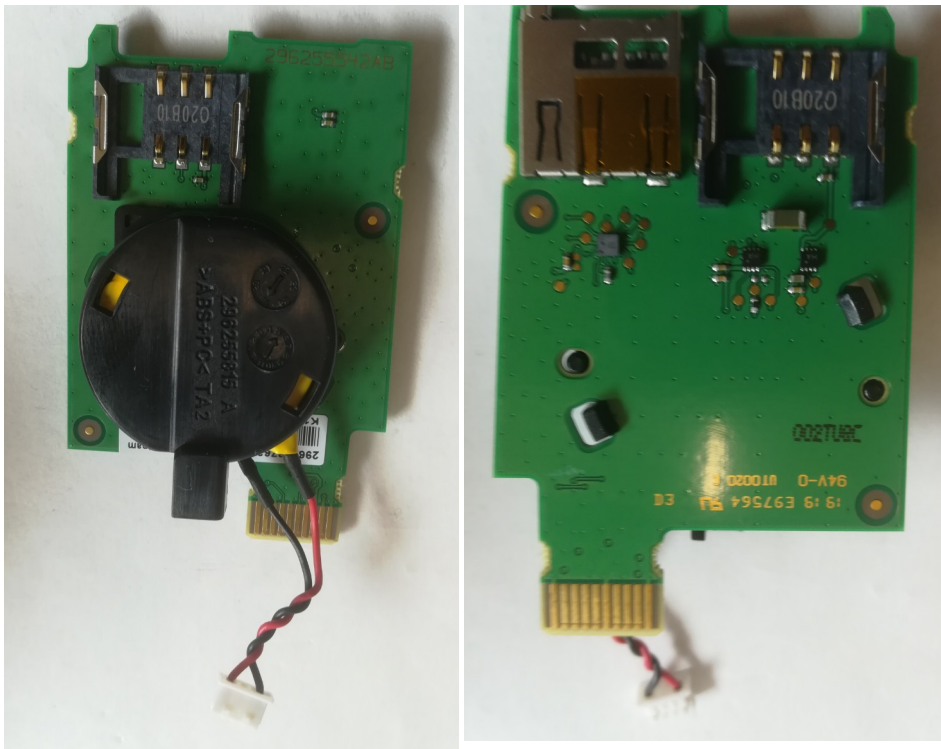

FCCID: XKB-SELF4000
IC: 2586D-SELF4000

Internal photos of the EUT

Photo 1: Bottom side back cover removed

Photo 2:

Photo 3:

Photo 4:

Photo 5:

Photo 6:

Photo 7:

Photo 8:

Photo 9:

Photo 10:

Photo 11:

Photo 12

CLESS ANTENNA