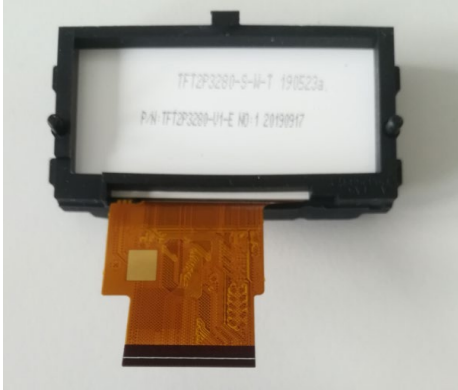

FCCID: XKB-SELF4000
IC: 2586D-SELF4000

Internal photos of the EUT

Photo 1: Bottom side back cover removed

Photo 2:

Photo 3:

Photo 4:

Photo 5:

Photo 6:

Photo 7:

Photo 8:

Photo 9:

Photo 10:

Photo 11:

Photo 12

CLESS ANTENNA