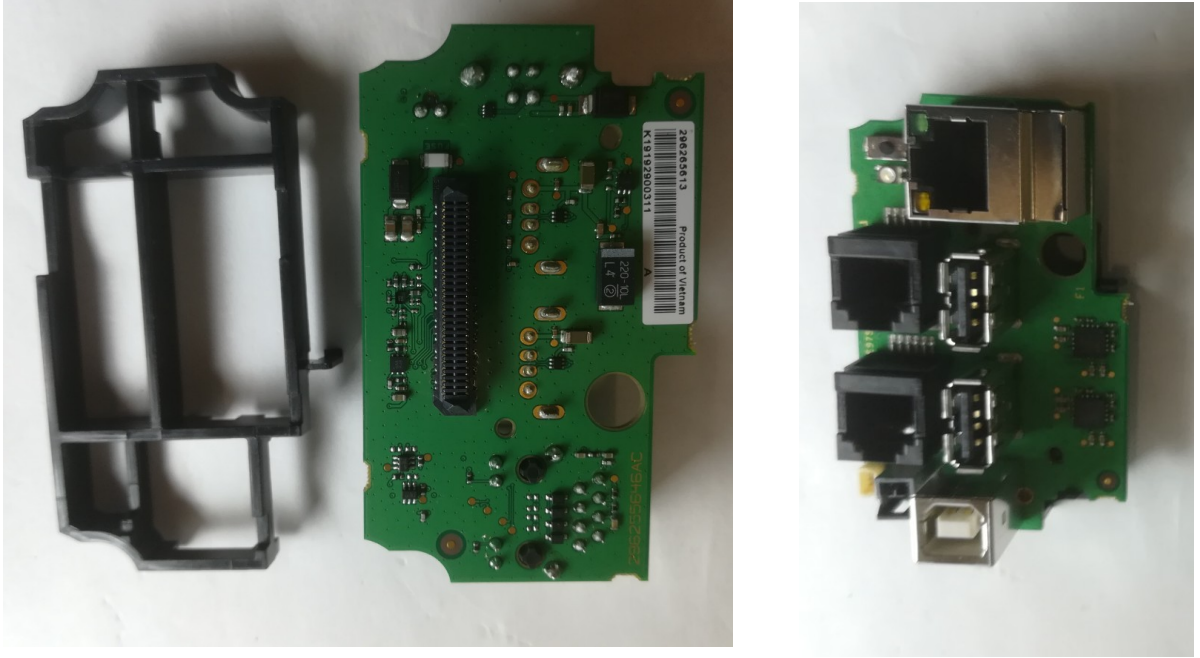

FCCID: XKB-SELF4000
IC: 2586D-SELF4000

Internal photos of the EUT

Photo 1: Bottom side back cover removed

Photo 2:

Photo 3:

Photo 4:

Photo 5:

Photo 6:

Photo 7:

Photo 8:

Photo 9:

Photo 10:

Photo 11:

Photo 12

CLESS ANTENNA