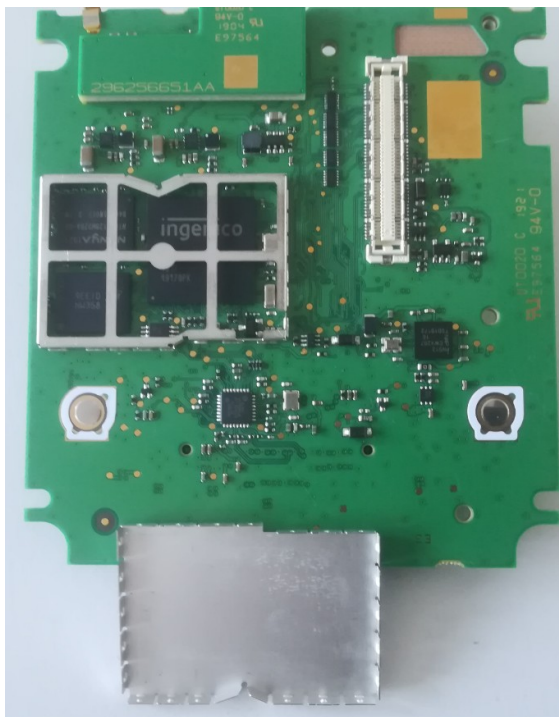

FCCID: XKB-SELF4000
IC: 2586D-SELF4000

Internal photos of the EUT

Photo 1: Bottom side back cover removed

Photo 2:

Photo 3:

Photo 4:

Photo 5:

Photo 6:

Photo 7:

Photo 8:

Photo 9:

Photo 10:

Photo 11:

Photo 12

CLESS ANTENNA