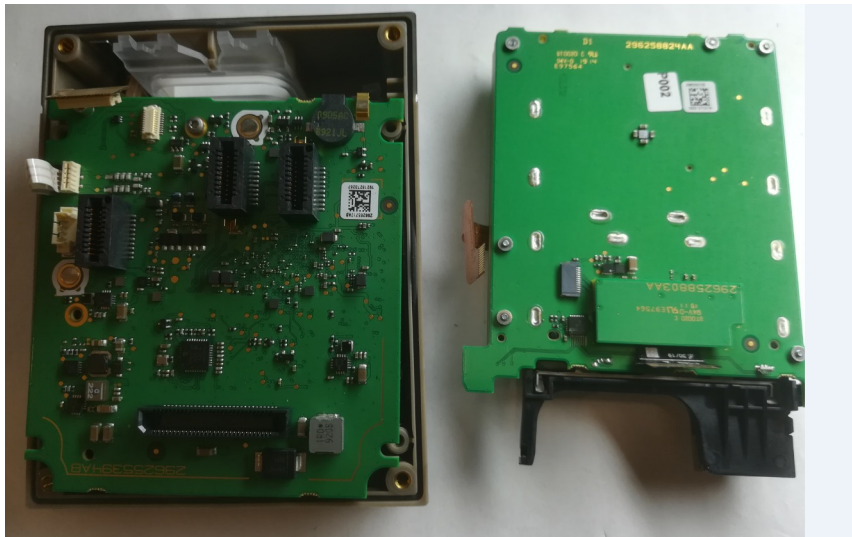

FCCID: XKB-SELF4000
IC: 2586D-SELF4000

Internal photos of the EUT

Photo 1: Bottom side back cover removed

Photo 2:

Photo 3:

Photo 4:

Photo 5:

Photo 6:

Photo 7:

Photo 8:

Photo 9:

Photo 10:

Photo 11:

Photo 12

CLESS ANTENNA