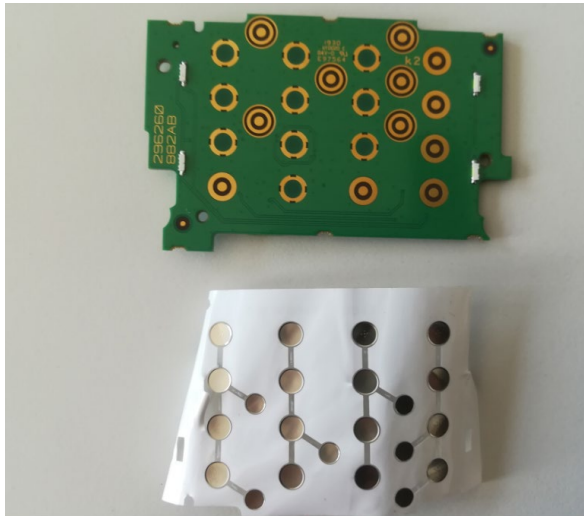

FCCID: XKB-SELF4000
IC: 2586D-SELF4000

Internal photos of the EUT

Photo 1: Bottom side back cover removed

Photo 2:

Photo 3:

Photo 4:

Photo 5:

Photo 6:

Photo 7:

Photo 8:

Photo 9:

Photo 10:

Photo 11:

Photo 12

CLESS ANTENNA