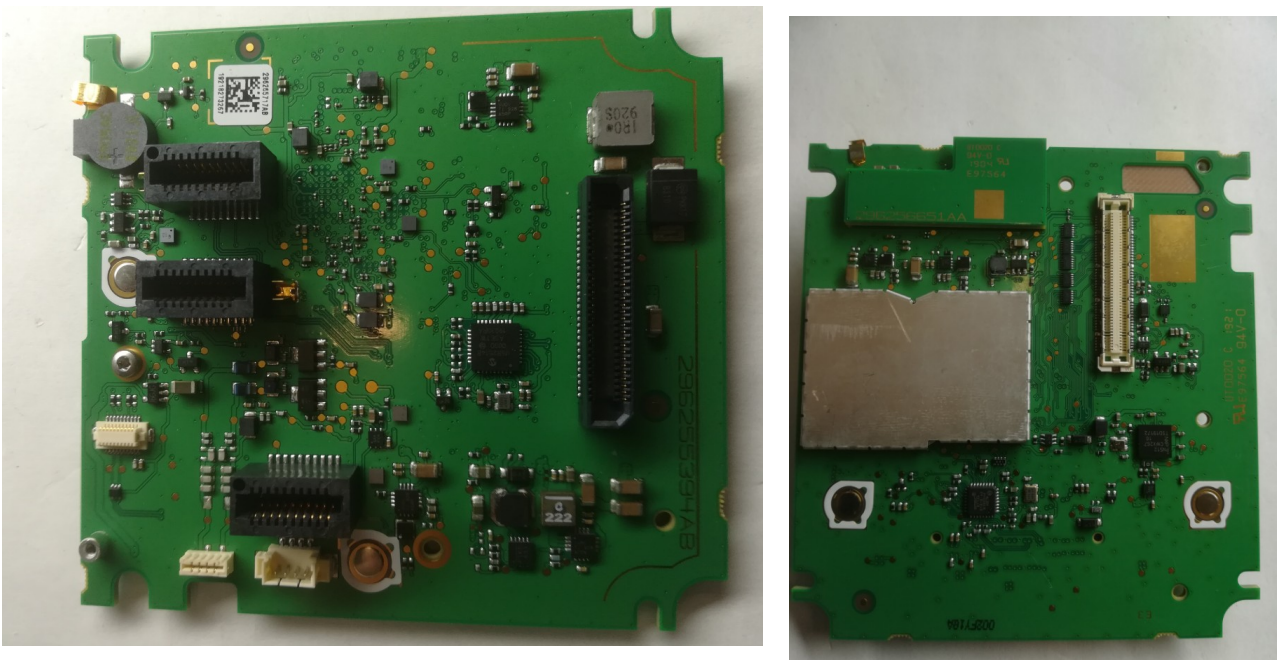

FCCID: XKB-SELF4000
IC: 2586D-SELF4000

Internal photos of the EUT

Photo 1: Bottom side back cover removed

Photo 2:

Photo 3:

Photo 4:

Photo 5:

Photo 6:

Photo 7:

Photo 8:

Photo 9:

Photo 10:

Photo 11:

Photo 12

CLESS ANTENNA