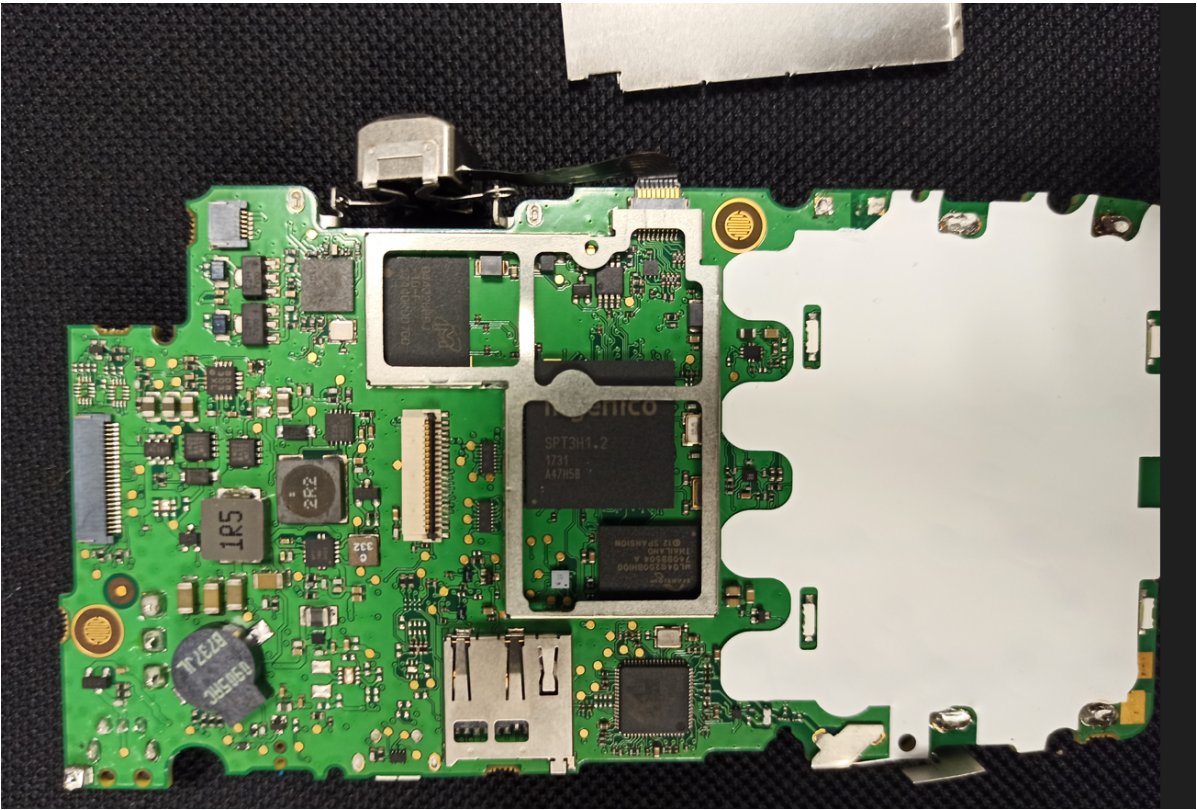

Internal photos of the EUT – M5000CLWI

Photo 1:

Photo 2 Move/5000 Move/3500

Photo 3:

Photo 4:

Photo 5:

Photo 6:

Photo 7:

Photo 8:

Photo 9

Photo 10: