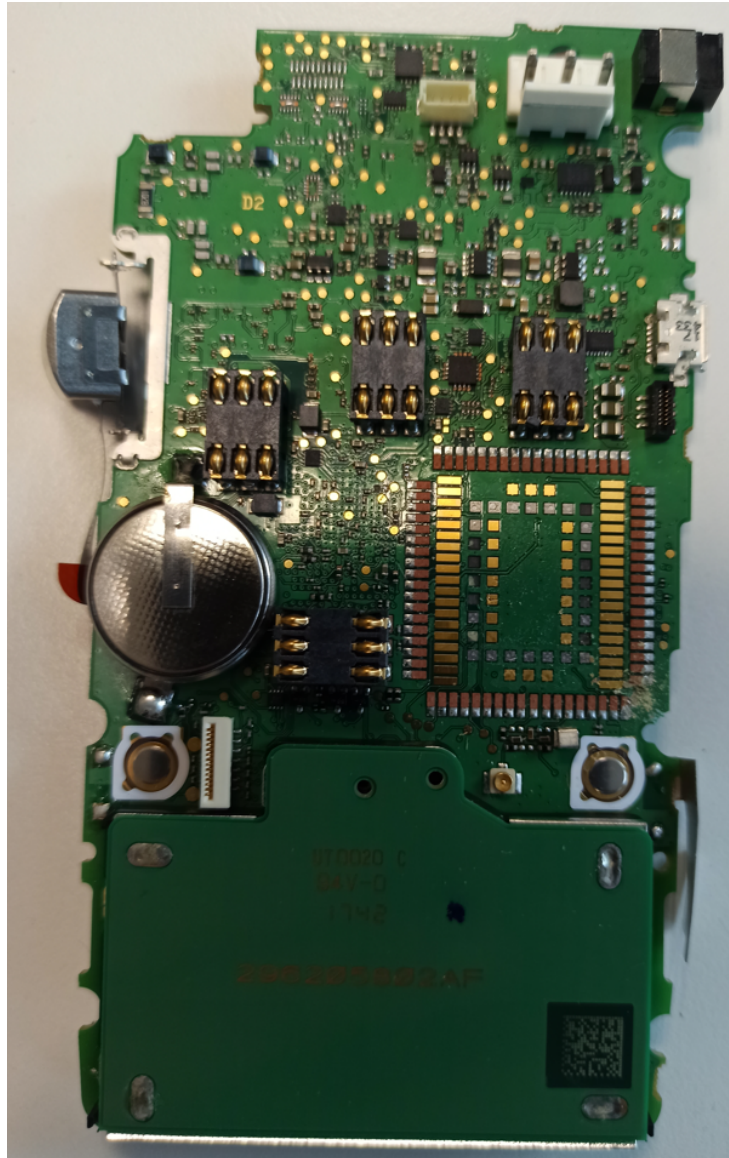

Internal photos of the EUT – M5000CLWI

Photo 1:

Photo 2 Move/5000 Move/3500

Photo 3:

Photo 4:

Photo 5:

Photo 6:

Photo 7:

Photo 8:

Photo 9

Photo 10: