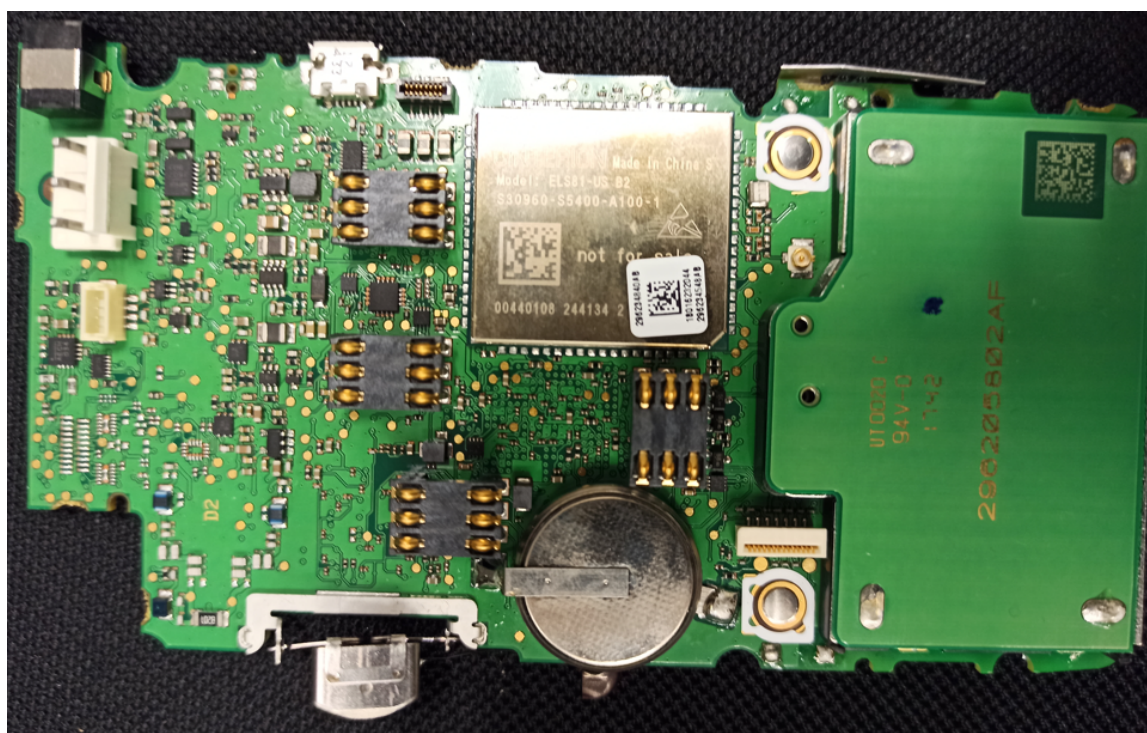

Internal photos of the EUT – M5000CL4GWI

Photo 1:

Photo 2 Move/5000 Move/3500

Photo 3:

Photo 4:

Photo 5:

Photo 6:

Photo 7:

Photo 8:

Photo 9:

Photo 10: