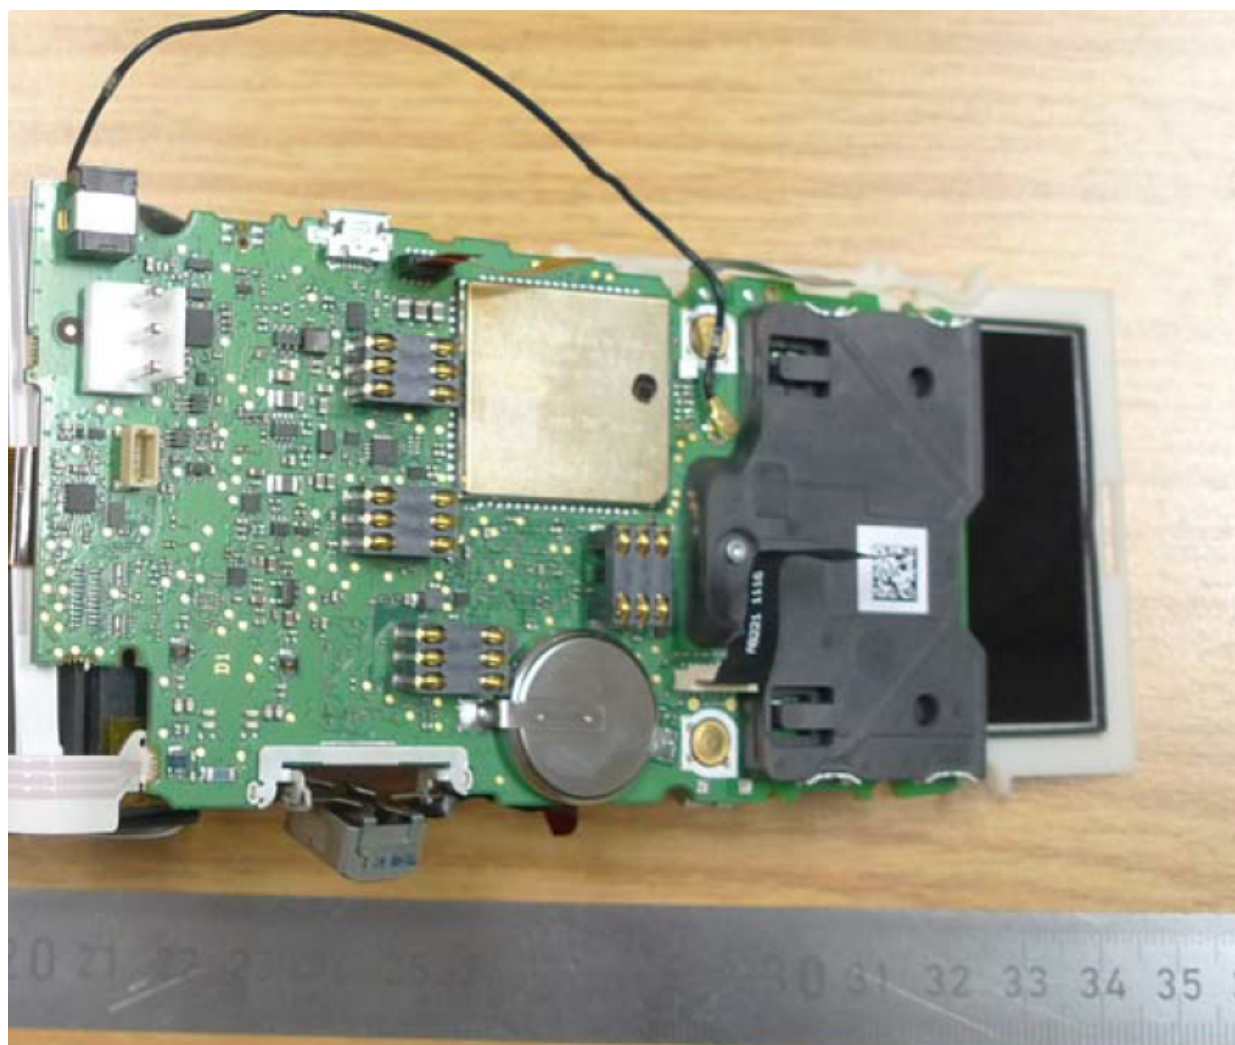

Internal photos of the EUT – M5000CL4GWI

Photo 1:

Photo 2 Move/5000 Move/3500

Photo 3:

Photo 4:

Photo 5:

Photo 6:

Photo 7:

Photo 8:

Photo 9:

Photo 10: