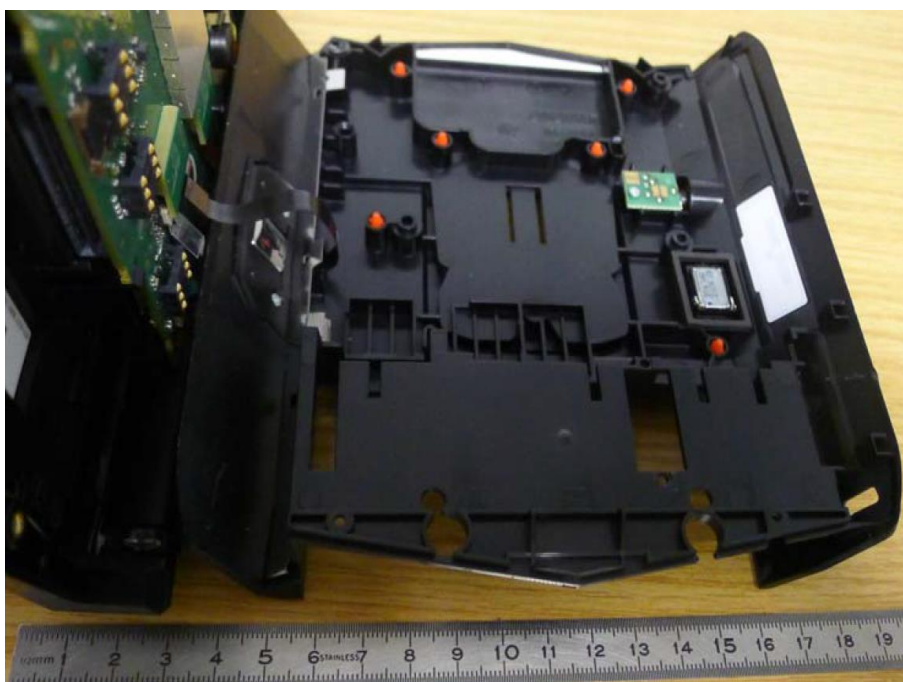

CETECOM ICT Services is now

CTC ||| **advanced**
member of RWTÜV group

Test report no.: 1-1633/16-01-01_AnnexB

Annex B

CETECOM ICT Services is now

CTC ||| **advanced**
member of RWTÜV group

This test report annex is electronically signed and valid without handwriting signature. For verification of the electronic signatures, the public keys can be requested at the testing laboratory.

Test report annex authorized:

David Lang
Lab Manager
Radio Communications & EMC

Internal photos of the EUT

Photo 1 (EUT rear view – rear cover removed):

Photo 2 (rear cover – inside view):

Photo 3 (PCB front side):