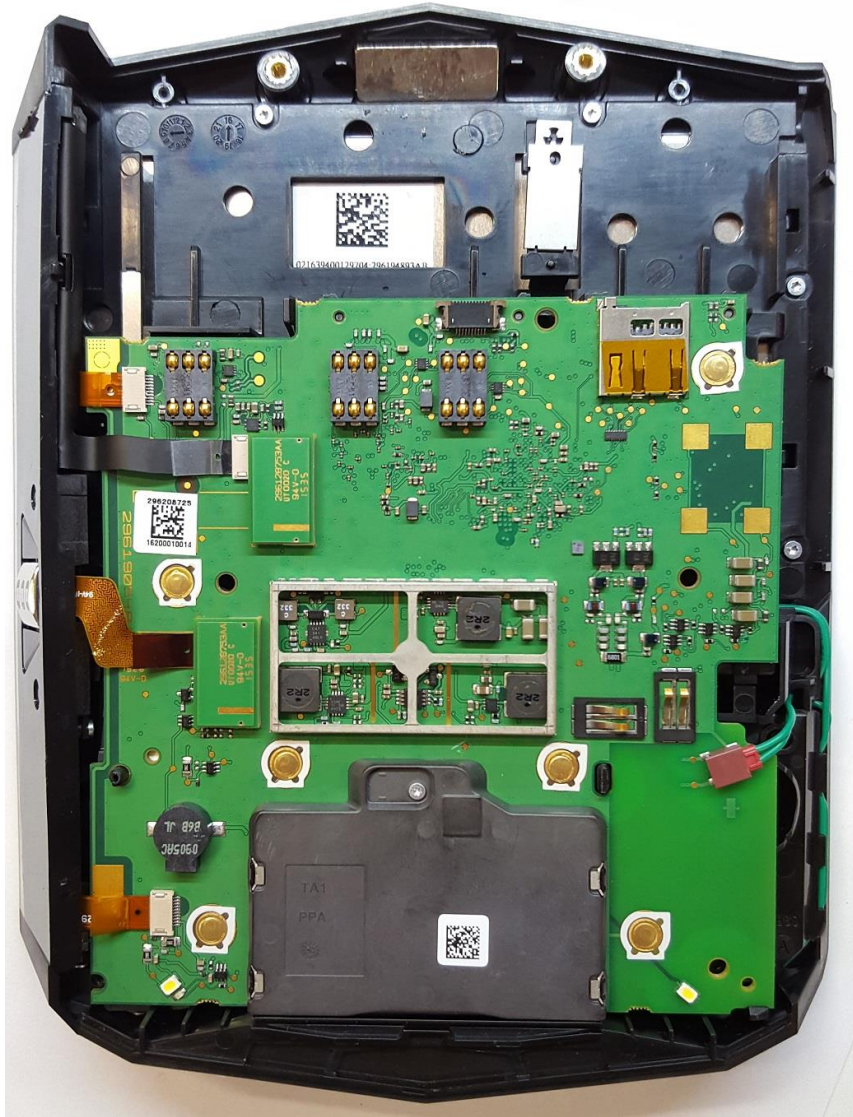

CETECOM ICT Services is now

CTC ||| **advanced**
member of RWTÜV group

Test report no.: 1-1633/16-01-01_AnnexB

Annex B

CETECOM ICT Services is now

CTC ||| **advanced**
member of RWTÜV group

This test report annex is electronically signed and valid without handwriting signature. For verification of the electronic signatures, the public keys can be requested at the testing laboratory.

Test report annex authorized:

David Lang
Lab Manager
Radio Communications & EMC

Internal photos of the EUT

Photo 1 (EUT rear view – rear cover removed):

Photo 2 (rear cover – inside view):

Photo 3 (PCB front side):

Photo 4 (PCB rear side):

Document history

Version	Applied changes	Date of release
	Initial release	2017-01-04