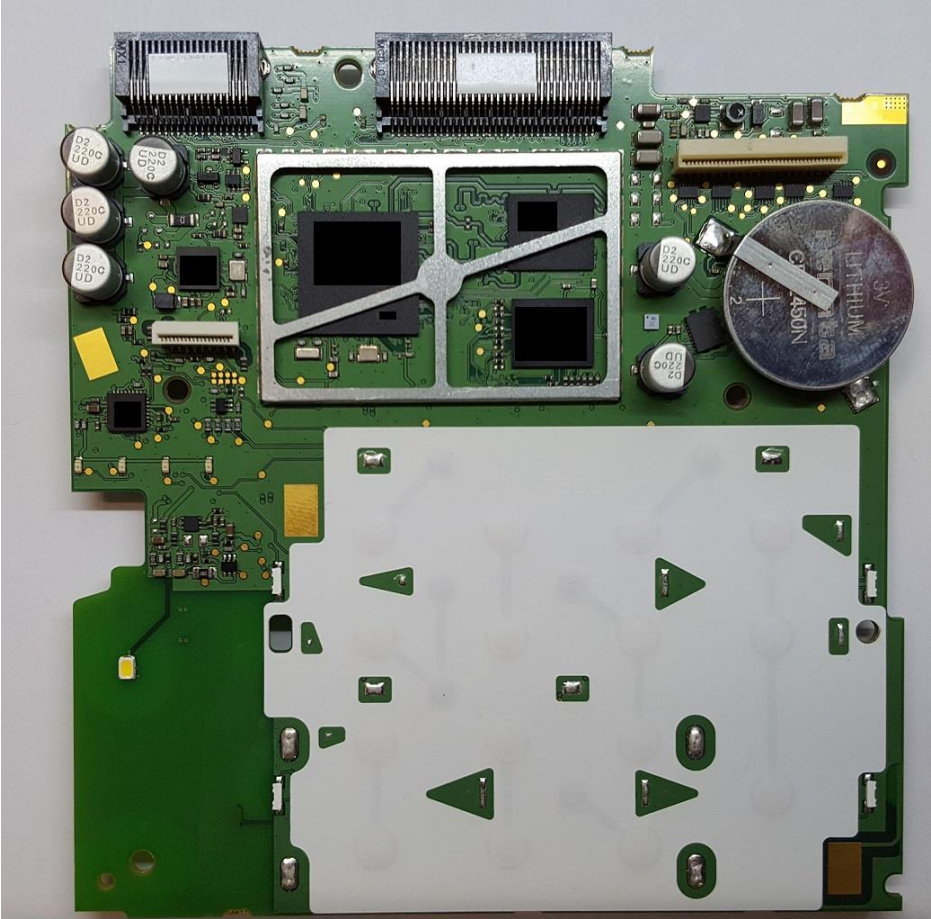

CETECOM ICT Services is now

CTC ||| **advanced**
member of RWTÜV group

Test report no.: 1-1633/16-01-01_AnnexB

Annex B

CETECOM ICT Services is now

CTC ||| **advanced**
member of RWTÜV group

This test report annex is electronically signed and valid without handwriting signature. For verification of the electronic signatures, the public keys can be requested at the testing laboratory.

Test report annex authorized:

David Lang
Lab Manager
Radio Communications & EMC

Internal photos of the EUT

Photo 1 (EUT rear view – rear cover removed):

Photo 2 (rear cover – inside view):

Photo 3 (PCB front side):