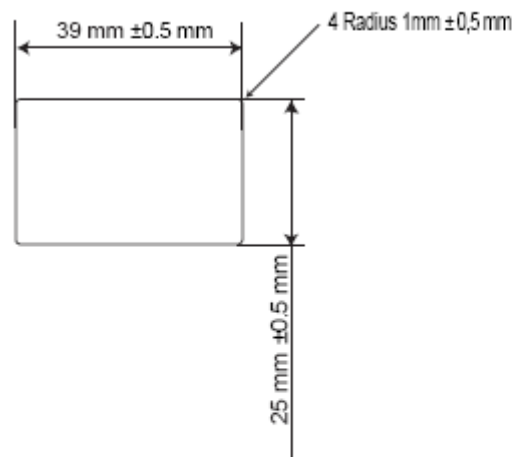

LABEL INFO IWL Bluetooth + Cless Handheld

Model: IWL2XX-XXTXXXXX	<i>ingenico</i>
	
Serial N° 10255WL40000183	
	
BT Adr : 0B0003814E50ED	
	
FCC ID: XKB-IWL2XXBCL	
IC: 2586D-IWL2BCL	
Rating: 5V $\frac{---}{---}$ 1A	  
Made in VIETNAM	

Color: White RAL9010
Adhésive one side: permanent UL969 certified
Material: Vynil or Polyester, thickness 50 to 100 μ m UL969 certified