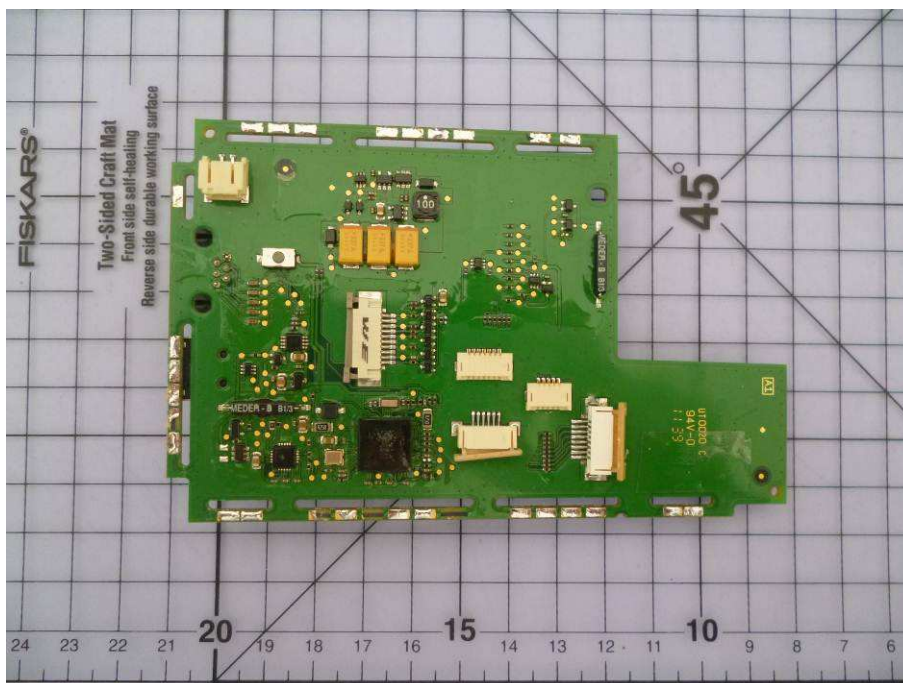

INTERNAL PHOTOS OF TESTED EUT

General views of enclosure

Motor for blocking card (optional, just removed for option without)