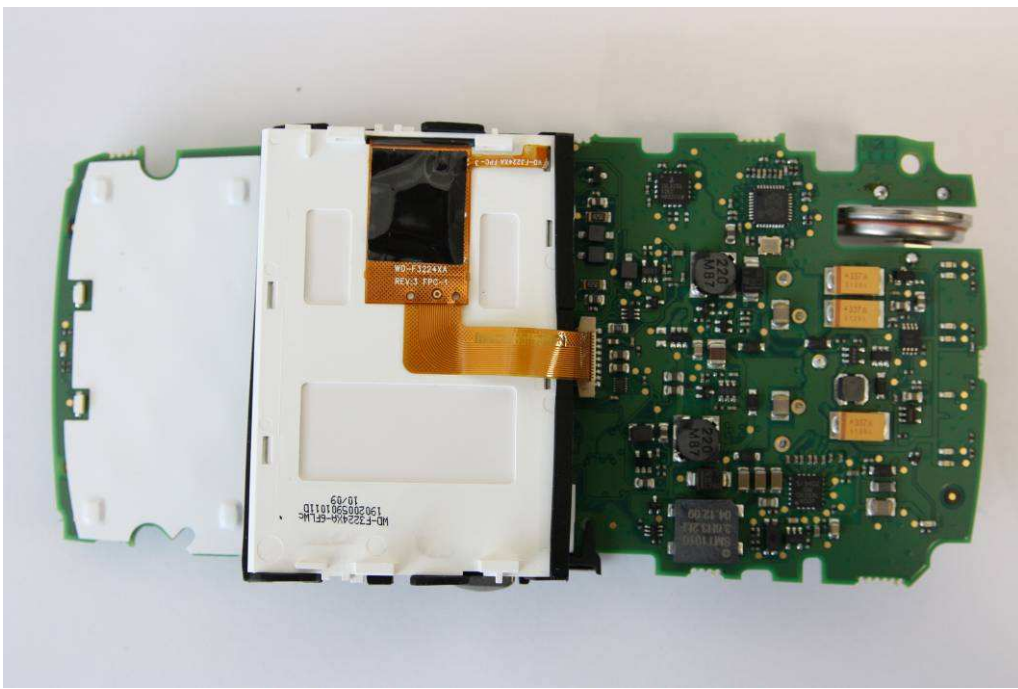

**INTERNAL PHOTOS OF EQUIPMENT**

**Internal views of iPP350-01Txxxx:**

**Overview**

*General views of Antenna*

**General views of PCB**

**View without the screen**

**Other side of PCB**

**Internal views of iPP320-01Txxxx**

Difference between iPP350 and iPP320 is the screen, color for iPP350 and black and white for iPP320.

**View of internal enclosure**

**View of B&W screen**