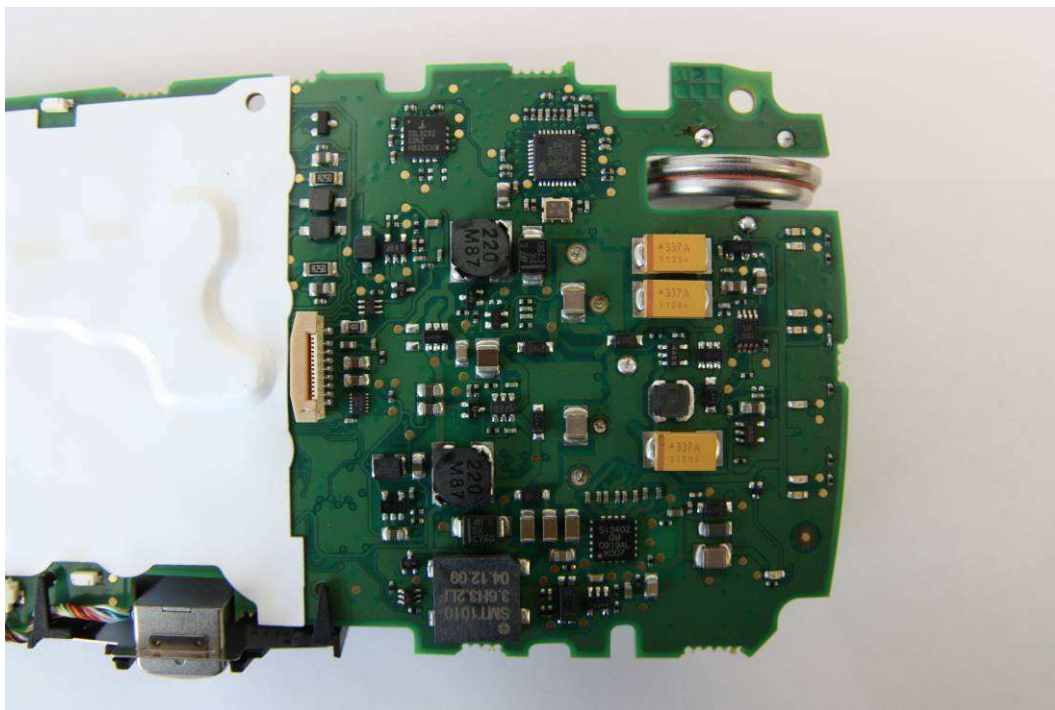

**INTERNAL PHOTOS OF EQUIPMENT**

**Internal views of iPP350-01Txxxx:**

**Overview**

*General views of Antenna*

**General views of PCB**

**View without the screen**

**Other side of PCB**

**Internal views of iPP320-01Txxxx**

Difference between iPP350 and iPP320 is the screen, color for iPP350 and black and white for iPP320.

**View of internal enclosure**

**View of B&W screen**