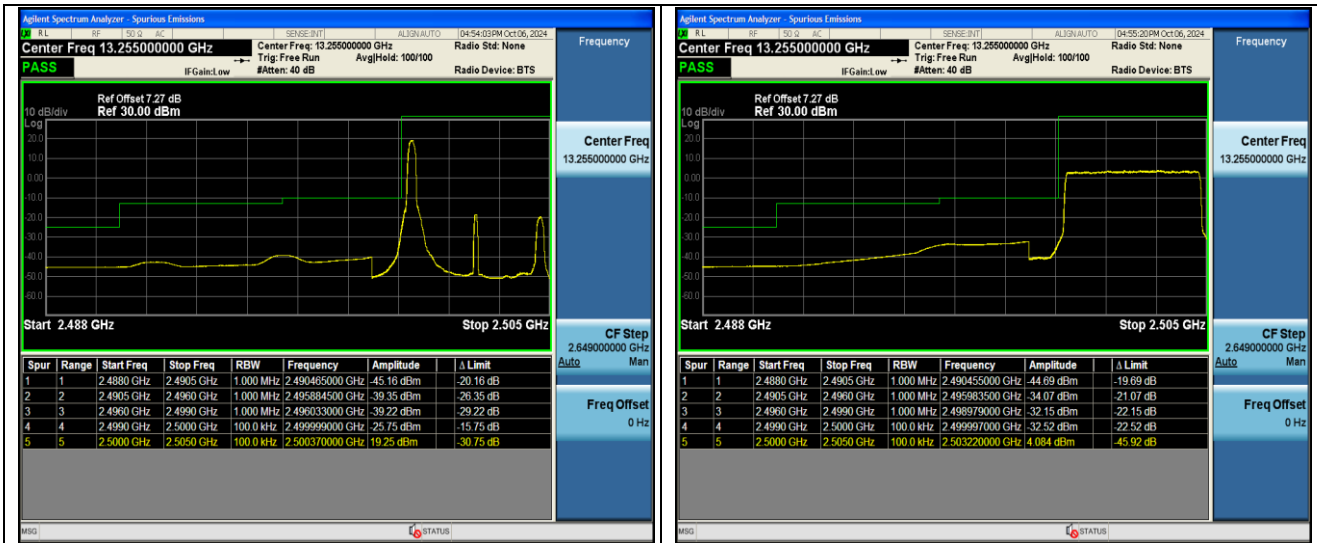

Band Edge

Test Graphs

Band7-5MHz-QPSK-20775-1RB#0-PASS

Band7-5MHz-QPSK-20775-25RB#0-PASS