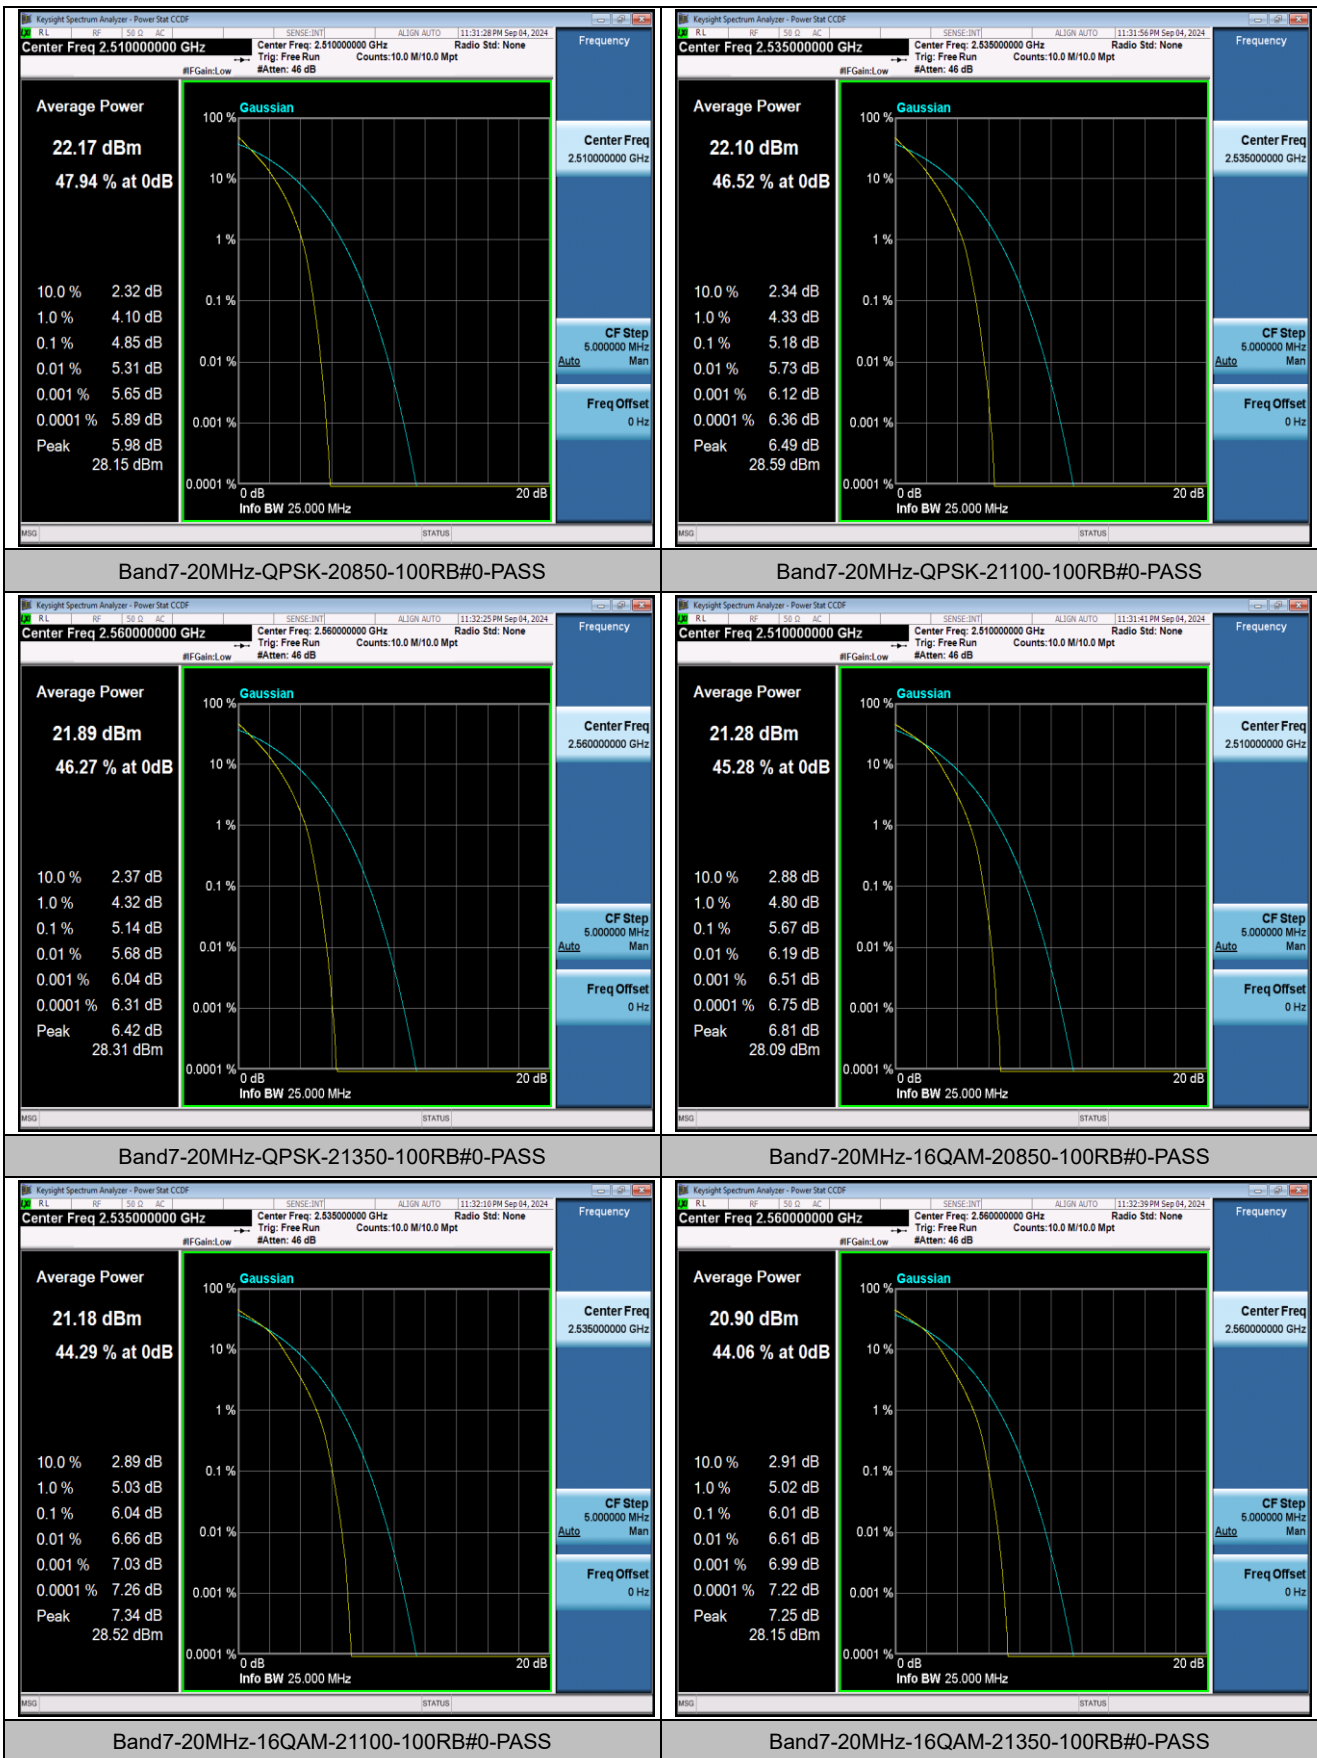

Test Graphs