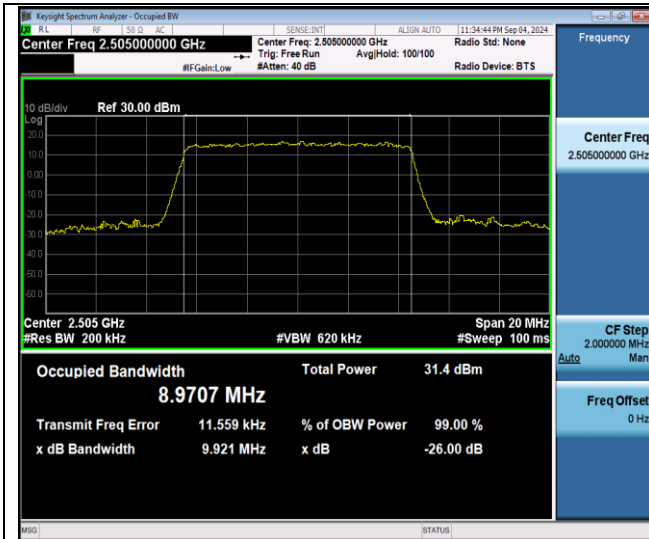

Band7-10MHz-QPSK-20800-50RB#0-PASS