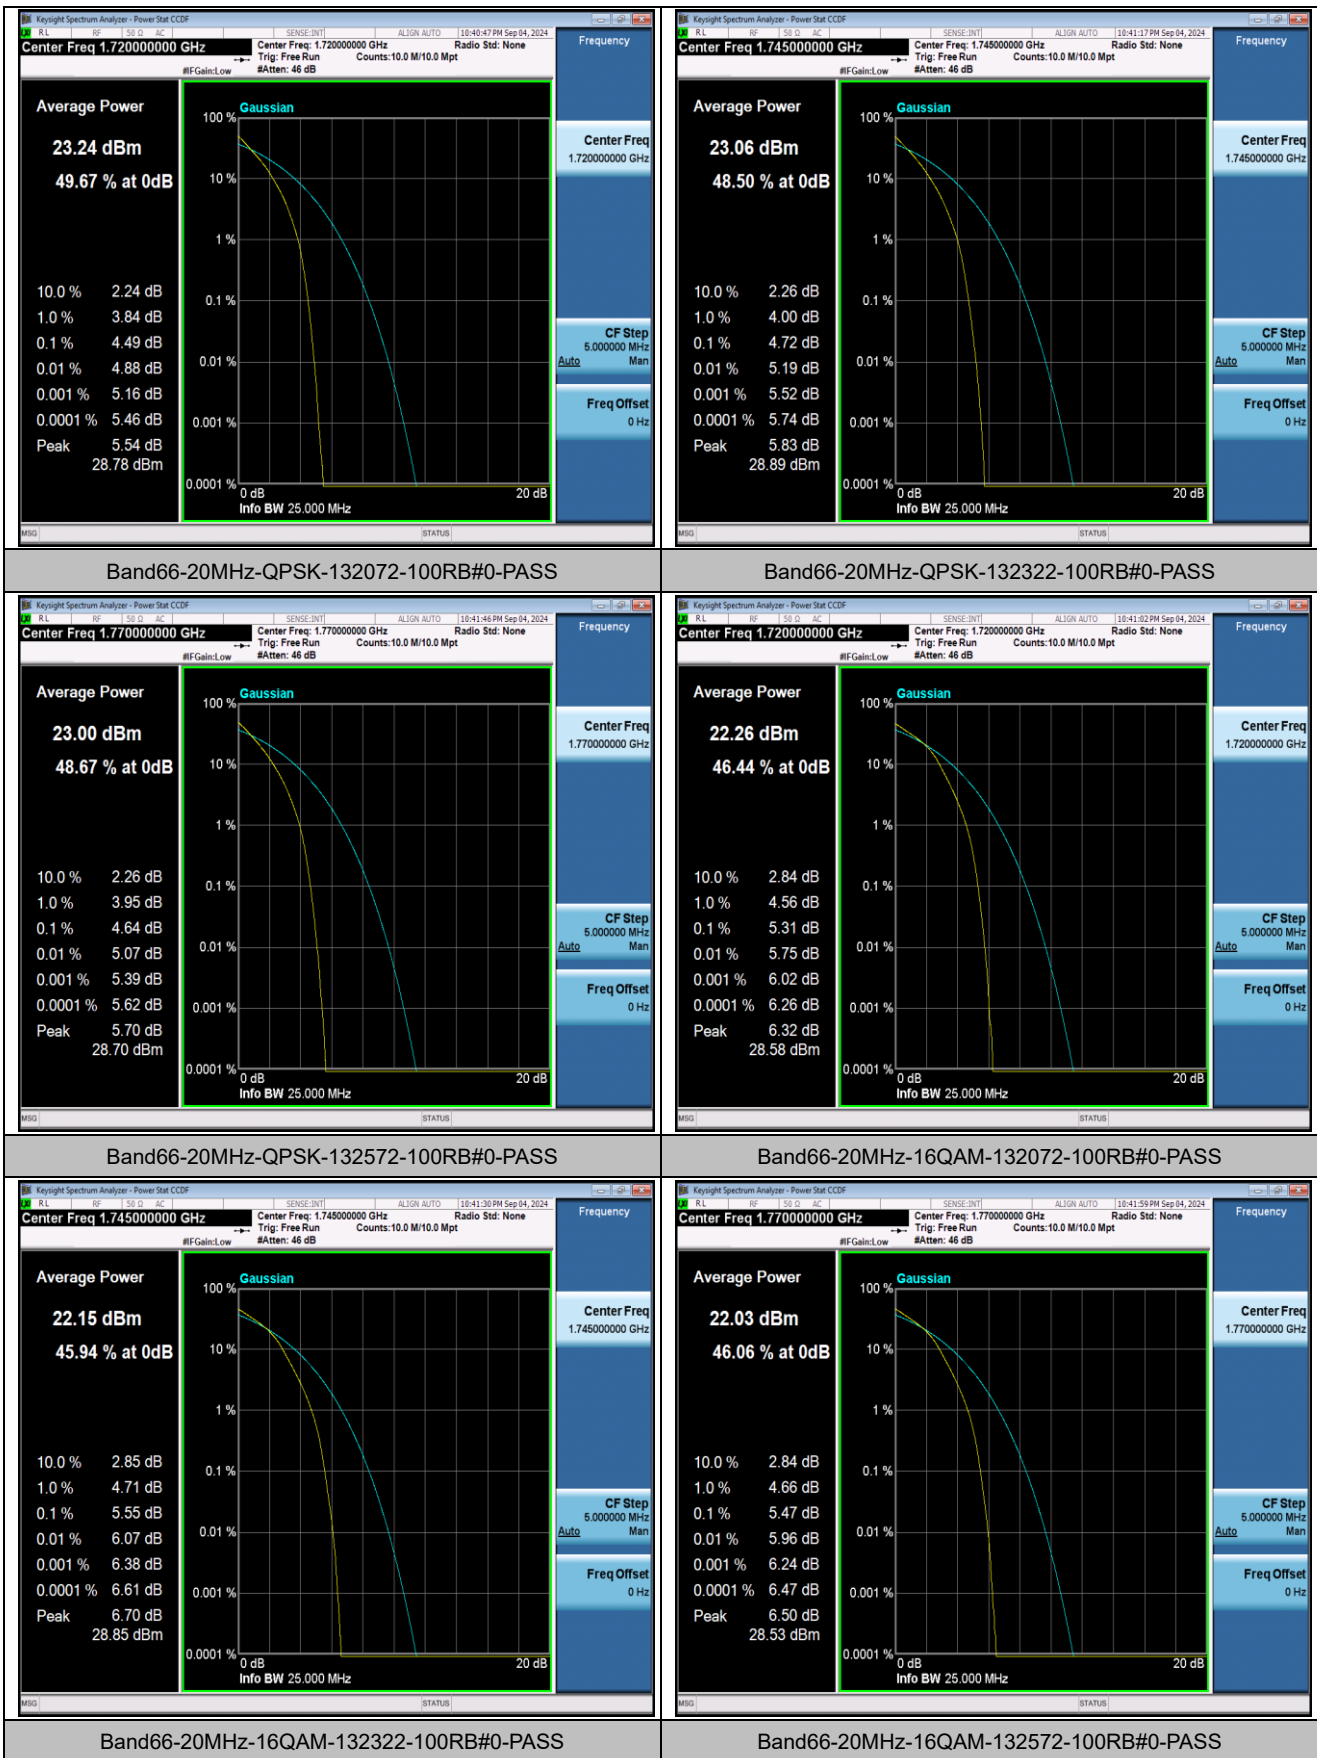

Test Graphs