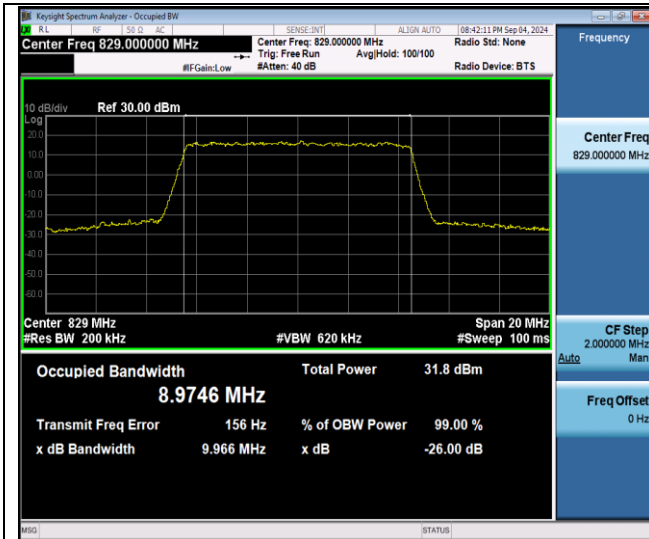

Band5-10MHz-QPSK-20450-50RB#0-PASS