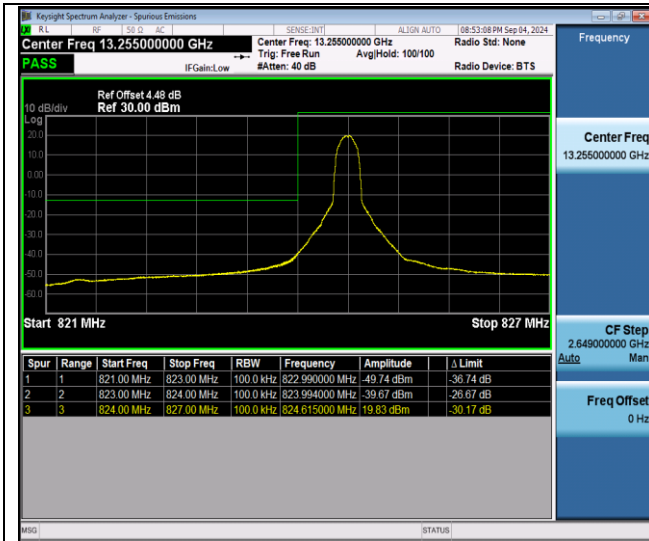

Band5-10MHz-QPSK-20450-1RB#0-PASS