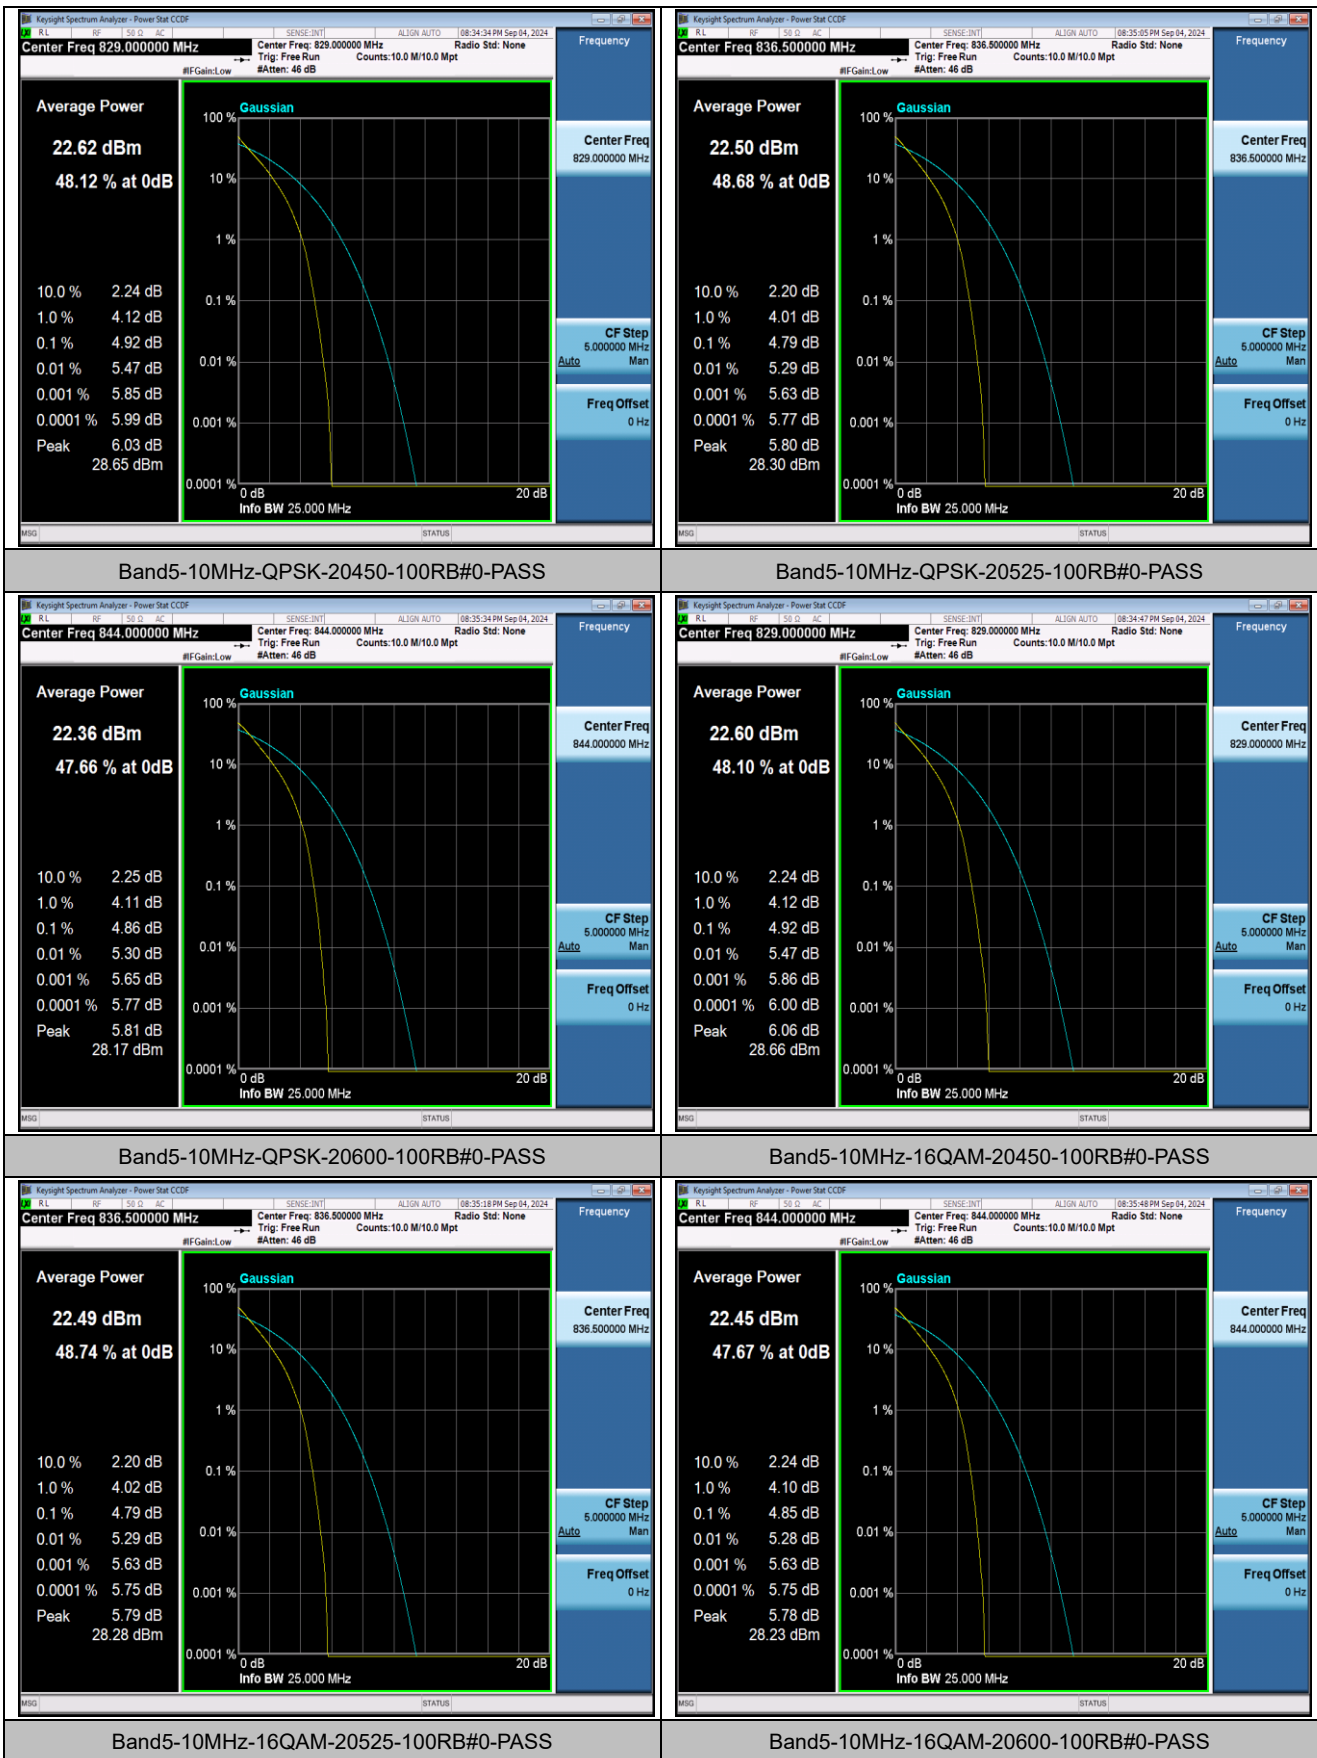

Test Graphs