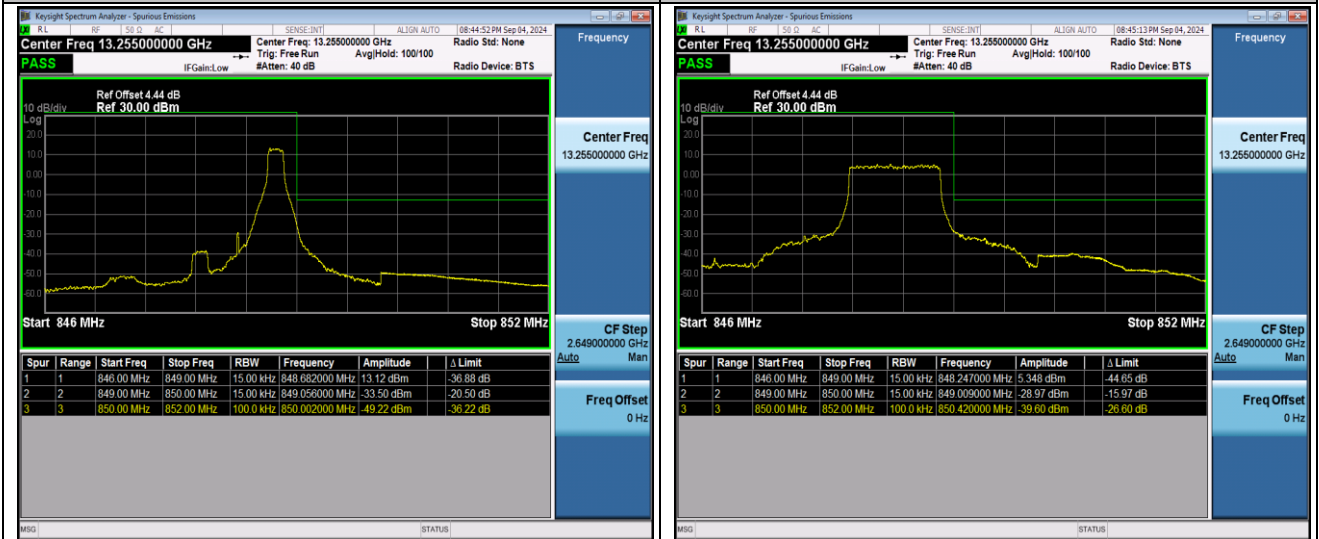

Band5-1.4MHz-QPSK-20643-1RB#5-PASS

Band5-1.4MHz-QPSK-20643-6RB#0-PASS