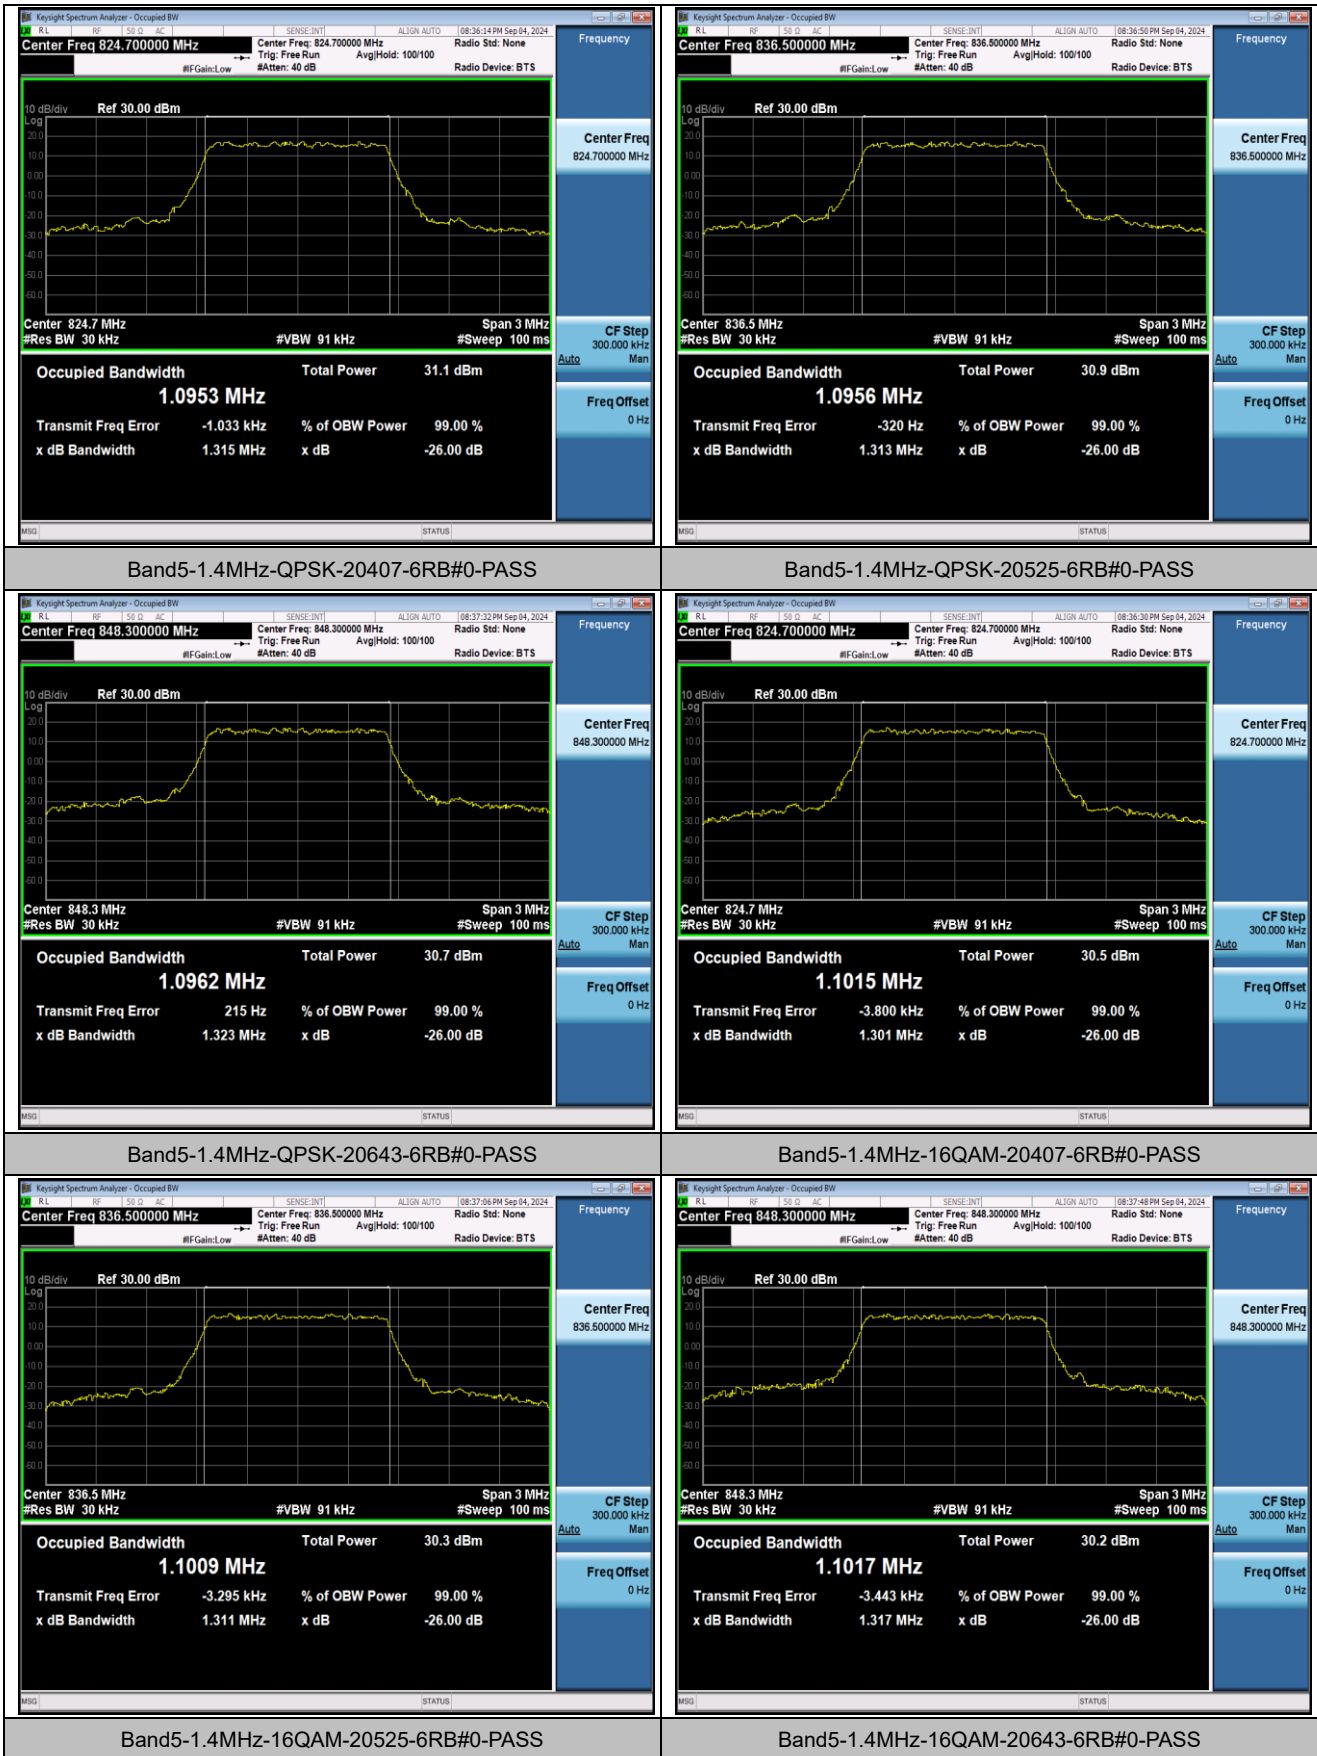

Test Graphs