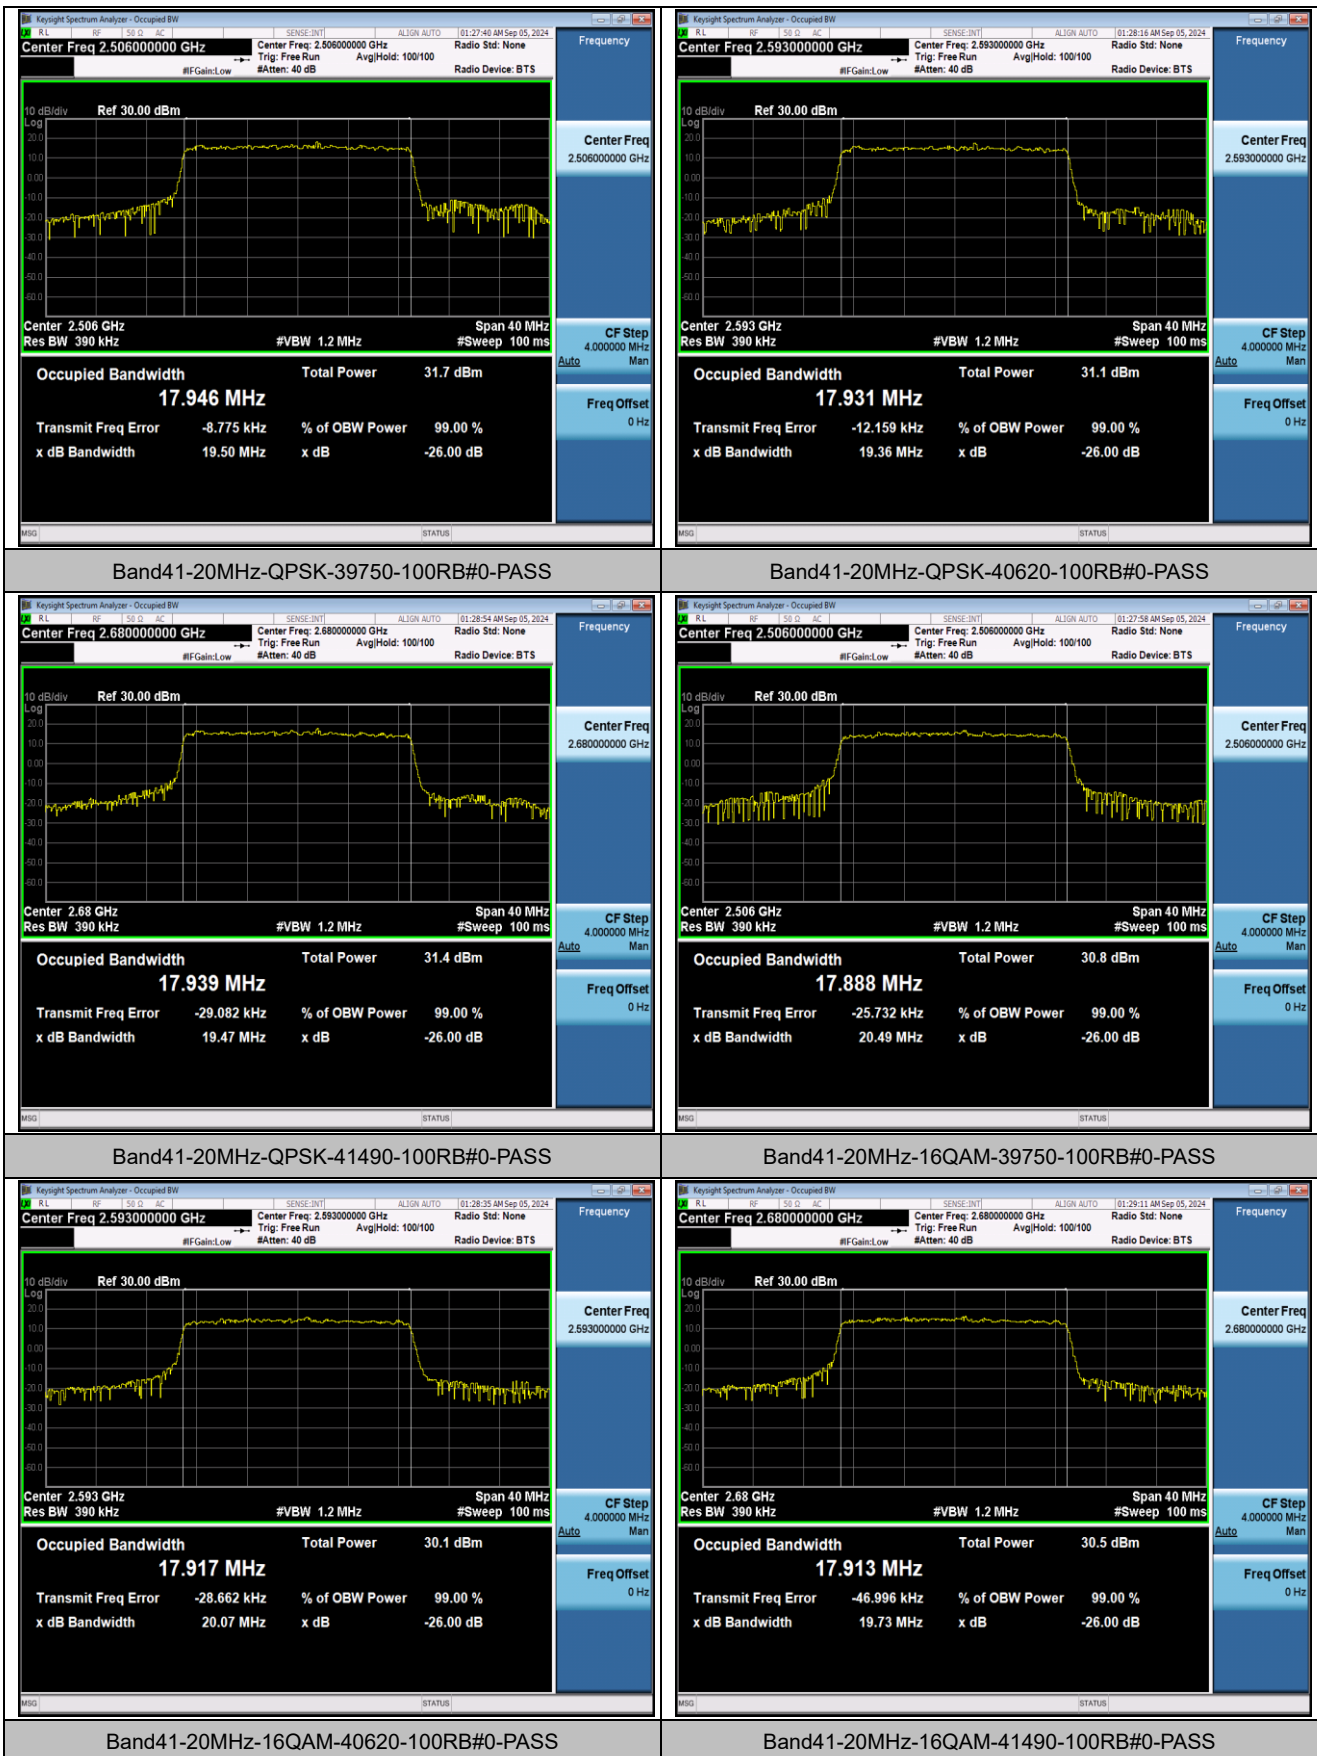

## Effective (Isotropic) Radiated Power Output Data

## Test Graphs

## Test Graphs

Band41-10MHz-QPSK-39700-50RB#0-PASS

Band41-10MHz-QPSK-40620-50RB#0-PASS

Band41-10MHz-QPSK-41540-50RB#0-PASS

Band41-10MHz-16QAM-39700-50RB#0-PASS

Band41-10MHz-16QAM-40620-50RB#0-PASS

Band41-10MHz-16QAM-41540-50RB#0-PASS

## Band Edge