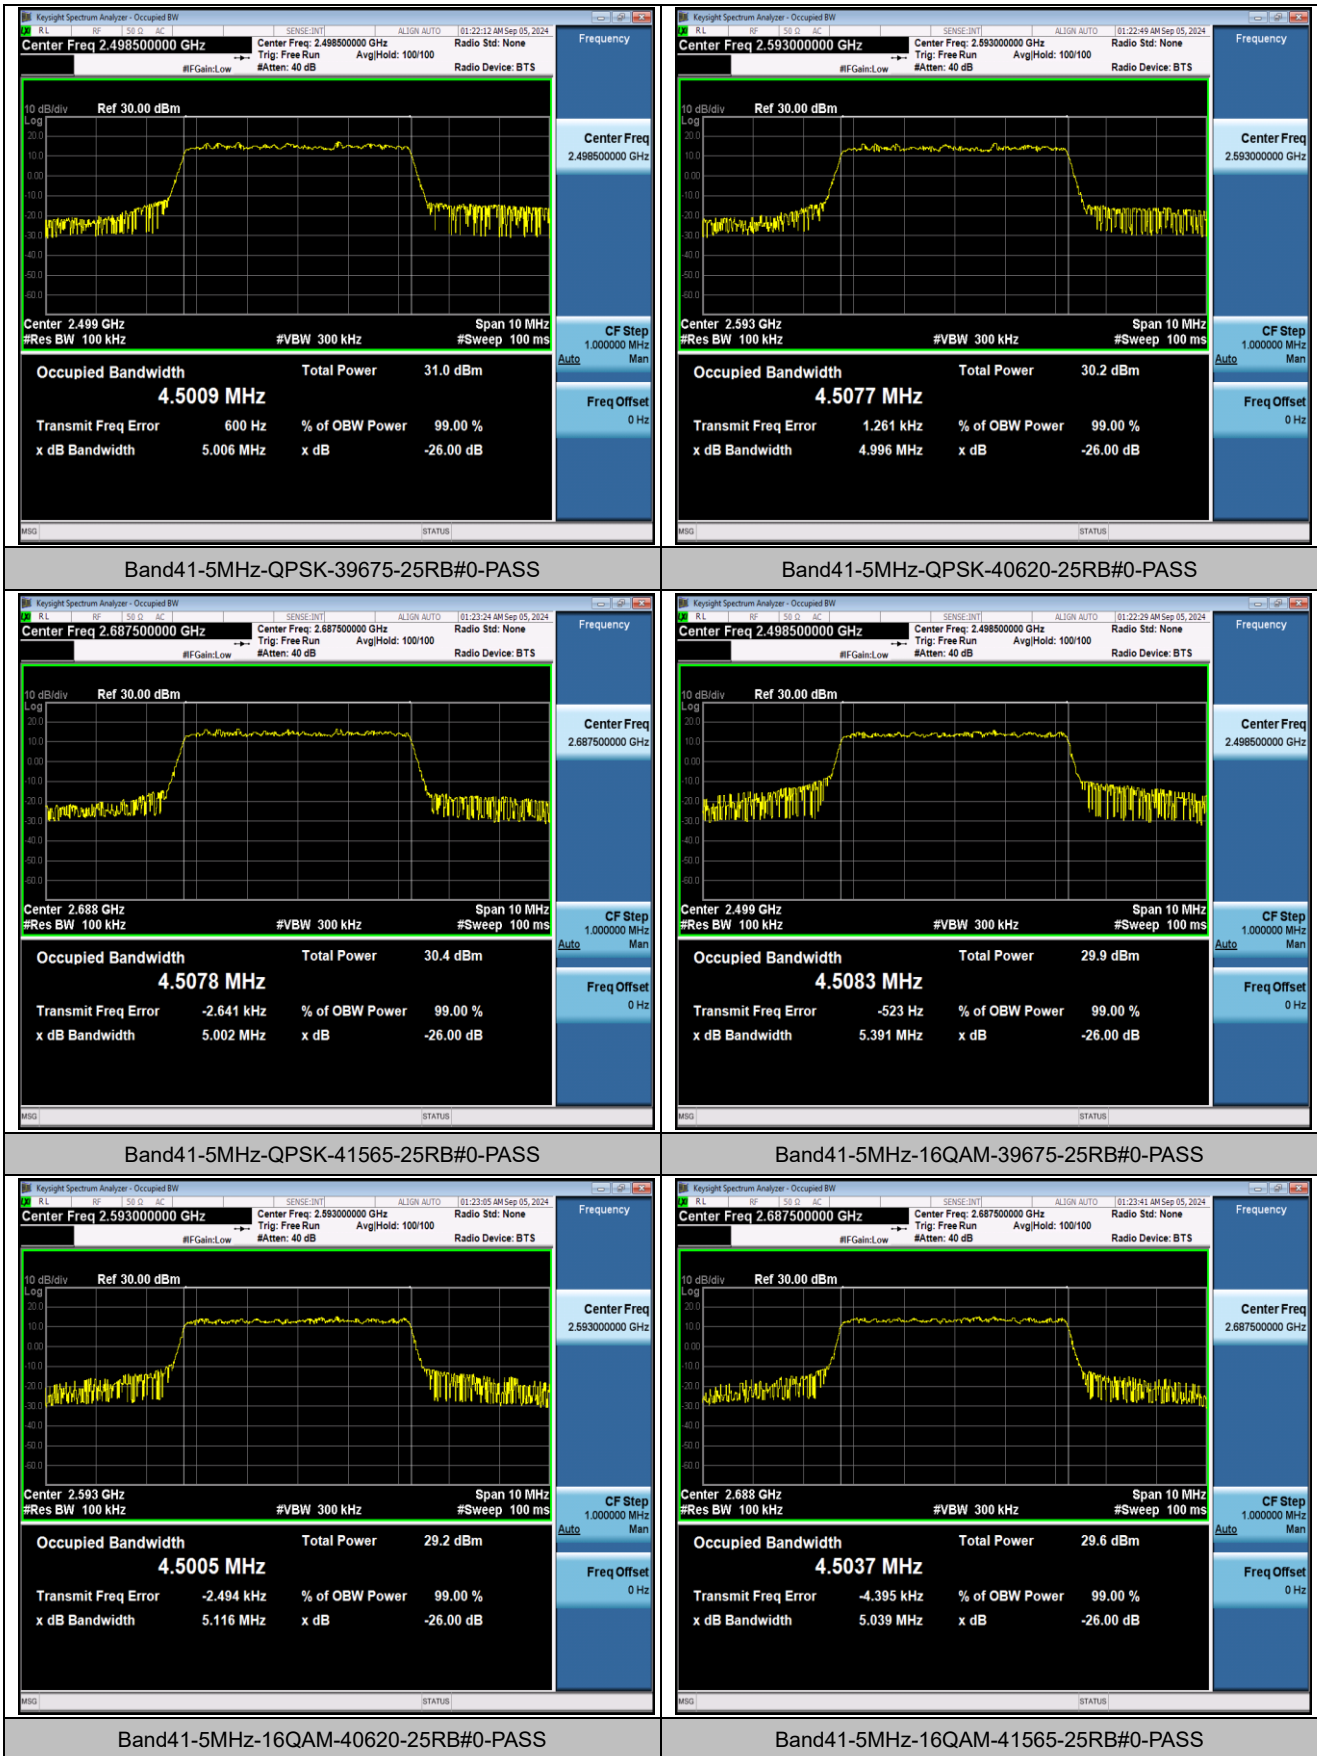

Test Graphs