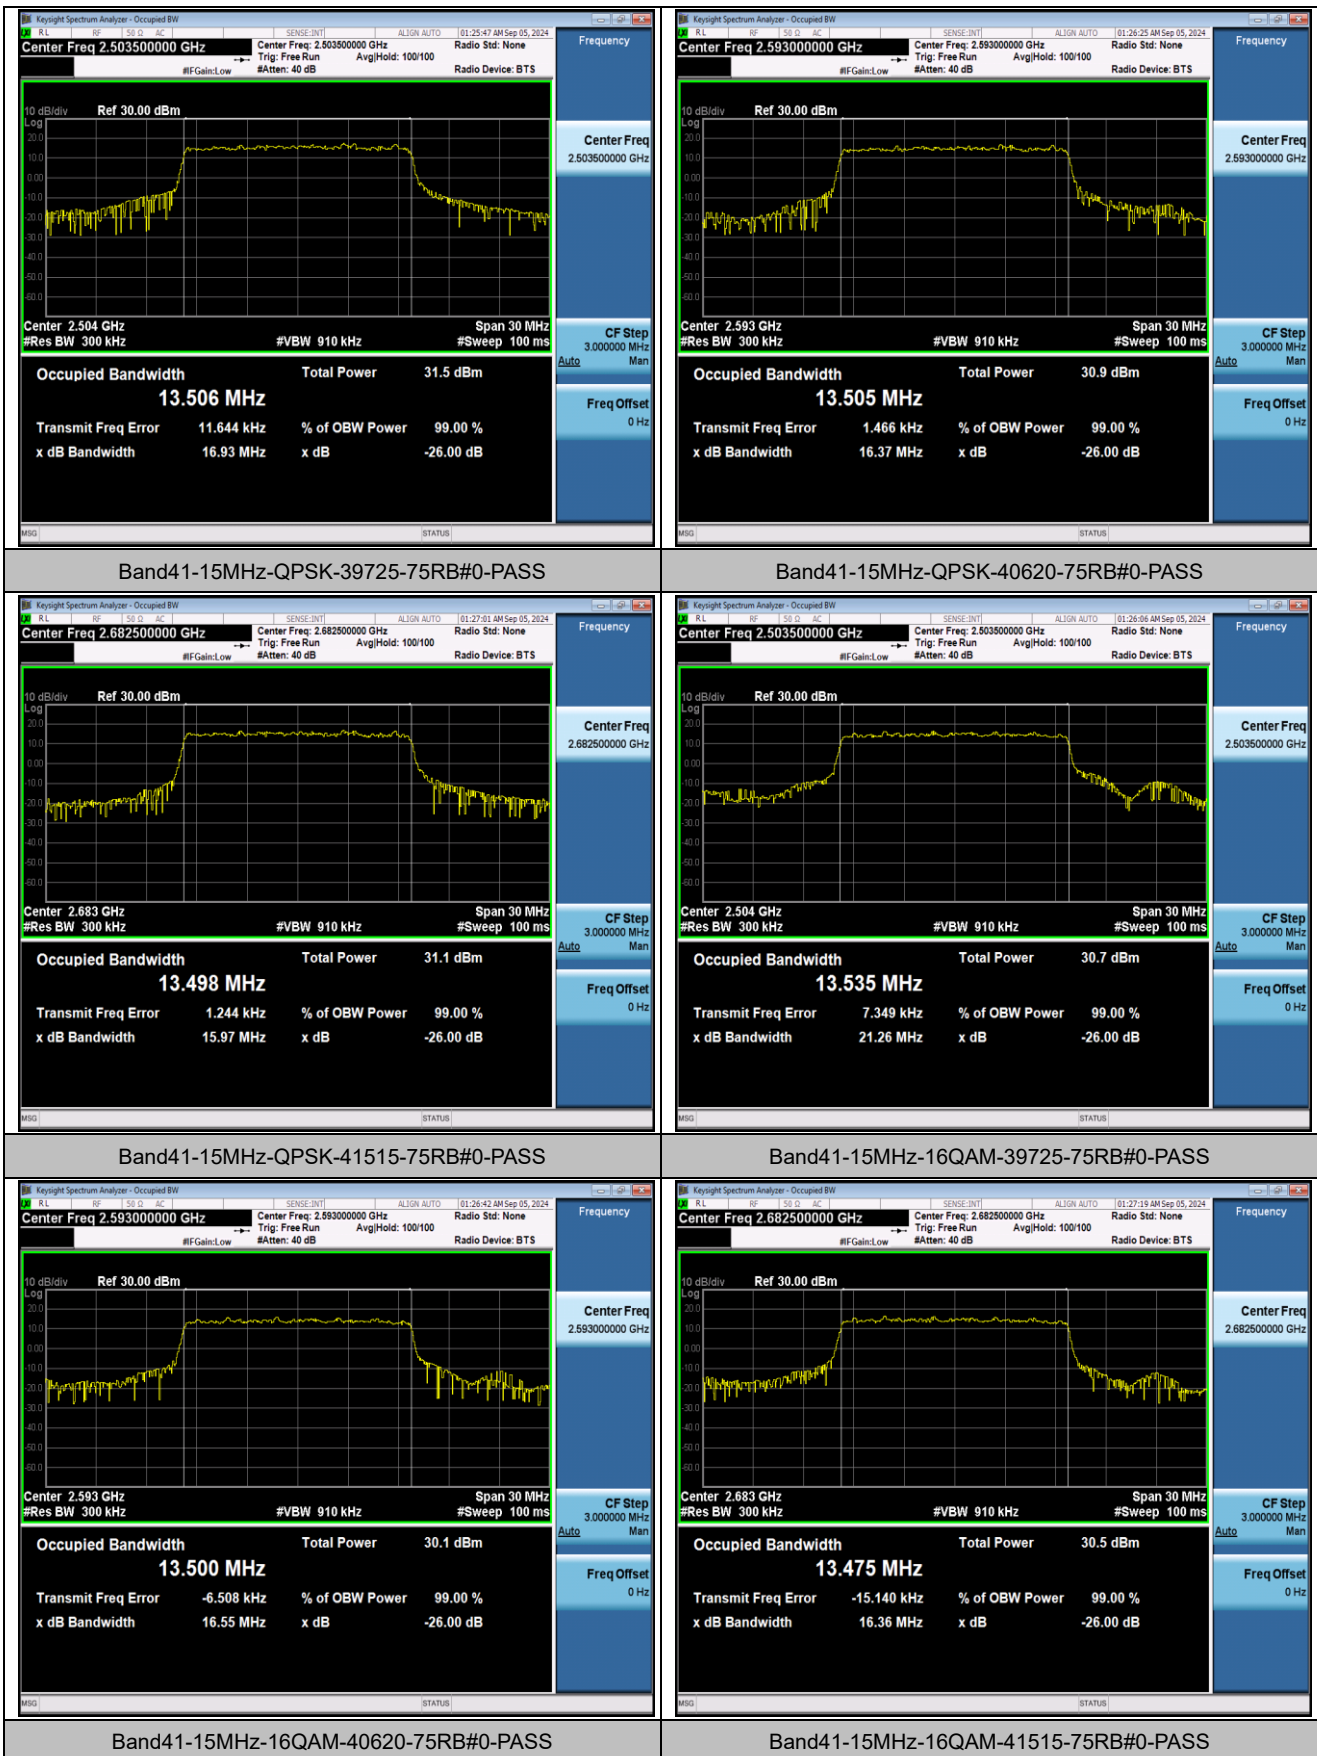

## Effective (Isotropic) Radiated Power Output Data

## Test Graphs

## Test Graphs

Band41-10MHz-QPSK-39700-50RB#0-PASS

Band41-10MHz-QPSK-40620-50RB#0-PASS

Band41-10MHz-QPSK-41540-50RB#0-PASS

Band41-10MHz-16QAM-39700-50RB#0-PASS

Band41-10MHz-16QAM-40620-50RB#0-PASS

Band41-10MHz-16QAM-41540-50RB#0-PASS

## Band Edge