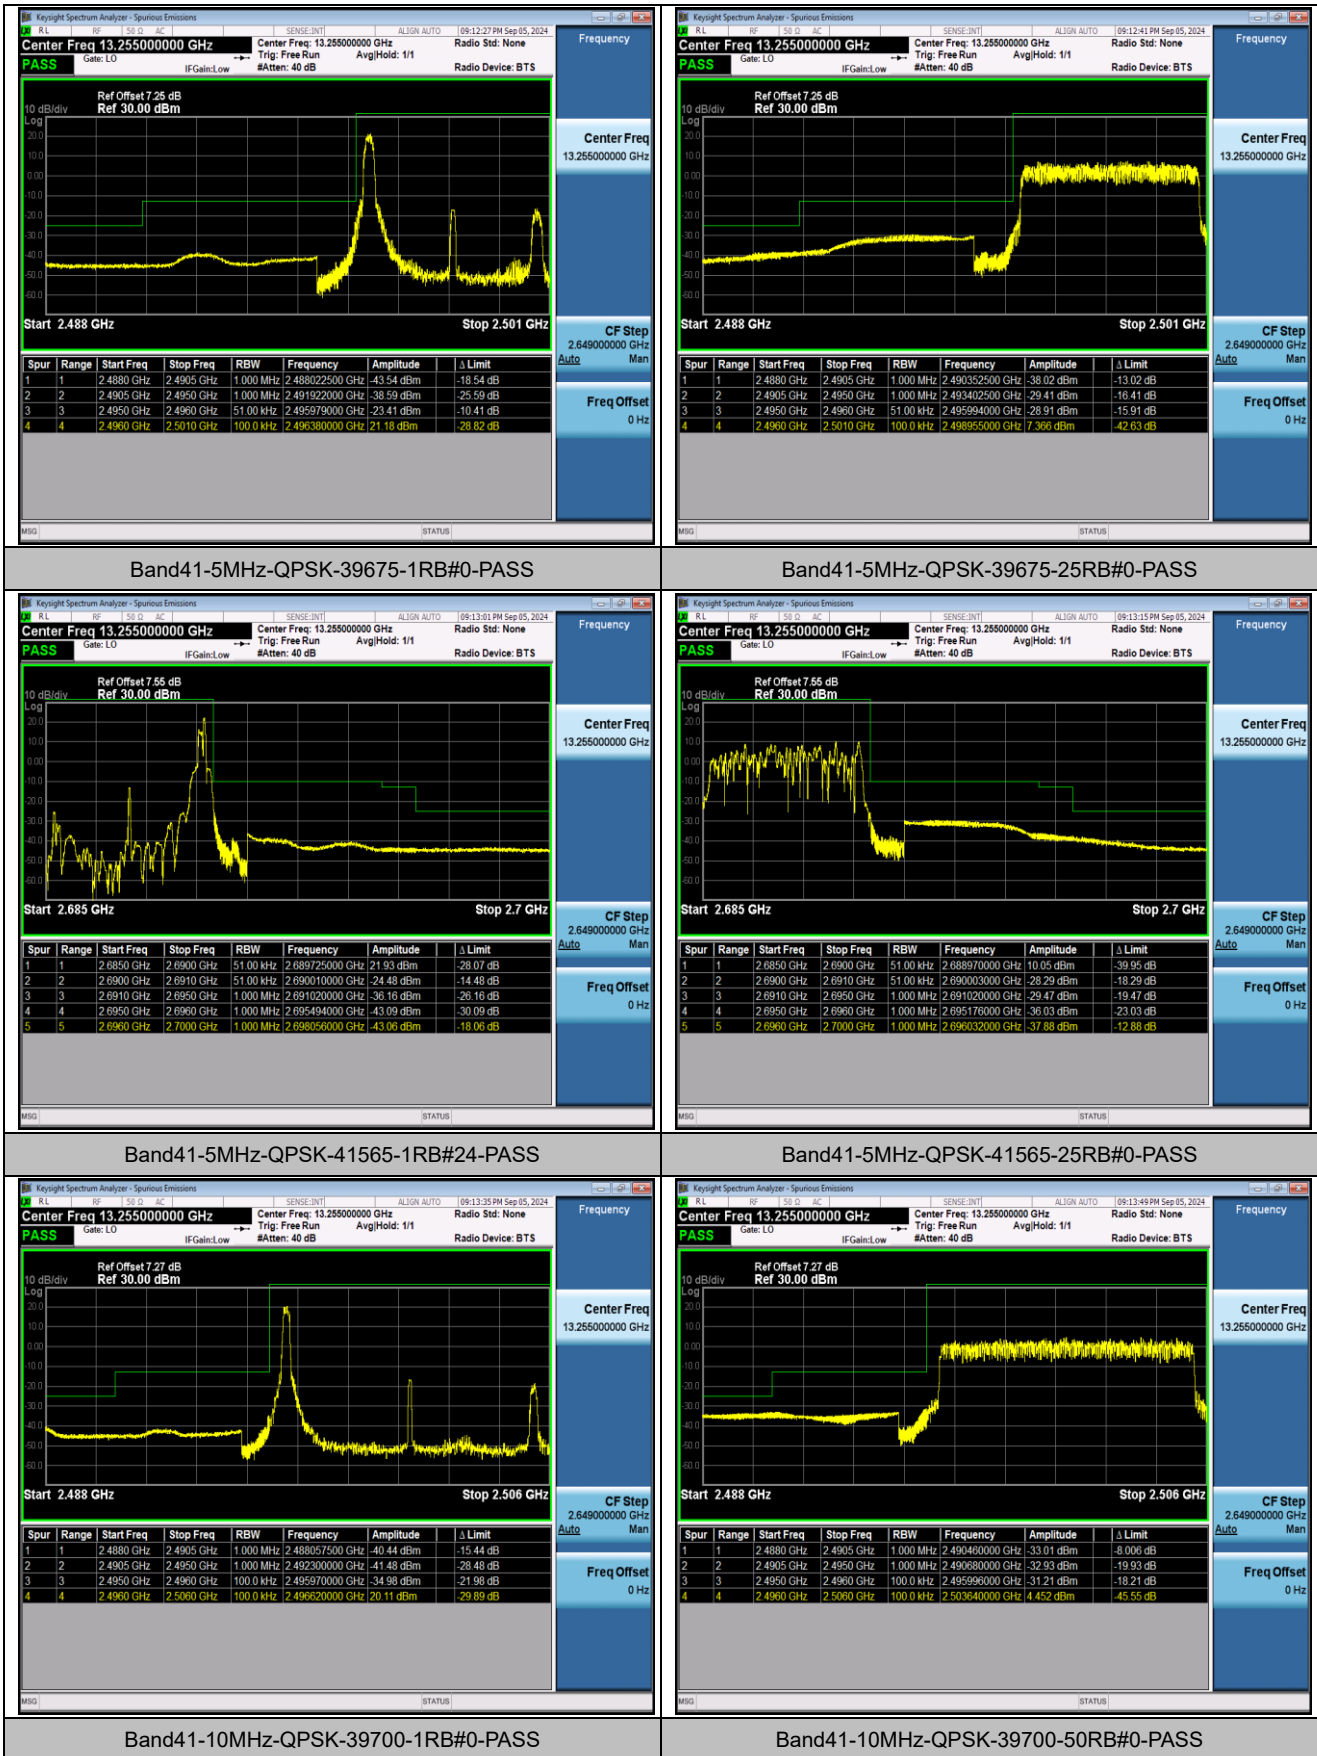

Band Edge

Test Graphs