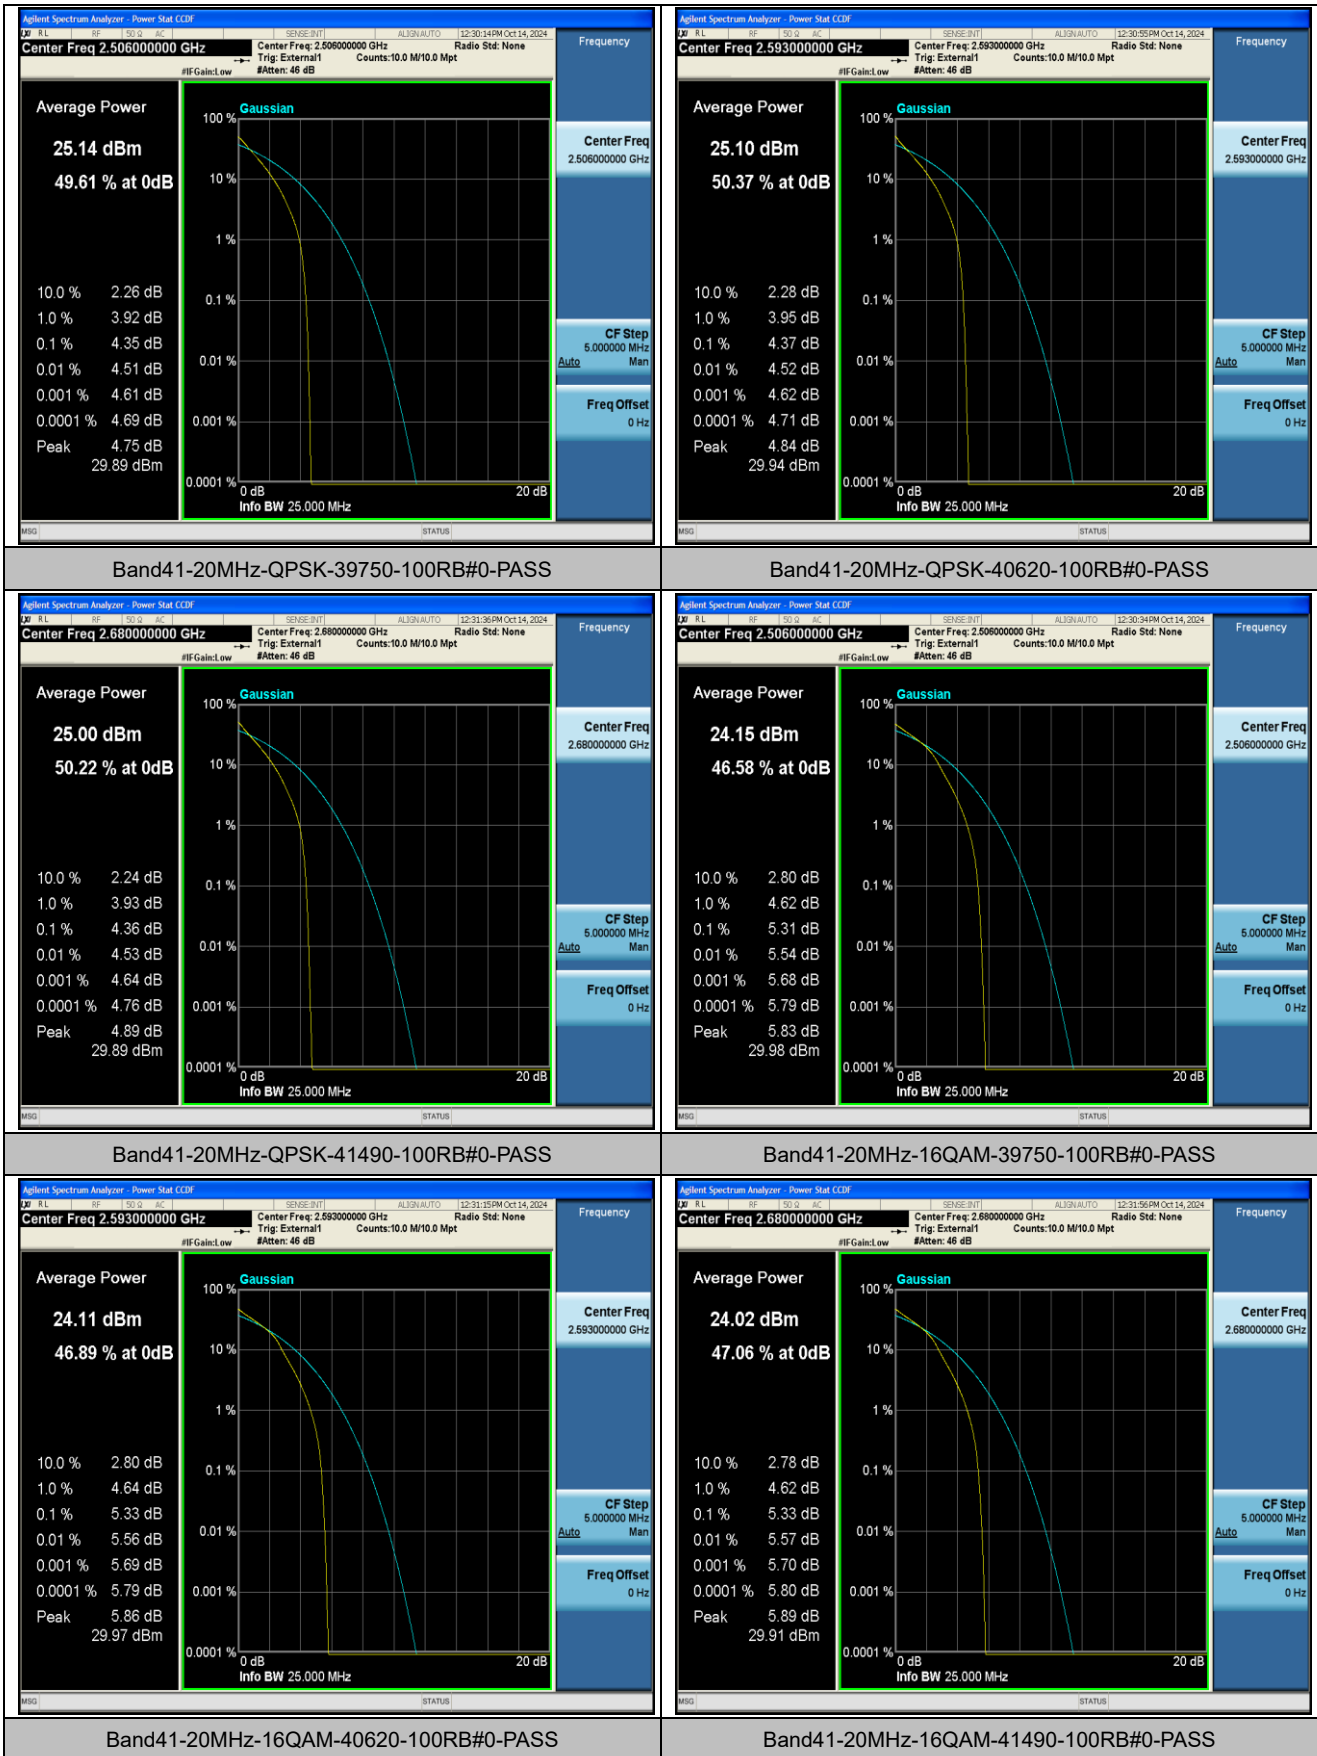

Test Graphs