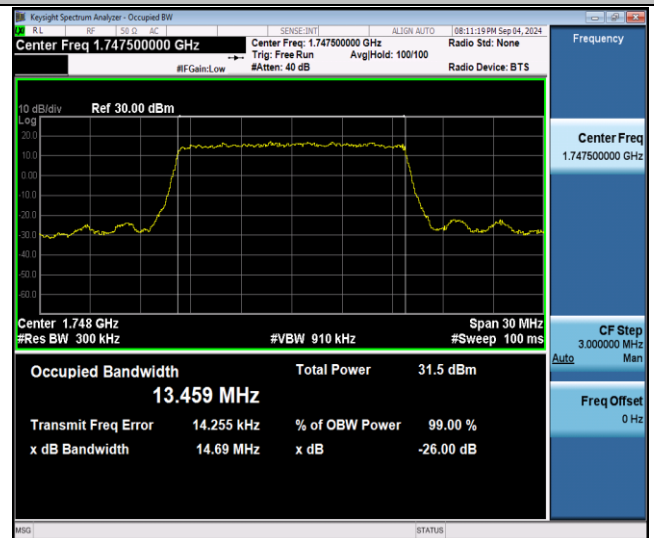

Test Graphs

Band4-15MHz-QPSK-20025-75RB#0-PASS

Band4-15MHz-QPSK-20175-75RB#0-PASS

Band4-15MHz-QPSK-20325-75RB#0-PASS

Band4-15MHz-16QAM-20025-75RB#0-PASS

Band4-15MHz-16QAM-20175-75RB#0-PASS

Band4-15MHz-16QAM-20325-75RB#0-PASS