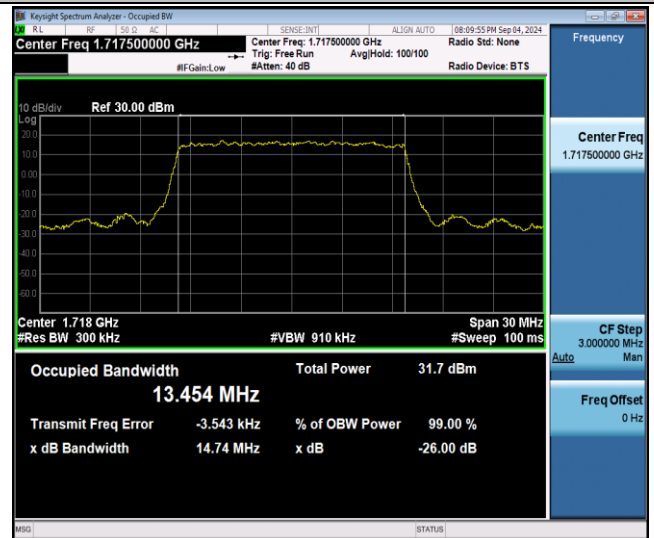

Test Graphs

Band4-15MHz-QPSK-20025-75RB#0-PASS

Band4-15MHz-QPSK-20175-75RB#0-PASS

Band4-15MHz-QPSK-20325-75RB#0-PASS

Band4-15MHz-16QAM-20025-75RB#0-PASS

Band4-15MHz-16QAM-20175-75RB#0-PASS

Band4-15MHz-16QAM-20325-75RB#0-PASS