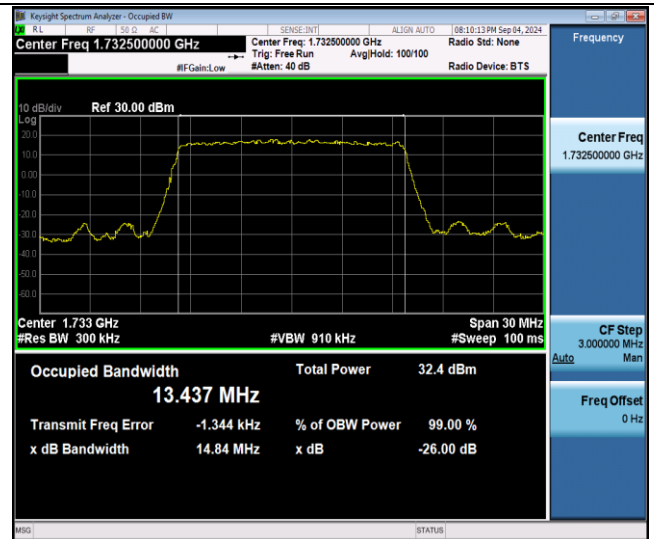

Test Graphs

Band4-15MHz-QPSK-20025-75RB#0-PASS

Band4-15MHz-QPSK-20175-75RB#0-PASS

Band4-15MHz-QPSK-20325-75RB#0-PASS

Band4-15MHz-16QAM-20025-75RB#0-PASS

Band4-15MHz-16QAM-20175-75RB#0-PASS

Band4-15MHz-16QAM-20325-75RB#0-PASS