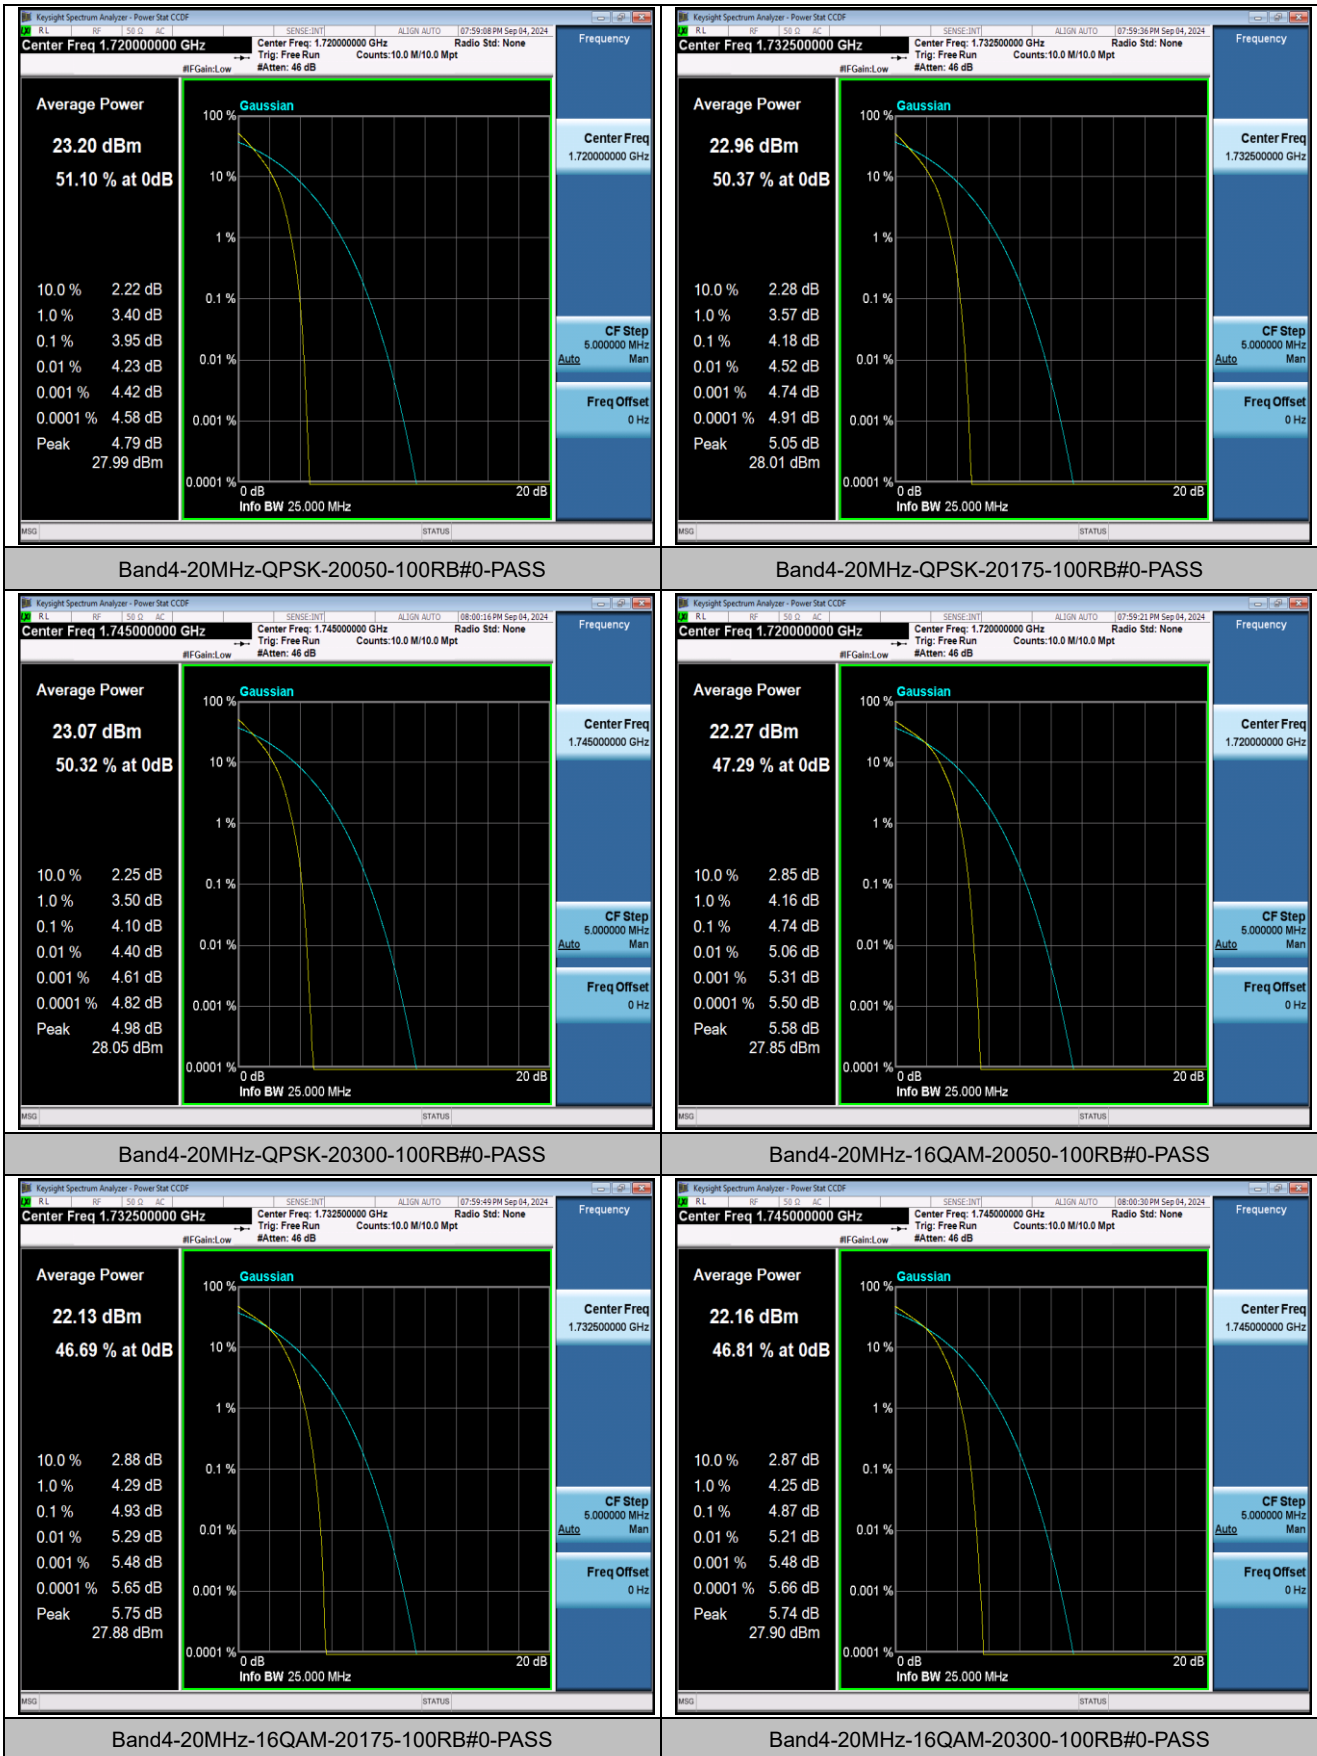

Test Graphs