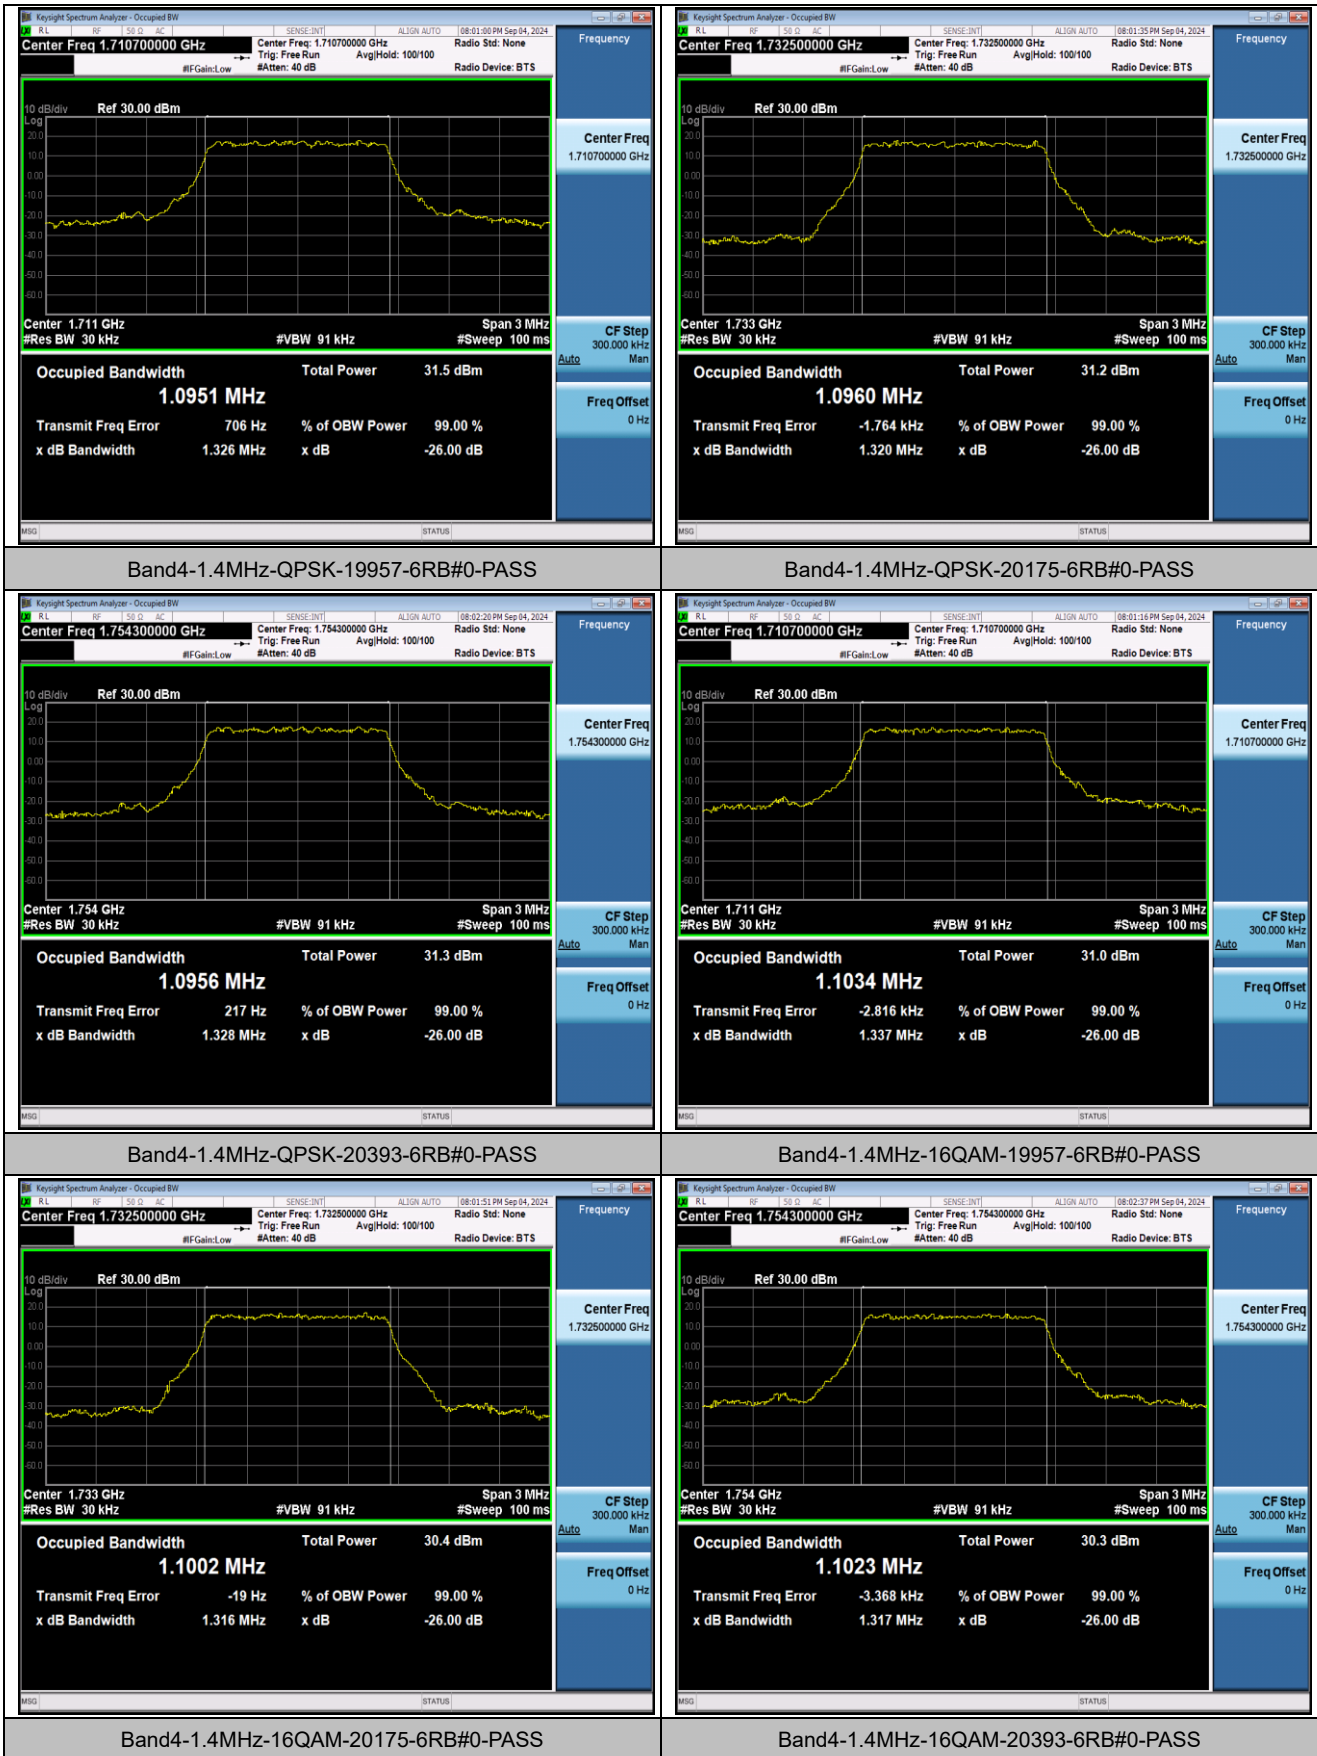

Test Graphs