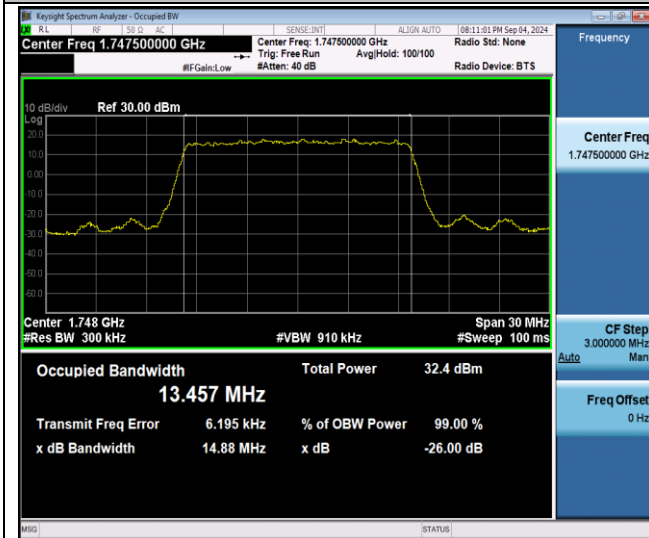

Test Graphs

Band4-15MHz-QPSK-20025-75RB#0-PASS

Band4-15MHz-QPSK-20175-75RB#0-PASS

Band4-15MHz-QPSK-20325-75RB#0-PASS

Band4-15MHz-16QAM-20025-75RB#0-PASS

Band4-15MHz-16QAM-20175-75RB#0-PASS

Band4-15MHz-16QAM-20325-75RB#0-PASS