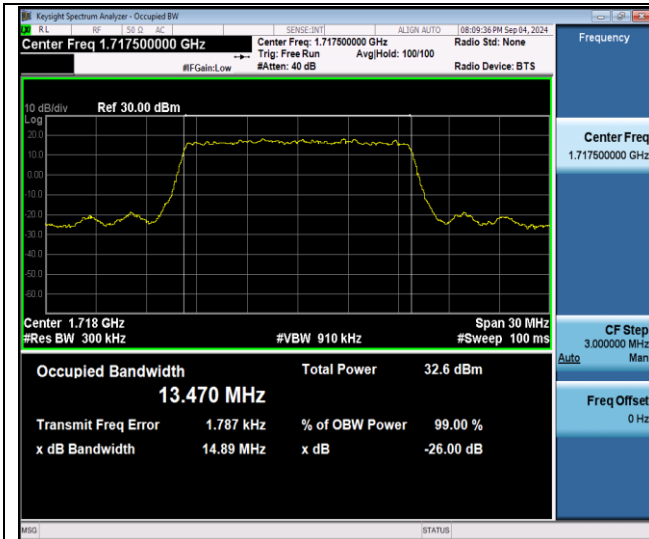

Band4-15MHz-QPSK-20025-75RB#0-PASS