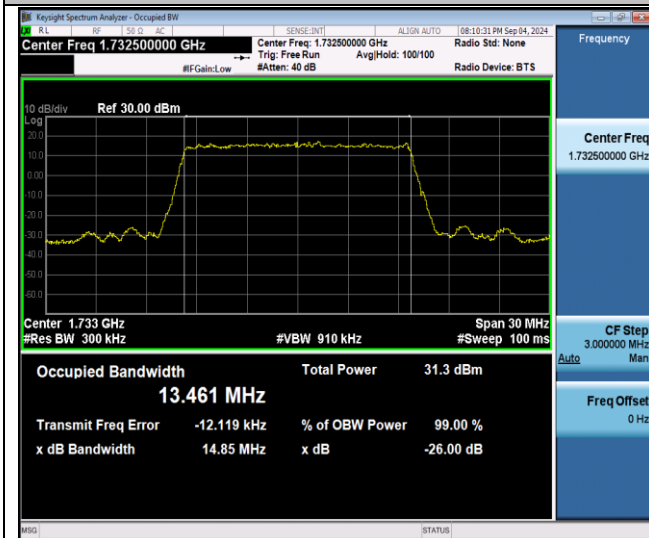

Test Graphs

Band4-15MHz-QPSK-20025-75RB#0-PASS

Band4-15MHz-QPSK-20175-75RB#0-PASS

Band4-15MHz-QPSK-20325-75RB#0-PASS

Band4-15MHz-16QAM-20025-75RB#0-PASS

Band4-15MHz-16QAM-20175-75RB#0-PASS

Band4-15MHz-16QAM-20325-75RB#0-PASS