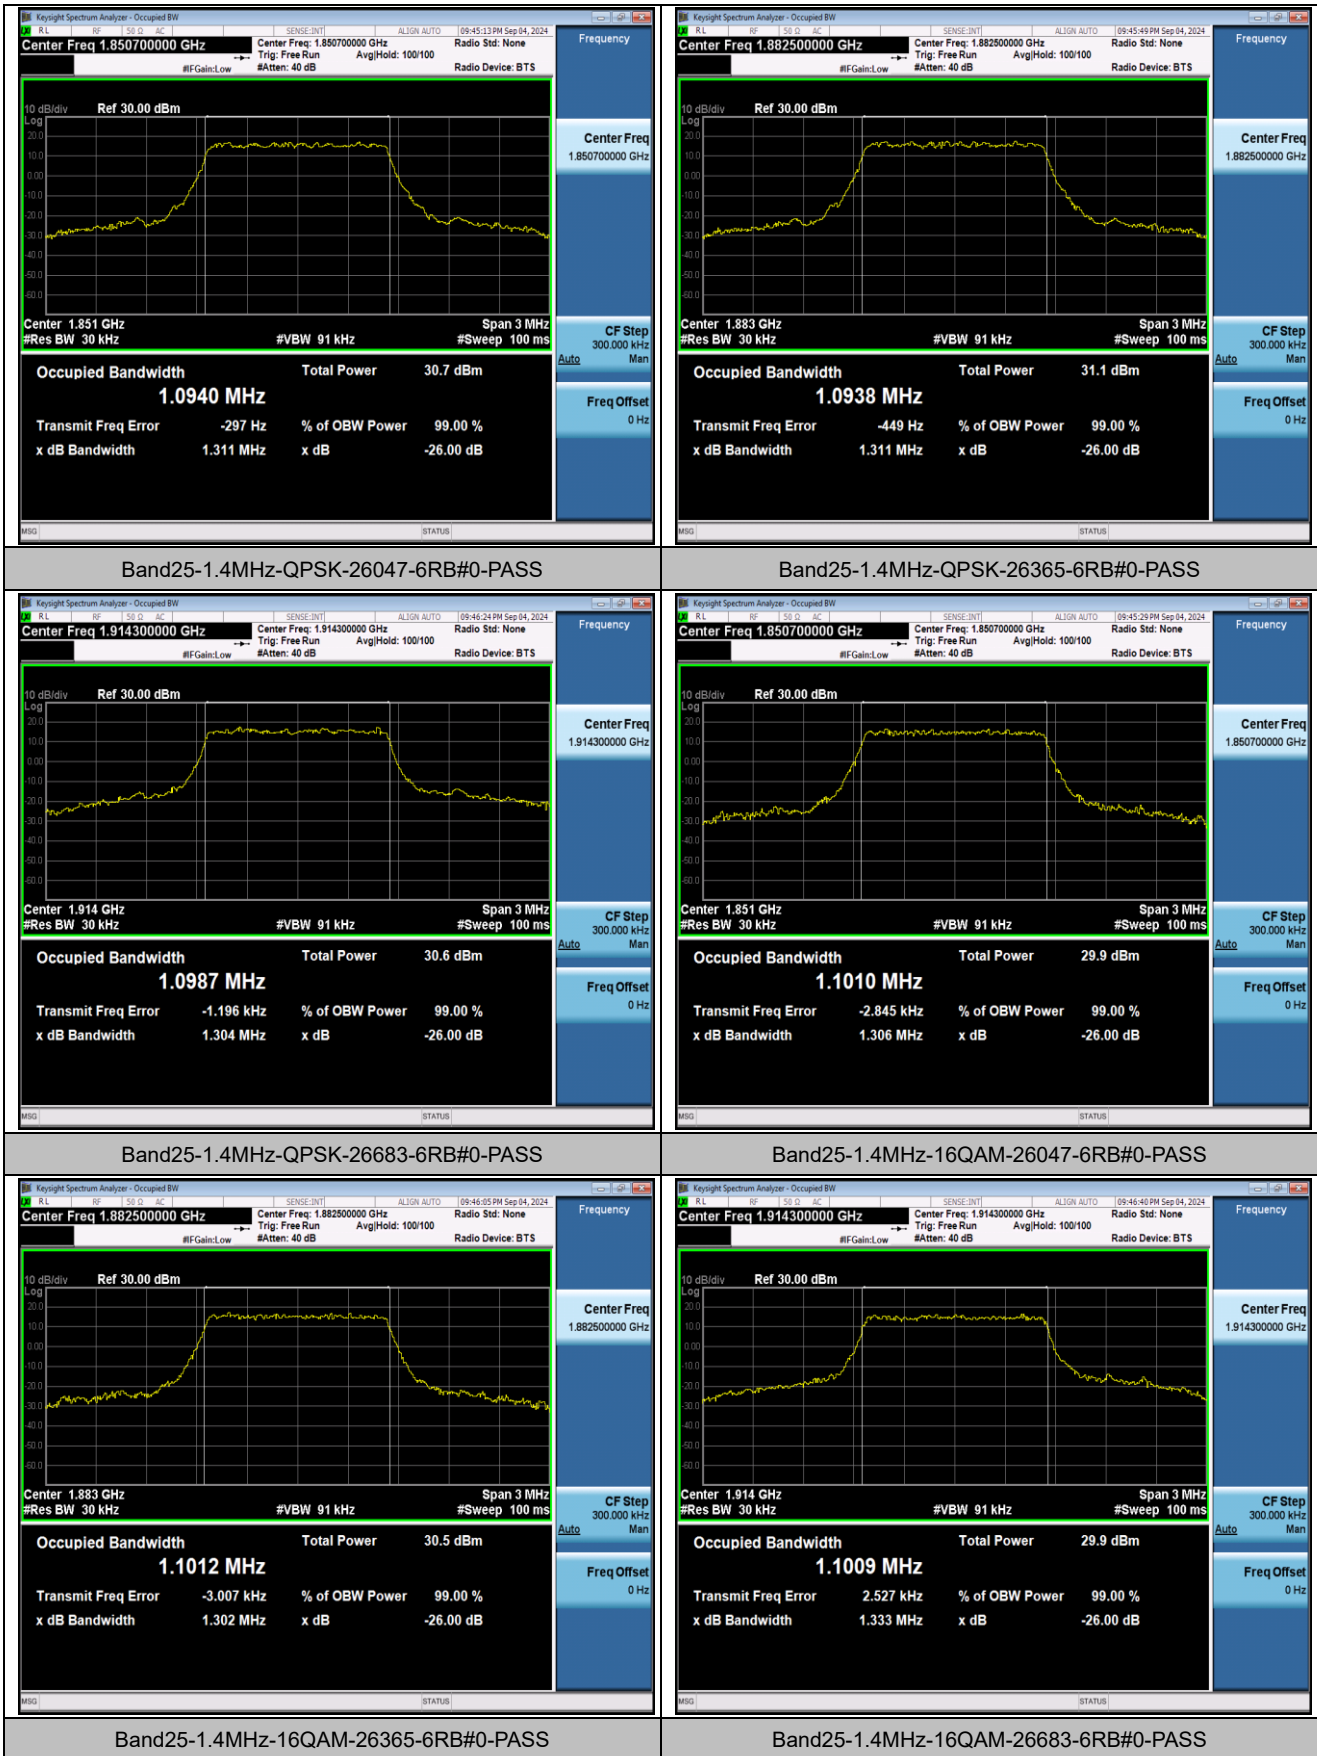

Test Graphs