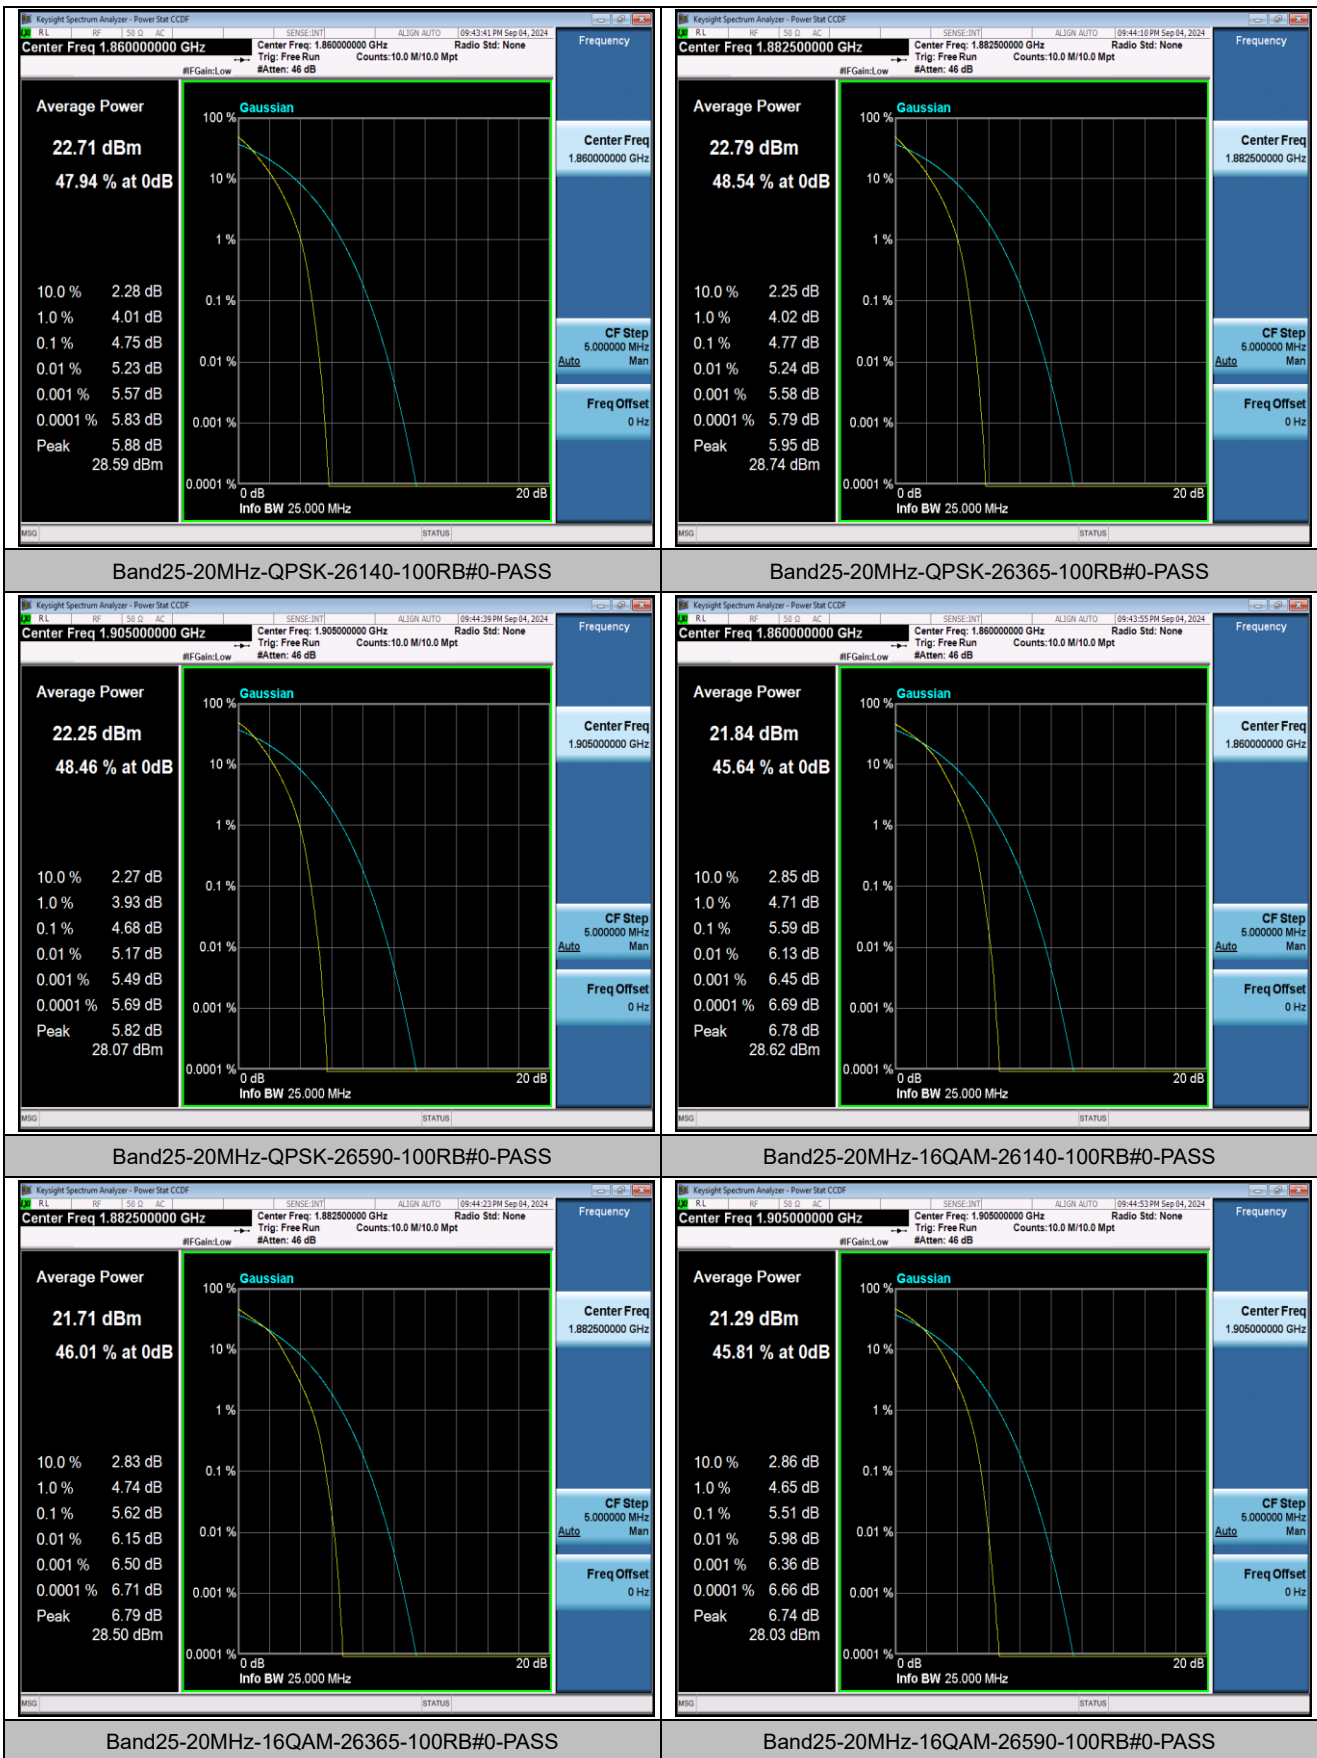

Test Graphs