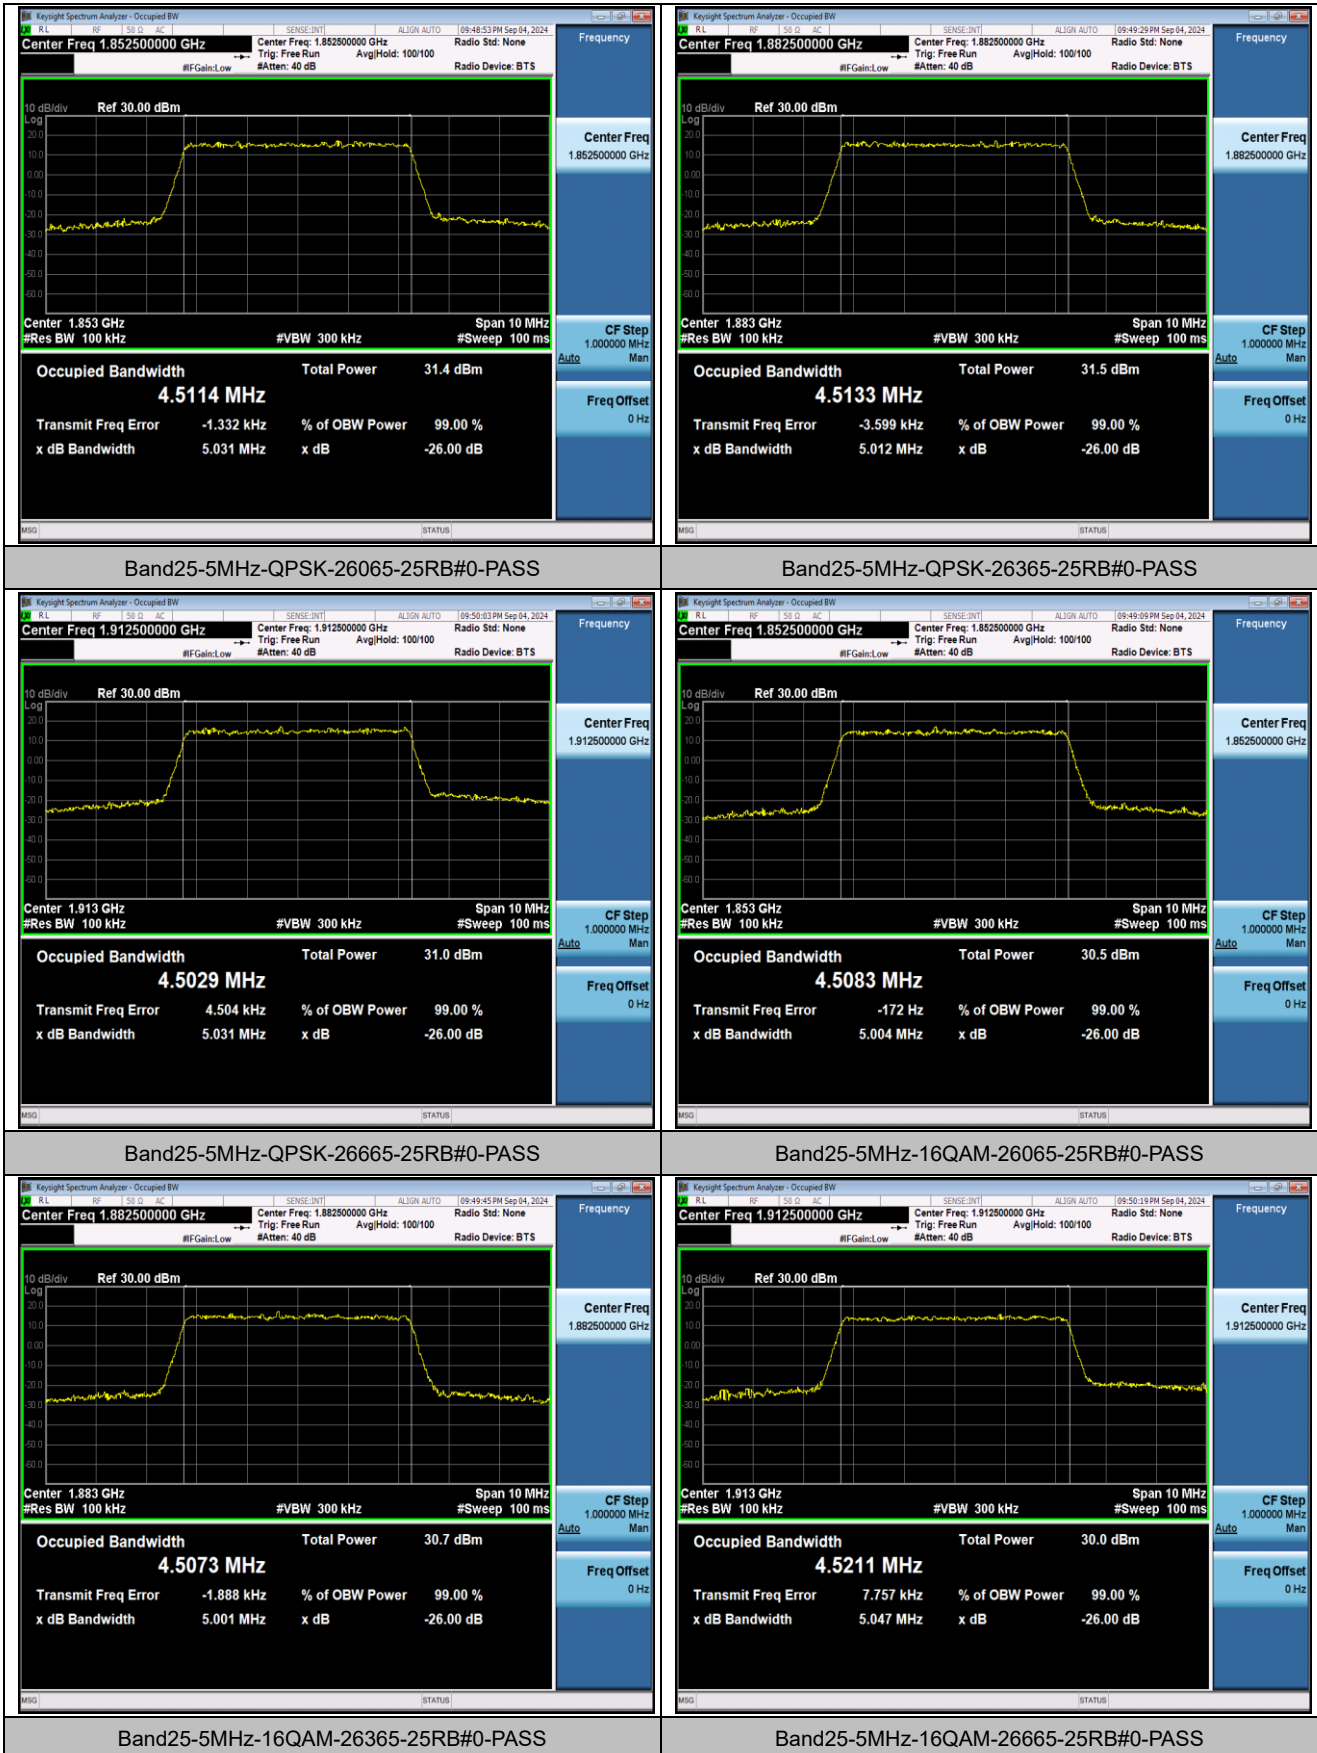

## Effective (Isotropic) Radiated Power Output Data

**Test Graphs**

## 26dB Bandwidth and Occupied Bandwidth

## Test Graphs

Band25-10MHz-QPSK-26090-50RB#0-PASS

Band25-10MHz-QPSK-26365-50RB#0-PASS

Band25-10MHz-QPSK-26640-50RB#0-PASS

Band25-10MHz-16QAM-26090-50RB#0-PASS

Band25-10MHz-16QAM-26365-50RB#0-PASS

Band25-10MHz-16QAM-26640-50RB#0-PASS