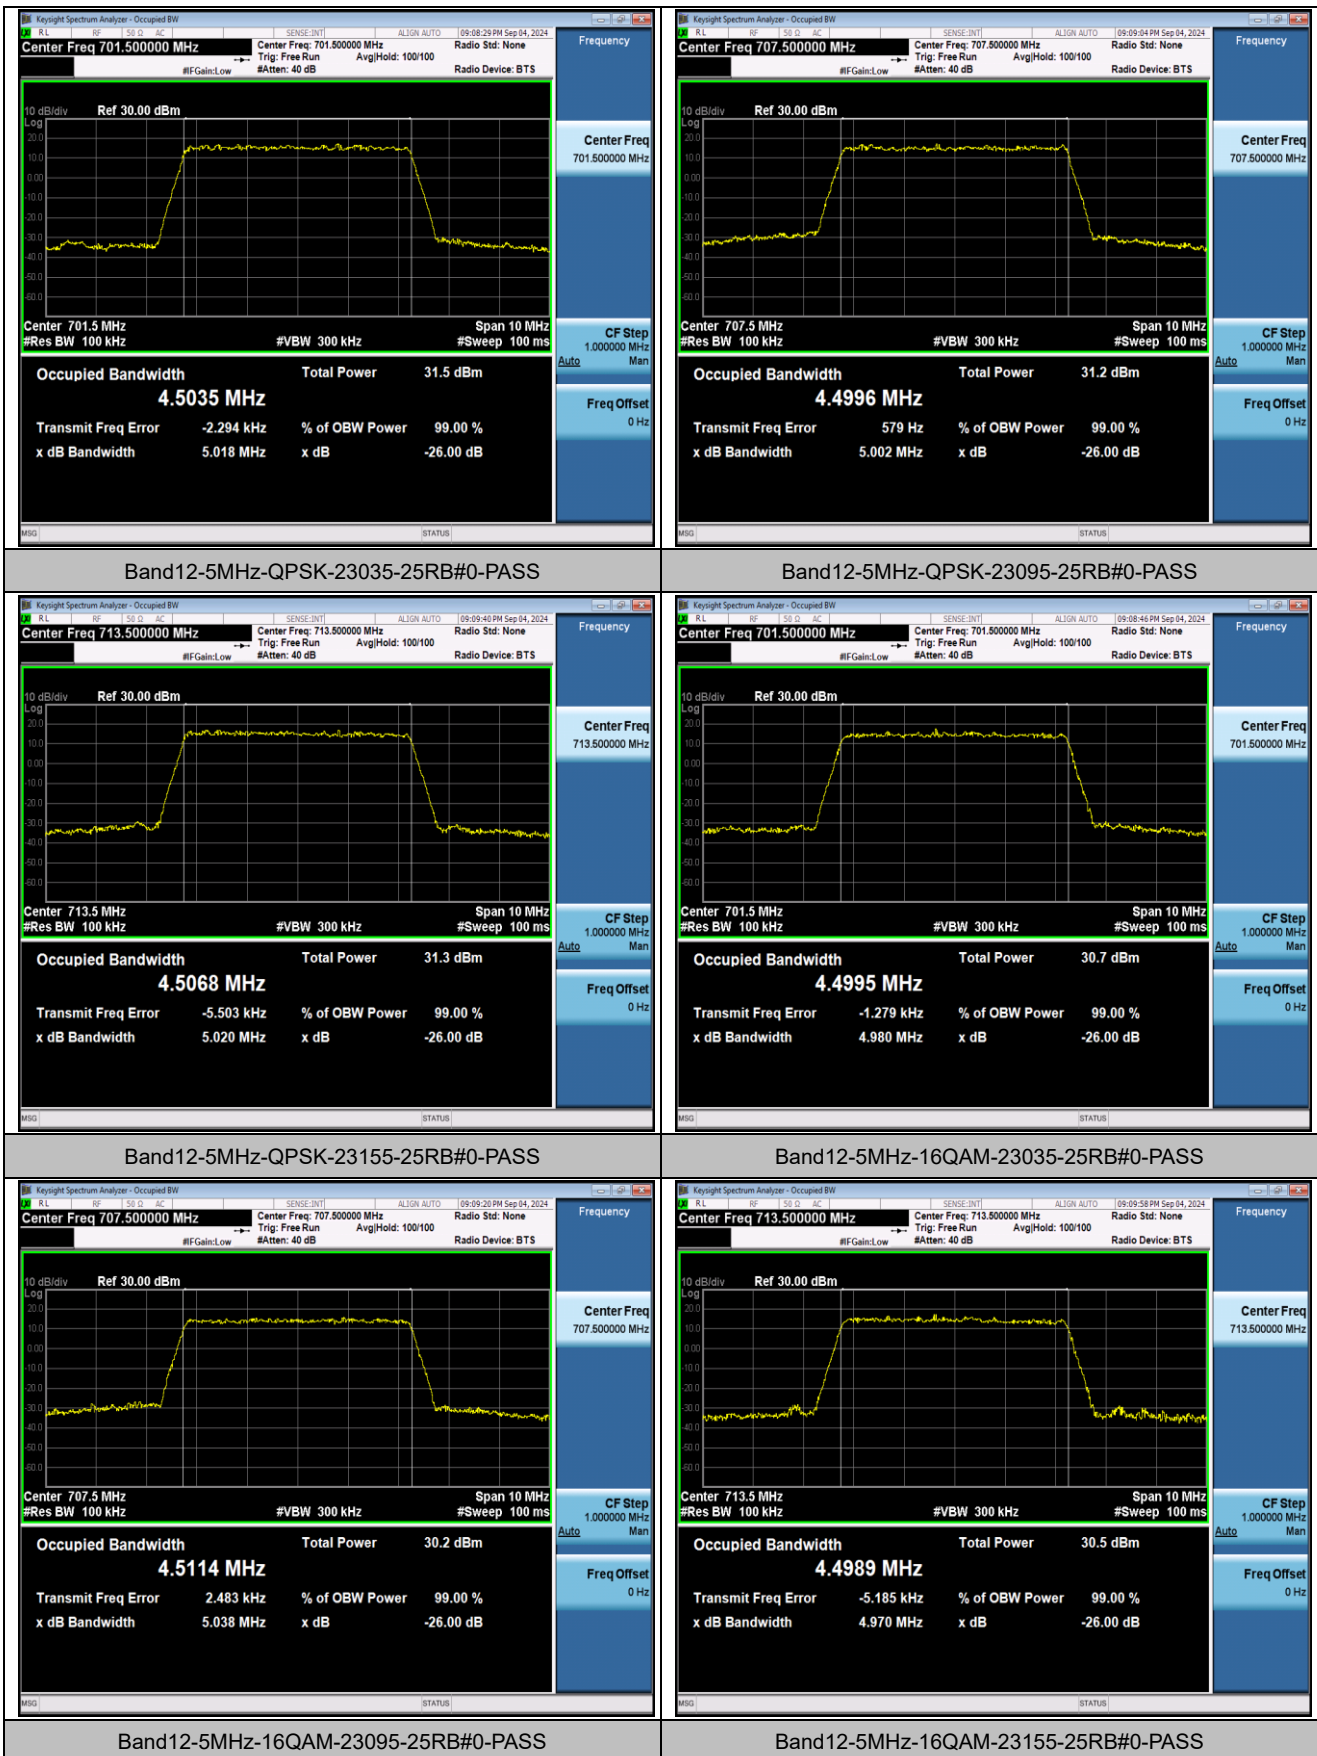

Peak-to-Average Ratio(CCDF)

Test Result

Band	Bandwidth	Modulation	Channel	RB Configuration	Result (dB)	Limit (dB)	Verdict
Band12	10MHz	QPSK	23060	100RB#0	5.30	13	PASS
Band12	10MHz	QPSK	23095	100RB#0	5.42	13	PASS
Band12	10MHz	QPSK	23130	100RB#0	5.17	13	PASS
Band12	10MHz	16QAM	23060	100RB#0	5.30	13	PASS
Band12	10MHz	16QAM	23095	100RB#0	5.41	13	PASS
Band12	10MHz	16QAM	23130	100RB#0	5.19	13	PASS

Test Graphs

26dB Bandwidth and Occupied Bandwidth

Test Result

Band	Bandwidth	Modulation	Channel	RB Configuration	OBW (MHz)	26dB EBW (MHz)	Verdict
Band12	1.4MHz	QPSK	23017	6RB#0	1.0942	1.292	PASS
Band12	1.4MHz	QPSK	23095	6RB#0	1.0950	1.281	PASS
Band12	1.4MHz	QPSK	23173	6RB#0	1.0953	1.308	PASS
Band12	1.4MHz	16QAM	23017	6RB#0	1.0989	1.310	PASS
Band12	1.4MHz	16QAM	23095	6RB#0	1.0956	1.286	PASS
Band12	1.4MHz	16QAM	23173	6RB#0	1.1006	1.304	PASS
Band12	3MHz	QPSK	23025	15RB#0	2.7042	2.956	PASS
Band12	3MHz	QPSK	23095	15RB#0	2.6988	2.971	PASS
Band12	3MHz	QPSK	23165	15RB#0	2.7089	2.982	PASS
Band12	3MHz	16QAM	23025	15RB#0	2.6897	2.967	PASS
Band12	3MHz	16QAM	23095	15RB#0	2.6986	2.979	PASS
Band12	3MHz	16QAM	23165	15RB#0	2.6990	2.973	PASS
Band12	5MHz	QPSK	23035	25RB#0	4.5035	5.018	PASS
Band12	5MHz	QPSK	23095	25RB#0	4.4996	5.002	PASS
Band12	5MHz	QPSK	23155	25RB#0	4.5068	5.020	PASS
Band12	5MHz	16QAM	23035	25RB#0	4.4995	4.980	PASS
Band12	5MHz	16QAM	23095	25RB#0	4.5114	5.038	PASS
Band12	5MHz	16QAM	23155	25RB#0	4.4989	4.970	PASS
Band12	10MHz	QPSK	23060	50RB#0	8.9805	9.907	PASS
Band12	10MHz	QPSK	23095	50RB#0	9.0097	9.933	PASS
Band12	10MHz	QPSK	23130	50RB#0	8.9611	9.888	PASS
Band12	10MHz	16QAM	23060	50RB#0	8.9727	9.845	PASS
Band12	10MHz	16QAM	23095	50RB#0	8.9987	9.939	PASS
Band12	10MHz	16QAM	23130	50RB#0	8.9690	9.848	PASS

Test Graphs

Band Edge

Test Graphs

Band12-1.4MHz-QPSK-23017-1RB#0-PASS

Band12-1.4MHz-QPSK-23017-6RB#0-PASS

Band12-1.4MHz-QPSK-23173-1RB#5-PASS

Band12-1.4MHz-QPSK-23173-6RB#0-PASS

Band12-3MHz-QPSK-23025-1RB#0-PASS