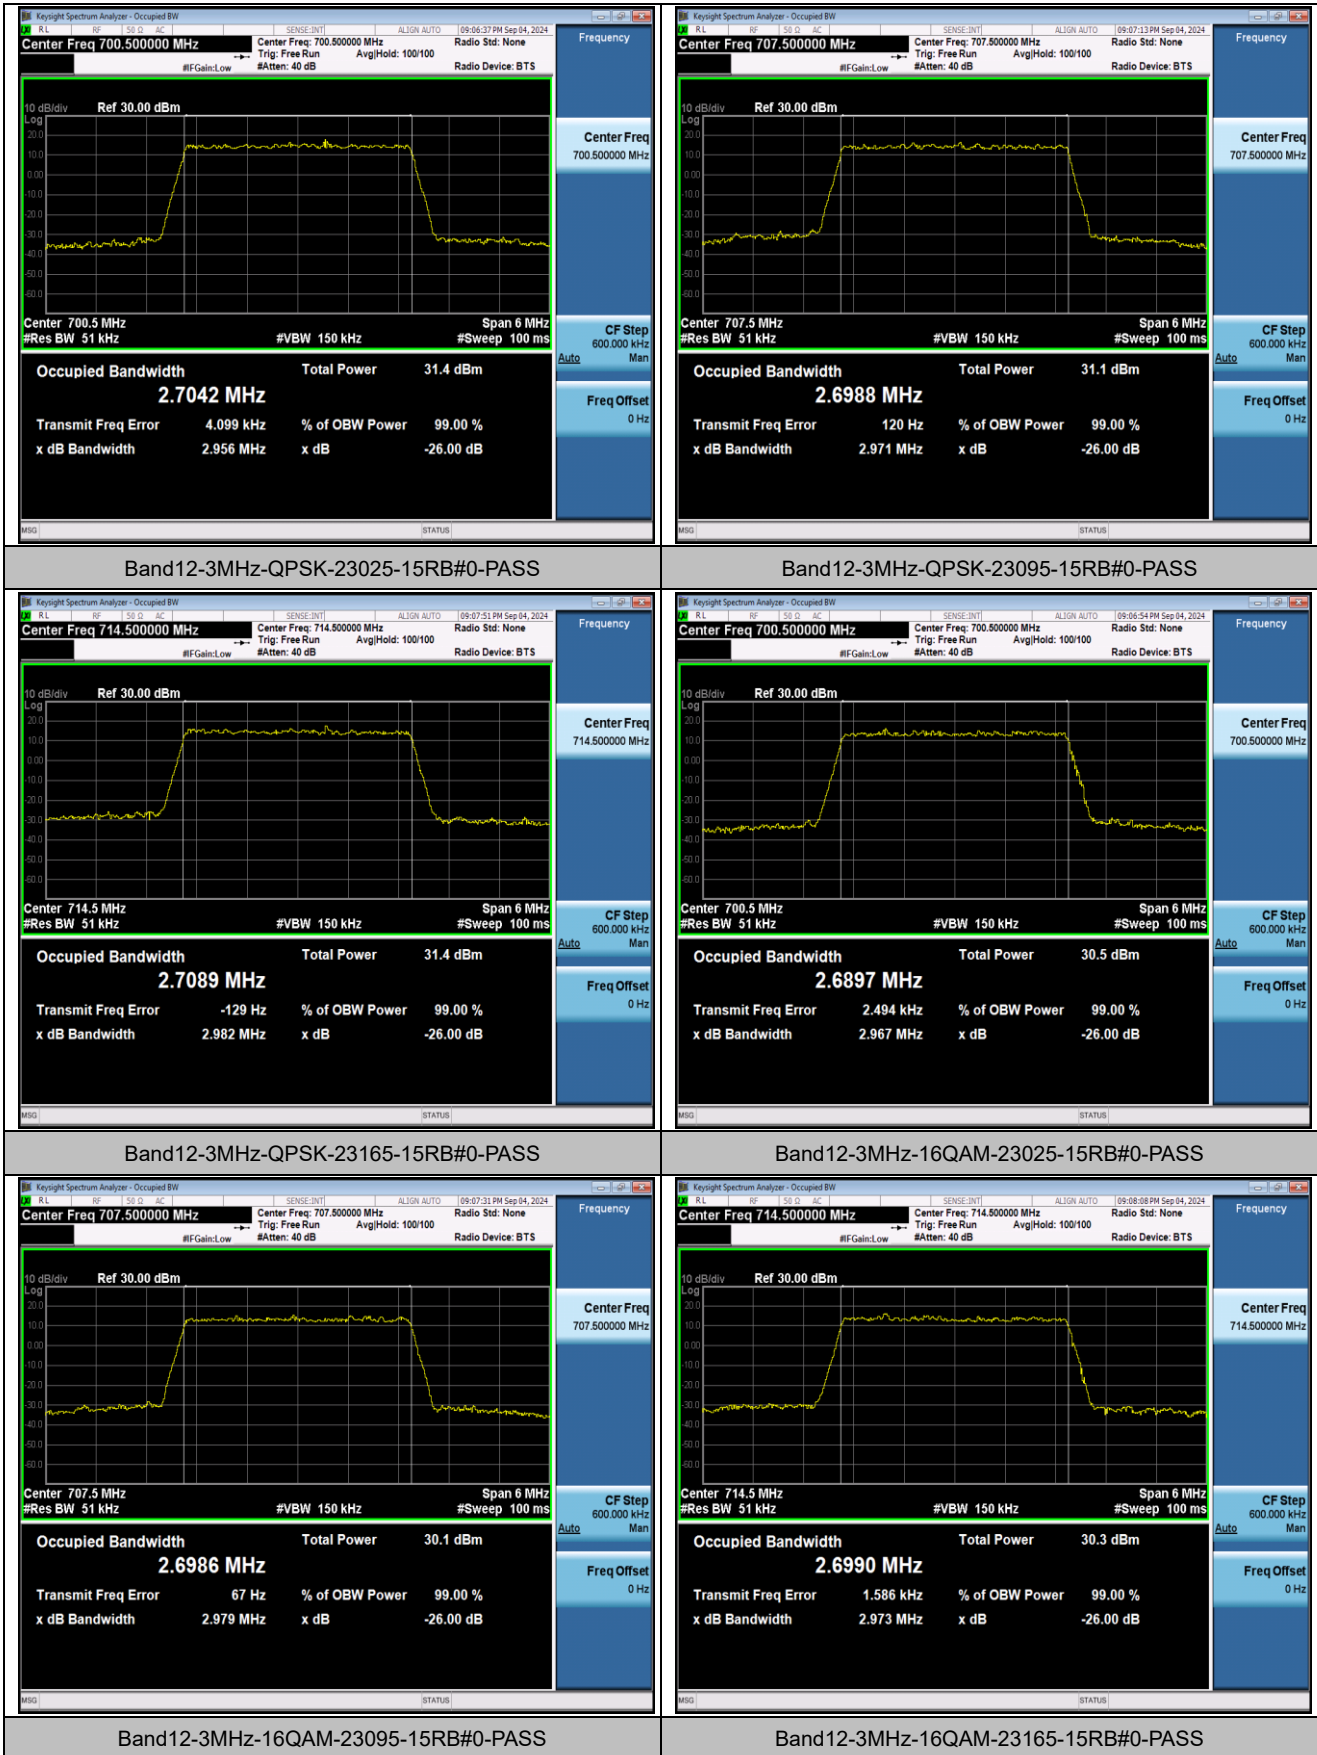

Peak-to-Average Ratio(CCDF)

Test Result

Band	Bandwidth	Modulation	Channel	RB Configuration	Result (dB)	Limit (dB)	Verdict
Band12	10MHz	QPSK	23060	100RB#0	5.30	13	PASS
Band12	10MHz	QPSK	23095	100RB#0	5.42	13	PASS
Band12	10MHz	QPSK	23130	100RB#0	5.17	13	PASS
Band12	10MHz	16QAM	23060	100RB#0	5.30	13	PASS
Band12	10MHz	16QAM	23095	100RB#0	5.41	13	PASS
Band12	10MHz	16QAM	23130	100RB#0	5.19	13	PASS

Test Graphs

26dB Bandwidth and Occupied Bandwidth

Test Result

Band	Bandwidth	Modulation	Channel	RB Configuration	OBW (MHz)	26dB EBW (MHz)	Verdict
Band12	1.4MHz	QPSK	23017	6RB#0	1.0942	1.292	PASS
Band12	1.4MHz	QPSK	23095	6RB#0	1.0950	1.281	PASS
Band12	1.4MHz	QPSK	23173	6RB#0	1.0953	1.308	PASS
Band12	1.4MHz	16QAM	23017	6RB#0	1.0989	1.310	PASS
Band12	1.4MHz	16QAM	23095	6RB#0	1.0956	1.286	PASS
Band12	1.4MHz	16QAM	23173	6RB#0	1.1006	1.304	PASS
Band12	3MHz	QPSK	23025	15RB#0	2.7042	2.956	PASS
Band12	3MHz	QPSK	23095	15RB#0	2.6988	2.971	PASS
Band12	3MHz	QPSK	23165	15RB#0	2.7089	2.982	PASS
Band12	3MHz	16QAM	23025	15RB#0	2.6897	2.967	PASS
Band12	3MHz	16QAM	23095	15RB#0	2.6986	2.979	PASS
Band12	3MHz	16QAM	23165	15RB#0	2.6990	2.973	PASS
Band12	5MHz	QPSK	23035	25RB#0	4.5035	5.018	PASS
Band12	5MHz	QPSK	23095	25RB#0	4.4996	5.002	PASS
Band12	5MHz	QPSK	23155	25RB#0	4.5068	5.020	PASS
Band12	5MHz	16QAM	23035	25RB#0	4.4995	4.980	PASS
Band12	5MHz	16QAM	23095	25RB#0	4.5114	5.038	PASS
Band12	5MHz	16QAM	23155	25RB#0	4.4989	4.970	PASS
Band12	10MHz	QPSK	23060	50RB#0	8.9805	9.907	PASS
Band12	10MHz	QPSK	23095	50RB#0	9.0097	9.933	PASS
Band12	10MHz	QPSK	23130	50RB#0	8.9611	9.888	PASS
Band12	10MHz	16QAM	23060	50RB#0	8.9727	9.845	PASS
Band12	10MHz	16QAM	23095	50RB#0	8.9987	9.939	PASS
Band12	10MHz	16QAM	23130	50RB#0	8.9690	9.848	PASS

Test Graphs

Band Edge

Test Graphs

Band12-1.4MHz-QPSK-23017-1RB#0-PASS

Band12-1.4MHz-QPSK-23017-6RB#0-PASS

Band12-1.4MHz-QPSK-23173-1RB#5-PASS

Band12-1.4MHz-QPSK-23173-6RB#0-PASS

Band12-3MHz-QPSK-23025-1RB#0-PASS