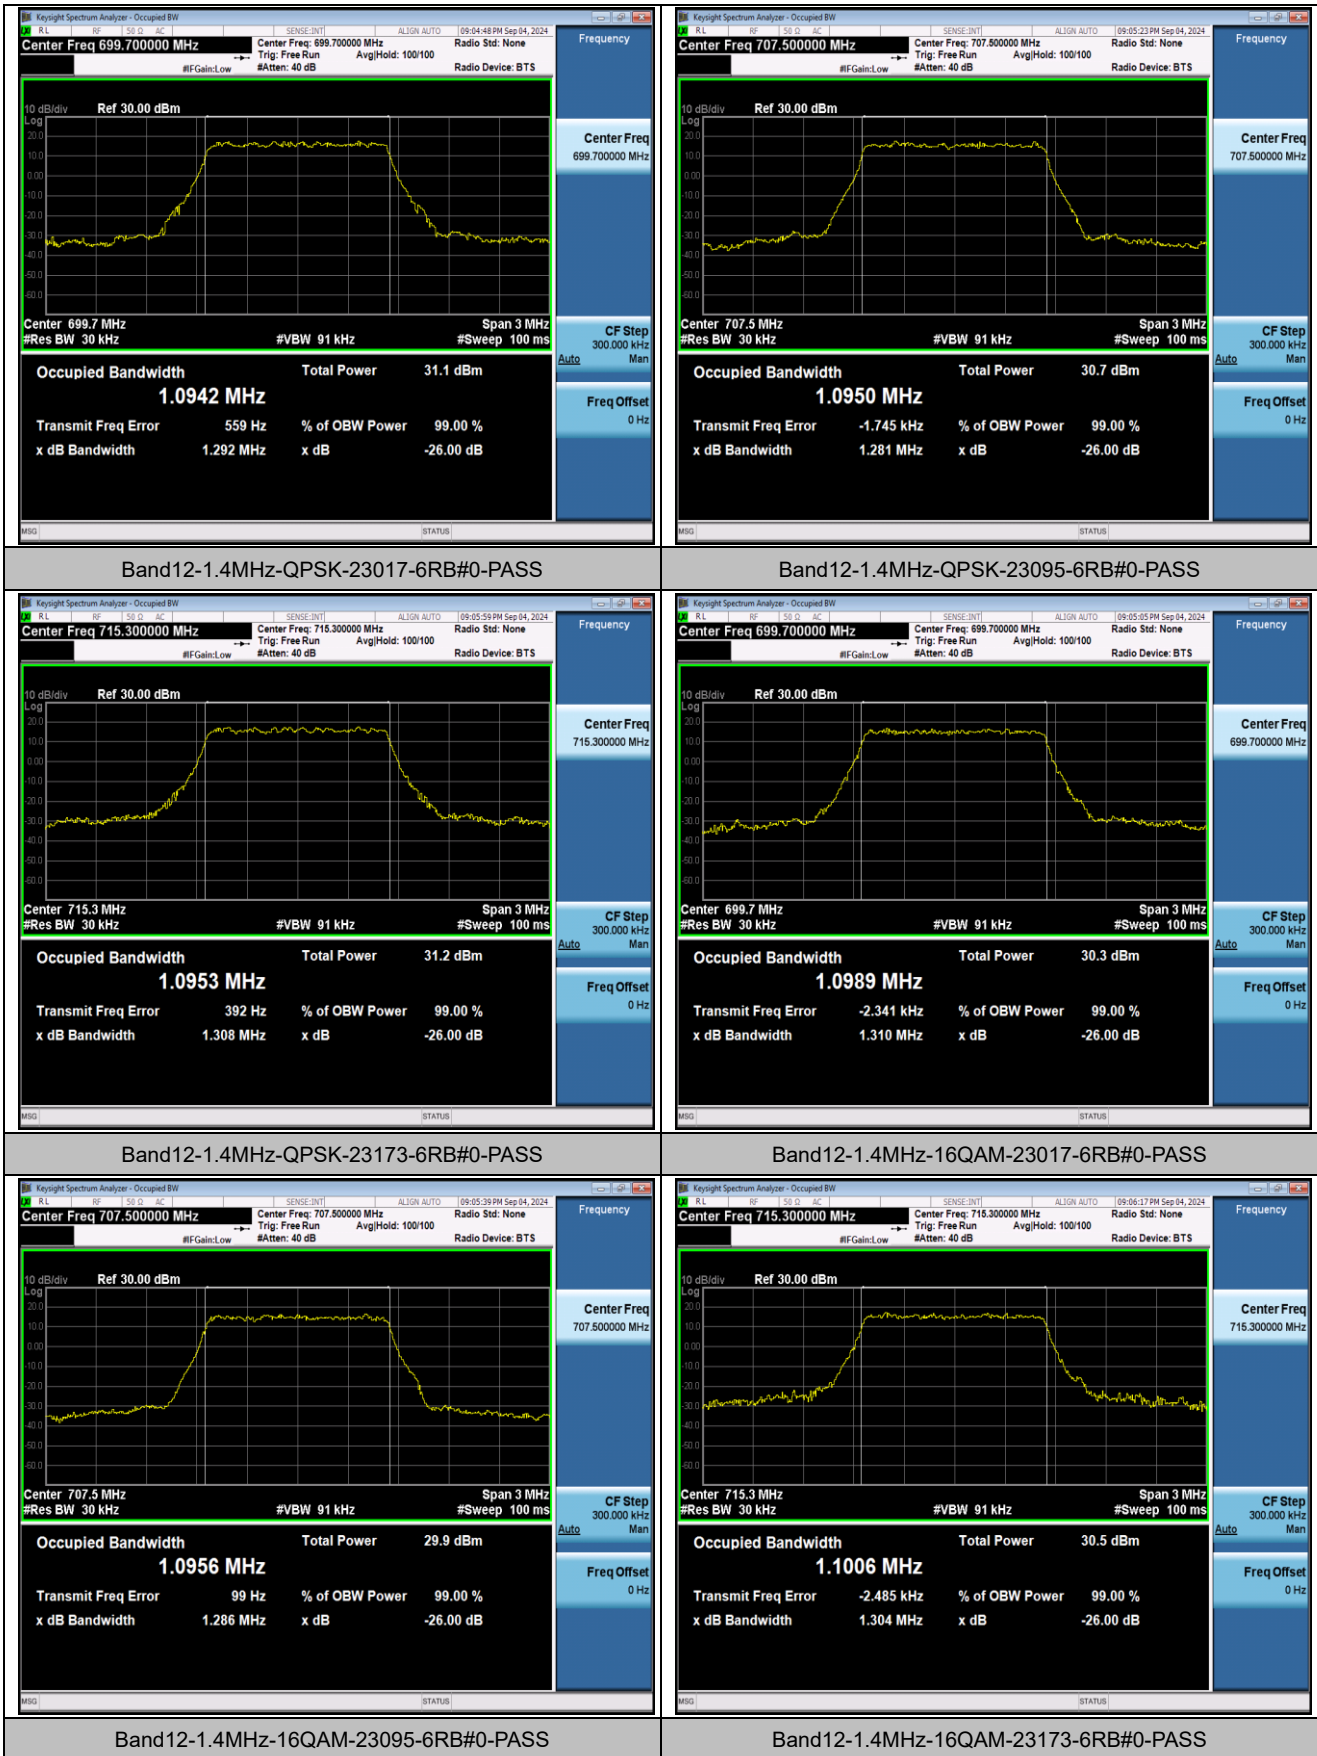

Peak-to-Average Ratio(CCDF)

Test Result

Band	Bandwidth	Modulation	Channel	RB Configuration	Result (dB)	Limit (dB)	Verdict
Band12	10MHz	QPSK	23060	100RB#0	5.30	13	PASS
Band12	10MHz	QPSK	23095	100RB#0	5.42	13	PASS
Band12	10MHz	QPSK	23130	100RB#0	5.17	13	PASS
Band12	10MHz	16QAM	23060	100RB#0	5.30	13	PASS
Band12	10MHz	16QAM	23095	100RB#0	5.41	13	PASS
Band12	10MHz	16QAM	23130	100RB#0	5.19	13	PASS

Test Graphs

26dB Bandwidth and Occupied Bandwidth

Test Result

Band	Bandwidth	Modulation	Channel	RB Configuration	OBW (MHz)	26dB EBW (MHz)	Verdict
Band12	1.4MHz	QPSK	23017	6RB#0	1.0942	1.292	PASS
Band12	1.4MHz	QPSK	23095	6RB#0	1.0950	1.281	PASS
Band12	1.4MHz	QPSK	23173	6RB#0	1.0953	1.308	PASS
Band12	1.4MHz	16QAM	23017	6RB#0	1.0989	1.310	PASS
Band12	1.4MHz	16QAM	23095	6RB#0	1.0956	1.286	PASS
Band12	1.4MHz	16QAM	23173	6RB#0	1.1006	1.304	PASS
Band12	3MHz	QPSK	23025	15RB#0	2.7042	2.956	PASS
Band12	3MHz	QPSK	23095	15RB#0	2.6988	2.971	PASS
Band12	3MHz	QPSK	23165	15RB#0	2.7089	2.982	PASS
Band12	3MHz	16QAM	23025	15RB#0	2.6897	2.967	PASS
Band12	3MHz	16QAM	23095	15RB#0	2.6986	2.979	PASS
Band12	3MHz	16QAM	23165	15RB#0	2.6990	2.973	PASS
Band12	5MHz	QPSK	23035	25RB#0	4.5035	5.018	PASS
Band12	5MHz	QPSK	23095	25RB#0	4.4996	5.002	PASS
Band12	5MHz	QPSK	23155	25RB#0	4.5068	5.020	PASS
Band12	5MHz	16QAM	23035	25RB#0	4.4995	4.980	PASS
Band12	5MHz	16QAM	23095	25RB#0	4.5114	5.038	PASS
Band12	5MHz	16QAM	23155	25RB#0	4.4989	4.970	PASS
Band12	10MHz	QPSK	23060	50RB#0	8.9805	9.907	PASS
Band12	10MHz	QPSK	23095	50RB#0	9.0097	9.933	PASS
Band12	10MHz	QPSK	23130	50RB#0	8.9611	9.888	PASS
Band12	10MHz	16QAM	23060	50RB#0	8.9727	9.845	PASS
Band12	10MHz	16QAM	23095	50RB#0	8.9987	9.939	PASS
Band12	10MHz	16QAM	23130	50RB#0	8.9690	9.848	PASS

Test Graphs

Band Edge

Test Graphs

Band12-1.4MHz-QPSK-23017-1RB#0-PASS

Band12-1.4MHz-QPSK-23017-6RB#0-PASS

Band12-1.4MHz-QPSK-23173-1RB#5-PASS

Band12-1.4MHz-QPSK-23173-6RB#0-PASS

Band12-3MHz-QPSK-23025-1RB#0-PASS