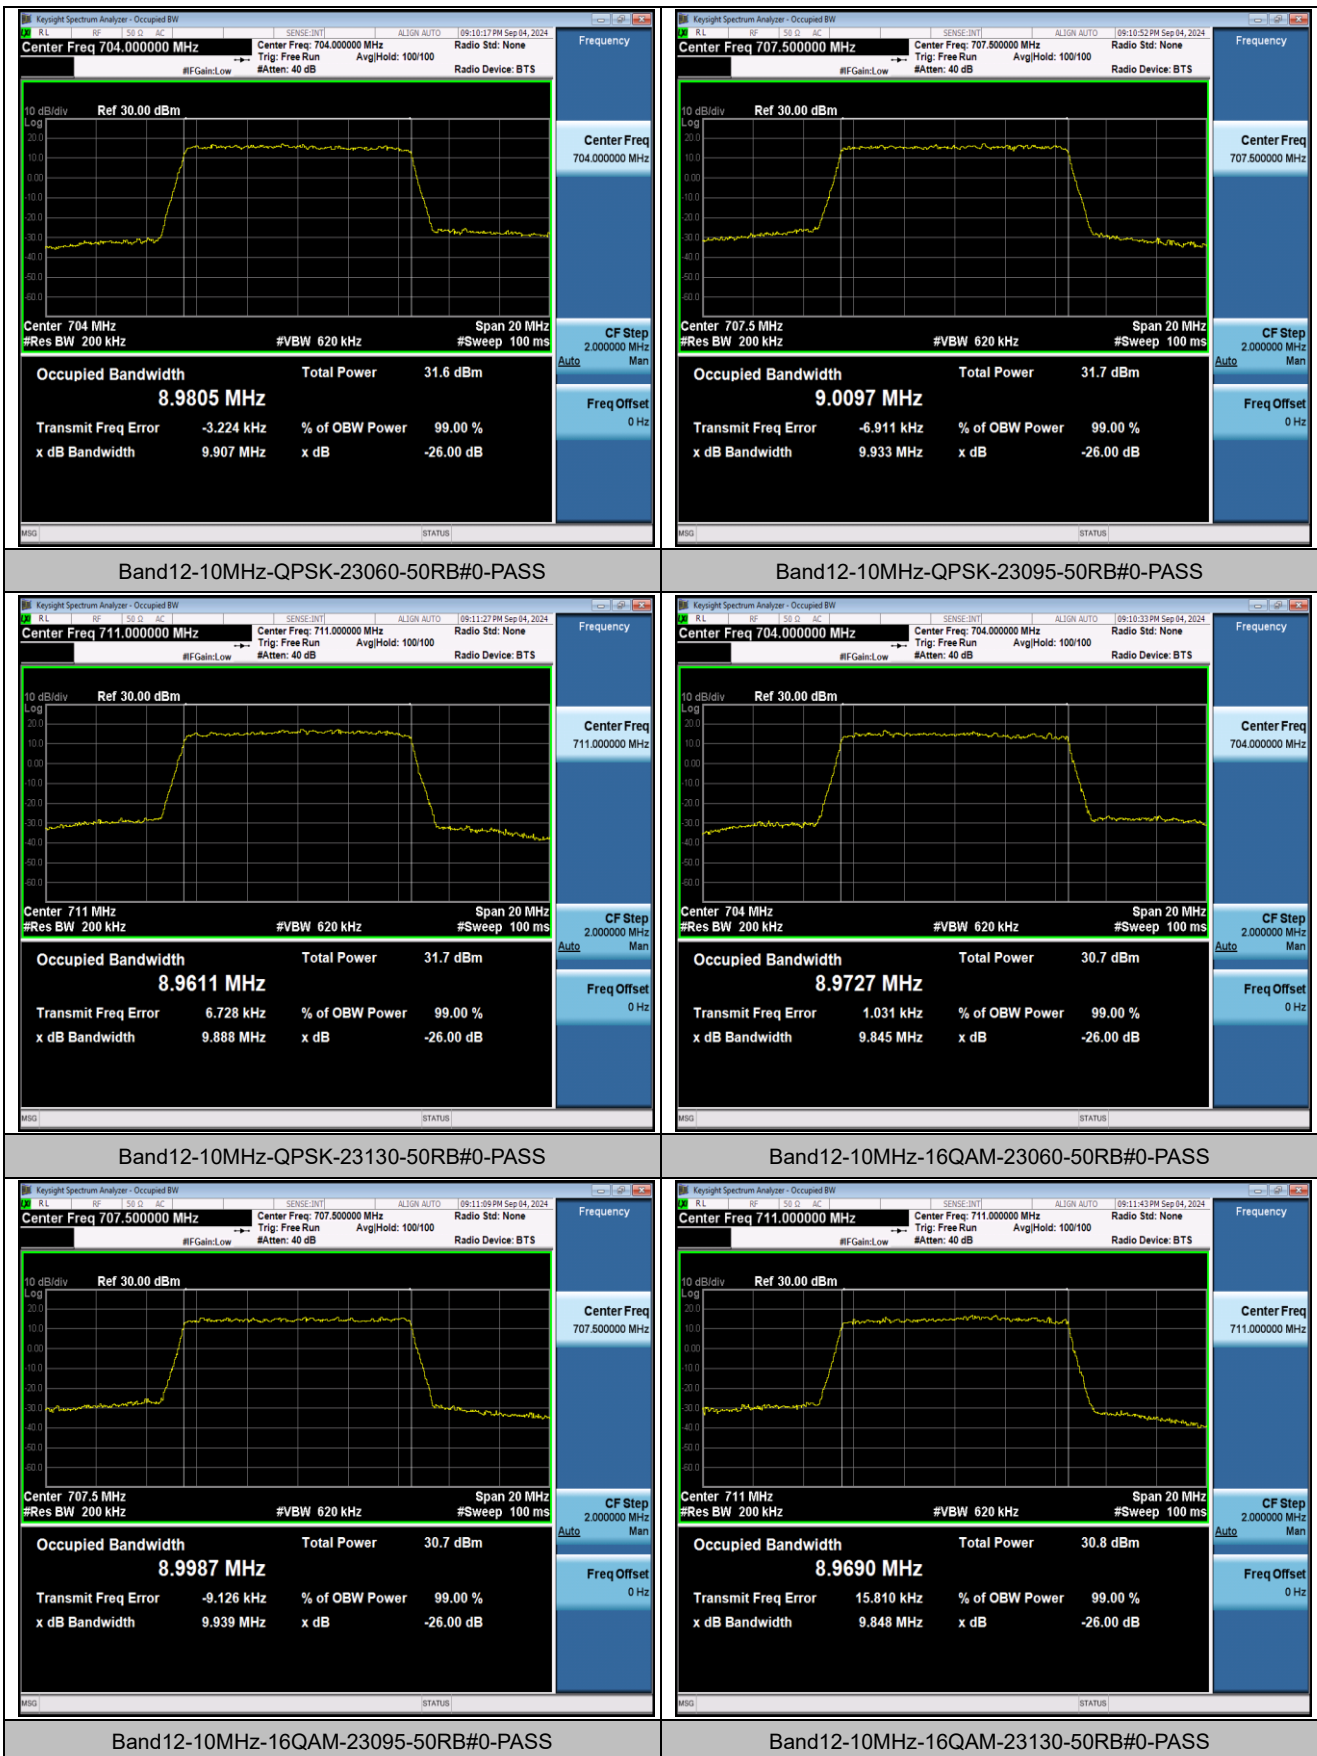

Peak-to-Average Ratio(CCDF)

Test Result

Band	Bandwidth	Modulation	Channel	RB Configuration	Result (dB)	Limit (dB)	Verdict
Band12	10MHz	QPSK	23060	100RB#0	5.30	13	PASS
Band12	10MHz	QPSK	23095	100RB#0	5.42	13	PASS
Band12	10MHz	QPSK	23130	100RB#0	5.17	13	PASS
Band12	10MHz	16QAM	23060	100RB#0	5.30	13	PASS
Band12	10MHz	16QAM	23095	100RB#0	5.41	13	PASS
Band12	10MHz	16QAM	23130	100RB#0	5.19	13	PASS

Test Graphs

26dB Bandwidth and Occupied Bandwidth

Test Result

Band	Bandwidth	Modulation	Channel	RB Configuration	OBW (MHz)	26dB EBW (MHz)	Verdict
Band12	1.4MHz	QPSK	23017	6RB#0	1.0942	1.292	PASS
Band12	1.4MHz	QPSK	23095	6RB#0	1.0950	1.281	PASS
Band12	1.4MHz	QPSK	23173	6RB#0	1.0953	1.308	PASS
Band12	1.4MHz	16QAM	23017	6RB#0	1.0989	1.310	PASS
Band12	1.4MHz	16QAM	23095	6RB#0	1.0956	1.286	PASS
Band12	1.4MHz	16QAM	23173	6RB#0	1.1006	1.304	PASS
Band12	3MHz	QPSK	23025	15RB#0	2.7042	2.956	PASS
Band12	3MHz	QPSK	23095	15RB#0	2.6988	2.971	PASS
Band12	3MHz	QPSK	23165	15RB#0	2.7089	2.982	PASS
Band12	3MHz	16QAM	23025	15RB#0	2.6897	2.967	PASS
Band12	3MHz	16QAM	23095	15RB#0	2.6986	2.979	PASS
Band12	3MHz	16QAM	23165	15RB#0	2.6990	2.973	PASS
Band12	5MHz	QPSK	23035	25RB#0	4.5035	5.018	PASS
Band12	5MHz	QPSK	23095	25RB#0	4.4996	5.002	PASS
Band12	5MHz	QPSK	23155	25RB#0	4.5068	5.020	PASS
Band12	5MHz	16QAM	23035	25RB#0	4.4995	4.980	PASS
Band12	5MHz	16QAM	23095	25RB#0	4.5114	5.038	PASS
Band12	5MHz	16QAM	23155	25RB#0	4.4989	4.970	PASS
Band12	10MHz	QPSK	23060	50RB#0	8.9805	9.907	PASS
Band12	10MHz	QPSK	23095	50RB#0	9.0097	9.933	PASS
Band12	10MHz	QPSK	23130	50RB#0	8.9611	9.888	PASS
Band12	10MHz	16QAM	23060	50RB#0	8.9727	9.845	PASS
Band12	10MHz	16QAM	23095	50RB#0	8.9987	9.939	PASS
Band12	10MHz	16QAM	23130	50RB#0	8.9690	9.848	PASS

Test Graphs

Band Edge

Test Graphs

Band12-1.4MHz-QPSK-23017-1RB#0-PASS

Band12-1.4MHz-QPSK-23017-6RB#0-PASS

Band12-1.4MHz-QPSK-23173-1RB#5-PASS

Band12-1.4MHz-QPSK-23173-6RB#0-PASS

Band12-3MHz-QPSK-23025-1RB#0-PASS