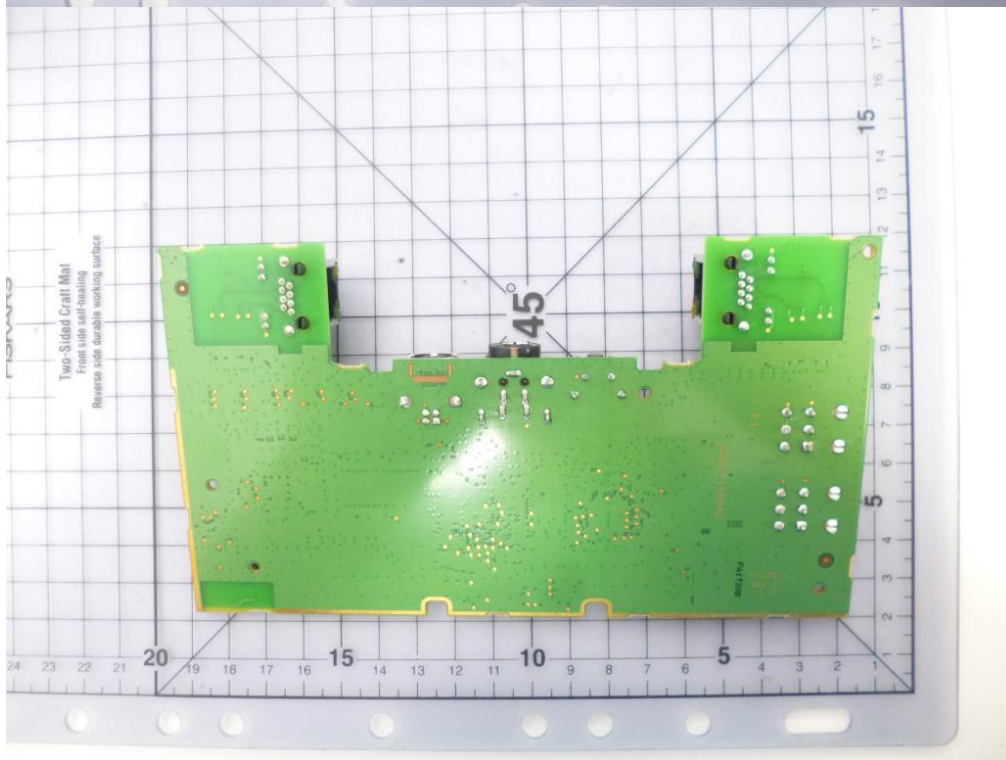

INTERNAL PHOTOS OF EQUIPMENT

FCCID: XKB-IMP403

LCIE

LCIE

LCIE