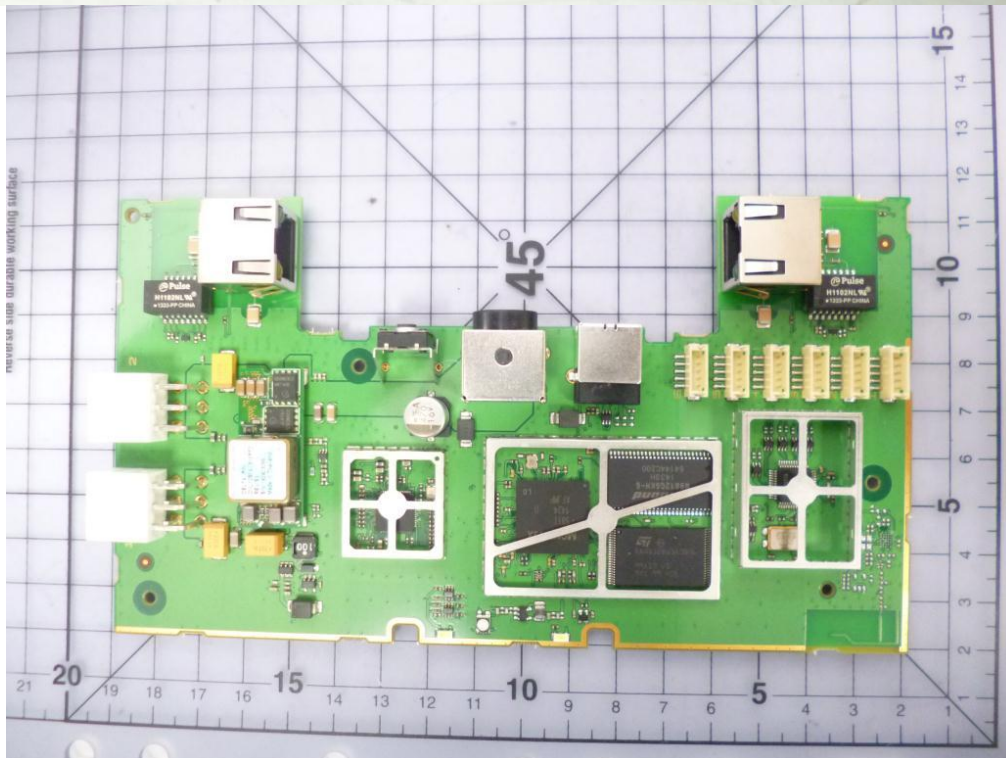

INTERNAL PHOTOS OF EQUIPMENT

FCCID: XKB-IMP403

LCIE

LCIE

LCIE