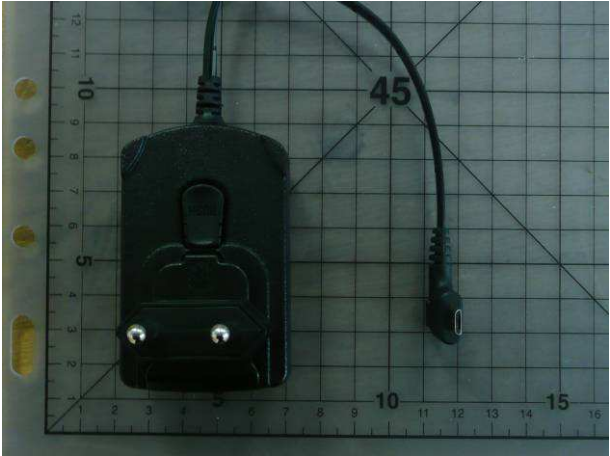

EXTERNAL PHOTOS OF TESTED EUT

Only plug change between US version and Multiplug version

General view of Battery pack

General views (Difference between version with or without barcode reader)

General views for plugged or unplugged IPOD