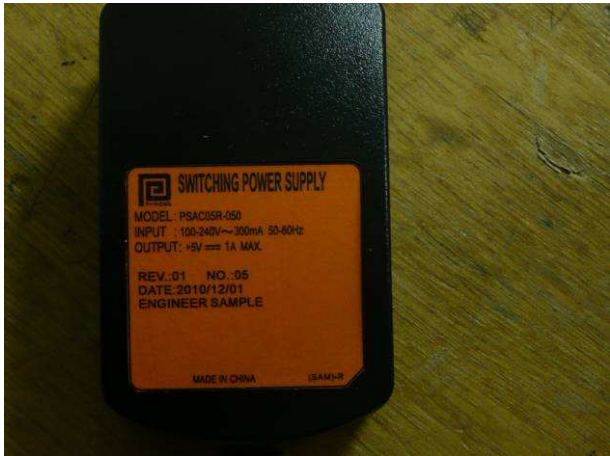

EXTERNAL PHOTOS OF TESTED EUT

Only plug change between US version and Multiplug version

General view of Battery pack

General views (Difference between version with or without barcode reader)

General views for plugged or unplugged IPOD