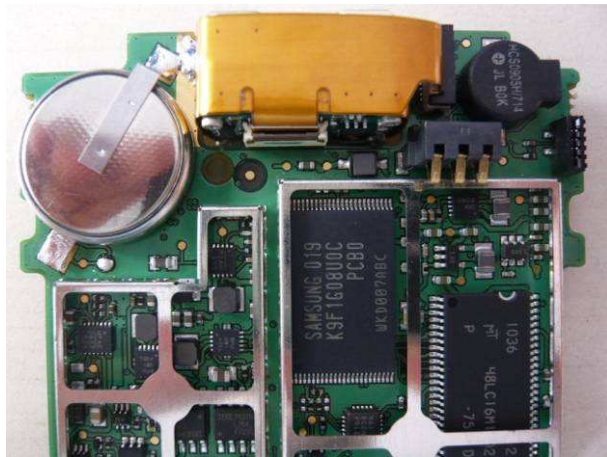

INTERNAL PHOTOS OF TESTED EUT

General views of enclosure

Views of Iphone dock

Views of barcode button

Views of magnetic card

Views of PCB

Detail views of screener

Detail views of PCB

Detail views of PCB