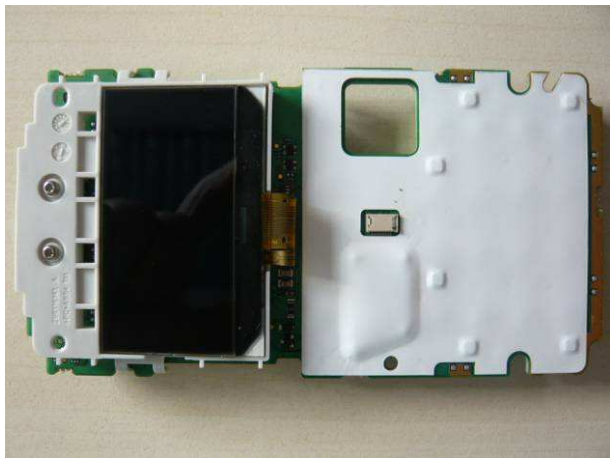

INTERNAL PHOTOS OF TESTED EUT

General views of enclosure

Views of Iphone dock

Views of barcode button

Views of magnetic card

Views of PCB

Detail views of screener

Detail views of PCB

Detail views of PCB