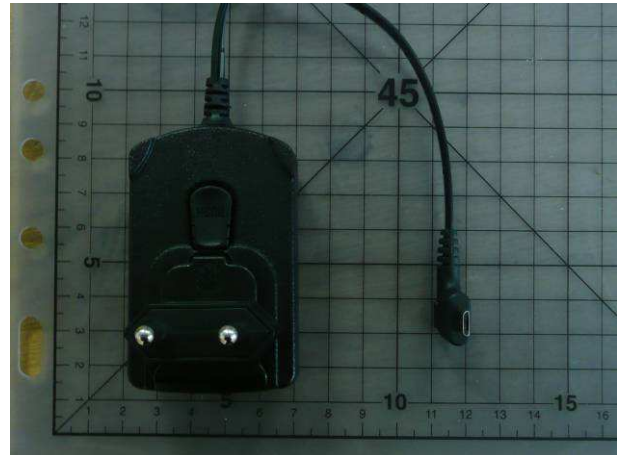

EXTERNAL PHOTOS OF TESTED EUT

Only plug change between US version and Multiplug version

General views of Battery pack

General views (Difference between version with or without barcode reader)