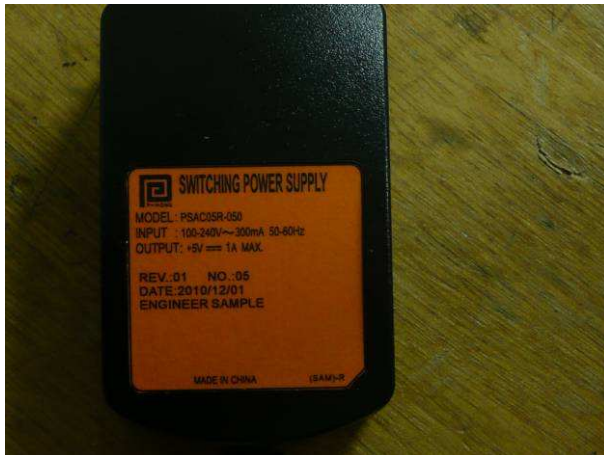

EXTERNAL PHOTOS OF TESTED EUT

Only plug change between US version and Multiplug version

General views of Battery pack

General views (Difference between version with or without barcode reader)