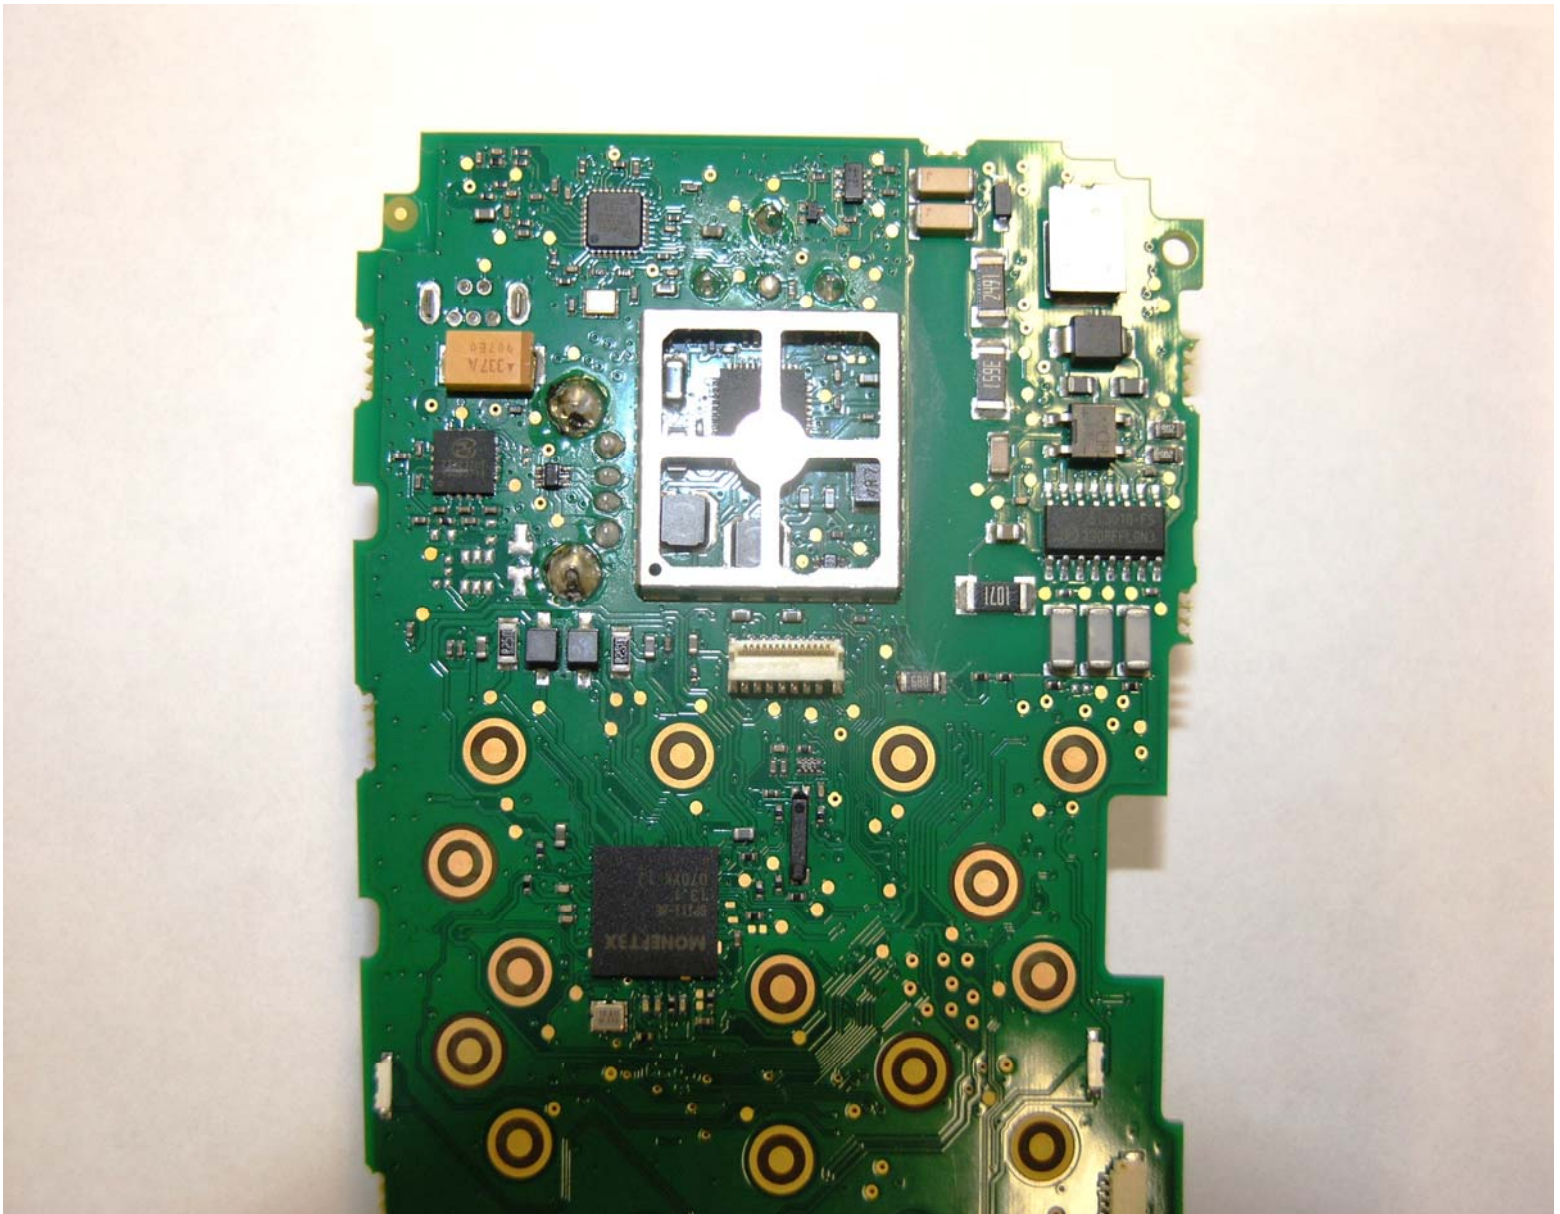

## ANNEX 3 – Internal Photos

Ingenico  
Model: ICT220-11T2371A  
FCC ID : XKB-ICT220CLV3  
IC: 2586D-ICT220CLV3

## ANNEX 3 – Internal Photos

Ingenico  
Model: ICT220-11T2371A  
FCC ID : XKB-ICT220CLV3  
IC: 2586D-ICT220CLV3

**ANNEX 3 – Internal Photos**

**Ingenico**  
**Model: ICT220-11T2371A**  
**FCC ID : XKB-ICT220CLV3**  
**IC: 2586D-ICT220CLV3**

**ANNEX 3 – Internal Photos**

**Ingenico**  
**Model: ICT220-11T2371A**  
**FCC ID : XKB-ICT220CLV3**  
**IC: 2586D-ICT220CLV3**