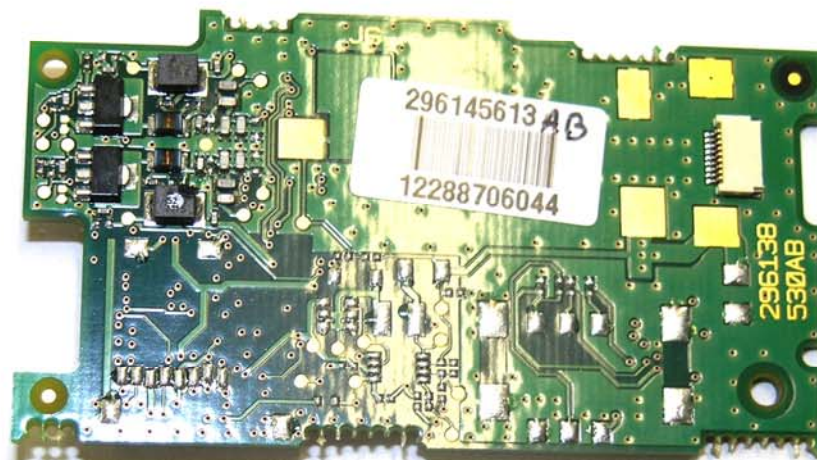

## ANNEX 3 – Internal Photos

Ingenico  
Model: ICT220-11T2371A  
FCC ID : XKB-ICT220CLV3  
IC: 2586D-ICT220CLV3

**ANNEX 3 – Internal Photos**

**Ingenico**  
**Model: ICT220-11T2371A**  
**FCC ID : XKB-ICT220CLV3**  
**IC: 2586D-ICT220CLV3**

**ANNEX 3 – Internal Photos**

**Ingenico**  
**Model: ICT220-11T2371A**  
**FCC ID : XKB-ICT220CLV3**  
**IC: 2586D-ICT220CLV3**

**ANNEX 3 – Internal Photos**

**Ingenico**  
**Model: ICT220-11T2371A**  
**FCC ID : XKB-ICT220CLV3**  
**IC: 2586D-ICT220CLV3**

## ANNEX 3 – Internal Photos

Ingenico  
Model: ICT220-11T2371A  
FCC ID : XKB-ICT220CLV3  
IC: 2586D-ICT220CLV3