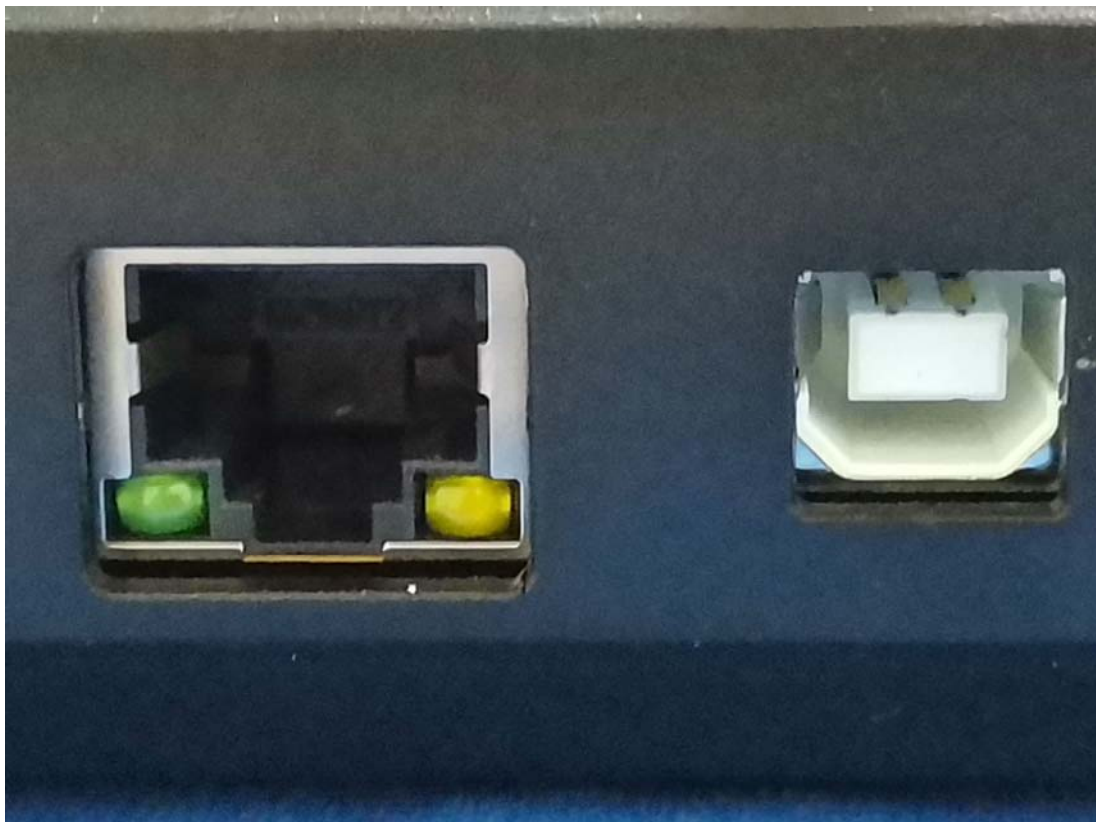

EXHIBIT B - EUT EXTERNAL PHOTOGRAPHS

Label

Model: AXIUM EX-SBASE-W Config: EX8000
2.4G SSID: ING2.4G_888KCA123456
5G SSID: ING5G_888KCA123456
WiFi Password: WIFIBASE
PAIRING Password: WIFIBASE
ETH MAC: 0D-12-BB-3D-21-56
2.4G MAC: 4C-38-EE-3F-21-B7
5G MAC: 0B-34-FF-E3-36-18

P/N: BFB11712215A

S/N: 888KCA123456

WO:1988CA

Label

Adapter 1#

Adapter 2#