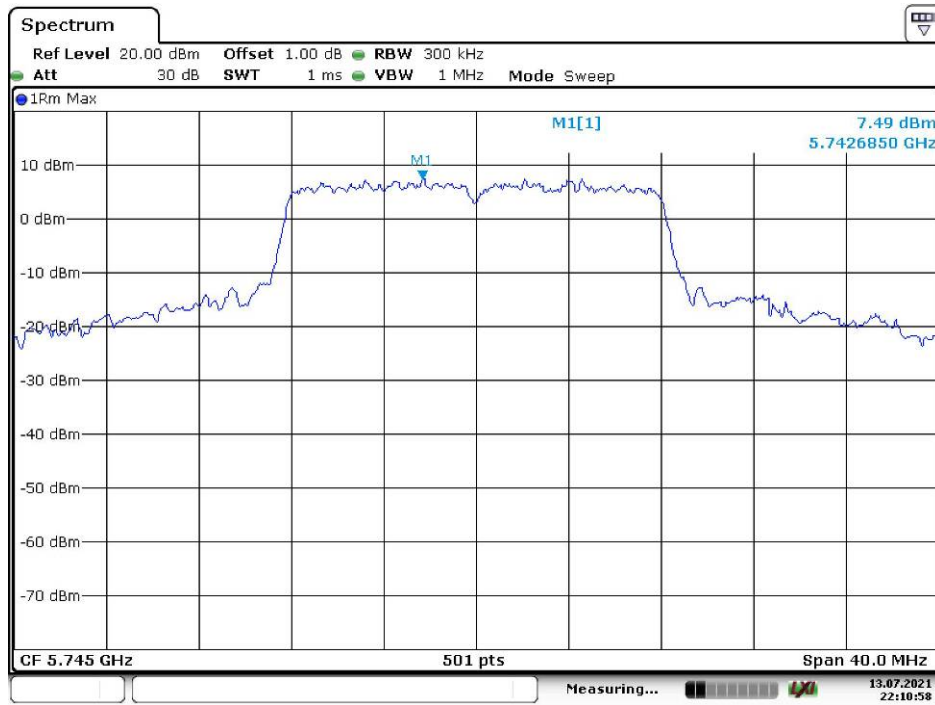

802.11n ht40 Low Channel

Date: 13.JUL.2021 22:00:57

802.11n ht40 High Channel

Date: 13.JUL.2021 22:01:42

802.11ac vht80 Middle Channel

Date: 13.JUL.2021 22:25:09

Chain 1:

802.11a Low Channel

Date: 13.JUL.2021 22:10:59

802.11a Middle Channel

Date: 13.JUL.2021 22:11:57

802.11a High Channel

Date: 13.JUL.2021 22:16:48

802.11n ht20 Low Channel

Date: 13.JUL.2021 22:18:48

802.11n ht20 Middle Channel