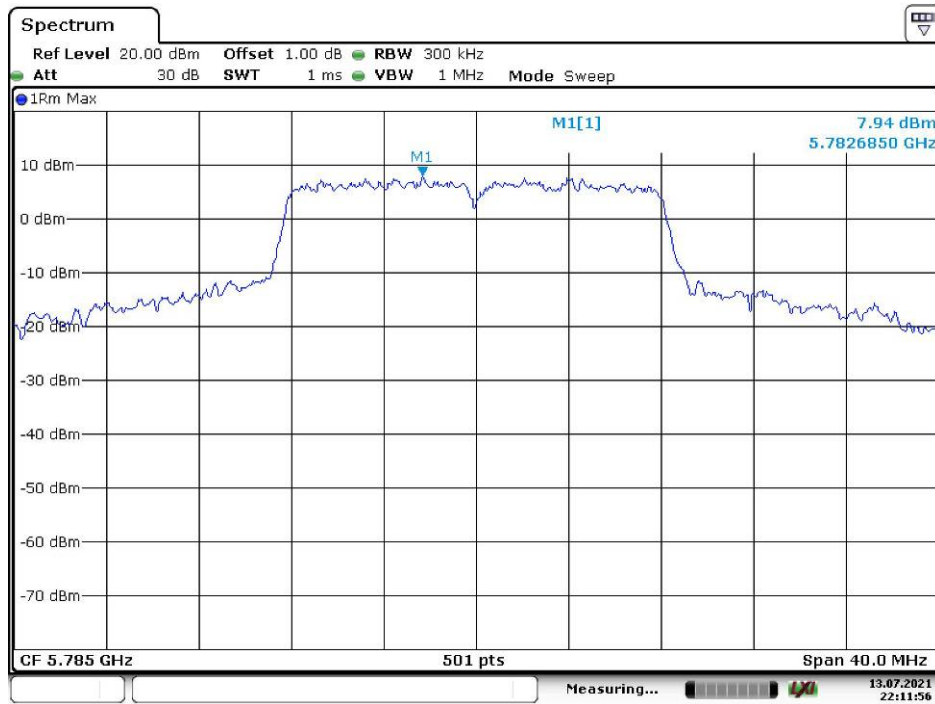

802.11n ht40 Low Channel

Date: 13.JUL.2021 22:00:57

802.11n ht40 High Channel

Date: 13.JUL.2021 22:01:42

802.11ac vht80 Middle Channel

Date: 13.JUL.2021 22:25:09

Chain 1:

802.11a Low Channel

Date: 13.JUL.2021 22:10:59

802.11a Middle Channel

Date: 13.JUL.2021 22:11:57

802.11a High Channel

Date: 13.JUL.2021 22:16:48

802.11n ht20 Low Channel

Date: 13.JUL.2021 22:18:48

802.11n ht20 Middle Channel