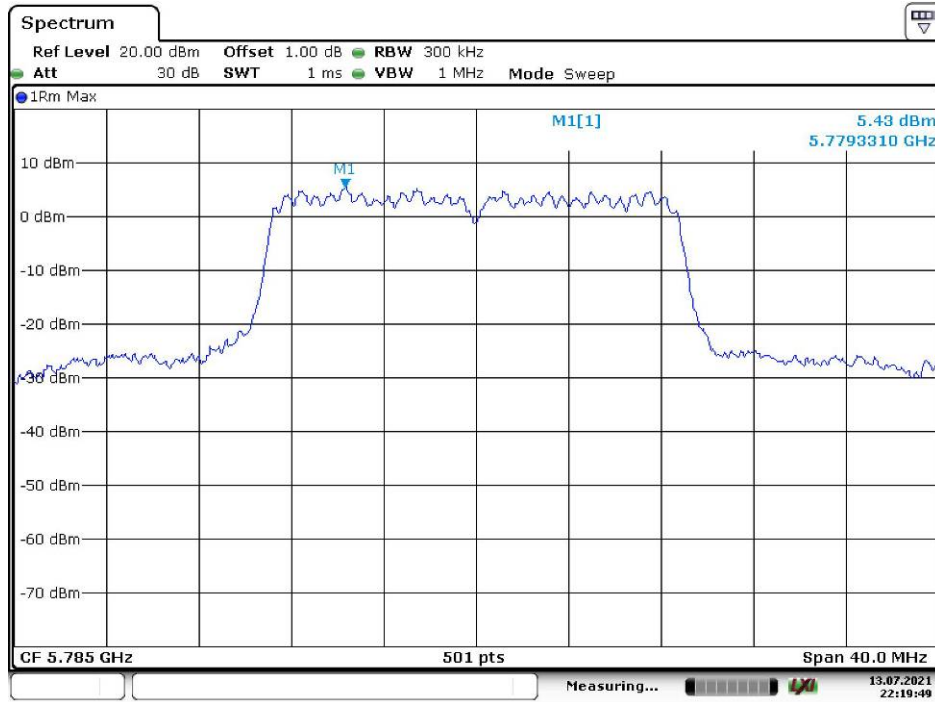

Date: 13.JUL.2021 22:10:59

802.11a Middle Channel

Date: 13.JUL.2021 22:11:57

802.11a High Channel

Date: 13.JUL.2021 22:16:48

802.11n ht20 Low Channel

Date: 13.JUL.2021 22:18:48

802.11n ht20 Middle Channel

Date: 13.JUL.2021 22:19:50

802.11n ht20 High Channel

Date: 13.JUL.2021 22:20:47

802.11n ht40 Low Channel

Date: 13.JUL.2021 22:23:03

802.11n ht40 High Channel

Date: 13.JUL.2021 22:23:59

802.11ac vht80 Middle Channel