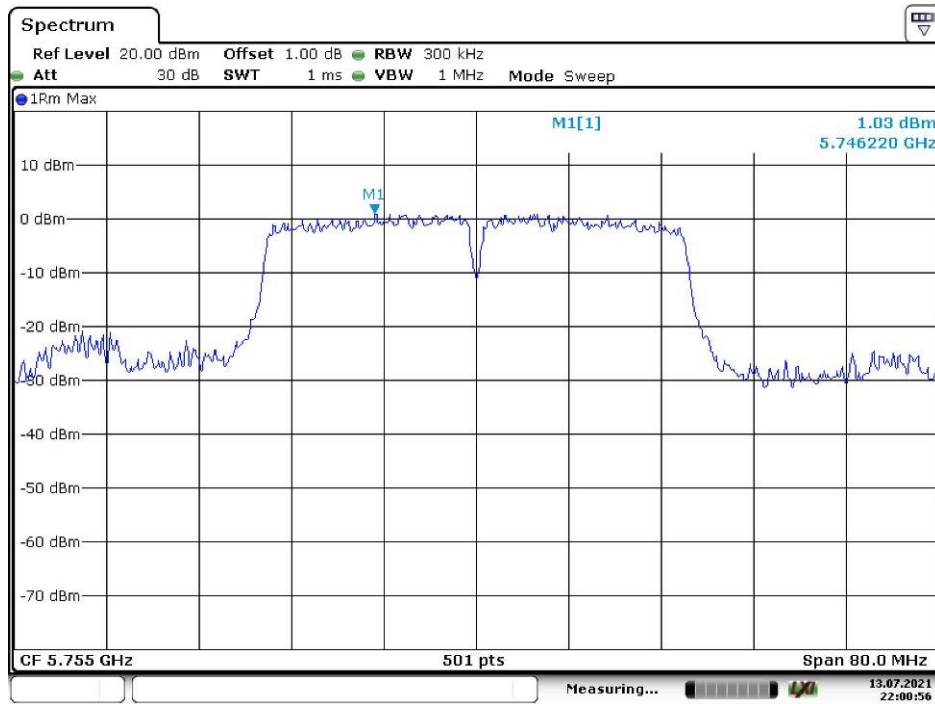

802.11n ht40 Low Channel

Date: 13.JUL.2021 22:00:57

802.11n ht40 High Channel

Date: 13.JUL.2021 22:01:42

802.11ac vht80 Middle Channel

Date: 13.JUL.2021 22:25:09

Chain 1:

802.11a Low Channel