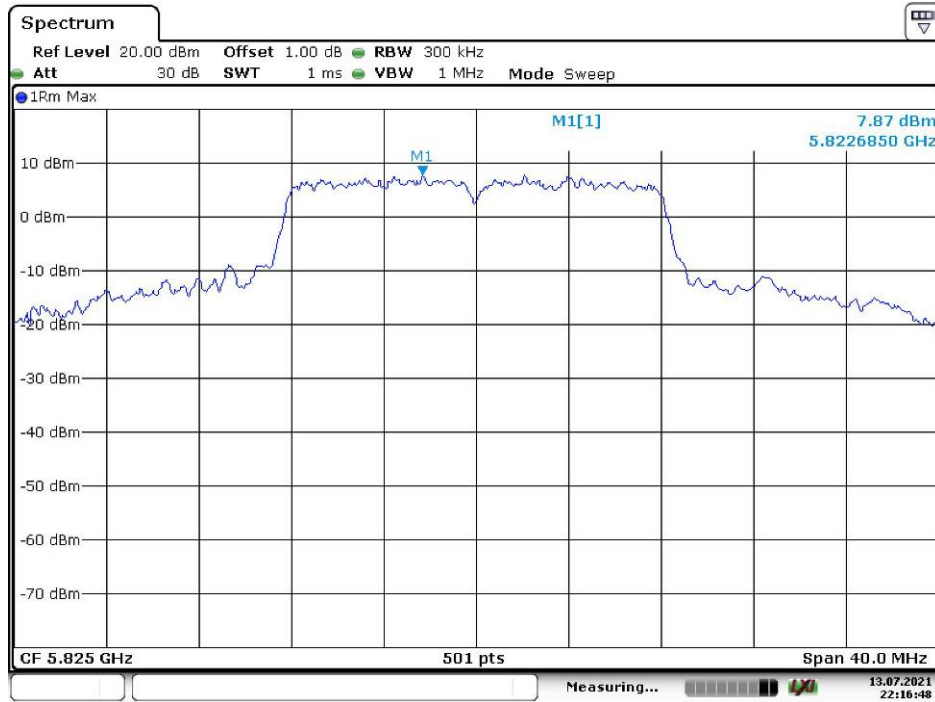

802.11n ht40 Low Channel

Date: 13.JUL.2021 22:00:57

802.11n ht40 High Channel

Date: 13.JUL.2021 22:01:42

802.11ac vht80 Middle Channel

Date: 13.JUL.2021 22:25:09

Chain 1:

802.11a Low Channel

Date: 13.JUL.2021 22:10:59

802.11a Middle Channel

Date: 13.JUL.2021 22:11:57

802.11a High Channel

Date: 13.JUL.2021 22:16:48

802.11n ht20 Low Channel

Date: 13.JUL.2021 22:18:48

802.11n ht20 Middle Channel