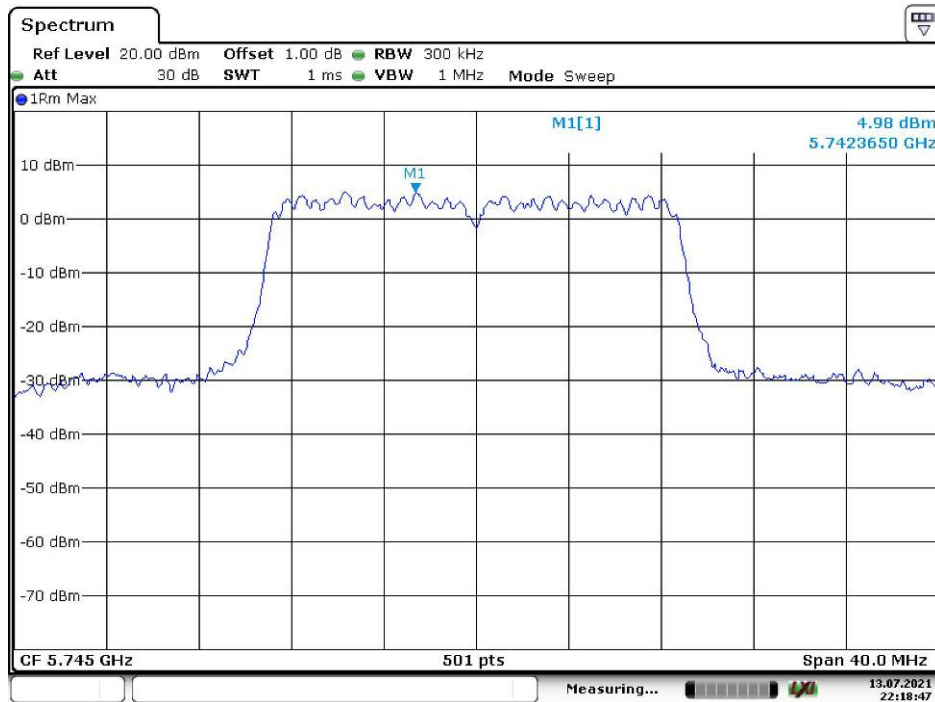

Date: 13.JUL.2021 22:10:59

802.11a Middle Channel

Date: 13.JUL.2021 22:11:57

802.11a High Channel

Date: 13.JUL.2021 22:16:48

802.11n ht20 Low Channel

Date: 13.JUL.2021 22:18:48

802.11n ht20 Middle Channel

Date: 13.JUL.2021 22:19:50

802.11n ht20 High Channel

Date: 13.JUL.2021 22:20:47

802.11n ht40 Low Channel

Date: 13.JUL.2021 22:23:03

802.11n ht40 High Channel

Date: 13.JUL.2021 22:23:59

802.11ac vht80 Middle Channel