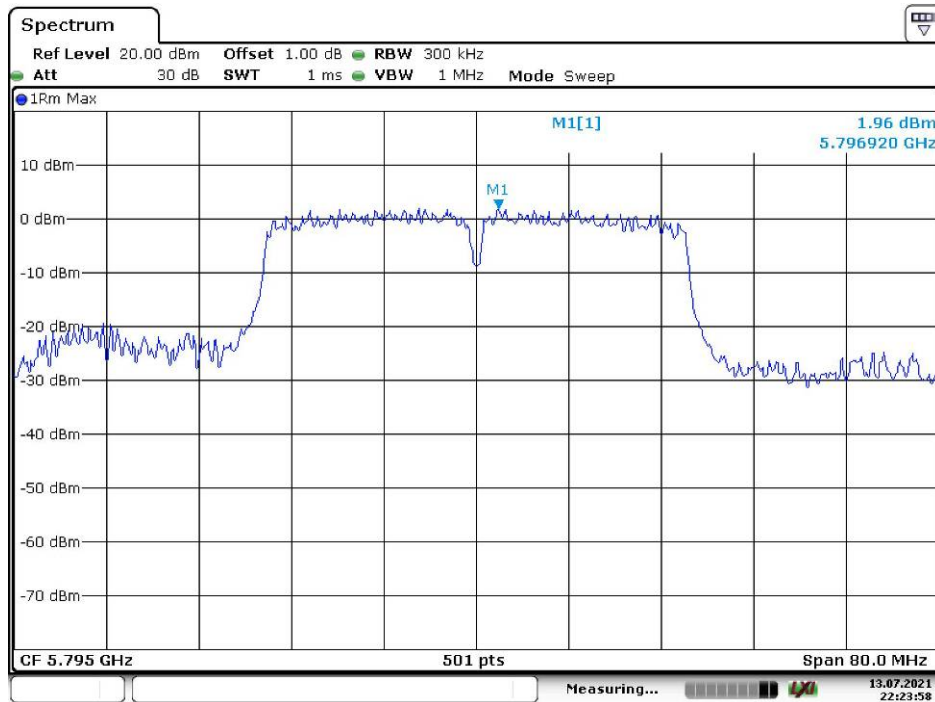

Date: 13.JUL.2021 22:19:50

802.11n ht20 High Channel

Date: 13.JUL.2021 22:20:47

802.11n ht40 Low Channel

Date: 13.JUL.2021 22:23:03

802.11n ht40 High Channel

Date: 13.JUL.2021 22:23:59

802.11ac vht80 Middle Channel