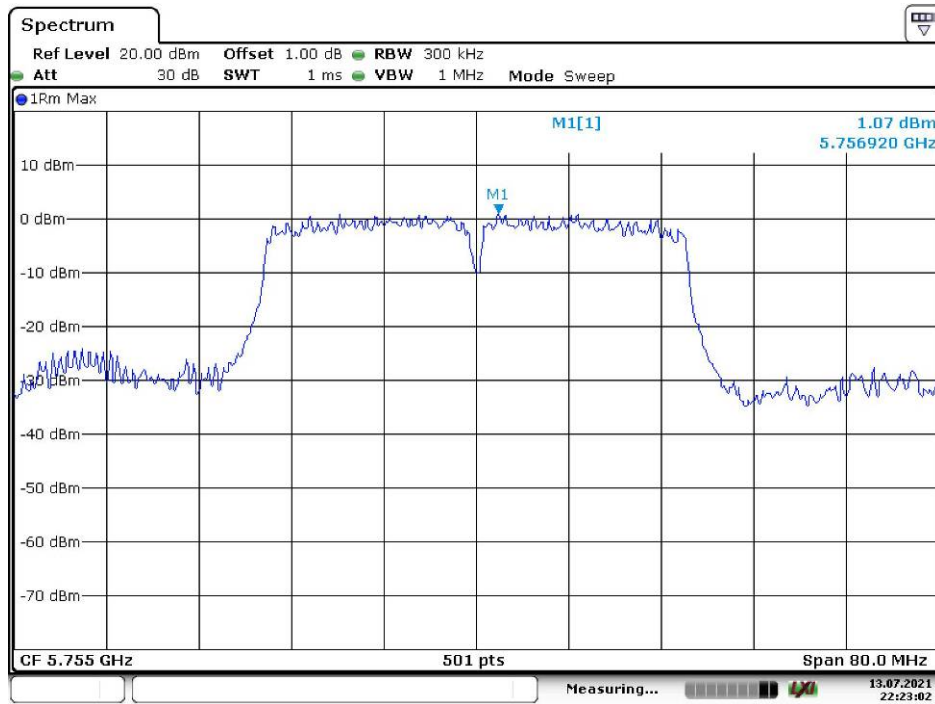

Date: 13.JUL.2021 22:10:59

802.11a Middle Channel

Date: 13.JUL.2021 22:11:57

802.11a High Channel

Date: 13.JUL.2021 22:16:48

802.11n ht20 Low Channel

Date: 13.JUL.2021 22:18:48

802.11n ht20 Middle Channel

Date: 13.JUL.2021 22:19:50

802.11n ht20 High Channel

Date: 13.JUL.2021 22:20:47

802.11n ht40 Low Channel

Date: 13.JUL.2021 22:23:03

802.11n ht40 High Channel

Date: 13.JUL.2021 22:23:59

802.11ac vht80 Middle Channel