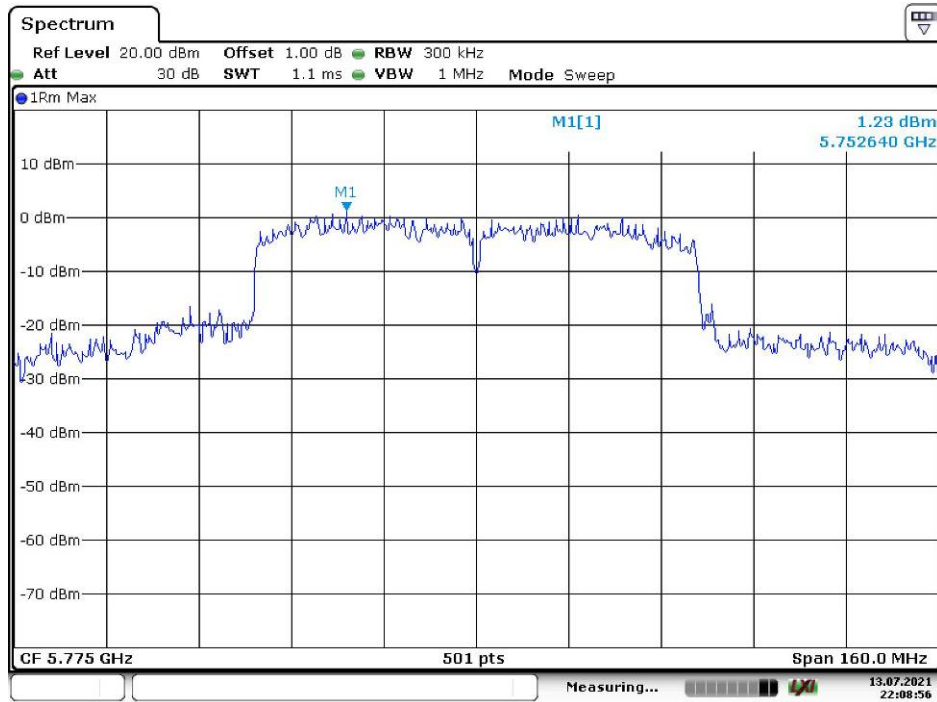

Date: 13.JUL.2021 22:19:50

802.11n ht20 High Channel

Date: 13.JUL.2021 22:20:47

802.11n ht40 Low Channel

Date: 13.JUL.2021 22:23:03

802.11n ht40 High Channel

Date: 13.JUL.2021 22:23:59

802.11ac vht80 Middle Channel