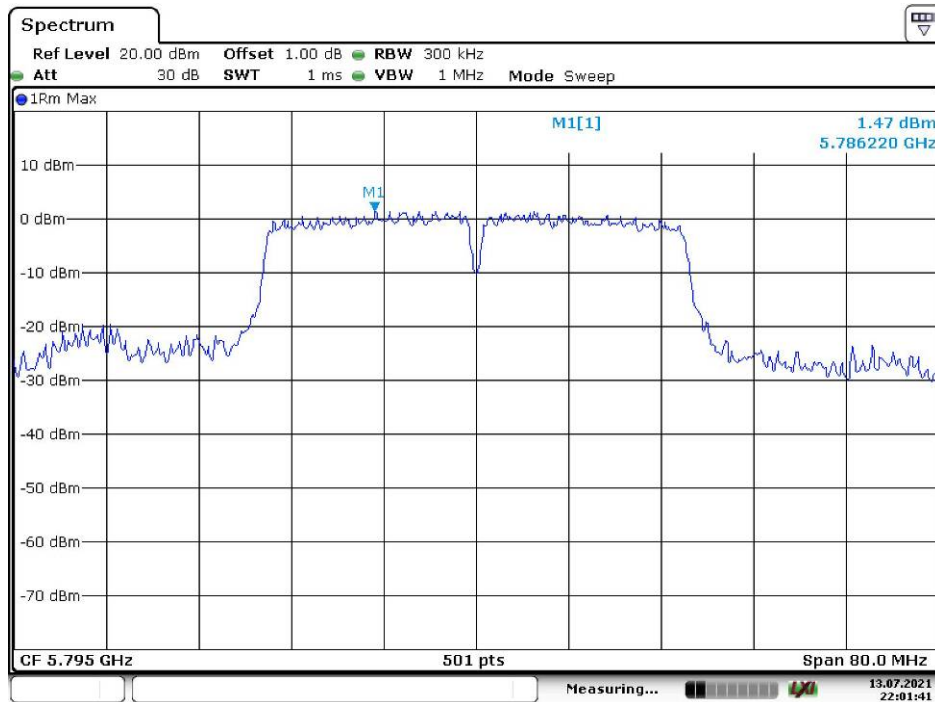

802.11n ht40 High Channel

Date: 13.JUL.2021 22:01:42