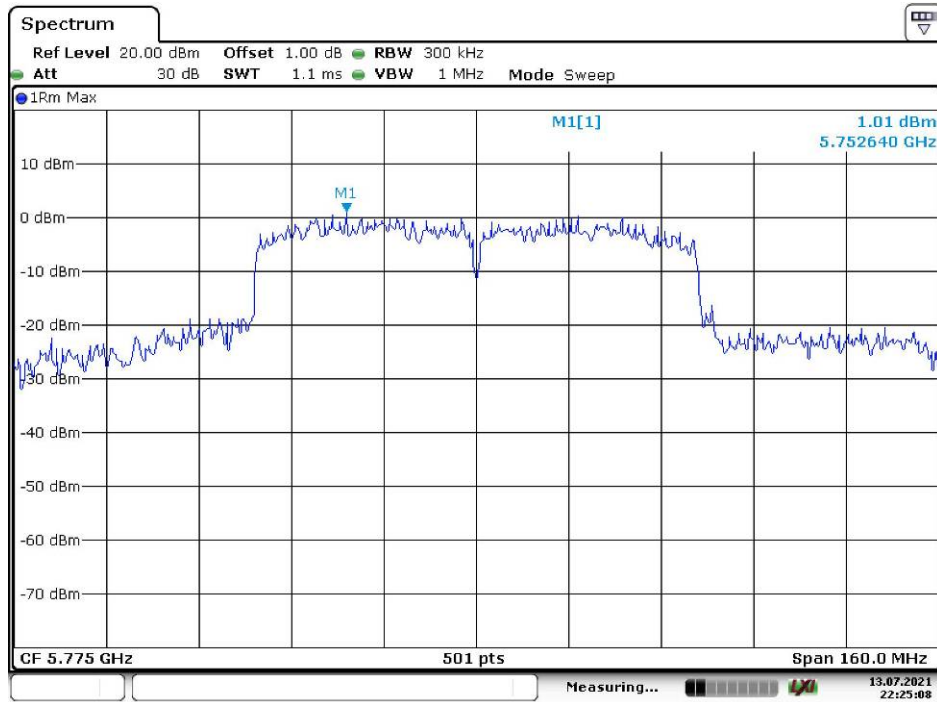

802.11n ht40 Low Channel

Date: 13.JUL.2021 22:00:57

802.11n ht40 High Channel

Date: 13.JUL.2021 22:01:42

802.11ac vht80 Middle Channel

Date: 13.JUL.2021 22:25:09

Chain 1:

802.11a Low Channel