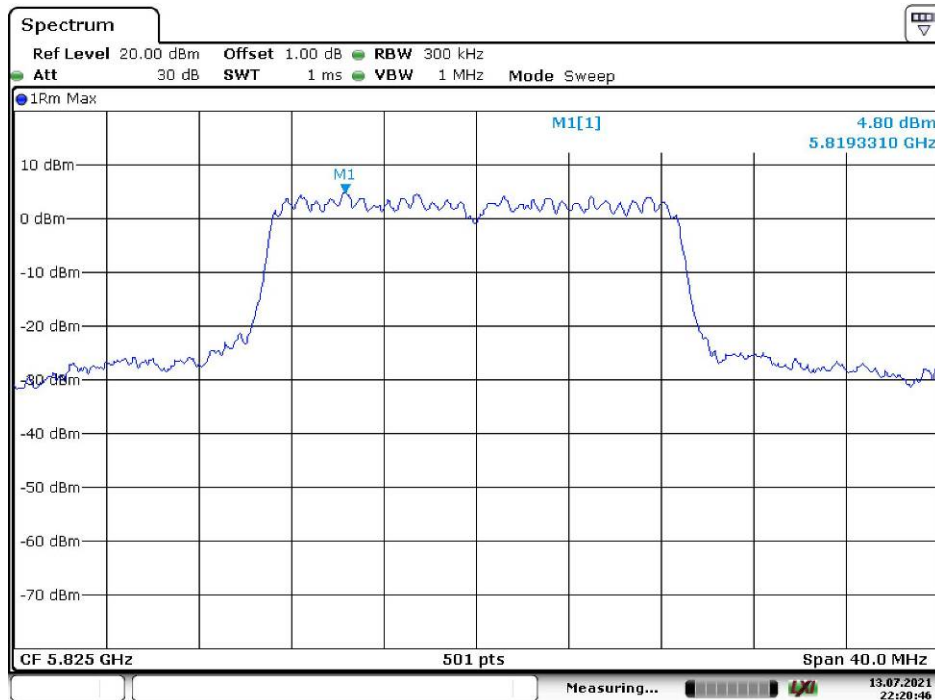

Date: 13.JUL.2021 22:10:59

802.11a Middle Channel

Date: 13.JUL.2021 22:11:57

802.11a High Channel

Date: 13.JUL.2021 22:16:48

802.11n ht20 Low Channel

Date: 13.JUL.2021 22:18:48

802.11n ht20 Middle Channel

Date: 13.JUL.2021 22:19:50

802.11n ht20 High Channel

Date: 13.JUL.2021 22:20:47

802.11n ht40 Low Channel

Date: 13.JUL.2021 22:23:03

802.11n ht40 High Channel

Date: 13.JUL.2021 22:23:59

802.11ac vht80 Middle Channel