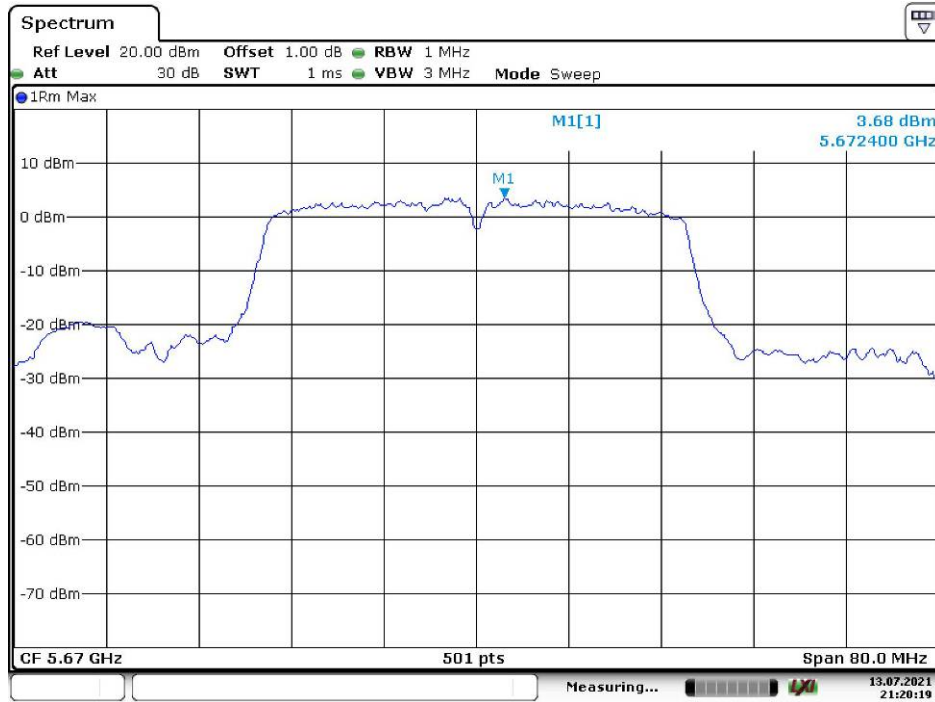

Date: 27.JUL.2021 17:01:08

802.11n ht40 Low Channel

Date: 13.JUL.2021 21:18:31

802.11n ht40 Middle Channel

Date: 13.JUL.2021 21:19:30

802.11n ht40 High Channel

Date: 13.JUL.2021 21:20:20

802.11n ht40 Additional Channel

Date: 27.JUL.2021 17:05:47

802.11ac vht80 Low Channel

Date: 13.JUL.2021 21:22:29

802.11ac vht80 Middle Channel

Date: 13.JUL.2021 22:58:03

802.11ac vht80 Additional Channel

Date: 13.JUL.2021 21:23:24

Chain 1