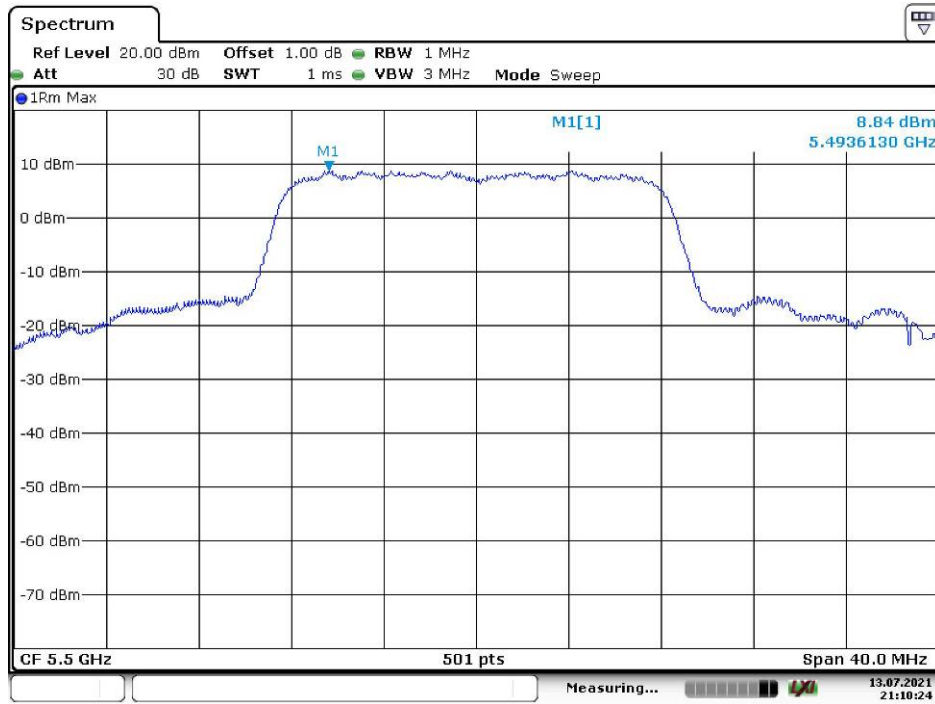

5470-5725MHz
Chain 0

802.11a Low Channel

Date: 13.JUL.2021 21:10:24