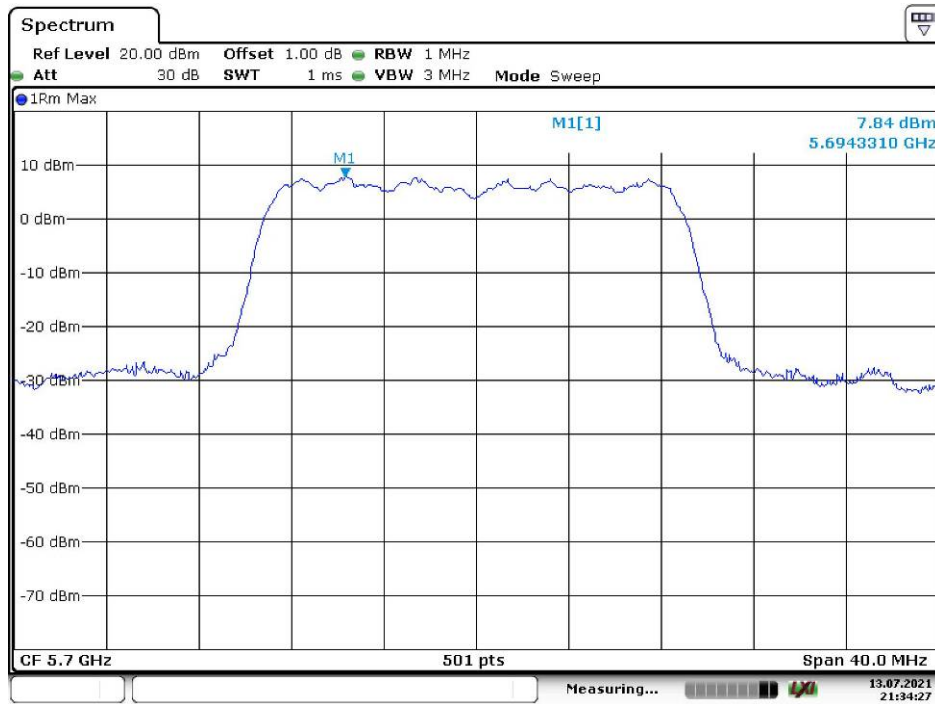

802.11n ht20 High Channel

Date: 13.JUL.2021 21:34:27