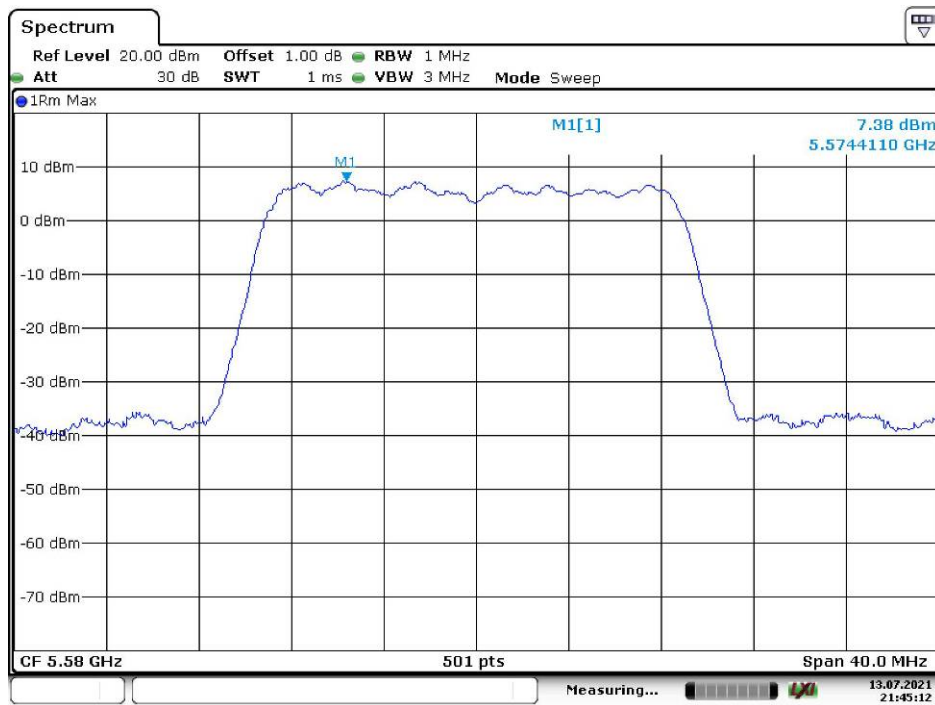

802.11n ht20 Middle Channel