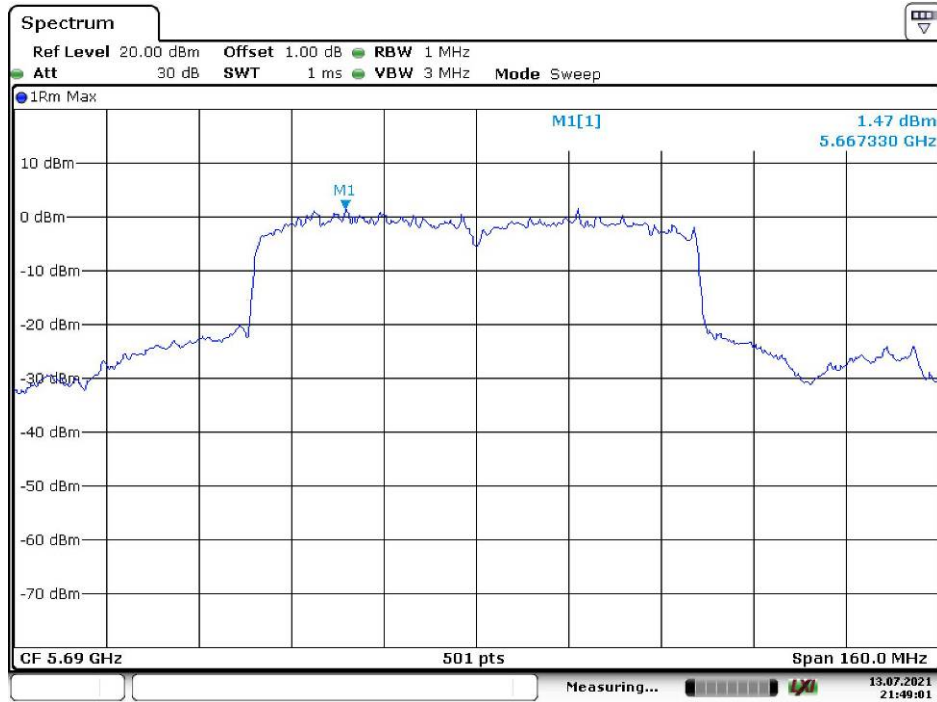

802.11n ht40 Middle Channel

Date: 10.AUG.2021 13:23:35

802.11n ht40 High Channel

Date: 10.AUG.2021 13:25:41

802.11n ht40 Additional Channel

Date: 10.AUG.2021 13:26:51

802.11ac vht80 Low Channel

Date: 13.JUL.2021 21:47:51

802.11ac vht80 Middle Channel

Date: 13.JUL.2021 22:57:14

802.11ac vht80 Additional Channel

Date: 13.JUL.2021 21:49:02

5725-5850MHz
Chain 0

802.11a Low Channel

Date: 13.JUL.2021 21:52:47

802.11a Middle Channel