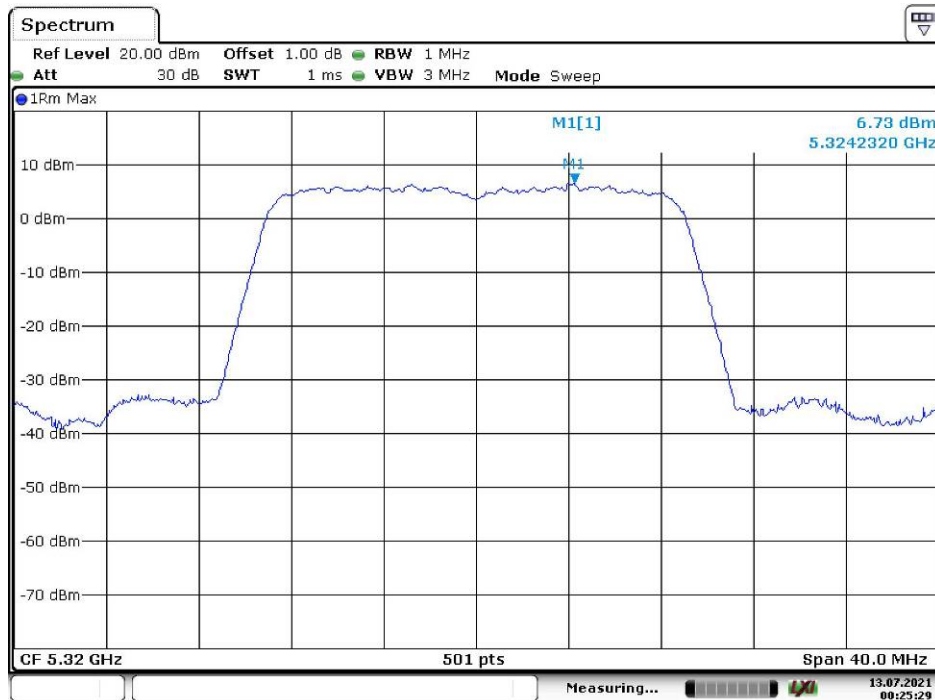

Date: 13.JUL.2021 00:21:28

802.11n ht20 Low Channel

Date: 13.JUL.2021 00:23:11

802.11n ht20 Middle Channel

Date: 13.JUL.2021 00:24:35

802.11n ht20 High Channel

Date: 13.JUL.2021 00:25:30

802.11n ht40 Low Channel