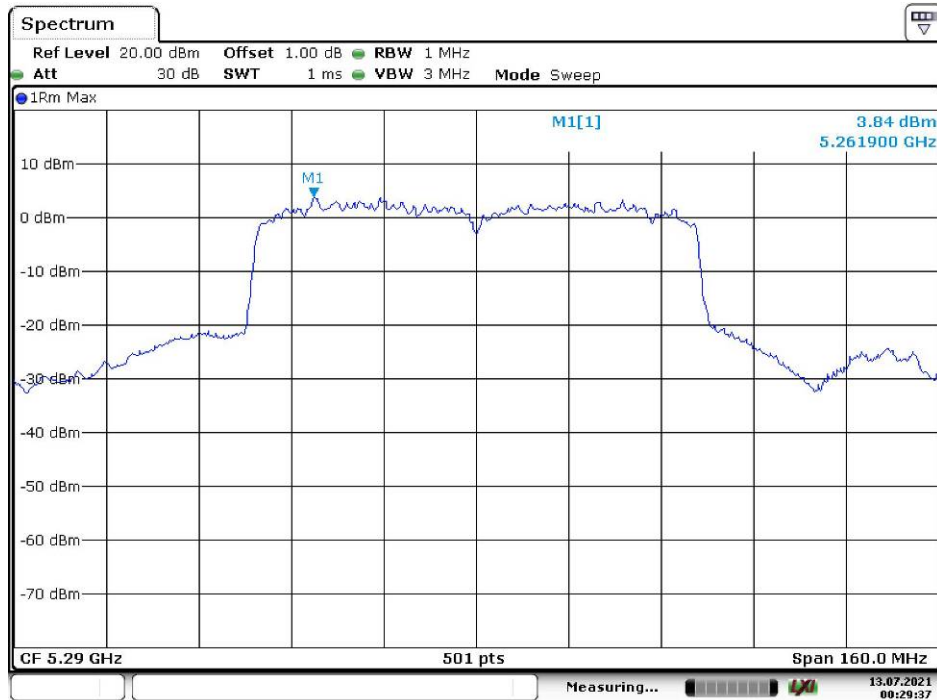

802.11ac vht80 Middle Channel

Date: 13.JUL.2021 00:29:38