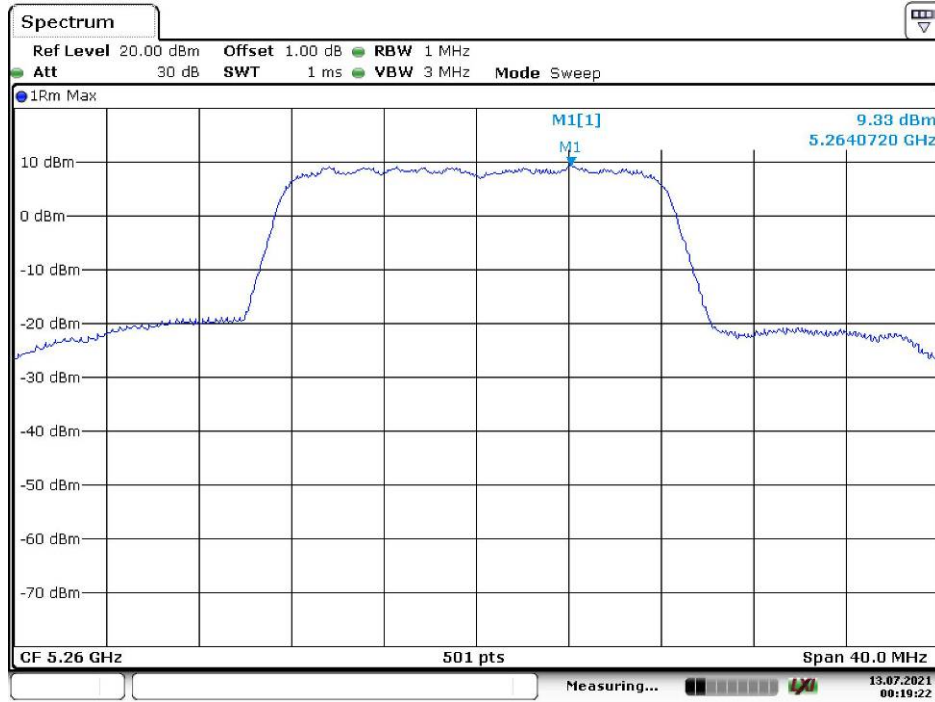

802.11ac vht80 Middle Channel

Date: 13.JUL.2021 00:03:27

5250-5350MHz
Chain 0

802.11a Low Channel

Date: 13.JUL.2021 00:19:23

802.11a Middle Channel

Date: 13.JUL.2021 00:20:36

802.11a High Channel