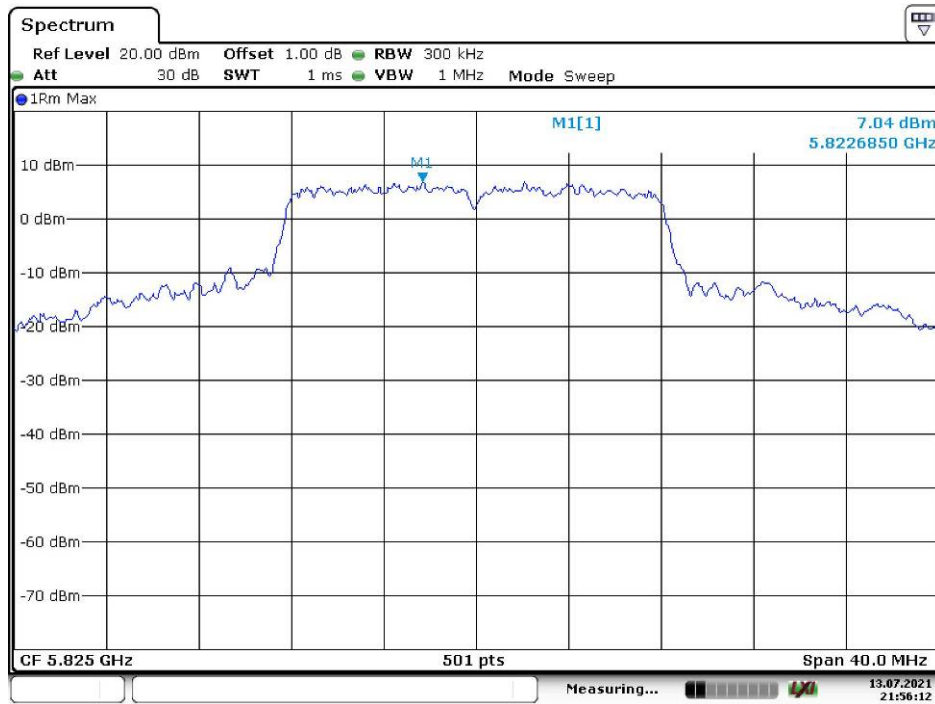

802.11ac vht80 Middle Channel

Date: 13.JUL.2021 22:57:14

802.11ac vht80 Additional Channel

Date: 13.JUL.2021 21:49:02

5725-5850MHz
Chain 0

802.11a Low Channel

Date: 13.JUL.2021 21:52:47

802.11a Middle Channel

Date: 13.JUL.2021 21:53:17

802.11a High Channel

Date: 13.JUL.2021 21:56:13

802.11n ht20 Low Channel

Date: 13.JUL.2021 21:57:53

802.11n ht20 Middle Channel

Date: 13.JUL.2021 21:58:57

802.11n ht20 High Channel