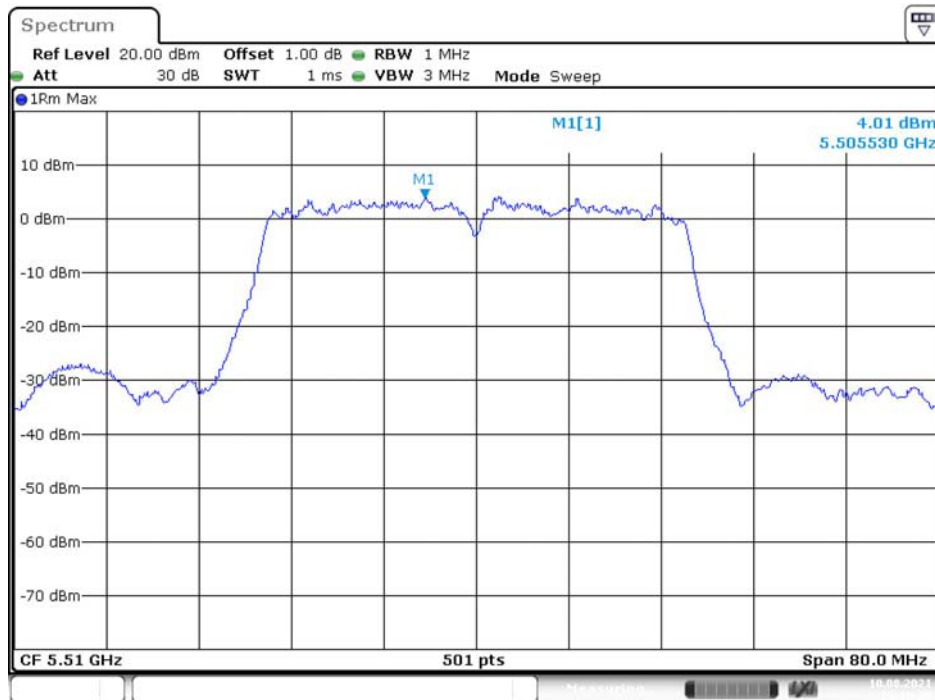

802.11n ht20 Low Channel

802.11n ht20 Middle Channel

802.11n ht20 High Channel

Date: 13.JUL.2021 21:34:27

802.11n ht20 Additional Channel

Date: 27.JUL.2021 17:02:00

802.11n ht40 Low Channel

Date: 10.AUG.2021 13:19:25