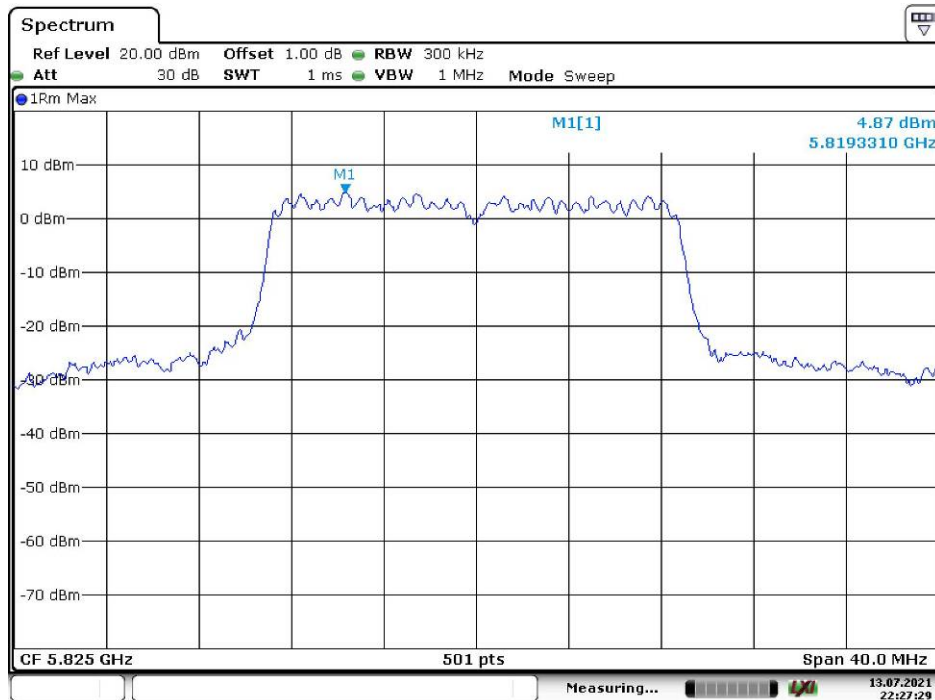

802.11ac vht80 Middle Channel

Date: 13.JUL.2021 22:57:14

802.11ac vht80 Additional Channel

Date: 13.JUL.2021 21:49:02

5725-5850MHz
Chain 0

802.11a Low Channel

Date: 13.JUL.2021 21:52:47

802.11a Middle Channel

Date: 13.JUL.2021 21:53:17

802.11a High Channel

Date: 13.JUL.2021 21:56:13

802.11n ht20 Low Channel

Date: 13.JUL.2021 21:57:53

802.11n ht20 Middle Channel

Date: 13.JUL.2021 21:58:57

802.11n ht20 High Channel