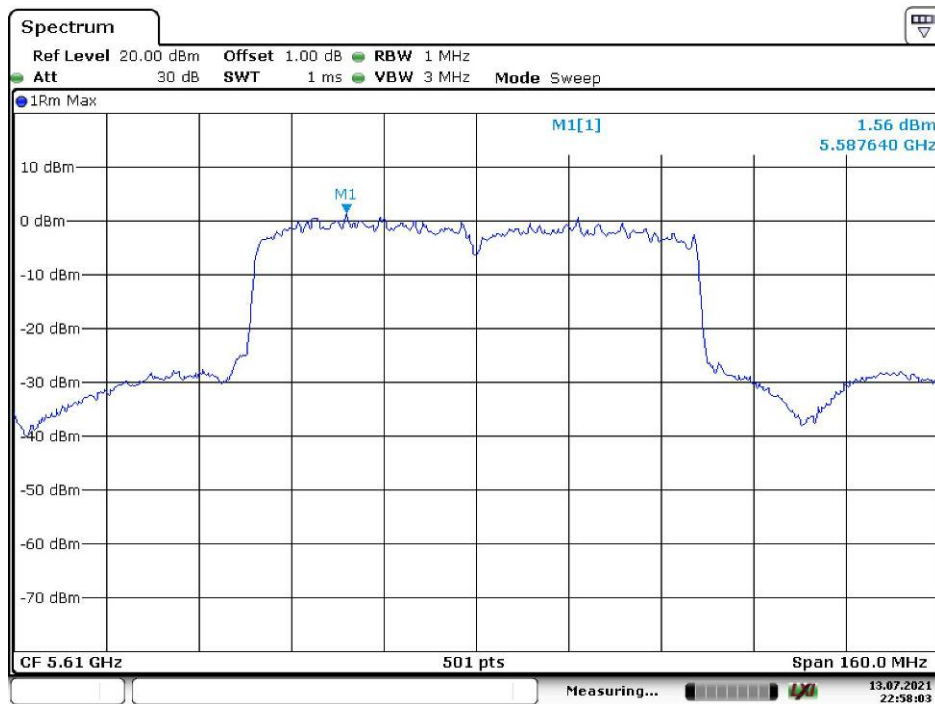

802.11ac vht80 Middle Channel

Date: 13.JUL.2021 22:58:03