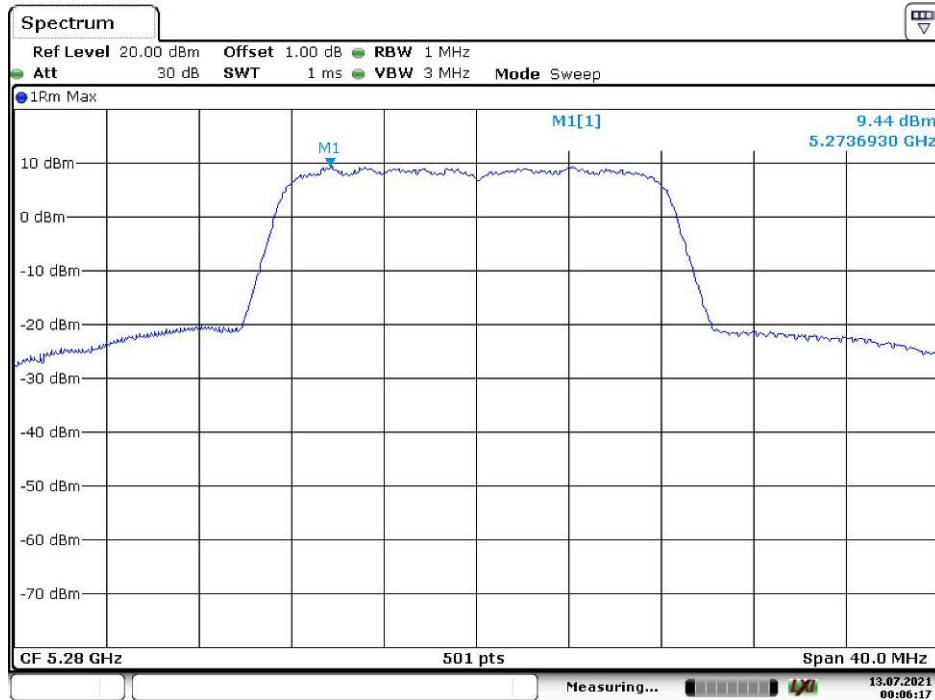

802.11a Middle Channel

Date: 13.JUL.2021 00:06:17