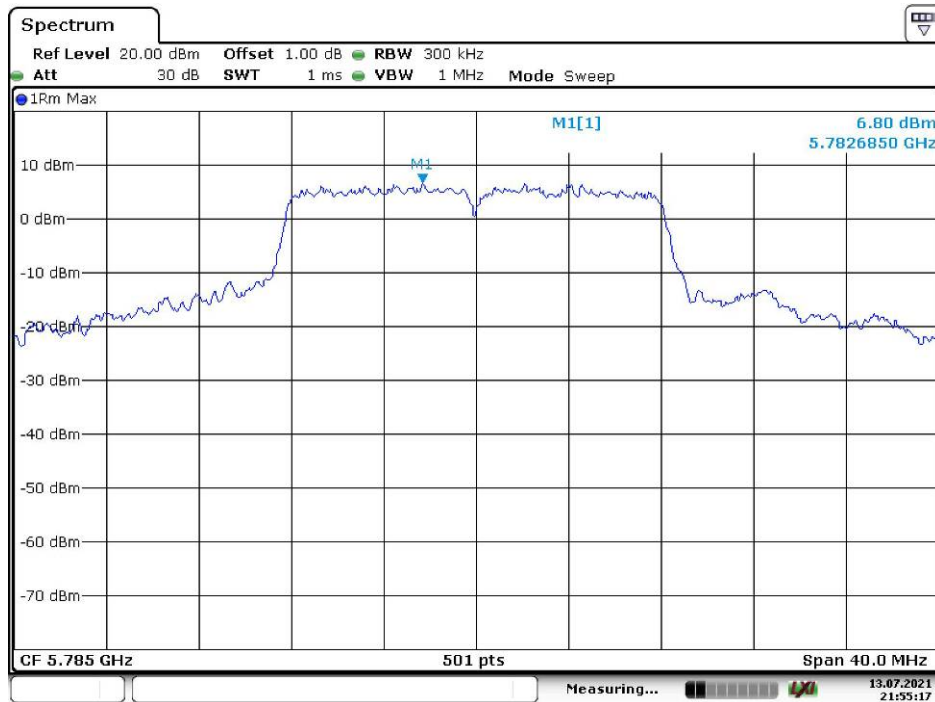

802.11ac vht80 Middle Channel

Date: 13.JUL.2021 22:57:14

802.11ac vht80 Additional Channel

Date: 13.JUL.2021 21:49:02

5725-5850MHz
Chain 0

802.11a Low Channel

Date: 13.JUL.2021 21:52:47

802.11a Middle Channel

Date: 13.JUL.2021 21:53:17

802.11a High Channel

Date: 13.JUL.2021 21:56:13

802.11n ht20 Low Channel

Date: 13.JUL.2021 21:57:53

802.11n ht20 Middle Channel

Date: 13.JUL.2021 21:58:57

802.11n ht20 High Channel