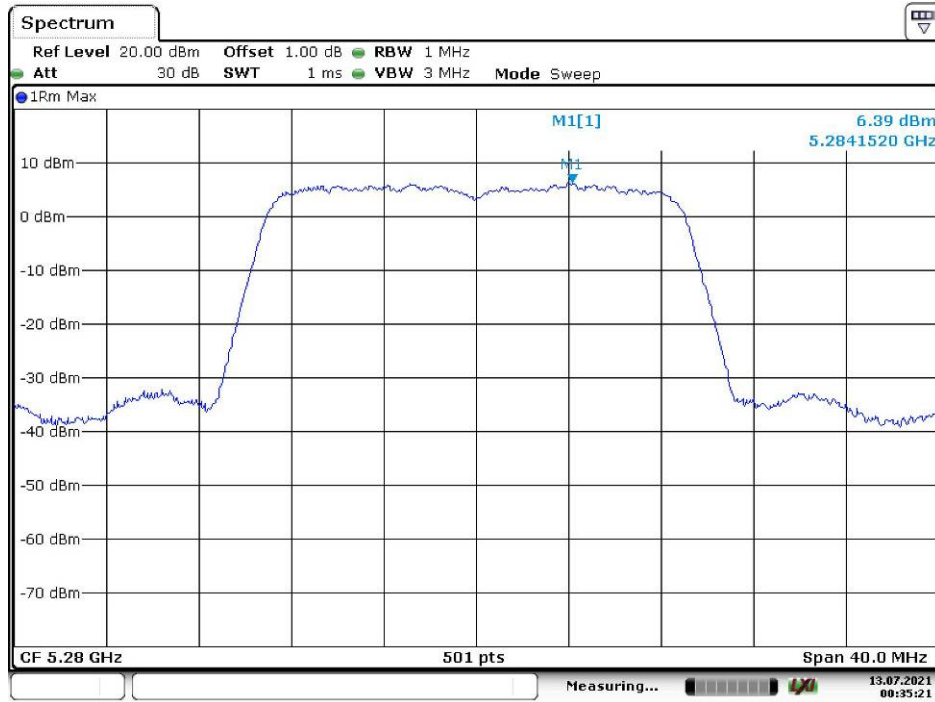

802.11a Middle Channel

Date: 13.JUL.2021 00:06:17

802.11a High Channel

Date: 13.JUL.2021 00:07:27

802.11n ht20 Low Channel

Date: 13.JUL.2021 00:35:49

802.11n ht20 Middle Channel

Date: 13.JUL.2021 00:35:22