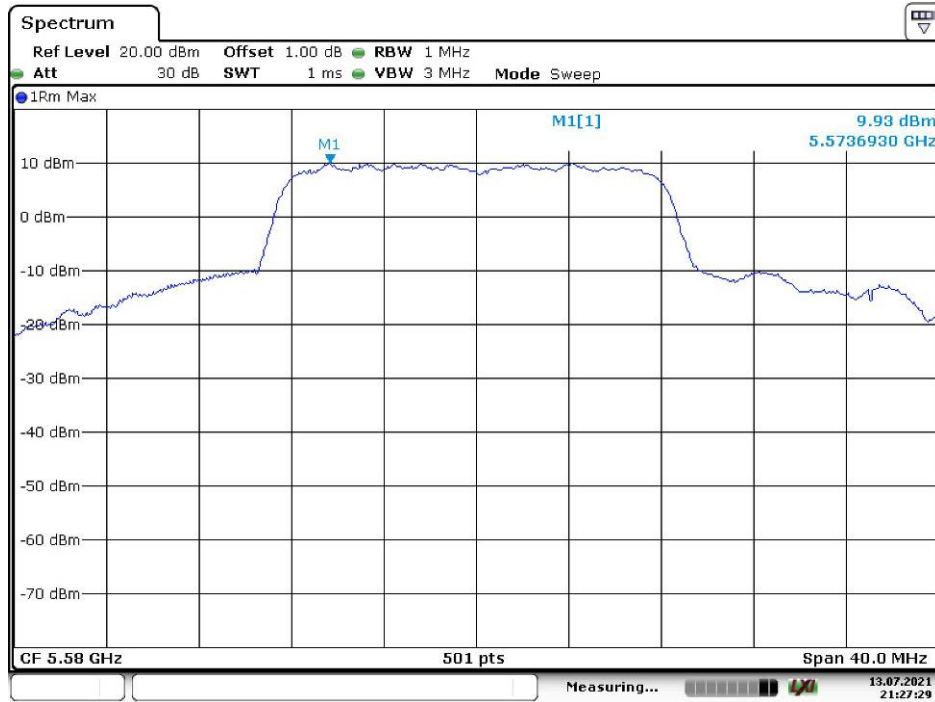

Date: 27.JUL.2021 17:05:47

802.11ac vht80 Low Channel

Date: 13.JUL.2021 21:22:29

802.11ac vht80 Middle Channel

Date: 13.JUL.2021 22:58:03

802.11ac vht80 Additional Channel

Date: 13.JUL.2021 21:23:24

Chain 1

802.11a Low Channel

Date: 13.JUL.2021 21:26:32

802.11a Middle Channel

Date: 13.JUL.2021 21:27:30

802.11a High Channel

Date: 13.JUL.2021 21:28:25

802.11a Additional Channel

Date: 27.JUL.2021 16:58:46