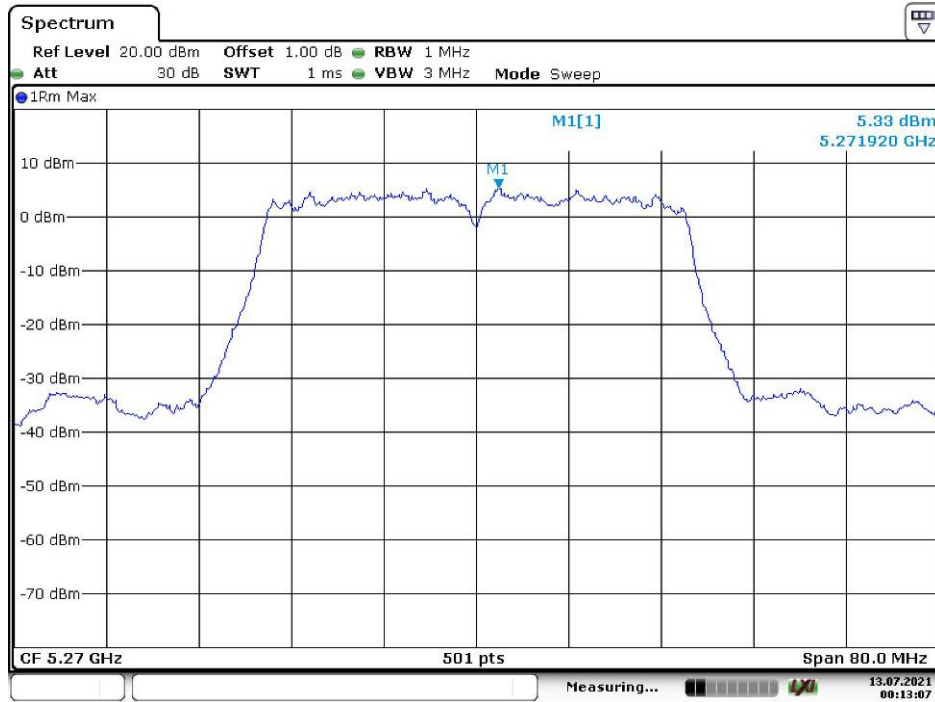

802.11n ht40 Low Channel

Date: 13.JUL.2021 00:13:07