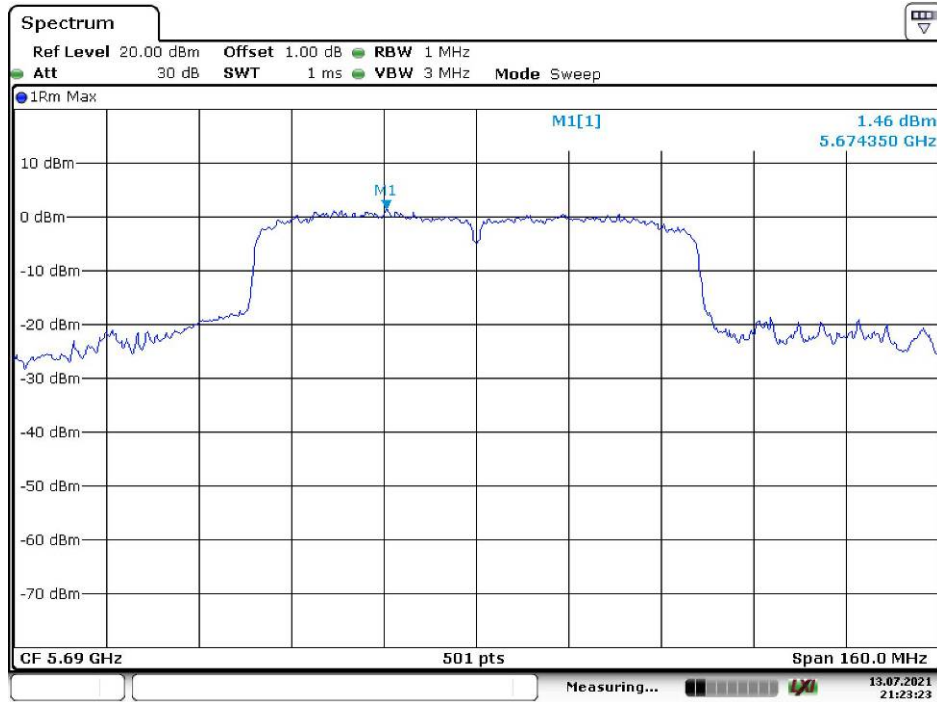

Date: 27.JUL.2021 17:05:47

802.11ac vht80 Low Channel

Date: 13.JUL.2021 21:22:29

802.11ac vht80 Middle Channel

Date: 13.JUL.2021 22:58:03

802.11ac vht80 Additional Channel

Date: 13.JUL.2021 21:23:24

Chain 1