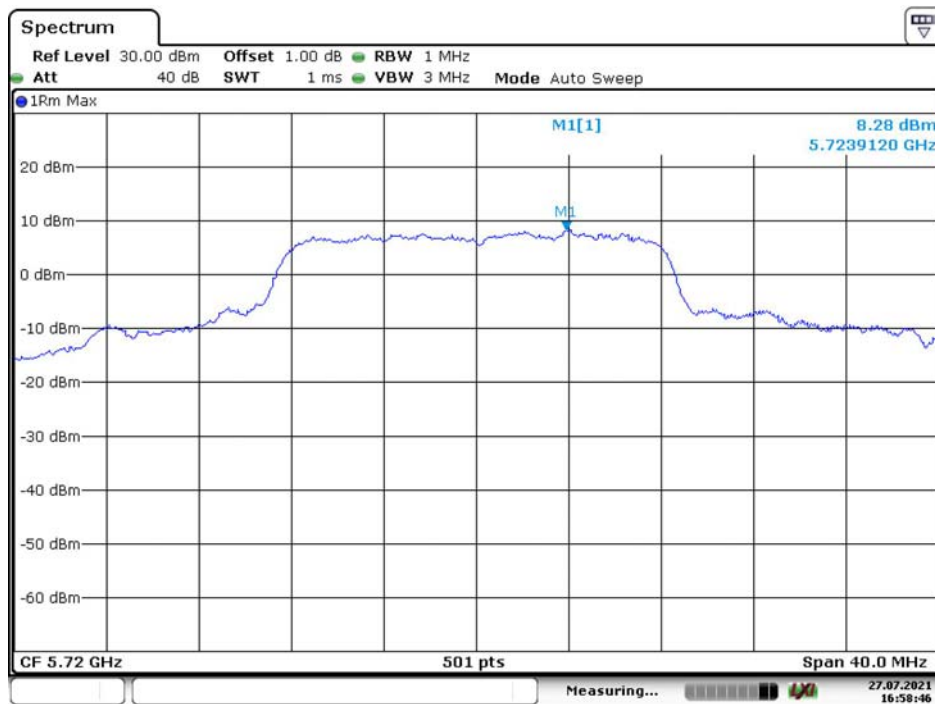

802.11a Low Channel

Date: 13.JUL.2021 21:26:32

802.11a Middle Channel

Date: 13.JUL.2021 21:27:30

802.11a High Channel

Date: 13.JUL.2021 21:28:25

802.11a Additional Channel

Date: 27.JUL.2021 16:58:46

802.11n ht20 Low Channel

802.11n ht20 Middle Channel

802.11n ht20 High Channel

Date: 13.JUL.2021 21:34:27

802.11n ht20 Additional Channel

Date: 27.JUL.2021 17:02:00

802.11n ht40 Low Channel

Date: 10.AUG.2021 13:19:25