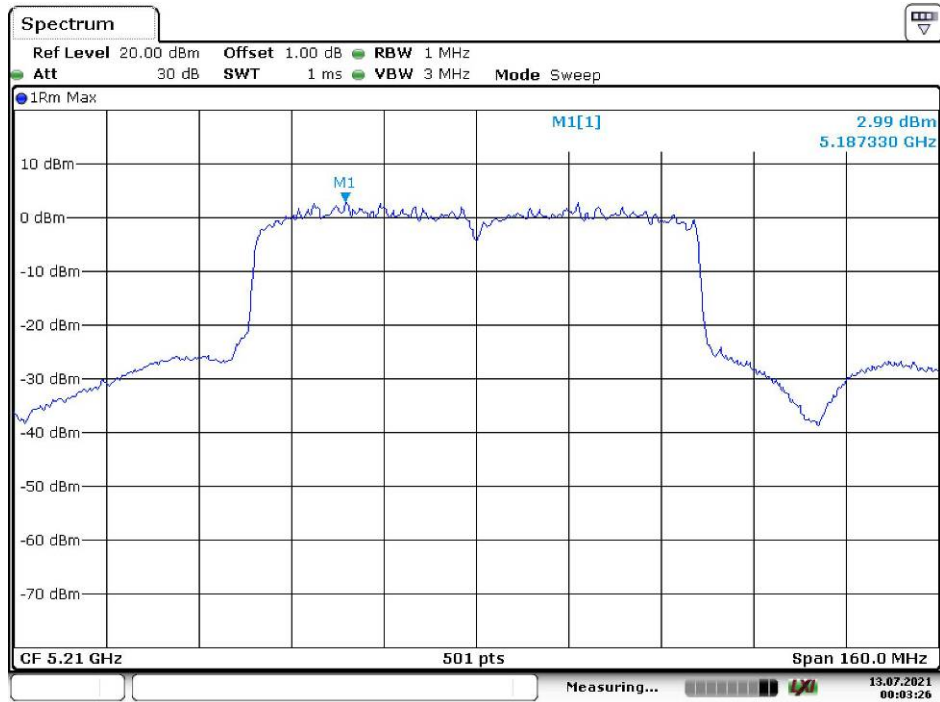

802.11ac vht80 Middle Channel

Date: 13.JUL.2021 00:03:27

5250-5350MHz
Chain 0

802.11a Low Channel

Date: 13.JUL.2021 00:19:23

802.11a Middle Channel

Date: 13.JUL.2021 00:20:36

802.11a High Channel