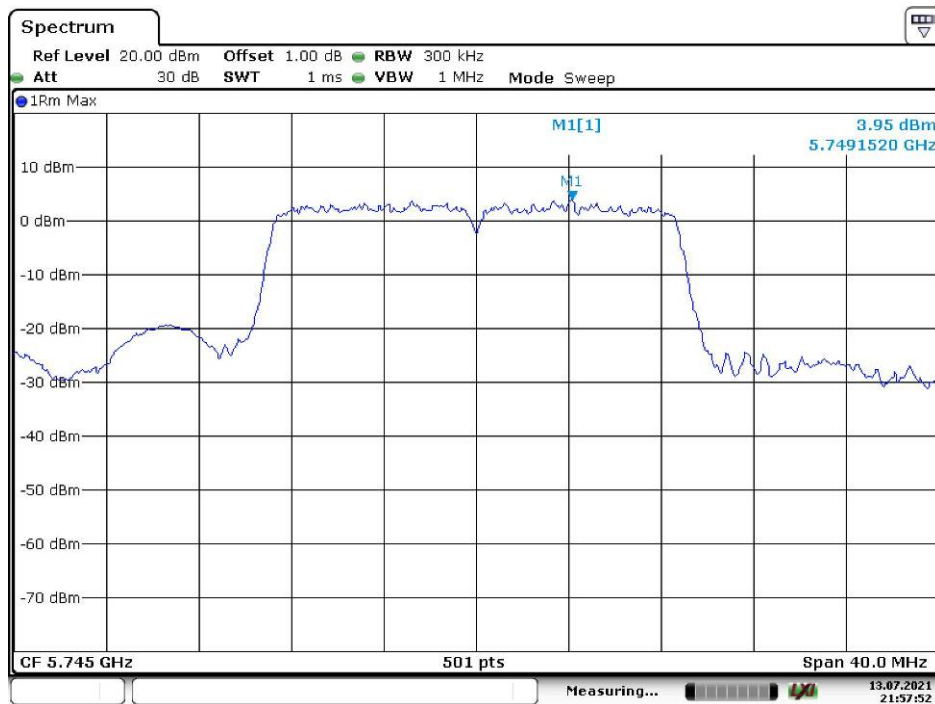

802.11ac vht80 Middle Channel

Date: 13.JUL.2021 22:57:14

802.11ac vht80 Additional Channel

Date: 13.JUL.2021 21:49:02

5725-5850MHz
Chain 0

802.11a Low Channel

Date: 13.JUL.2021 21:52:47

802.11a Middle Channel

Date: 13.JUL.2021 21:53:17

802.11a High Channel

Date: 13.JUL.2021 21:56:13

802.11n ht20 Low Channel

Date: 13.JUL.2021 21:57:53

802.11n ht20 Middle Channel

Date: 13.JUL.2021 21:58:57

802.11n ht20 High Channel