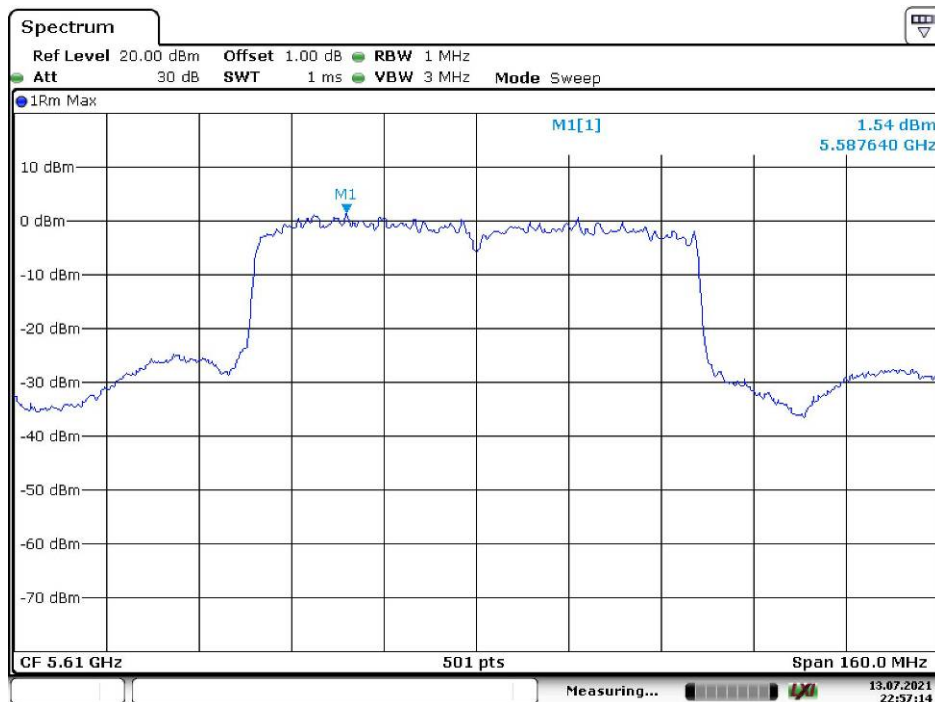

802.11n ht20 Low Channel

802.11n ht20 Middle Channel

802.11n ht20 High Channel

Date: 13.JUL.2021 21:34:27

802.11n ht20 Additional Channel

Date: 27.JUL.2021 17:02:00

802.11n ht40 Low Channel

Date: 10.AUG.2021 13:19:25

802.11n ht40 Middle Channel

Date: 10.AUG.2021 13:23:35

802.11n ht40 High Channel

Date: 10.AUG.2021 13:25:41

802.11n ht40 Additional Channel

Date: 10.AUG.2021 13:26:51

802.11ac vht80 Low Channel

Date: 13.JUL.2021 21:47:51

802.11ac vht80 Middle Channel

Date: 13.JUL.2021 22:57:14

802.11ac vht80 Additional Channel

Date: 13.JUL.2021 21:49:02

5725-5850MHz
Chain 0

802.11a Low Channel

Date: 13.JUL.2021 21:52:47

802.11a Middle Channel