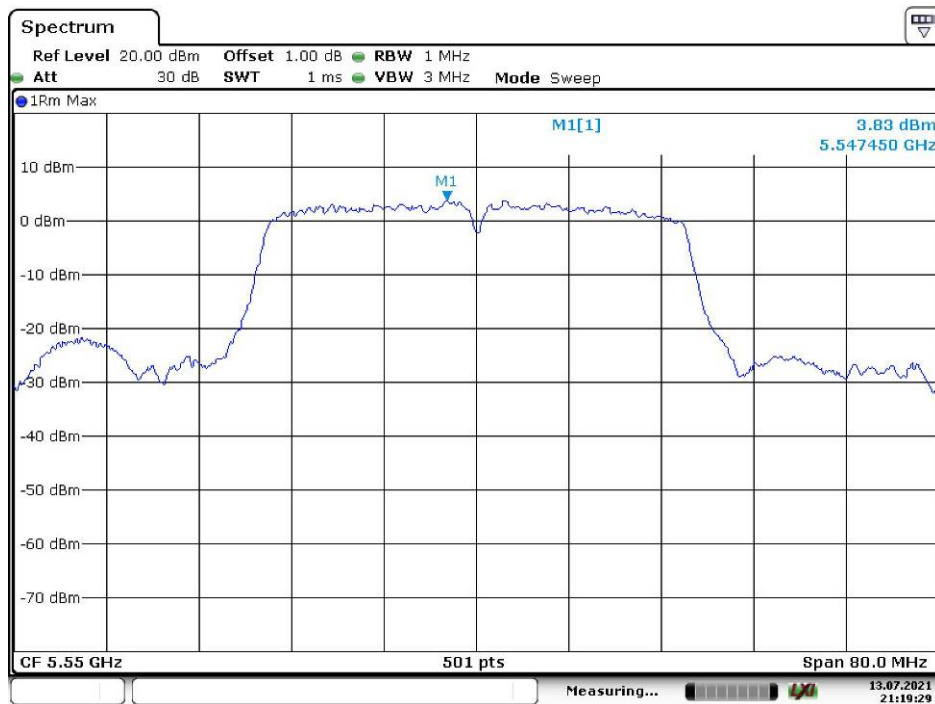

802.11n ht40 Middle Channel

Date: 13.JUL.2021 21:19:30