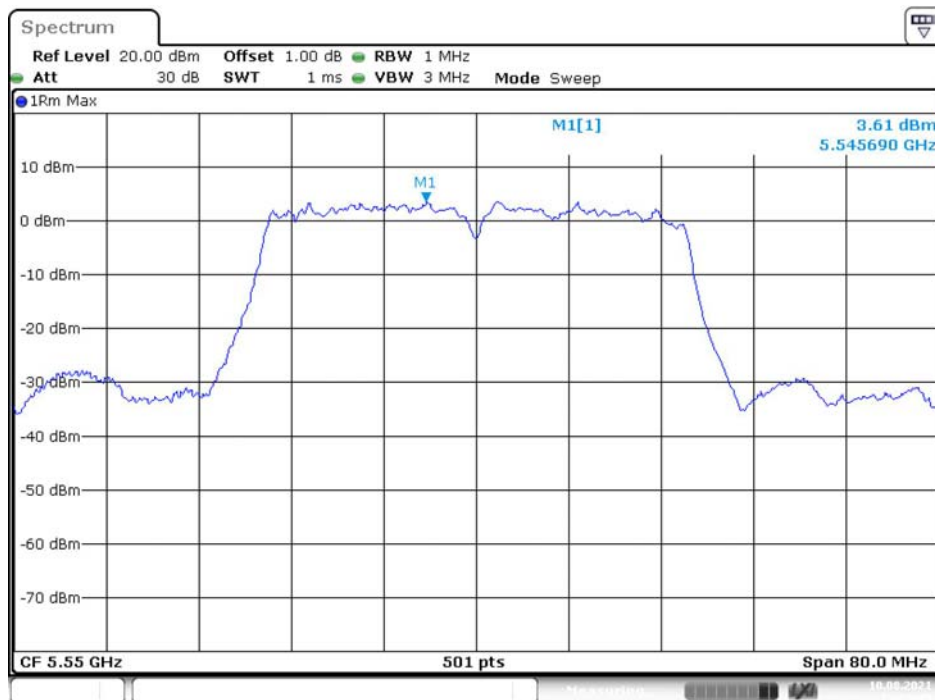

802.11n ht40 Middle Channel

Date: 10.AUG.2021 13:23:35