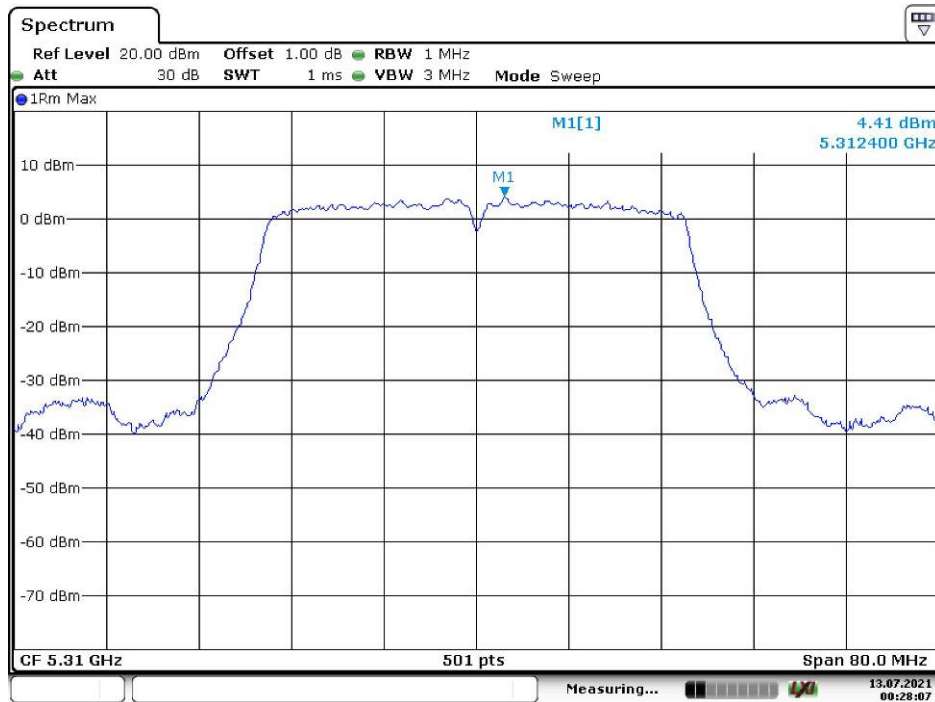

802.11n ht40 High Channel

Date: 13.JUL.2021 00:28:08