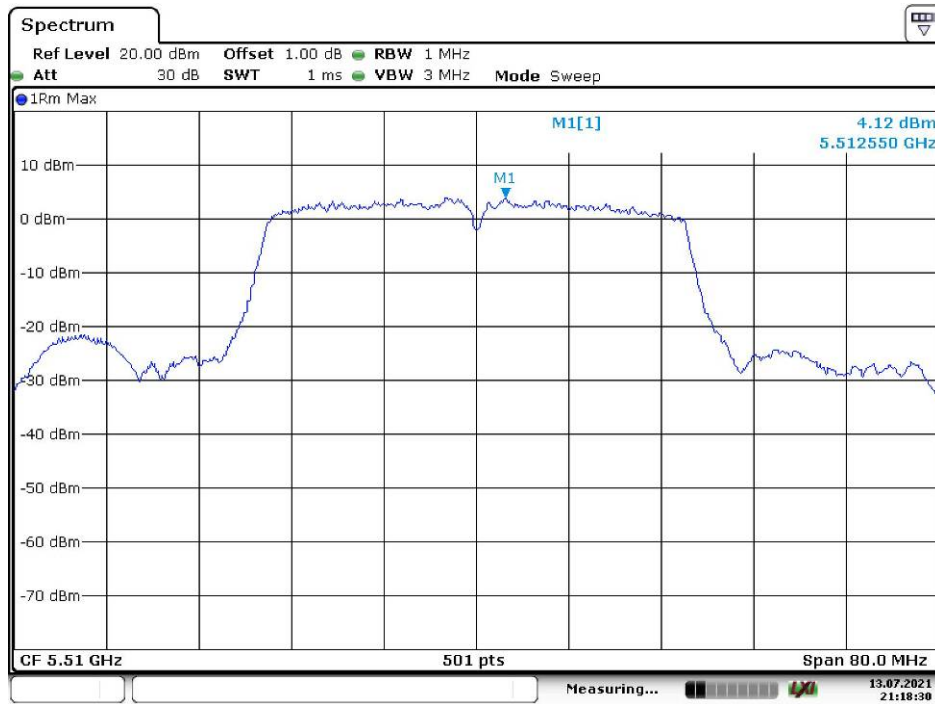

802.11n ht40 Low Channel

Date: 13.JUL.2021 21:18:31