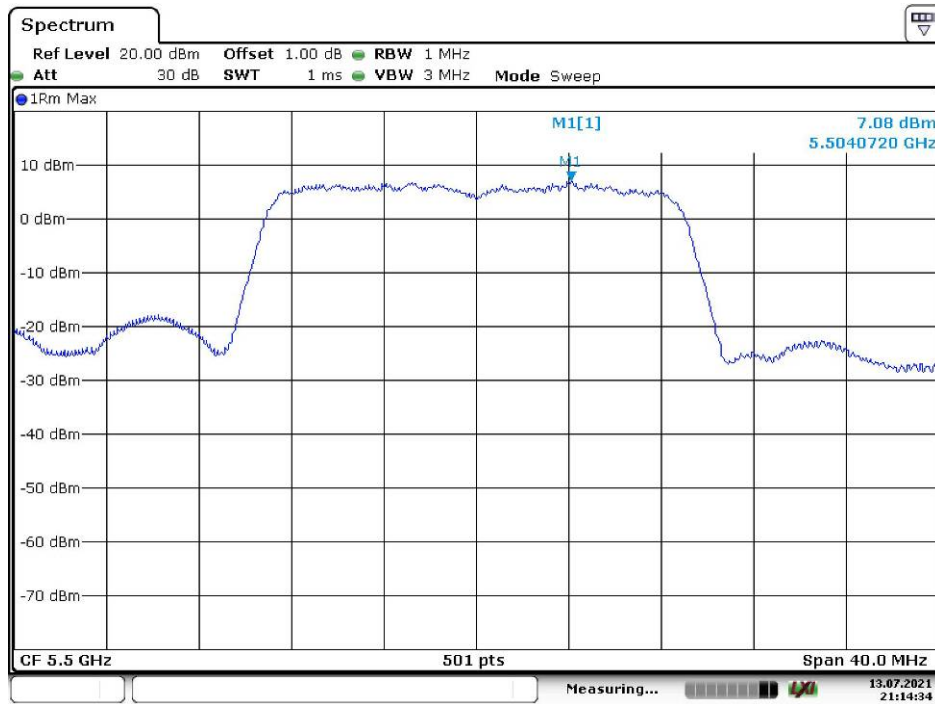

802.11n ht20 Low Channel

Date: 13.JUL.2021 21:14:35