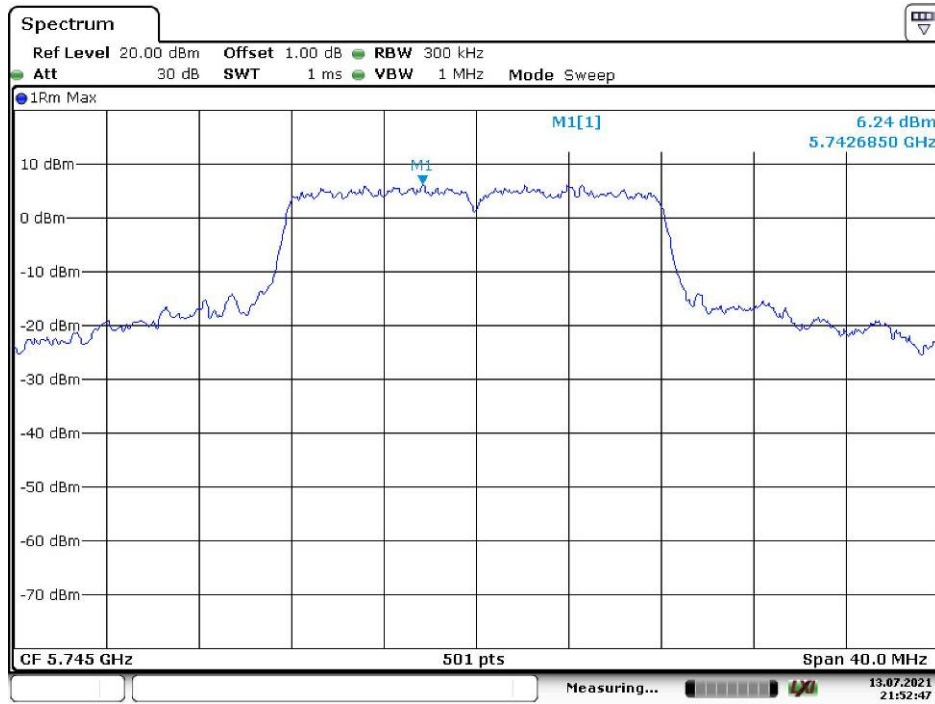

802.11ac vht80 Middle Channel

Date: 13.JUL.2021 22:57:14

802.11ac vht80 Additional Channel

Date: 13.JUL.2021 21:49:02

5725-5850MHz
Chain 0

802.11a Low Channel

Date: 13.JUL.2021 21:52:47

802.11a Middle Channel

Date: 13.JUL.2021 21:53:17

802.11a High Channel

Date: 13.JUL.2021 21:56:13

802.11n ht20 Low Channel

Date: 13.JUL.2021 21:57:53

802.11n ht20 Middle Channel

Date: 13.JUL.2021 21:58:57

802.11n ht20 High Channel