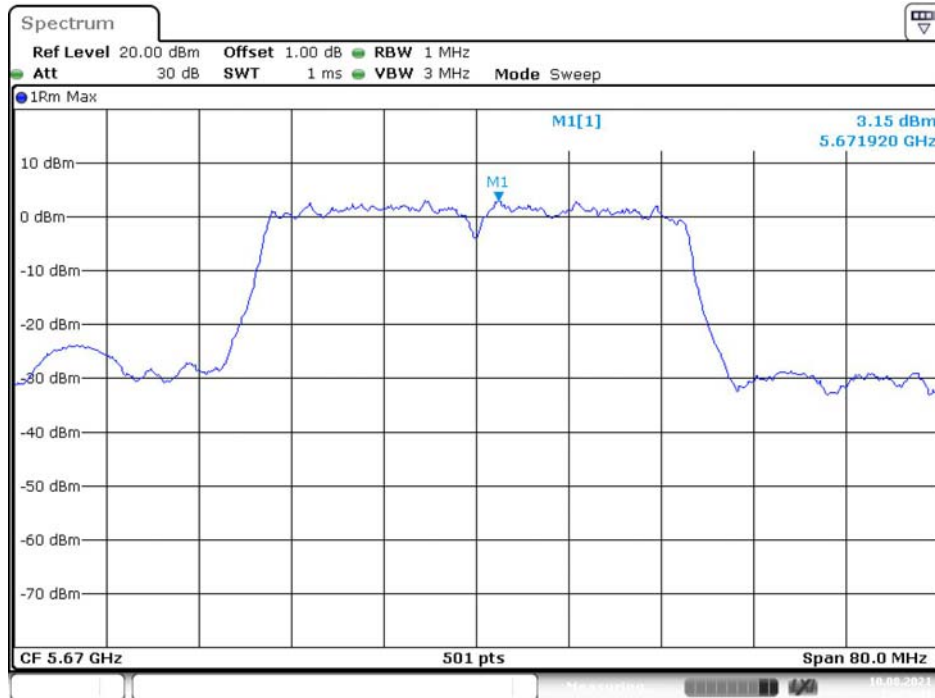

802.11n ht20 Low Channel

802.11n ht20 Middle Channel

802.11n ht20 High Channel

Date: 13.JUL.2021 21:34:27

802.11n ht20 Additional Channel

Date: 27.JUL.2021 17:02:00

802.11n ht40 Low Channel

Date: 10.AUG.2021 13:19:25

802.11n ht40 Middle Channel

Date: 10.AUG.2021 13:23:35

802.11n ht40 High Channel

Date: 10.AUG.2021 13:25:41

802.11n ht40 Additional Channel

Date: 10.AUG.2021 13:26:51

802.11ac vht80 Low Channel

Date: 13.JUL.2021 21:47:51