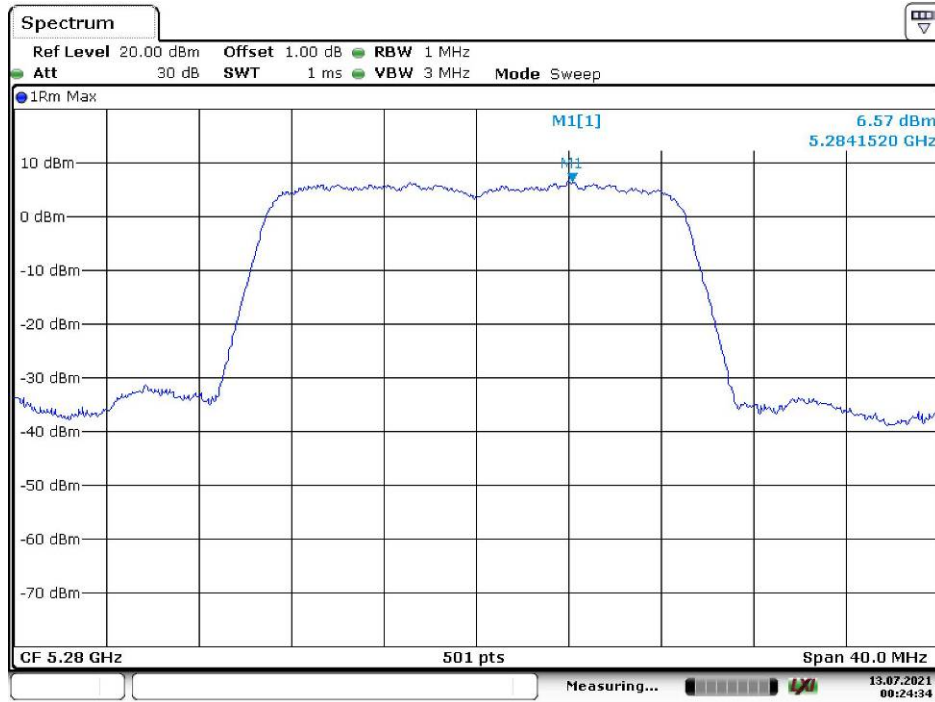

802.11n ht20 Middle Channel

Date: 13.JUL.2021 00:24:35