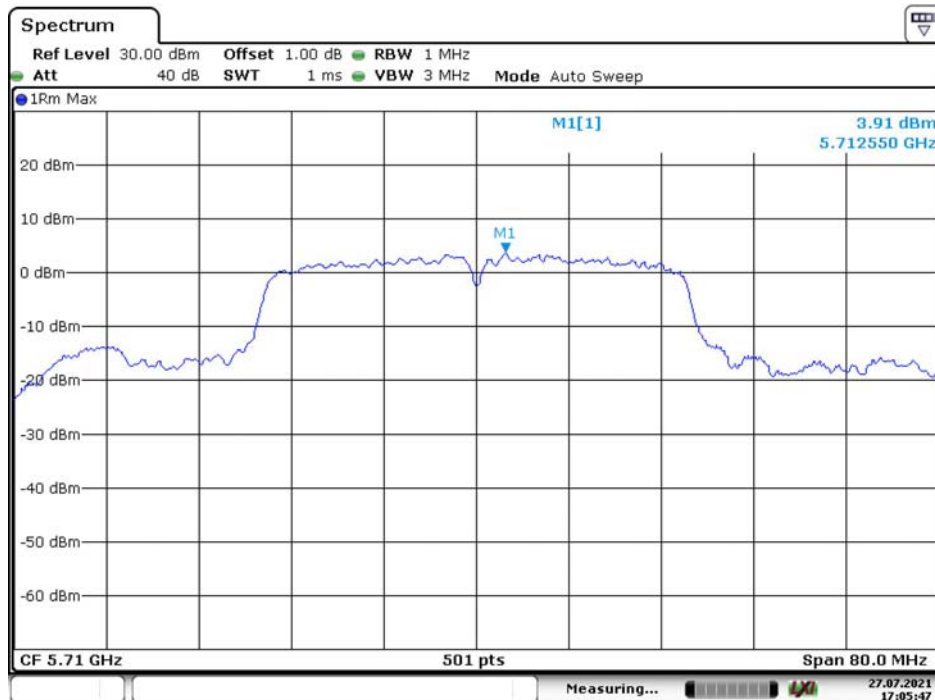

Date: 27.JUL.2021 17:01:08

802.11n ht40 Low Channel

Date: 13.JUL.2021 21:18:31

802.11n ht40 Middle Channel

Date: 13.JUL.2021 21:19:30

802.11n ht40 High Channel

Date: 13.JUL.2021 21:20:20

802.11n ht40 Additional Channel

Date: 27.JUL.2021 17:05:47

802.11ac vht80 Low Channel

Date: 13.JUL.2021 21:22:29

802.11ac vht80 Middle Channel

Date: 13.JUL.2021 22:58:03

802.11ac vht80 Additional Channel

Date: 13.JUL.2021 21:23:24

Chain 1