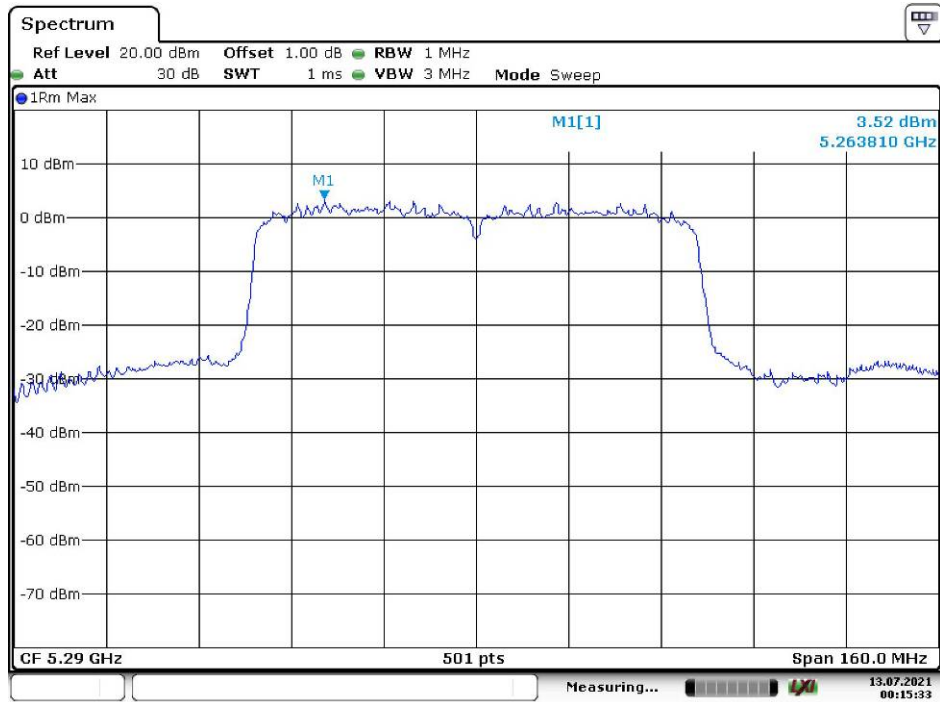

802.11n ht20 High Channel

Date: 13.JUL.2021 00:34:37

802.11n ht40 Low Channel

Date: 13.JUL.2021 00:13:07

802.11n ht40 High Channel

Date: 13.JUL.2021 00:14:05

802.11ac vht80 Middle Channel

Date: 13.JUL.2021 00:15:34