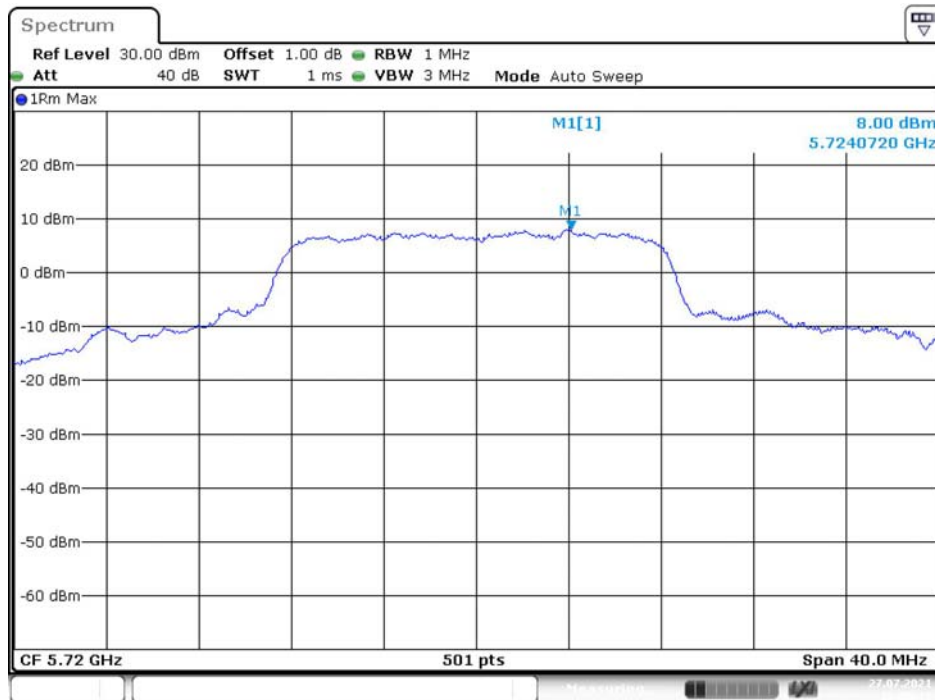

5470-5725MHz
Chain 0

802.11a Low Channel

Date: 13.JUL.2021 21:10:24

802.11a Middle Channel

Date: 13.JUL.2021 21:11:17

802.11a High Channel

Date: 13.JUL.2021 21:12:08

802.11a Additional Channel

Date: 27.JUL.2021 16:58:11

802.11n ht20 Low Channel

Date: 13.JUL.2021 21:14:35

802.11n ht20 Middle Channel

Date: 13.JUL.2021 21:15:17

802.11n ht20 High Channel

Date: 13.JUL.2021 21:16:25

802.11n ht20 Additional Channel