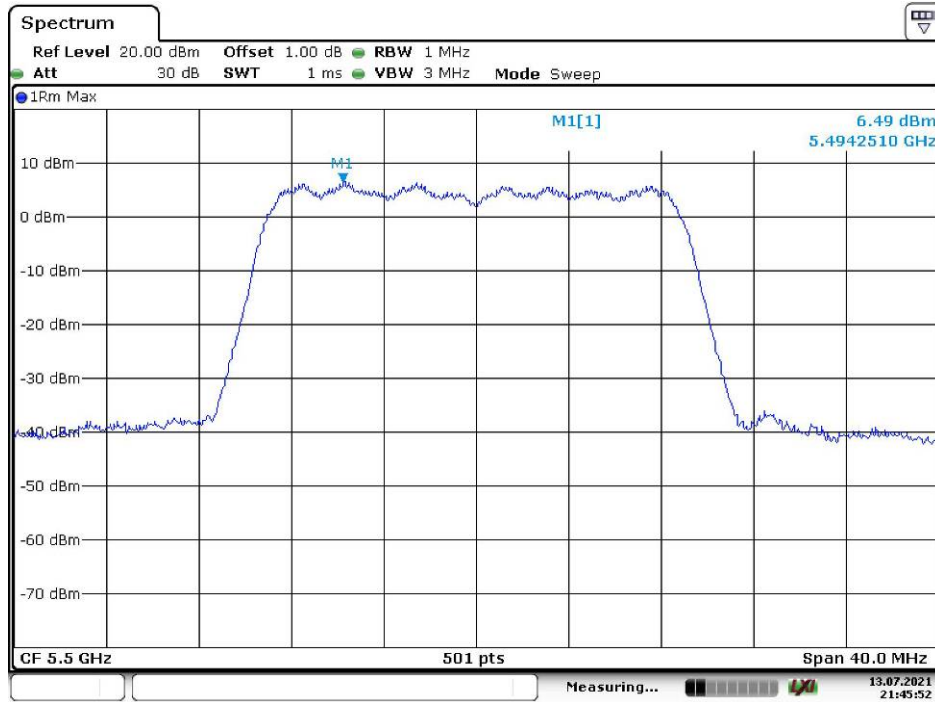

802.11a Low Channel

Date: 13.JUL.2021 21:26:32

802.11a Middle Channel

Date: 13.JUL.2021 21:27:30

802.11a High Channel

Date: 13.JUL.2021 21:28:25

802.11a Additional Channel

Date: 27.JUL.2021 16:58:46

802.11n ht20 Low Channel

802.11n ht20 Middle Channel

802.11n ht20 High Channel

Date: 13.JUL.2021 21:34:27

802.11n ht20 Additional Channel

Date: 27.JUL.2021 17:02:00

802.11n ht40 Low Channel

Date: 10.AUG.2021 13:19:25