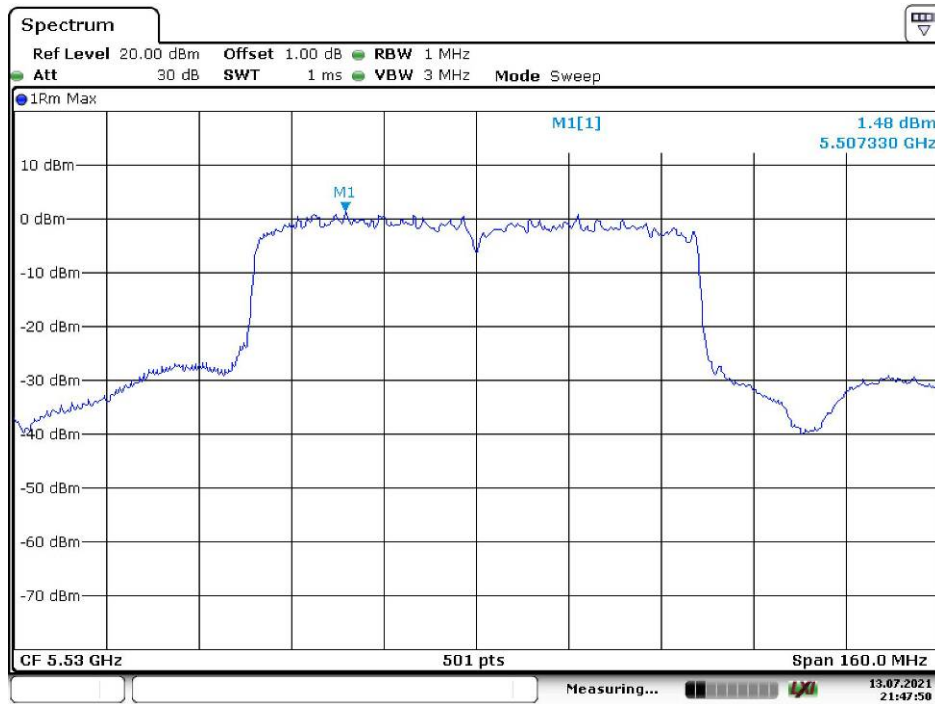

802.11n ht40 Middle Channel

Date: 10.AUG.2021 13:23:35

802.11n ht40 High Channel

Date: 10.AUG.2021 13:25:41

802.11n ht40 Additional Channel

Date: 10.AUG.2021 13:26:51

802.11ac vht80 Low Channel

Date: 13.JUL.2021 21:47:51

802.11ac vht80 Middle Channel

Date: 13.JUL.2021 22:57:14

802.11ac vht80 Additional Channel

Date: 13.JUL.2021 21:49:02

5725-5850MHz
Chain 0

802.11a Low Channel

Date: 13.JUL.2021 21:52:47

802.11a Middle Channel