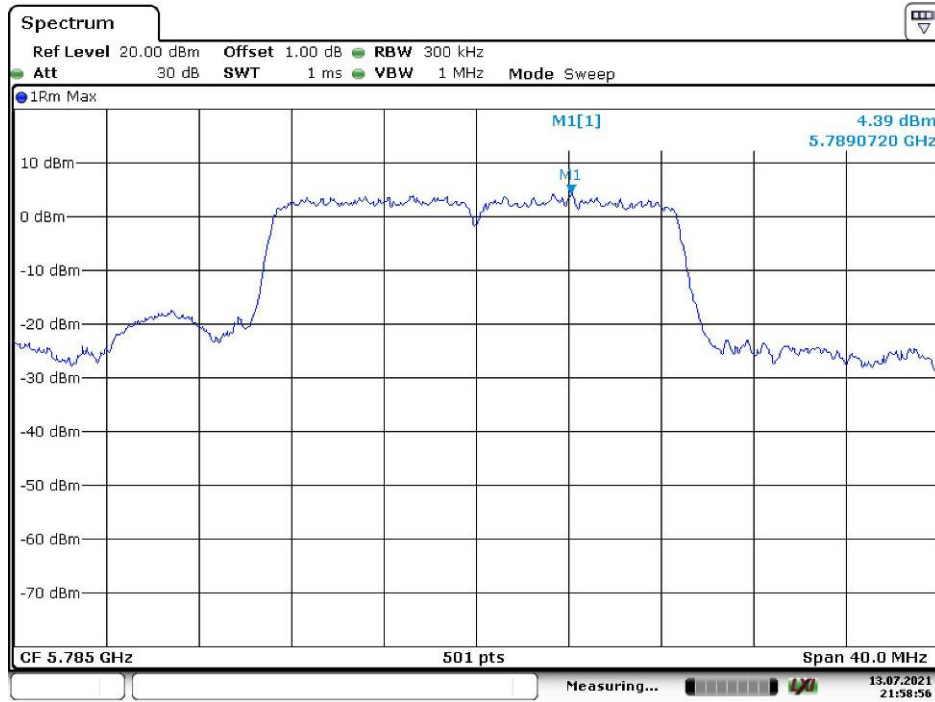

802.11ac vht80 Middle Channel

Date: 13.JUL.2021 22:57:14

802.11ac vht80 Additional Channel

Date: 13.JUL.2021 21:49:02

5725-5850MHz
Chain 0

802.11a Low Channel

Date: 13.JUL.2021 21:52:47

802.11a Middle Channel

Date: 13.JUL.2021 21:53:17

802.11a High Channel

Date: 13.JUL.2021 21:56:13

802.11n ht20 Low Channel

Date: 13.JUL.2021 21:57:53

802.11n ht20 Middle Channel

Date: 13.JUL.2021 21:58:57

802.11n ht20 High Channel