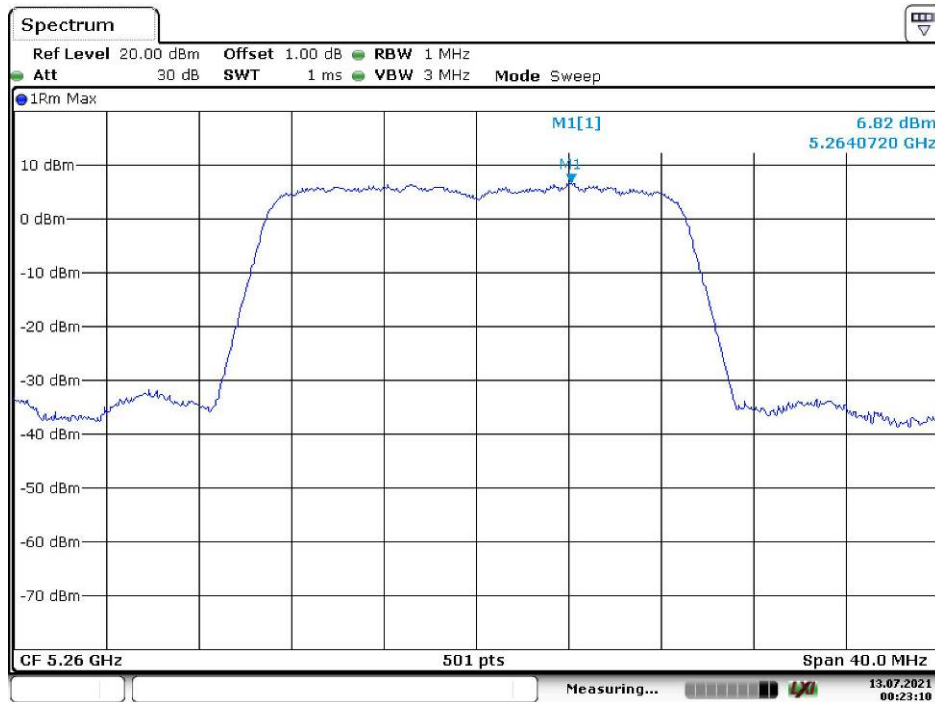

802.11n ht20 Low Channel

Date: 13.JUL.2021 00:23:11