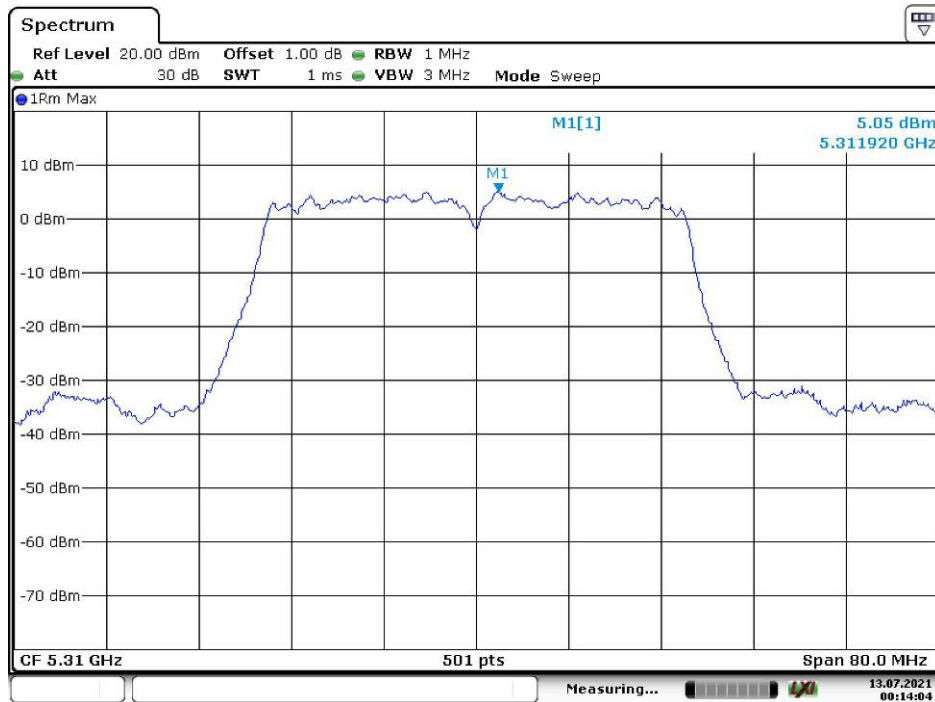

802.11n ht20 High Channel

Date: 13.JUL.2021 00:34:37

802.11n ht40 Low Channel

Date: 13.JUL.2021 00:13:07

802.11n ht40 High Channel

Date: 13.JUL.2021 00:14:05

802.11ac vht80 Middle Channel

Date: 13.JUL.2021 00:15:34