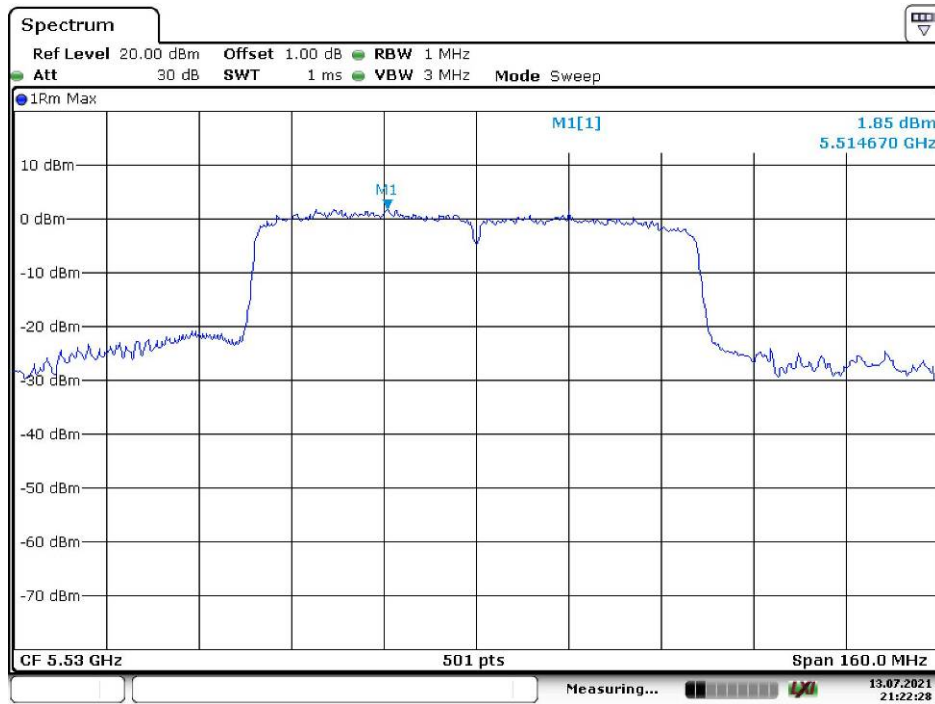

802.11ac vht80 Low Channel

Date: 13.JUL.2021 21:22:29