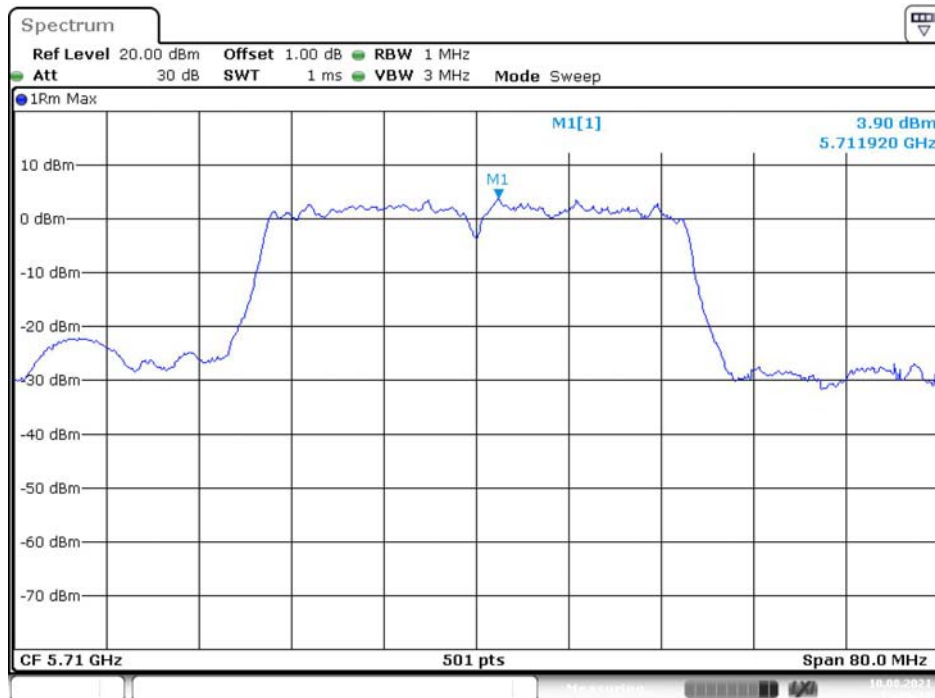

802.11n ht20 Low Channel

802.11n ht20 Middle Channel

802.11n ht20 High Channel

Date: 13.JUL.2021 21:34:27

802.11n ht20 Additional Channel

Date: 27.JUL.2021 17:02:00

802.11n ht40 Low Channel

Date: 10.AUG.2021 13:19:25

802.11n ht40 Middle Channel

Date: 10.AUG.2021 13:23:35

802.11n ht40 High Channel

Date: 10.AUG.2021 13:25:41

802.11n ht40 Additional Channel

Date: 10.AUG.2021 13:26:51

802.11ac vht80 Low Channel

Date: 13.JUL.2021 21:47:51

802.11ac vht80 Middle Channel

Date: 13.JUL.2021 22:57:14

802.11ac vht80 Additional Channel

Date: 13.JUL.2021 21:49:02

5725-5850MHz
Chain 0

802.11a Low Channel

Date: 13.JUL.2021 21:52:47

802.11a Middle Channel