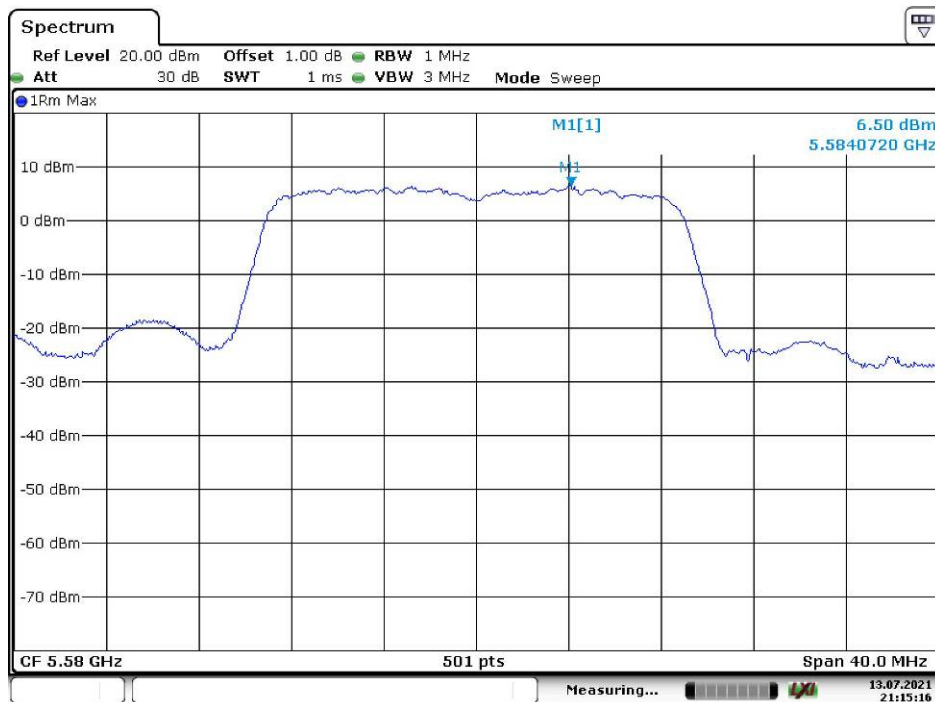

802.11n ht20 Middle Channel

Date: 13.JUL.2021 21:15:17