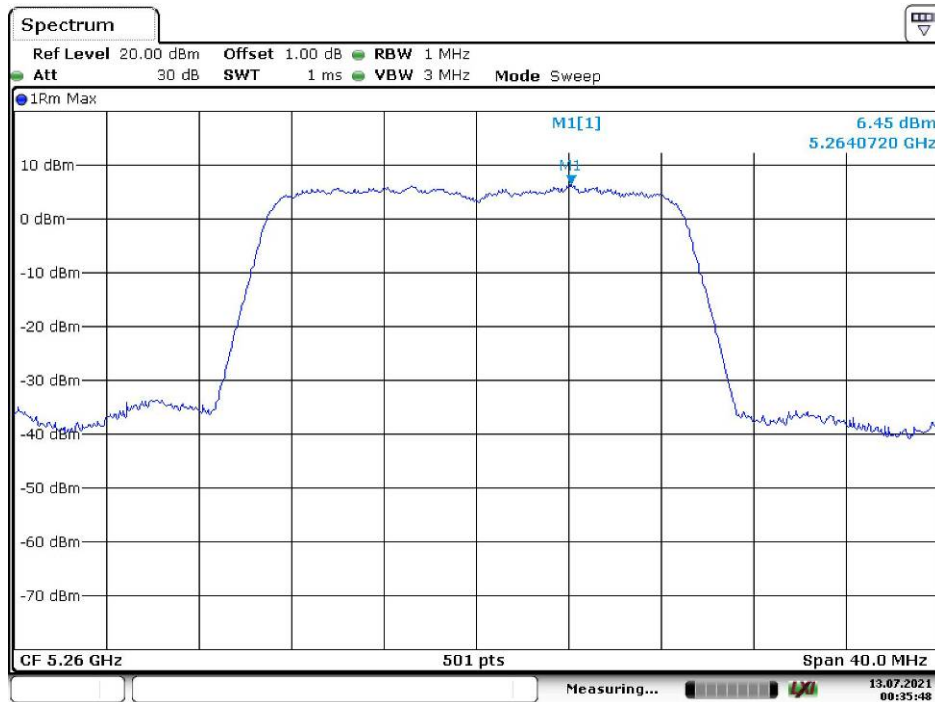

802.11a Middle Channel

Date: 13.JUL.2021 00:06:17

802.11a High Channel

Date: 13.JUL.2021 00:07:27

802.11n ht20 Low Channel

Date: 13.JUL.2021 00:35:49

802.11n ht20 Middle Channel

Date: 13.JUL.2021 00:35:22