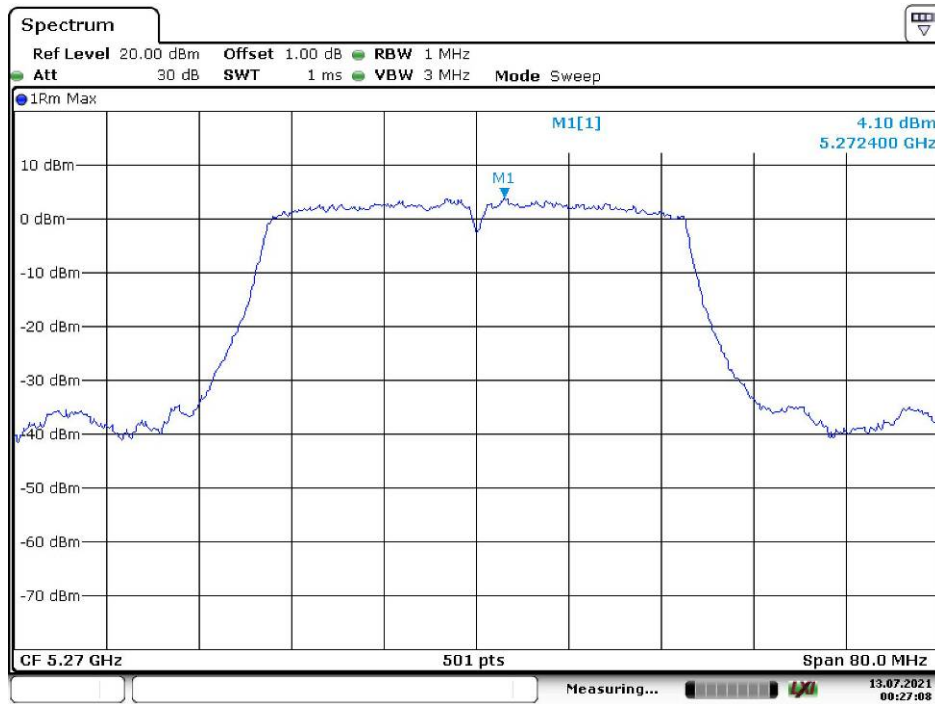

Date: 13.JUL.2021 00:21:28

802.11n ht20 Low Channel

Date: 13.JUL.2021 00:23:11

802.11n ht20 Middle Channel

Date: 13.JUL.2021 00:24:35

802.11n ht20 High Channel

Date: 13.JUL.2021 00:25:30

802.11n ht40 Low Channel