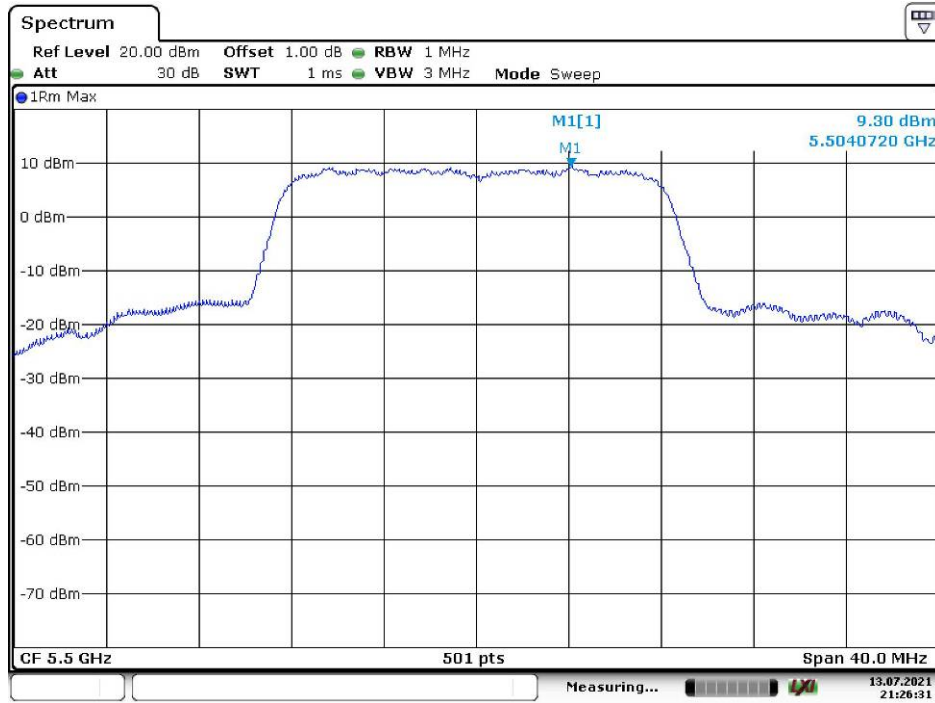

Date: 27.JUL.2021 17:05:47

802.11ac vht80 Low Channel

Date: 13.JUL.2021 21:22:29

802.11ac vht80 Middle Channel

Date: 13.JUL.2021 22:58:03

802.11ac vht80 Additional Channel

Date: 13.JUL.2021 21:23:24

Chain 1

802.11a Low Channel

Date: 13.JUL.2021 21:26:32

802.11a Middle Channel

Date: 13.JUL.2021 21:27:30

802.11a High Channel

Date: 13.JUL.2021 21:28:25

802.11a Additional Channel

Date: 27.JUL.2021 16:58:46