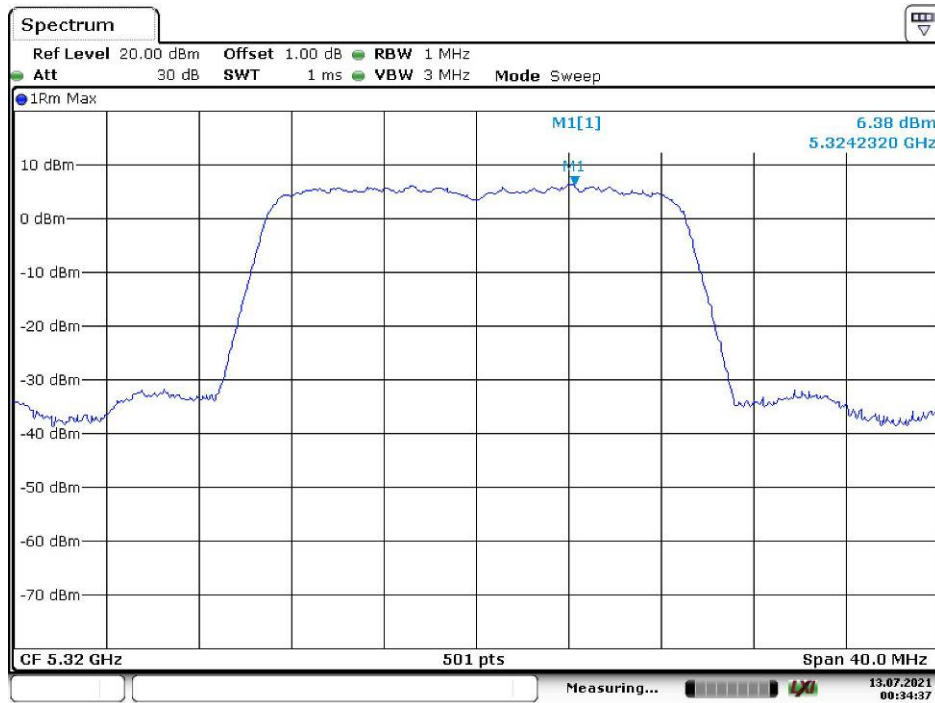

802.11n ht20 High Channel

Date: 13.JUL.2021 00:34:37