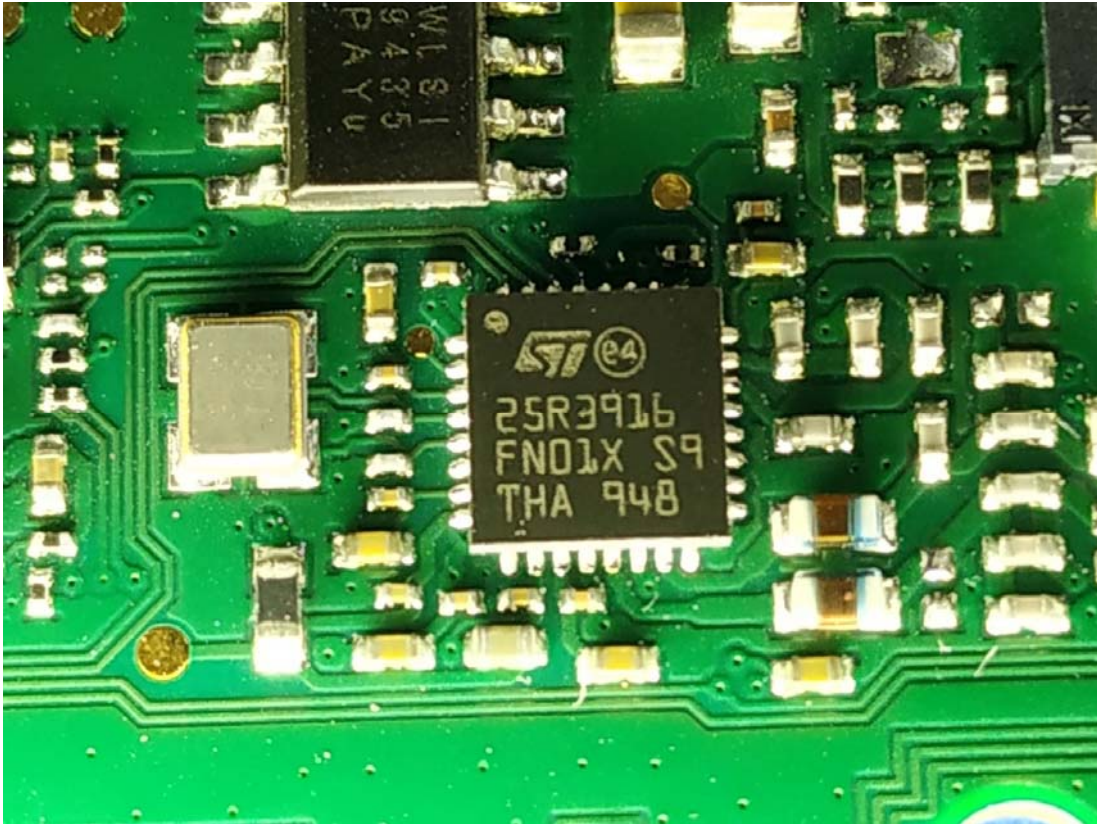

EXHIBIT C - EUT INTERNAL PHOTOGRAPHS

RFID Chip

RFID Antenna

Battery #1(manufacturer: SCUD)

Battery #2(manufacturer: Ganfeng)