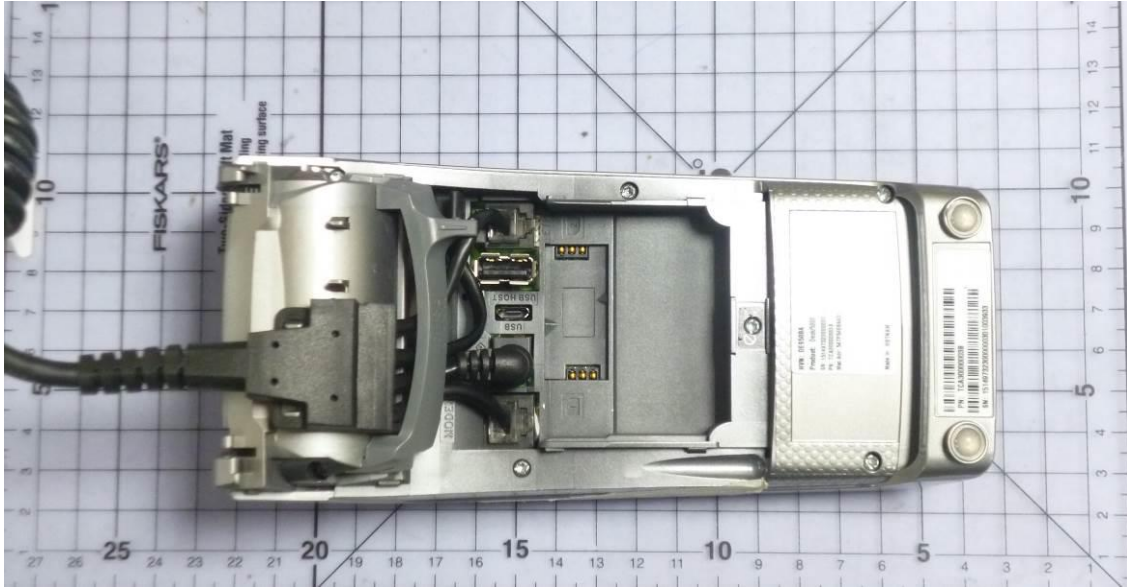

Desk 5000: Side view

Desk 5000: Side view

Desk 5000: Side view

Desk 5000: Side view without access cover

LCIE

LCIE SUD EST
Laboratoire de Moirans
Z.I. Centr'Alp
170, Rue de Chatagnon
38430 MOIRANS – France

Desk 5000: Back view without access cover

Differences with full options :

Desk 5000: Back view

Desk 5000: Back view without access cover

LCIE SUD EST
Laboratoire de Moirans
Z.I. Centr'Alp
170, Rue de Chatagnon
38430 MOIRANS – France