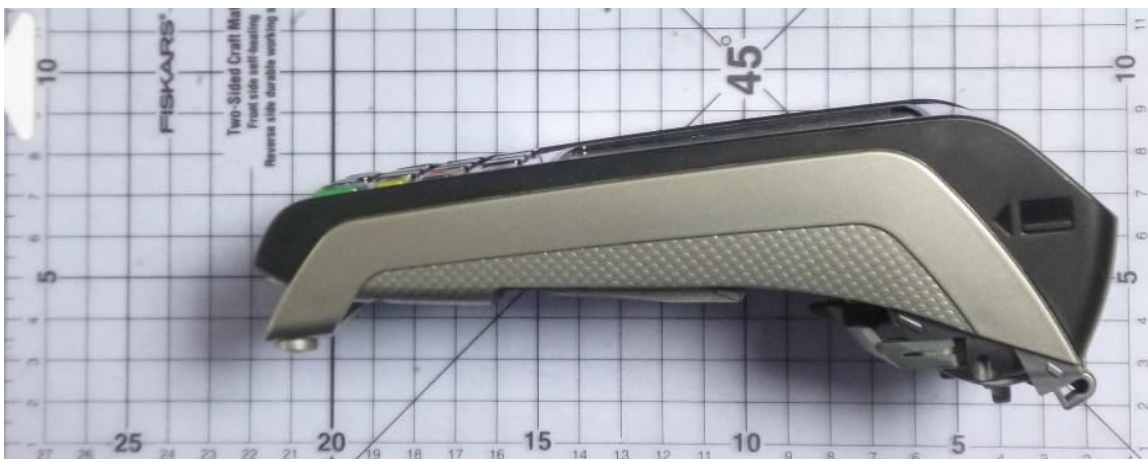

LCIE SUD EST
Laboratoire de Moirans
Z.I. Centr'Alp
170, Rue de Chatagnon
38430 MOIRANS – France

EXTERNAL PHOTOS OF EQUIPMENT

FCCID: XKB-D5000M01

Desk 5000: Top view

L C I E

LCIE SUD EST
Laboratoire de Moirans
Z.I. Centr'Alp
170, Rue de Chatagnon
38430 MOIRANS – France

Desk 5000: Side view

Desk 5000: Side view

Desk 5000: Side view

Desk 5000: Side view without access cover

LCIE

LCIE SUD EST
Laboratoire de Moirans
Z.I. Centr'Alp
170, Rue de Chatagnon
38430 MOIRANS – France