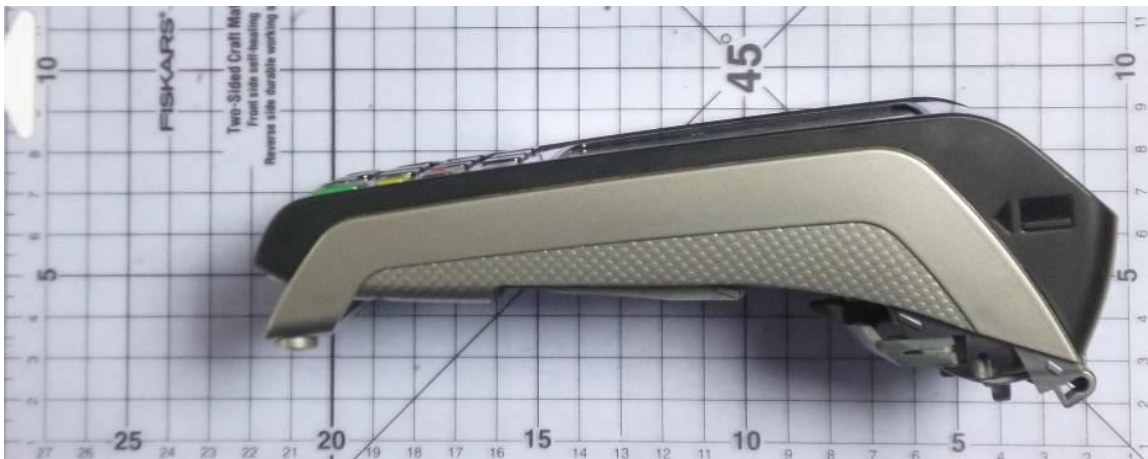

EXTERNAL PHOTOS OF EQUIPMENT

FCCID: XKB-D5000M00

Desk 5000 and Magic box: Global view

Desk 5000: Top view

LCIE

LCIE SUD EST
Laboratoire de Moirans
Z.I. Centr'Alp
170, Rue de Chatagnon
38430 MOIRANS – France

Desk 5000: Side view

Desk 5000: Side view

LCIE

LCIE SUD EST
Laboratoire de Moirans
Z.I. Centr'Alp
170, Rue de Chatagnon
38430 MOIRANS – France

Desk 5000: Side view

Desk 5000: Side view without access cover

Desk 5000: Back view

Desk 5000: Back view without access cover

LCIE SUD EST
Laboratoire de Moirans
Z.I. Centr'Alp
170, Rue de Chatagnon
38430 MOIRANS – France

Desk 5000: Side view with connector

SMPS FW7577/EU/08: Global view