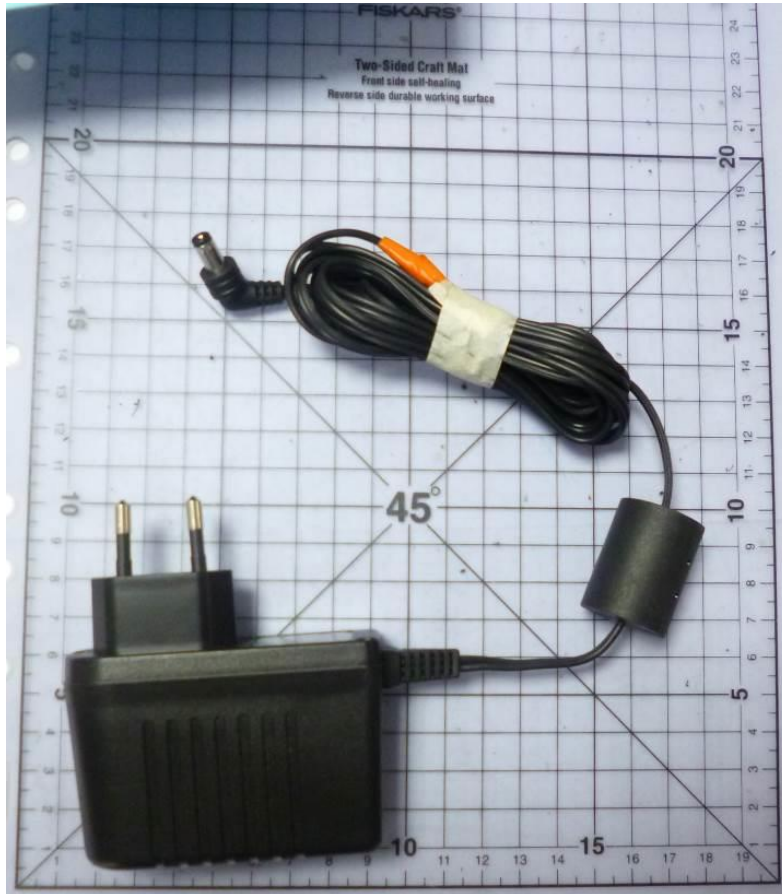

Desk 5000: Back view

Desk 5000: Back view without access cover

LCIE SUD EST
Laboratoire de Moirans
Z.I. Centr'Alp
170, Rue de Chatagnon
38430 MOIRANS – France

Desk 5000: Side view with connector

SMPS FW7577/EU/08: Global view