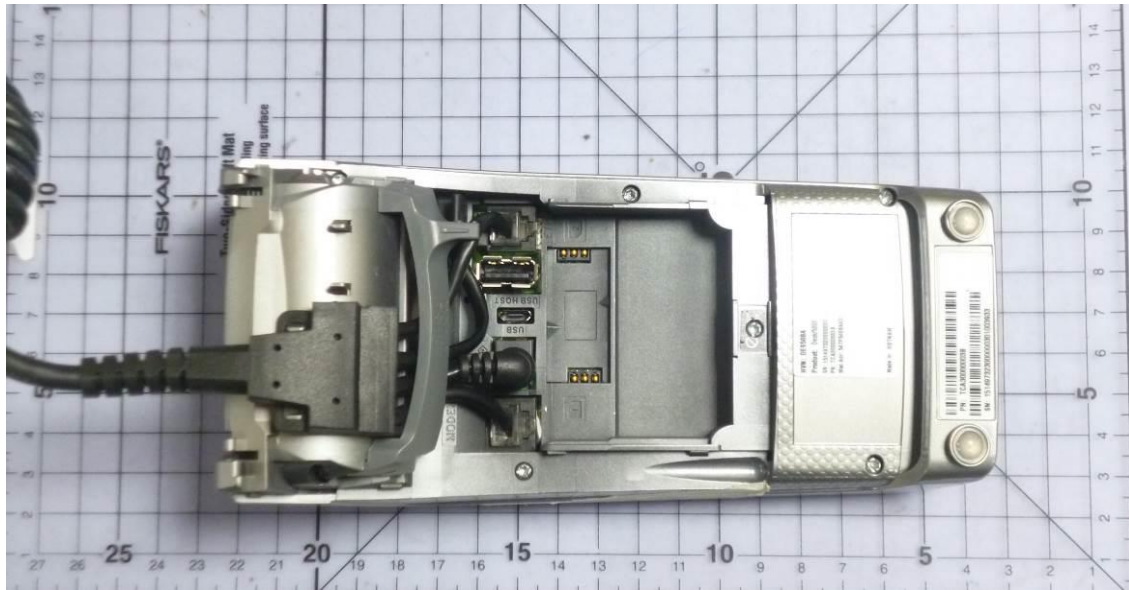

Desk 5000: Side view

Desk 5000: Back view

LCIE

LCIE SUD EST
Laboratoire de Moirans
Z.I. Centr'Alp
170, Rue de Chatagnon
38430 MOIRANS – France

Desk 5000: Back view without access cover

Differences with full options :

Desk 5000: Back view

Desk 5000: Back view without access cover

LCIE SUD EST
Laboratoire de Moirans
Z.I. Centr'Alp
170, Rue de Chatagnon
38430 MOIRANS – France

Desk 5000: Side view with connector

SMPS FW7577/EU/08: Global view