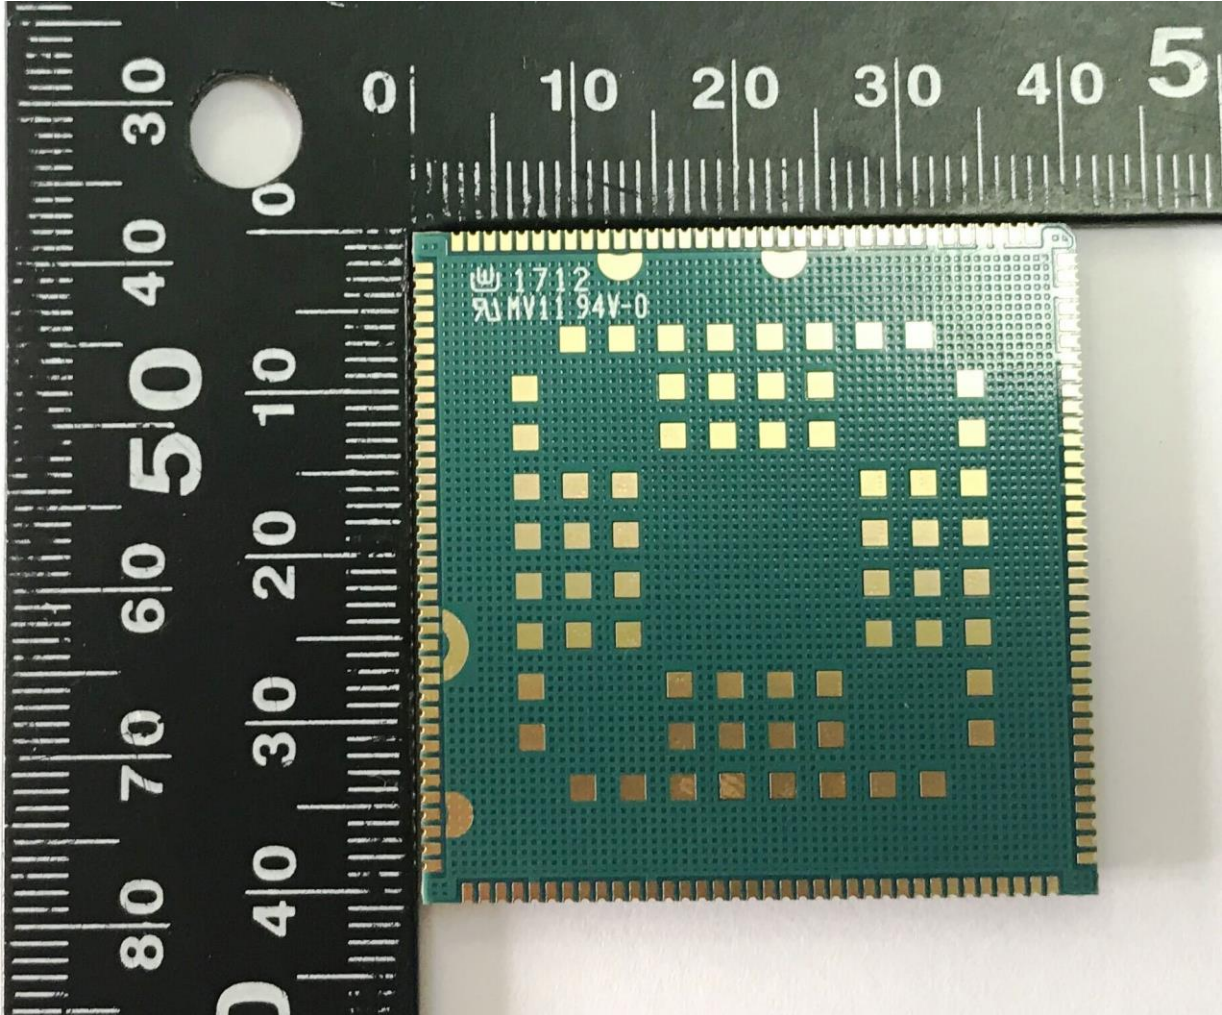

1. External Photograph of EUT

Brand Name: Quectel / Model Name: SC20-A

Brand Name: Quectel / Model Name: SC20-A

2. Photograph of Accessory

Brand Name: Quectel / Model Name: SC20-A

Brand Name: Quectel / Model Name: SC20-A

Brand Name: Quectel / Model Name: SC20-A

Brand Name: Quectel / Model Name: SC20-A

Brand Name: Quectel / Model Name: SC20-A

3. Internal Photograph of EUT

Brand Name: Quectel / Model Name: SC20-A