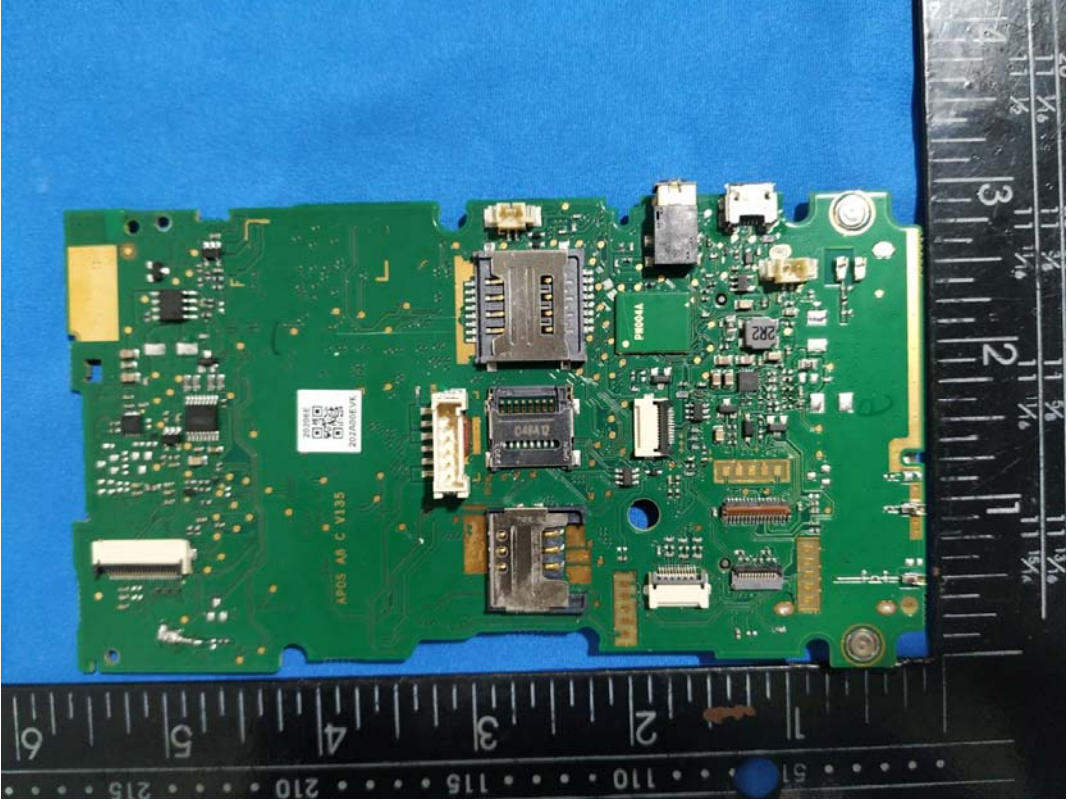

EXHIBIT C - EUT INTERNAL PHOTOGRAPHS

EUT Configuration 1(LCD:SKYWORTH)

EUT Configuration 2(LCD: TIANMA MICRO-ELECTRONICS)