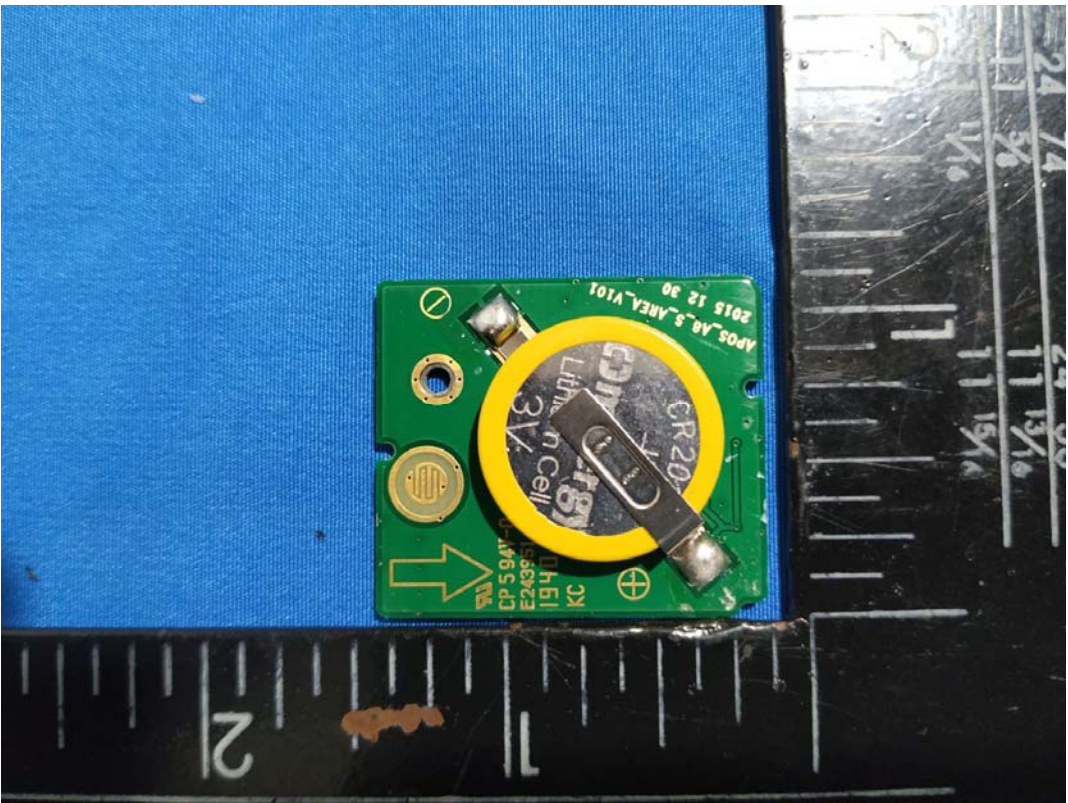

EXHIBIT C - EUT INTERNAL PHOTOGRAPHS

EUT Configuration 1(LCD:SKYWORTH)

EUT Configuration 2(LCD: TIANMA MICRO-ELECTRONICS)