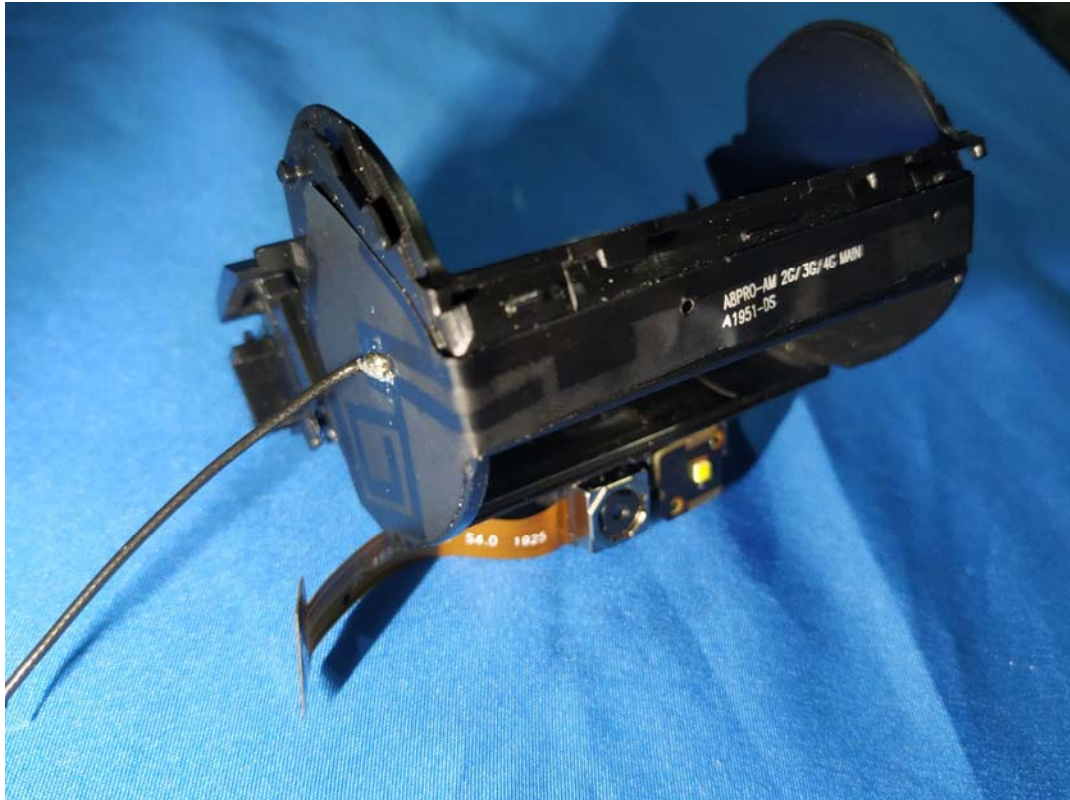

EXHIBIT C - EUT INTERNAL PHOTOGRAPHS

EUT Configuration 1(LCD:SKYWORTH)

EUT Configuration 2(LCD: TIANMA MICRO-ELECTRONICS)