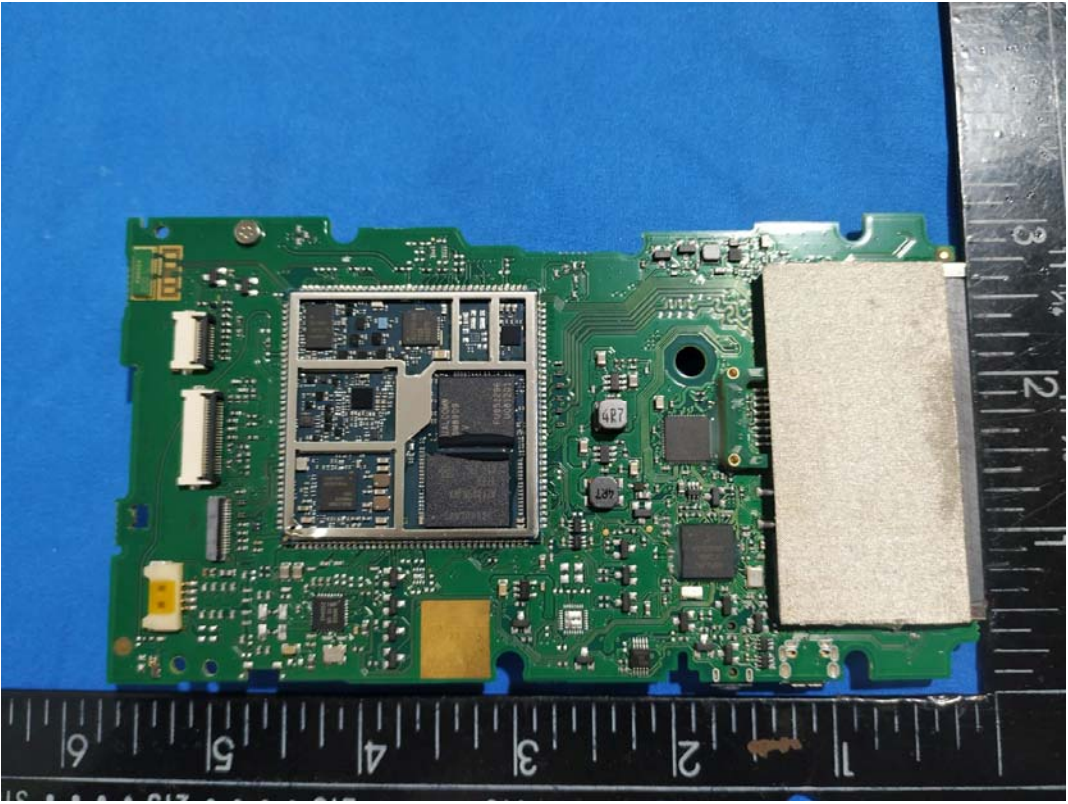

EXHIBIT C - EUT INTERNAL PHOTOGRAPHS

EUT Configuration 1(LCD:SKYWORTH)

EUT Configuration 2(LCD: TIANMA MICRO-ELECTRONICS)