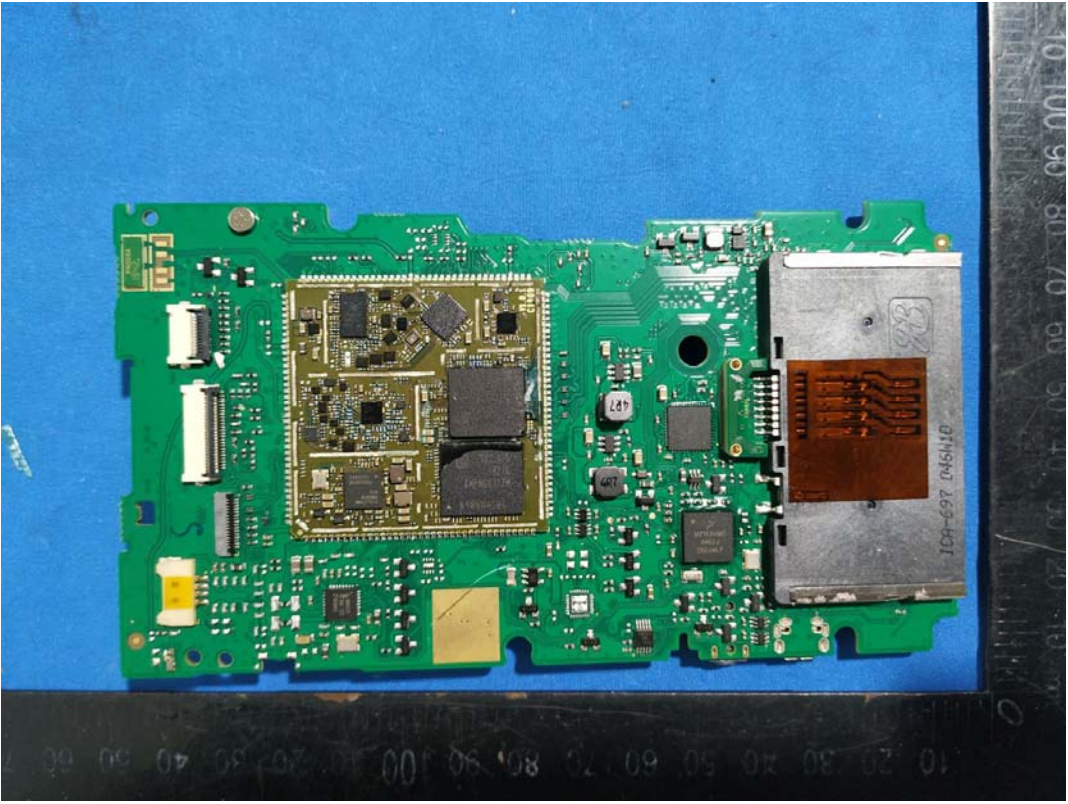

EXHIBIT C - EUT INTERNAL PHOTOGRAPHS

EUT Configuration 1(LCD:SKYWORTH)

BT/WIFI Antenna

WWAN Main Antenna

NFC Antenna

GPS Antenna

BT/WIFI Antenna

NFC Antenna