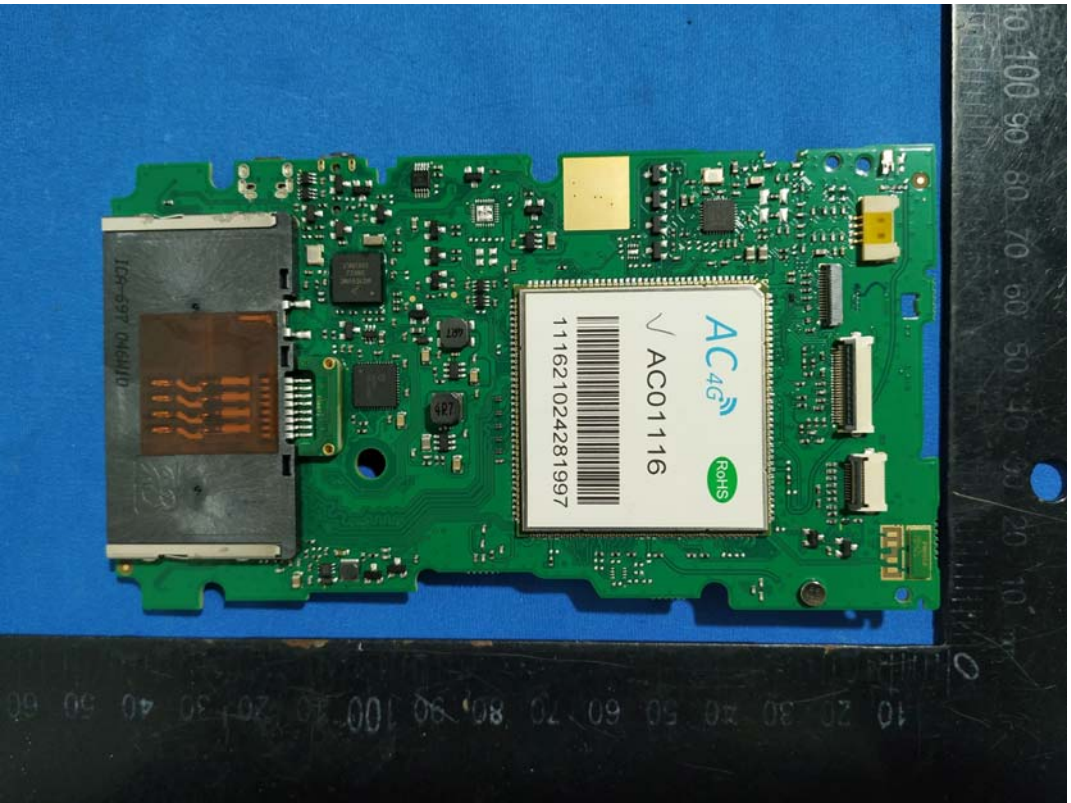

EXHIBIT C - EUT INTERNAL PHOTOGRAPHS

EUT Configuration 1(LCD:SKYWORTH)

BT/WIFI Antenna

WWAN Main Antenna

NFC Antenna

GPS Antenna

BT/WIFI Antenna

NFC Antenna

WWAN Main Antenna