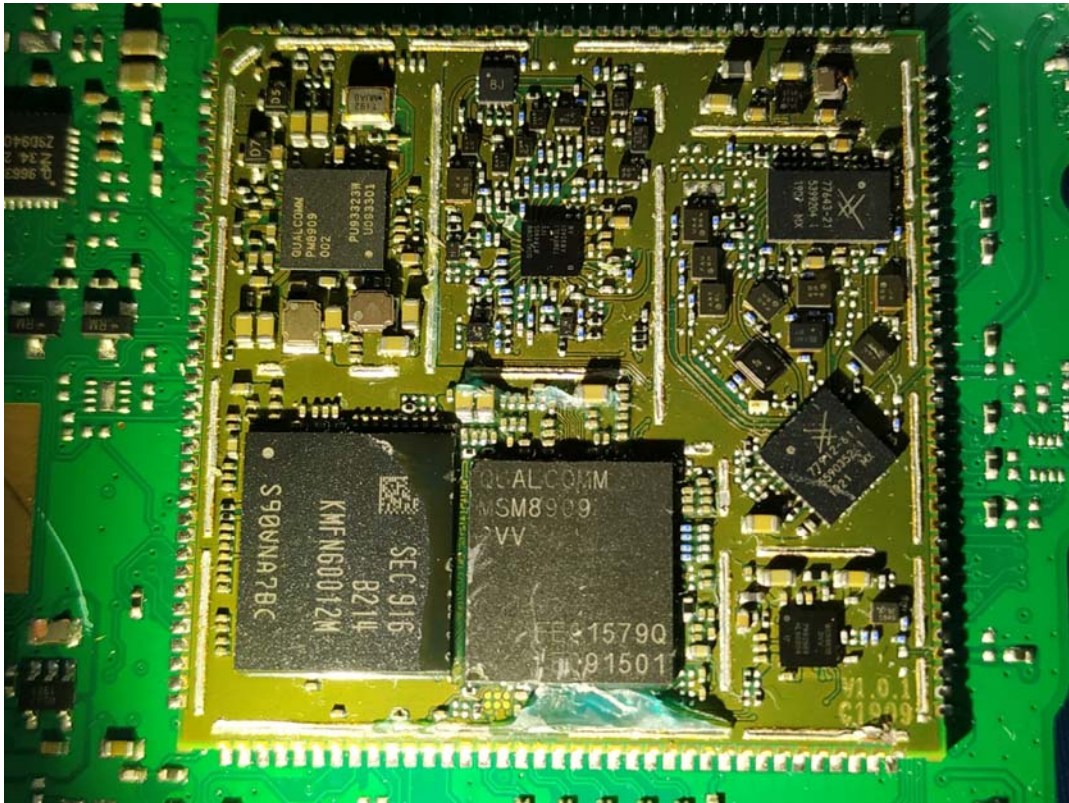

EXHIBIT C - EUT INTERNAL PHOTOGRAPHS

EUT Configuration 1(LCD:SKYWORTH)

BT/WIFI Antenna

WWAN Main Antenna

NFC Antenna

GPS Antenna

BT/WIFI Antenna

NFC Antenna