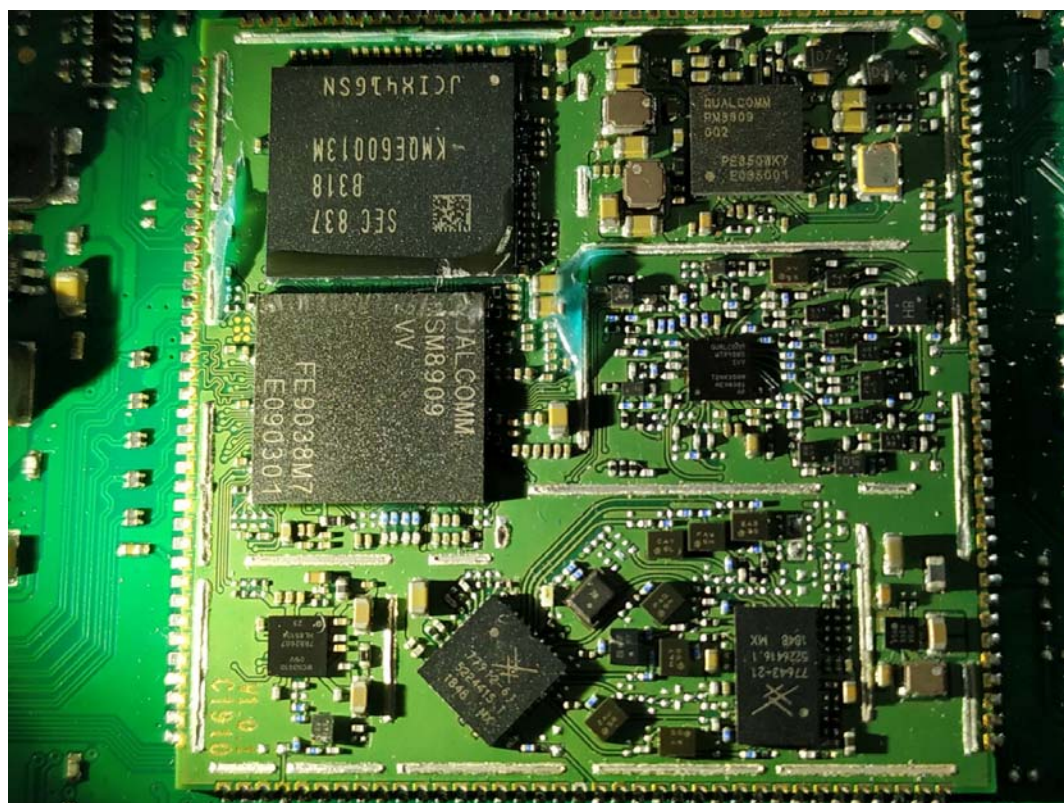

EXHIBIT C - EUT INTERNAL PHOTOGRAPHS

EUT Configuration 1(LCD:SKYWORTH)

BT/WIFI Antenna

WWAN Main Antenna

NFC Antenna

GPS Antenna

BT/WIFI Antenna

NFC Antenna