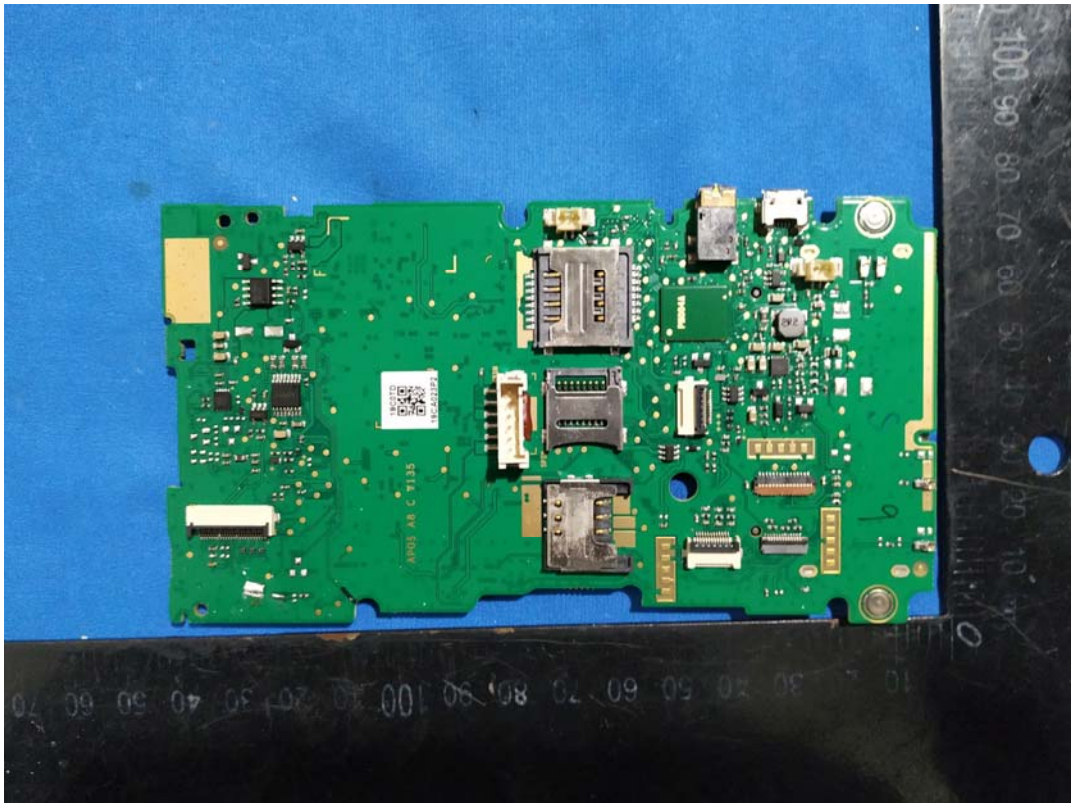

EXHIBIT C - EUT INTERNAL PHOTOGRAPHS

EUT Configuration 1(LCD:SKYWORTH)

BT/WIFI Antenna

WWAN Main Antenna

NFC Antenna

GPS Antenna

BT/WIFI Antenna

NFC Antenna