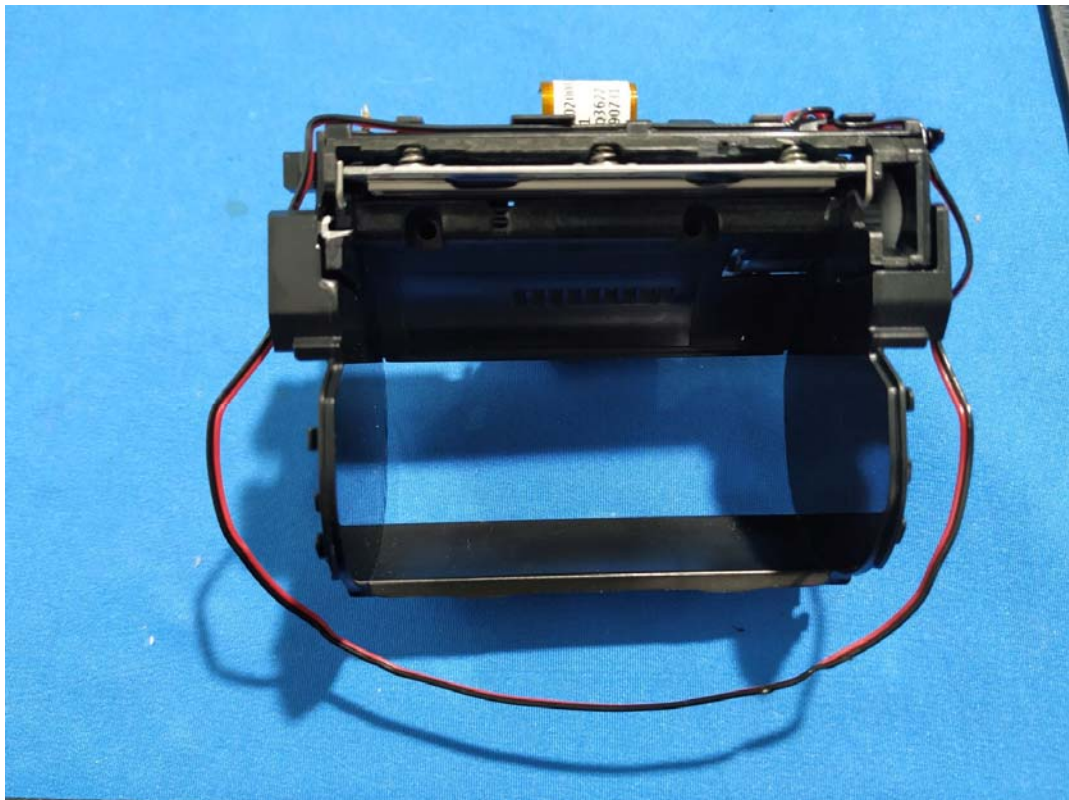

EXHIBIT C - EUT INTERNAL PHOTOGRAPHS

EUT Configuration 1(LCD:SKYWORTH)

BT/WIFI Antenna

WWAN Main Antenna

NFC Antenna

GPS Antenna

BT/WIFI Antenna

NFC Antenna