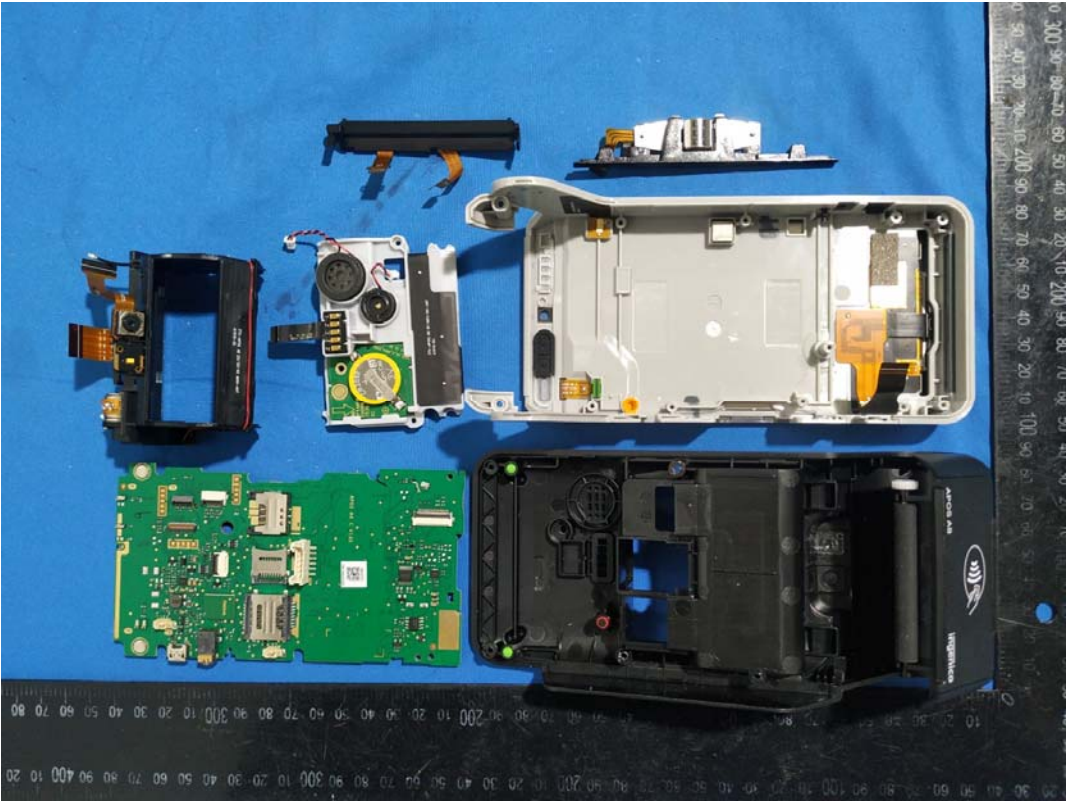

EXHIBIT C - EUT INTERNAL PHOTOGRAPHS

EUT Configuration 1(LCD:SKYWORTH)

BT/WIFI Antenna

WWAN Main Antenna

NFC Antenna

GPS Antenna

BT/WIFI Antenna

NFC Antenna