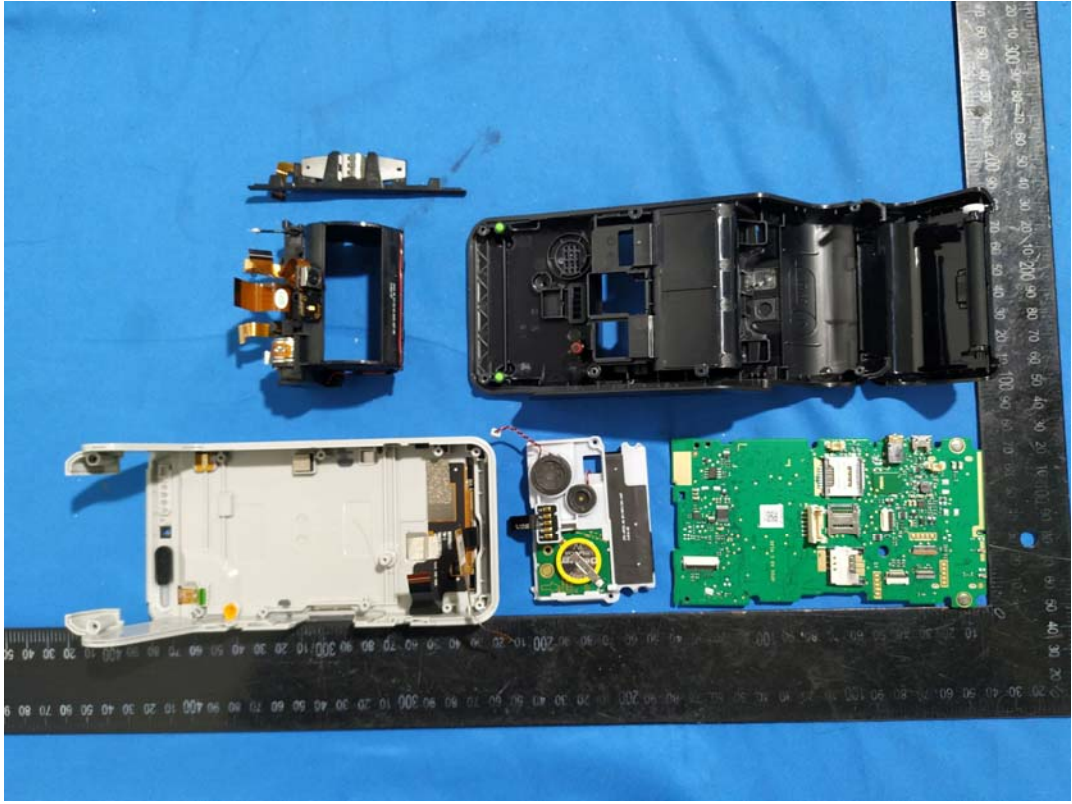

EXHIBIT C - EUT INTERNAL PHOTOGRAPHS

EUT Configuration 1(LCD:SKYWORTH)

BT/WIFI Antenna

WWAN Main Antenna

NFC Antenna

GPS Antenna

BT/WIFI Antenna

NFC Antenna