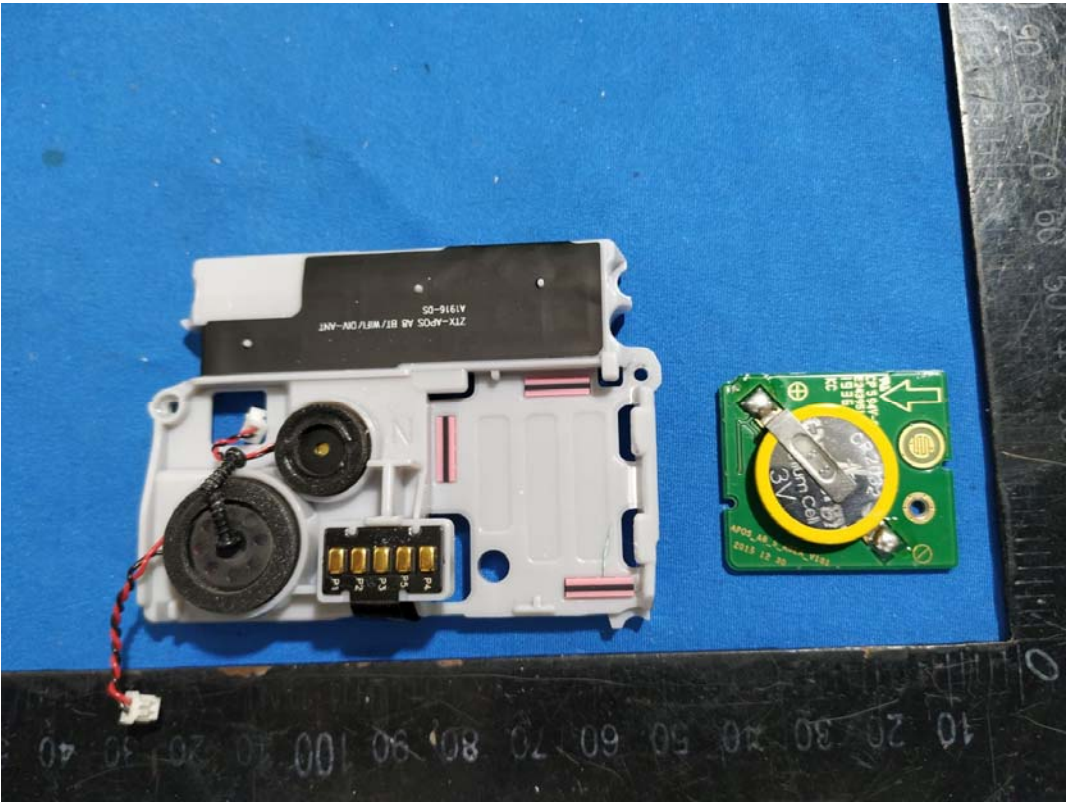

EXHIBIT C - EUT INTERNAL PHOTOGRAPHS

EUT Configuration 1(LCD:SKYWORTH)

BT/WIFI Antenna

WWAN Main Antenna

NFC Antenna

GPS Antenna

BT/WIFI Antenna

NFC Antenna