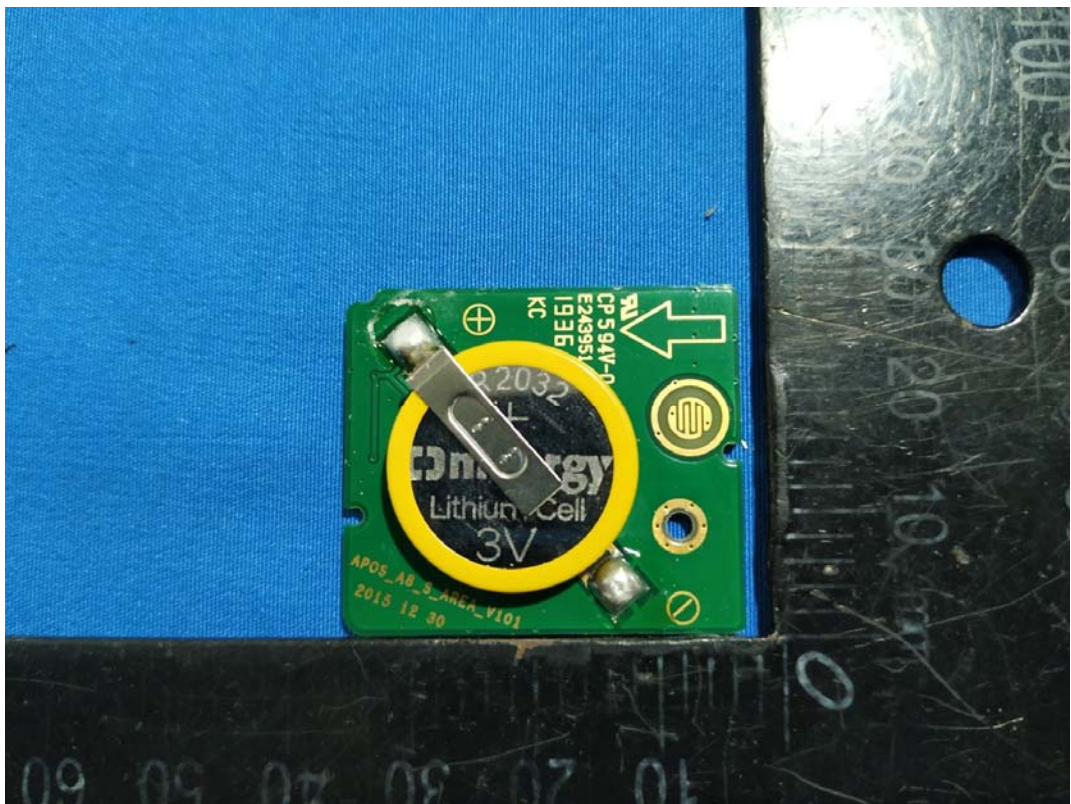

EXHIBIT C - EUT INTERNAL PHOTOGRAPHS

EUT Configuration 1(LCD:SKYWORTH)

BT/WIFI Antenna

WWAN Main Antenna

NFC Antenna

GPS Antenna

BT/WIFI Antenna

NFC Antenna