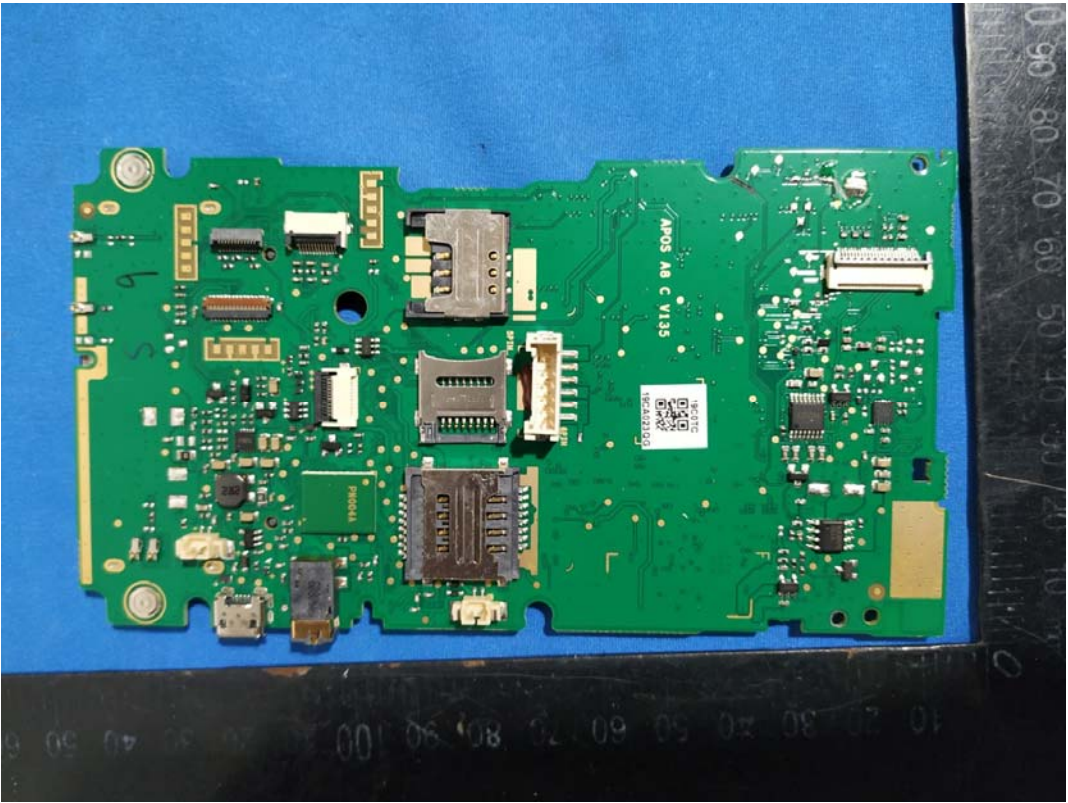

EXHIBIT C - EUT INTERNAL PHOTOGRAPHS

EUT Configuration 1(LCD:SKYWORTH)

BT/WIFI Antenna

WWAN Main Antenna

NFC Antenna

GPS Antenna

BT/WIFI Antenna

NFC Antenna