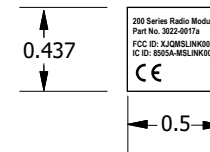

3022-0019 Rev E

Label, WSDA-200 Radio Module FCC (int antenna)

Label Thickness: 0.010" (0.012" including adhesive)

Colors: Black on Silver (Brady label THT-12-480-10)

Scale: 1:1

Dimensions: 0.437 x 0.5"

Use Brady Labelmaker program. See label file.