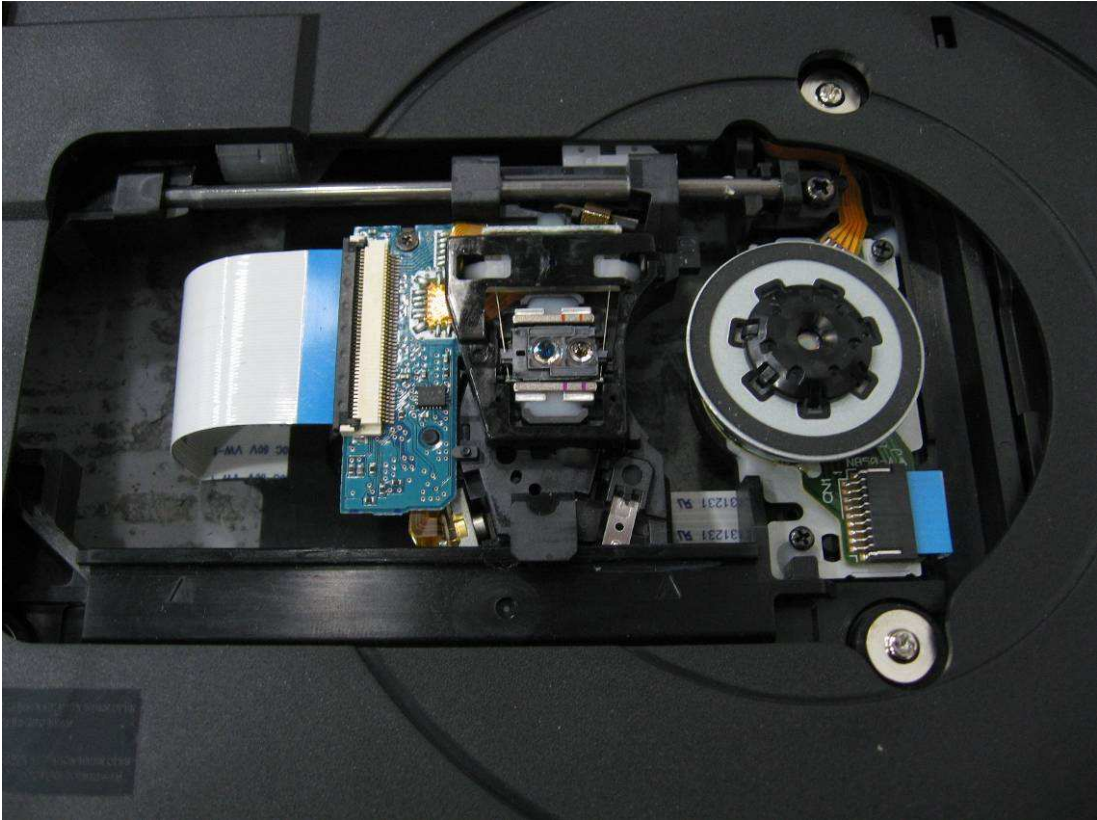

Picture 12 (loader)

Report Number: 16030075 002

Model: DX-WBRDVD1

Picture 13 (optical pick-up)