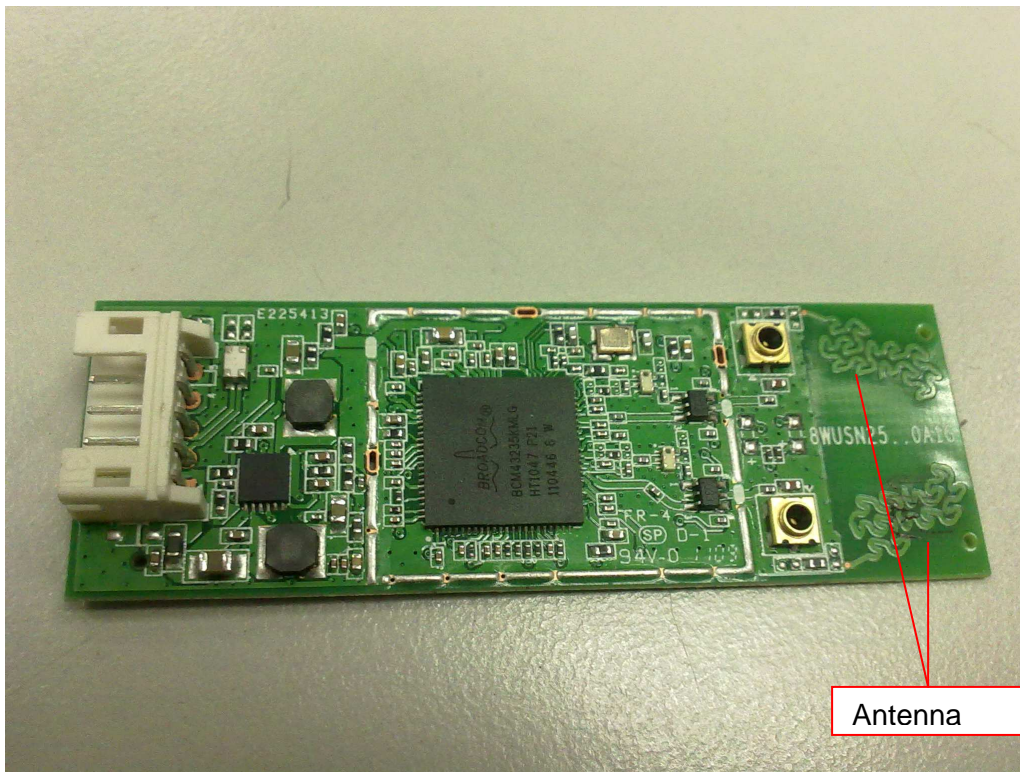

Report Number: 16030075 002

Model: DX-WBRDVD1

Picture 1 (internal overview)

Picture 2 (WIFI module)

Report Number: 16030075 002

Model: DX-WBRDVD1

Picture 3 (WIFI module)

Picture 4 (WIFI module)

Report Number: 16030075 002

Model: DX-WBRDVD1

Picture 5 (power board)

Picture 6 (power board)

Report Number: 16030075 002

Model: DX-WBRDVD1

Picture 7 (Decoder board)

Picture 8 (Decoder board)