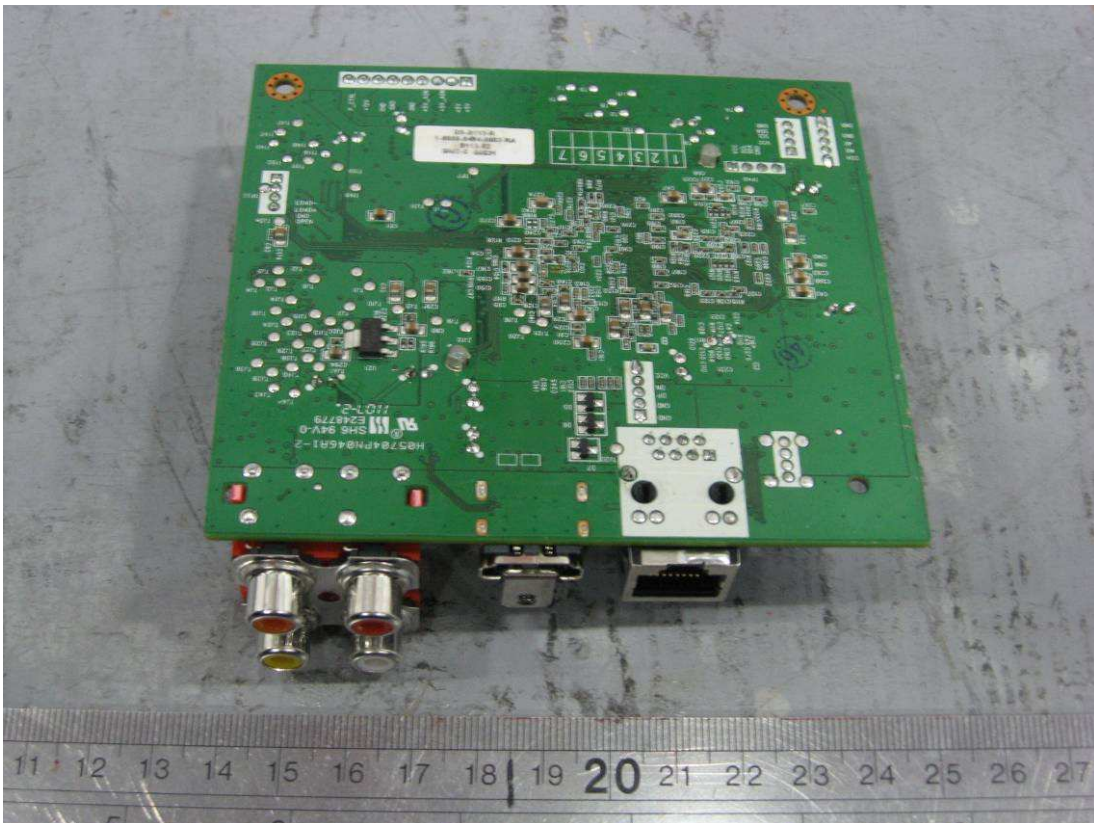

Report Number: 16030075 002

Model: DX-WBRDVD1

Picture 5 (power board)

Picture 6 (power board)

Report Number: 16030075 002

Model: DX-WBRDVD1

Picture 7 (Decoder board)

Picture 8 (Decoder board)