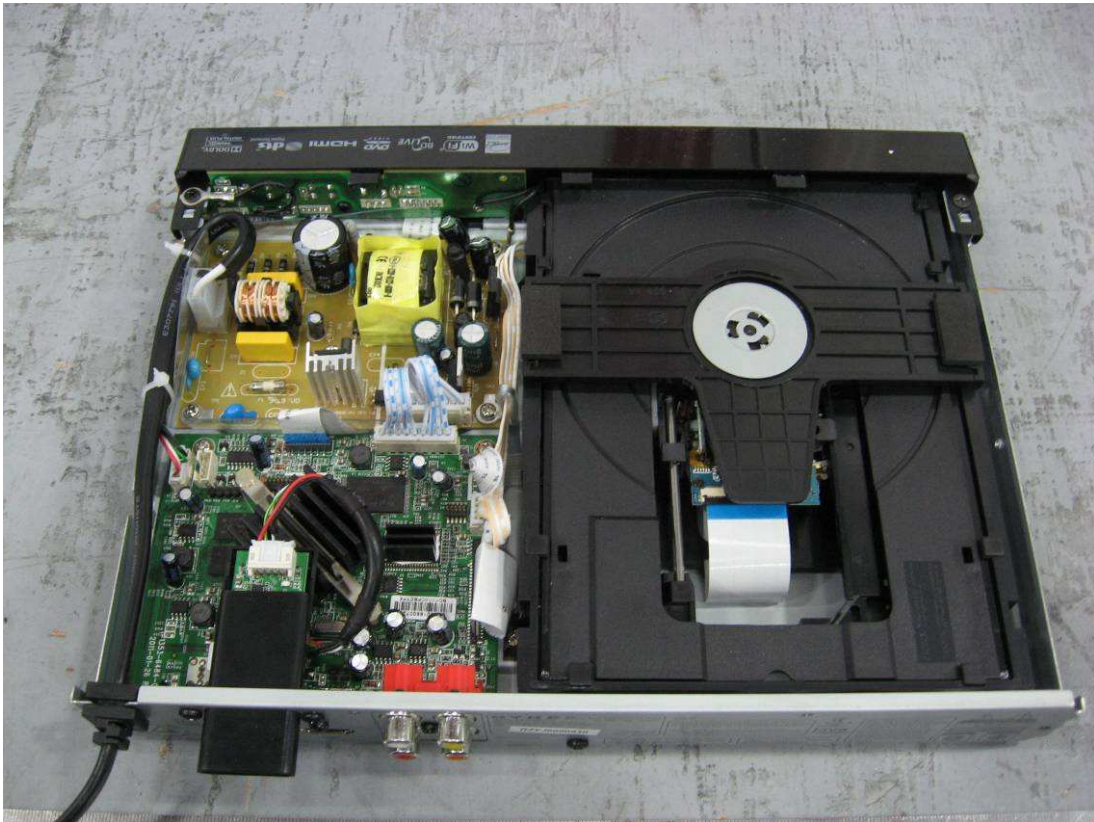

Report Number: 16030075 002

Model: DX-WBRDVD1

Picture 1 (internal overview)

Picture 2 (WIFI module)

Report Number: 16030075 002

Model: DX-WBRDVD1

Picture 3 (WIFI module)

Picture 4 (WIFI module)

Report Number: 16030075 002

Model: DX-WBRDVD1

Picture 5 (power board)

Picture 6 (power board)

Report Number: 16030075 002

Model: DX-WBRDVD1

Picture 7 (Decoder board)

Picture 8 (Decoder board)