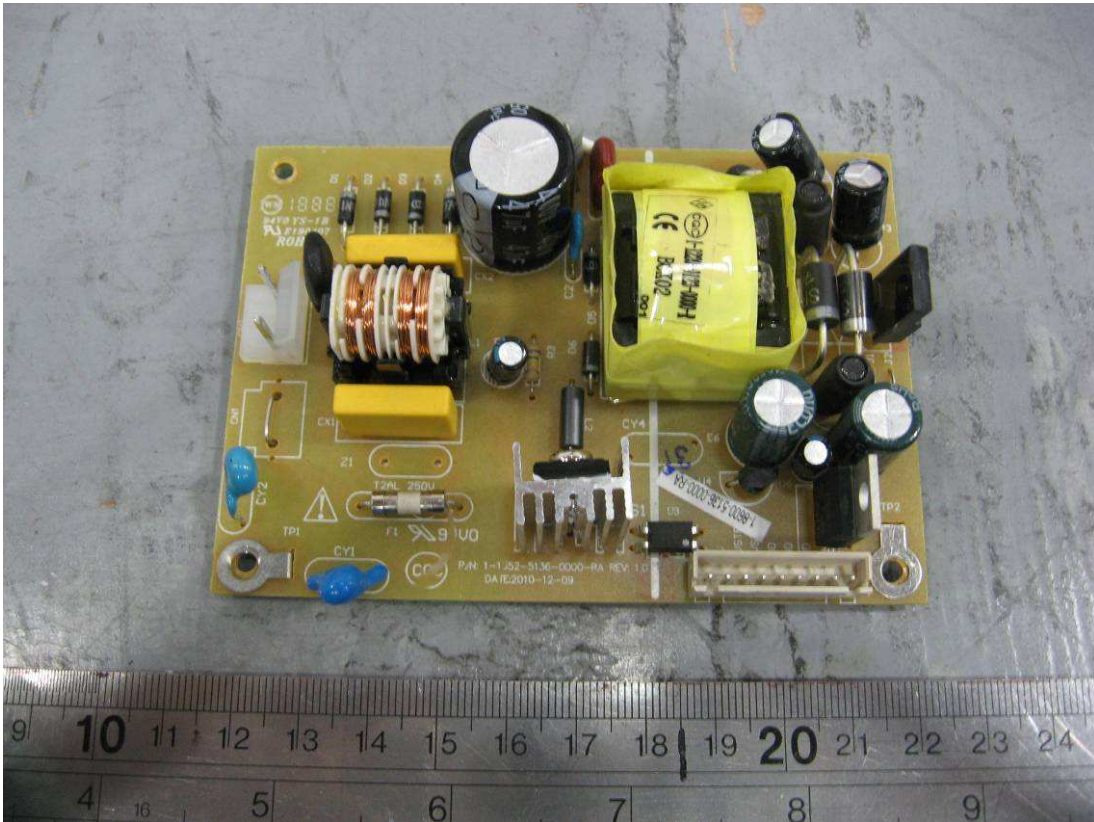

Report Number: 16030075 002

Model: DX-WBRDVD1

Picture 1 (internal overview)

Picture 2 (WIFI module)

Report Number: 16030075 002

Model: DX-WBRDVD1

Picture 3 (WIFI module)

Picture 4 (WIFI module)

Report Number: 16030075 002

Model: DX-WBRDVD1

Picture 5 (power board)

Picture 6 (power board)

Report Number: 16030075 002

Model: DX-WBRDVD1

Picture 7 (Decoder board)

Picture 8 (Decoder board)

Report Number: 16030075 002

Model: DX-WBRDVD1

Picture 9 (key board)

Picture 10 (key board)

Report Number: 16030075 002

Model: DX-WBRDVD1

Picture 11 (loader)

Picture 12 (loader)