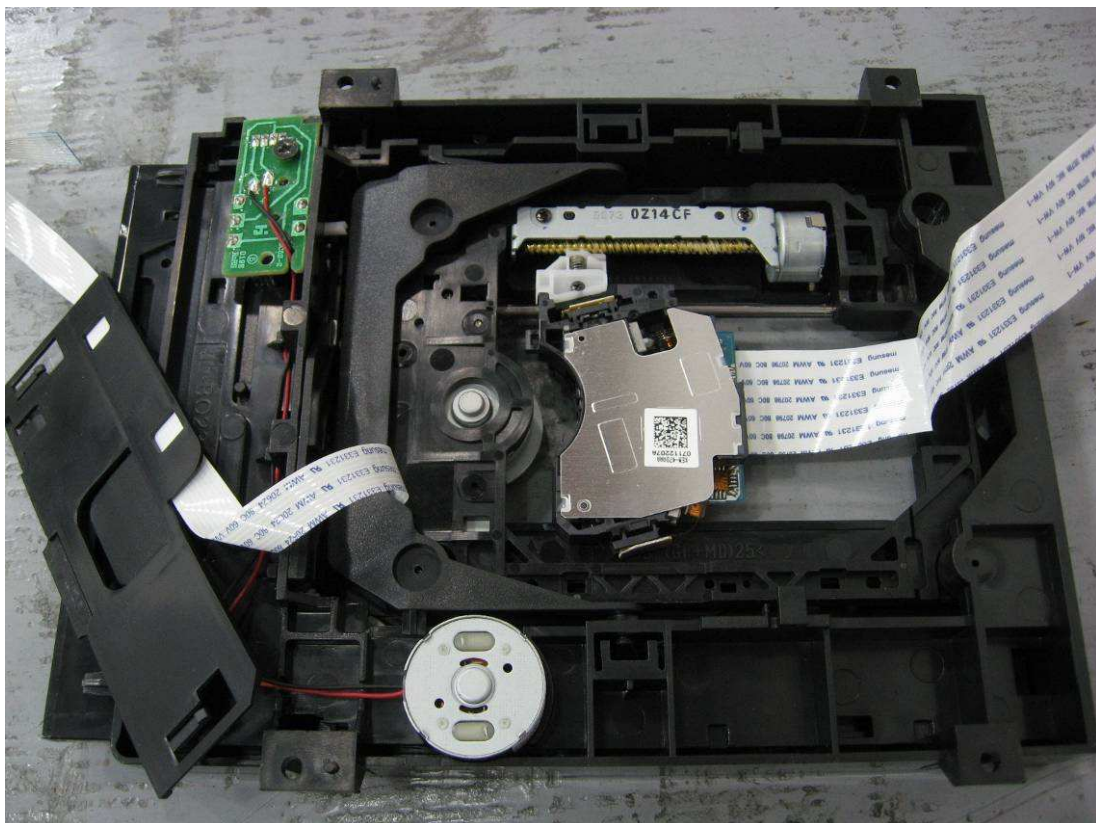

Report Number: 16030075 002

Model: DX-WBRDVD1

Picture 9 (key board)

Picture 10 (key board)

Report Number: 16030075 002

Model: DX-WBRDVD1

Picture 11 (loader)

Picture 12 (loader)

Report Number: 16030075 002

Model: DX-WBRDVD1

Picture 13 (optical pick-up)

Picture 14 (optical pick-up)

Report Number: 16030075 002

Model: DX-WBRDVD1

Picture 15

Picture 16