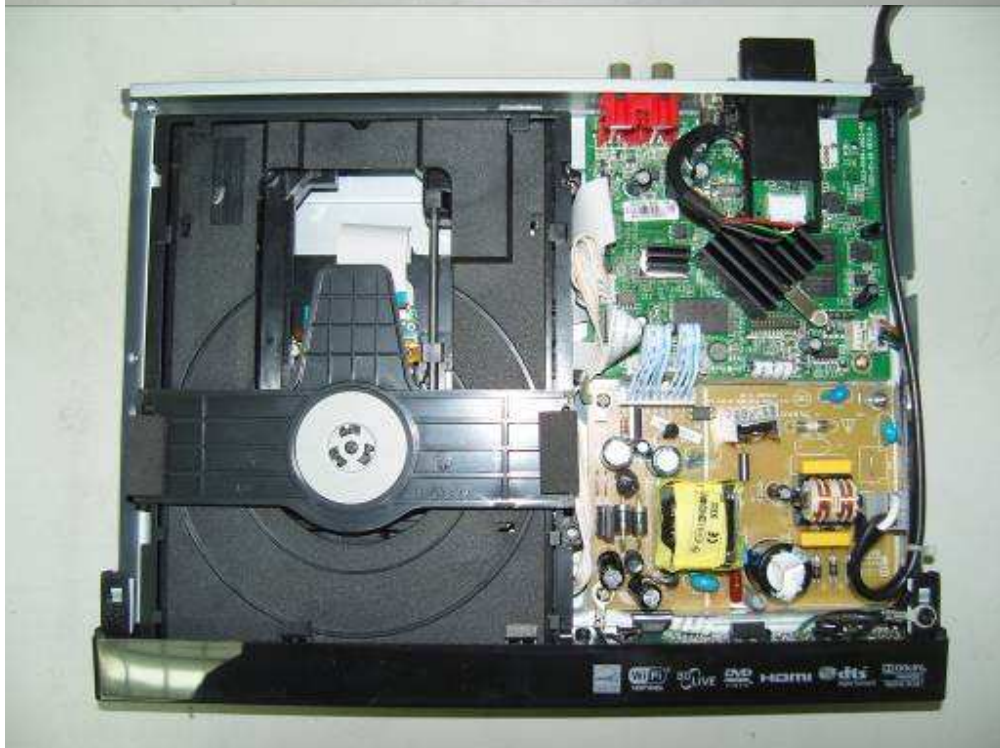

Type Designation:

DX-WBRDVD1, DX-WBRDVD1-CA

Internal Photo

Report Number:

1701992 001

Type Designation: DX-WBRDVD1, DX-WBRDVD1-CA

Internal Photo

Report Number: 1701992 001

Type Designation: DX-WBRDVD1, DX-WBRDVD1-CA Internal Photo
Report Number: 17019992 001

Type Designation:

DX-WBRDVD1, DX-WBRDVD1-CA

Internal Photo

Report Number:

1701992 001

Type Designation: DX-WBRDVD1, DX-WBRDVD1-CA