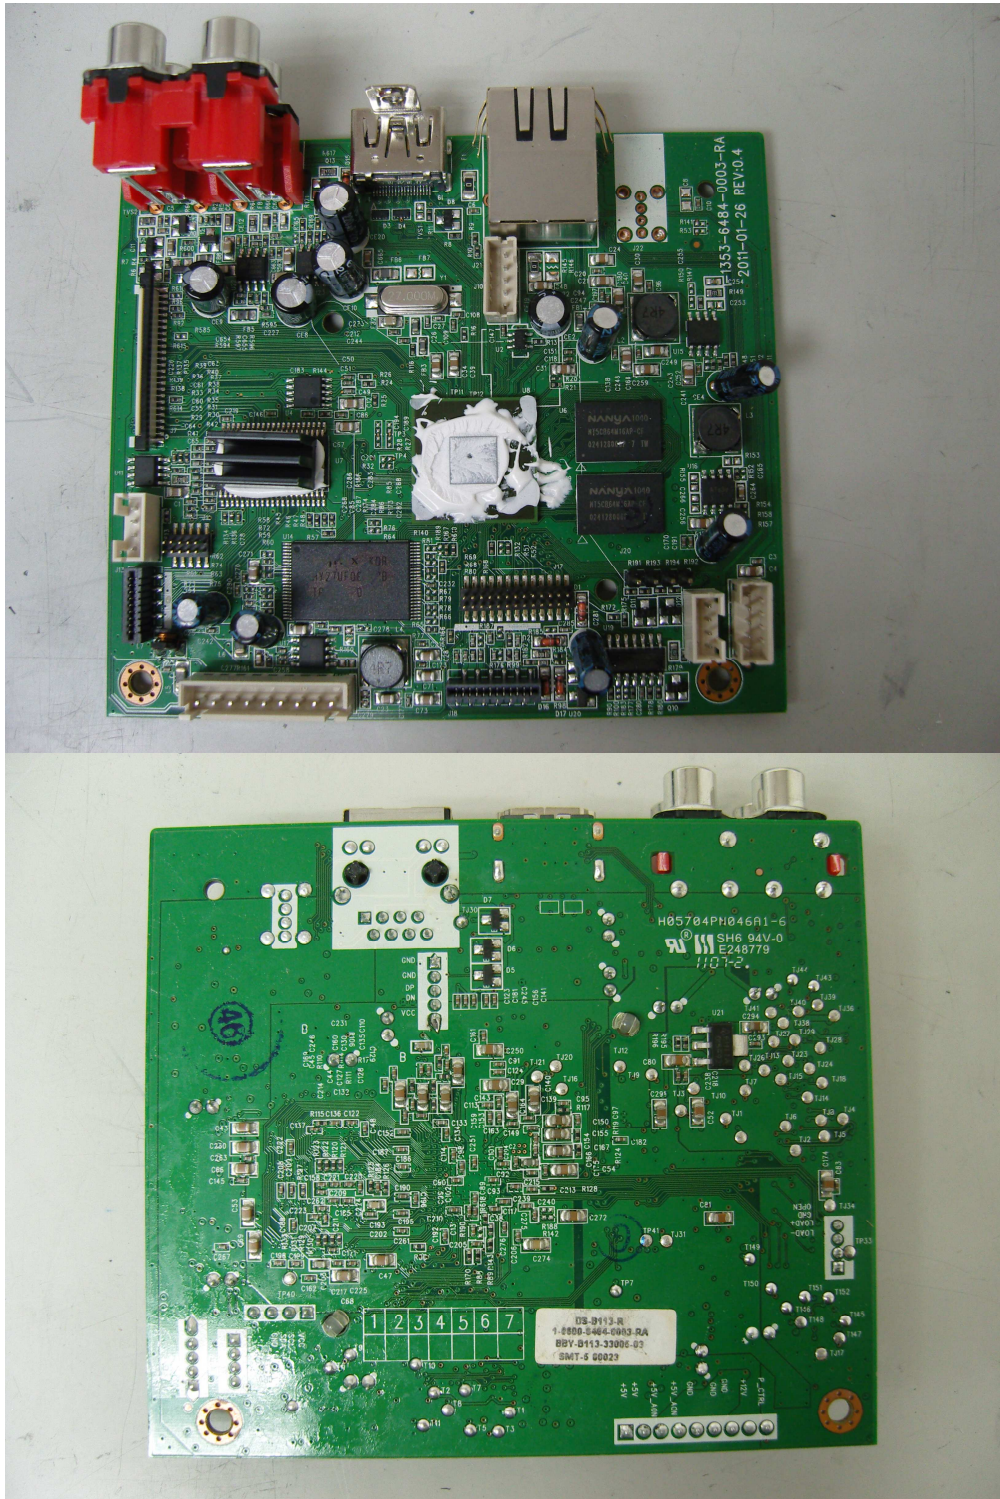

Type Designation: DX-WBRDVD1, DX-WBRDVD1-CA

Internal Photo

Report Number: 1701992 001