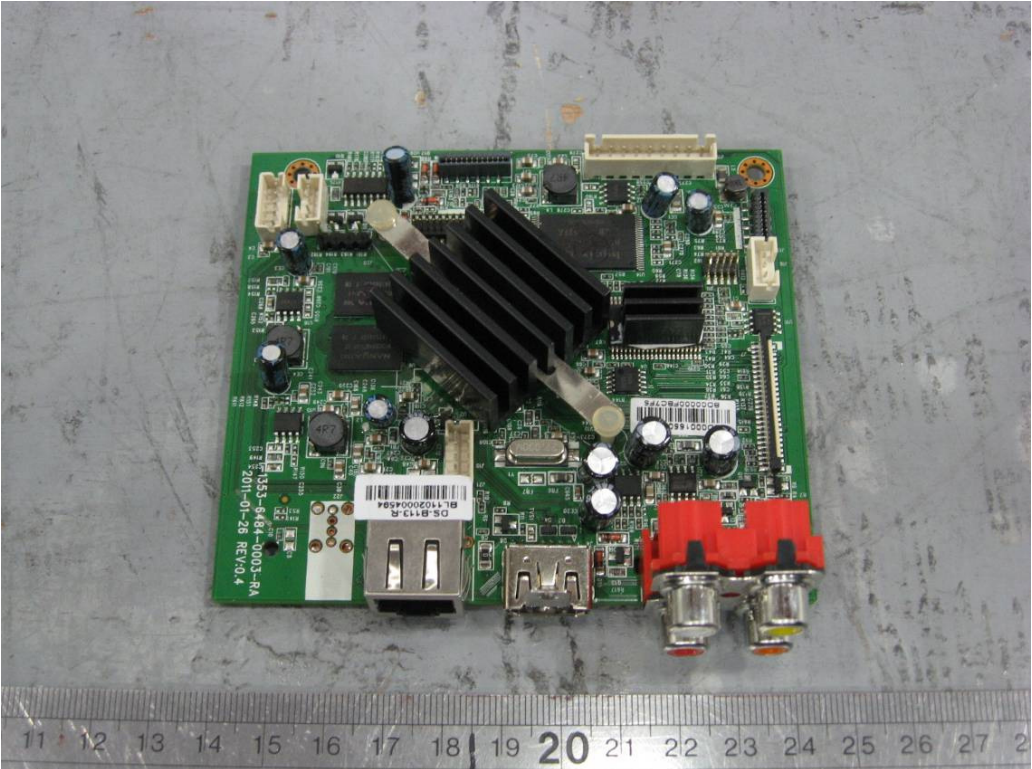

Report Number: 16030075 001

Model: DX-WBRDVD1

Picture 1 (internal overview)

Picture 2 (WiFi module)

Report Number: 16030075 001

Model: DX-WBRDVD1

Picture 3 (WIFI module)

Picture 4 (WIFI module)

Report Number: 16030075 001

Model: DX-WBRDVD1

Picture 7 (Decoder board)

Picture 8 (Decoder board)

Report Number: 16030075 001

Model: DX-WBRDVD1

Picture 9 (key board)

Picture 10 (key board)

Report Number: 16030075 001

Model: DX-WBRDVD1

Picture 11 (loader)

Picture 12 (loader)

Report Number: 16030075 001

Model: DX-WBRDVD1

Picture 13 (optical pick-up)

Picture 14 (optical pick-up)