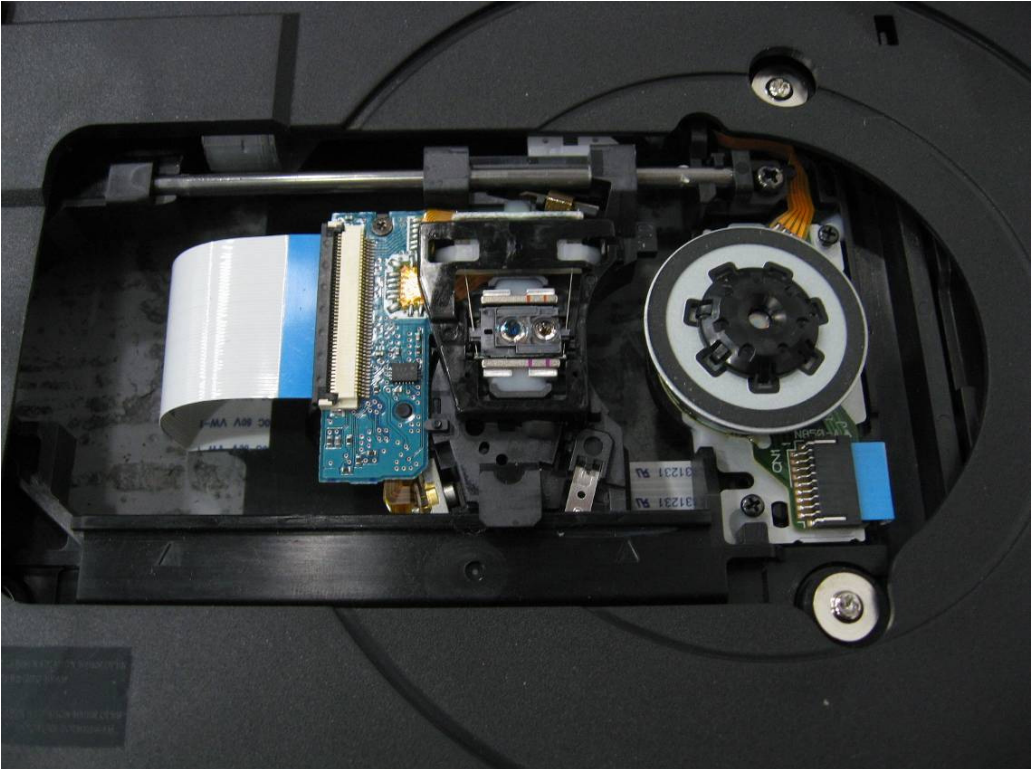

Report Number: 16030075 001

Model: DX-WBRDVD1

Picture 11 (loader)

Picture 12 (loader)

Report Number: 16030075 001

Model: DX-WBRDVD1

Picture 13 (optical pick-up)

Picture 14 (optical pick-up)