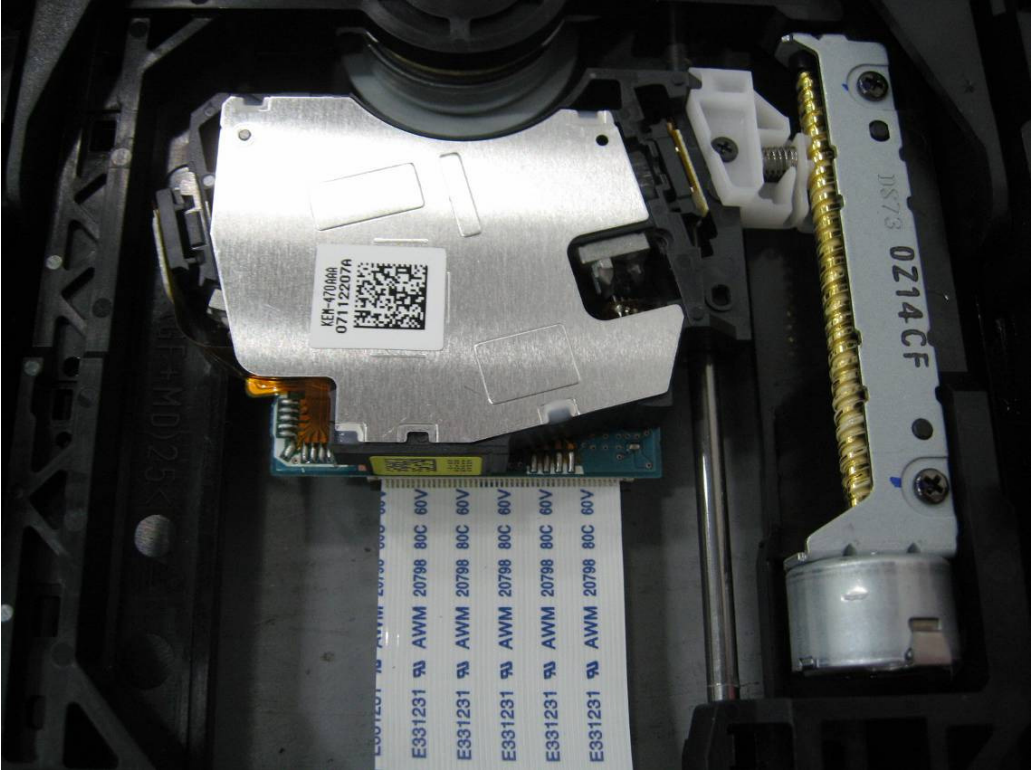

Report Number: 16030075 001

Model: DX-WBRDVD1

Picture 11 (loader)

Picture 12 (loader)

Report Number: 16030075 001

Model: DX-WBRDVD1

Picture 13 (optical pick-up)

Picture 14 (optical pick-up)