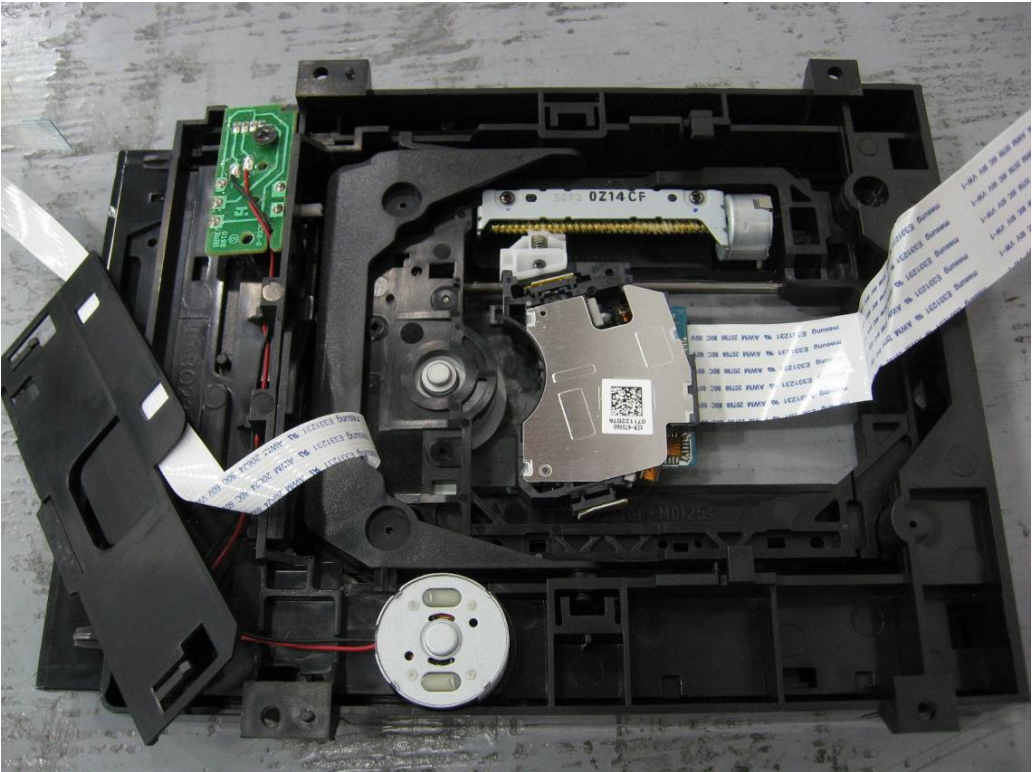

Report Number: 16030075 001

Model: DX-WBRDVD1

Picture 7 (Decoder board)

Picture 8 (Decoder board)

Report Number: 16030075 001

Model: DX-WBRDVD1

Picture 9 (key board)

Picture 10 (key board)

Report Number: 16030075 001

Model: DX-WBRDVD1

Picture 11 (loader)

Picture 12 (loader)

Report Number: 16030075 001

Model: DX-WBRDVD1

Picture 13 (optical pick-up)

Picture 14 (optical pick-up)