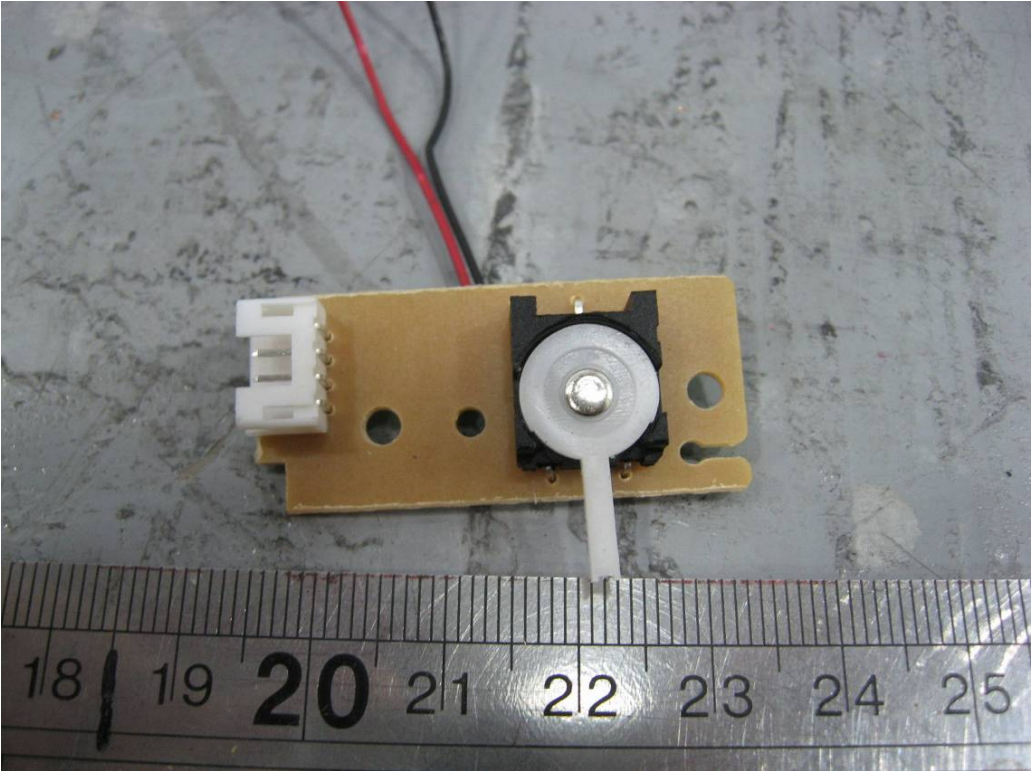

Picture 14 (optical pick-up)

Report Number: 16030075 001

Model: DX-WBRDVD1

Picture 15