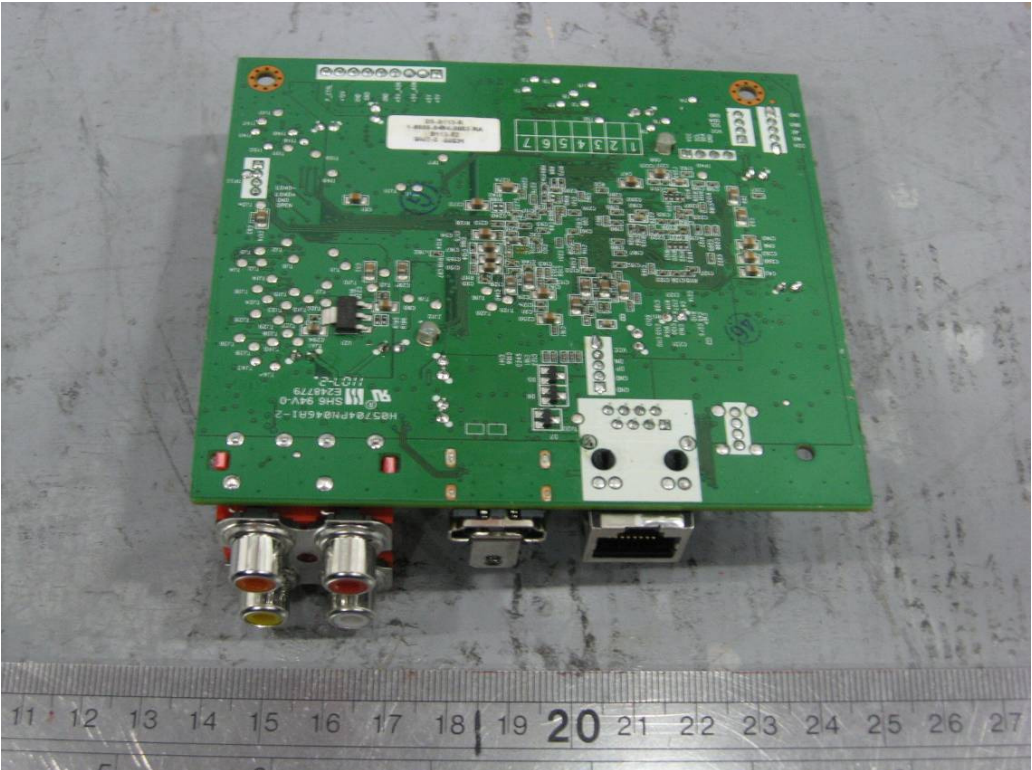

Report Number: 16030075 001

Model: DX-WBRDVD1

Picture 1 (internal overview)

Picture 2 (WiFi module)

Report Number: 16030075 001

Model: DX-WBRDVD1

Picture 3 (WIFI module)

Picture 4 (WIFI module)

Report Number: 16030075 001

Model: DX-WBRDVD1

Picture 7 (Decoder board)

Picture 8 (Decoder board)

Report Number: 16030075 001

Model: DX-WBRDVD1

Picture 9 (key board)

Picture 10 (key board)

Report Number: 16030075 001

Model: DX-WBRDVD1

Picture 11 (loader)

Picture 12 (loader)

Report Number: 16030075 001

Model: DX-WBRDVD1

Picture 13 (optical pick-up)

Picture 14 (optical pick-up)