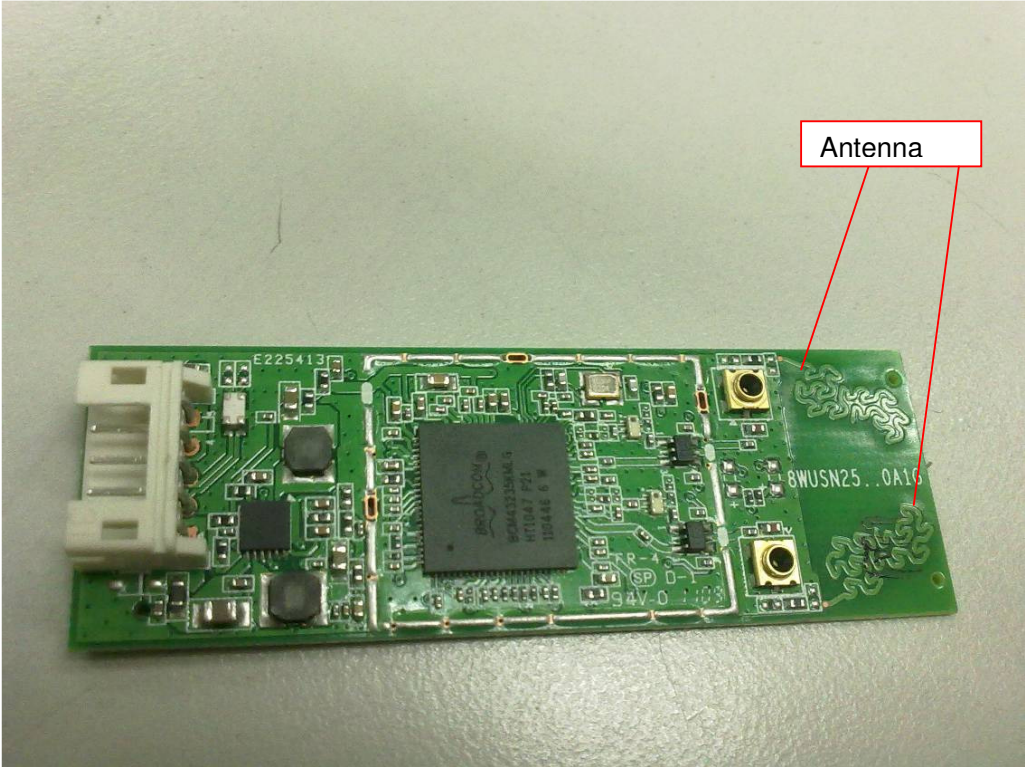

Report Number: 16030075 001

Model: DX-WBRDVD1

Picture 1 (internal overview)

Picture 2 (WiFi module)

Report Number: 16030075 001

Model: DX-WBRDVD1

Picture 3 (WIFI module)

Picture 4 (WIFI module)

Report Number: 16030075 001

Model: DX-WBRDVD1

Picture 7 (Decoder board)

Picture 8 (Decoder board)

Report Number: 16030075 001

Model: DX-WBRDVD1

Picture 9 (key board)

Picture 10 (key board)

Report Number: 16030075 001

Model: DX-WBRDVD1

Picture 11 (loader)

Picture 12 (loader)

Report Number: 16030075 001

Model: DX-WBRDVD1

Picture 13 (optical pick-up)

Picture 14 (optical pick-up)