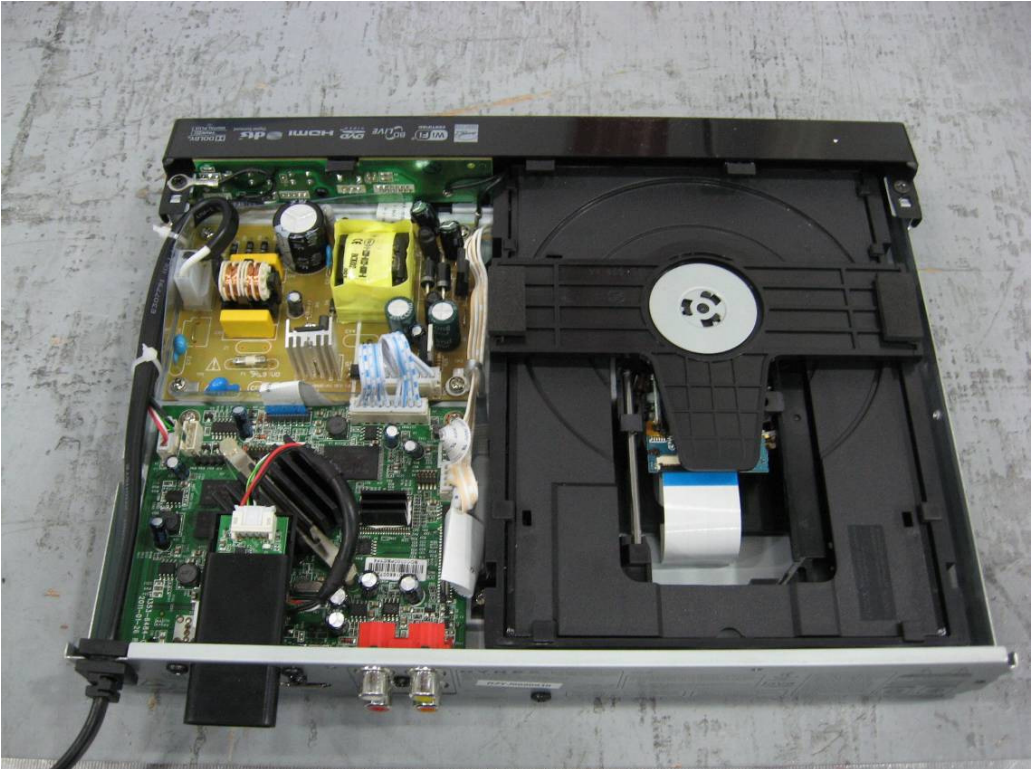

Report Number: 16030075 001

Model: DX-WBRDVD1

Picture 1 (internal overview)

Picture 2 (WiFi module)

Report Number: 16030075 001

Model: DX-WBRDVD1

Picture 3 (WIFI module)

Picture 4 (WIFI module)

Report Number: 16030075 001

Model: DX-WBRDVD1

Picture 7 (Decoder board)

Picture 8 (Decoder board)

Report Number: 16030075 001

Model: DX-WBRDVD1

Picture 9 (key board)

Picture 10 (key board)

Report Number: 16030075 001

Model: DX-WBRDVD1

Picture 11 (loader)

Picture 12 (loader)

Report Number: 16030075 001

Model: DX-WBRDVD1

Picture 13 (optical pick-up)

Picture 14 (optical pick-up)